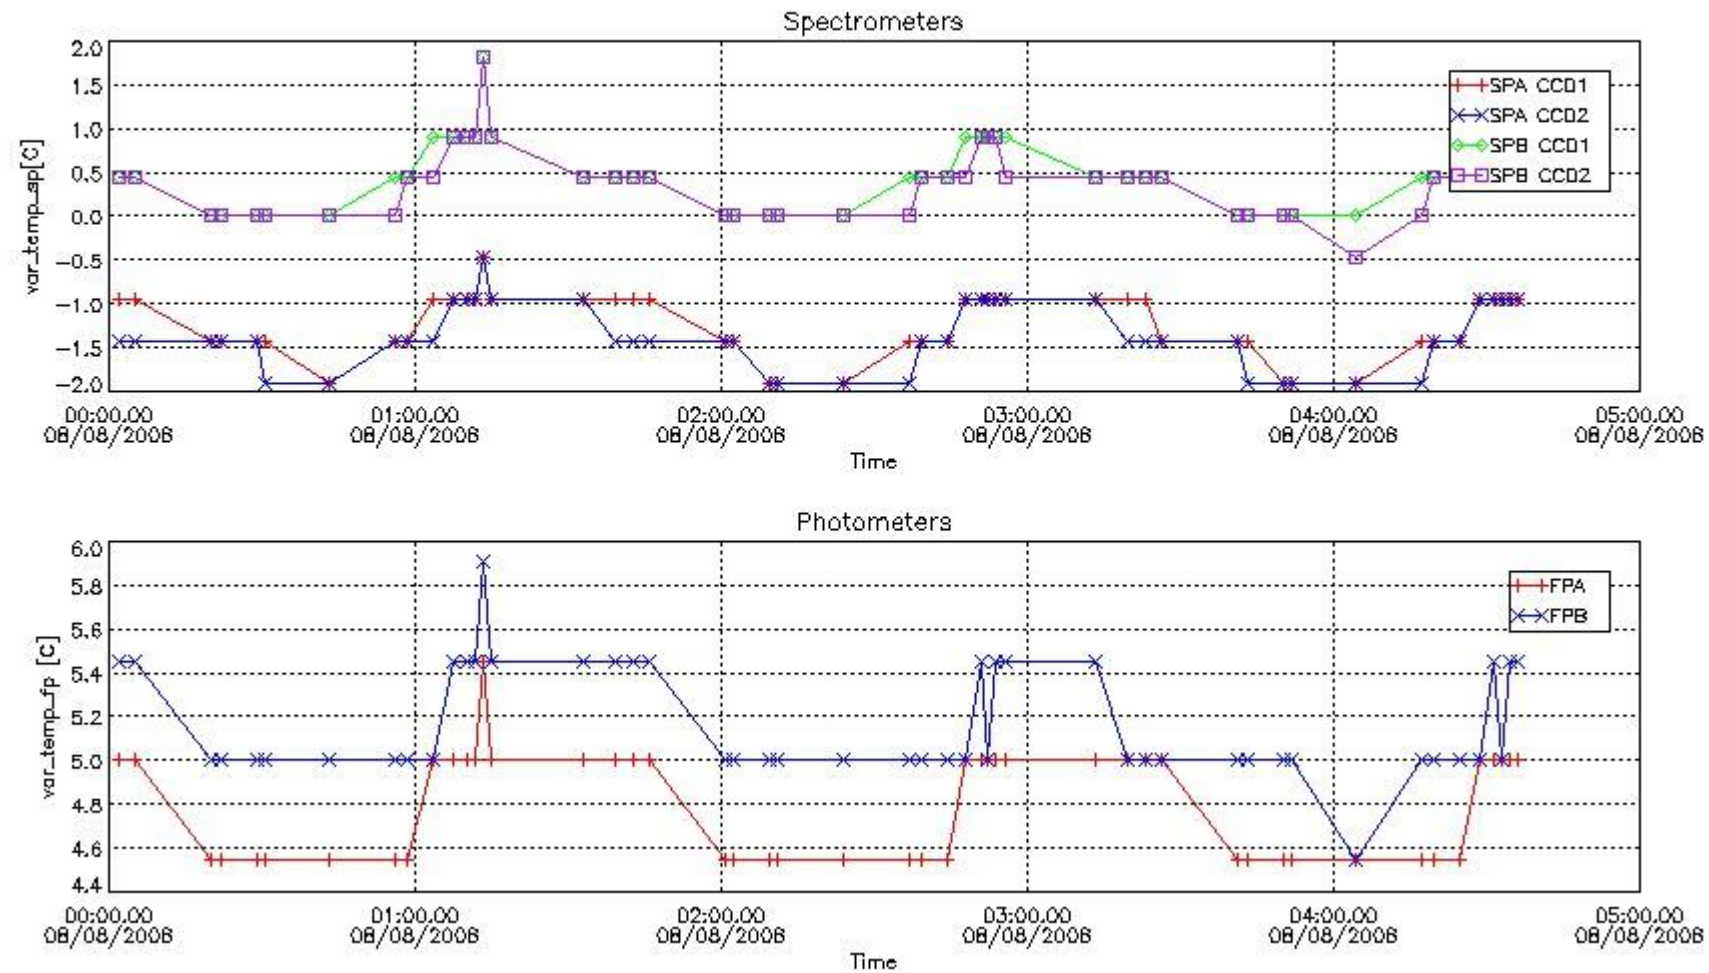

4. Overview of dark signal processing per product

The Dark Charge (DC) is a temperature-dependant signal added to the useful measurements and it is therefore subtracted from them during the processing. There are two phenomena that produce a continuous increase of the DC: the "hot pixels" (a pixel is "hot" when its DC exceeds by a significant amount its value measured on ground at the same temperature) and the "Random Telegraphic Signal" (abrupt change positive or negative of the CCD pixel signal, random in time, affecting only the DC part of the signal and not the photon generated signal).

In this section a list of products that did not use the Dark Sky Area (DSA) observation for the DC computation is given. It is also provided the mean DC plot per product for dark limb products with no error flag set.

4.1 All products used the DSA observation for the DC computation

4.2 Plot of mean dark charges per product: only products in DARK limb conditions without errors are used