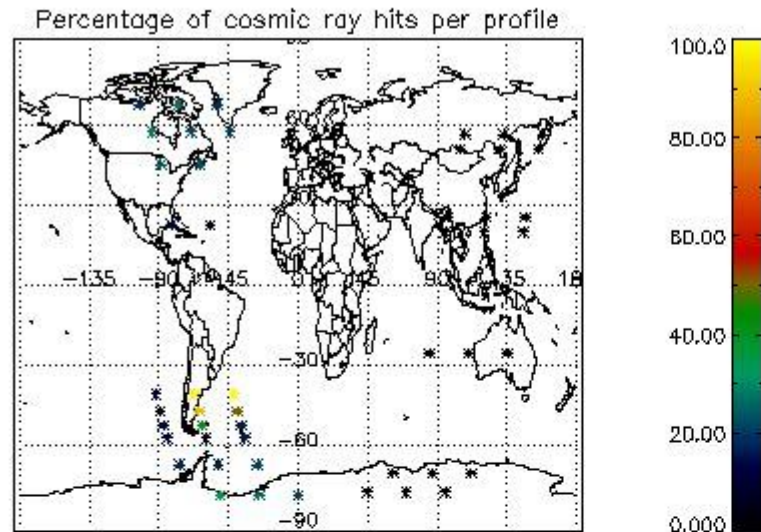

6. Statistics and plot of tangent altitude of the last measurement (DARK & BRIGHT products without errors)

6.1 Statistics on tangent altitude lost:

Statistics	DARK	BRIGHT	TWILIGHT
Mean:	14.677	20.393	NaN
St. deviation:	4.9560	4.4951	NaN
Maximum:	19.385	28.548	NaN
Minimum:	4.6417	8.2736	NaN
Number of data:	17.000	21.000	NaN

6.2 Plot for DARK limb products