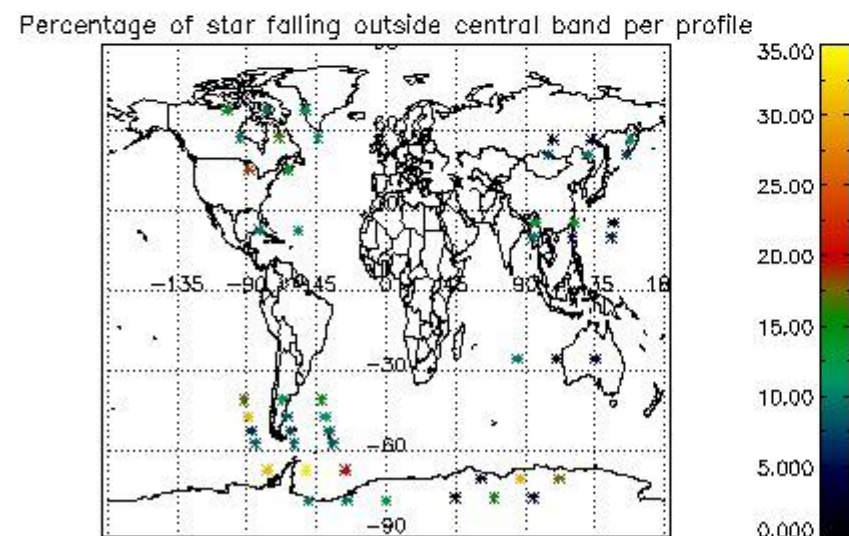

6. Statistics and plot of tangent altitude of the last measurement (DARK & BRIGHT products without errors)

6.1 Statistics on tangent altitude lost:

Statistics	DARK	BRIGHT	TWILIGHT
Mean:	14.677	20.393	NaN
St. deviation:	4.9560	4.4951	NaN
Maximum:	19.385	28.548	NaN
Minimum:	4.6417	8.2736	NaN
Number of data:	17.000	21.000	NaN

6.2 Plot for DARK limb products