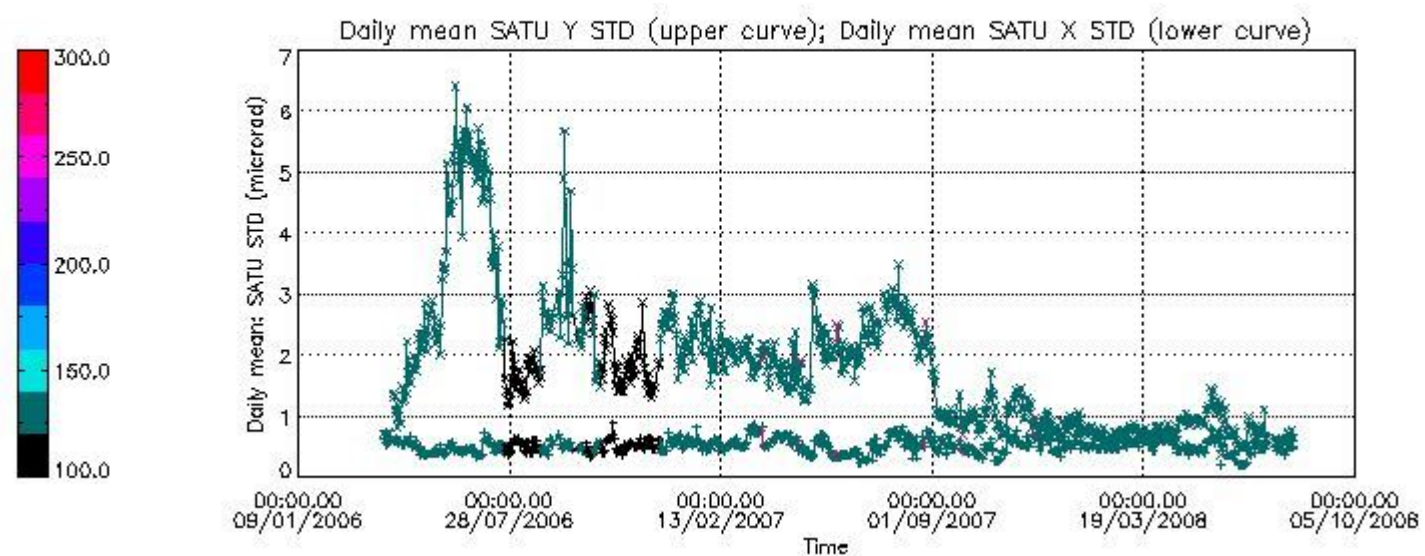

Number of data:	15350.	15350.	17200.	17200.

7.2.2 Trend of daily SATU NEA St. deviation since 1st April 2006 (dark limb)

The long term trend of the SATU 'X' and 'Y' standard deviations should be constant during the whole mission.

The colorbar represents the start tangent altitude (km) of the occultations.

Upper curve: STD of SATU Y axis

Lower curve: STD of SATU X axis

8. Auxiliary Data Files used for the production reported in section 2.4

The number reported in the third column indicates since which file (see list in section 2.4) the corresponding auxiliary file has been used. The fourth column is the date of those product files.

Type	Auxiliary Filename	Used since product	Used since product date
INST_PHYS_CHARACTERISTICS	GOM_INS_AXNIEC20050627_150713_20030716_120000_20100101_000000	1	08-AUG-2008 00:02:01
CALIBRATION_DATABASE	GOM_CAL_AXVIEC20080801_080250_20080730_000000_20100101_000000	1	08-AUG-2008 00:02:01
LEVEL-1B_PROC_CONFIG	GOM_PR1_AXNIEC20050627_151042_20020301_000000_20100101_000000	1	08-AUG-2008 00:02:01
STAR_CATALOGUE	GOM_CAT_AXVIEC20020121_161009_20020101_000000_20200101_000000	1	08-AUG-2008 00:02:01
STELLAR_SPECTRA_DATABANK	GOM_STS_AXNIEC20040308_103538_20020101_160000_20100101_000000	1	08-AUG-2008 00:02:01
ECMWF_FILE	AUX_ECF_AXNECM20080807_072111_20080807_210000_20080808_090000	1	08-AUG-2008 00:02:01
ECMWF_FILE	AUX_ECF_AXNECM20080807_190111_20080808_030000_20080808_150000	42	08-AUG-2008 04:17:23
OPTIONAL_ECMWF_FILE	MISSING	1	08-AUG-2008 00:02:01
ORBIT_DATA_FILE	DOR_NAV_OPNPDE20080807_214904_000057382071_00043_33664_6108.N1	1	08-AUG-2008 00:02:01
ORBIT_DATA_FILE	DOR_NAV_OPNPDE20080807_233001_000057382071_00044_33665_6109.N1	14	08-AUG-2008 01:13:12
ORBIT_DATA_FILE	DOR_NAV_OPNPDE20080808_011058_000044632071_00045_33666_6110.N1	25	08-AUG-2008 02:36:47
ORBIT_DATA_FILE	DOR_NAV_OPNPDE20080808_023039_000054192071_00046_33667_6111.N1	42	08-AUG-2008 04:17:23