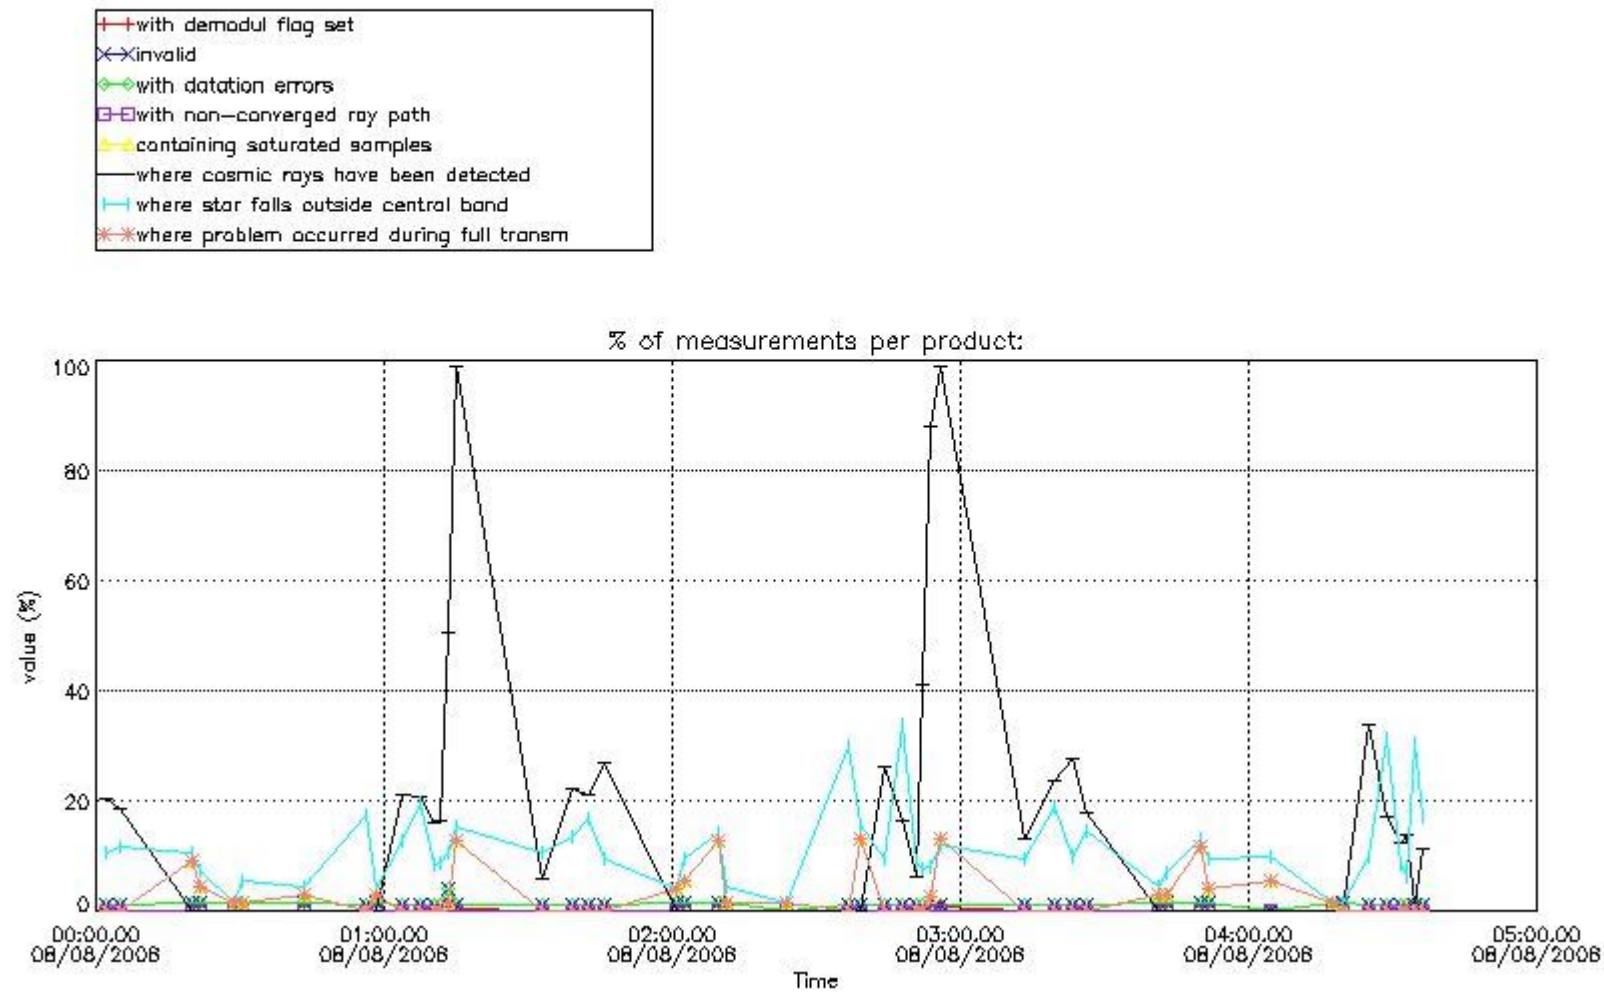

At least one measurement with demodulation flag set:	24.4898 %
Reference spectrum computed from DB:	0.00000 %
Reference spectrum with small number of measurements:	0.00000 %
SATU data not used:	0.00000 %

5.2 Plot quality information per product (time dependant)

5.3 Plot quality information per product (world map)