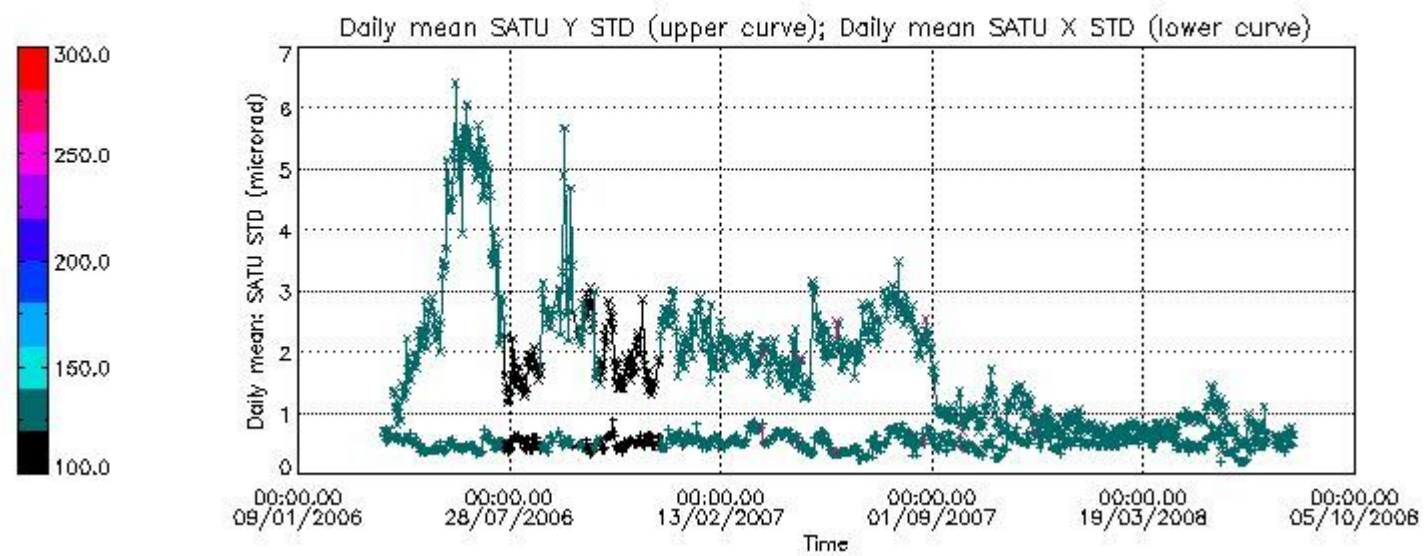

Number of data:	14700.	14700.	16600.	16600.

7.2.2 Trend of daily SATU NEA St. deviation since 1st April 2006 (dark limb)

The long term trend of the SATU 'X' and 'Y' standard deviations should be constant during the whole mission.

The colorbar represents the start tangent altitude (km) of the occultations.

Upper curve: STD of SATU Y axis

Lower curve: STD of SATU X axis

8. Auxiliary Data Files used for the production reported in section 2.4

The number reported in the third column indicates since which file (see list in section 2.4) the corresponding auxiliary file has been used. The fourth column is the date of those product files.

Type	Auxiliary Filename	Used since product	Used since product date
INST_PHYS_CHARACTERISTICS	GOM_INS_AXNIEC20050627_150713_20030716_120000_20100101_000000	1	07-AUG-2008 00:01:12
CALIBRATION_DATABASE	GOM_CAL_AXVIEC20080801_080250_20080730_000000_20100101_000000	1	07-AUG-2008 00:01:12
LEVEL-1B_PROC_CONFIG	GOM_PR1_AXNIEC20050627_151042_20020301_000000_20100101_000000	1	07-AUG-2008 00:01:12
STAR_CATALOGUE	GOM_CAT_AXVIEC20020121_161009_20020101_000000_20200101_000000	1	07-AUG-2008 00:01:12
STELLAR_SPECTRA_DATABANK	GOM_STS_AXNIEC20040308_103538_20020101_160000_20100101_000000	1	07-AUG-2008 00:01:12
ECMWF_FILE	AUX_ECF_AXNECM20080806_072110_20080806_210000_20080807_090000	1	07-AUG-2008 00:01:12
ECMWF_FILE	AUX_ECF_AXNECM20080806_190112_20080807_030000_20080807_150000	33	07-AUG-2008 03:08:23
OPTIONAL_ECMWF_FILE	MISSING	1	07-AUG-2008 00:01:12
ORBIT_DATA_FILE	DOR_NAV_OPNPDE20080806_210641_000041442071_00029_33650_6101.N1	1	07-AUG-2008 00:01:12
ORBIT_DATA_FILE	DOR_NAV_OPNPDE20080806_222104_000057382071_00029_33650_6102.N1	4	07-AUG-2008 00:05:55
ORBIT_DATA_FILE	DOR_NAV_OPNPDE20080807_000201_000057382071_00030_33651_6103.N1	21	07-AUG-2008 01:44:46
ORBIT_DATA_FILE	DOR_NAV_OPNPDE20080807_014258_000041442071_00031_33652_6104.N1	33	07-AUG-2008 03:08:23