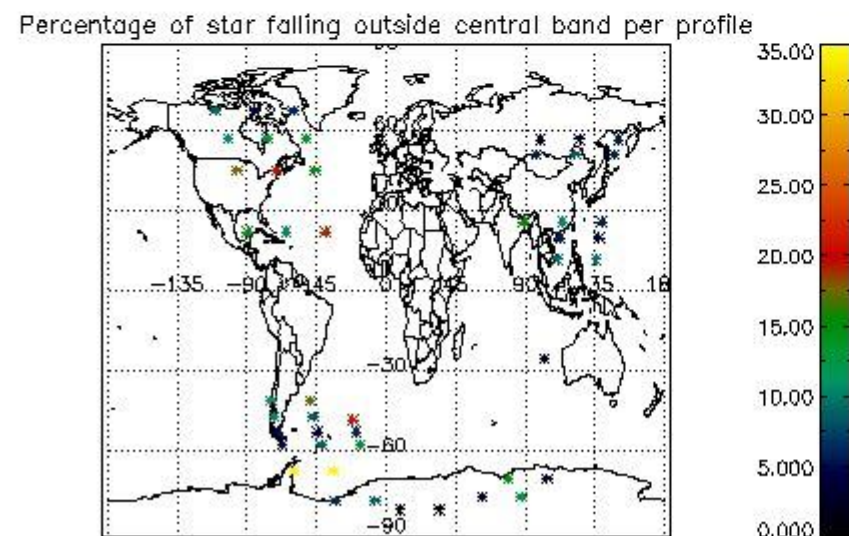

6. Statistics and plot of tangent altitude of the last measurement (DARK & BRIGHT products without errors)

6.1 Statistics on tangent altitude lost:

Statistics	DARK	BRIGHT	TWILIGHT
Mean:	15.235	21.717	NaN
St. deviation:	5.0172	4.3980	NaN
Maximum:	21.307	31.667	NaN
Minimum:	4.6647	15.255	NaN
Number of data:	16.000	20.000	NaN

6.2 Plot for DARK limb products