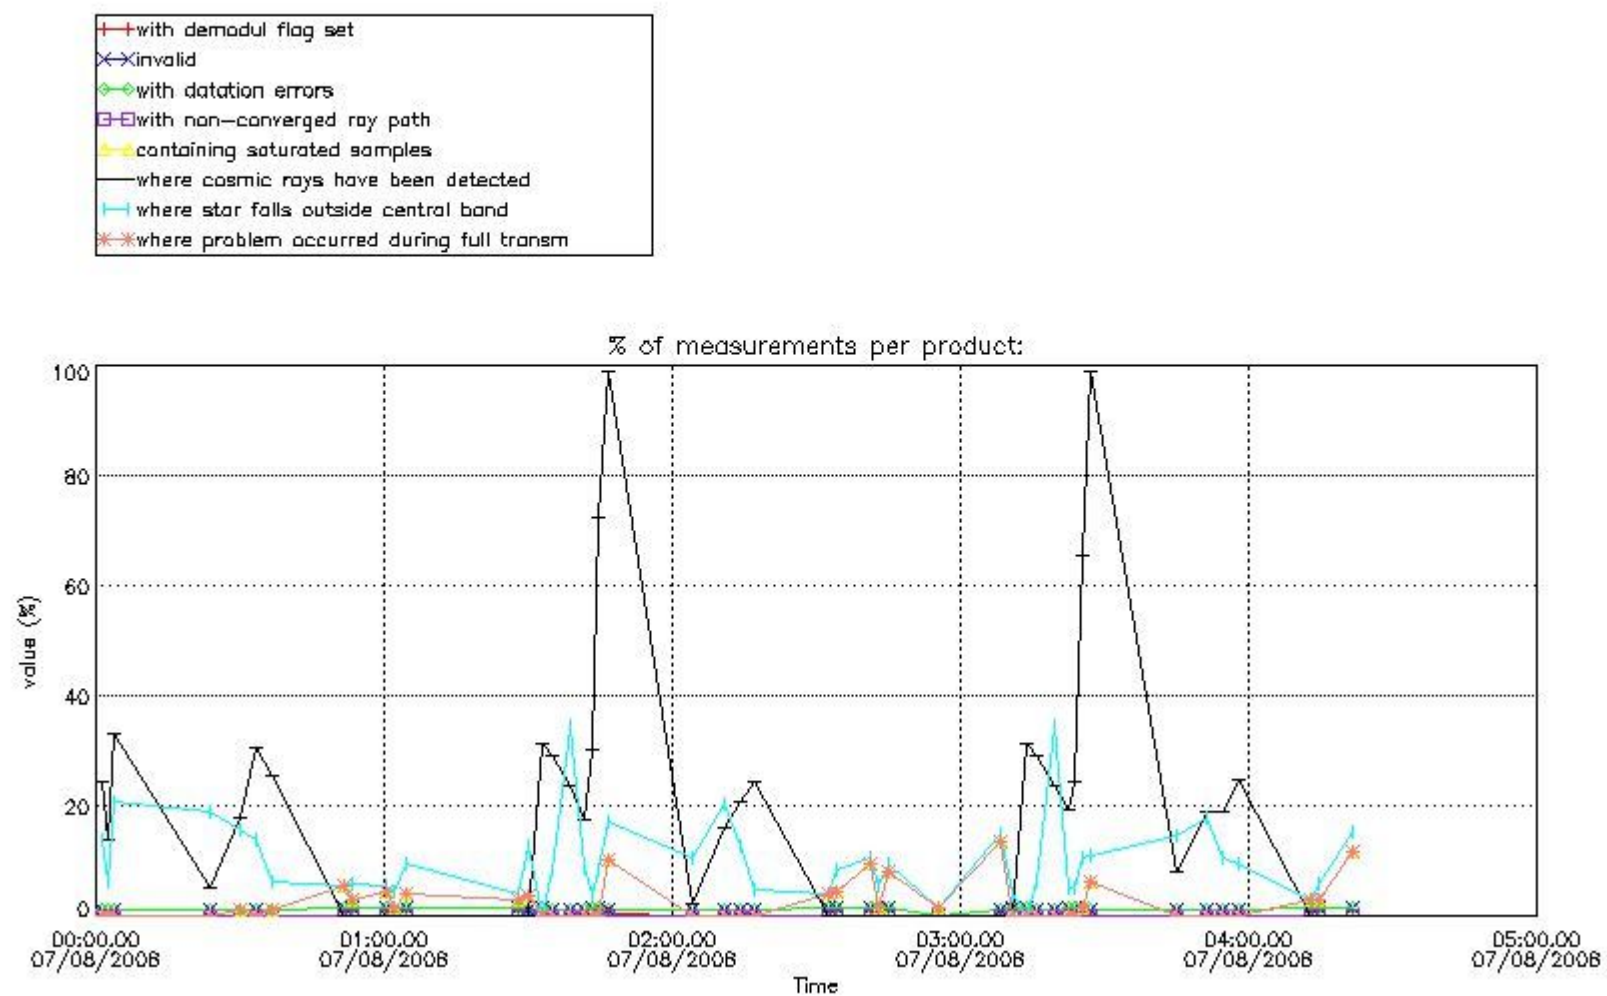

At least one measurement with demodulation flag set:	23.4043 %
Reference spectrum computed from DB:	0.00000 %
Reference spectrum with small number of measurements:	0.00000 %
SATU data not used:	0.00000 %

5.2 Plot quality information per product (time dependant)

5.3 Plot quality information per product (world map)