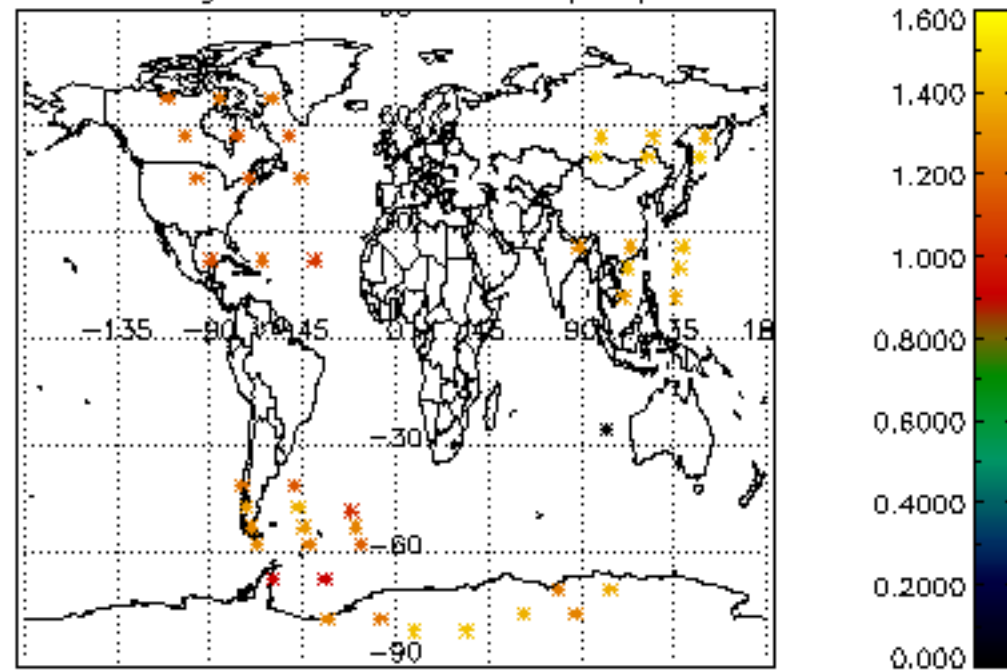

Percentage of datation errors per profile