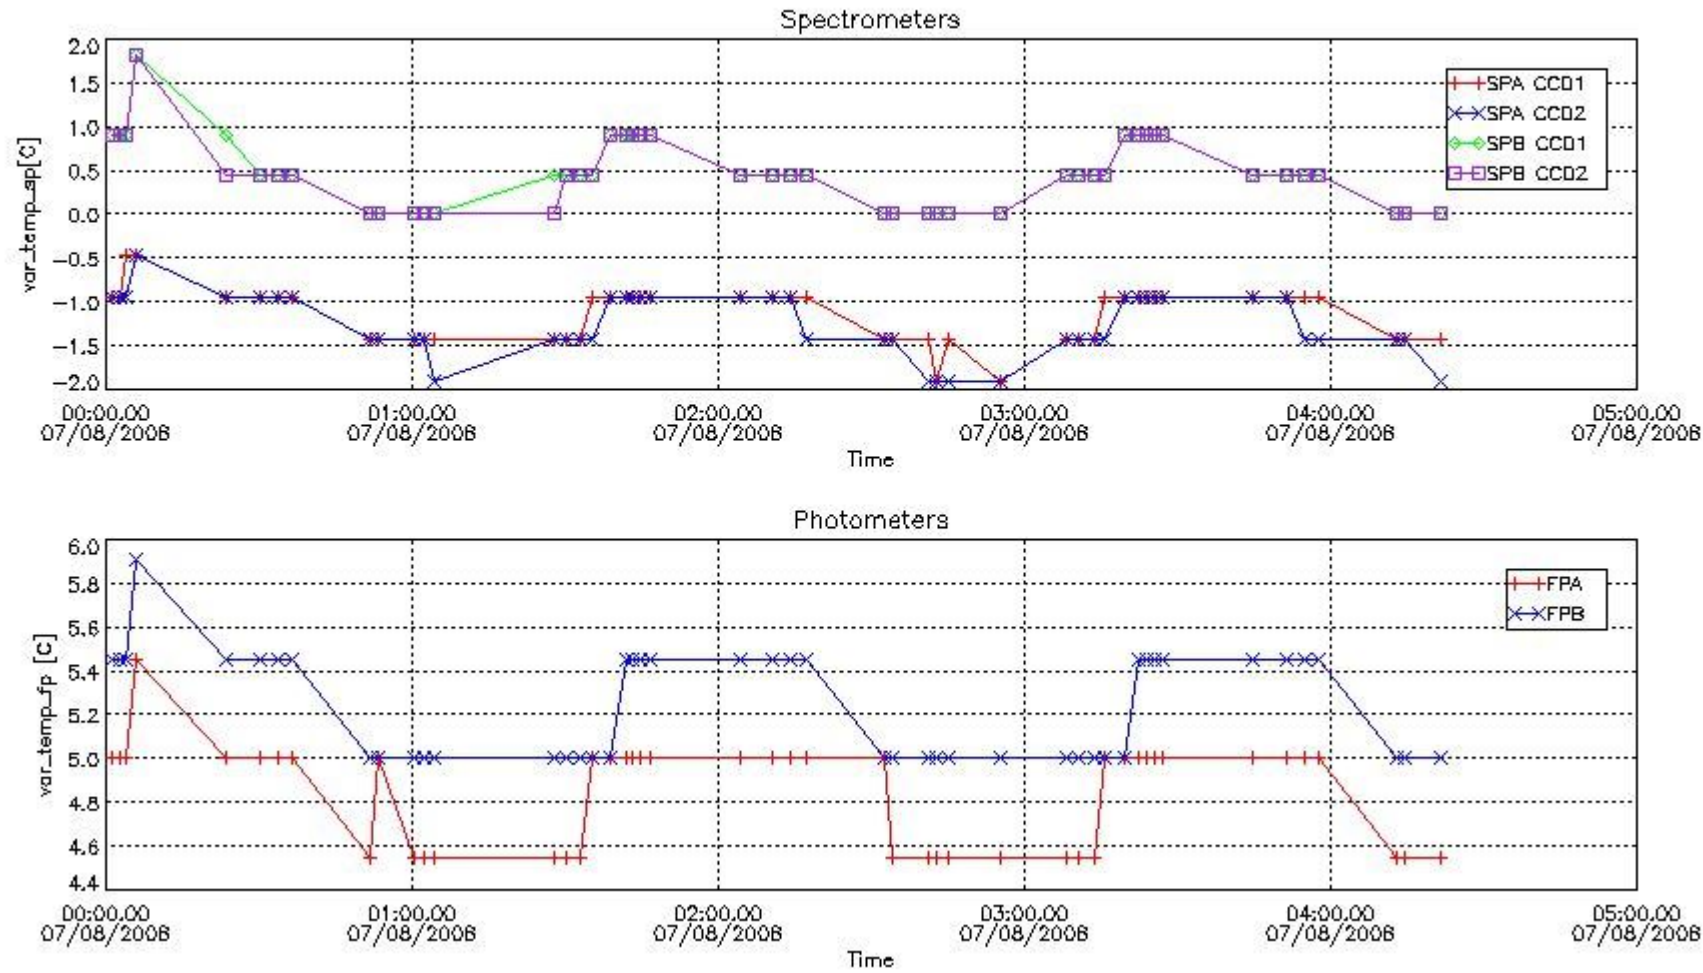

4. Overview of dark signal processing per product

The Dark Charge (DC) is a temperature-dependant signal added to the useful measurements and it is therefore subtracted from them during the processing. There are two phenomena that produce a continuous increase of the DC: the "hot pixels" (a pixel is "hot" when its DC exceeds by a significant amount its value measured on ground at the same temperature) and the "Random Telegraphic Signal" (abrupt change positive or negative of the CCD pixel signal, random in time, affecting only the DC part of the signal and not the photon generated signal).

In this section a list of products that did not use the Dark Sky Area (DSA) observation for the DC computation is given. It is also provided the mean DC plot per product for dark limb products with no error flag set.

4.1 All products used the DSA observation for the DC computation

4.2 Plot of mean dark charges per product: only products in DARK limb conditions without errors are used