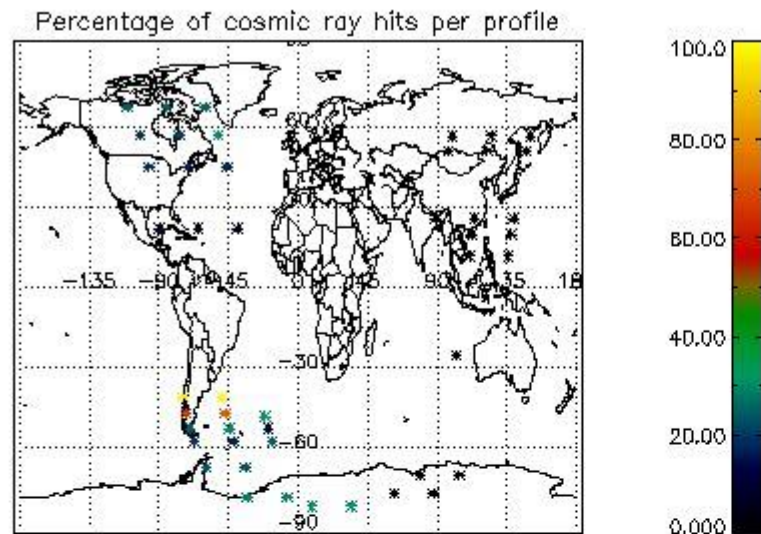

6. Statistics and plot of tangent altitude of the last measurement (DARK & BRIGHT products without errors)

6.1 Statistics on tangent altitude lost:

Statistics	DARK	BRIGHT	TWILIGHT
Mean:	15.235	21.717	NaN
St. deviation:	5.0172	4.3980	NaN
Maximum:	21.307	31.667	NaN
Minimum:	4.6647	15.255	NaN
Number of data:	16.000	20.000	NaN

6.2 Plot for DARK limb products