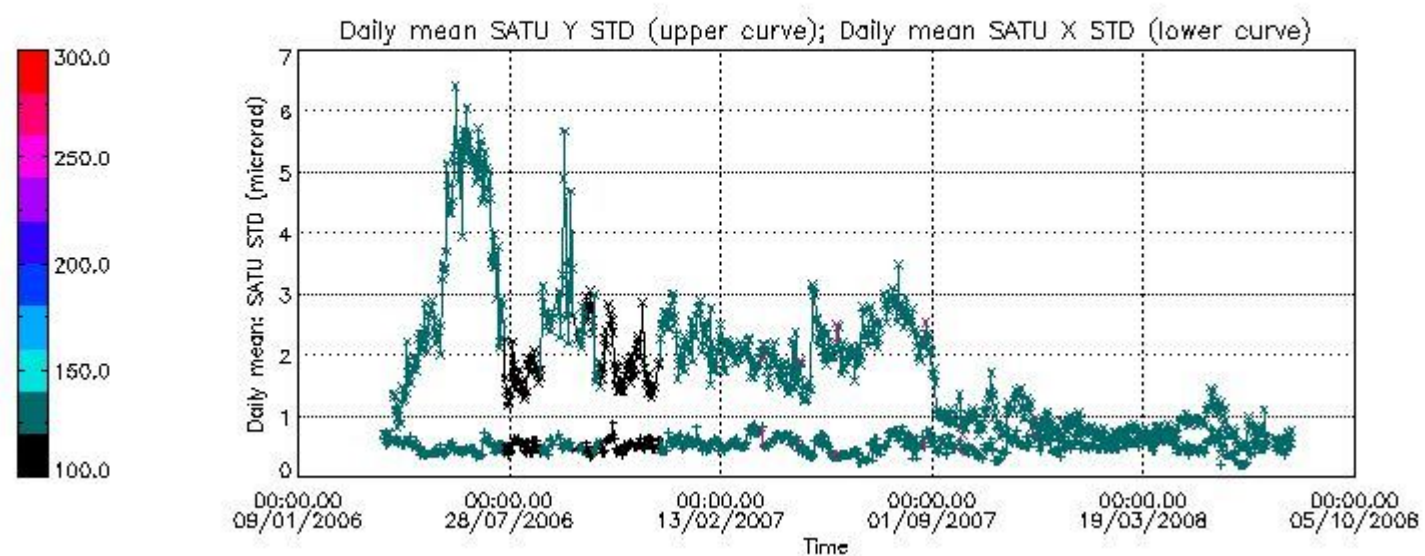

Number of data:	15250.	15250.	20100.	20100.

7.2.2 Trend of daily SATU NEA St. deviation since 1st April 2006 (dark limb)

The long term trend of the SATU 'X' and 'Y' standard deviations should be constant during the whole mission.

The colorbar represents the start tangent altitude (km) of the occultations.

Upper curve: STD of SATU Y axis
Lower curve: STD of SATU X axis

8. Auxiliary Data Files used for the production reported in section 2.4

The number reported in the third column indicates since which file (see list in section 2.4) the corresponding auxiliary file has been used. The fourth column is the date of those product files.

Type	Auxiliary Filename	Used since product	Used since product date
INST_PHYS_CHARACTERISTICS	GOM_INS_AXNIEC20050627_150713_20030716_120000_20100101_000000	1	06-AUG-2008 00:05:50
CALIBRATION_DATABASE	GOM_CAL_AXVIEC20080801_080250_20080730_000000_20100101_000000	1	06-AUG-2008 00:05:50
LEVEL-1B_PROC_CONFIG	GOM_PR1_AXNIEC20050627_151042_20020301_000000_20100101_000000	1	06-AUG-2008 00:05:50
STAR_CATALOGUE	GOM_CAT_AXVIEC20020121_161009_20020101_000000_20200101_000000	1	06-AUG-2008 00:05:50
STELLAR_SPECTRA_DATABANK	GOM_STS_AXNIEC20040308_103538_20020101_160000_20100101_000000	1	06-AUG-2008 00:05:50
ECMWF_FILE	AUX_ECF_AXNECM20080805_072111_20080805_210000_20080806_090000	1	06-AUG-2008 00:05:50
ECMWF_FILE	AUX_ECF_AXNECM20080805_190112_20080806_030000_20080806_150000	42	06-AUG-2008 03:39:43
OPTIONAL_ECMWF_FILE	MISSING	1	06-AUG-2008 00:05:50
ORBIT_DATA_FILE	DOR_NAV_OPNPDE20080805_211207_000057382071_00014_33635_6095.N1	1	06-AUG-2008 00:05:50
ORBIT_DATA_FILE	DOR_NAV_OPNPDE20080805_225304_000057382071_00015_33636_6096.N1	10	06-AUG-2008 00:37:26
ORBIT_DATA_FILE	DOR_NAV_OPNPDE20080806_003401_000054192071_00016_33637_6097.N1	27	06-AUG-2008 02:13:20
ORBIT_DATA_FILE	DOR_NAV_OPNPDE20080806_020939_000044632071_00017_33638_6098.N1	42	06-AUG-2008 03:39:43