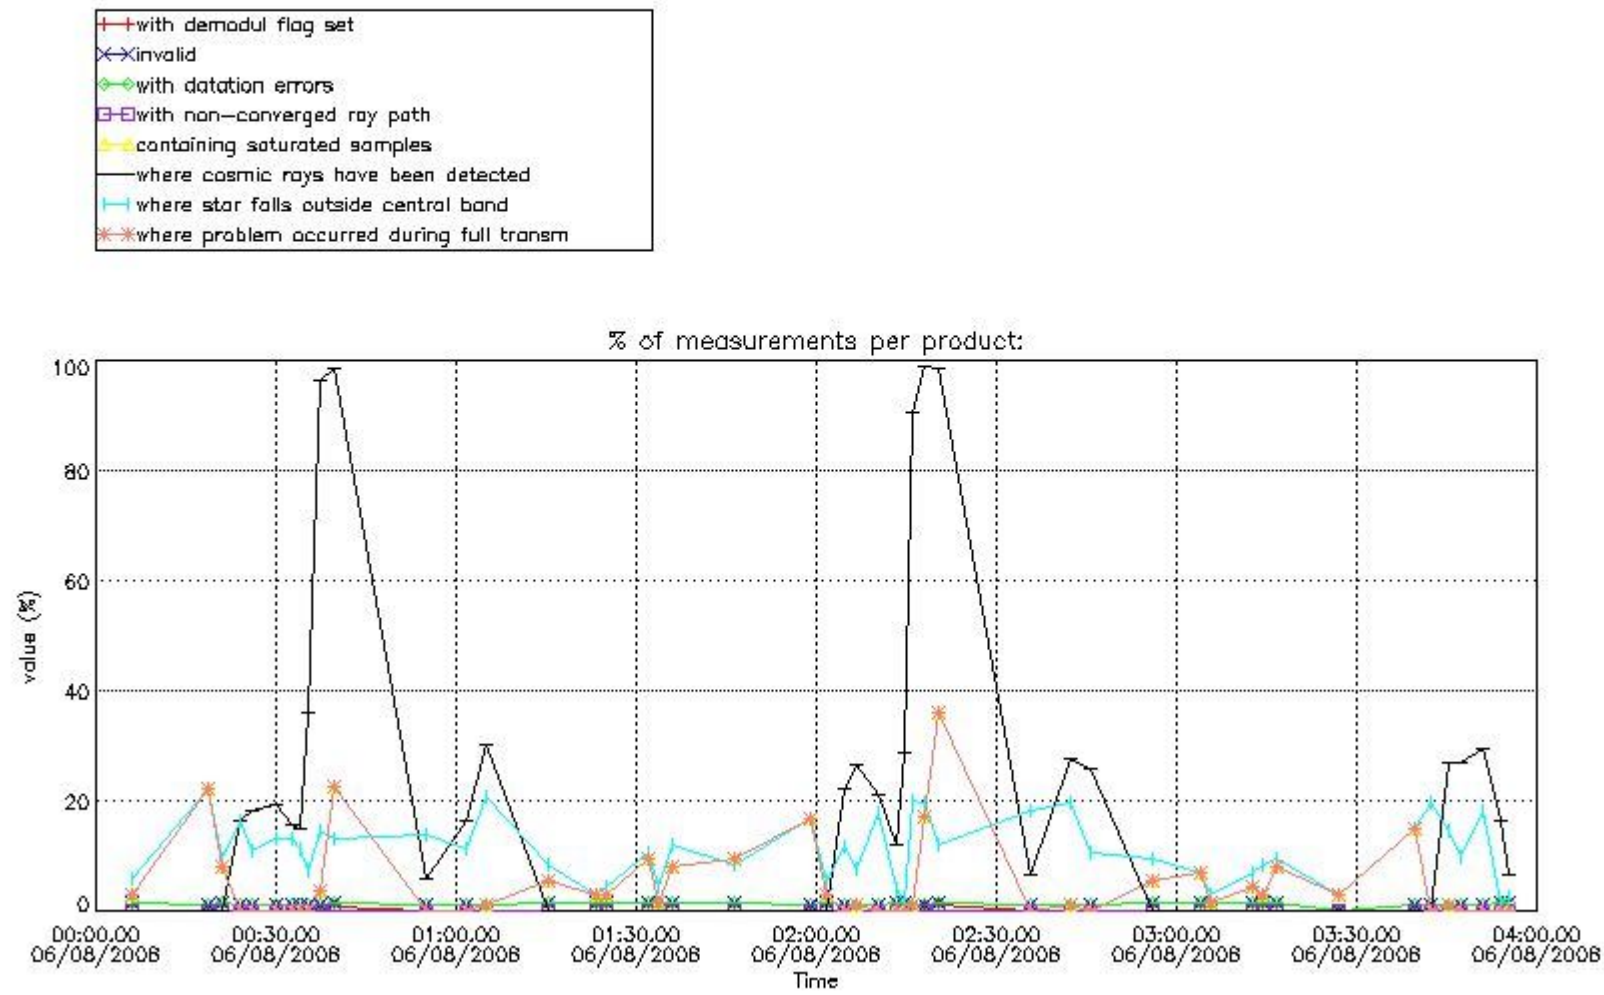

At least one measurement with demodulation flag set:	25.0000 %
Reference spectrum computed from DB:	0.00000 %
Reference spectrum with small number of measurements:	0.00000 %
SATU data not used:	0.00000 %

5.2 Plot quality information per product (time dependant)

5.3 Plot quality information per product (world map)