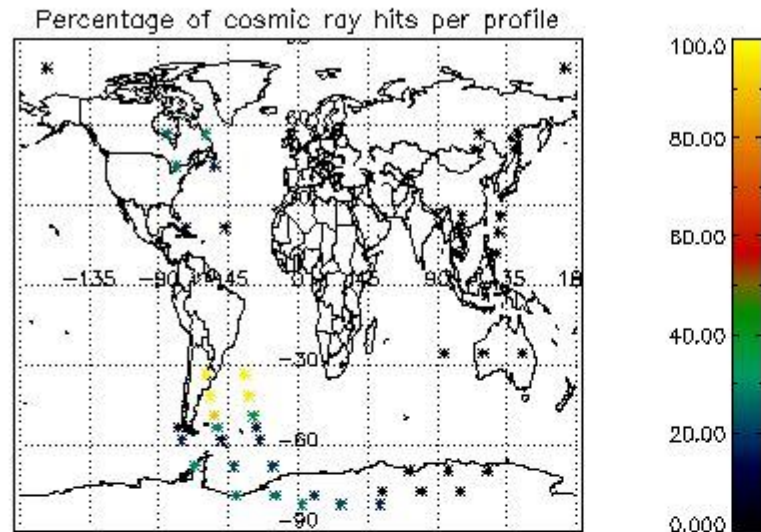

6. Statistics and plot of tangent altitude of the last measurement (DARK & BRIGHT products without errors)

6.1 Statistics on tangent altitude lost:

Statistics	DARK	BRIGHT	TWILIGHT
Mean:	16.540	18.765	NaN
St. deviation:	3.8928	3.9827	NaN
Maximum:	23.624	26.102	NaN
Minimum:	11.833	11.457	NaN
Number of data:	17.000	24.000	NaN

6.2 Plot for DARK limb products