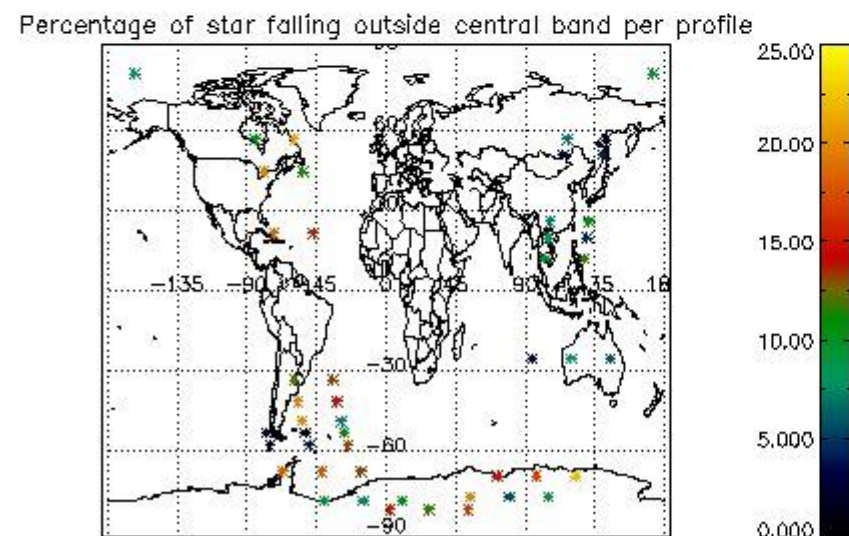

6. Statistics and plot of tangent altitude of the last measurement (DARK & BRIGHT products without errors)

6.1 Statistics on tangent altitude lost:

Statistics	DARK	BRIGHT	TWILIGHT
Mean:	16.540	18.765	NaN
St. deviation:	3.8928	3.9827	NaN
Maximum:	23.624	26.102	NaN
Minimum:	11.833	11.457	NaN
Number of data:	17.000	24.000	NaN

6.2 Plot for DARK limb products