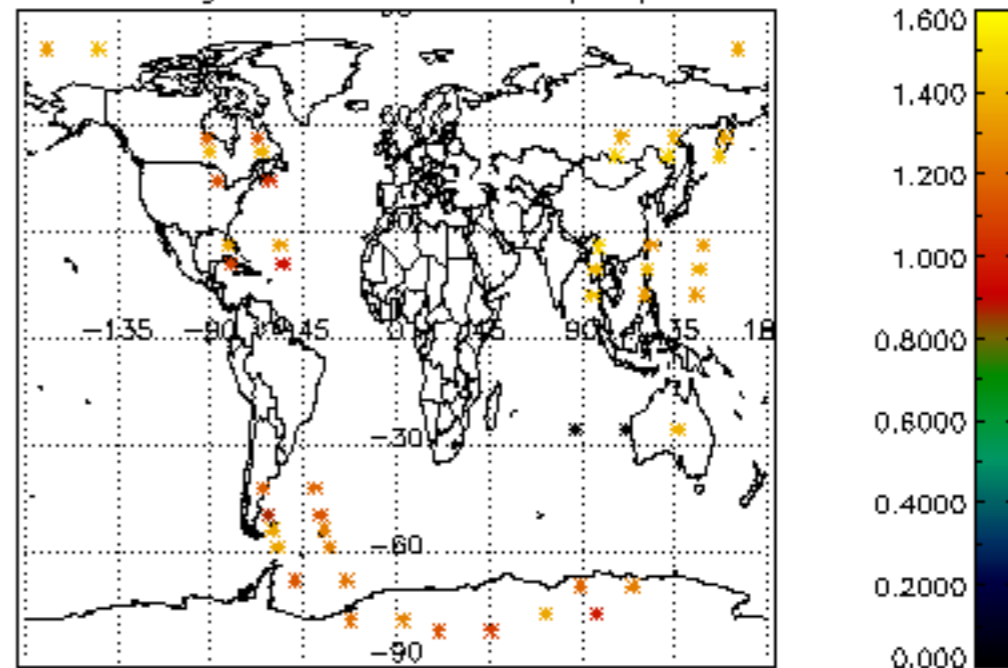

Percentage of datation errors per profile