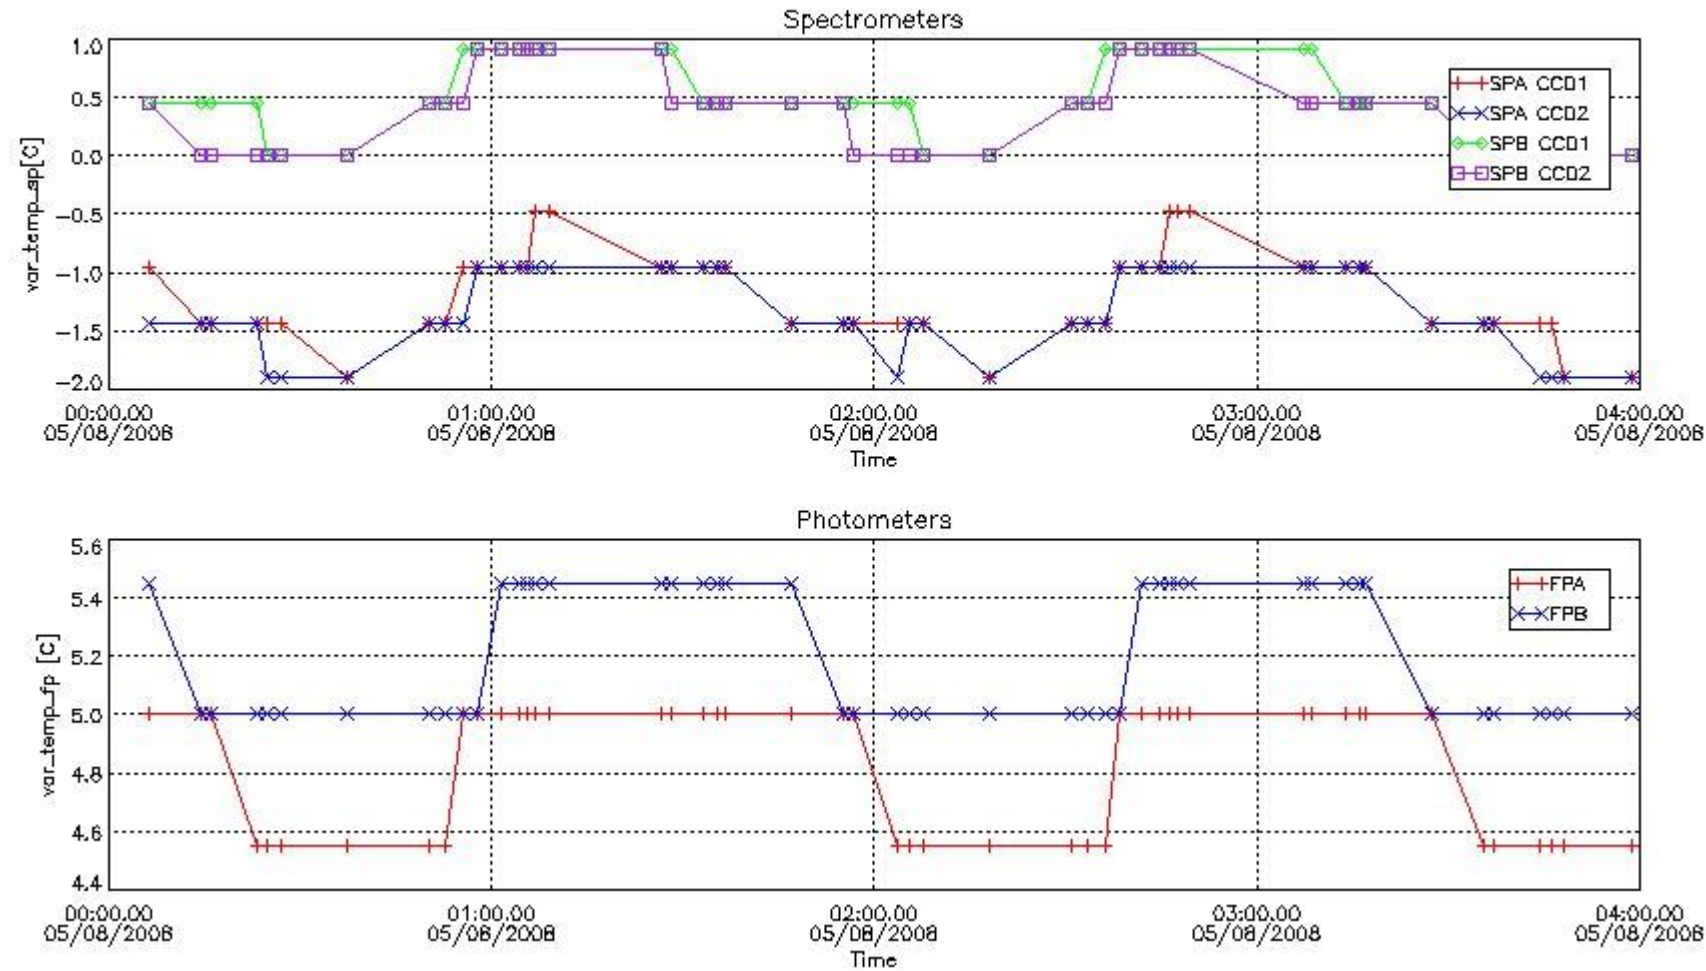

4. Overview of dark signal processing per product

The Dark Charge (DC) is a temperature-dependant signal added to the useful measurements and it is therefore subtracted from them during the processing. There are two phenomena that produce a continuous increase of the DC: the "hot pixels" (a pixel is "hot" when its DC exceeds by a significant amount its value measured on ground at the same temperature) and the "Random Telegraphic Signal" (abrupt change positive or negative of the CCD pixel signal, random in time, affecting only the DC part of the signal and not the photon generated signal).

In this section a list of products that did not use the Dark Sky Area (DSA) observation for the DC computation is given. It is also provided the mean DC plot per product for dark limb products with no error flag set.

4.1 All products used the DSA observation for the DC computation

4.2 Plot of mean dark charges per product: only products in DARK limb conditions without errors are used