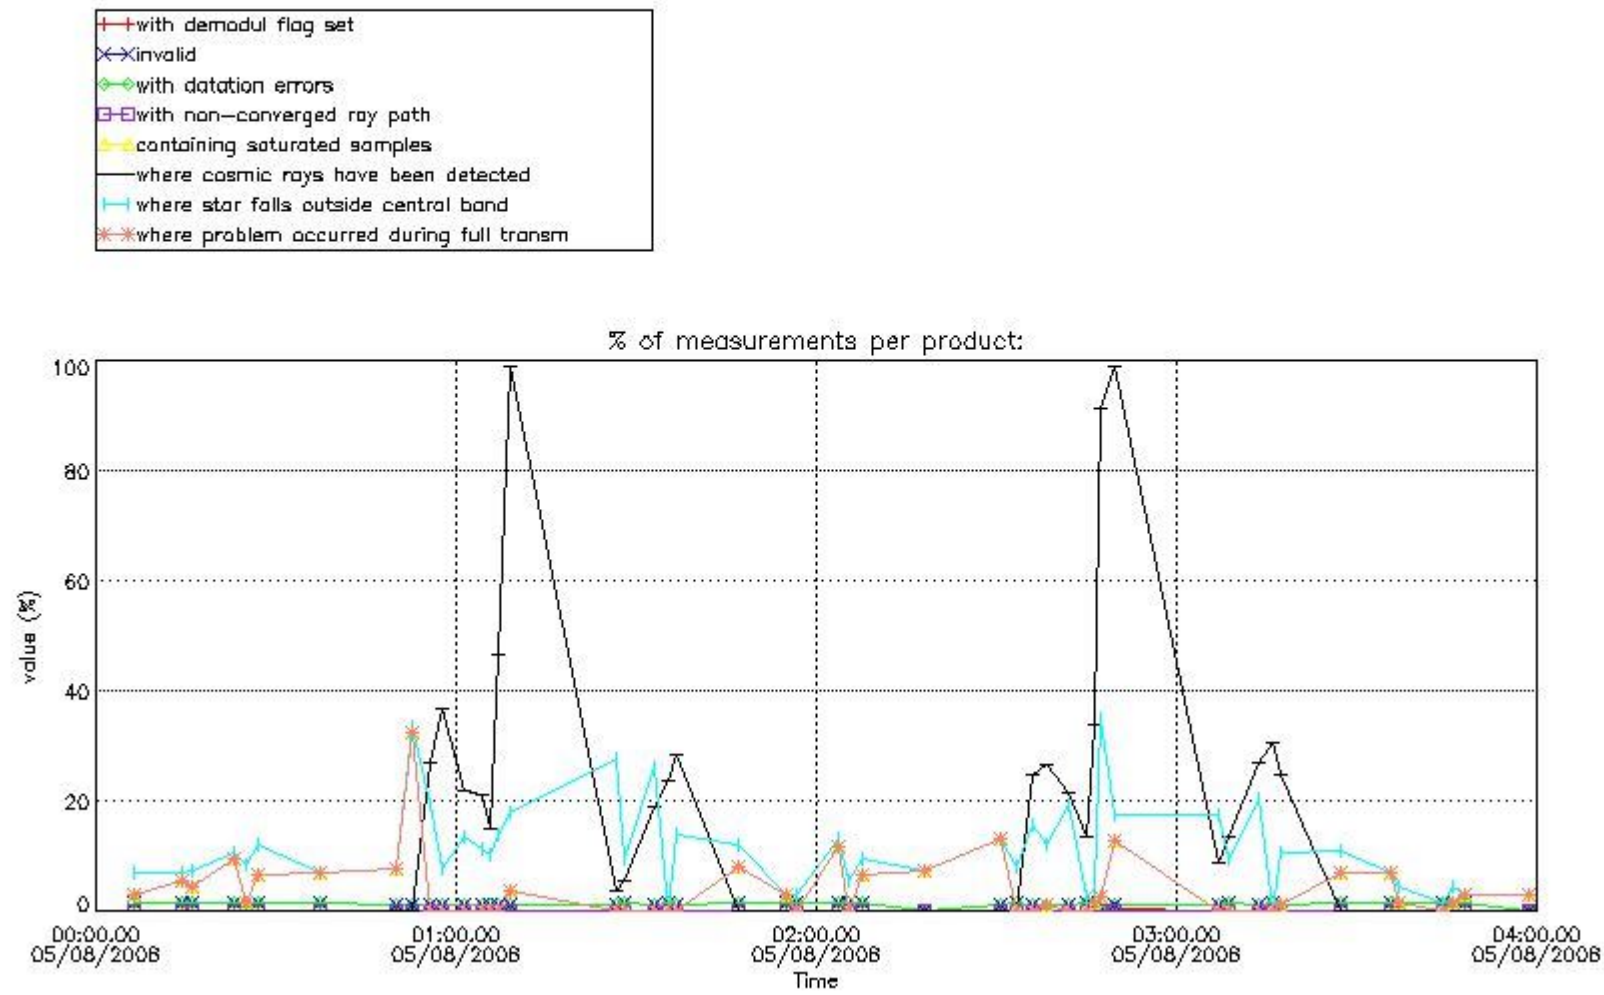

At least one measurement with demodulation flag set:	14.2857 %
Reference spectrum computed from DB:	0.00000 %
Reference spectrum with small number of measurements:	0.00000 %
SATU data not used:	0.00000 %

5.2 Plot quality information per product (time dependant)

5.3 Plot quality information per product (world map)