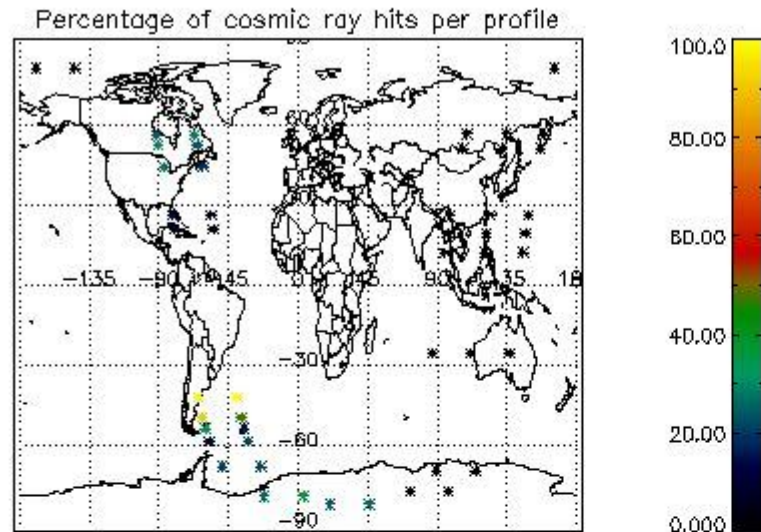

6. Statistics and plot of tangent altitude of the last measurement (DARK & BRIGHT products without errors)

6.1 Statistics on tangent altitude lost:

Statistics	DARK	BRIGHT	TWILIGHT
Mean:	14.918	19.408	NaN
St. deviation:	5.0818	4.2619	NaN
Maximum:	22.270	24.713	NaN
Minimum:	4.0759	6.0175	NaN
Number of data:	14.000	27.000	NaN

6.2 Plot for DARK limb products