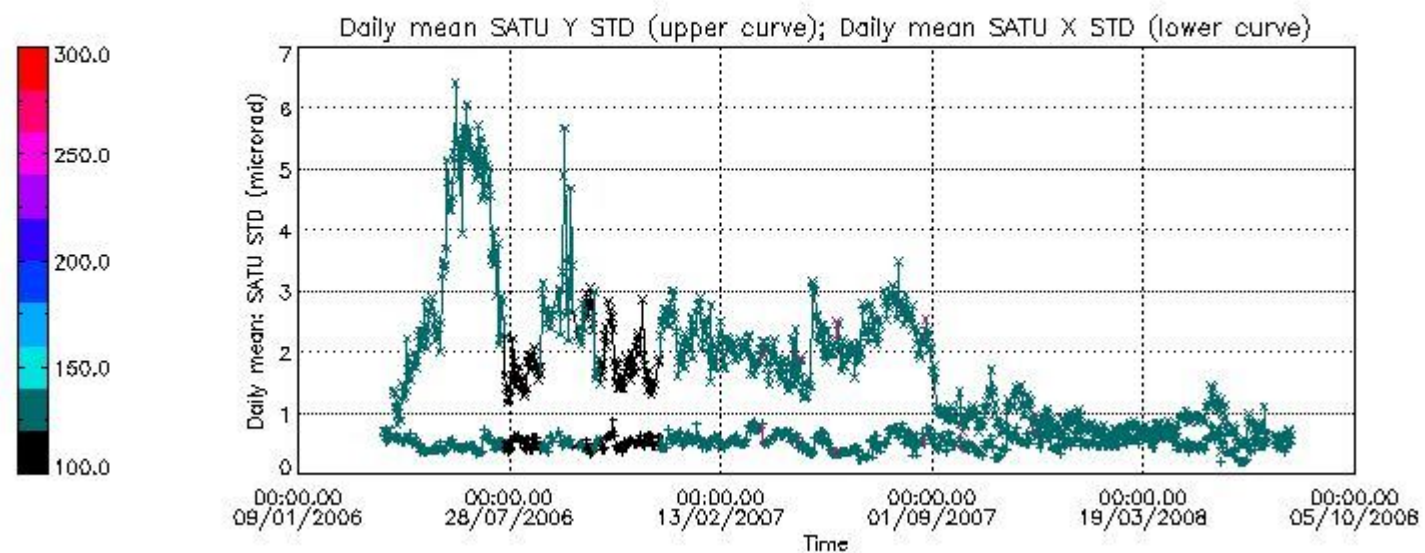

Number of data:	12700.	12700.	22400.	22400.

7.2.2 Trend of daily SATU NEA St. deviation since 1st April 2006 (dark limb)

The long term trend of the SATU 'X' and 'Y' standard deviations should be constant during the whole mission.

The colorbar represents the start tangent altitude (km) of the occultations.

Upper curve: STD of SATU Y axis

Lower curve: STD of SATU X axis

8. Auxiliary Data Files used for the production reported in section 2.4

The number reported in the third column indicates since which file (see list in section 2.4) the corresponding auxiliary file has been used. The fourth column is the date of those product files.

Type	Auxiliary Filename	Used since product	Used since product date
INST_PHYS_CHARACTERISTICS	GOM_INS_AXNIEC20050627_150713_20030716_120000_20100101_000000	1	05-AUG-2008 00:06:14
CALIBRATION_DATABASE	GOM_CAL_AXVIEC20080801_080250_20080730_000000_20100101_000000	1	05-AUG-2008 00:06:14
LEVEL-1B_PROC_CONFIG	GOM_PR1_AXNIEC20050627_151042_20020301_000000_20100101_000000	1	05-AUG-2008 00:06:14
STAR_CATALOGUE	GOM_CAT_AXVIEC20020121_161009_20020101_000000_20200101_000000	1	05-AUG-2008 00:06:14
STELLAR_SPECTRA_DATABANK	GOM_STS_AXNIEC20040308_103538_20020101_160000_20100101_000000	1	05-AUG-2008 00:06:14
ECMWF_FILE	AUX_ECF_AXNECM20080804_072112_20080804_210000_20080805_090000	1	05-AUG-2008 00:06:14
OPTIONAL_ECMWF_FILE	MISSING	1	05-AUG-2008 00:06:14
ORBIT_DATA_FILE	DOR_NAV_OPNPDE20080804_221041_000041442071_00001_33622_6088.N1	1	05-AUG-2008 00:06:14
ORBIT_DATA_FILE	DOR_NAV_OPNPDE20080804_232504_000057382071_00001_33622_6089.N1	16	05-AUG-2008 01:08:56
ORBIT_DATA_FILE	DOR_NAV_OPNPDE20080805_010601_000041442071_00002_33623_6090.N1	29	05-AUG-2008 02:30:44