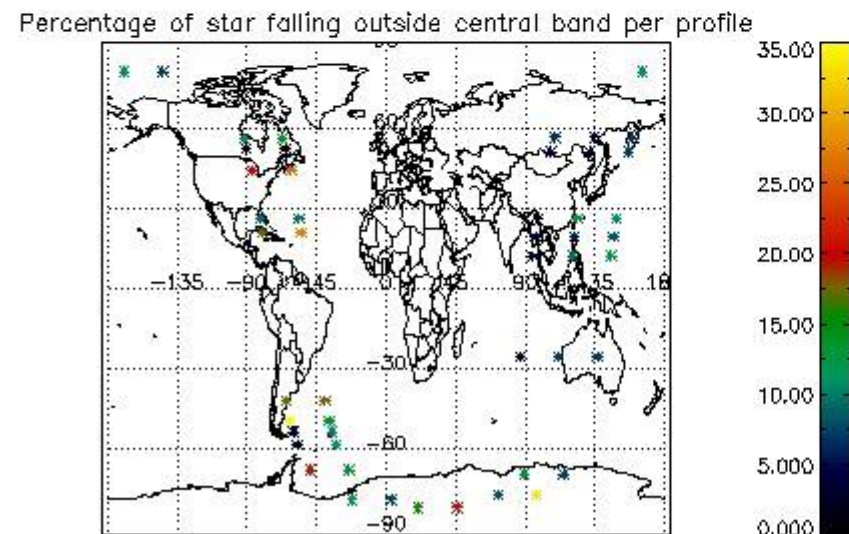

6. Statistics and plot of tangent altitude of the last measurement (DARK & BRIGHT products without errors)

6.1 Statistics on tangent altitude lost:

Statistics	DARK	BRIGHT	TWILIGHT
Mean:	14.918	19.408	NaN
St. deviation:	5.0818	4.2619	NaN
Maximum:	22.270	24.713	NaN
Minimum:	4.0759	6.0175	NaN
Number of data:	14.000	27.000	NaN

6.2 Plot for DARK limb products