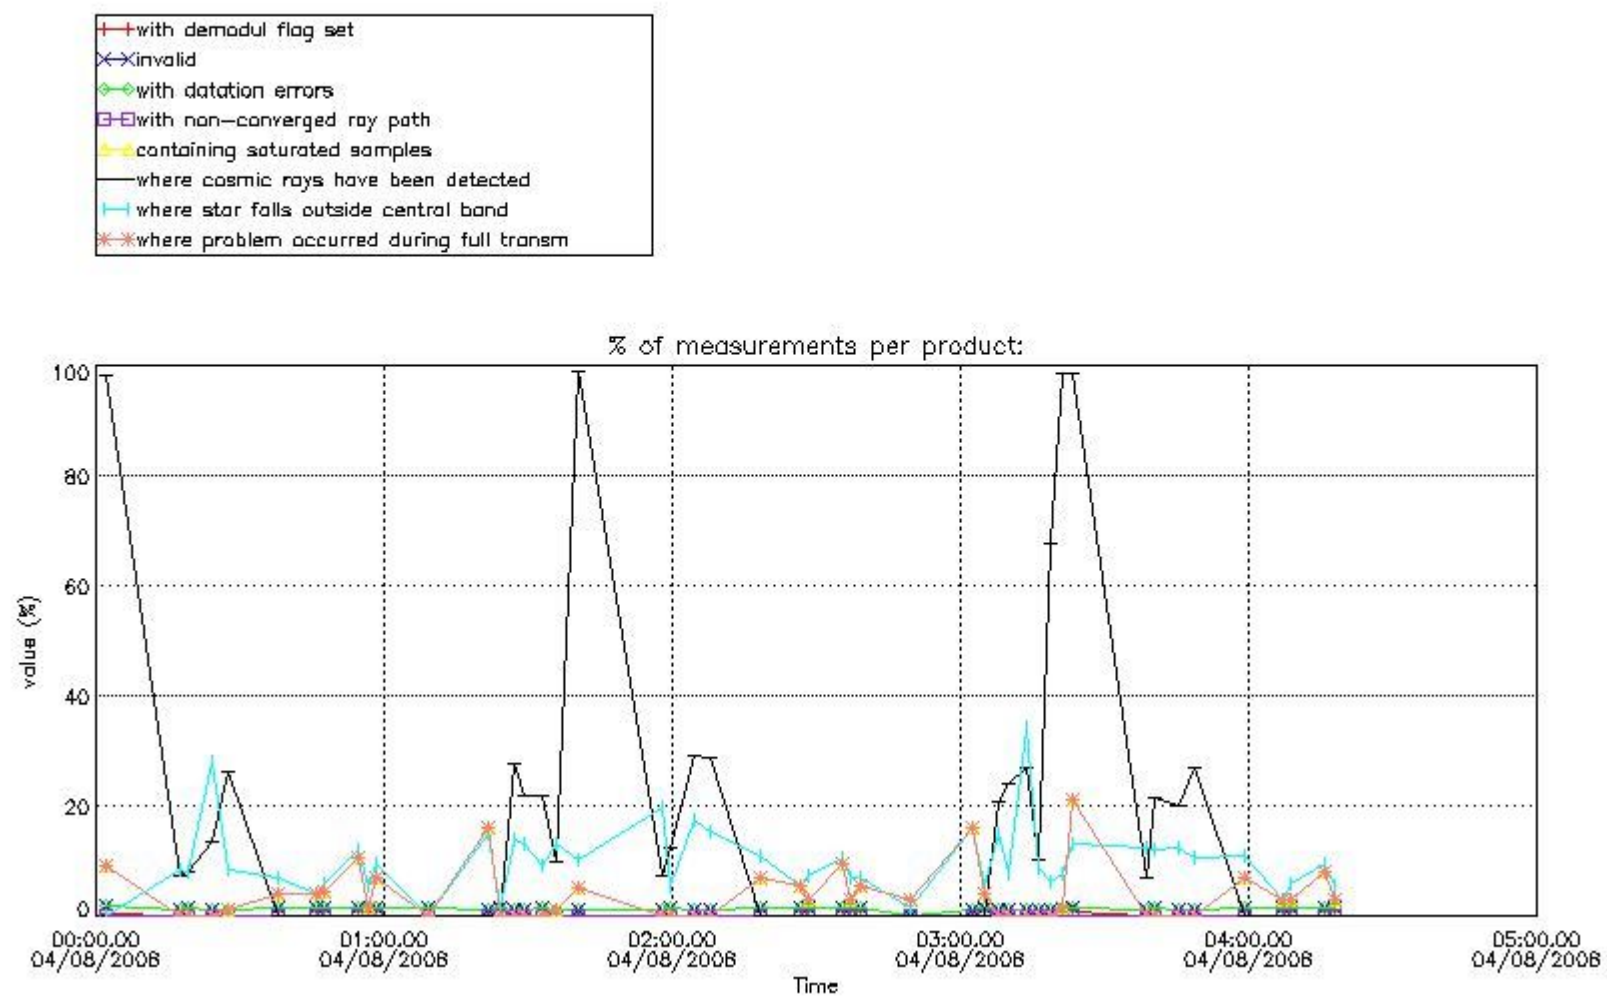

At least one measurement with demodulation flag set:	20.8333 %
Reference spectrum computed from DB:	0.00000 %
Reference spectrum with small number of measurements:	0.00000 %
SATU data not used:	0.00000 %

5.2 Plot quality information per product (time dependant)

5.3 Plot quality information per product (world map)