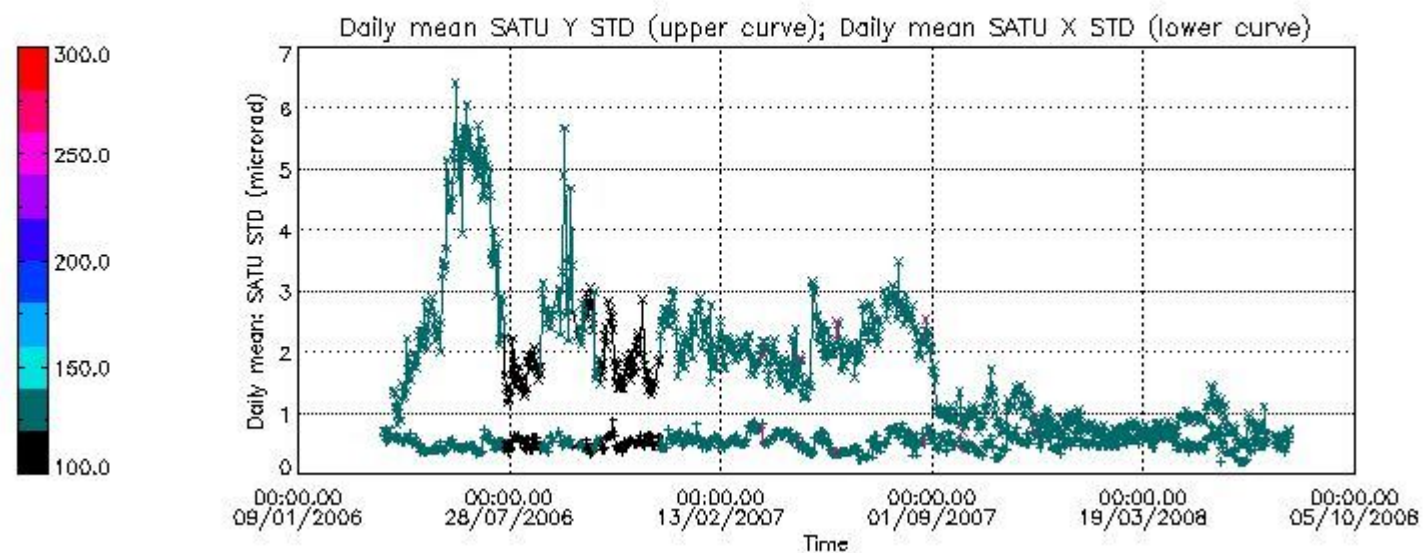

Number of data:	13400.	13400.	20850.	20850.

7.2.2 Trend of daily SATU NEA St. deviation since 1st April 2006 (dark limb)

The long term trend of the SATU 'X' and 'Y' standard deviations should be constant during the whole mission.

The colorbar represents the start tangent altitude (km) of the occultations.

Upper curve: STD of SATU Y axis

Lower curve: STD of SATU X axis

8. Auxiliary Data Files used for the production reported in section 2.4

The number reported in the third column indicates since which file (see list in section 2.4) the corresponding auxiliary file has been used. The fourth column is the date of those product files.

Type	Auxiliary Filename	Used since product	Used since product date
INST_PHYS_CHARACTERISTICS	GOM_INS_AXNIEC20050627_150713_20030716_120000_20100101_000000	1	04-AUG-2008 00:02:14
CALIBRATION_DATABASE	GOM_CAL_AXVIEC20080801_080250_20080730_000000_20100101_000000	1	04-AUG-2008 00:02:14
LEVEL-1B_PROC_CONFIG	GOM_PR1_AXNIEC20050627_151042_20020301_000000_20100101_000000	1	04-AUG-2008 00:02:14
STAR_CATALOGUE	GOM_CAT_AXVIEC20020121_161009_20020101_000000_20200101_000000	1	04-AUG-2008 00:02:14
STELLAR_SPECTRA_DATABANK	GOM_STS_AXNIEC20040308_103538_20020101_160000_20100101_000000	1	04-AUG-2008 00:02:14
ECMWF_FILE	AUX_ECF_AXNECM20080803_072111_20080803_210000_20080804_090000	1	04-AUG-2008 00:02:14
ECMWF_FILE	AUX_ECF_AXNECM20080803_190114_20080804_030000_20080804_150000	32	04-AUG-2008 03:02:21
OPTIONAL_ECMWF_FILE	MISSING	1	04-AUG-2008 00:02:14
ORBIT_DATA_FILE	DOR_NAV_OPNPDE20080803_221607_000057382070_00487_33607_6082.N1	1	04-AUG-2008 00:02:14
ORBIT_DATA_FILE	DOR_NAV_OPNPDE20080803_235705_000057382070_00488_33608_6083.N1	19	04-AUG-2008 01:38:19
ORBIT_DATA_FILE	DOR_NAV_OPNPDE20080804_013802_000041442070_00489_33609_6084.N1	32	04-AUG-2008 03:02:21