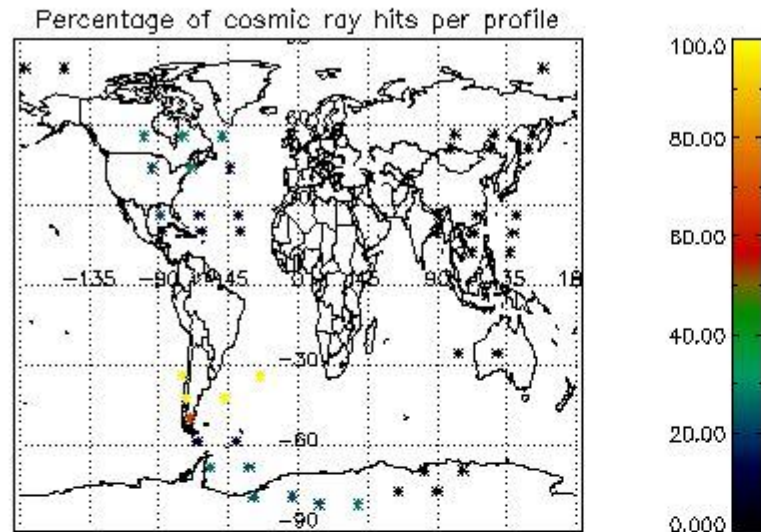

6. Statistics and plot of tangent altitude of the last measurement (DARK & BRIGHT products without errors)

6.1 Statistics on tangent altitude lost:

Statistics	DARK	BRIGHT	TWILIGHT
Mean:	18.304	20.049	NaN
St. deviation:	8.1497	3.7771	NaN
Maximum:	43.962	28.512	NaN
Minimum:	4.4625	13.962	NaN
Number of data:	15.000	25.000	NaN

6.2 Plot for DARK limb products