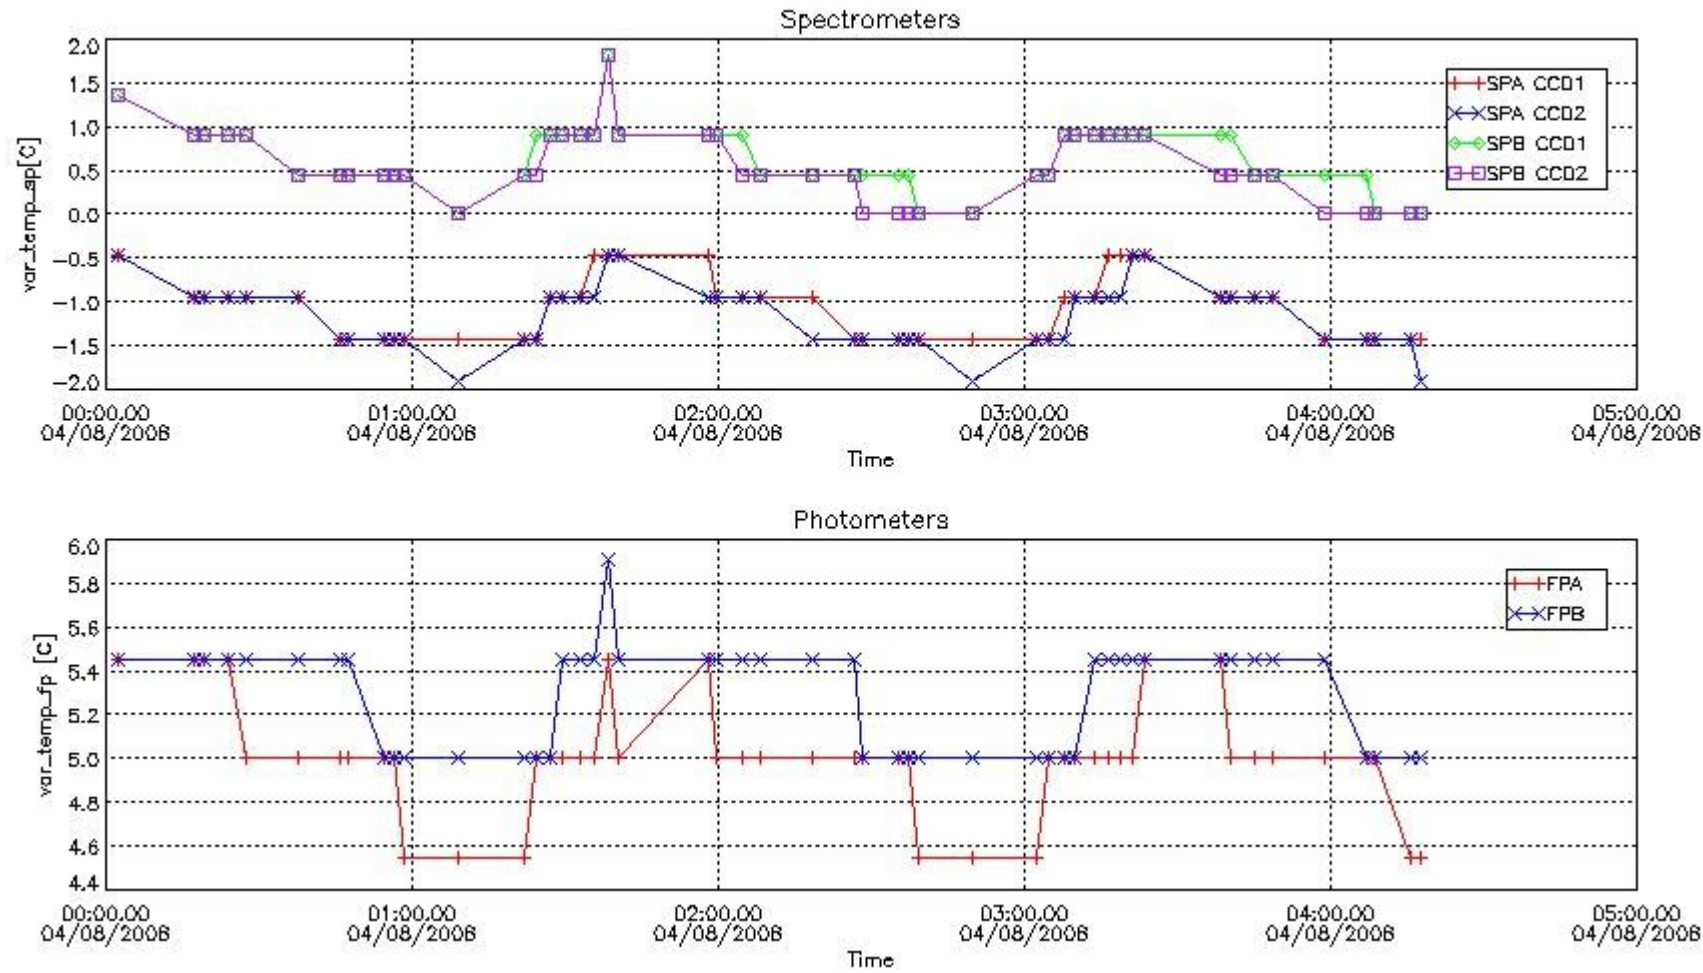

4. Overview of dark signal processing per product

The Dark Charge (DC) is a temperature-dependant signal added to the useful measurements and it is therefore subtracted from them during the processing. There are two phenomena that produce a continuous increase of the DC: the "hot pixels" (a pixel is "hot" when its DC exceeds by a significant amount its value measured on ground at the same temperature) and the "Random Telegraphic Signal" (abrupt change positive or negative of the CCD pixel signal, random in time, affecting only the DC part of the signal and not the photon generated signal).

In this section a list of products that did not use the Dark Sky Area (DSA) observation for the DC computation is given. It is also provided the mean DC plot per product for dark limb products with no error flag set.

4.1 All products used the DSA observation for the DC computation

4.2 Plot of mean dark charges per product: only products in DARK limb conditions without errors are used