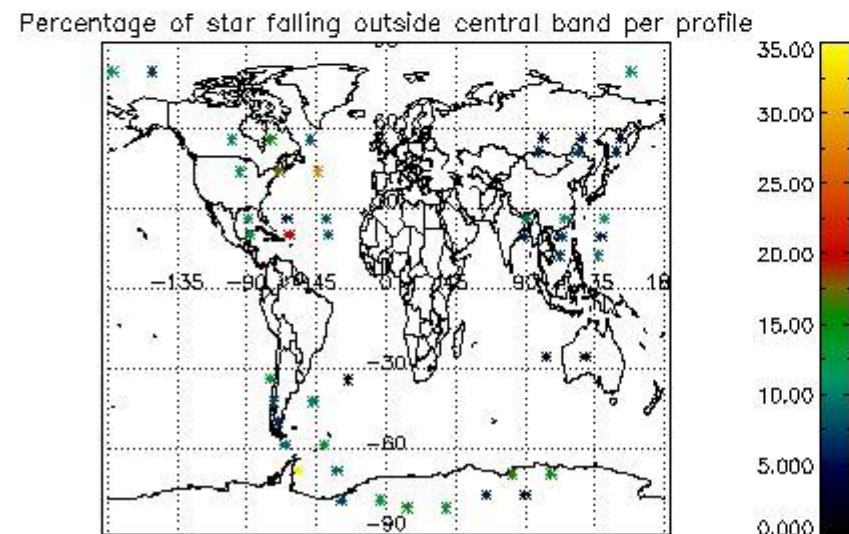

6. Statistics and plot of tangent altitude of the last measurement (DARK & BRIGHT products without errors)

6.1 Statistics on tangent altitude lost:

Statistics	DARK	BRIGHT	TWILIGHT
Mean:	18.304	20.049	NaN
St. deviation:	8.1497	3.7771	NaN
Maximum:	43.962	28.512	NaN
Minimum:	4.4625	13.962	NaN
Number of data:	15.000	25.000	NaN

6.2 Plot for DARK limb products