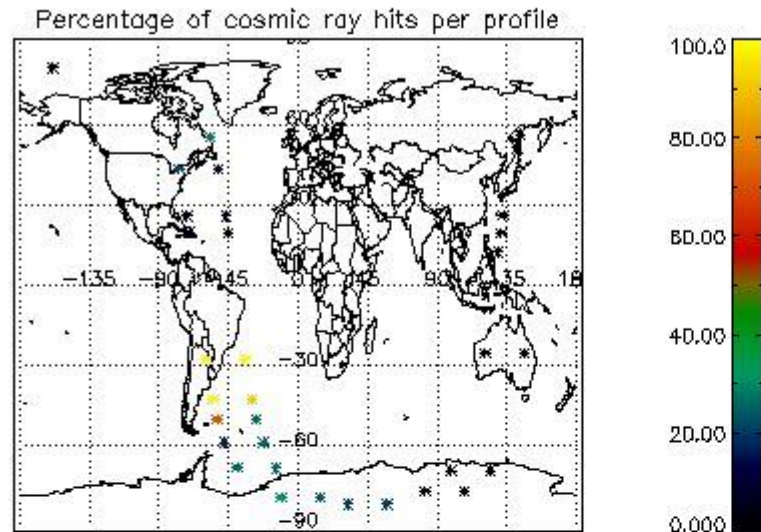

6. Statistics and plot of tangent altitude of the last measurement (DARK & BRIGHT products without errors)

6.1 Statistics on tangent altitude lost:

Statistics	DARK	BRIGHT	TWILIGHT
Mean:	15.602	20.134	NaN
St. deviation:	3.2010	5.1329	NaN
Maximum:	20.285	27.314	NaN
Minimum:	8.1607	11.154	NaN
Number of data:	14.000	14.000	NaN

6.2 Plot for DARK limb products