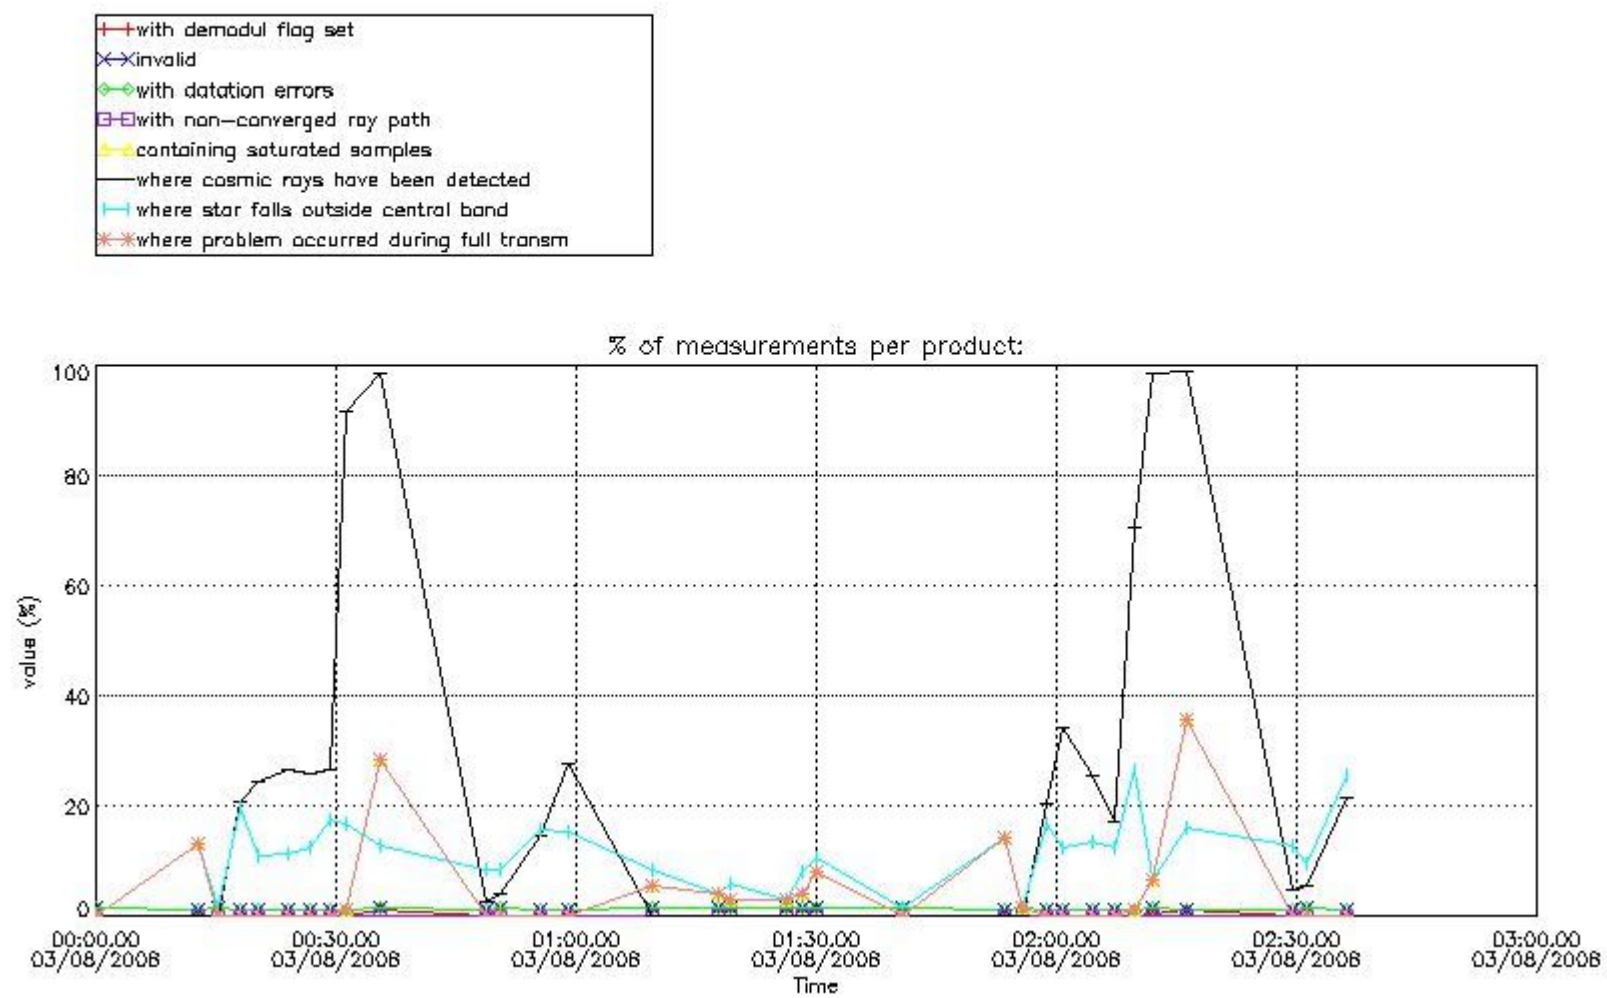

At least one measurement with demodulation flag set:	21.2121 %
Reference spectrum computed from DB:	0.00000 %
Reference spectrum with small number of measurements:	0.00000 %
SATU data not used:	0.00000 %

5.2 Plot quality information per product (time dependant)

5.3 Plot quality information per product (world map)