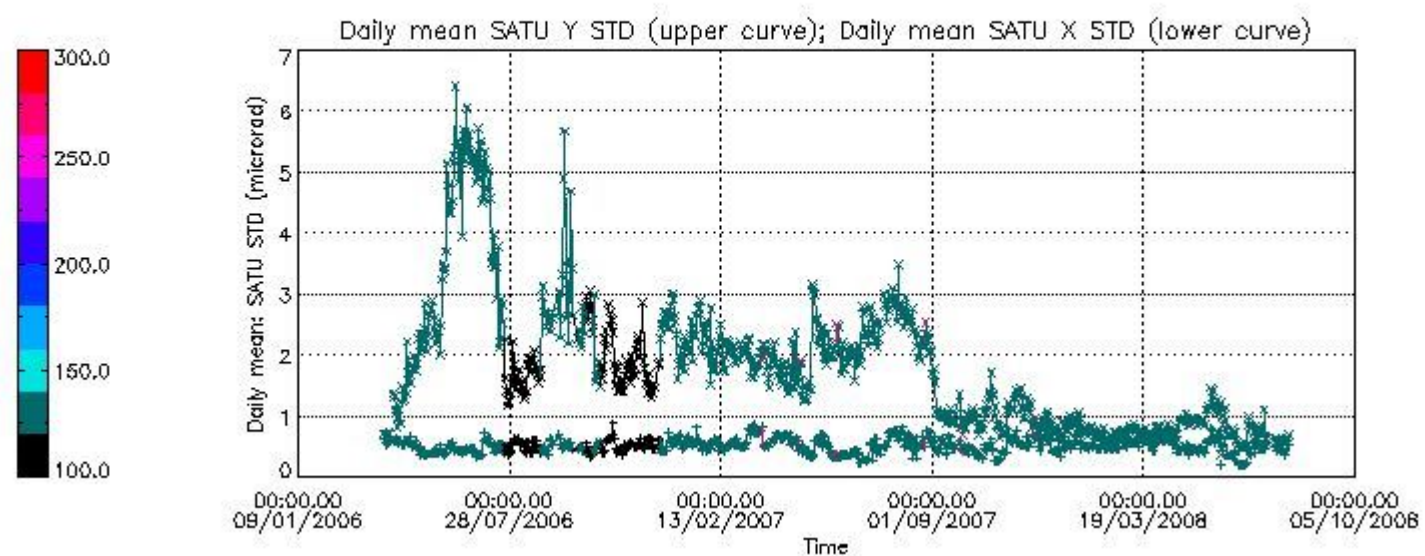

Number of data:	12550.	12550.	11850.	11850.

7.2.2 Trend of daily SATU NEA St. deviation since 1st April 2006 (dark limb)

The long term trend of the SATU 'X' and 'Y' standard deviations should be constant during the whole mission.

The colorbar represents the start tangent altitude (km) of the occultations.

Upper curve: STD of SATU Y axis

Lower curve: STD of SATU X axis

8. Auxiliary Data Files used for the production reported in section 2.4

The number reported in the third column indicates since which file (see list in section 2.4) the corresponding auxiliary file has been used. The fourth column is the date of those product files.

Type	Auxiliary Filename	Used since product	Used since product date
INST_PHYS_CHARACTERISTICS	GOM_INS_AXNIEC20050627_150713_20030716_120000_20100101_000000	1	03-AUG-2008 00:00:06
CALIBRATION_DATABASE	GOM_CAL_AXVIEC20080801_080250_20080730_000000_20100101_000000	1	03-AUG-2008 00:00:06
LEVEL-1B_PROC_CONFIG	GOM_PR1_AXNIEC20050627_151042_20020301_000000_20100101_000000	1	03-AUG-2008 00:00:06
STAR_CATALOGUE	GOM_CAT_AXVIEC20020121_161009_20020101_000000_20200101_000000	1	03-AUG-2008 00:00:06
STELLAR_SPECTRA_DATABANK	GOM_STS_AXNIEC20040308_103538_20020101_160000_20100101_000000	1	03-AUG-2008 00:00:06
ECMWF_FILE	AUX_ECF_AXNECM20080802_072113_20080802_210000_20080803_090000	1	03-AUG-2008 00:00:06
OPTIONAL_ECMWF_FILE	MISSING	1	03-AUG-2008 00:00:06
ORBIT_DATA_FILE	DOR_NAV_OPNPDE20080802_210152_000060572070_00472_33592_6076.N1	1	03-AUG-2008 00:00:06
ORBIT_DATA_FILE	DOR_NAV_OPNPDE20080802_224808_000057382070_00473_33593_6077.N1	2	03-AUG-2008 00:12:47
ORBIT_DATA_FILE	DOR_NAV_OPNPDE20080803_020443_000044632070_00475_33595_6079.N1	28	03-AUG-2008 02:09:50