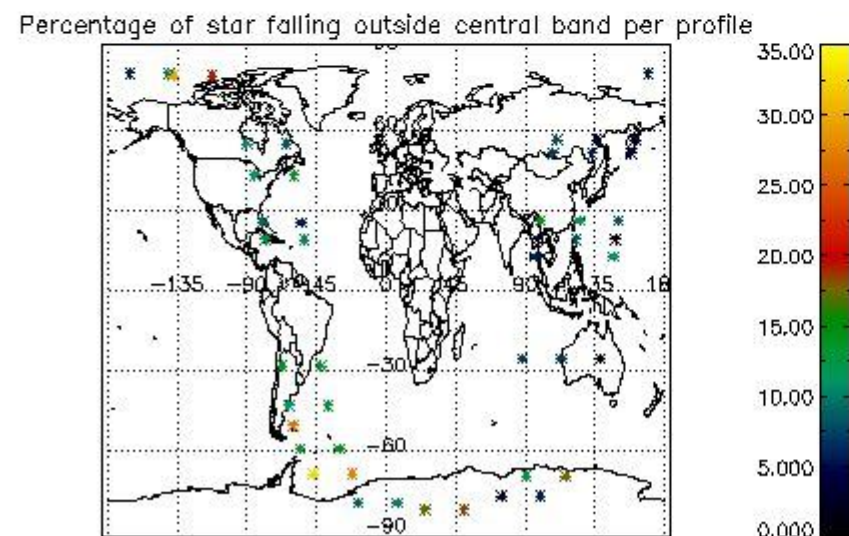

6. Statistics and plot of tangent altitude of the last measurement (DARK & BRIGHT products without errors)

6.1 Statistics on tangent altitude lost:

Statistics	DARK	BRIGHT	TWILIGHT
Mean:	14.141	19.909	NaN
St. deviation:	4.5674	5.0631	NaN
Maximum:	21.174	29.614	NaN
Minimum:	5.4523	7.2790	NaN
Number of data:	13.000	29.000	NaN

6.2 Plot for DARK limb products