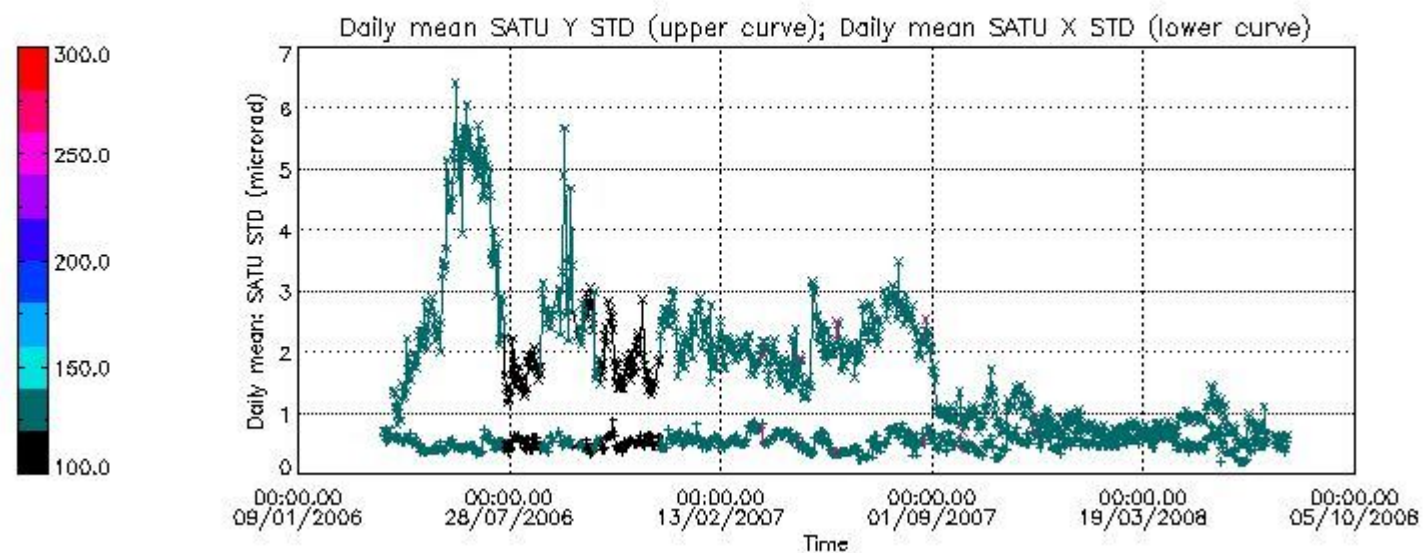

Number of data:	11450.	11450.	24100.	24100.

7.2.2 Trend of daily SATU NEA St. deviation since 1st April 2006 (dark limb)

The long term trend of the SATU 'X' and 'Y' standard deviations should be constant during the whole mission.

The colorbar represents the start tangent altitude (km) of the occultations.

Upper curve: STD of SATU Y axis

Lower curve: STD of SATU X axis

8. Auxiliary Data Files used for the production reported in section 2.4

The number reported in the third column indicates since which file (see list in section 2.4) the corresponding auxiliary file has been used. The fourth column is the date of those product files.

Type	Auxiliary Filename	Used since product	Used since product date
INST_PHYS_CHARACTERISTICS	GOM_INS_AXNIEC20050627_150713_20030716_120000_20100101_000000	1	02-AUG-2008 00:00:22
CALIBRATION_DATABASE	GOM_CAL_AXVIEC20080801_080250_20080730_000000_20100101_000000	1	02-AUG-2008 00:00:22
LEVEL-1B_PROC_CONFIG	GOM_PR1_AXNIEC20050627_151042_20020301_000000_20100101_000000	1	02-AUG-2008 00:00:22
STAR_CATALOGUE	GOM_CAT_AXVIEC20020121_161009_20020101_000000_20200101_000000	1	02-AUG-2008 00:00:22
STELLAR_SPECTRA_DATABANK	GOM_STS_AXNIEC20040308_103538_20020101_160000_20100101_000000	1	02-AUG-2008 00:00:22
ECMWF_FILE	AUX_ECF_AXNECM20080801_072112_20080801_210000_20080802_090000	1	02-AUG-2008 00:00:22
OPTIONAL_ECMWF_FILE	MISSING	1	02-AUG-2008 00:00:22
ORBIT_DATA_FILE	DOR_NAV_OPNPDE20080801_213911_000057382070_00458_33578_6069.N1	1	02-AUG-2008 00:00:22
ORBIT_DATA_FILE	DOR_NAV_OPNPDE20080801_232008_000057382070_00459_33579_6070.N1	14	02-AUG-2008 01:00:44
ORBIT_DATA_FILE	DOR_NAV_OPNPDE20080802_021528_000054192070_00461_33581_6072.N1	29	02-AUG-2008 02:25:00