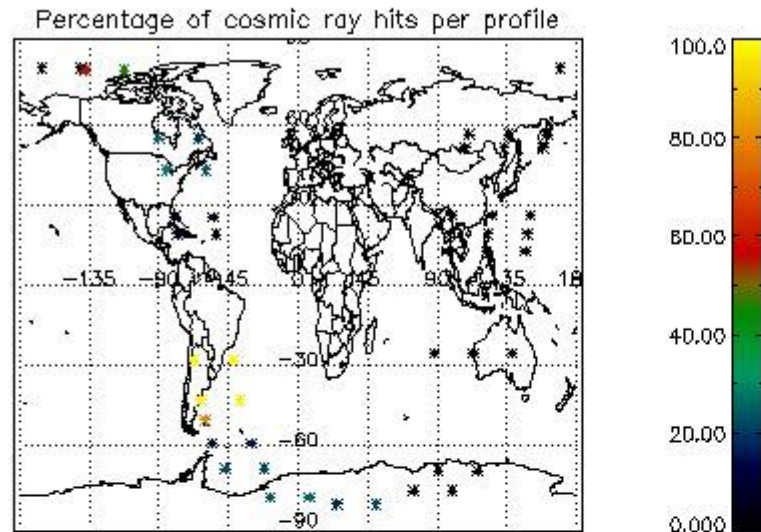

6. Statistics and plot of tangent altitude of the last measurement (DARK & BRIGHT products without errors)

6.1 Statistics on tangent altitude lost:

Statistics	DARK	BRIGHT	TWILIGHT
Mean:	14.141	19.909	NaN
St. deviation:	4.5674	5.0631	NaN
Maximum:	21.174	29.614	NaN
Minimum:	5.4523	7.2790	NaN
Number of data:	13.000	29.000	NaN

6.2 Plot for DARK limb products