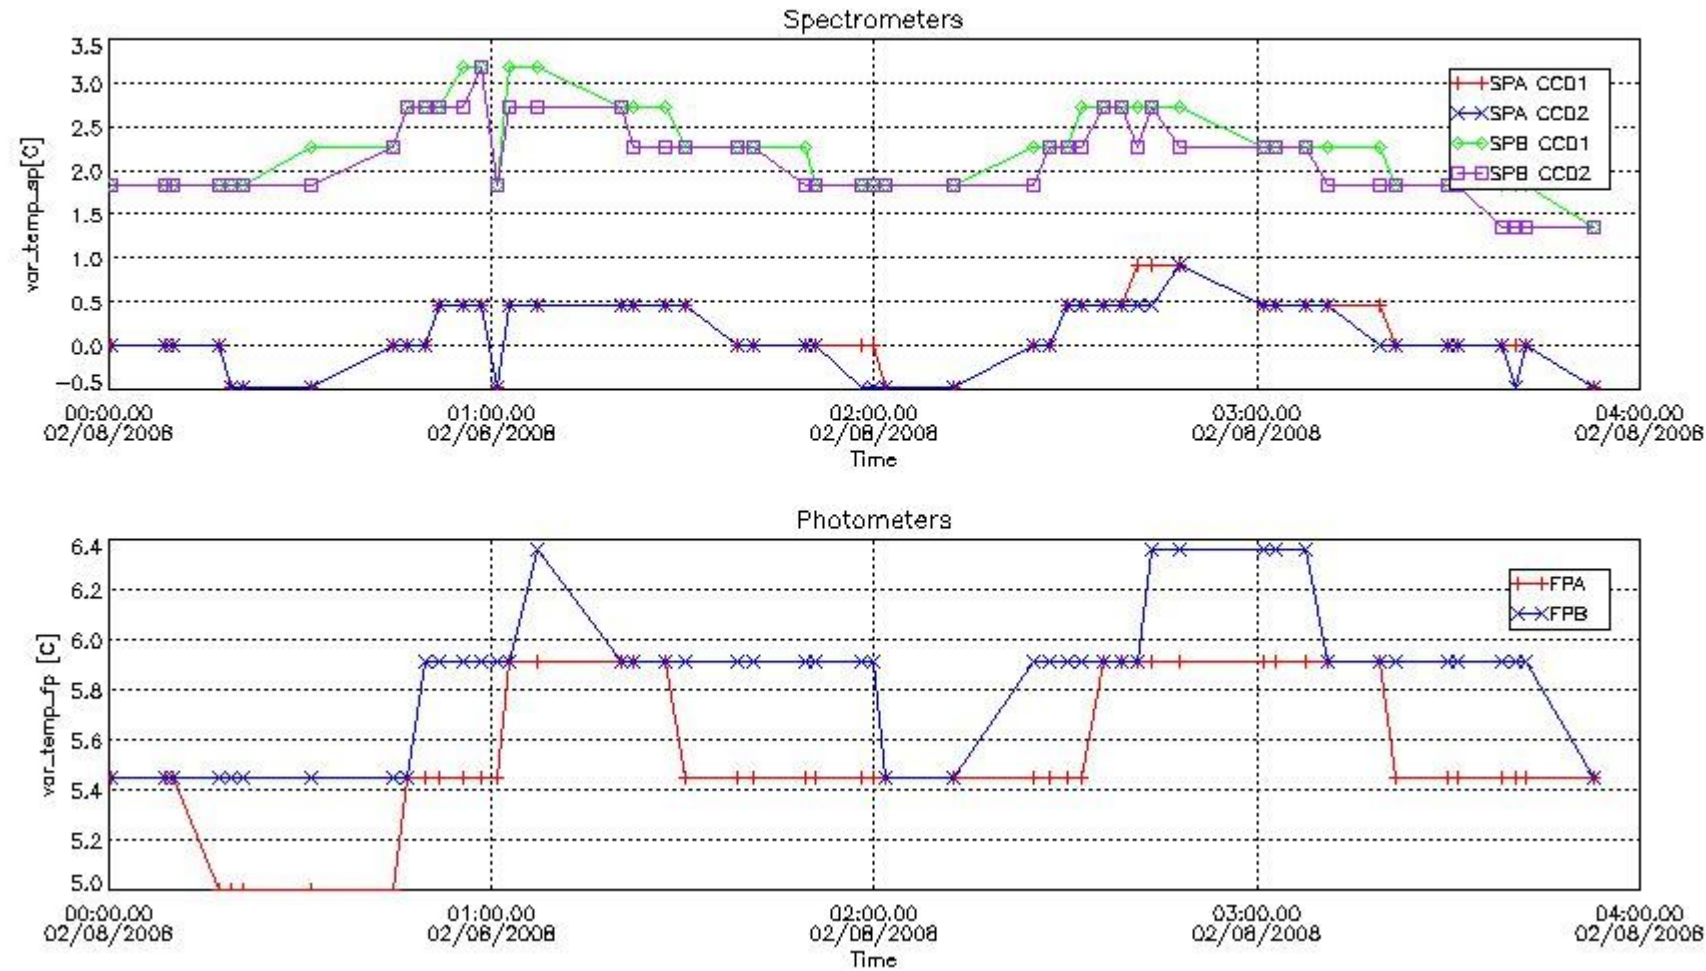

4. Overview of dark signal processing per product

The Dark Charge (DC) is a temperature-dependant signal added to the useful measurements and it is therefore subtracted from them during the processing. There are two phenomena that produce a continuous increase of the DC: the "hot pixels" (a pixel is "hot" when its DC exceeds by a significant amount its value measured on ground at the same temperature) and the "Random Telegraphic Signal" (abrupt change positive or negative of the CCD pixel signal, random in time, affecting only the DC part of the signal and not the photon generated signal).

In this section a list of products that did not use the Dark Sky Area (DSA) observation for the DC computation is given. It is also provided the mean DC plot per product for dark limb products with no error flag set.

4.1 These products did not use the DSA observation for DC computation:

Product name	DC information
GOM_TRA_1PNPDE20080802_000022_000000372070_00460_33580_0630.N1	DC map used
GOM_TRA_1PNPDE20080802_000841_000000372070_00460_33580_0631.N1	DC map used
GOM_TRA_1PNPDE20080802_001009_000000352070_00460_33580_0632.N1	DC map used
GOM_TRA_1PNPDE20080802_001714_000000362070_00460_33580_0633.N1	DC map used
GOM_TRA_1PNPDE20080802_001914_000000342070_00460_33580_0634.N1	DC map used
GOM_TRA_1PNPDE20080802_002103_000000372070_00460_33580_0635.N1	DC map used
GOM_TRA_1PNPDE20080802_003143_000000322070_00460_33580_0636.N1	DC map used
GOM_TRA_1PNPDE20080802_004424_000000432070_00460_33580_0637.N1	DC map used
GOM_TRA_1PNPDE20080802_004651_000000362070_00460_33580_0638.N1	DC map used
GOM_TRA_1PNPDE20080802_004940_000000462070_00460_33580_0639.N1	DC map used
GOM_TRA_1PNPDE20080802_005146_000000402070_00460_33580_0640.N1	DC map used
GOM_TRA_1PNPDE20080802_005527_000000492070_00460_33580_0641.N1	DC map used
GOM_TRA_1PNPDE20080802_005814_000000422070_00460_33580_0642.N1	DC map used