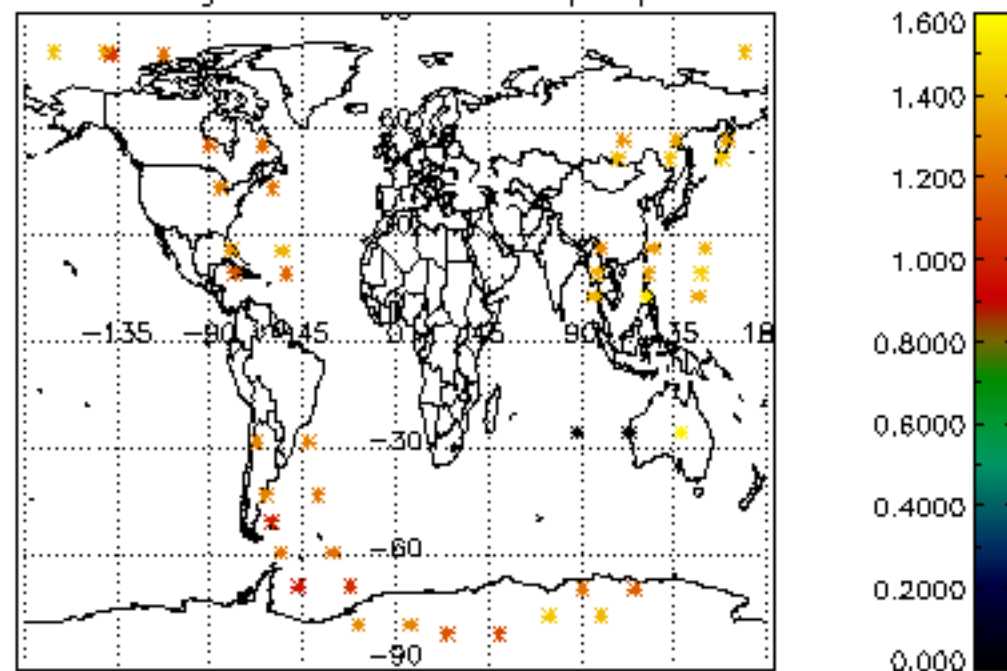

Percentage of datation errors per profile