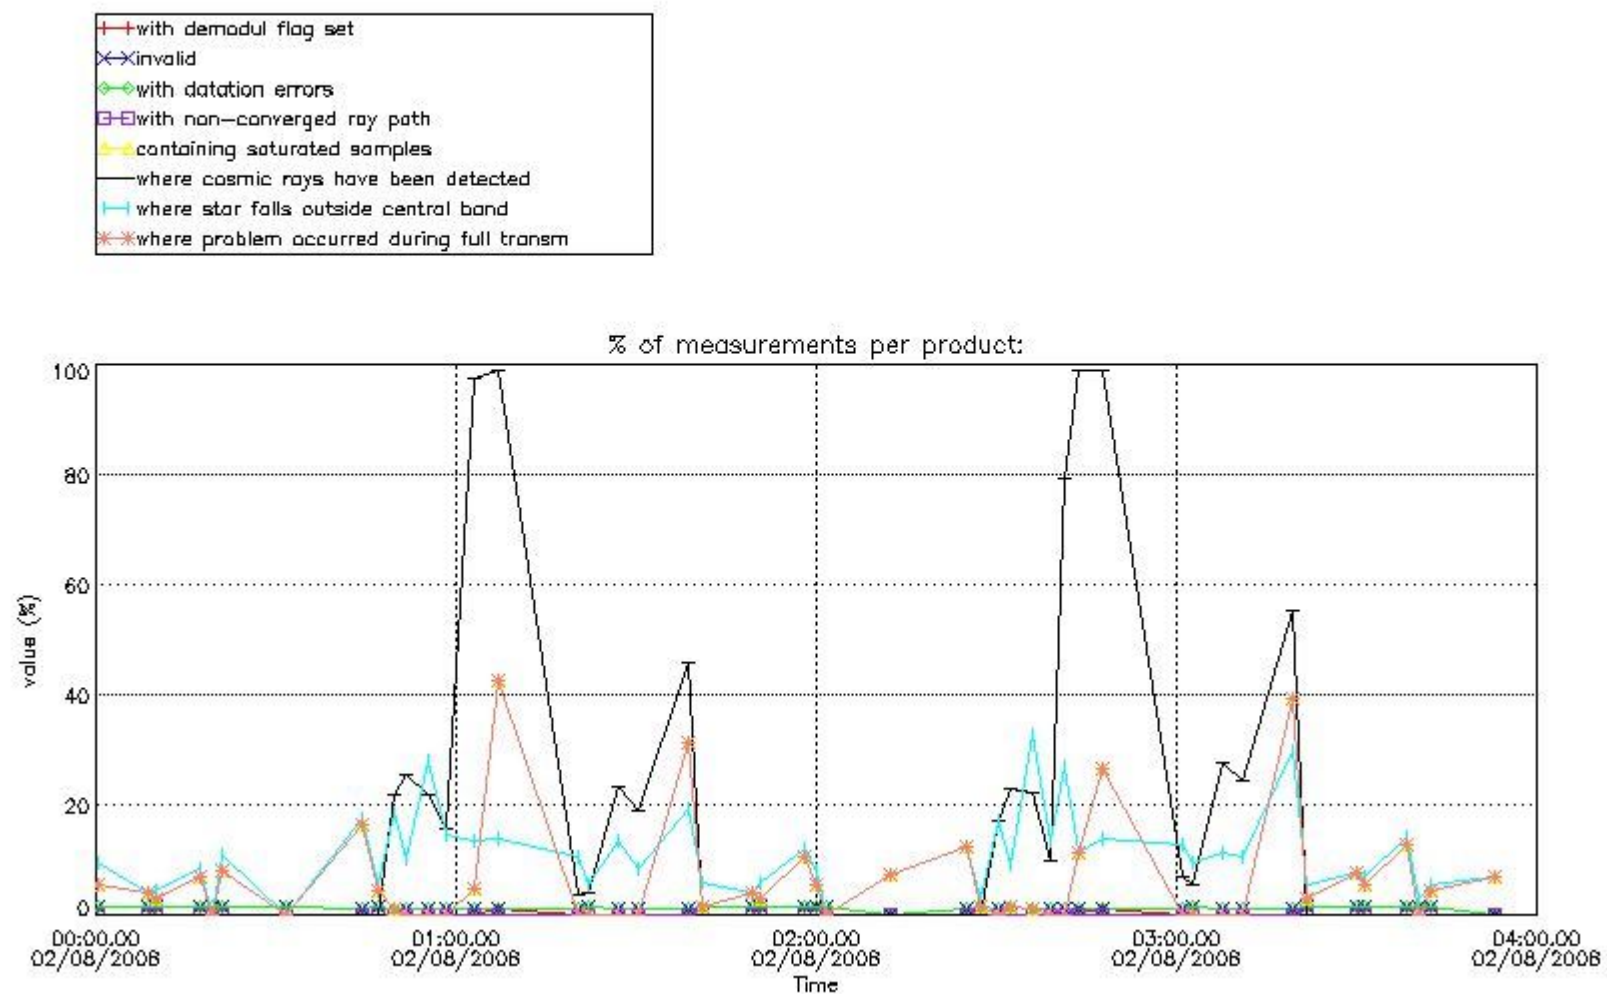

5.1 Percentage of products during reporting period with:

At least one measurement with demodulation flag set:	27.0833 %
Reference spectrum computed from DB:	0.00000 %
Reference spectrum with small number of measurements:	0.00000 %
SATU data not used:	0.00000 %

5.2 Plot quality information per product (time dependant)

5.3 Plot quality information per product (world map)