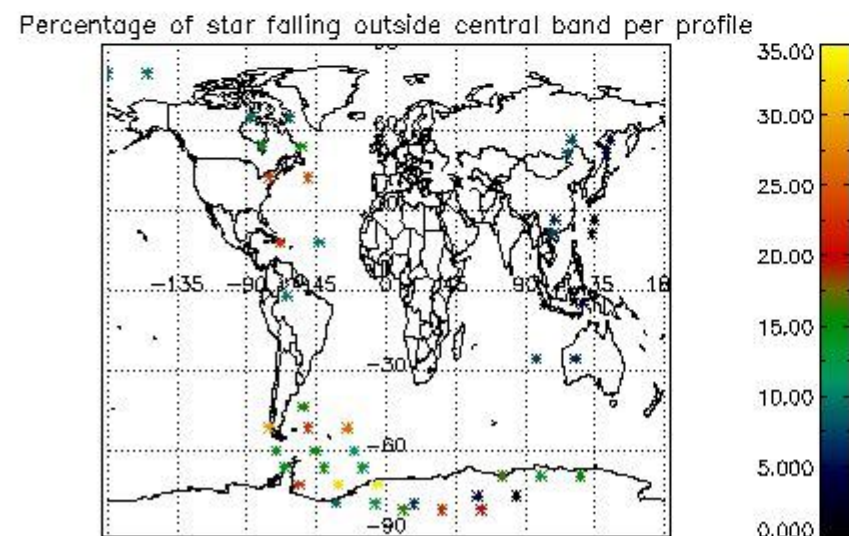

6. Statistics and plot of tangent altitude of the last measurement (DARK & BRIGHT products without errors)

6.1 Statistics on tangent altitude lost:

Statistics	DARK	BRIGHT	TWILIGHT
Mean:	12.095	20.050	NaN
St. deviation:	4.3146	4.8075	NaN
Maximum:	18.800	26.640	NaN
Minimum:	4.3521	10.773	NaN
Number of data:	16.000	22.000	NaN

6.2 Plot for DARK limb products