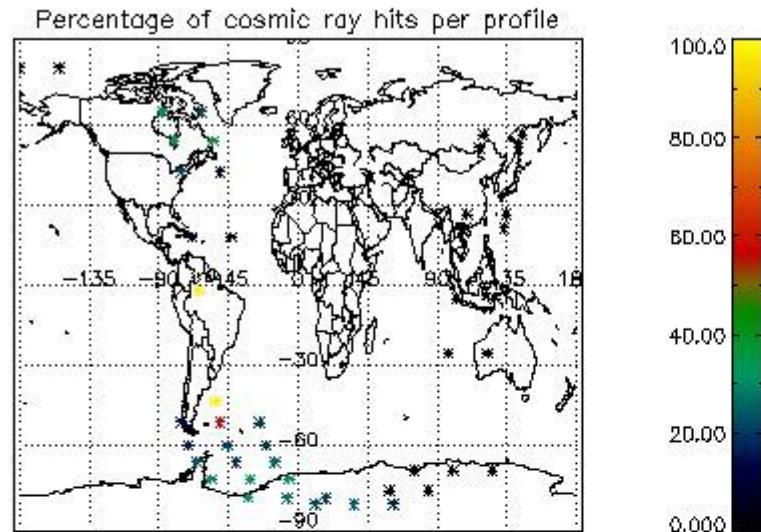

6. Statistics and plot of tangent altitude of the last measurement (DARK & BRIGHT products without errors)

6.1 Statistics on tangent altitude lost:

Statistics	DARK	BRIGHT	TWILIGHT
Mean:	12.095	20.050	NaN
St. deviation:	4.3146	4.8075	NaN
Maximum:	18.800	26.640	NaN
Minimum:	4.3521	10.773	NaN
Number of data:	16.000	22.000	NaN

6.2 Plot for DARK limb products