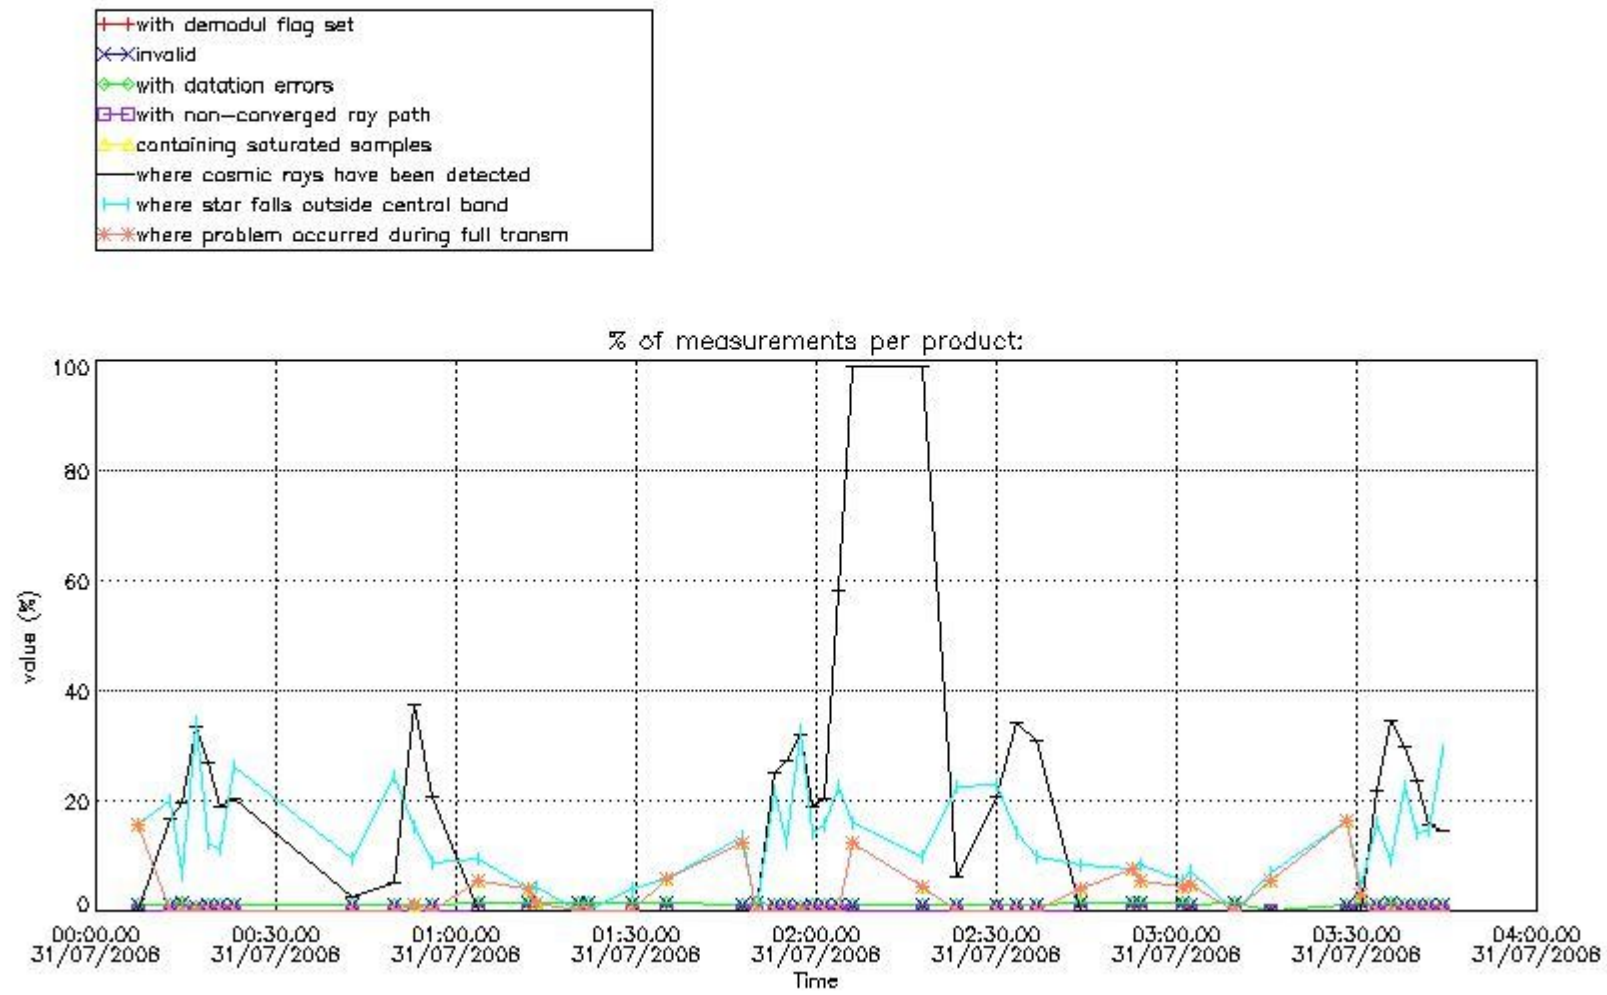

At least one measurement with demodulation flag set:	21.2766 %
Reference spectrum computed from DB:	0.00000 %
Reference spectrum with small number of measurements:	0.00000 %
SATU data not used:	0.00000 %

5.2 Plot quality information per product (time dependant)

5.3 Plot quality information per product (world map)