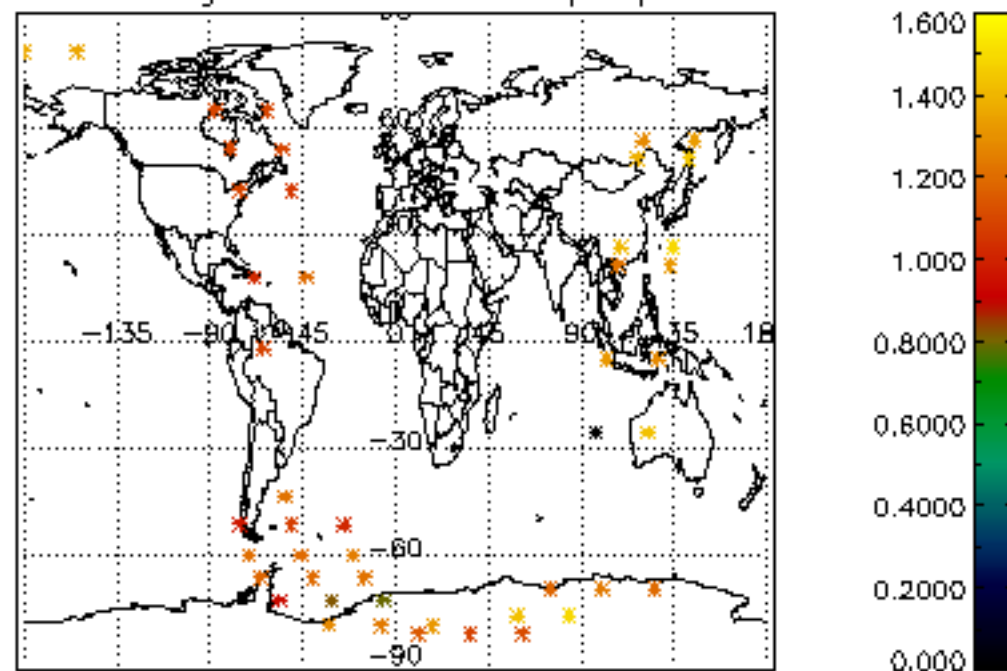

Percentage of datation errors per profile