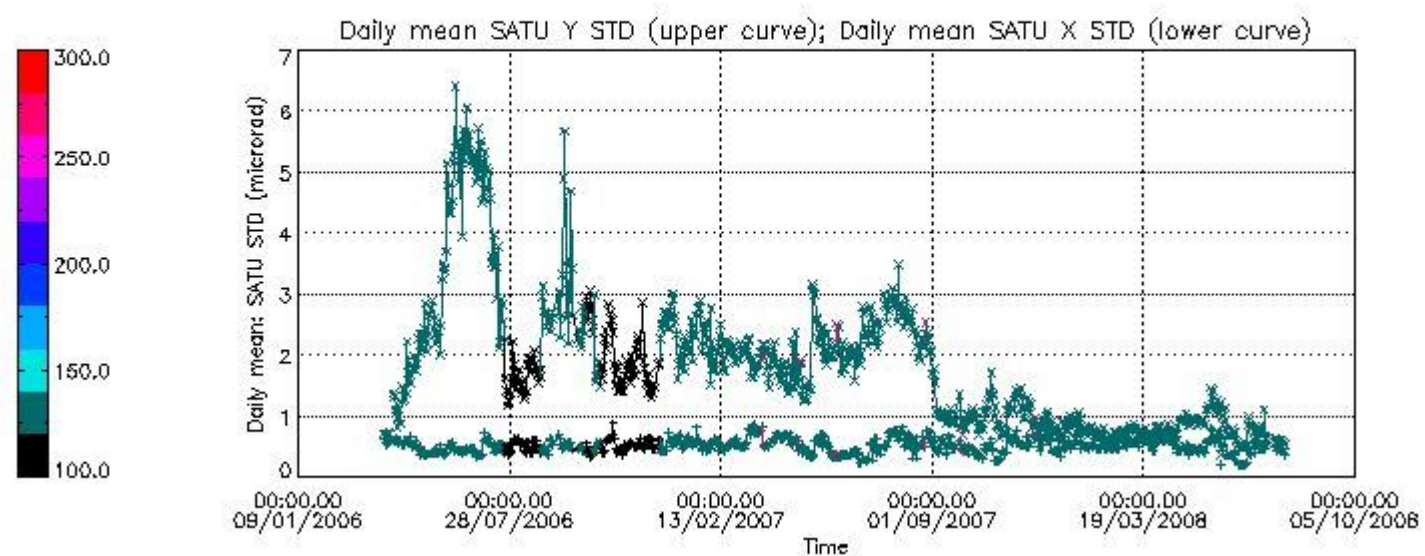

Number of data:	15000.	15000.	18950.	18950.

7.2.2 Trend of daily SATU NEA St. deviation since 1st April 2006 (dark limb)

The long term trend of the SATU 'X' and 'Y' standard deviations should be constant during the whole mission.

The colorbar represents the start tangent altitude (km) of the occultations.

Upper curve: STD of SATU Y axis

Lower curve: STD of SATU X axis

8. Auxiliary Data Files used for the production reported in section 2.4

The number reported in the third column indicates since which file (see list in section 2.4) the corresponding auxiliary file has been used. The fourth column is the date of those product files.

Type	Auxiliary Filename	Used since product	Used since product date
INST_PHYS_CHARACTERISTICS	GOM_INS_AXNIEC20050627_150713_20030716_120000_20100101_000000	1	31-JUL-2008 00:07:01
CALIBRATION_DATABASE	GOM_CAL_AXVIEC20080711_132227_20080708_000000_20100101_000000	1	31-JUL-2008 00:07:01
LEVEL-1B_PROC_CONFIG	GOM_PR1_AXNIEC20050627_151042_20020301_000000_20100101_000000	1	31-JUL-2008 00:07:01
STAR_CATALOGUE	GOM_CAT_AXVIEC20020121_161009_20020101_000000_20200101_000000	1	31-JUL-2008 00:07:01
STELLAR_SPECTRA_DATABANK	GOM_STS_AXNIEC20040308_103538_20020101_160000_20100101_000000	1	31-JUL-2008 00:07:01
ECMWF_FILE	AUX_ECF_AXNECM20080730_072113_20080730_210000_20080731_090000	1	31-JUL-2008 00:07:01
ECMWF_FILE	AUX_ECF_AXNECM20080730_190113_20080731_030000_20080731_150000	41	31-JUL-2008 03:28:13
OPTIONAL_ECMWF_FILE	MISSING	1	31-JUL-2008 00:07:01
ORBIT_DATA_FILE	DOR_NAV_OPNPDE20080730_205656_000060572070_00429_33549_6056.N1	1	31-JUL-2008 00:07:01
ORBIT_DATA_FILE	DOR_NAV_OPNPDE20080730_224311_000057382070_00430_33550_6057.N1	8	31-JUL-2008 00:25:20
ORBIT_DATA_FILE	DOR_NAV_OPNPDE20080731_002408_000054192070_00431_33551_6058.N1	27	31-JUL-2008 02:03:45
ORBIT_DATA_FILE	DOR_NAV_OPNPDE20080731_015947_000044632070_00432_33552_6059.N1	41	31-JUL-2008 03:28:13