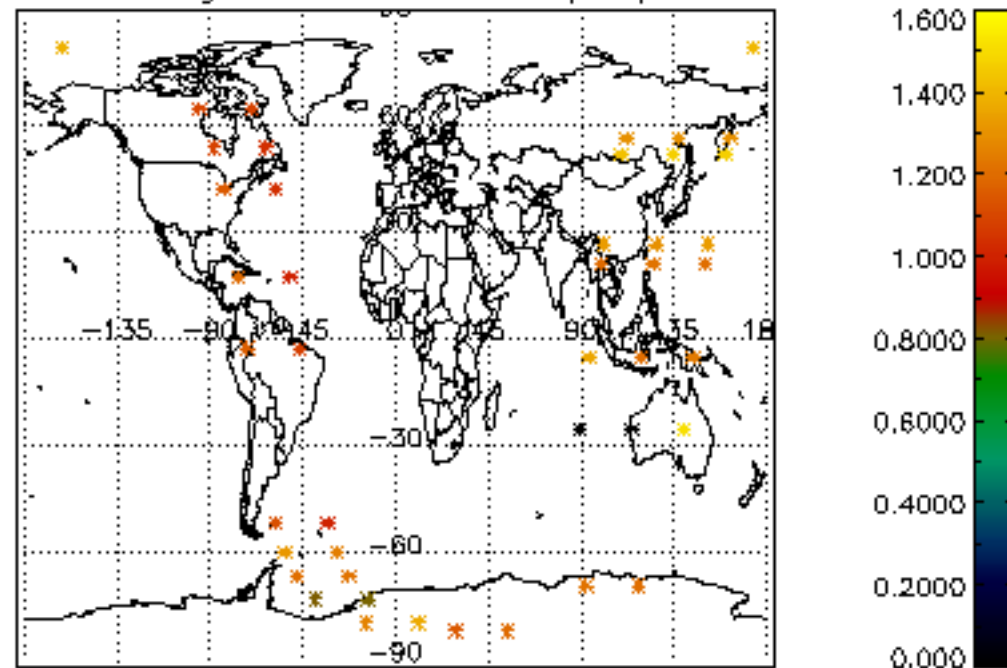

Percentage of datation errors per profile