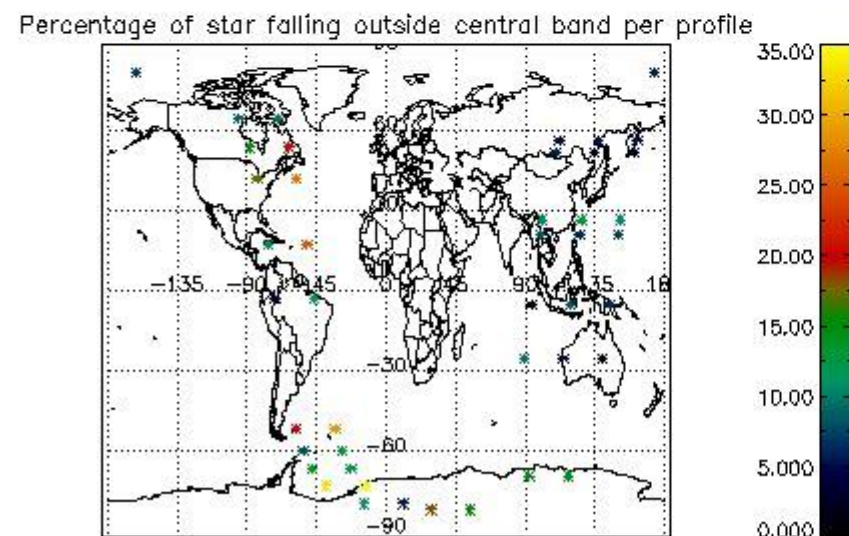

6. Statistics and plot of tangent altitude of the last measurement (DARK & BRIGHT products without errors)

6.1 Statistics on tangent altitude lost:

Statistics	DARK	BRIGHT	TWILIGHT
Mean:	13.170	20.086	NaN
St. deviation:	5.7015	3.9658	NaN
Maximum:	22.204	28.752	NaN
Minimum:	4.4993	12.258	NaN
Number of data:	12.000	24.000	NaN

6.2 Plot for DARK limb products