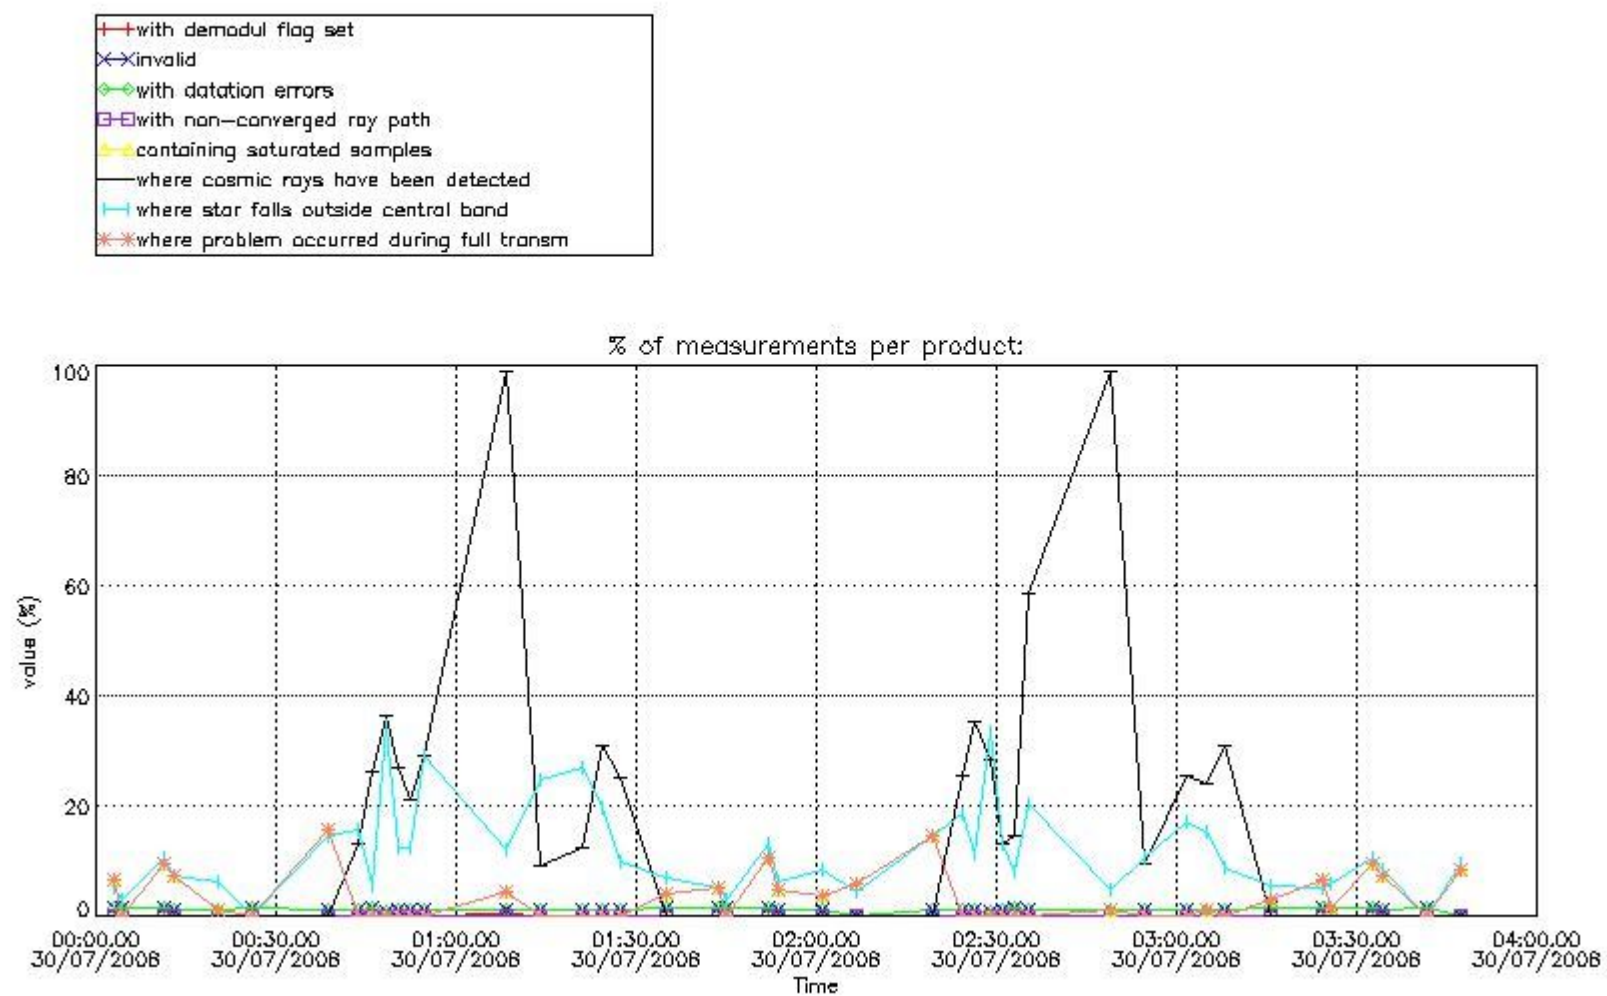

At least one measurement with demodulation flag set:	15.9091 %
Reference spectrum computed from DB:	0.00000 %
Reference spectrum with small number of measurements:	0.00000 %
SATU data not used:	0.00000 %

5.2 Plot quality information per product (time dependant)

5.3 Plot quality information per product (world map)