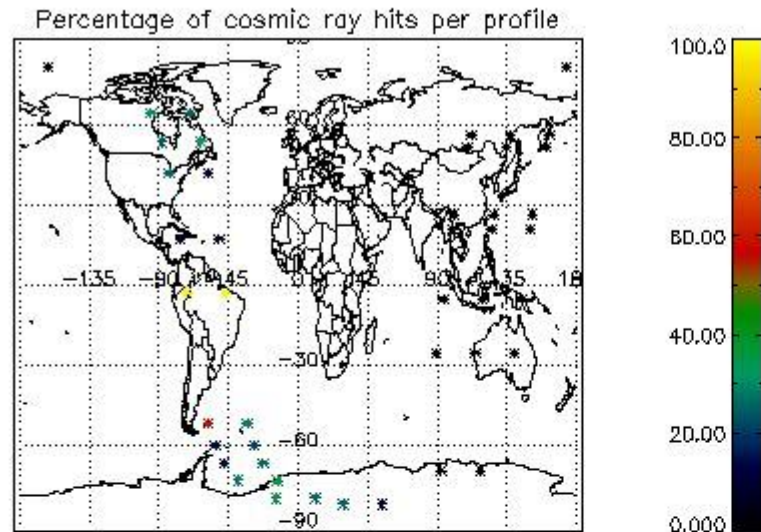

6. Statistics and plot of tangent altitude of the last measurement (DARK & BRIGHT products without errors)

6.1 Statistics on tangent altitude lost:

Statistics	DARK	BRIGHT	TWILIGHT
Mean:	13.170	20.086	NaN
St. deviation:	5.7015	3.9658	NaN
Maximum:	22.204	28.752	NaN
Minimum:	4.4993	12.258	NaN
Number of data:	12.000	24.000	NaN

6.2 Plot for DARK limb products