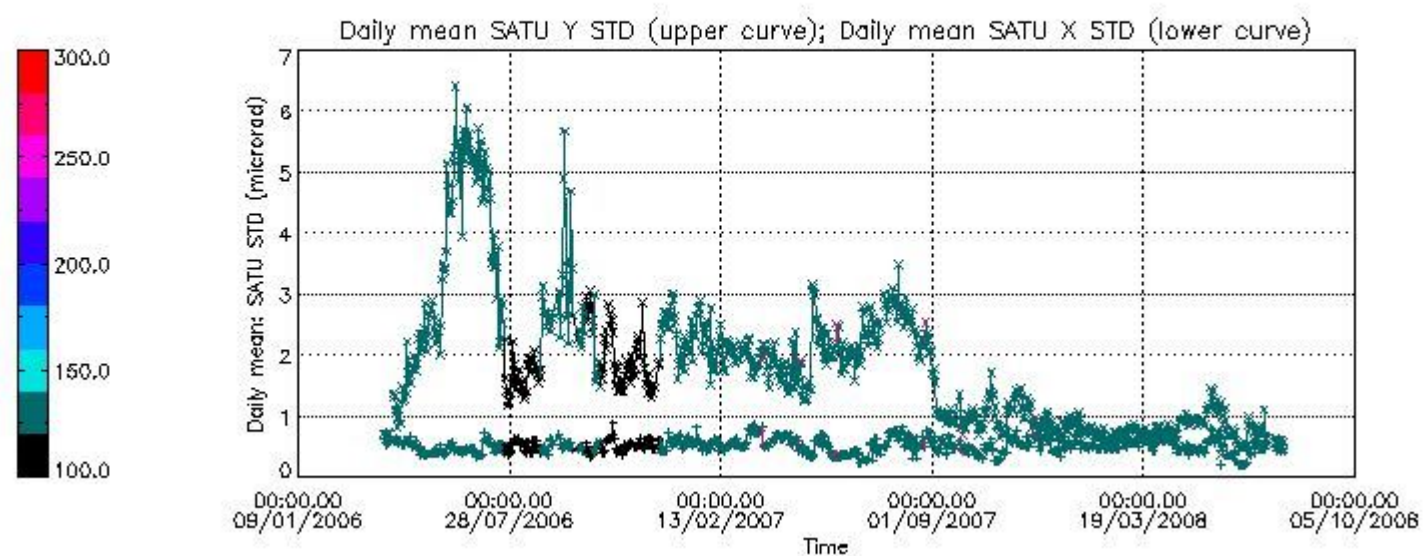

Number of data:	11450.	11450.	20500.	20500.

7.2.2 Trend of daily SATU NEA St. deviation since 1st April 2006 (dark limb)

The long term trend of the SATU 'X' and 'Y' standard deviations should be constant during the whole mission.

The colorbar represents the start tangent altitude (km) of the occultations.

Upper curve: STD of SATU Y axis

Lower curve: STD of SATU X axis

8. Auxiliary Data Files used for the production reported in section 2.4

The number reported in the third column indicates since which file (see list in section 2.4) the corresponding auxiliary file has been used. The fourth column is the date of those product files.

Type	Auxiliary Filename	Used since product	Used since product date
INST_PHYS_CHARACTERISTICS	GOM_INS_AXNIEC20050627_150713_20030716_120000_20100101_000000	1	30-JUL-2008 00:02:59
CALIBRATION_DATABASE	GOM_CAL_AXVIEC20080711_132227_20080708_000000_20100101_000000	1	30-JUL-2008 00:02:59
LEVEL-1B_PROC_CONFIG	GOM_PR1_AXNIEC20050627_151042_20020301_000000_20100101_000000	1	30-JUL-2008 00:02:59
STAR_CATALOGUE	GOM_CAT_AXVIEC20020121_161009_20020101_000000_20200101_000000	1	30-JUL-2008 00:02:59
STELLAR_SPECTRA_DATABANK	GOM_STS_AXNIEC20040308_103538_20020101_160000_20100101_000000	1	30-JUL-2008 00:02:59
ECMWF_FILE	AUX_ECF_AXNECM20080729_072110_20080729_210000_20080730_090000	1	30-JUL-2008 00:02:59
OPTIONAL_ECMWF_FILE	MISSING	1	30-JUL-2008 00:02:59
ORBIT_DATA_FILE	DOR_NAV_OPNPDE20080729_213415_000057382070_00415_33535_6049.N1	1	30-JUL-2008 00:02:59
ORBIT_DATA_FILE	DOR_NAV_OPNPDE20080729_231512_000057382070_00416_33536_6050.N1	14	30-JUL-2008 00:56:53
ORBIT_DATA_FILE	DOR_NAV_OPNPDE20080730_005609_000041442070_00417_33537_6051.N1	27	30-JUL-2008 02:19:14
ORBIT_DATA_FILE	DOR_NAV_OPNPDE20080730_021032_000054192070_00418_33538_6052.N1	28	30-JUL-2008 02:24:24
ORBIT_DATA_FILE	DOR_NAV_OPNPDE20080730_005609_000041442070_00417_33537_6051.N1	30	30-JUL-2008 02:28:54