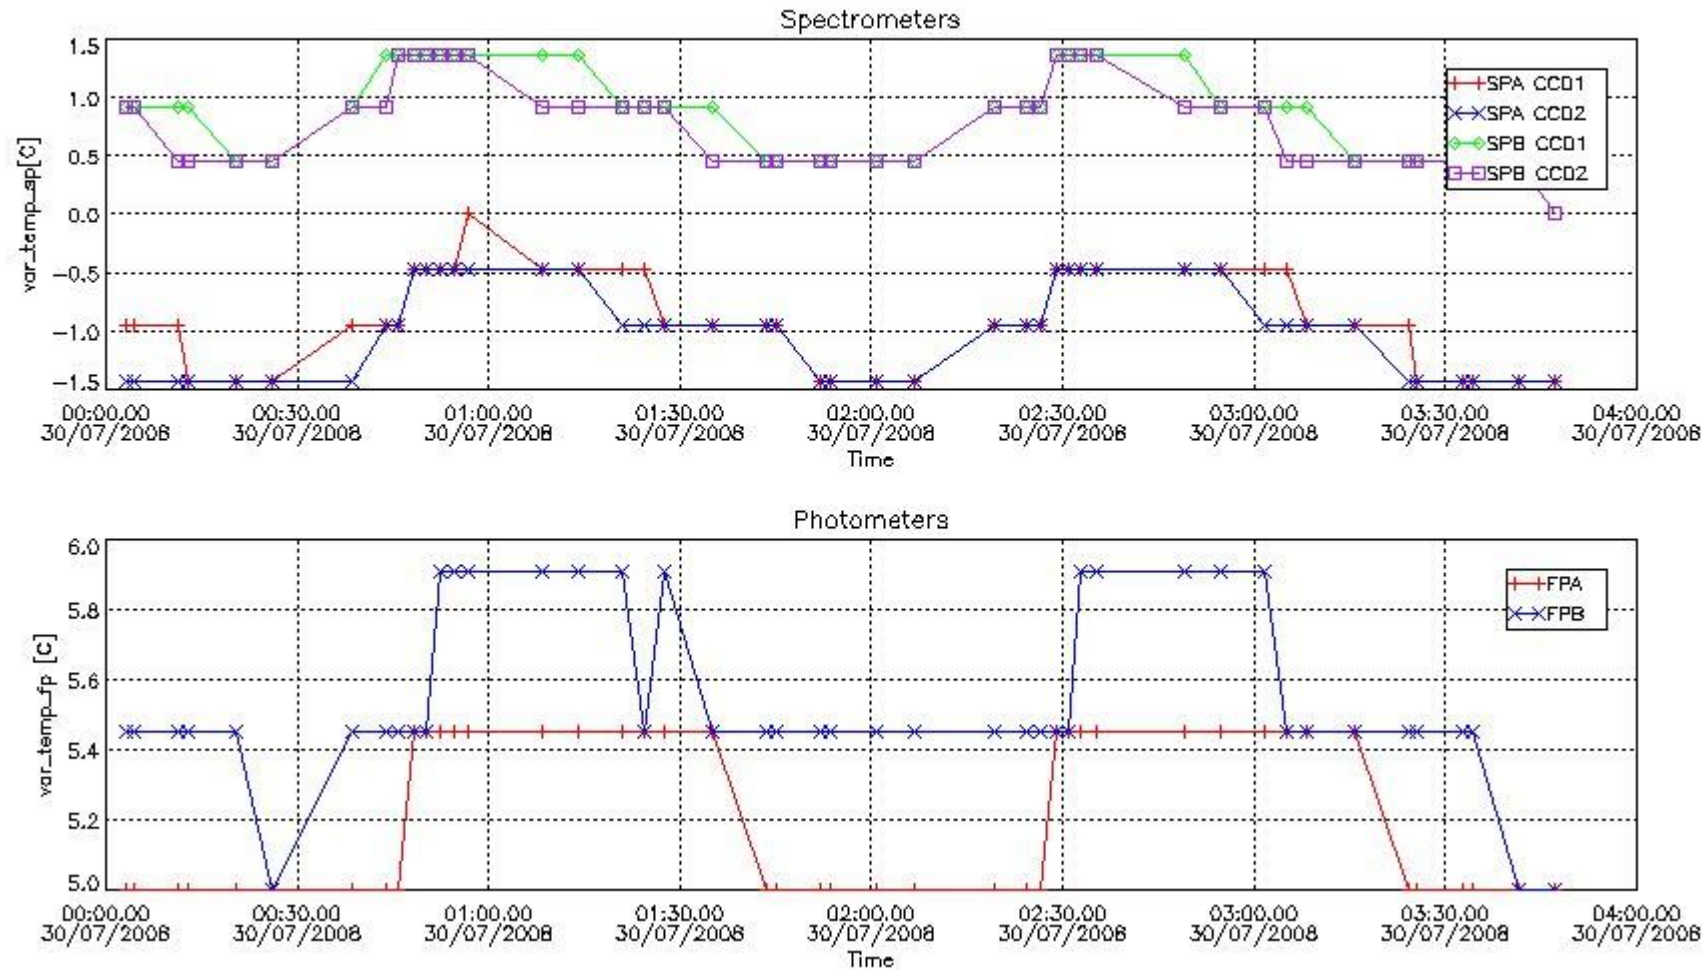

4. Overview of dark signal processing per product

The Dark Charge (DC) is a temperature-dependant signal added to the useful measurements and it is therefore subtracted from them during the processing. There are two phenomena that produce a continuous increase of the DC: the "hot pixels" (a pixel is "hot" when its DC exceeds by a significant amount its value measured on ground at the same temperature) and the "Random Telegraphic Signal" (abrupt change positive or negative of the CCD pixel signal, random in time, affecting only the DC part of the signal and not the photon generated signal).

In this section a list of products that did not use the Dark Sky Area (DSA) observation for the DC computation is given. It is also provided the mean DC plot per product for dark limb products with no error flag set.

4.1 All products used the DSA observation for the DC computation

4.2 Plot of mean dark charges per product: only products in DARK limb conditions without errors are used