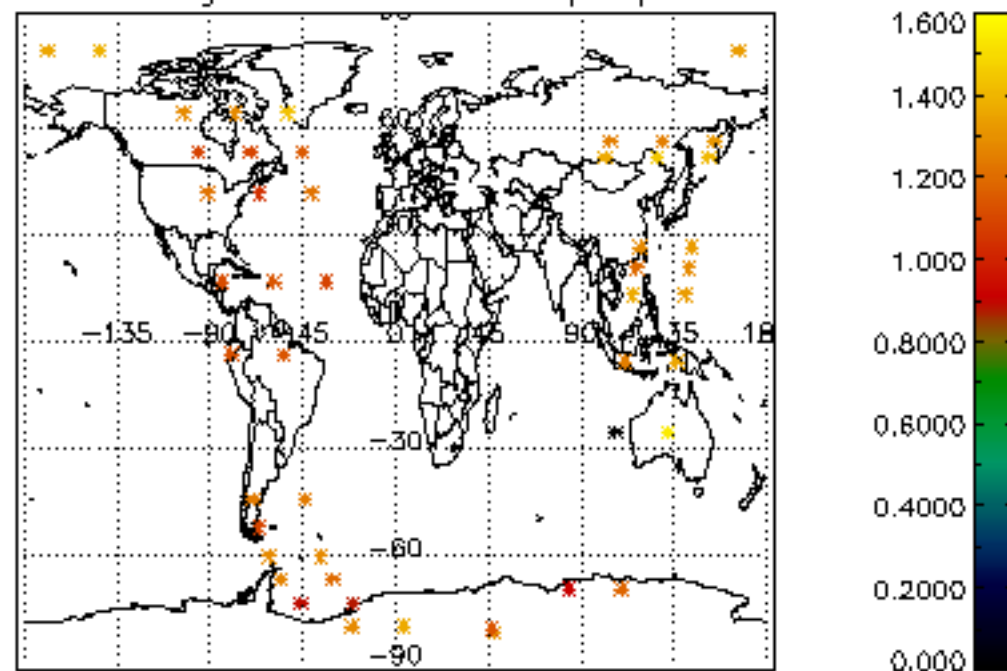

Percentage of datation errors per profile