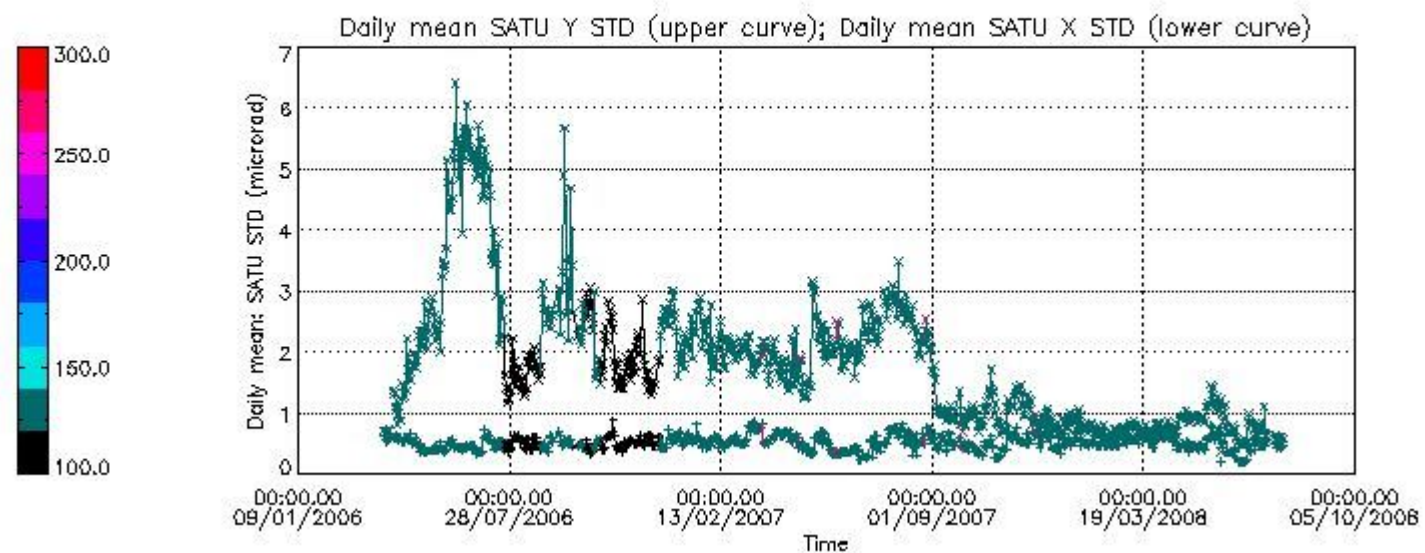

Number of data:	13200.	13200.	19600.	19600.

7.2.2 Trend of daily SATU NEA St. deviation since 1st April 2006 (dark limb)

The long term trend of the SATU 'X' and 'Y' standard deviations should be constant during the whole mission.

The colorbar represents the start tangent altitude (km) of the occultations.

Upper curve: STD of SATU Y axis
Lower curve: STD of SATU X axis

8. Auxiliary Data Files used for the production reported in section 2.4

The number reported in the third column indicates since which file (see list in section 2.4) the corresponding auxiliary file has been used. The fourth column is the date of those product files.

Type	Auxiliary Filename	Used since product	Used since product date
INST_PHYS_CHARACTERISTICS	GOM_INS_AXNIEC20050627_150713_20030716_120000_20100101_000000	1	29-JUL-2008 00:04:55
CALIBRATION_DATABASE	GOM_CAL_AXVIEC20080711_132227_20080708_000000_20100101_000000	1	29-JUL-2008 00:04:55
LEVEL-1B_PROC_CONFIG	GOM_PR1_AXNIEC20050627_151042_20020301_000000_20100101_000000	1	29-JUL-2008 00:04:55
STAR_CATALOGUE	GOM_CAT_AXVIEC20020121_161009_20020101_000000_20200101_000000	1	29-JUL-2008 00:04:55
STELLAR_SPECTRA_DATABANK	GOM_STS_AXNIEC20040308_103538_20020101_160000_20100101_000000	1	29-JUL-2008 00:04:55
ECMWF_FILE	AUX_ECF_AXNECM20080728_072113_20080728_210000_20080729_090000	1	29-JUL-2008 00:04:55
OPTIONAL_ECMWF_FILE	MISSING	1	29-JUL-2008 00:04:55
ORBIT_DATA_FILE	DOR_NAV_OPNPDE20080728_220615_000057382070_00401_33521_6043.N1	1	29-JUL-2008 00:04:55
ORBIT_DATA_FILE	DOR_NAV_OPNPDE20080728_234712_000054192070_00402_33522_6044.N1	19	29-JUL-2008 01:26:11
ORBIT_DATA_FILE	DOR_NAV_OPNPDE20080729_012250_000044632070_00403_33523_6045.N1	34	29-JUL-2008 02:50:51