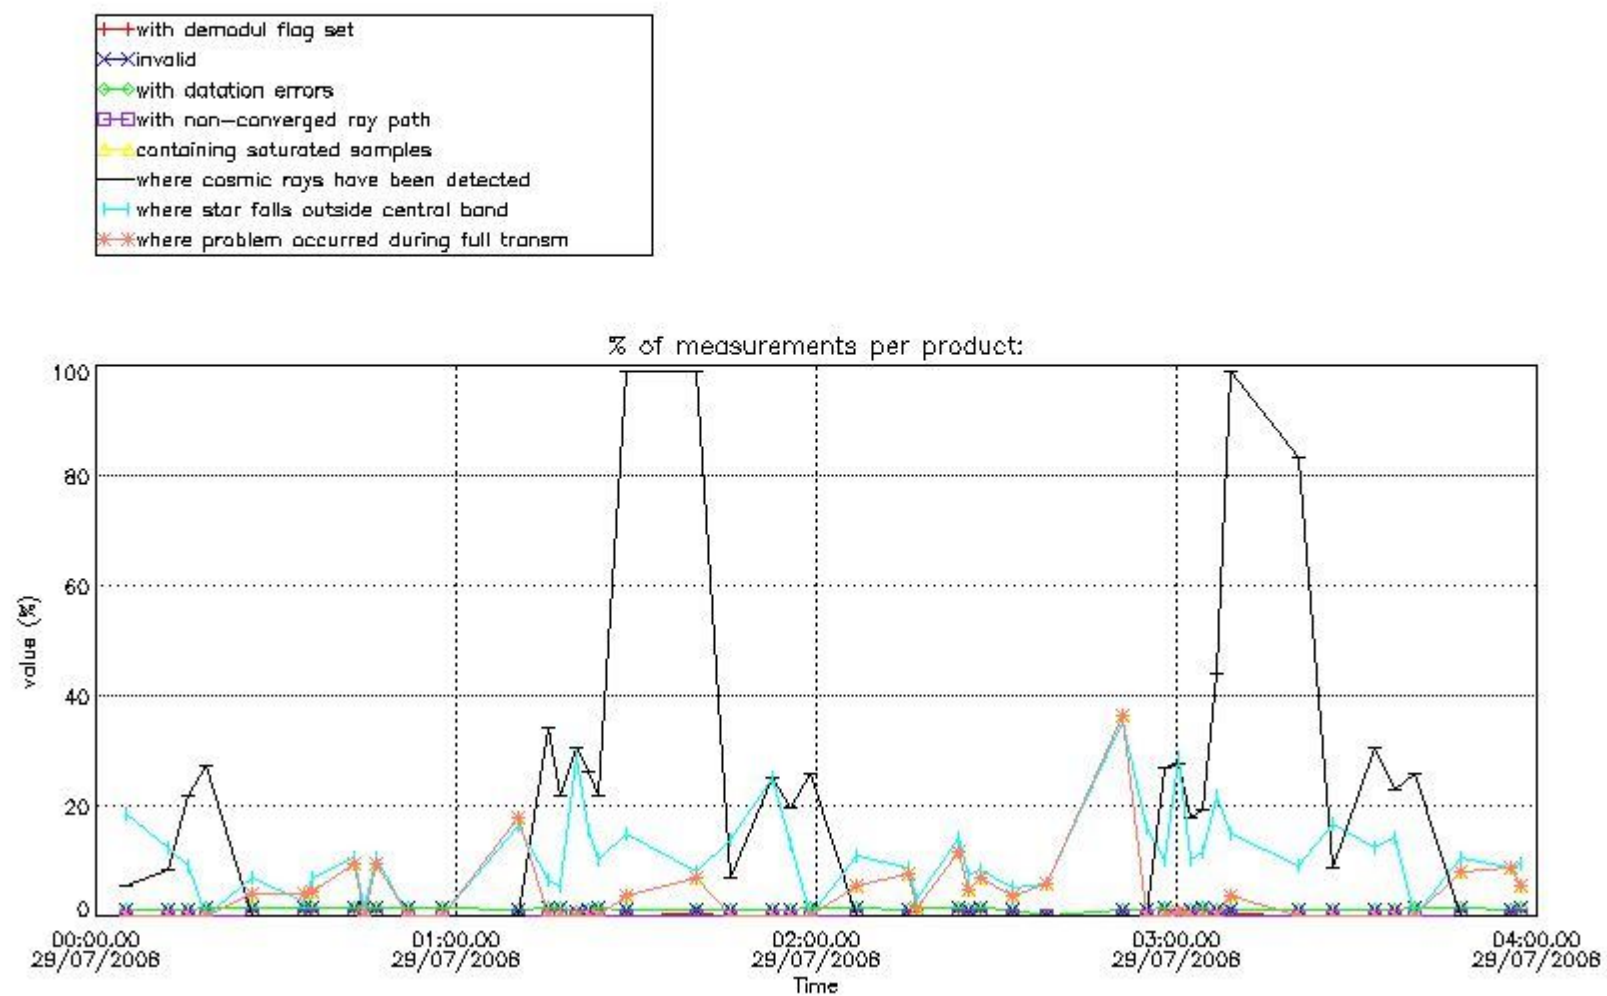

At least one measurement with demodulation flag set:	16.6667 %
Reference spectrum computed from DB:	0.00000 %
Reference spectrum with small number of measurements:	0.00000 %
SATU data not used:	0.00000 %

5.2 Plot quality information per product (time dependant)

5.3 Plot quality information per product (world map)