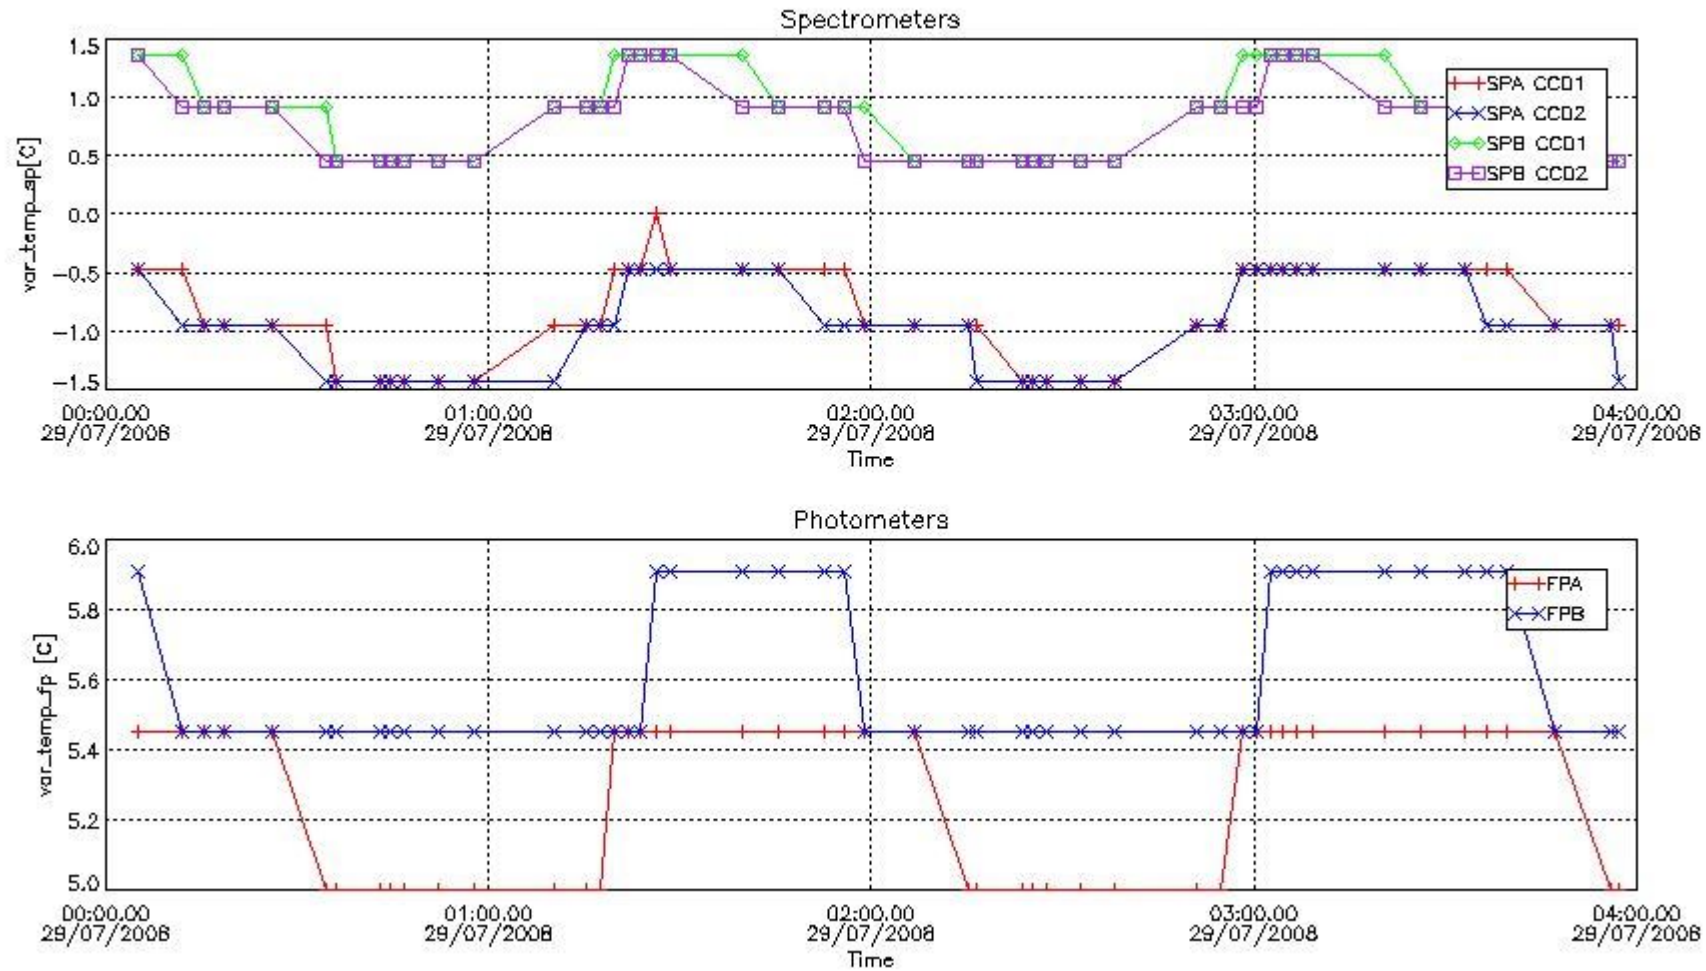

4. Overview of dark signal processing per product

The Dark Charge (DC) is a temperature-dependant signal added to the useful measurements and it is therefore subtracted from them during the processing. There are two phenomena that produce a continuous increase of the DC: the "hot pixels" (a pixel is "hot" when its DC exceeds by a significant amount its value measured on ground at the same temperature) and the "Random Telegraphic Signal" (abrupt change positive or negative of the CCD pixel signal, random in time, affecting only the DC part of the signal and not the photon generated signal).

In this section a list of products that did not use the Dark Sky Area (DSA) observation for the DC computation is given. It is also provided the mean DC plot per product for dark limb products with no error flag set.

4.1 All products used the DSA observation for the DC computation

4.2 Plot of mean dark charges per product: only products in DARK limb conditions without errors are used