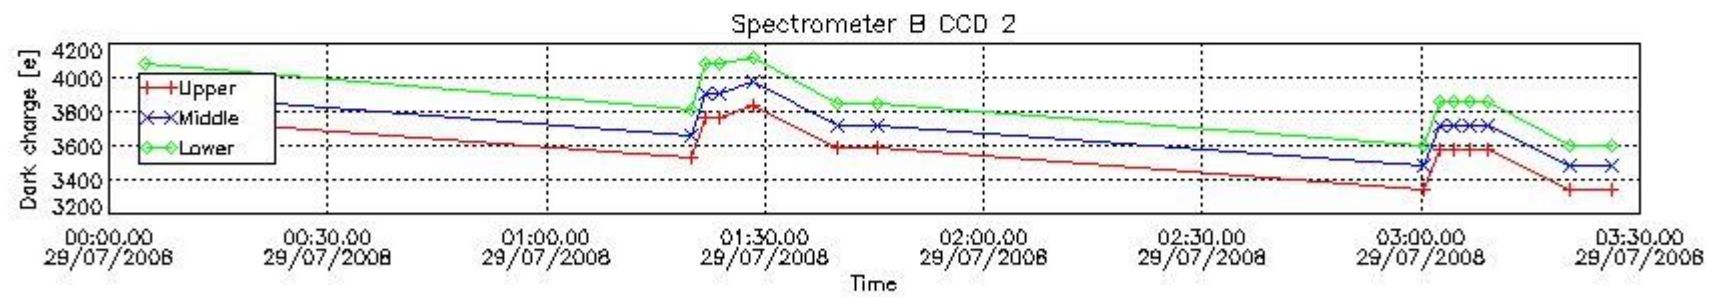

5. Demodulation flag and quality information monitoring

In this section it is presented the modulation information extracted from the pcd (product confidence data) at measurement level and information extracted from the Quality Summary dataset. Only products without errors (error flag in the MPH set to "0") are used.

5.1 Percentage of products during reporting period with: