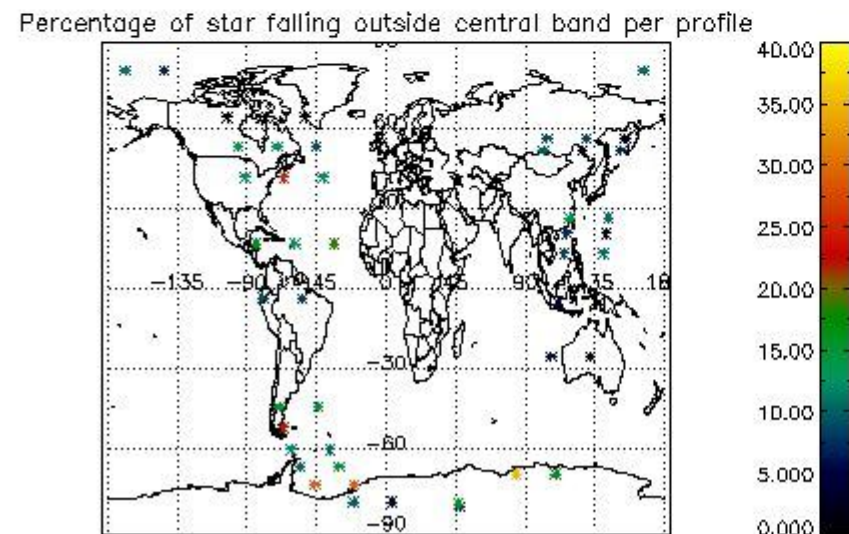

5.2 Plot quality information per product (time dependant)

5.3 Plot quality information per product (world map)

6. Statistics and plot of tangent altitude of the last measurement (DARK & BRIGHT products without errors)