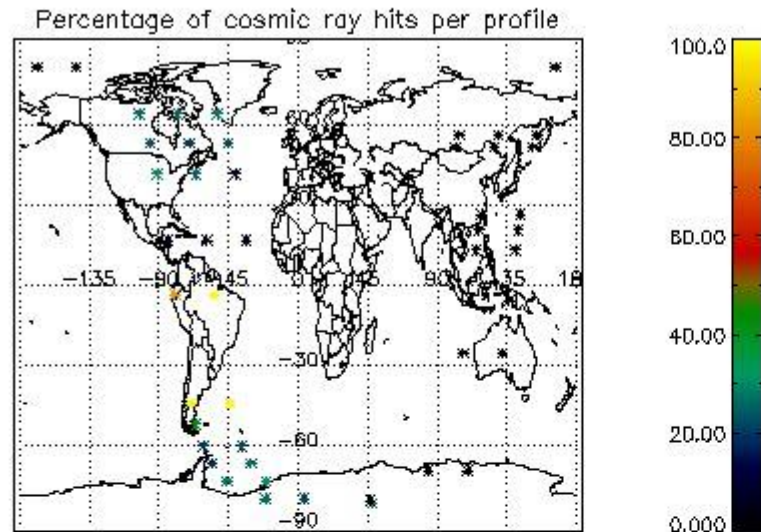

6. Statistics and plot of tangent altitude of the last measurement (DARK & BRIGHT products without errors)

6.1 Statistics on tangent altitude lost:

Statistics	DARK	BRIGHT	TWILIGHT
Mean:	14.342	19.507	NaN
St. deviation:	3.8251	5.1014	NaN
Maximum:	20.377	28.512	NaN
Minimum:	7.1078	4.0091	NaN
Number of data:	14.000	23.000	NaN

6.2 Plot for DARK limb products