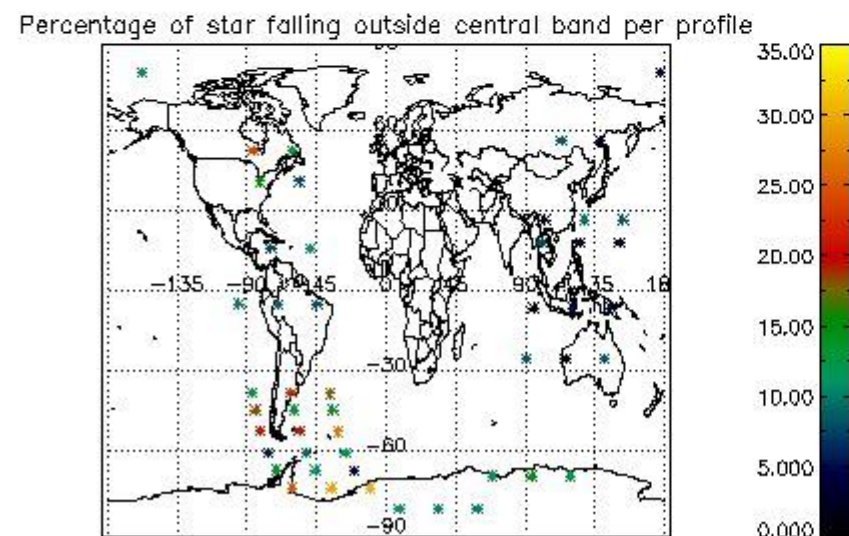

6. Statistics and plot of tangent altitude of the last measurement (DARK & BRIGHT products without errors)

6.1 Statistics on tangent altitude lost:

Statistics	DARK	BRIGHT	TWILIGHT
Mean:	14.500	20.714	NaN
St. deviation:	4.3068	3.8471	NaN
Maximum:	20.709	29.634	NaN
Minimum:	6.5338	14.674	NaN
Number of data:	23.000	22.000	NaN

6.2 Plot for DARK limb products