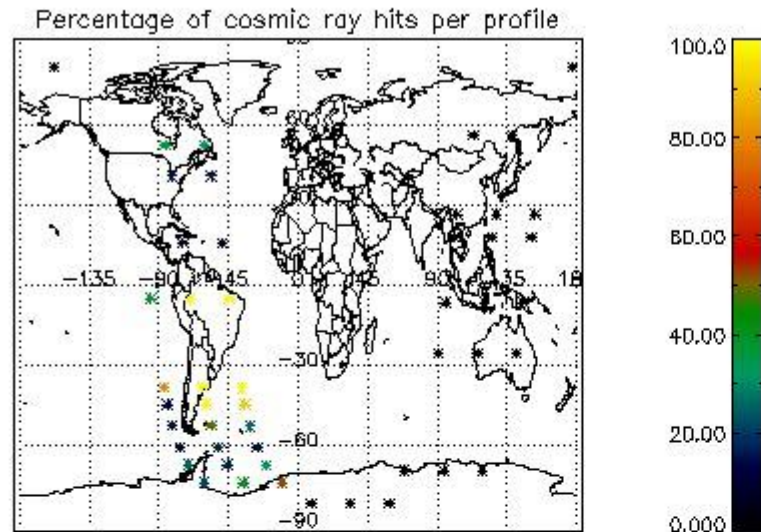

6. Statistics and plot of tangent altitude of the last measurement (DARK & BRIGHT products without errors)

6.1 Statistics on tangent altitude lost:

Statistics	DARK	BRIGHT	TWILIGHT
Mean:	14.500	20.714	NaN
St. deviation:	4.3068	3.8471	NaN
Maximum:	20.709	29.634	NaN
Minimum:	6.5338	14.674	NaN
Number of data:	23.000	22.000	NaN

6.2 Plot for DARK limb products