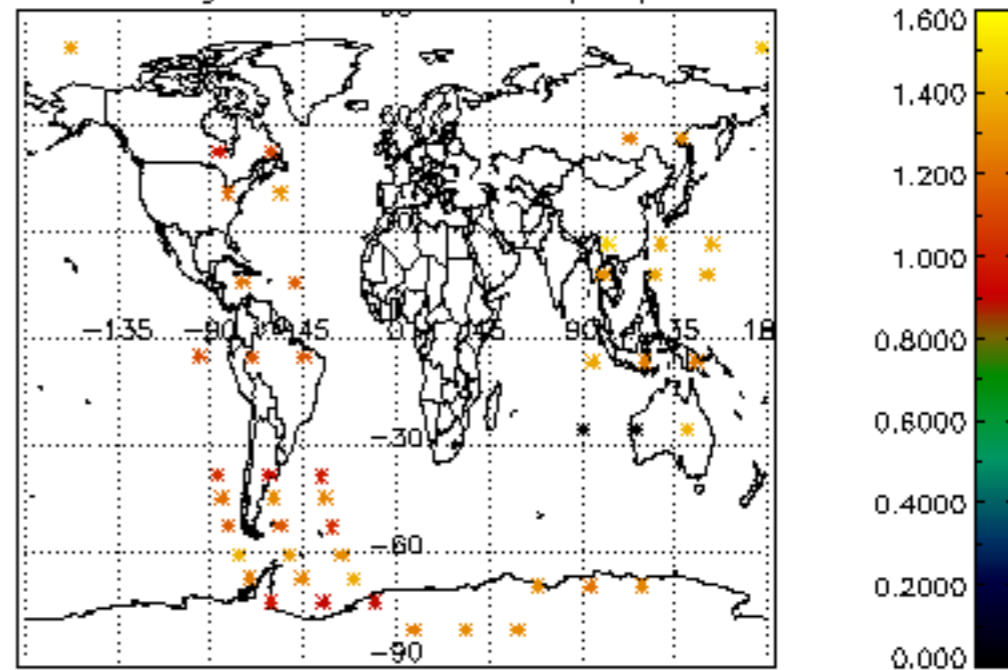

Percentage of cosmic ray hits per profile

Percentage of datation errors per profile

Percentage of star falling outside central band per profile

Percentage of saturation errors per profile

Tangent altitude at which the star is lost