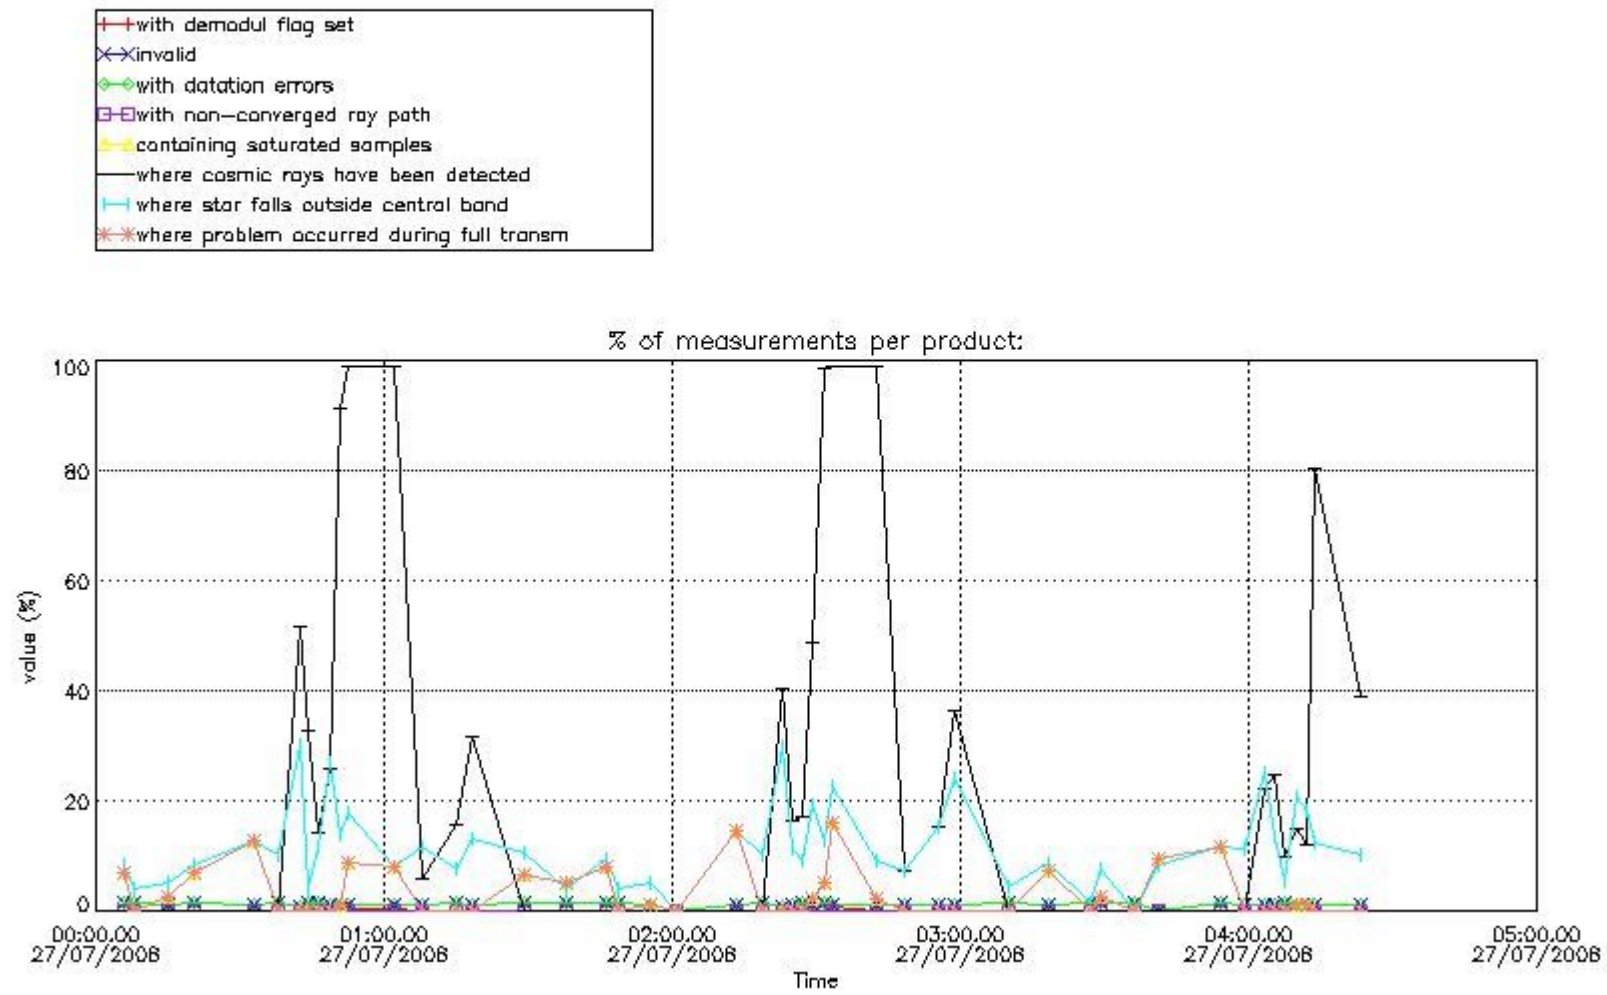

At least one measurement with demodulation flag set:	24.4898 %
Reference spectrum computed from DB:	0.00000 %
Reference spectrum with small number of measurements:	0.00000 %
SATU data not used:	0.00000 %

5.2 Plot quality information per product (time dependant)

5.3 Plot quality information per product (world map)