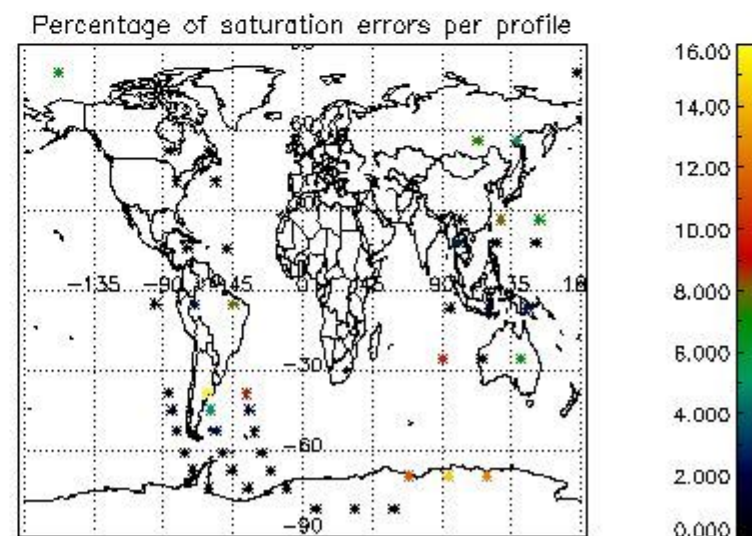

6. Statistics and plot of tangent altitude of the last measurement (DARK & BRIGHT products without errors)

6.1 Statistics on tangent altitude lost:

Statistics	DARK	BRIGHT	TWILIGHT
Mean:	14.500	20.714	NaN
St. deviation:	4.3068	3.8471	NaN
Maximum:	20.709	29.634	NaN
Minimum:	6.5338	14.674	NaN
Number of data:	23.000	22.000	NaN

6.2 Plot for DARK limb products