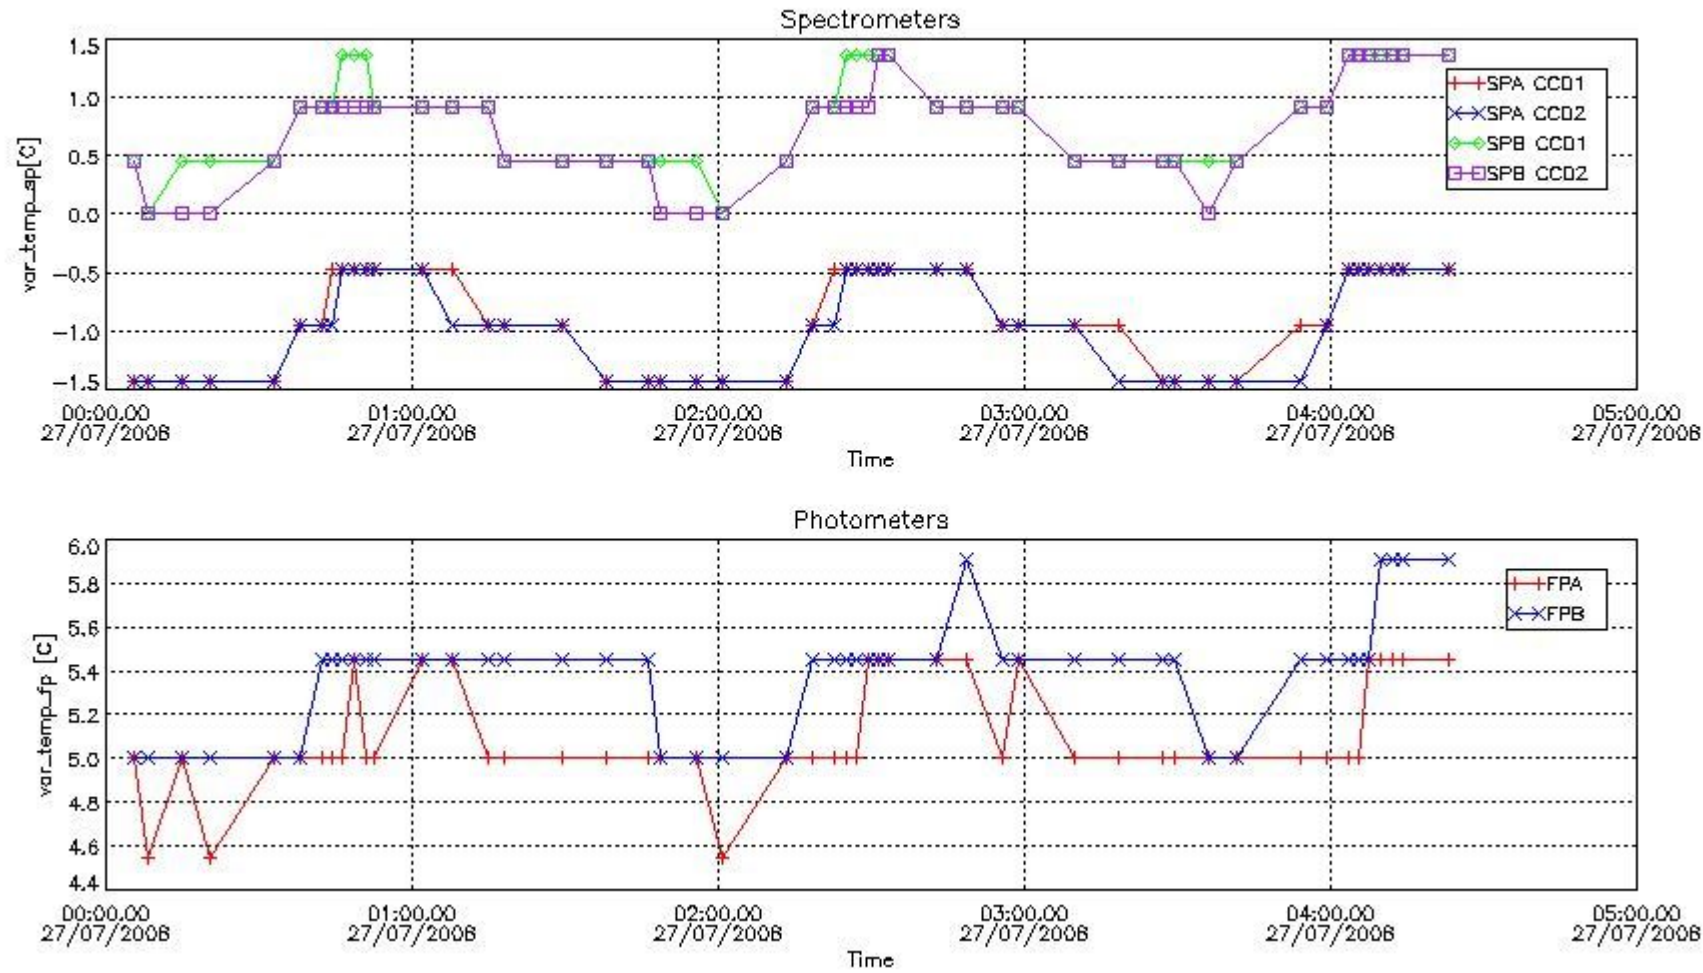

4. Overview of dark signal processing per product

The Dark Charge (DC) is a temperature-dependant signal added to the useful measurements and it is therefore subtracted from them during the processing. There are two phenomena that produce a continuous increase of the DC: the "hot pixels" (a pixel is "hot" when its DC exceeds by a significant amount its value measured on ground at the same temperature) and the "Random Telegraphic Signal" (abrupt change positive or negative of the CCD pixel signal, random in time, affecting only the DC part of the signal and not the photon generated signal).

In this section a list of products that did not use the Dark Sky Area (DSA) observation for the DC computation is given. It is also provided the mean DC plot per product for dark limb products with no error flag set.

4.1 All products used the DSA observation for the DC computation

4.2 Plot of mean dark charges per product: only products in DARK limb conditions without errors are used