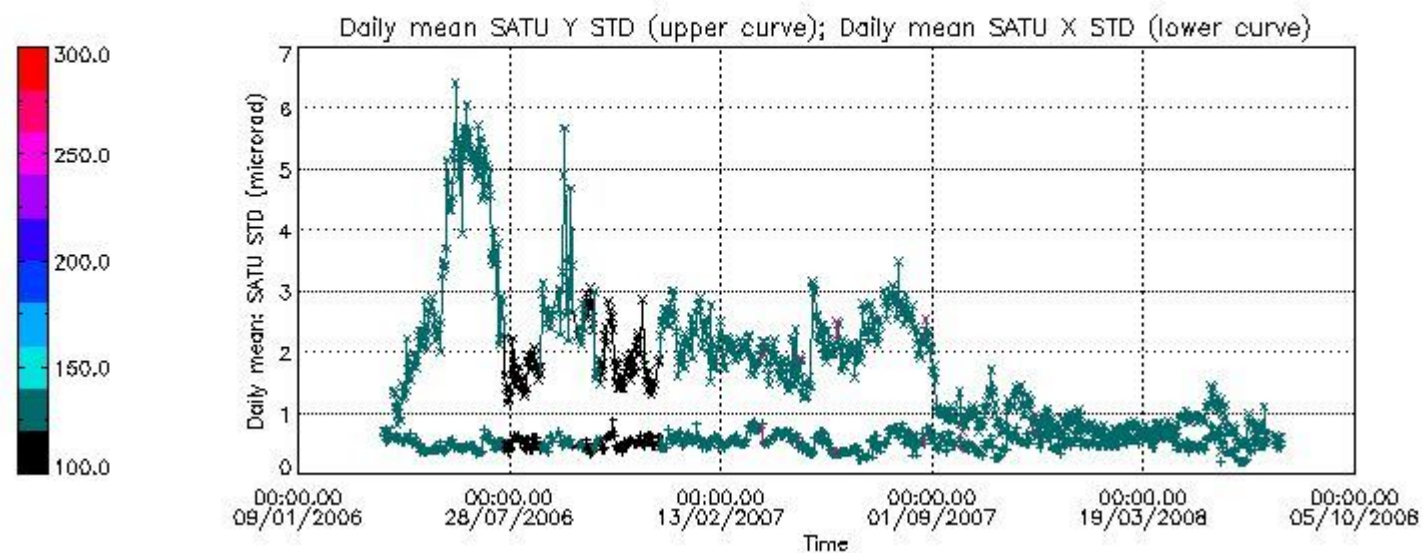

Number of data:	21400.	21400.	18900.	18900.

7.2.2 Trend of daily SATU NEA St. deviation since 1st April 2006 (dark limb)

The long term trend of the SATU 'X' and 'Y' standard deviations should be constant during the whole mission.

The colorbar represents the start tangent altitude (km) of the occultations.

Upper curve: STD of SATU Y axis

Lower curve: STD of SATU X axis

8. Auxiliary Data Files used for the production reported in section 2.4

The number reported in the third column indicates since which file (see list in section 2.4) the corresponding auxiliary file has been used. The fourth column is the date of those product files.

Type	Auxiliary Filename	Used since product	Used since product date
INST_PHYS_CHARACTERISTICS	GOM_INS_AXNIEC20050627_150713_20030716_120000_20100101_000000	1	27-JUL-2008 00:05:41
CALIBRATION_DATABASE	GOM_CAL_AXVIEC20080711_132227_20080708_000000_20100101_000000	1	27-JUL-2008 00:05:41
LEVEL-1B_PROC_CONFIG	GOM_PR1_AXNIEC20050627_151042_20020301_000000_20100101_000000	1	27-JUL-2008 00:05:41
STAR_CATALOGUE	GOM_CAT_AXVIEC20020121_161009_20020101_000000_20200101_000000	1	27-JUL-2008 00:05:41
STELLAR_SPECTRA_DATABANK	GOM_STS_AXNIEC20040308_103538_20020101_160000_20100101_000000	1	27-JUL-2008 00:05:41
ECMWF_FILE	AUX_ECF_AXNECM20080726_072112_20080726_210000_20080727_090000	1	27-JUL-2008 00:05:41
ECMWF_FILE	AUX_ECF_AXNECM20080726_192110_20080727_030000_20080727_150000	41	27-JUL-2008 03:54:04
OPTIONAL_ECMWF_FILE	MISSING	1	27-JUL-2008 00:05:41
ORBIT_DATA_FILE	DOR_NAV_OPNPDE20080726_212918_000057382070_00372_33492_6029.N1	1	27-JUL-2008 00:05:41
ORBIT_DATA_FILE	DOR_NAV_OPNPDE20080726_231015_000057382070_00373_33493_6030.N1	12	27-JUL-2008 00:52:41
ORBIT_DATA_FILE	DOR_NAV_OPNPDE20080727_005112_000041442070_00374_33494_6031.N1	23	27-JUL-2008 02:13:28
ORBIT_DATA_FILE	DOR_NAV_OPNPDE20080727_020535_000054192070_00375_33495_6032.N1	41	27-JUL-2008 03:54:04