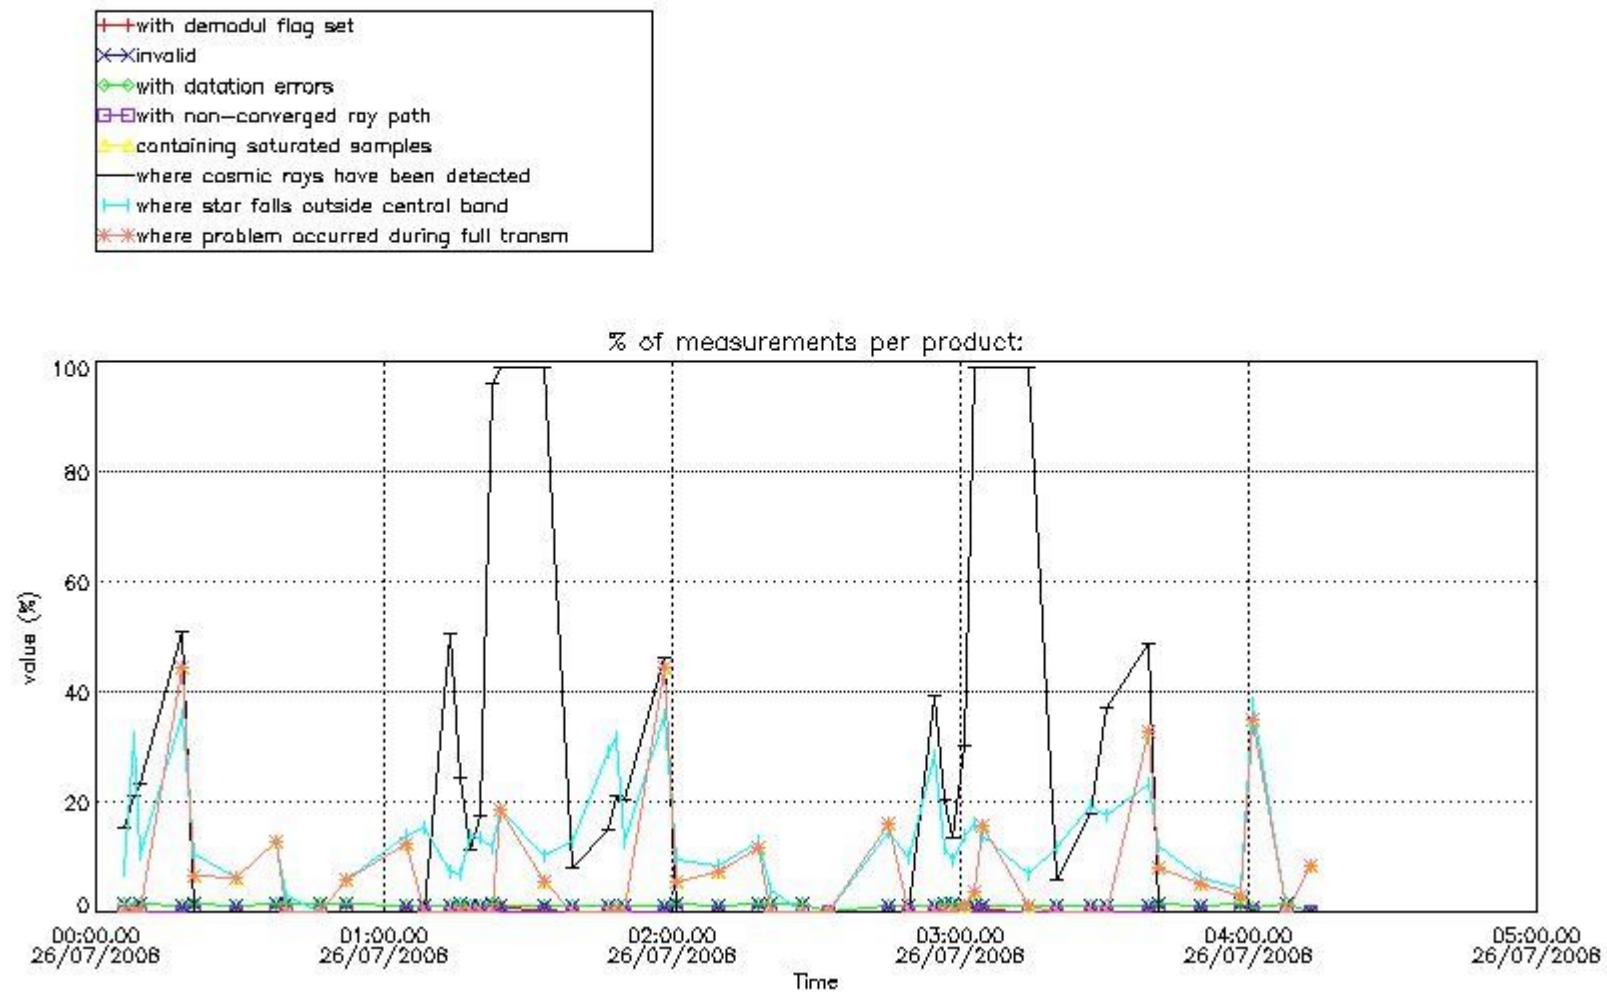

5.1 Percentage of products during reporting period with:

At least one measurement with demodulation flag set:	26.5306 %
Reference spectrum computed from DB:	0.00000 %
Reference spectrum with small number of measurements:	0.00000 %
SATU data not used:	0.00000 %

5.2 Plot quality information per product (time dependant)

5.3 Plot quality information per product (world map)