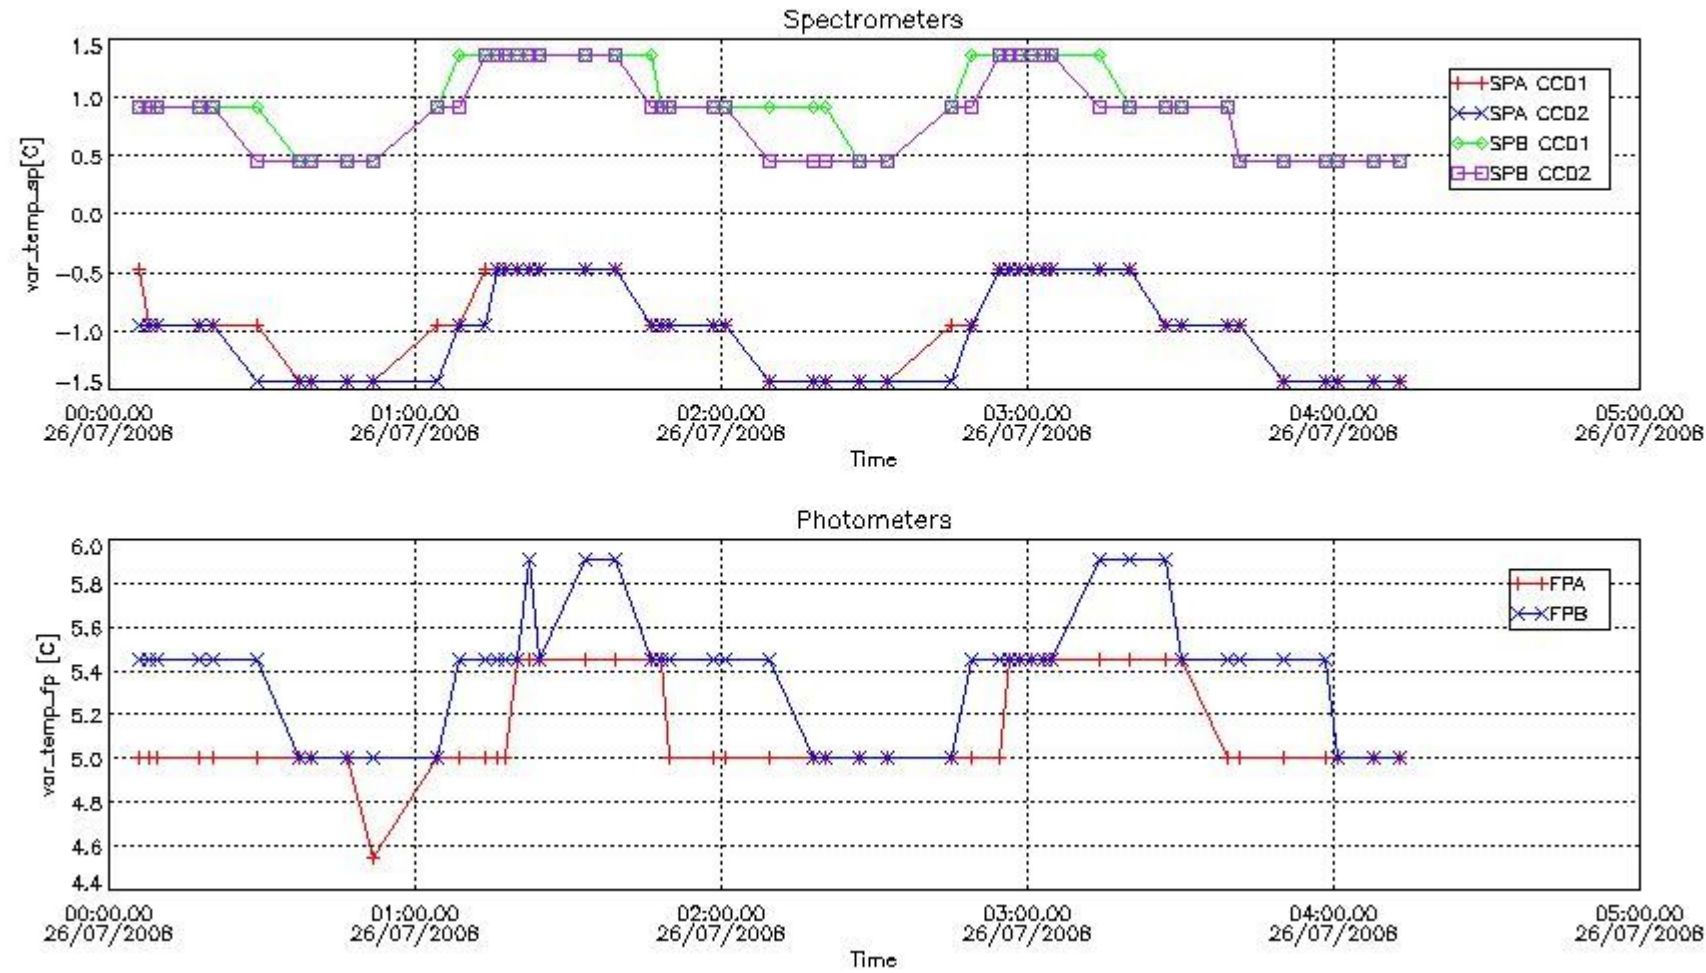

4. Overview of dark signal processing per product

The Dark Charge (DC) is a temperature-dependant signal added to the useful measurements and it is therefore subtracted from them during the processing. There are two phenomena that produce a continuous increase of the DC: the "hot pixels" (a pixel is "hot" when its DC exceeds by a significant amount its value measured on ground at the same temperature) and the "Random Telegraphic Signal" (abrupt change positive or negative of the CCD pixel signal, random in time, affecting only the DC part of the signal and not the photon generated signal).

In this section a list of products that did not use the Dark Sky Area (DSA) observation for the DC computation is given. It is also provided the mean DC plot per product for dark limb products with no error flag set.

4.1 These products did not use the DSA observation for DC computation:

Product name	DC information
GOM_TRA_1PNPDE20080726_000551_000000392070_00360_33480_0586.N1	DC map used
GOM_TRA_1PNPDE20080726_000744_000000622070_00360_33480_0587.N1	DC map used
GOM_TRA_1PNPDE20080726_000918_000000392070_00360_33480_0588.N1	DC map used
GOM_TRA_1PNPDE20080726_001749_000000522070_00360_33480_0589.N1	DC map used
GOM_TRA_1PNPDE20080726_002013_000000382070_00360_33480_0590.N1	DC map used
GOM_TRA_1PNPDE20080726_002858_000000402070_00360_33480_0591.N1	DC map used
GOM_TRA_1PNPDE20080726_003718_000000392070_00360_33480_0592.N1	DC map used
GOM_TRA_1PNPDE20080726_003946_000000372070_00360_33480_0593.N1	DC map used
GOM_TRA_1PNPDE20080726_004639_000000362070_00360_33480_0594.N1	DC map used
GOM_TRA_1PNPDE20080726_005152_000000352070_00360_33480_0595.N1	DC map used
GOM_TRA_1PNPDE20080726_010428_000000402070_00360_33480_0596.N1	DC map used
GOM_TRA_1PNPDE20080726_010826_000000432070_00360_33480_0597.N1	DC map used
GOM_TRA_1PNPDE20080726_011350_000000422070_00360_33480_0598.N1	DC map used
GOM_TRA_1PNPDE20080726_011554_000000372070_00360_33480_0599.N1	DC map used