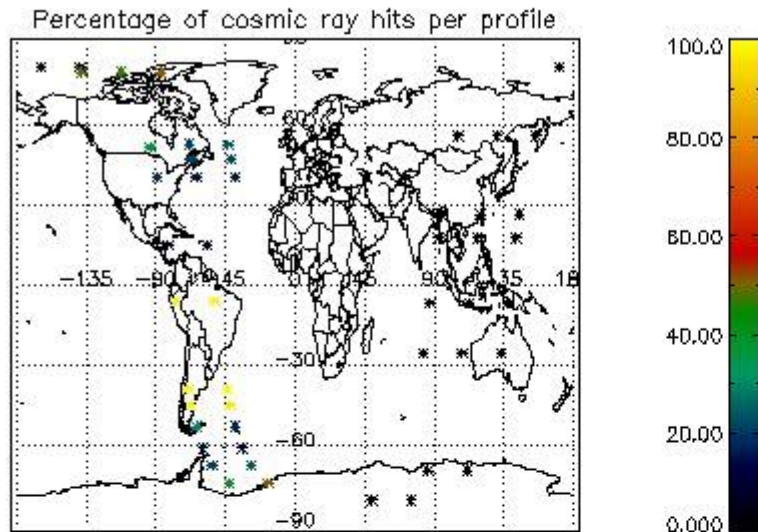

6. Statistics and plot of tangent altitude of the last measurement (DARK & BRIGHT products without errors)

6.1 Statistics on tangent altitude lost:

Statistics	DARK	BRIGHT	TWILIGHT
Mean:	15.788	18.677	NaN
St. deviation:	3.2670	8.0027	NaN
Maximum:	20.313	32.767	NaN
Minimum:	6.7742	2.3513	NaN
Number of data:	16.000	25.000	NaN

6.2 Plot for DARK limb products