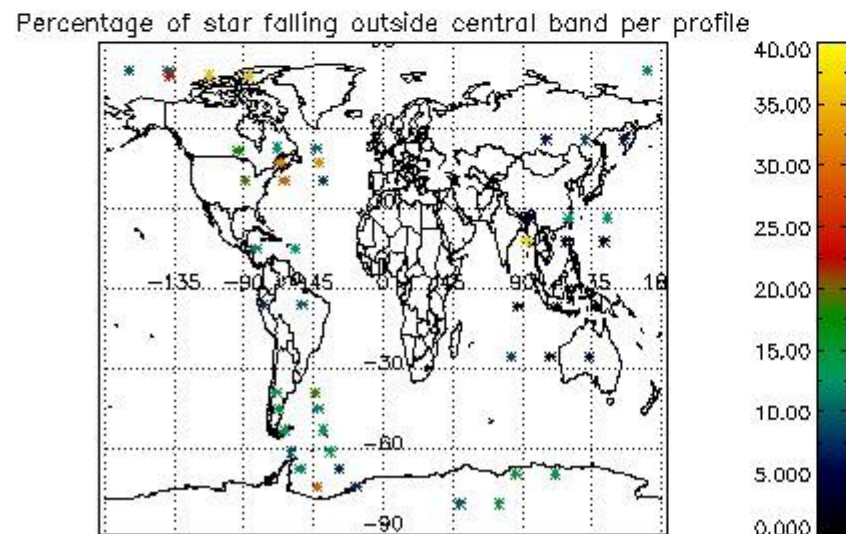

6. Statistics and plot of tangent altitude of the last measurement (DARK & BRIGHT products without errors)

6.1 Statistics on tangent altitude lost:

Statistics	DARK	BRIGHT	TWILIGHT
Mean:	15.788	18.677	NaN
St. deviation:	3.2670	8.0027	NaN
Maximum:	20.313	32.767	NaN
Minimum:	6.7742	2.3513	NaN
Number of data:	16.000	25.000	NaN

6.2 Plot for DARK limb products