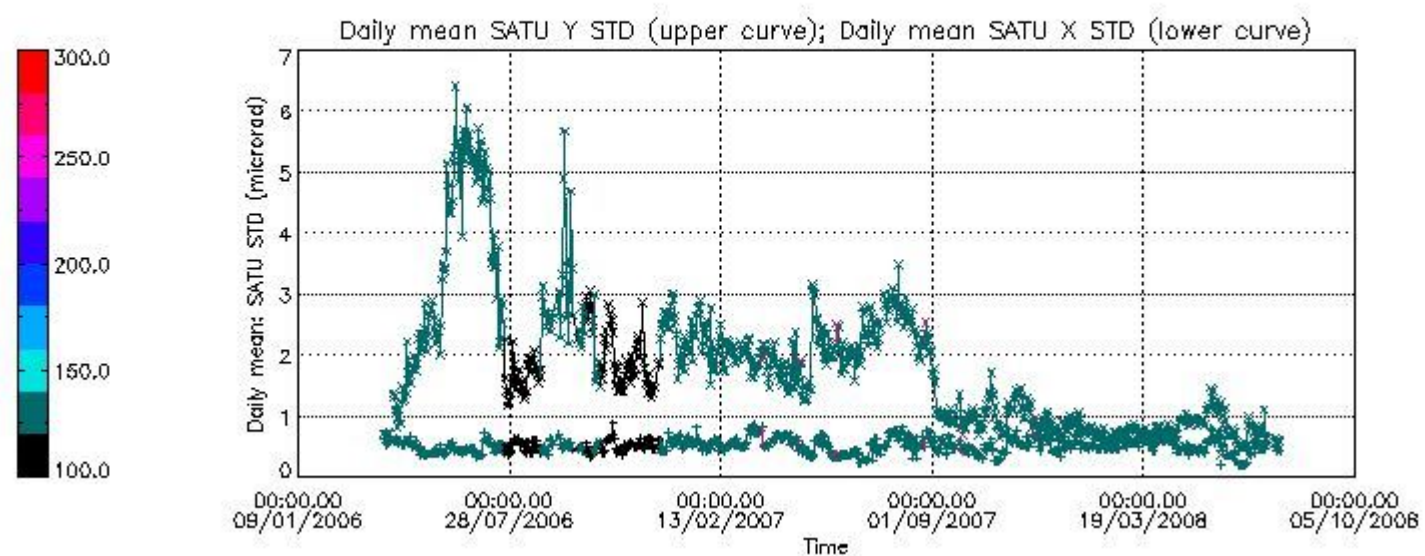

Number of data:	14850.	14850.	21400.	21400.

7.2.2 Trend of daily SATU NEA St. deviation since 1st April 2006 (dark limb)

The long term trend of the SATU 'X' and 'Y' standard deviations should be constant during the whole mission.

The colorbar represents the start tangent altitude (km) of the occultations.

Upper curve: STD of SATU Y axis

Lower curve: STD of SATU X axis

8. Auxiliary Data Files used for the production reported in section 2.4

The number reported in the third column indicates since which file (see list in section 2.4) the corresponding auxiliary file has been used. The fourth column is the date of those product files.

Type	Auxiliary Filename	Used since product	Used since product date
INST_PHYS_CHARACTERISTICS	GOM_INS_AXNIEC20050627_150713_20030716_120000_20100101_000000	1	26-JUL-2008 00:05:51
CALIBRATION_DATABASE	GOM_CAL_AXVIEC20080711_132227_20080708_000000_20100101_000000	1	26-JUL-2008 00:05:51
LEVEL-1B_PROC_CONFIG	GOM_PR1_AXNIEC20050627_151042_20020301_000000_20100101_000000	1	26-JUL-2008 00:05:51
STAR_CATALOGUE	GOM_CAT_AXVIEC20020121_161009_20020101_000000_20200101_000000	1	26-JUL-2008 00:05:51
STELLAR_SPECTRA_DATABANK	GOM_STS_AXNIEC20040308_103538_20020101_160000_20100101_000000	1	26-JUL-2008 00:05:51
ECMWF_FILE	AUX_ECF_AXNECM20080725_072114_20080725_210000_20080726_090000	1	26-JUL-2008 00:05:51
OPTIONAL_ECMWF_FILE	MISSING	1	26-JUL-2008 00:05:51
ORBIT_DATA_FILE	DOR_NAV_OPNPDE20080725_215600_000057382070_00358_33478_6023.N1	1	26-JUL-2008 00:05:51
ORBIT_DATA_FILE	DOR_NAV_OPNPDE20080725_233657_000057382070_00359_33479_6024.N1	17	26-JUL-2008 01:22:27
ORBIT_DATA_FILE	DOR_NAV_OPNPDE20080726_011754_000044632070_00360_33480_6025.N1	31	26-JUL-2008 02:45:04