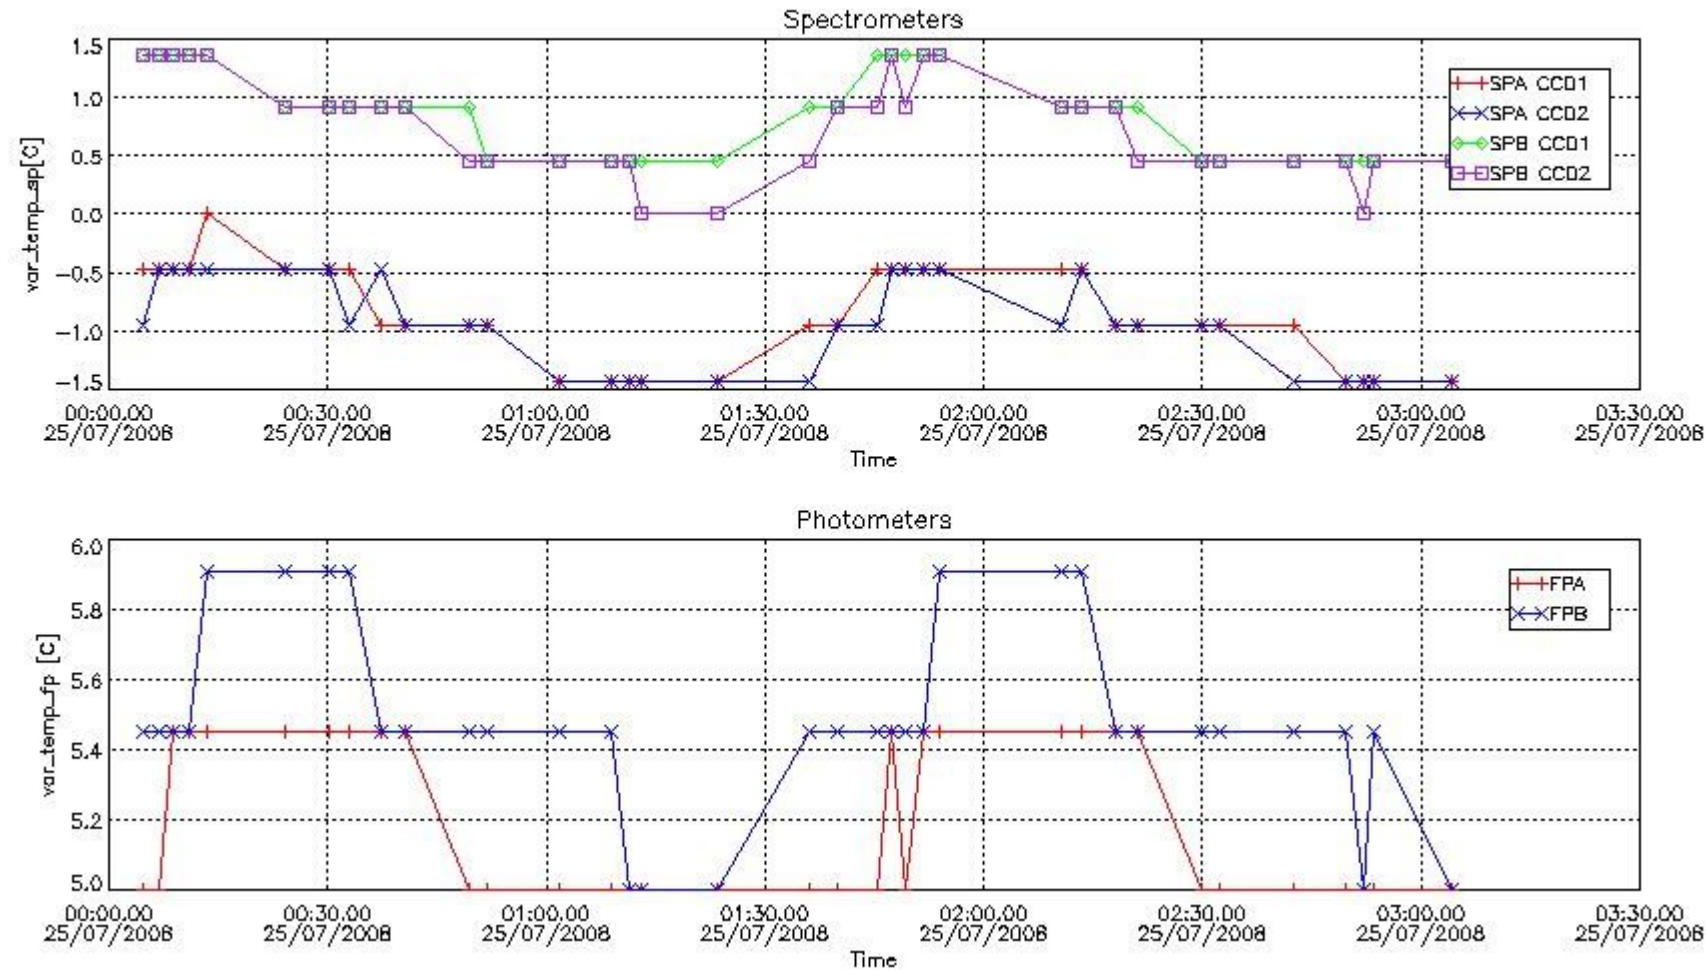

4. Overview of dark signal processing per product

The Dark Charge (DC) is a temperature-dependant signal added to the useful measurements and it is therefore subtracted from them during the processing. There are two phenomena that produce a continuous increase of the DC: the "hot pixels" (a pixel is "hot" when its DC exceeds by a significant amount its value measured on ground at the same temperature) and the "Random Telegraphic Signal" (abrupt change positive or negative of the CCD pixel signal, random in time, affecting only the DC part of the signal and not the photon generated signal).

In this section a list of products that did not use the Dark Sky Area (DSA) observation for the DC computation is given. It is also provided the mean DC plot per product for dark limb products with no error flag set.

4.1 All products used the DSA observation for the DC computation

4.2 Plot of mean dark charges per product: only products in DARK limb conditions without errors are used