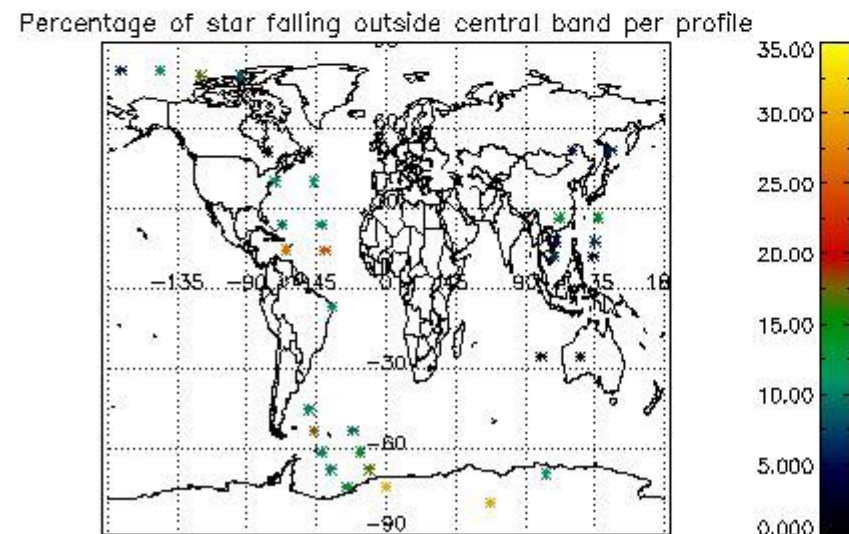

6. Statistics and plot of tangent altitude of the last measurement (DARK & BRIGHT products without errors)

6.1 Statistics on tangent altitude lost:

Statistics	DARK	BRIGHT	TWILIGHT
Mean:	14.563	19.907	NaN
St. deviation:	4.1521	5.4333	NaN
Maximum:	18.857	28.779	NaN
Minimum:	6.3857	7.3597	NaN
Number of data:	14.000	16.000	NaN

6.2 Plot for DARK limb products