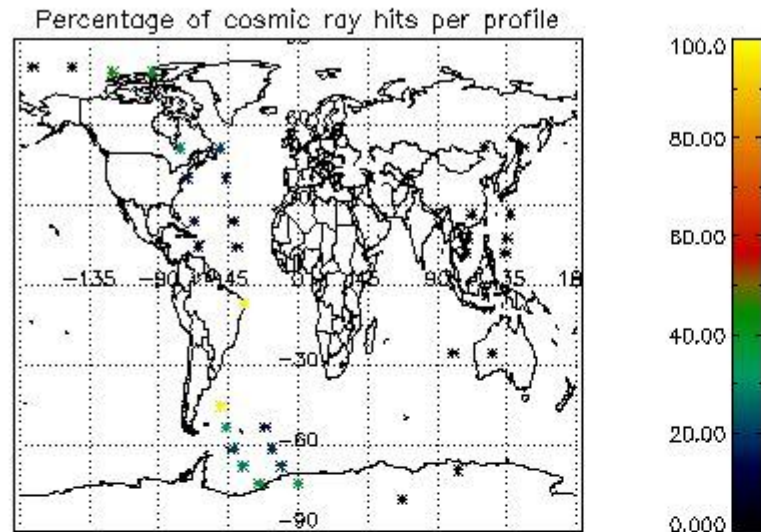

6. Statistics and plot of tangent altitude of the last measurement (DARK & BRIGHT products without errors)

6.1 Statistics on tangent altitude lost:

Statistics	DARK	BRIGHT	TWILIGHT
Mean:	14.563	19.907	NaN
St. deviation:	4.1521	5.4333	NaN
Maximum:	18.857	28.779	NaN
Minimum:	6.3857	7.3597	NaN
Number of data:	14.000	16.000	NaN

6.2 Plot for DARK limb products