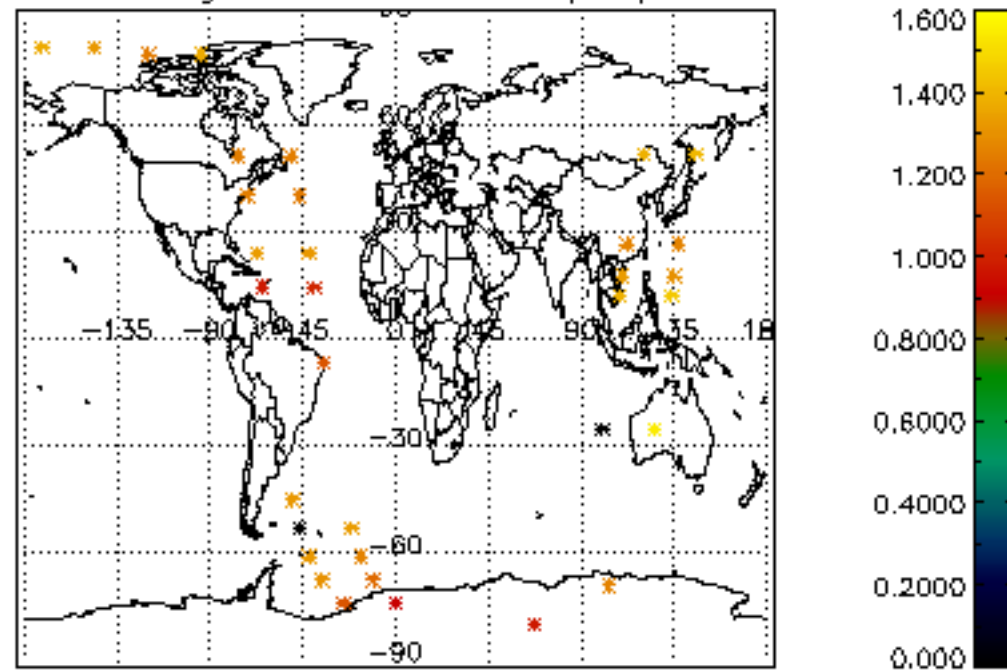

Percentage of cosmic ray hits per profile

Percentage of datation errors per profile

Percentage of star falling outside central band per profile

Percentage of saturation errors per profile

Tangent altitude at which the star is lost