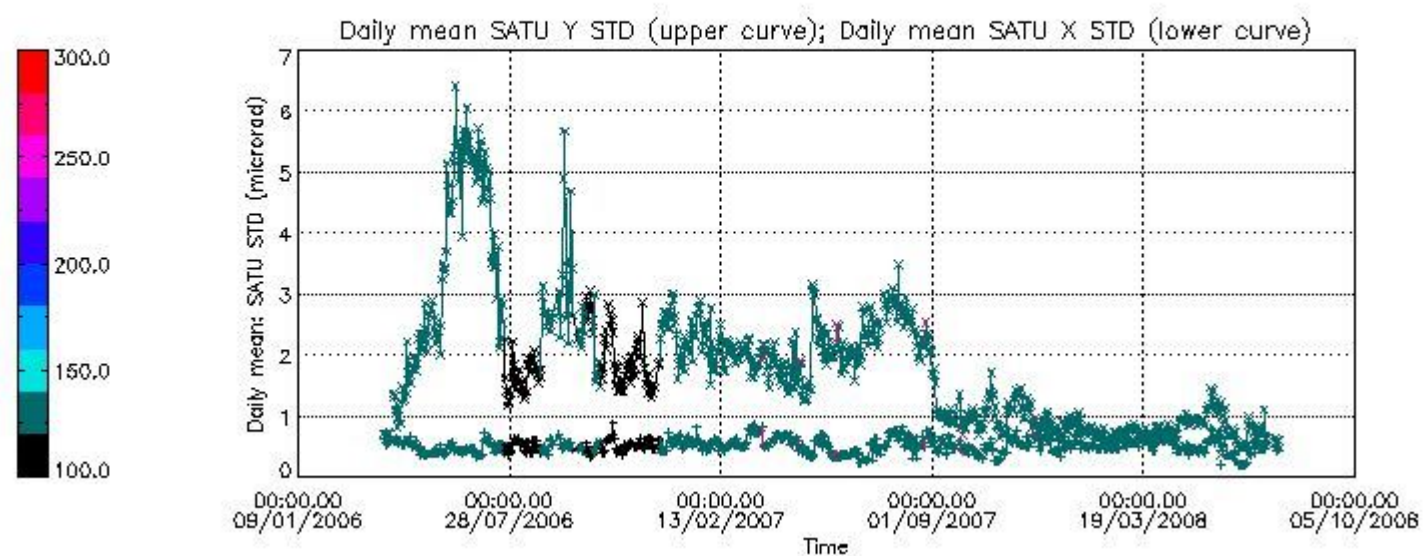

Number of data:	12650.	12650.	13250.	13250.

7.2.2 Trend of daily SATU NEA St. deviation since 1st April 2006 (dark limb)

The long term trend of the SATU 'X' and 'Y' standard deviations should be constant during the whole mission.

The colorbar represents the start tangent altitude (km) of the occultations.

Upper curve: STD of SATU Y axis

Lower curve: STD of SATU X axis

8. Auxiliary Data Files used for the production reported in section 2.4

The number reported in the third column indicates since which file (see list in section 2.4) the corresponding auxiliary file has been used. The fourth column is the date of those product files.

Type	Auxiliary Filename	Used since product	Used since product date
INST_PHYS_CHARACTERISTICS	GOM_INS_AXNIEC20050627_150713_20030716_120000_20100101_000000	1	25-JUL-2008 00:04:47
CALIBRATION_DATABASE	GOM_CAL_AXVIEC20080711_132227_20080708_000000_20100101_000000	1	25-JUL-2008 00:04:47
LEVEL-1B_PROC_CONFIG	GOM_PR1_AXNIEC20050627_151042_20020301_000000_20100101_000000	1	25-JUL-2008 00:04:47
STAR_CATALOGUE	GOM_CAT_AXVIEC20020121_161009_20020101_000000_20200101_000000	1	25-JUL-2008 00:04:47
STELLAR_SPECTRA_DATABANK	GOM_STS_AXNIEC20040308_103538_20020101_160000_20100101_000000	1	25-JUL-2008 00:04:47
ECMWF_FILE	AUX_ECF_AXNECM20080724_072114_20080724_210000_20080725_090000	1	25-JUL-2008 00:04:47
OPTIONAL_ECMWF_FILE	MISSING	1	25-JUL-2008 00:04:47
ORBIT_DATA_FILE	DOR_NAV_OPNPDE20080724_223319_000057382070_00344_33464_6017.N1	1	25-JUL-2008 00:04:47
ORBIT_DATA_FILE	DOR_NAV_OPNPDE20080724_204703_000060572070_00343_33463_6016.N1	2	25-JUL-2008 00:06:51
ORBIT_DATA_FILE	DOR_NAV_OPNPDE20080724_223319_000057382070_00344_33464_6017.N1	4	25-JUL-2008 00:11:06
ORBIT_DATA_FILE	DOR_NAV_OPNPDE20080725_000857_000057382070_00345_33465_6018.N1	5	25-JUL-2008 00:13:24
ORBIT_DATA_FILE	DOR_NAV_OPNPDE20080724_223319_000057382070_00344_33464_6017.N1	8	25-JUL-2008 00:32:48
ORBIT_DATA_FILE	DOR_NAV_OPNPDE20080725_000857_000057382070_00345_33465_6018.N1	9	25-JUL-2008 00:37:21
ORBIT_DATA_FILE	DOR_NAV_OPNPDE20080724_223319_000057382070_00344_33464_6017.N1	14	25-JUL-2008 01:08:55
ORBIT_DATA_FILE	DOR_NAV_OPNPDE20080725_000857_000057382070_00345_33465_6018.N1	24	25-JUL-2008 01:54:00