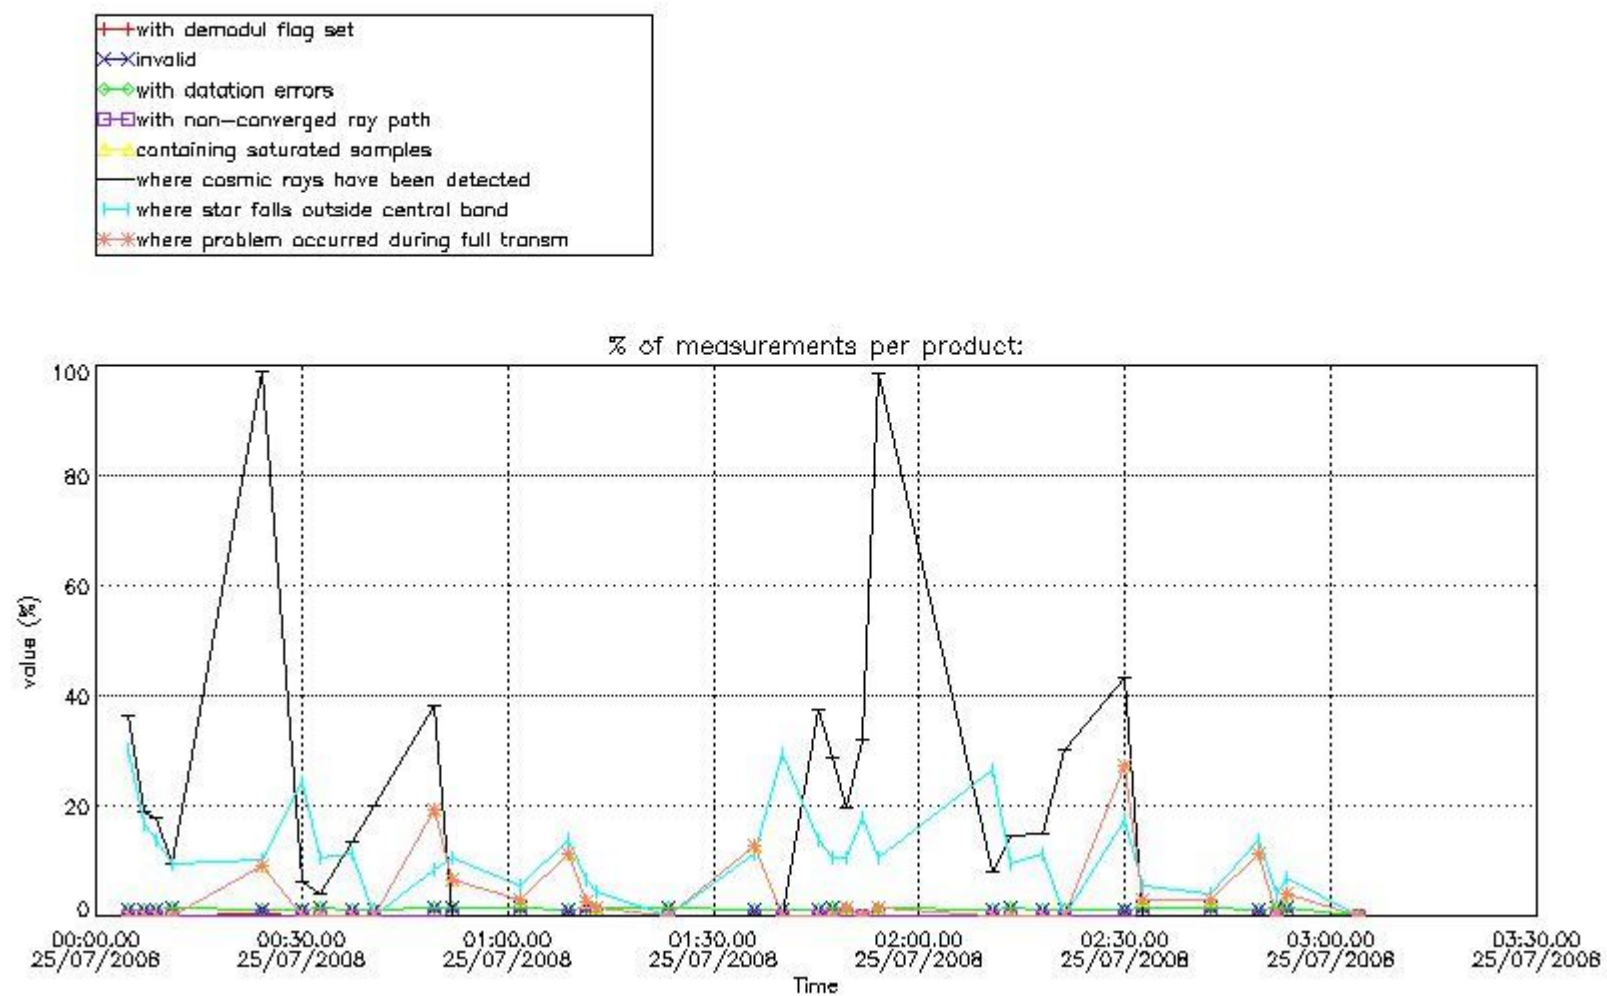

At least one measurement with demodulation flag set:	20.5882 %
Reference spectrum computed from DB:	0.00000 %
Reference spectrum with small number of measurements:	0.00000 %
SATU data not used:	0.00000 %

5.2 Plot quality information per product (time dependant)

5.3 Plot quality information per product (world map)