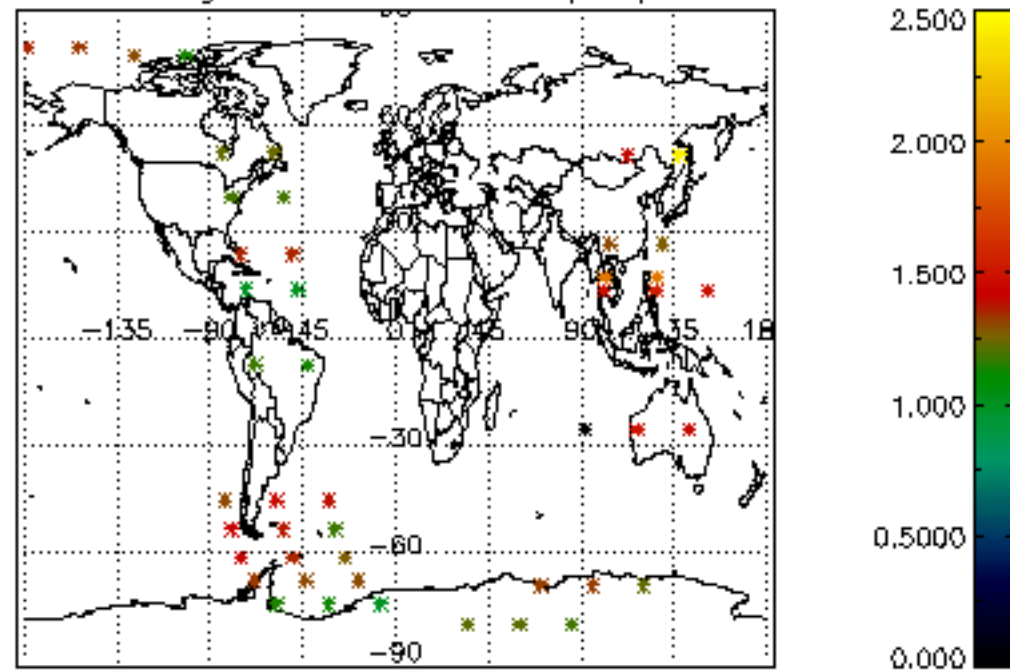

Percentage of cosmic ray hits per profile

Percentage of datation errors per profile

Percentage of star falling outside central band per profile

Percentage of saturation errors per profile

Tangent altitude at which the star is lost