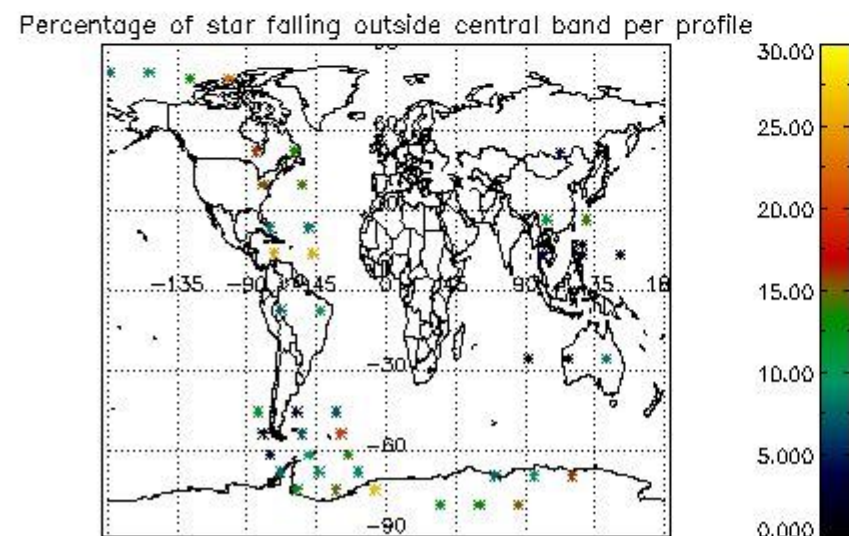

6. Statistics and plot of tangent altitude of the last measurement (DARK & BRIGHT products without errors)

6.1 Statistics on tangent altitude lost:

Statistics	DARK	BRIGHT	TWILIGHT
Mean:	16.738	19.507	NaN
St. deviation:	4.3052	5.0974	NaN
Maximum:	23.178	29.988	NaN
Minimum:	8.6236	10.549	NaN
Number of data:	21.000	19.000	NaN

6.2 Plot for DARK limb products