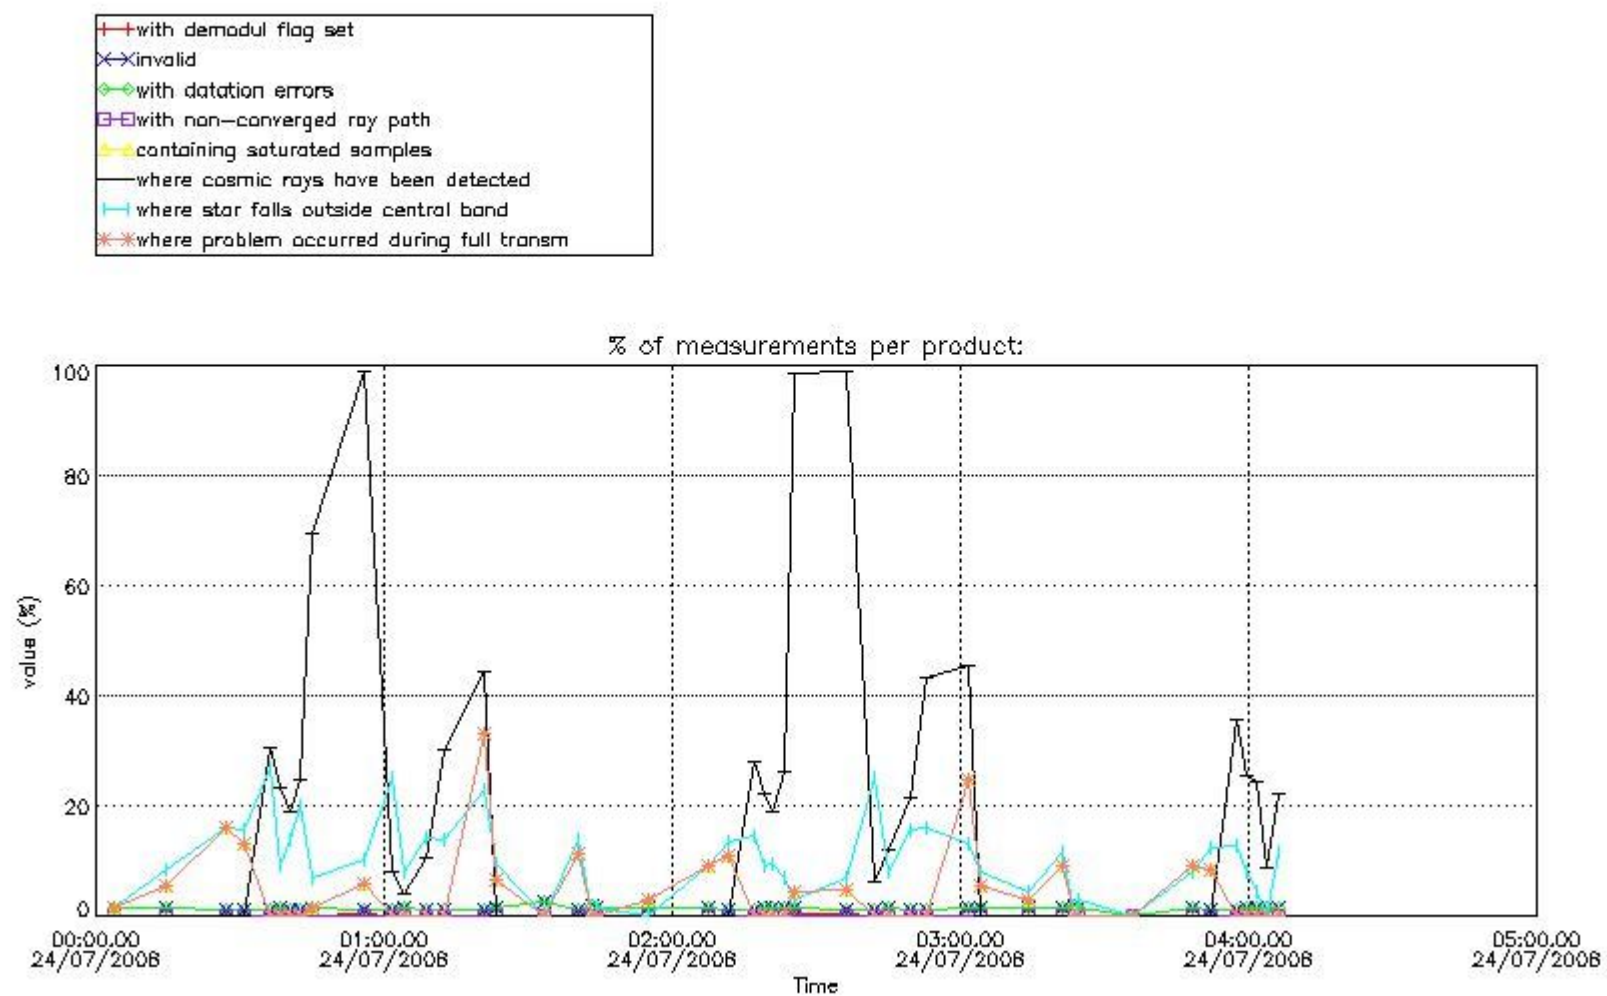

At least one measurement with demodulation flag set:	25.5319 %
Reference spectrum computed from DB:	0.00000 %
Reference spectrum with small number of measurements:	0.00000 %
SATU data not used:	0.00000 %

5.2 Plot quality information per product (time dependant)

5.3 Plot quality information per product (world map)