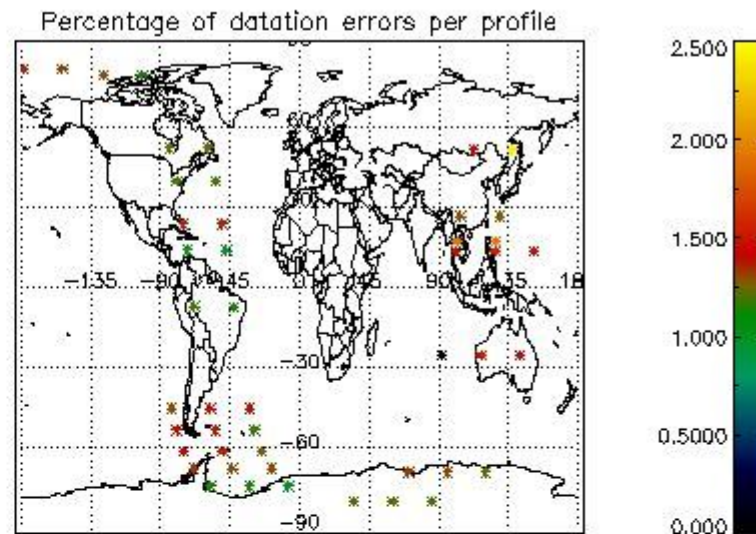

6. Statistics and plot of tangent altitude of the last measurement (DARK & BRIGHT products without errors)

6.1 Statistics on tangent altitude lost:

Statistics	DARK	BRIGHT	TWILIGHT
Mean:	16.738	19.507	NaN
St. deviation:	4.3052	5.0974	NaN
Maximum:	23.178	29.988	NaN
Minimum:	8.6236	10.549	NaN
Number of data:	21.000	19.000	NaN

6.2 Plot for DARK limb products