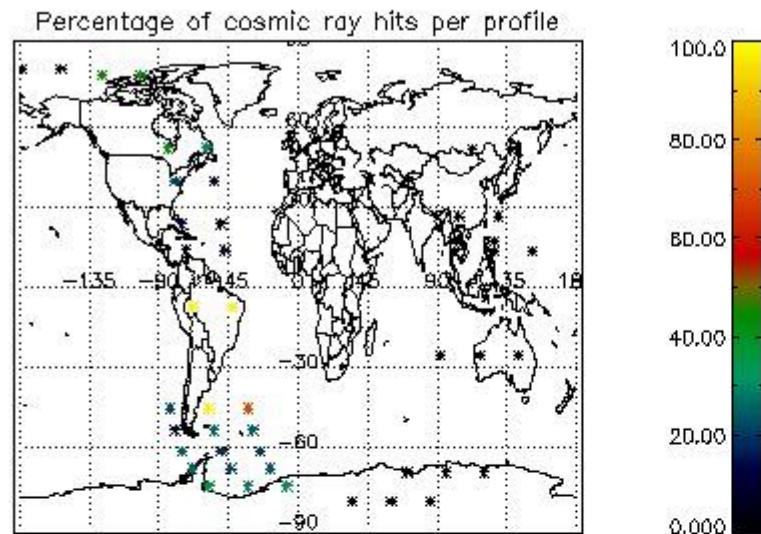

6. Statistics and plot of tangent altitude of the last measurement (DARK & BRIGHT products without errors)

6.1 Statistics on tangent altitude lost:

Statistics	DARK	BRIGHT	TWILIGHT
Mean:	16.738	19.507	NaN
St. deviation:	4.3052	5.0974	NaN
Maximum:	23.178	29.988	NaN
Minimum:	8.6236	10.549	NaN
Number of data:	21.000	19.000	NaN

6.2 Plot for DARK limb products