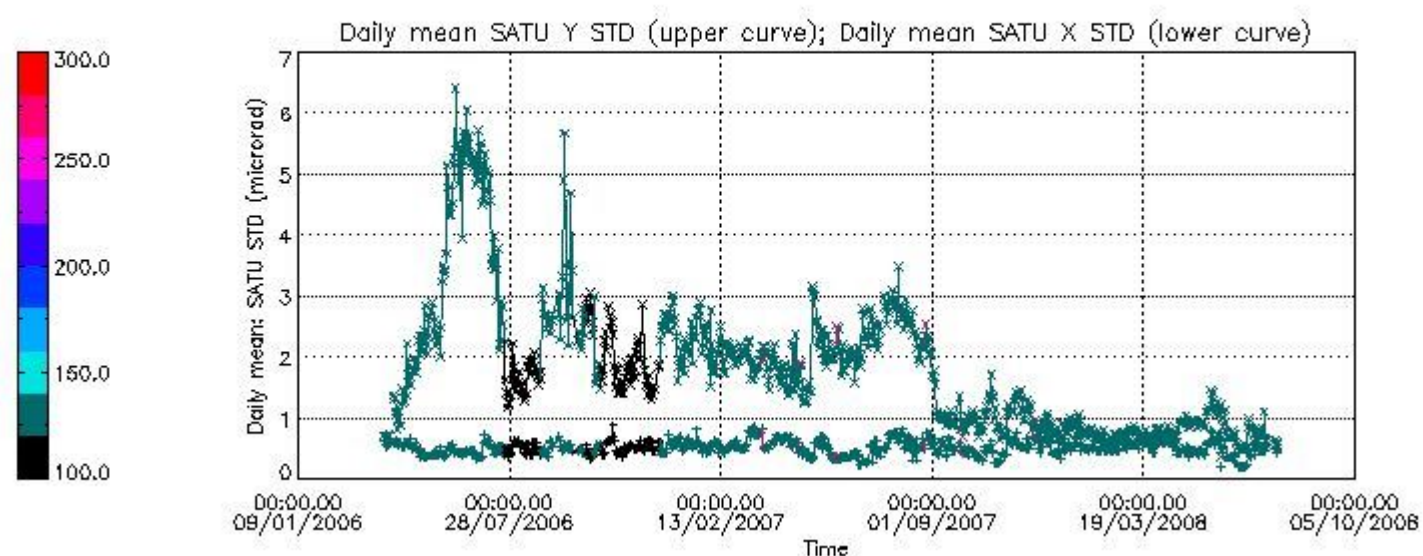

Number of data:	18600.	18600.	15600.	15600.

7.2.2 Trend of daily SATU NEA St. deviation since 1st April 2006 (dark limb)

The long term trend of the SATU 'X' and 'Y' standard deviations should be constant during the whole mission.

The colorbar represents the start tangent altitude (km) of the occultations.

Upper curve: STD of SATU Y axis
Lower curve: STD of SATU X axis

8. Auxiliary Data Files used for the production reported in section 2.4

The number reported in the third column indicates since which file (see list in section 2.4) the corresponding auxiliary file has been used. The fourth column is the date of those product files.

Type	Auxiliary Filename	Used since product	Used since product date
INST_PHYS_CHARACTERISTICS	GOM_INS_AXNIEC20050627_150713_20030716_120000_20100101_000000	1	24-JUL-2008 00:03:33
CALIBRATION_DATABASE	GOM_CAL_AXVIEC20080711_132227_20080708_000000_20100101_000000	1	24-JUL-2008 00:03:33
LEVEL-1B_PROC_CONFIG	GOM_PR1_AXNIEC20050627_151042_20020301_000000_20100101_000000	1	24-JUL-2008 00:03:33
STAR_CATALOGUE	GOM_CAT_AXVIEC20020121_161009_20020101_000000_20200101_000000	1	24-JUL-2008 00:03:33
STELLAR_SPECTRA_DATABANK	GOM_STS_AXNIEC20040308_103538_20020101_160000_20100101_000000	1	24-JUL-2008 00:03:33
ECMWF_FILE	AUX_ECF_AXNECM20080723_072114_20080723_210000_20080724_090000	1	24-JUL-2008 00:03:33
ECMWF_FILE	AUX_ECF_AXNECM20080723_190114_20080724_030000_20080724_150000	42	24-JUL-2008 03:48:17
OPTIONAL_ECMWF_FILE	MISSING	1	24-JUL-2008 00:03:33
ORBIT_DATA_FILE	DOR_NAV_OPNPDE20080723_211903_000057382070_00329_33449_6009.N1	1	24-JUL-2008 00:03:33
ORBIT_DATA_FILE	DOR_NAV_OPNPDE20080723_230000_000060572070_00330_33450_6010.N1	10	24-JUL-2008 00:46:24
ORBIT_DATA_FILE	DOR_NAV_OPNPDE20080724_004616_000051012070_00331_33451_6011.N1	27	24-JUL-2008 02:20:57
ORBIT_DATA_FILE	DOR_NAV_OPNPDE20080724_021635_000044632070_00332_33452_6012.N1	42	24-JUL-2008 03:48:17