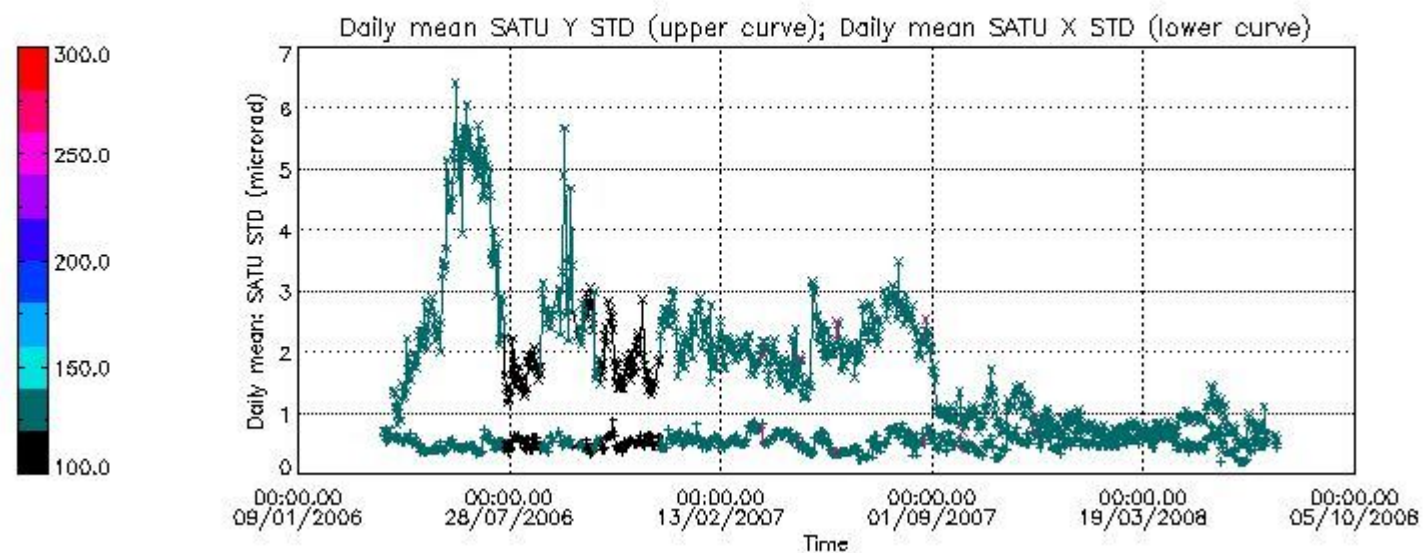

Number of data:	16750.	16750.	18950.	18950.

7.2.2 Trend of daily SATU NEA St. deviation since 1st April 2006 (dark limb)

The long term trend of the SATU 'X' and 'Y' standard deviations should be constant during the whole mission.

The colorbar represents the start tangent altitude (km) of the occultations.

Upper curve: STD of SATU Y axis

Lower curve: STD of SATU X axis

8. Auxiliary Data Files used for the production reported in section 2.4

The number reported in the third column indicates since which file (see list in section 2.4) the corresponding auxiliary file has been used. The fourth column is the date of those product files.

Type	Auxiliary Filename	Used since product	Used since product date
INST_PHYS_CHARACTERISTICS	GOM_INS_AXNIEC20050627_150713_20030716_120000_20100101_000000	1	23-JUL-2008 00:03:20
CALIBRATION_DATABASE	GOM_CAL_AXVIEC20080711_132227_20080708_000000_20100101_000000	1	23-JUL-2008 00:03:20
LEVEL-1B_PROC_CONFIG	GOM_PR1_AXNIEC20050627_151042_20020301_000000_20100101_000000	1	23-JUL-2008 00:03:20
STAR_CATALOGUE	GOM_CAT_AXVIEC20020121_161009_20020101_000000_20200101_000000	1	23-JUL-2008 00:03:20
STELLAR_SPECTRA_DATABANK	GOM_STS_AXNIEC20040308_103538_20020101_160000_20100101_000000	1	23-JUL-2008 00:03:20
ECMWF_FILE	AUX_ECF_AXNECM20080722_072113_20080722_210000_20080723_090000	1	23-JUL-2008 00:03:20
ECMWF_FILE	AUX_ECF_AXNECM20080722_190113_20080723_030000_20080723_150000	43	23-JUL-2008 04:19:53
OPTIONAL_ECMWF_FILE	MISSING	1	23-JUL-2008 00:03:20
ORBIT_DATA_FILE	DOR_NAV_OPNPDE20080722_215103_000060572070_00315_33435_6002.N1	1	23-JUL-2008 00:03:20
ORBIT_DATA_FILE	DOR_NAV_OPNPDE20080722_233200_000057382070_00316_33436_6003.N1	14	23-JUL-2008 01:16:31
ORBIT_DATA_FILE	DOR_NAV_OPNPDE20080723_011257_000044632070_00317_33437_6004.N1	25	23-JUL-2008 02:39:17
ORBIT_DATA_FILE	DOR_NAV_OPNPDE20080723_023239_000054192070_00318_33438_6005.N1	43	23-JUL-2008 04:19:53