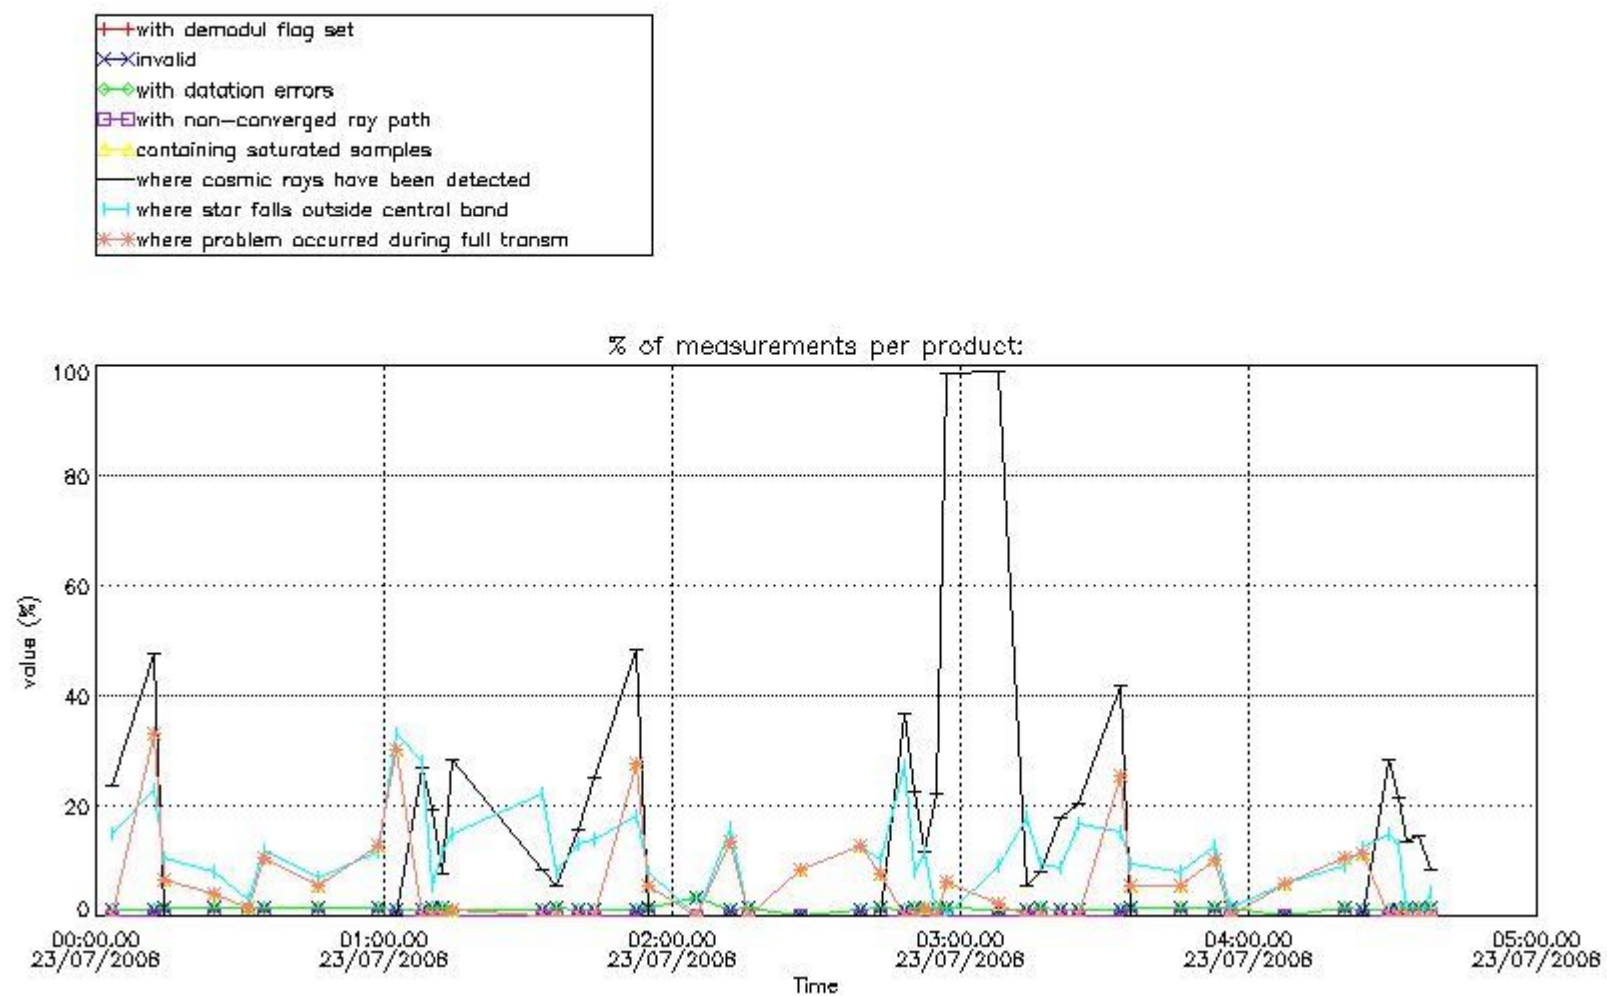

At least one measurement with demodulation flag set:	16.6667 %
Reference spectrum computed from DB:	0.00000 %
Reference spectrum with small number of measurements:	0.00000 %
SATU data not used:	0.00000 %

5.2 Plot quality information per product (time dependant)

5.3 Plot quality information per product (world map)