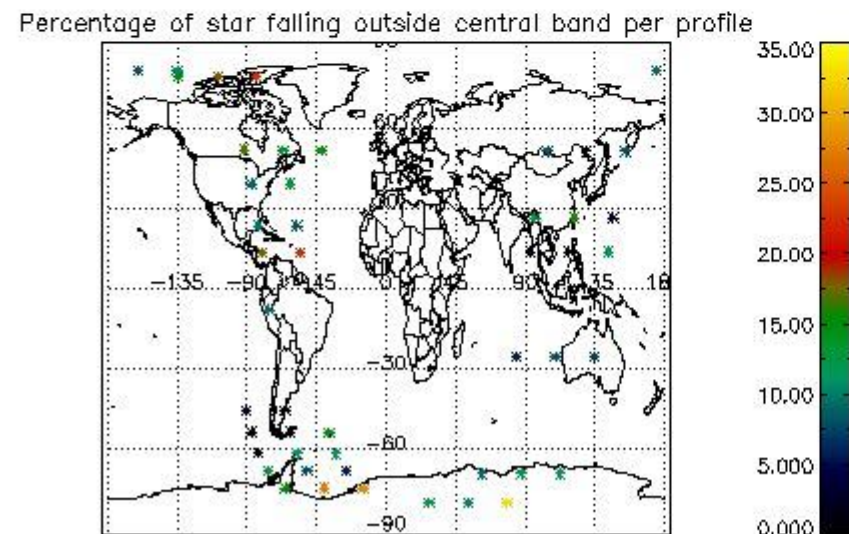

6. Statistics and plot of tangent altitude of the last measurement (DARK & BRIGHT products without errors)

6.1 Statistics on tangent altitude lost:

Statistics	DARK	BRIGHT	TWILIGHT
Mean:	17.525	18.117	NaN
St. deviation:	5.4916	4.7242	NaN
Maximum:	25.912	27.993	NaN
Minimum:	7.6601	5.3287	NaN
Number of data:	19.000	23.000	NaN

6.2 Plot for DARK limb products