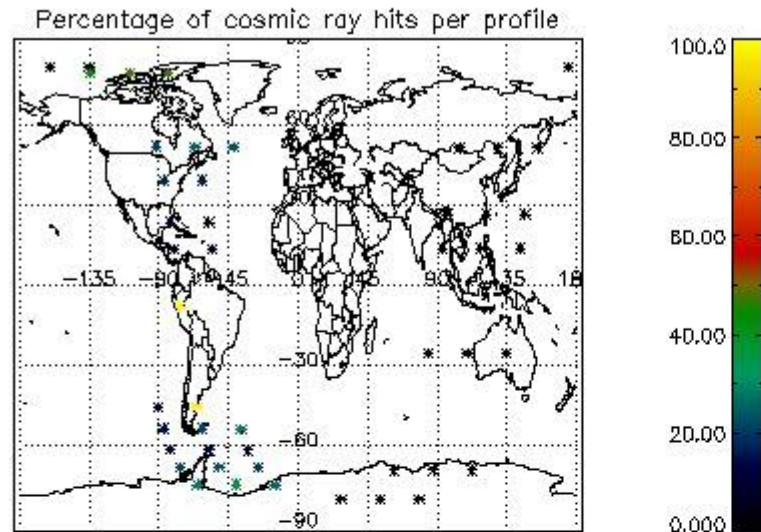

6. Statistics and plot of tangent altitude of the last measurement (DARK & BRIGHT products without errors)

6.1 Statistics on tangent altitude lost:

Statistics	DARK	BRIGHT	TWILIGHT
Mean:	17.525	18.117	NaN
St. deviation:	5.4916	4.7242	NaN
Maximum:	25.912	27.993	NaN
Minimum:	7.6601	5.3287	NaN
Number of data:	19.000	23.000	NaN

6.2 Plot for DARK limb products