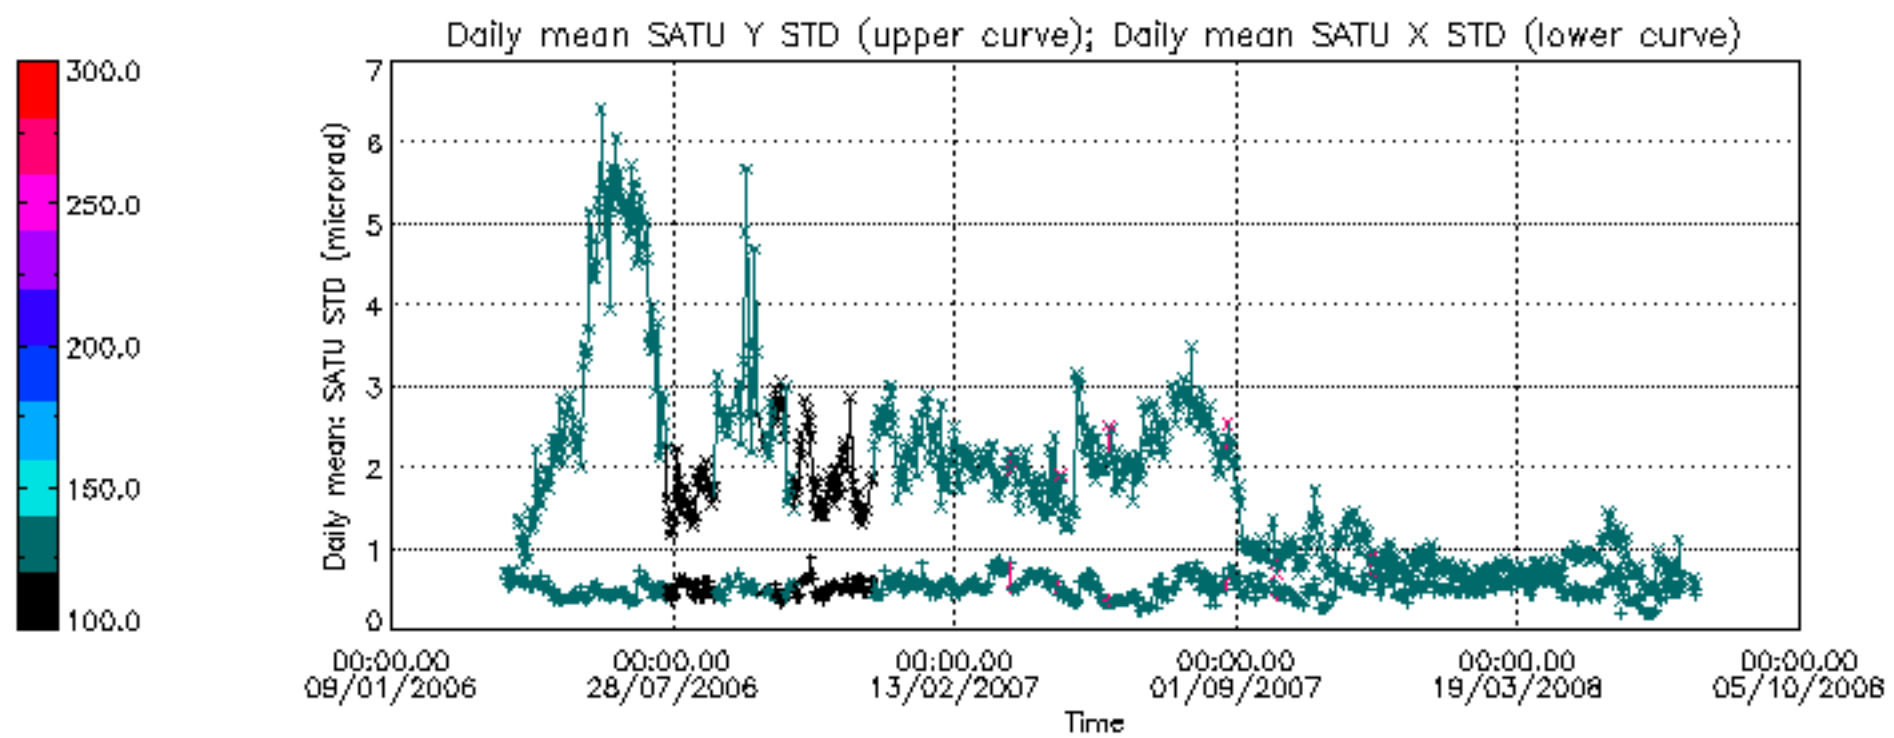

Percentage of cosmic ray hits per profile

Percentage of datation errors per profile

Percentage of star falling outside central band per profile

Percentage of saturation errors per profile

Tangent altitude at which the star is lost