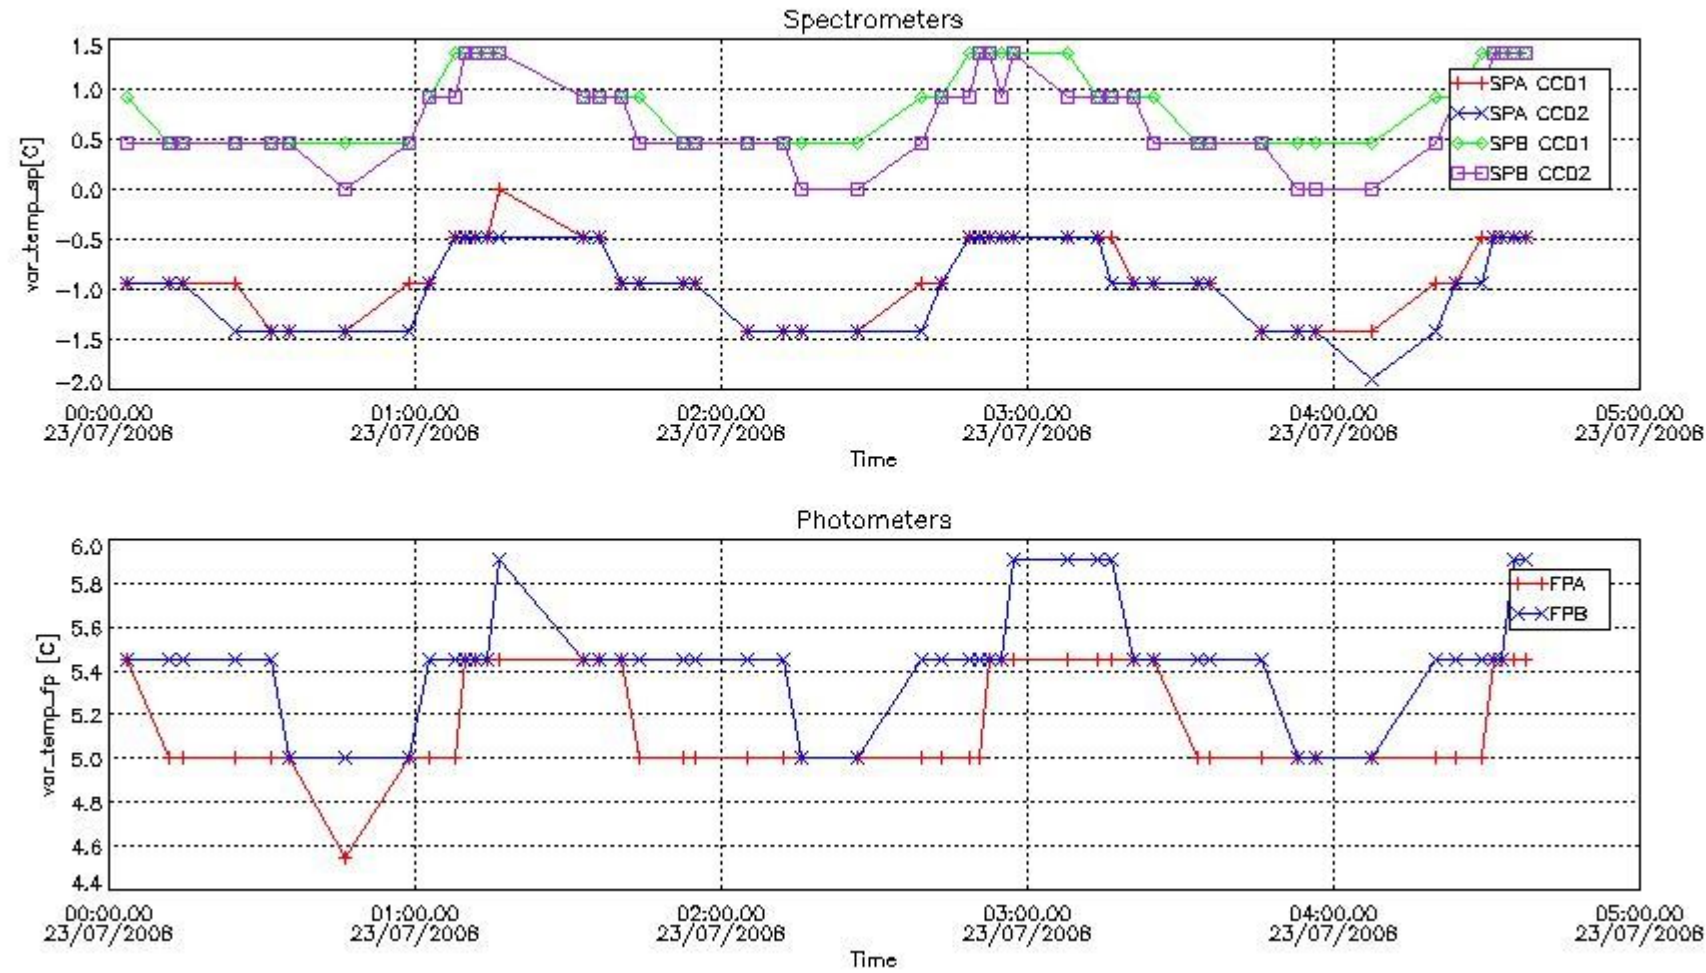

4. Overview of dark signal processing per product

The Dark Charge (DC) is a temperature-dependant signal added to the useful measurements and it is therefore subtracted from them during the processing. There are two phenomena that produce a continuous increase of the DC: the "hot pixels" (a pixel is "hot" when its DC exceeds by a significant amount its value measured on ground at the same temperature) and the "Random Telegraphic Signal" (abrupt change positive or negative of the CCD pixel signal, random in time, affecting only the DC part of the signal and not the photon generated signal).

In this section a list of products that did not use the Dark Sky Area (DSA) observation for the DC computation is given. It is also provided the mean DC plot per product for dark limb products with no error flag set.

4.1 All products used the DSA observation for the DC computation

4.2 Plot of mean dark charges per product: only products in DARK limb conditions without errors are used