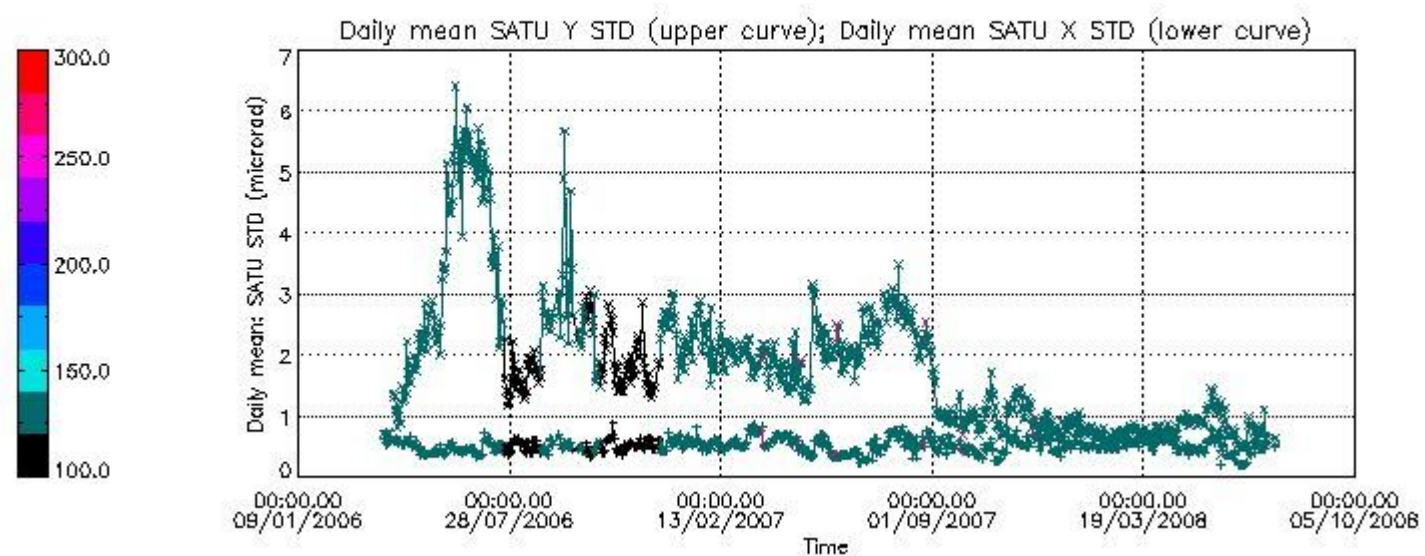

Number of data:	19600.	19600.	15900.	15900.

7.2.2 Trend of daily SATU NEA St. deviation since 1st April 2006 (dark limb)

The long term trend of the SATU 'X' and 'Y' standard deviations should be constant during the whole mission.

The colorbar represents the start tangent altitude (km) of the occultations.

Upper curve: STD of SATU Y axis
Lower curve: STD of SATU X axis

8. Auxiliary Data Files used for the production reported in section 2.4

The number reported in the third column indicates since which file (see list in section 2.4) the corresponding auxiliary file has been used. The fourth column is the date of those product files.

Type	Auxiliary Filename	Used since product	Used since product date
INST_PHYS_CHARACTERISTICS	GOM_INS_AXNIEC20050627_150713_20030716_120000_20100101_000000	1	22-JUL-2008 00:00:56
CALIBRATION_DATABASE	GOM_CAL_AXVIEC20080711_132227_20080708_000000_20100101_000000	1	22-JUL-2008 00:00:56
LEVEL-1B_PROC_CONFIG	GOM_PR1_AXNIEC20050627_151042_20020301_000000_20100101_000000	1	22-JUL-2008 00:00:56
STAR_CATALOGUE	GOM_CAT_AXVIEC20020121_161009_20020101_000000_20200101_000000	1	22-JUL-2008 00:00:56
STELLAR_SPECTRA_DATABANK	GOM_STS_AXNIEC20040308_103538_20020101_160000_20100101_000000	1	22-JUL-2008 00:00:56
ECMWF_FILE	AUX_ECF_AXNECM20080721_072112_20080721_210000_20080722_090000	1	22-JUL-2008 00:00:56
ECMWF_FILE	AUX_ECF_AXNECM20080721_192112_20080722_030000_20080722_150000	34	22-JUL-2008 03:10:53
OPTIONAL_ECMWF_FILE	MISSING	1	22-JUL-2008 00:00:56
ORBIT_DATA_FILE	DOR_NAV_OPNPDE20080721_204207_000057382070_00300_33420_5995.N1	1	22-JUL-2008 00:00:56
ORBIT_DATA_FILE	DOR_NAV_OPNPDE20080721_222304_000057382070_00301_33421_5996.N1	3	22-JUL-2008 00:05:08
ORBIT_DATA_FILE	DOR_NAV_OPNPDE20080722_000401_000057382070_00302_33422_5997.N1	21	22-JUL-2008 01:45:44
ORBIT_DATA_FILE	DOR_NAV_OPNPDE20080722_013939_000047822070_00303_33423_5998.N1	34	22-JUL-2008 03:10:53