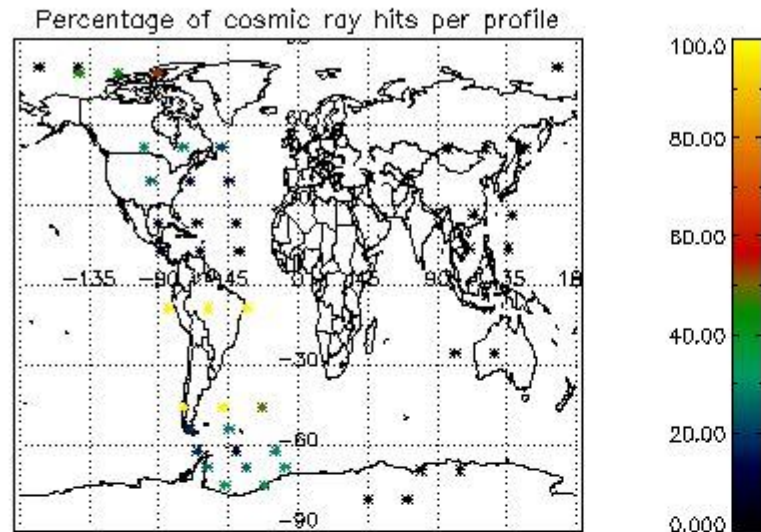

6. Statistics and plot of tangent altitude of the last measurement (DARK & BRIGHT products without errors)

6.1 Statistics on tangent altitude lost:

Statistics	DARK	BRIGHT	TWILIGHT
Mean:	17.485	18.175	NaN
St. deviation:	4.7977	5.4562	NaN
Maximum:	24.844	28.466	NaN
Minimum:	7.2043	6.5520	NaN
Number of data:	22.000	19.000	NaN

6.2 Plot for DARK limb products