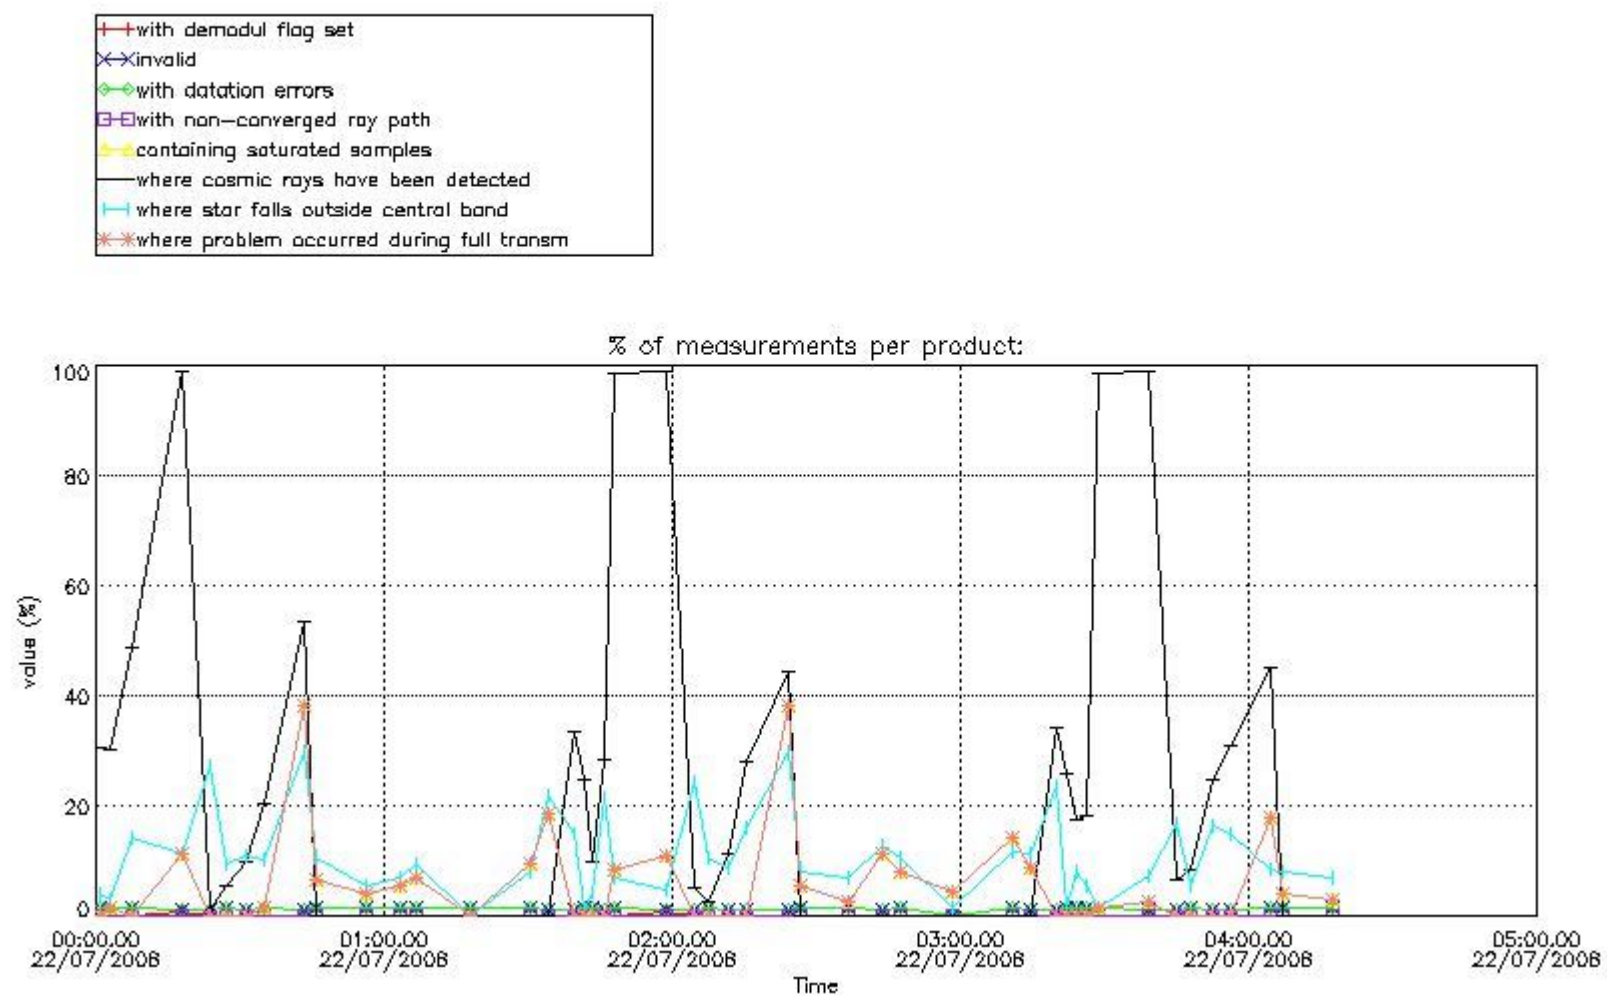

At least one measurement with demodulation flag set:	21.2766 %
Reference spectrum computed from DB:	0.00000 %
Reference spectrum with small number of measurements:	0.00000 %
SATU data not used:	0.00000 %

5.2 Plot quality information per product (time dependant)

5.3 Plot quality information per product (world map)