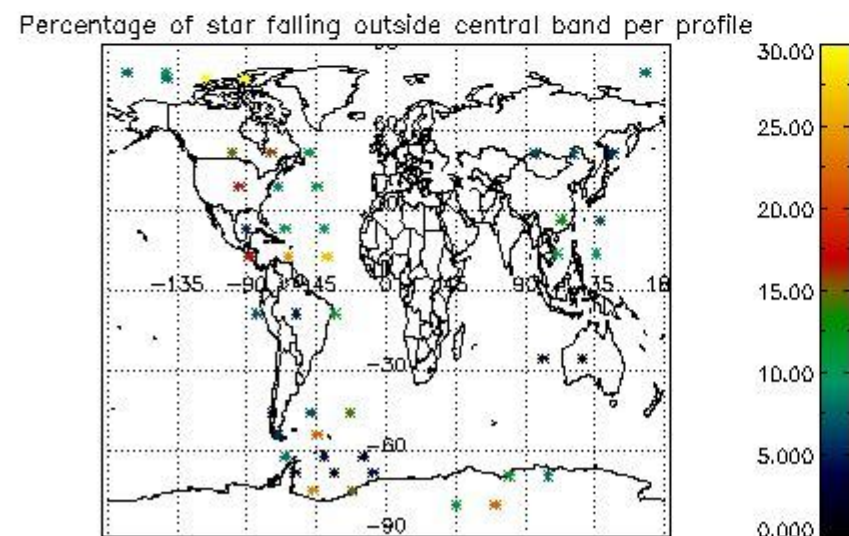

6. Statistics and plot of tangent altitude of the last measurement (DARK & BRIGHT products without errors)

6.1 Statistics on tangent altitude lost:

Statistics	DARK	BRIGHT	TWILIGHT
Mean:	17.485	18.175	NaN
St. deviation:	4.7977	5.4562	NaN
Maximum:	24.844	28.466	NaN
Minimum:	7.2043	6.5520	NaN
Number of data:	22.000	19.000	NaN

6.2 Plot for DARK limb products