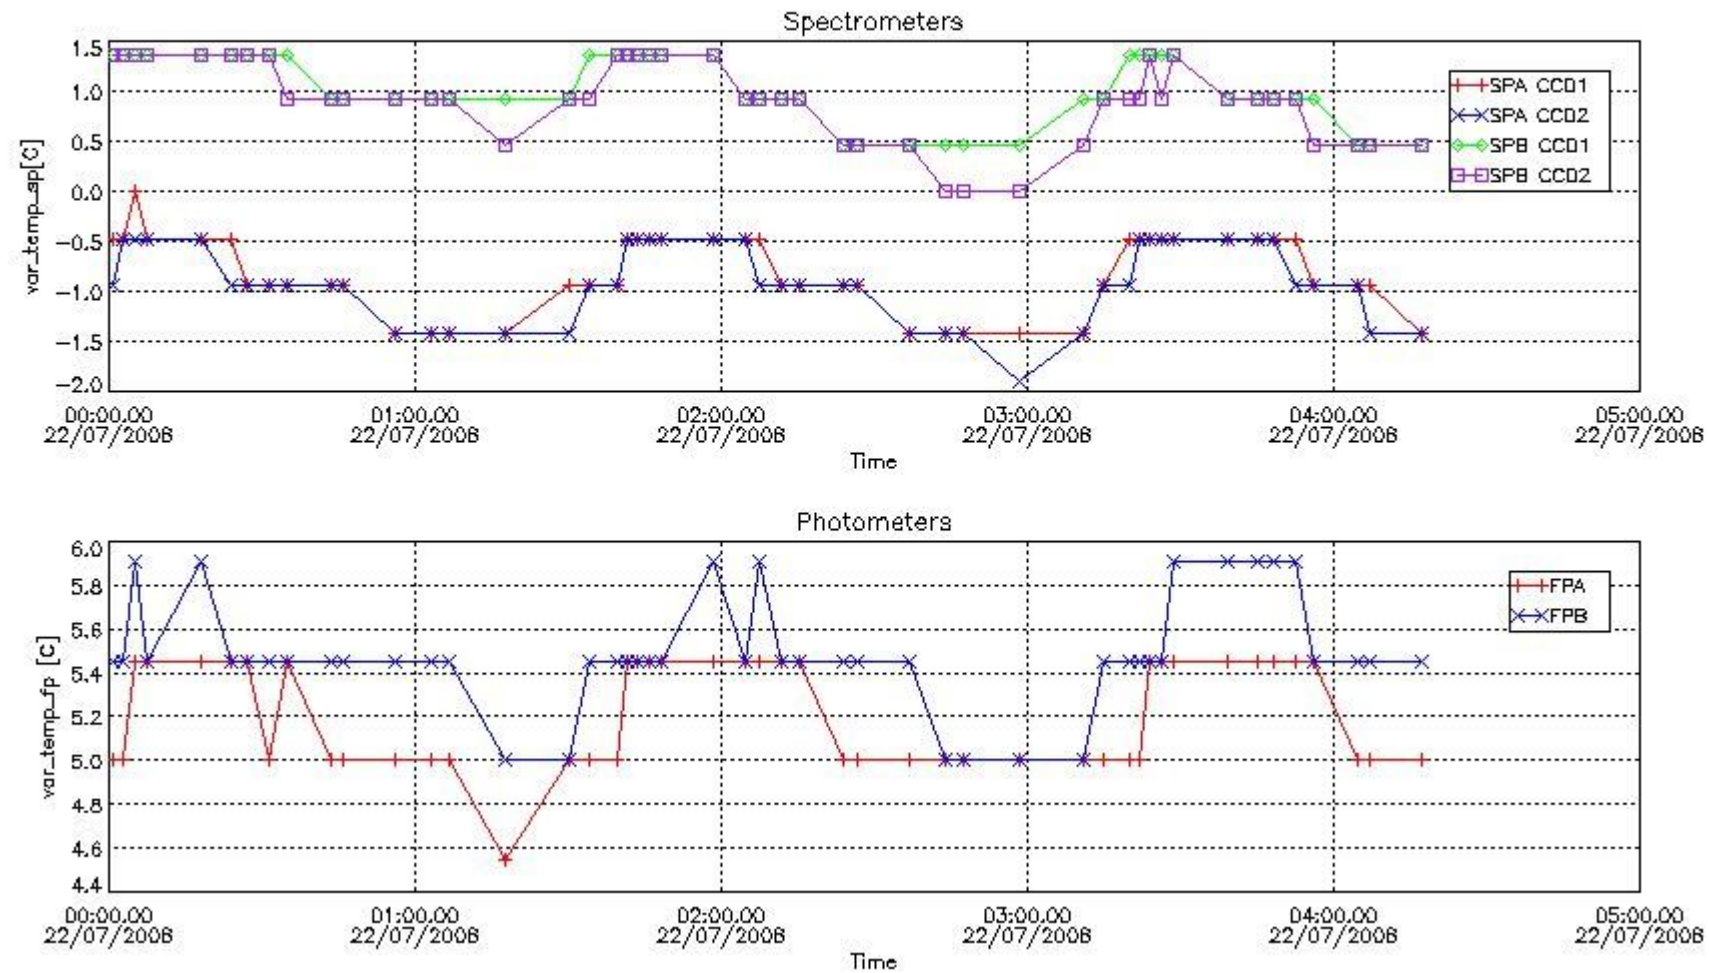

4. Overview of dark signal processing per product

The Dark Charge (DC) is a temperature-dependant signal added to the useful measurements and it is therefore subtracted from them during the processing. There are two phenomena that produce a continuous increase of the DC: the "hot pixels" (a pixel is "hot" when its DC exceeds by a significant amount its value measured on ground at the same temperature) and the "Random Telegraphic Signal" (abrupt change positive or negative of the CCD pixel signal, random in time, affecting only the DC part of the signal and not the photon generated signal).

In this section a list of products that did not use the Dark Sky Area (DSA) observation for the DC computation is given. It is also provided the mean DC plot per product for dark limb products with no error flag set.

4.1 All products used the DSA observation for the DC computation

4.2 Plot of mean dark charges per product: only products in DARK limb conditions without errors are used