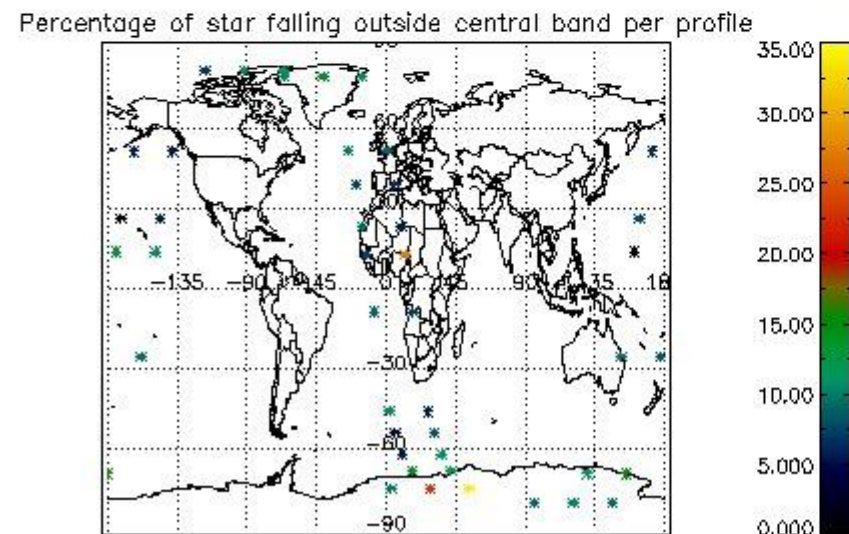

6. Statistics and plot of tangent altitude of the last measurement (DARK & BRIGHT products without errors)

6.1 Statistics on tangent altitude lost:

Statistics	DARK	BRIGHT	TWILIGHT
Mean:	16.466	19.272	NaN
St. deviation:	4.8895	3.0856	NaN
Maximum:	20.690	27.634	NaN
Minimum:	4.3916	14.741	NaN
Number of data:	17.000	24.000	NaN

6.2 Plot for DARK limb products