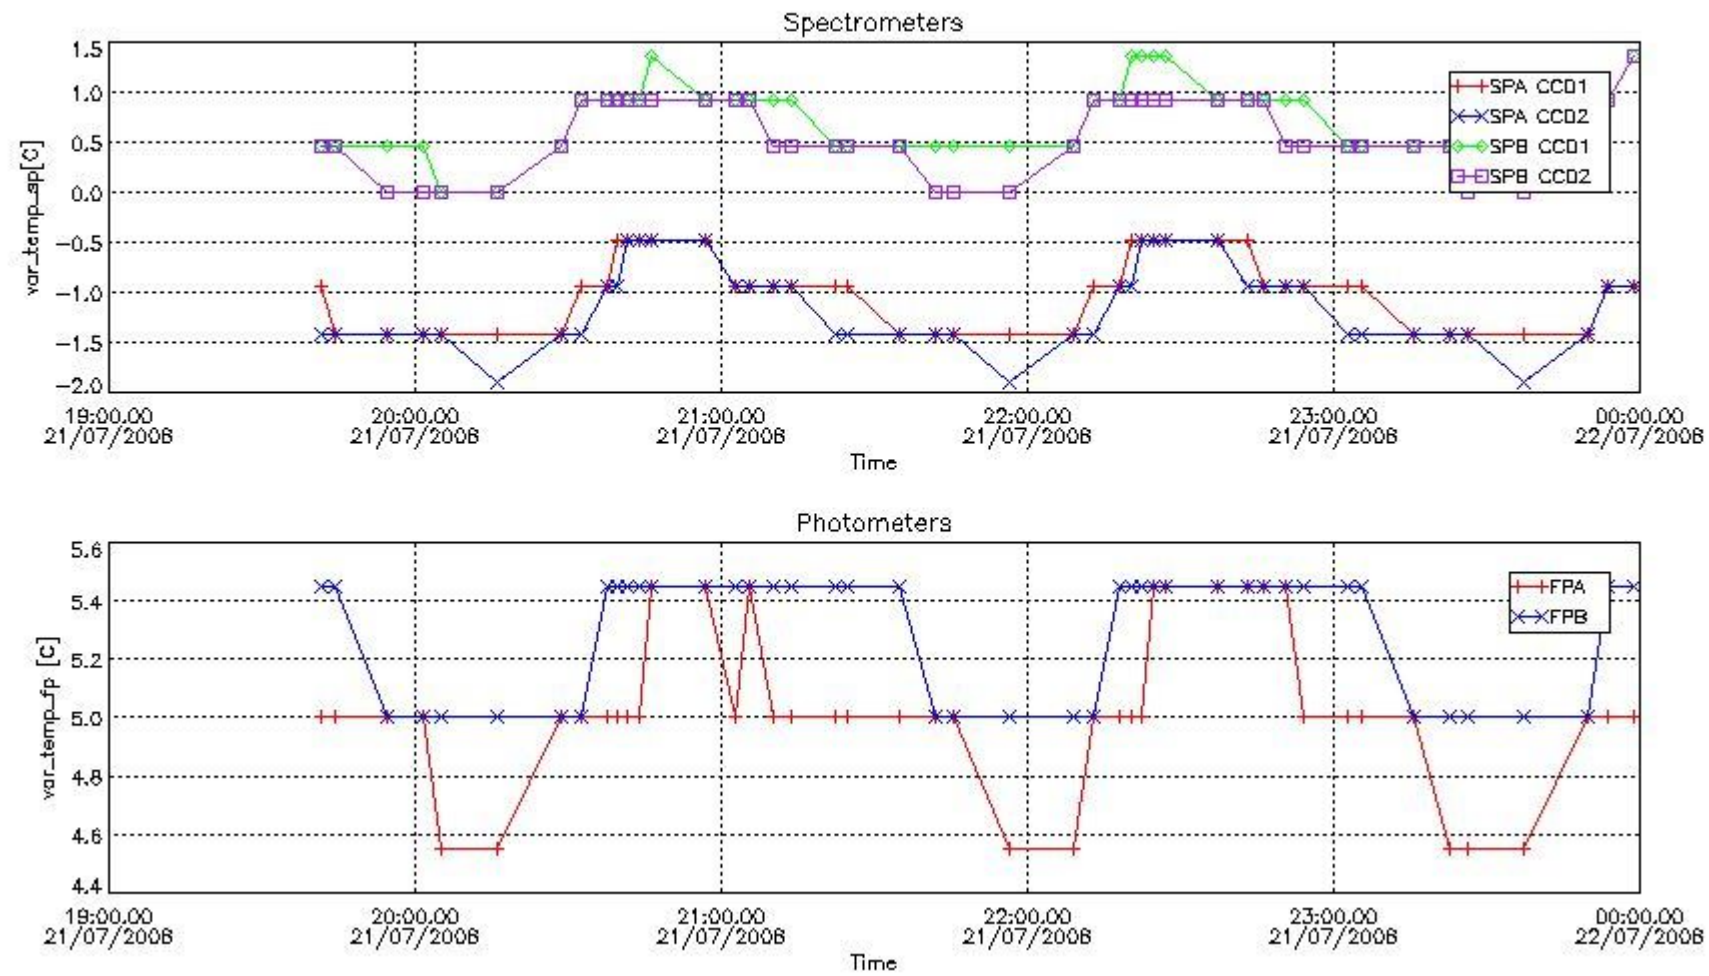

3. Plot of GOMOS spectrometers and photometers temperatures from level 1b data

4. Overview of dark signal processing per product

The Dark Charge (DC) is a temperature-dependant signal added to the useful measurements and it is therefore subtracted from them during the processing. There are two phenomena that produce a continuous increase of the DC: the "hot pixels" (a pixel is "hot" when its DC exceeds by a significant amount its value measured on ground at the same temperature) and the "Random Telegraphic Signal" (abrupt change positive or negative of the CCD pixel signal, random in time, affecting only the DC part of the signal and not the photon generated signal).

In this section a list of products that did not use the Dark Sky Area (DSA) observation for the DC computation is given. It is also provided the mean DC plot per product for dark limb products with no error flag set.

4.1 These products did not use the DSA observation for DC computation: