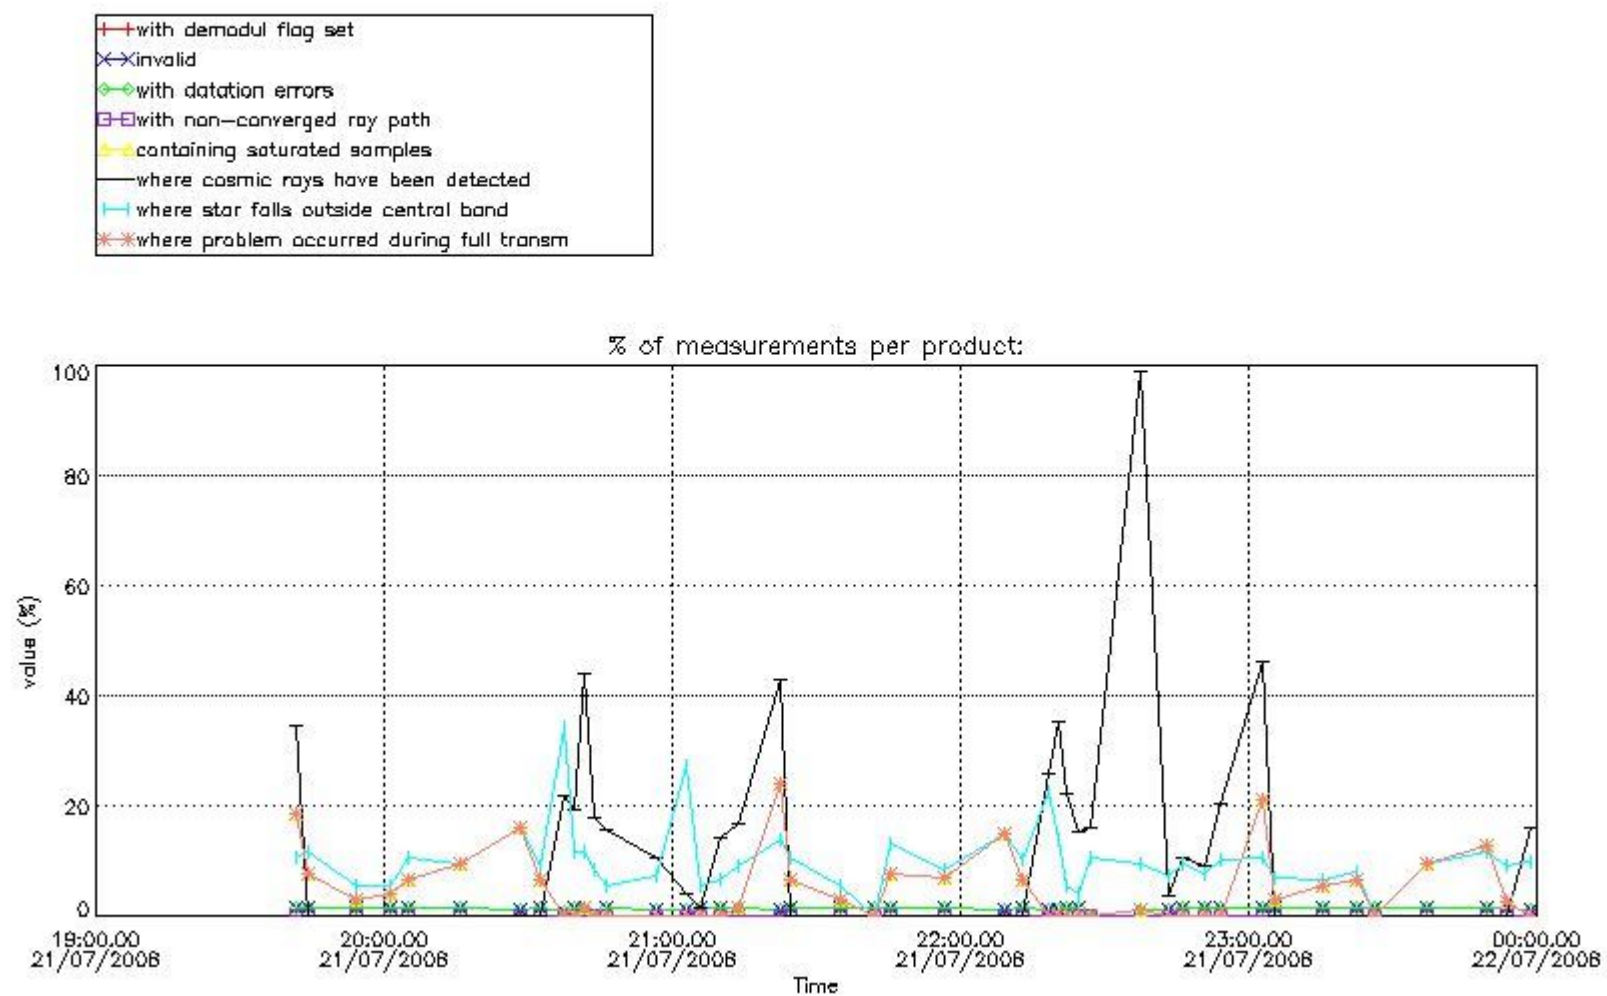

At least one measurement with demodulation flag set:	13.3333 %
Reference spectrum computed from DB:	0.00000 %
Reference spectrum with small number of measurements:	0.00000 %
SATU data not used:	0.00000 %

5.2 Plot quality information per product (time dependant)

5.3 Plot quality information per product (world map)