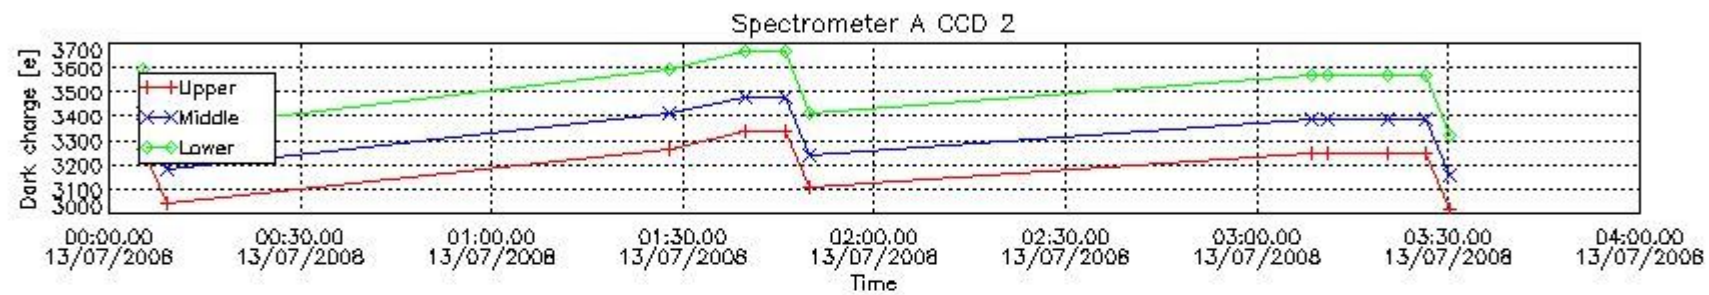

5. Demodulation flag and quality information monitoring

In this section it is presented the modulation information extracted from the pcd (product confidence data) at measurement level and information extracted from the Quality Summary dataset. Only products without errors (error flag in the MPH set to "0") are used.

5.1 Percentage of products during reporting period with: