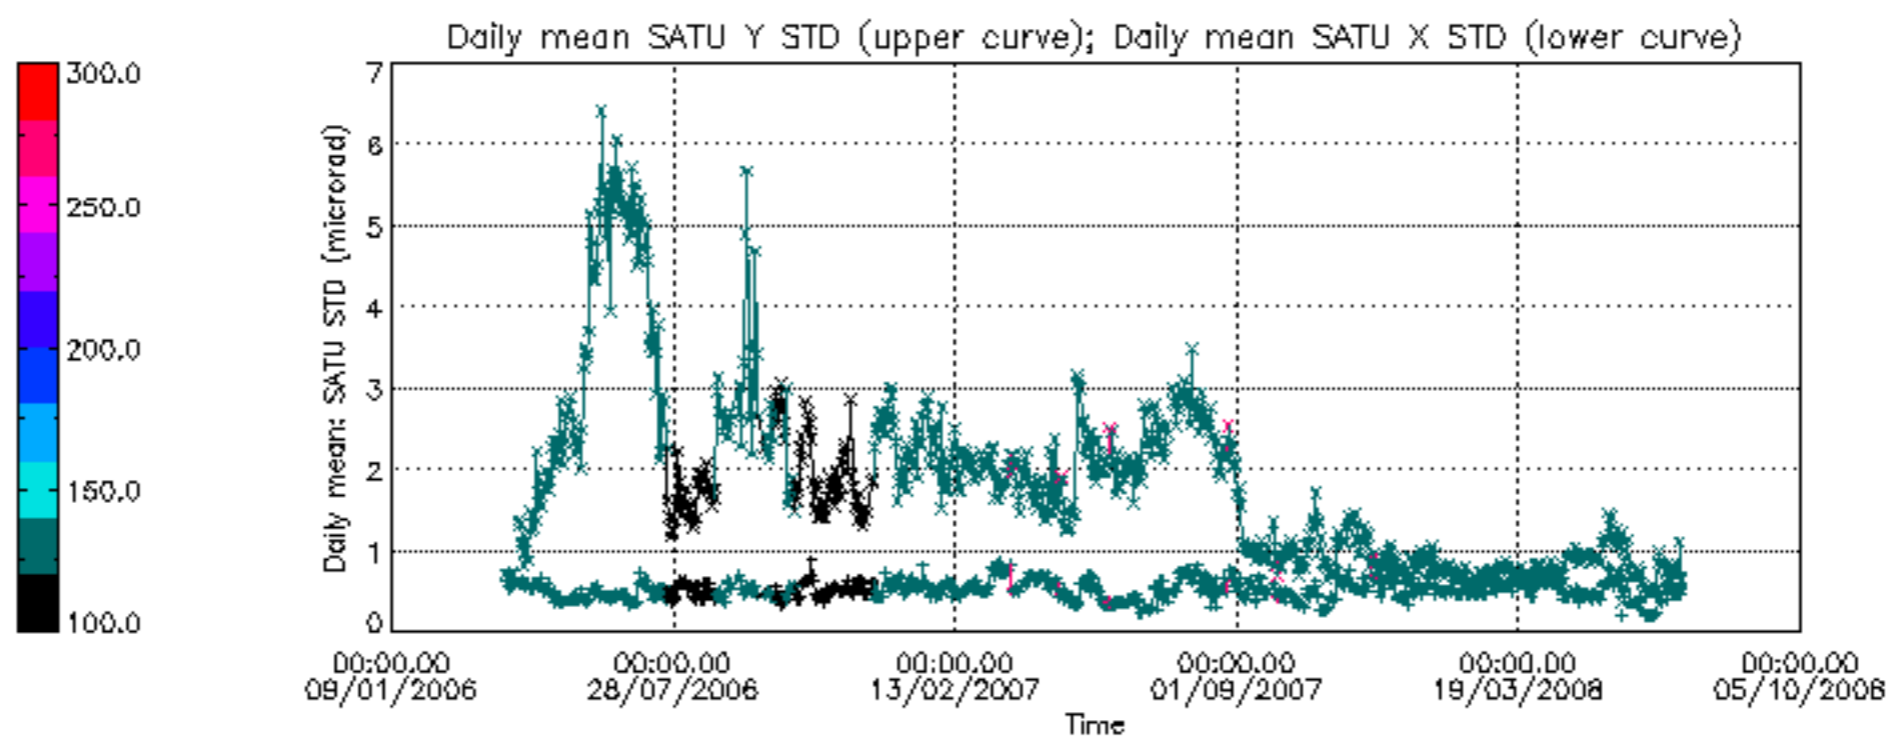

Tangent altitude at which the star is lost

Tangent altitude at which the star is lost

/nas3/ENVISAT/GOMOS/GOM_NL__0P/GOM_NL__0PNPDE20080701_200504_000041532070_00014_33134_6038.N1

1; 1066.3; 01-JUL-2008 20:05:04; Dark ; 38.5; 147; Alp Ara ; 2.88; 26000;occ; 77; 0;33134
 2; 1174.8; 01-JUL-2008 20:06:53; Dark ; 41.0; 40; The Sco ; 1.86; 7100;occ; 82; 0;33134
 3; 1274.5; 01-JUL-2008 20:08:33; Dark ; 40.5; 25; 35Lam Sco ; 1.62; 28000;occ; 81; 0;33134
 4; 1359.7; 01-JUL-2008 20:09:58; Dark ; 42.5; 116; 19Del Sgr ; 2.70; 4100;occ; 85; 0;33134
 5; 1645.5; 01-JUL-2008 20:14:44; Bright; 36.5; 86; 35Eta Oph ; 2.43; 10200;occ; 73; 0;33134
 6; 1751.3; 01-JUL-2008 20:16:29; Bright; 25.0; 98; 13Zet Oph ; 2.57; 30000;occ; 50; 0;33134
 7; 1982.1; 01-JUL-2008 20:20:20; Bright; 36.0; 126; 60Bet Oph ; 2.77; 4250;occ; 72; 0;33134
 8; 2121.6; 01-JUL-2008 20:22:40; Bright; 37.5; 59; 55Alp Oph ; 2.08; 8900;occ; 75; 0;33134
 9; 2286.4; 01-JUL-2008 20:25:24; Bright; 34.5; 127; 27Bet Her ; 2.78; 4700;occ; 69; 0;33134
 10; 2449.5; 01-JUL-2008 20:28:08; Bright; 37.0; 133; 40Zet Her ; 2.81; 6000;occ; 74; 0;33134
 11; 2806.8; 01-JUL-2008 20:34:05; Bright; 36.5; 130; 23Bet Dra ; 2.80; 5800;occ; 73; 0;33134
 12; 2953.3; 01-JUL-2008 20:36:31; Bright; 36.5; 119; 14Eta Dra ; 2.73; 4700;occ; 73; 0;33134
 13; 3194.0; 01-JUL-2008 20:40:32; Bright; 35.5; 60; 7Bet UMi ; 2.08; 3950;occ; 71; 0;33134
 14; 3445.6; 01-JUL-2008 20:44:44; Bright; 37.0; 49; 1Alp UMi ; 1.99; 6300;occ; 74; 0;33134
 15; 4062.2; 01-JUL-2008 20:55:00; Bright; 35.5; 160; 23Gam Per ; 2.93; 4700;occ; 71; 0;33134
 16; 4166.6; 01-JUL-2008 20:56:45; Bright; 36.0; 175; 39Del Per ; 3.01; 19400;occ; 72; 0;33134
 17; 4295.5; 01-JUL-2008 20:58:54; Bright; 39.0; 79; 26Bet Per ; 2.31; 13100;occ; 78; 0;33134
 18; 4582.1; 01-JUL-2008 21:03:40; Dark ; 39.5; 146; 25Eta Tau ; 2.87; 15200;occ; 79; 0;33134
 19; 4985.0; 01-JUL-2008 21:10:23; Dark ; 43.0; 94; 92Alp Cet ; 2.53; 3100;occ; 86; 0;33134
 20; 5205.8; 01-JUL-2008 21:14:04; Dark ; 14.5; 165; 34Gam Eri ; 2.95; 3200;occ; 29; 0;33134