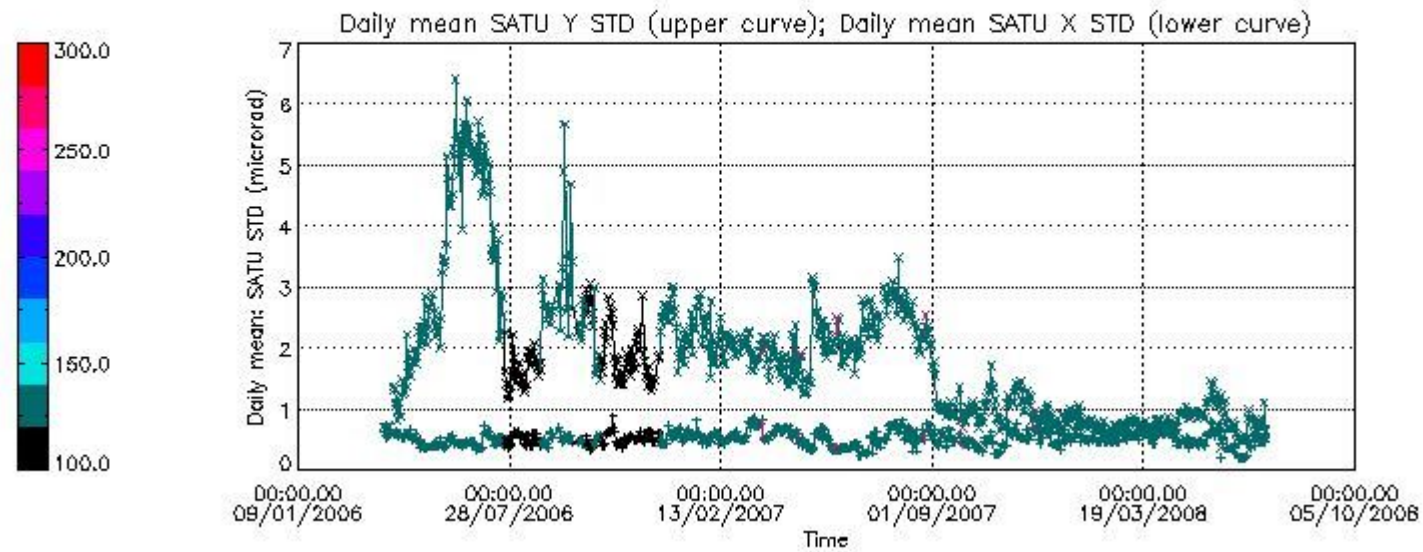

Number of data:	9700.0	9700.0	20650.	20650.

7.2.2 Trend of daily SATU NEA St. deviation since 1st April 2006 (dark limb)

The long term trend of the SATU 'X' and 'Y' standard deviations should be constant during the whole mission.

The colorbar represents the start tangent altitude (km) of the occultations.

Upper curve: STD of SATU Y axis

Lower curve: STD of SATU X axis

8. Auxiliary Data Files used for the production reported in section 2.4

The number reported in the third column indicates since which file (see list in section 2.4) the corresponding auxiliary file has been used. The fourth column is the date of those product files.

Type	Auxiliary Filename	Used since product	Used since product date
INST_PHYS_CHARACTERISTICS	GOM_INS_AXNIEC20050627_150713_20030716_120000_20100101_000000	1	13-JUL-2008 00:05:20
CALIBRATION_DATABASE	GOM_CAL_AXVIEC20080711_132227_20080708_000000_20100101_000000	1	13-JUL-2008 00:05:20
LEVEL-1B_PROC_CONFIG	GOM_PR1_AXNIEC20050627_151042_20020301_000000_20100101_000000	1	13-JUL-2008 00:05:20
STAR_CATALOGUE	GOM_CAT_AXVIEC20020121_161009_20020101_000000_20200101_000000	1	13-JUL-2008 00:05:20
STELLAR_SPECTRA_DATABANK	GOM_STS_AXNIEC20040308_103538_20020101_160000_20100101_000000	1	13-JUL-2008 00:05:20
ECMWF_FILE	AUX_ECF_AXNECM20080712_072111_20080712_210000_20080713_090000	1	13-JUL-2008 00:05:20
ECMWF_FILE	AUX_ECF_AXNECM20080712_192110_20080713_030000_20080713_150000	36	13-JUL-2008 03:02:13
OPTIONAL_ECMWF_FILE	MISSING	1	13-JUL-2008 00:05:20
ORBIT_DATA_FILE	DOR_NAV_OPNPDE20080712_220815_000057382070_00172_33292_5935.N1	1	13-JUL-2008 00:05:20
ORBIT_DATA_FILE	DOR_NAV_OPNPDE20080712_234912_000057382070_00173_33293_5936.N1	20	13-JUL-2008 01:39:46
ORBIT_DATA_FILE	DOR_NAV_OPNPDE20080713_013009_000041442070_00174_33294_5937.N1	36	13-JUL-2008 03:02:13