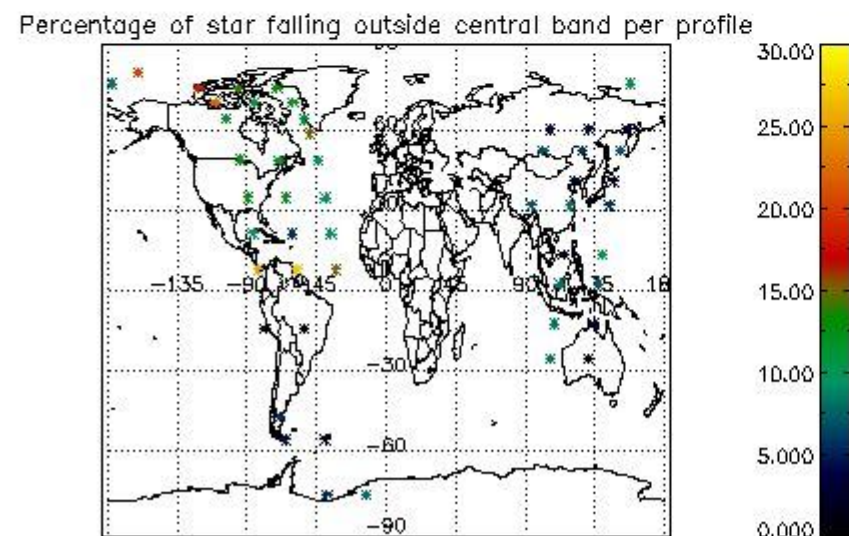

6. Statistics and plot of tangent altitude of the last measurement (DARK & BRIGHT products without errors)

6.1 Statistics on tangent altitude lost:

Statistics	DARK	BRIGHT	TWILIGHT
Mean:	20.805	20.408	19.309
St. deviation:	9.9822	3.4063	0.54703
Maximum:	38.133	28.396	19.696
Minimum:	6.6909	12.649	18.922
Number of data:	11.000	25.000	2.0000

6.2 Plot for DARK limb products