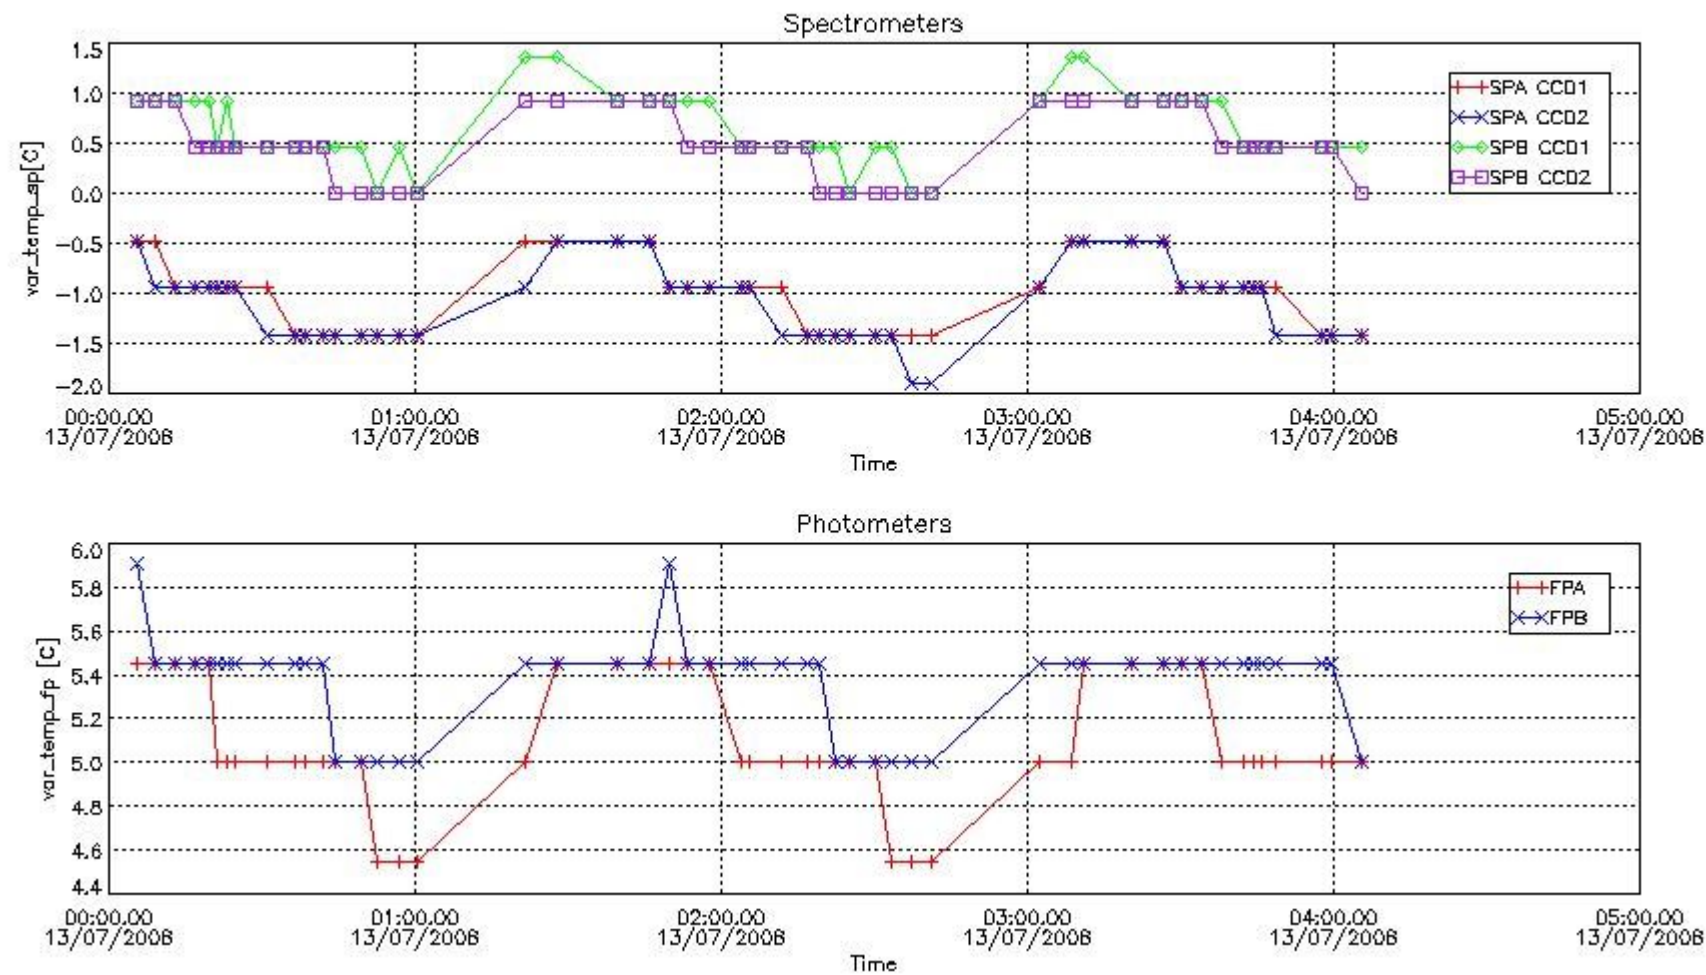

43	GOM_TRA_1PNPDE20080713_033804_000000412070_00176_33296_3129.N1	13-JUL-2008 03:38:04	Straylight	40.500	45	Alp Pav	1.9400	26000.	81	33296	No
44	GOM_TRA_1PNPDE20080713_034230_000000382070_00176_33296_3130.N1	13-JUL-2008 03:42:30	Twilight_stray	38.000	147	Alp Ara	2.8770	26000.	76	33296	No
45	GOM_TRA_1PNPDE20080713_034422_000000432070_00176_33296_3131.N1	13-JUL-2008 03:44:22	Twilight_stray	43.000	40	The Sco	1.8590	7100.0	86	33296	No
46	GOM_TRA_1PNPDE20080713_034602_000000412070_00176_33296_3132.N1	13-JUL-2008 03:46:02	Bright	41.000	25	35Lam Sco	1.6200	28000.	82	33296	No
47	GOM_TRA_1PNPDE20080713_034842_000000422070_00176_33296_3133.N1	13-JUL-2008 03:48:42	Bright	42.000	137	22Lam Sgr	2.8240	4400.0	84	33296	No
48	GOM_TRA_1PNPDE20080713_035730_000000352070_00176_33296_3134.N1	13-JUL-2008 03:57:30	Bright	34.500	126	60Bet Oph	2.7700	4250.0	69	33296	No
49	GOM_TRA_1PNPDE20080713_035947_000000362070_00176_33296_3135.N1	13-JUL-2008 03:59:47	Bright	35.500	59	55Alp Oph	2.0800	8900.0	71	33296	No
50	GOM_TRA_1PNPDE20080713_040536_000000362070_00176_33296_3136.N1	13-JUL-2008 04:05:36	Bright	35.500	133	40Zet Her	2.8070	6000.0	71	33296	No

3. Plot of GOMOS spectrometers and photometers temperatures from level 1b data

4. Overview of dark signal processing per product

The Dark Charge (DC) is a temperature-dependant signal added to the useful measurements and it is therefore subtracted from them during the processing. There are two phenomena that produce a continuous increase of the DC: the "hot pixels" (a pixel is "hot" when its DC exceeds by a significant amount its value measured on ground at the same temperature) and the "Random Telegraphic Signal" (abrupt change positive or negative of the CCD pixel signal, random in time, affecting only the DC part of the signal and not the photon generated signal).

In this section a list of products that did not use the Dark Sky Area (DSA) observation for the DC computation is given. It is also provided the mean DC plot per product for dark limb products with no error flag set.

4.1 These products did not use the DSA observation for DC computation:

Product name	DC information
GOM_TRA_1PNPDE20080713_013946_000000322070_00174_33294_2991.N1	DC map used
GOM_TRA_1PNPDE20080713_014556_000000512070_00175_33295_2992.N1	DC map used