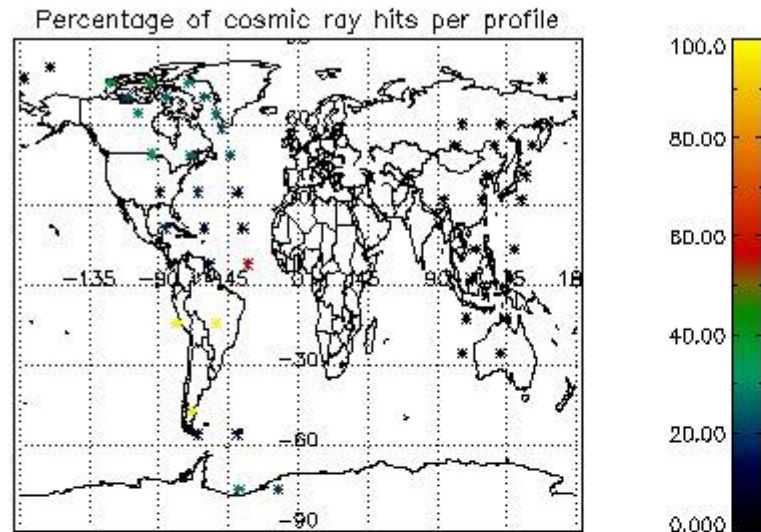

6. Statistics and plot of tangent altitude of the last measurement (DARK & BRIGHT products without errors)

6.1 Statistics on tangent altitude lost:

Statistics	DARK	BRIGHT	TWILIGHT
Mean:	20.805	20.408	19.309
St. deviation:	9.9822	3.4063	0.54703
Maximum:	38.133	28.396	19.696
Minimum:	6.6909	12.649	18.922
Number of data:	11.000	25.000	2.0000

6.2 Plot for DARK limb products