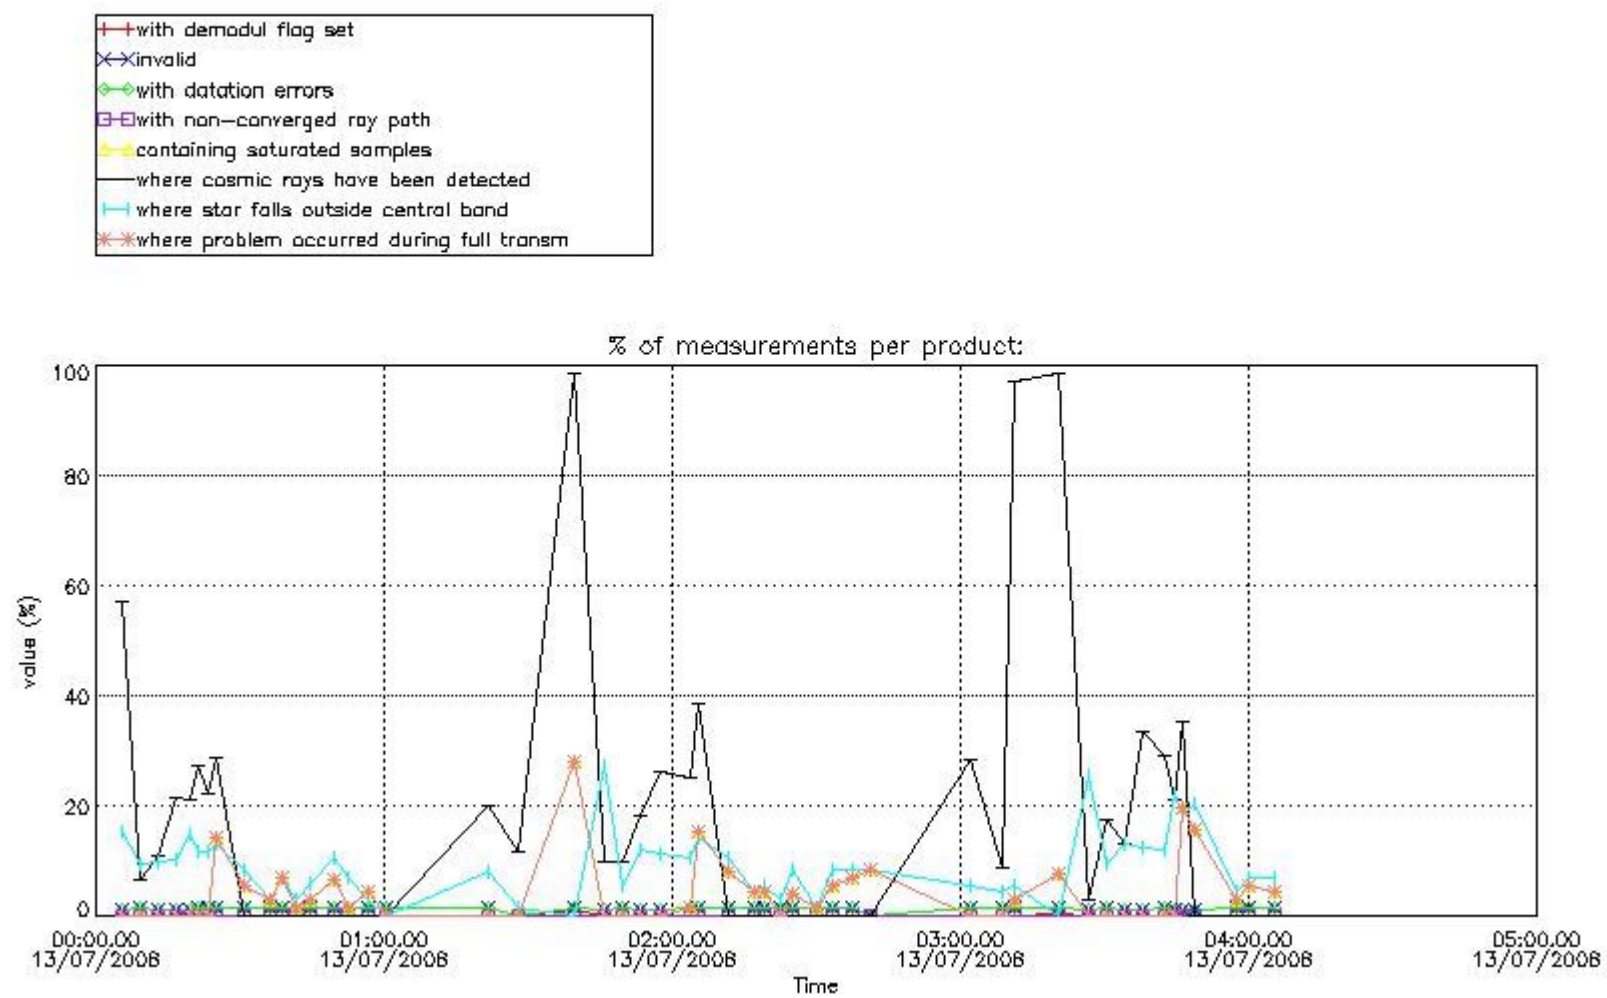

At least one measurement with demodulation flag set:	18.0000 %
Reference spectrum computed from DB:	0.00000 %
Reference spectrum with small number of measurements:	0.00000 %
SATU data not used:	0.00000 %

5.2 Plot quality information per product (time dependant)

5.3 Plot quality information per product (world map)