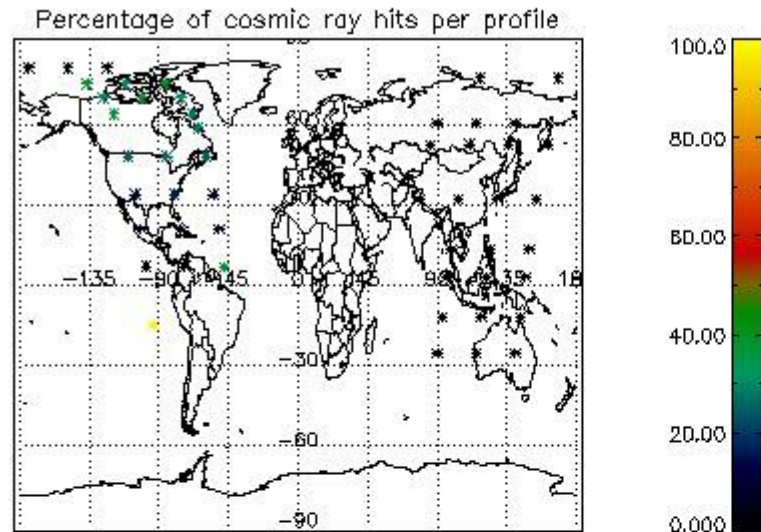

6. Statistics and plot of tangent altitude of the last measurement (DARK & BRIGHT products without errors)

6.1 Statistics on tangent altitude lost:

Statistics	DARK	BRIGHT	TWILIGHT
Mean:	16.678	20.902	NaN
St. deviation:	4.1780	3.7845	NaN
Maximum:	20.112	30.025	NaN
Minimum:	7.8391	12.410	NaN
Number of data:	7.0000	31.000	NaN

6.2 Plot for DARK limb products