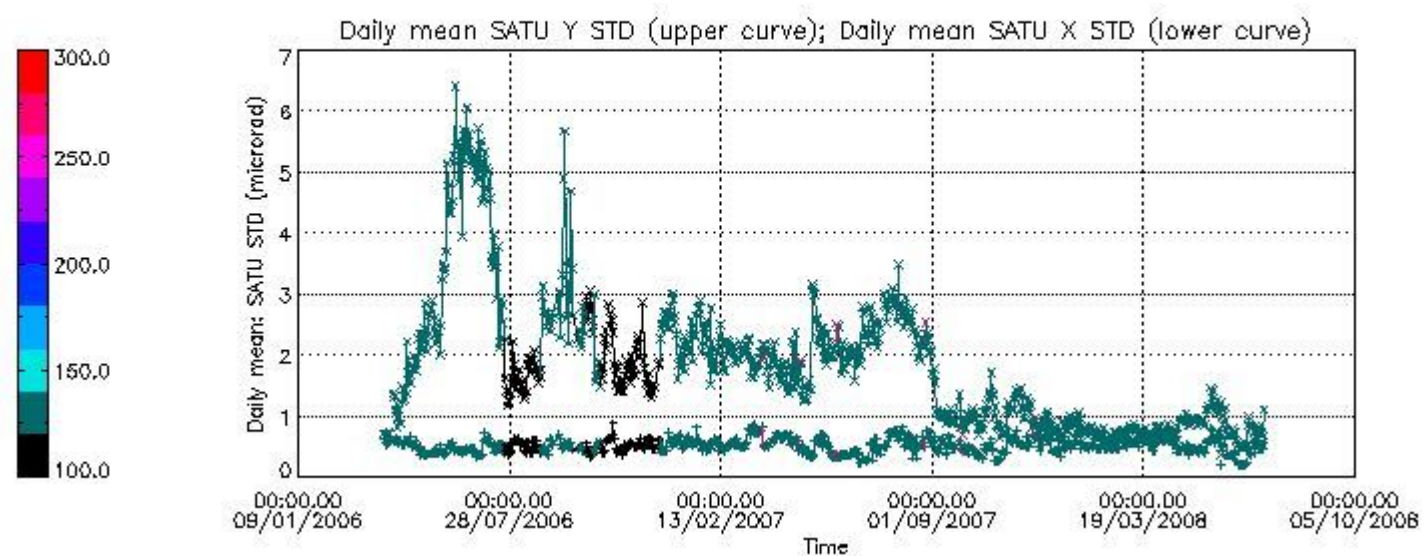

Number of data:	6350.0	6350.0	25400.	25400.

7.2.2 Trend of daily SATU NEA St. deviation since 1st April 2006 (dark limb)

The long term trend of the SATU 'X' and 'Y' standard deviations should be constant during the whole mission.

The colorbar represents the start tangent altitude (km) of the occultations.

Upper curve: STD of SATU Y axis

Lower curve: STD of SATU X axis

8. Auxiliary Data Files used for the production reported in section 2.4

The number reported in the third column indicates since which file (see list in section 2.4) the corresponding auxiliary file has been used. The fourth column is the date of those product files.

Type	Auxiliary Filename	Used since product	Used since product date
INST_PHYS_CHARACTERISTICS	GOM_INS_AXNIEC20050627_150713_20030716_120000_20100101_000000	1	11-JUL-2008 00:01:10
CALIBRATION_DATABASE	GOM_CAL_AXVIEC20080707_131940_20080705_000000_20100101_000000	1	11-JUL-2008 00:01:10
LEVEL-1B_PROC_CONFIG	GOM_PR1_AXNIEC20050627_151042_20020301_000000_20100101_000000	1	11-JUL-2008 00:01:10
STAR_CATALOGUE	GOM_CAT_AXVIEC20020121_161009_20020101_000000_20200101_000000	1	11-JUL-2008 00:01:10
STELLAR_SPECTRA_DATABANK	GOM_STS_AXNIEC20040308_103538_20020101_160000_20100101_000000	1	11-JUL-2008 00:01:10
ECMWF_FILE	AUX_ECF_AXNECM20080710_072113_20080710_210000_20080711_090000	1	11-JUL-2008 00:01:10
ECMWF_FILE	AUX_ECF_AXNECM20080710_200115_20080711_030000_20080711_150000	38	11-JUL-2008 04:23:19
OPTIONAL_ECMWF_FILE	MISSING	1	11-JUL-2008 00:01:10
ORBIT_DATA_FILE	DOR_NAV_OPNPDE20080710_213118_000057382070_00143_33263_5921.N1	1	11-JUL-2008 00:01:10
ORBIT_DATA_FILE	DOR_NAV_OPNPDE20080710_231215_000057382070_00144_33264_5922.N1	7	11-JUL-2008 01:08:17
ORBIT_DATA_FILE	DOR_NAV_OPNPDE20080711_005312_000041442070_00145_33265_5923.N1	24	11-JUL-2008 02:48:54
ORBIT_DATA_FILE	DOR_NAV_OPNPDE20080711_020735_000054192070_00146_33266_5924.N1	38	11-JUL-2008 04:23:19