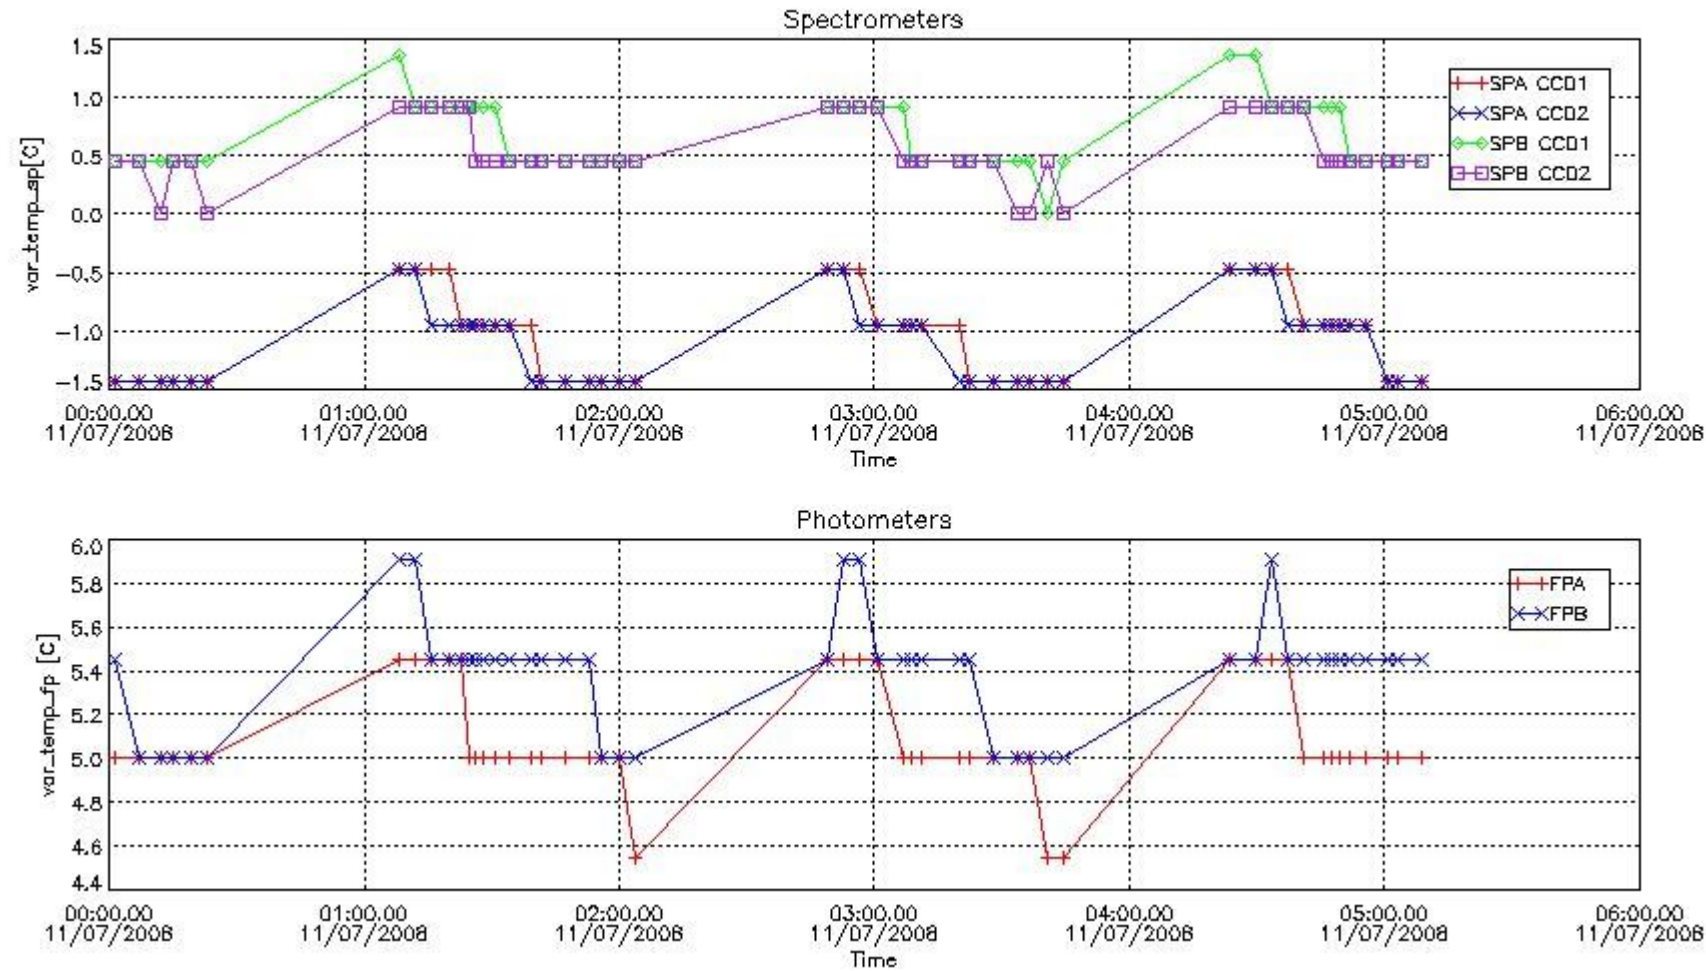

4. Overview of dark signal processing per product

The Dark Charge (DC) is a temperature-dependant signal added to the useful measurements and it is therefore subtracted from them during the processing. There are two phenomena that produce a continuous increase of the DC: the "hot pixels" (a pixel is "hot" when its DC exceeds by a significant amount its value measured on ground at the same temperature) and the "Random Telegraphic Signal" (abrupt change positive or negative of the CCD pixel signal, random in time, affecting only the DC part of the signal and not the photon generated signal).

In this section a list of products that did not use the Dark Sky Area (DSA) observation for the DC computation is given. It is also provided the mean DC plot per product for dark limb products with no error flag set.

4.1 These products did not use the DSA observation for DC computation:

Product name	DC information
GOM_TRA_1PNPDE20080711_010817_000000422070_00146_33266_0424.N1	DC map used
GOM_TRA_1PNPDE20080711_011212_000000372070_00146_33266_0425.N1	DC map used
GOM_TRA_1PNPDE20080711_011551_000000312070_00146_33266_0426.N1	DC map used
GOM_TRA_1PNPDE20080711_011954_000000402070_00146_33266_0427.N1	DC map used
GOM_TRA_1PNPDE20080711_012257_000000402070_00146_33266_0428.N1	DC map used
GOM_TRA_1PNPDE20080711_012428_000000382070_00146_33266_0429.N1	DC map used
GOM_TRA_1PNPDE20080711_012619_000000412070_00146_33266_0430.N1	DC map used
GOM_TRA_1PNPDE20080711_012759_000000392070_00146_33266_0431.N1	DC map used
GOM_TRA_1PNPDE20080711_013038_000000402070_00146_33266_0432.N1	DC map used
GOM_TRA_1PNPDE20080711_013409_000000372070_00146_33266_0433.N1	DC map used
GOM_TRA_1PNPDE20080711_013929_000000362070_00146_33266_0434.N1	DC map used
GOM_TRA_1PNPDE20080711_014146_000000362070_00146_33266_0435.N1	DC map used
GOM_TRA_1PNPDE20080711_014731_000000362070_00146_33266_0436.N1	DC map used
GOM_TRA_1PNPDE20080711_015249_000000352070_00146_33266_0437.N1	DC map used