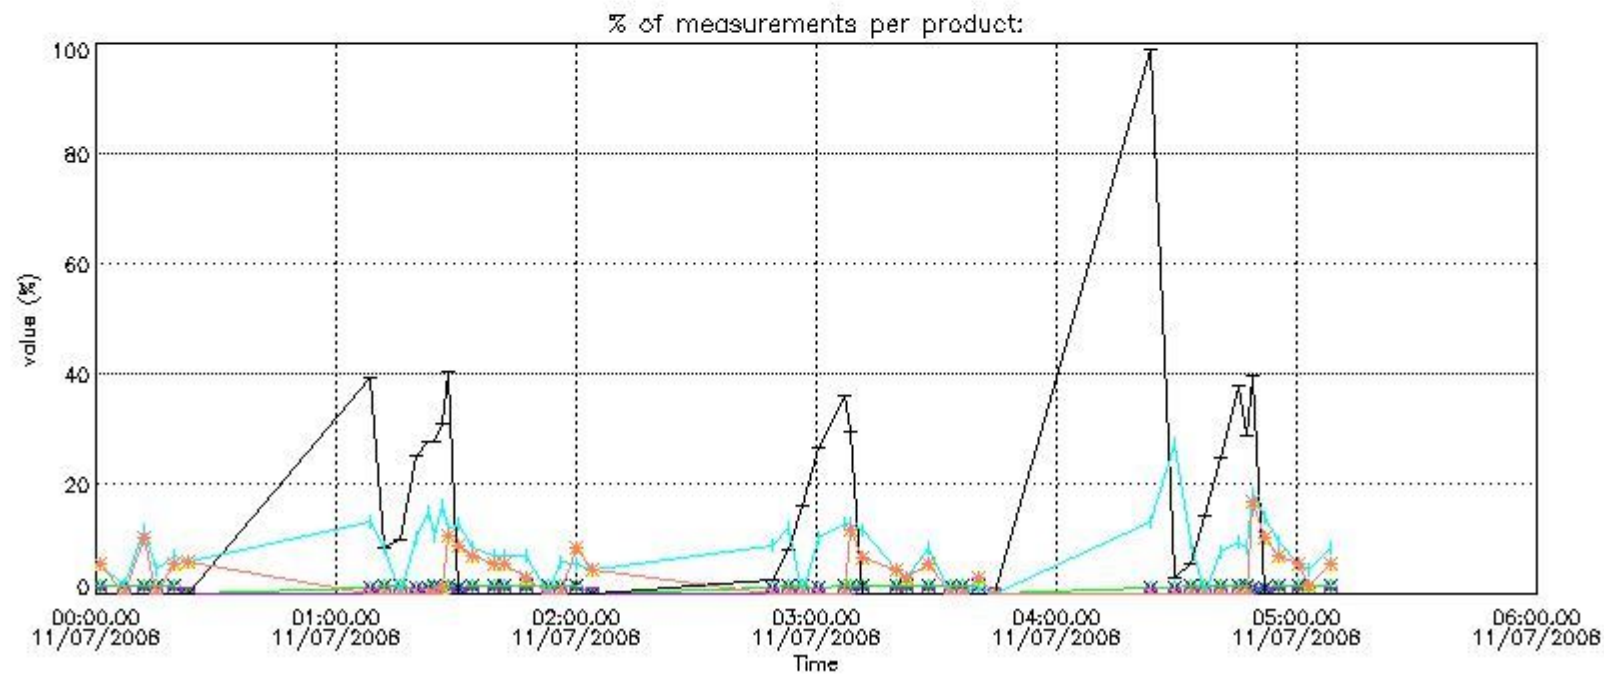

(error flag in the MPH set to "0") are used.

5.1 Percentage of products during reporting period with:

At least one measurement with demodulation flag set:	16.0000 %
Reference spectrum computed from DB:	0.00000 %
Reference spectrum with small number of measurements:	0.00000 %
SATU data not used:	0.00000 %

5.2 Plot quality information per product (time dependant)

5.3 Plot quality information per product (world map)