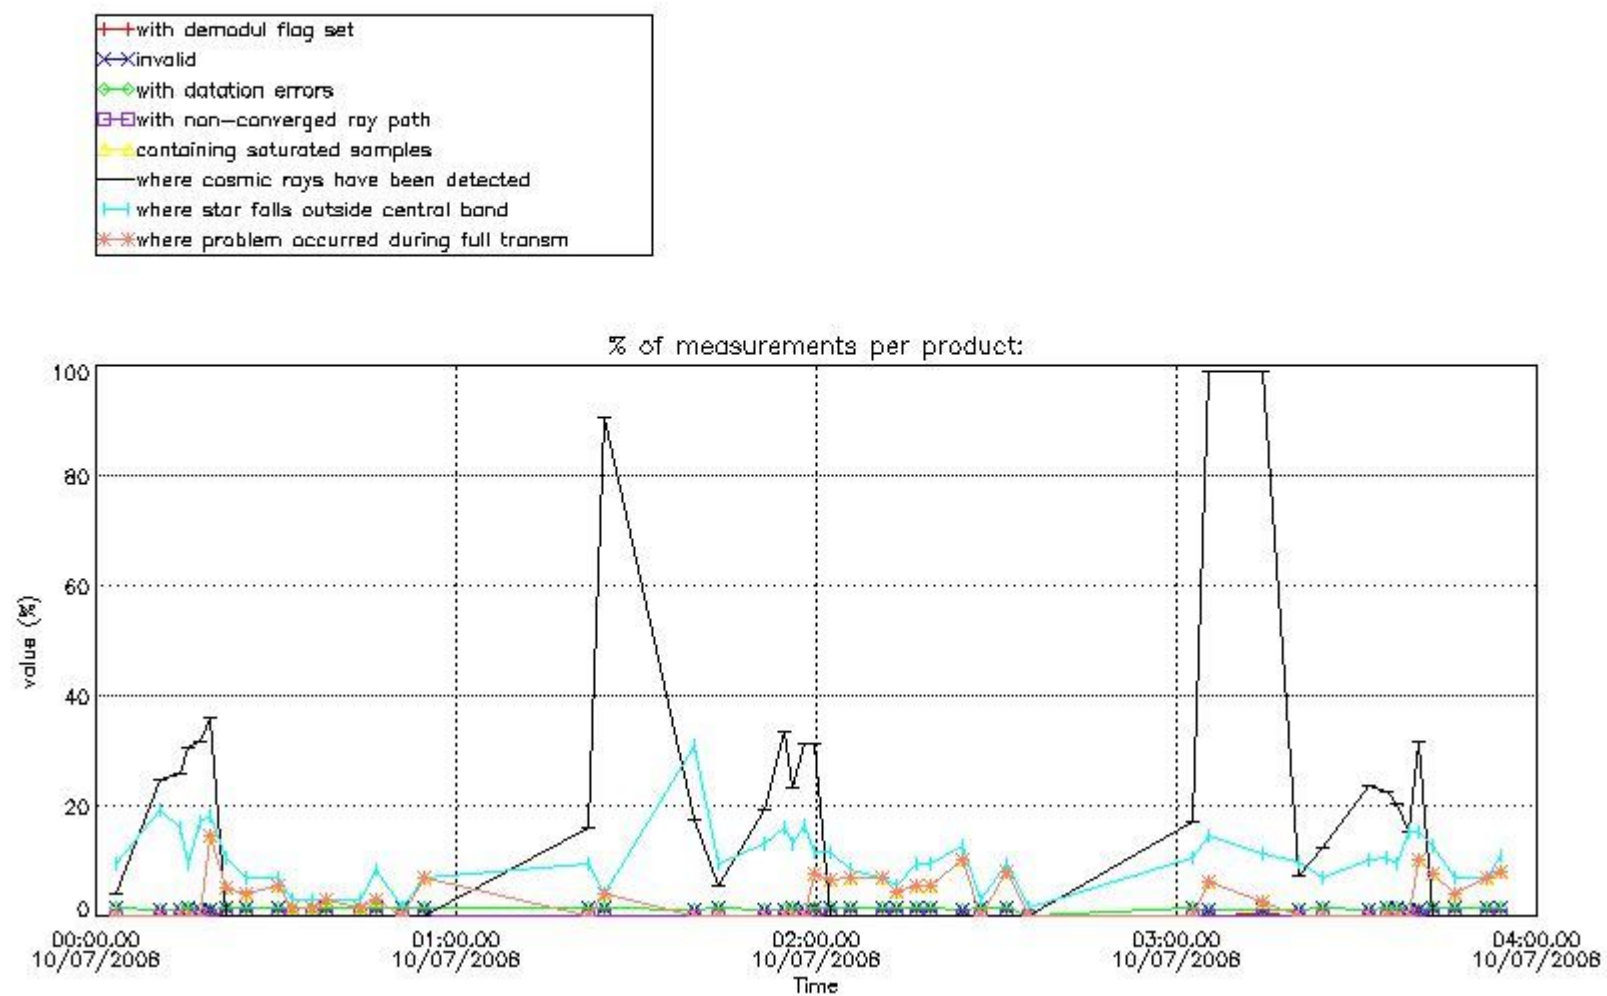

At least one measurement with demodulation flag set:	24.4898 %
Reference spectrum computed from DB:	0.00000 %
Reference spectrum with small number of measurements:	0.00000 %
SATU data not used:	0.00000 %

5.2 Plot quality information per product (time dependant)

5.3 Plot quality information per product (world map)