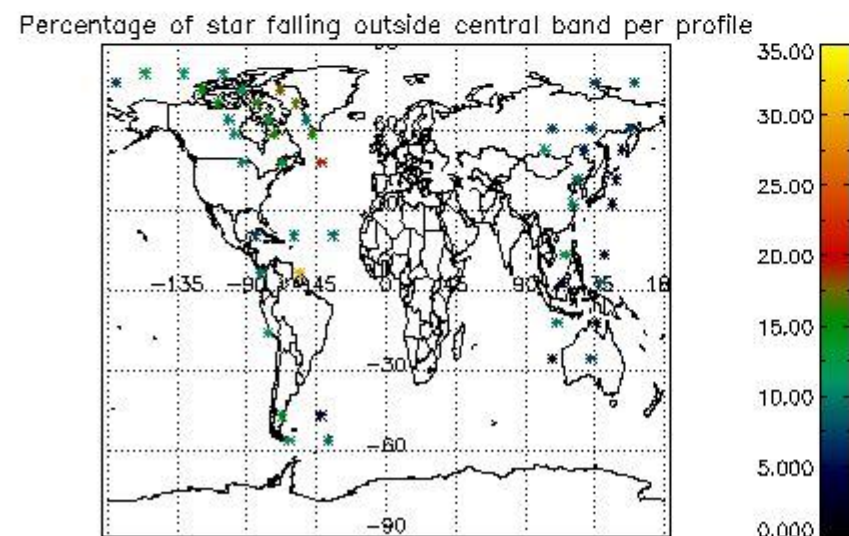

5.2 Plot quality information per product (time dependant)

5.3 Plot quality information per product (world map)

6. Statistics and plot of tangent altitude of the last measurement (DARK & BRIGHT products without errors)