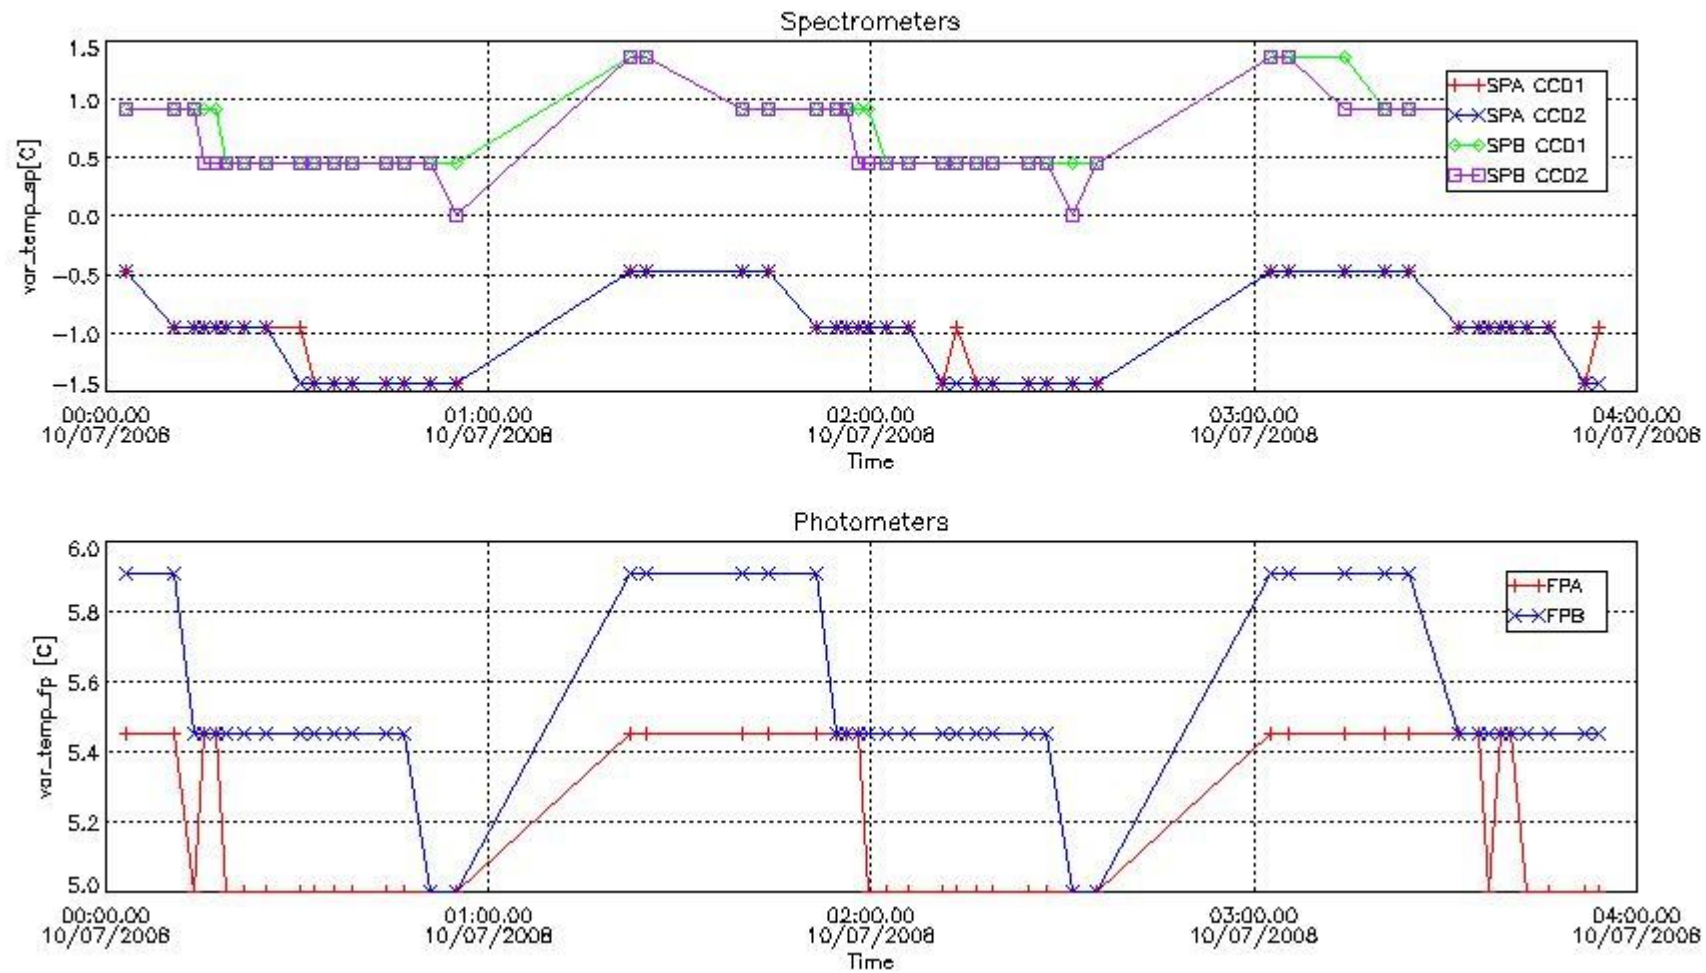

4. Overview of dark signal processing per product

The Dark Charge (DC) is a temperature-dependant signal added to the useful measurements and it is therefore subtracted from them during the processing. There are two phenomena that produce a continuous increase of the DC: the "hot pixels" (a pixel is "hot" when its DC exceeds by a significant amount its value measured on ground at the same temperature) and the "Random Telegraphic Signal" (abrupt change positive or negative of the CCD pixel signal, random in time, affecting only the DC part of the signal and not the photon generated signal).

In this section a list of products that did not use the Dark Sky Area (DSA) observation for the DC computation is given. It is also provided the mean DC plot per product for dark limb products with no error flag set.

4.1 All products used the DSA observation for the DC computation

4.2 Plot of mean dark charges per product: only products in DARK limb conditions without errors are used