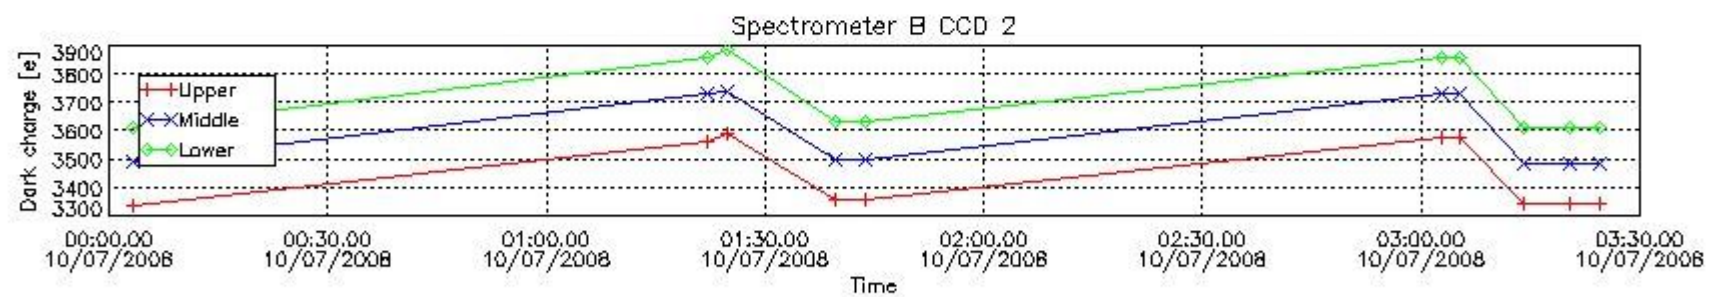

5. Demodulation flag and quality information monitoring

In this section it is presented the modulation information extracted from the pcd (product confidence data) at measurement level and information extracted from the Quality Summary dataset. Only products without errors (error flag in the MPH set to "0") are used.

5.1 Percentage of products during reporting period with: