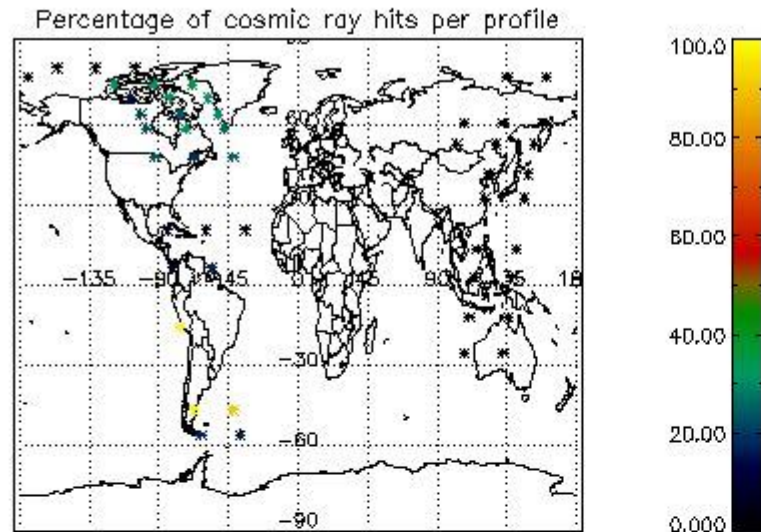

6. Statistics and plot of tangent altitude of the last measurement (DARK & BRIGHT products without errors)

6.1 Statistics on tangent altitude lost:

Statistics	DARK	BRIGHT	TWILIGHT
Mean:	16.629	20.850	NaN
St. deviation:	4.4302	3.3741	NaN
Maximum:	20.933	30.055	NaN
Minimum:	5.6163	16.591	NaN
Number of data:	10.000	24.000	NaN

6.2 Plot for DARK limb products