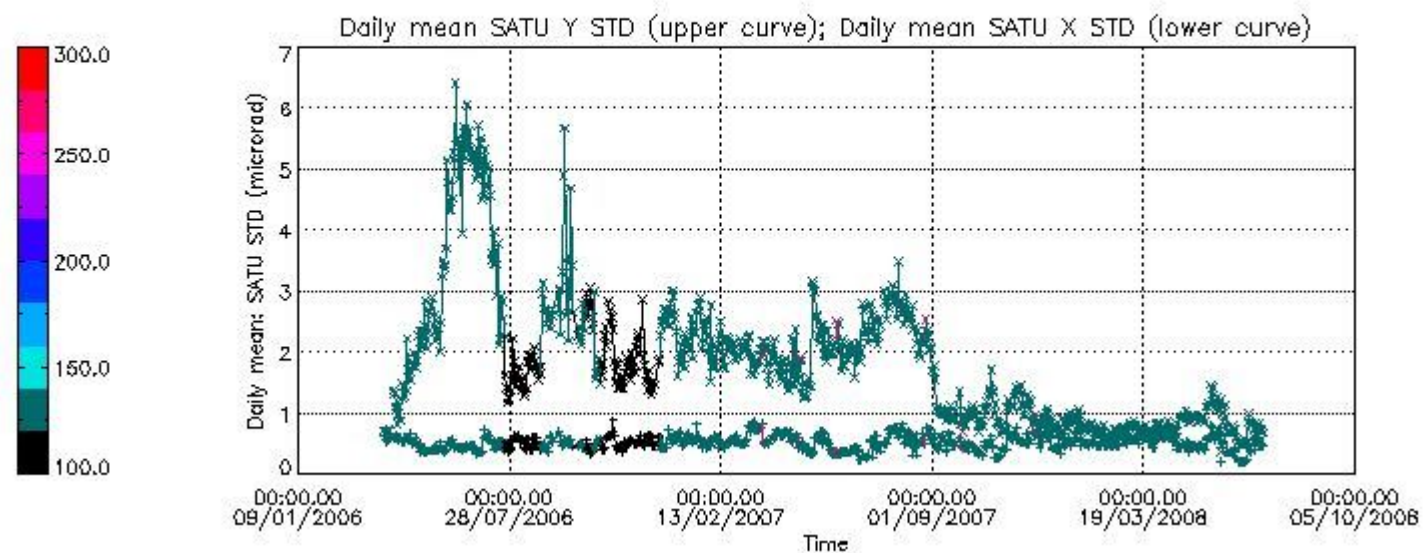

Number of data:	8800.0	8800.0	19800.	19800.

7.2.2 Trend of daily SATU NEA St. deviation since 1st April 2006 (dark limb)

The long term trend of the SATU 'X' and 'Y' standard deviations should be constant during the whole mission.

The colorbar represents the start tangent altitude (km) of the occultations.

Upper curve: STD of SATU Y axis

Lower curve: STD of SATU X axis

8. Auxiliary Data Files used for the production reported in section 2.4

The number reported in the third column indicates since which file (see list in section 2.4) the corresponding auxiliary file has been used. The fourth column is the date of those product files.

Type	Auxiliary Filename	Used since product	Used since product date
INST_PHYS_CHARACTERISTICS	GOM_INS_AXNIEC20050627_150713_20030716_120000_20100101_000000	1	10-JUL-2008 00:03:10
CALIBRATION_DATABASE	GOM_CAL_AXVIEC20080707_131940_20080705_000000_20100101_000000	1	10-JUL-2008 00:03:10
LEVEL-1B_PROC_CONFIG	GOM_PR1_AXNIEC20050627_151042_20020301_000000_20100101_000000	1	10-JUL-2008 00:03:10
STAR_CATALOGUE	GOM_CAT_AXVIEC20020121_161009_20020101_000000_20200101_000000	1	10-JUL-2008 00:03:10
STELLAR_SPECTRA_DATABANK	GOM_STS_AXNIEC20040308_103538_20020101_160000_20100101_000000	1	10-JUL-2008 00:03:10
ECMWF_FILE	AUX_ECF_AXNECM20080709_072114_20080709_210000_20080710_090000	1	10-JUL-2008 00:03:10
ECMWF_FILE	AUX_ECF_AXNECM20080709_190114_20080710_030000_20080710_150000	36	10-JUL-2008 03:02:42
OPTIONAL_ECMWF_FILE	MISSING	1	10-JUL-2008 00:03:10
ORBIT_DATA_FILE	DOR_NAV_OPNPDE20080709_215759_000060572070_00129_33249_5915.N1	1	10-JUL-2008 00:03:10
ORBIT_DATA_FILE	DOR_NAV_OPNPDE20080709_234415_000054192070_00130_33250_5916.N1	18	10-JUL-2008 01:24:49
ORBIT_DATA_FILE	DOR_NAV_OPNPDE20080710_011953_000044632070_00131_33251_5917.N1	36	10-JUL-2008 03:02:42