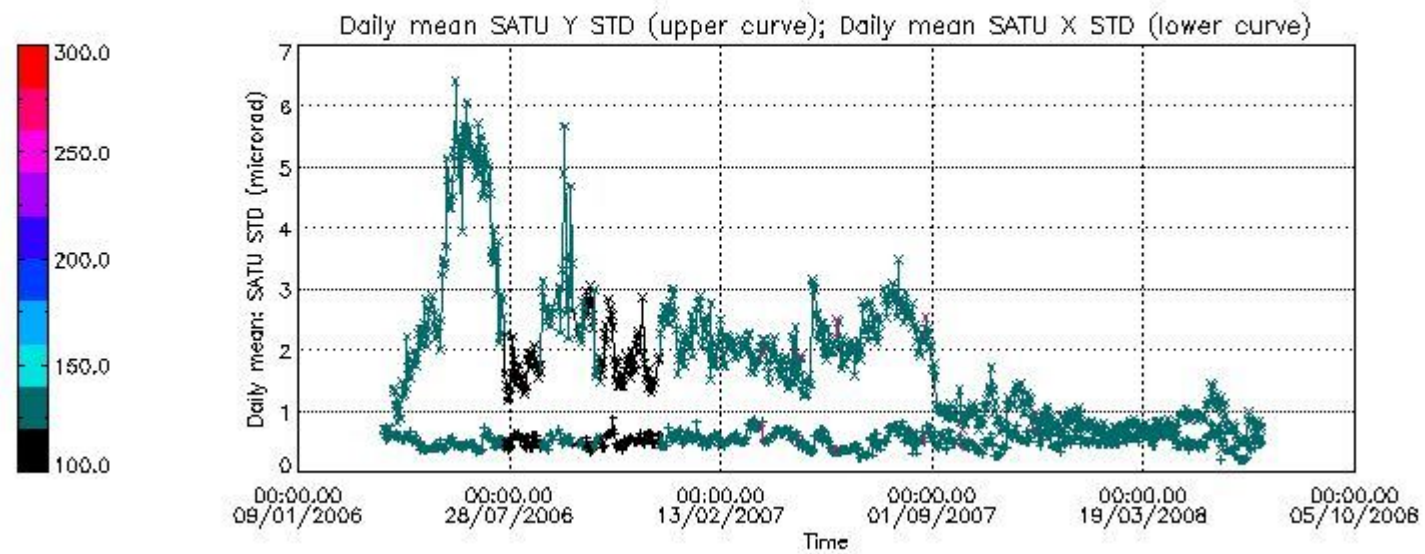

Number of data:	13400.	13400.	16600.	16600.

7.2.2 Trend of daily SATU NEA St. deviation since 1st April 2006 (dark limb)

The long term trend of the SATU 'X' and 'Y' standard deviations should be constant during the whole mission.

The colorbar represents the start tangent altitude (km) of the occultations.

Upper curve: STD of SATU Y axis

Lower curve: STD of SATU X axis

8. Auxiliary Data Files used for the production reported in section 2.4

The number reported in the third column indicates since which file (see list in section 2.4) the corresponding auxiliary file has been used. The fourth column is the date of those product files.

Type	Auxiliary Filename	Used since product	Used since product date
INST_PHYS_CHARACTERISTICS	GOM_INS_AXNIEC20050627_150713_20030716_120000_20100101_000000	1	09-JUL-2008 00:13:05
CALIBRATION_DATABASE	GOM_CAL_AXVIEC20080707_131940_20080705_000000_20100101_000000	1	09-JUL-2008 00:13:05
LEVEL-1B_PROC_CONFIG	GOM_PR1_AXNIEC20050627_151042_20020301_000000_20100101_000000	1	09-JUL-2008 00:13:05
STAR_CATALOGUE	GOM_CAT_AXVIEC20020121_161009_20020101_000000_20200101_000000	1	09-JUL-2008 00:13:05
STELLAR_SPECTRA_DATABANK	GOM_STS_AXNIEC20040308_103538_20020101_160000_20100101_000000	1	09-JUL-2008 00:13:05
ECMWF_FILE	AUX_ECF_AXNECM20080708_072112_20080708_210000_20080709_090000	1	09-JUL-2008 00:13:05
ECMWF_FILE	AUX_ECF_AXNECM20080708_190115_20080709_030000_20080709_150000	41	09-JUL-2008 03:34:17
OPTIONAL_ECMWF_FILE	MISSING	1	09-JUL-2008 00:13:05
ORBIT_DATA_FILE	DOR_NAV_OPNPDE20080708_204903_000060572070_00114_33234_5907.N1	1	09-JUL-2008 00:13:05
ORBIT_DATA_FILE	DOR_NAV_OPNPDE20080708_223518_000057382070_00115_33235_5908.N1	3	09-JUL-2008 00:24:27
ORBIT_DATA_FILE	DOR_NAV_OPNPDE20080709_001615_000054192070_00116_33236_5909.N1	21	09-JUL-2008 01:53:41
ORBIT_DATA_FILE	DOR_NAV_OPNPDE20080709_015154_000041442070_00117_33237_5910.N1	41	09-JUL-2008 03:34:17