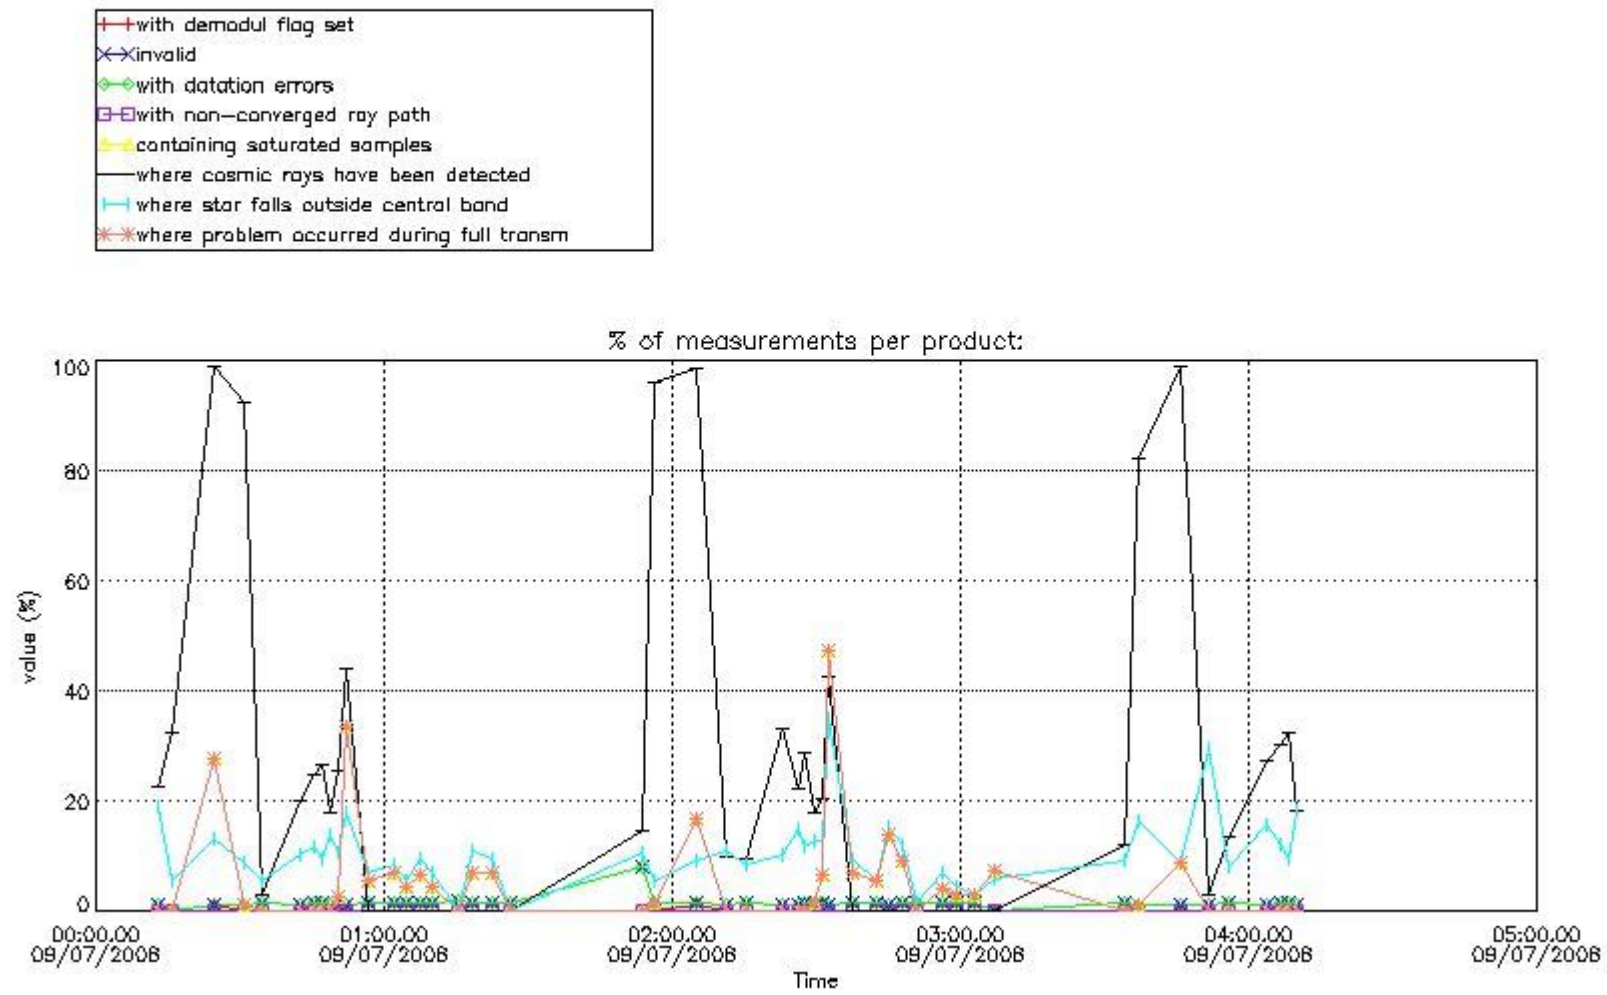

At least one measurement with demodulation flag set:	26.5306 %
Reference spectrum computed from DB:	0.00000 %
Reference spectrum with small number of measurements:	0.00000 %
SATU data not used:	0.00000 %

5.2 Plot quality information per product (time dependant)

5.3 Plot quality information per product (world map)