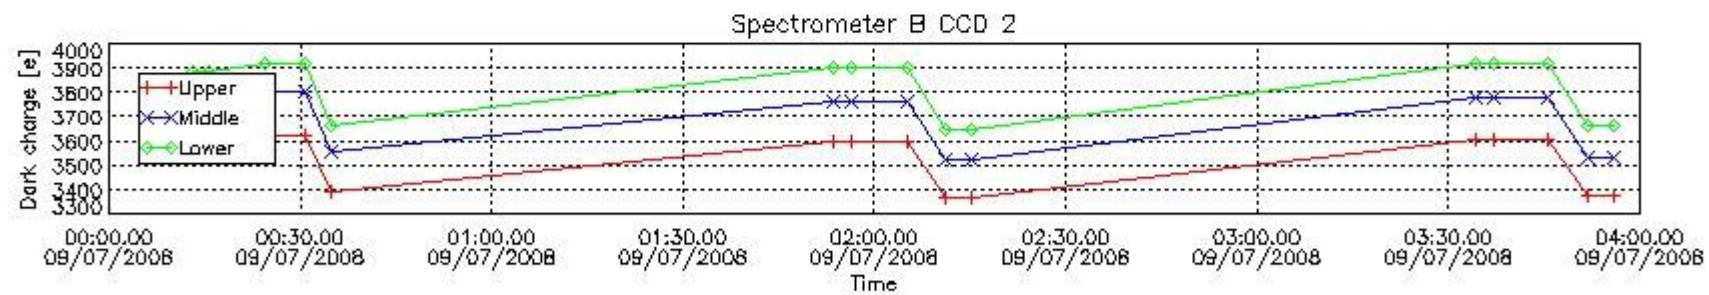

5. Demodulation flag and quality information monitoring

In this section it is presented the modulation information extracted from the pcd (product confidence data) at measurement level and information extracted from the Quality Summary dataset. Only products without errors (error flag in the MPH set to "0") are used.

5.1 Percentage of products during reporting period with: