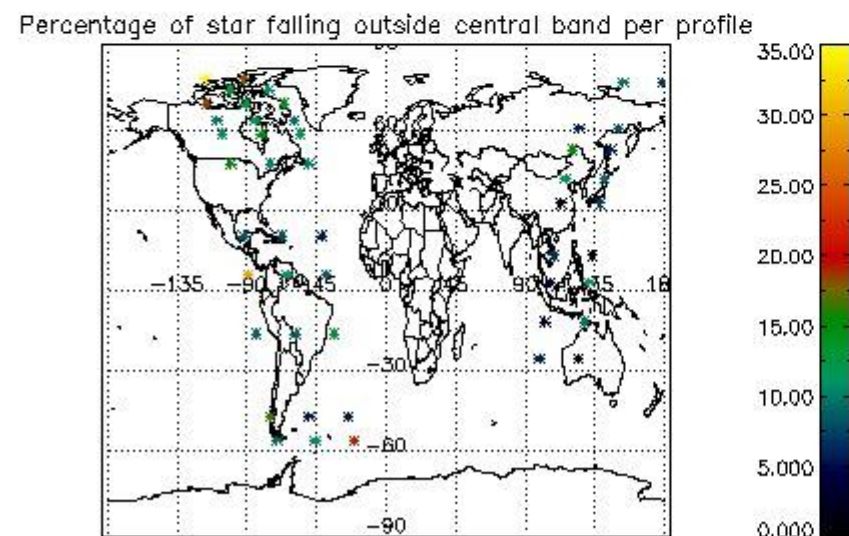

6. Statistics and plot of tangent altitude of the last measurement (DARK & BRIGHT products without errors)

6.1 Statistics on tangent altitude lost:

Statistics	DARK	BRIGHT	TWILIGHT
Mean:	16.849	21.073	NaN
St. deviation:	4.0700	8.1450	NaN
Maximum:	21.088	47.821	NaN
Minimum:	6.3053	4.0532	NaN
Number of data:	15.000	20.000	NaN

6.2 Plot for DARK limb products