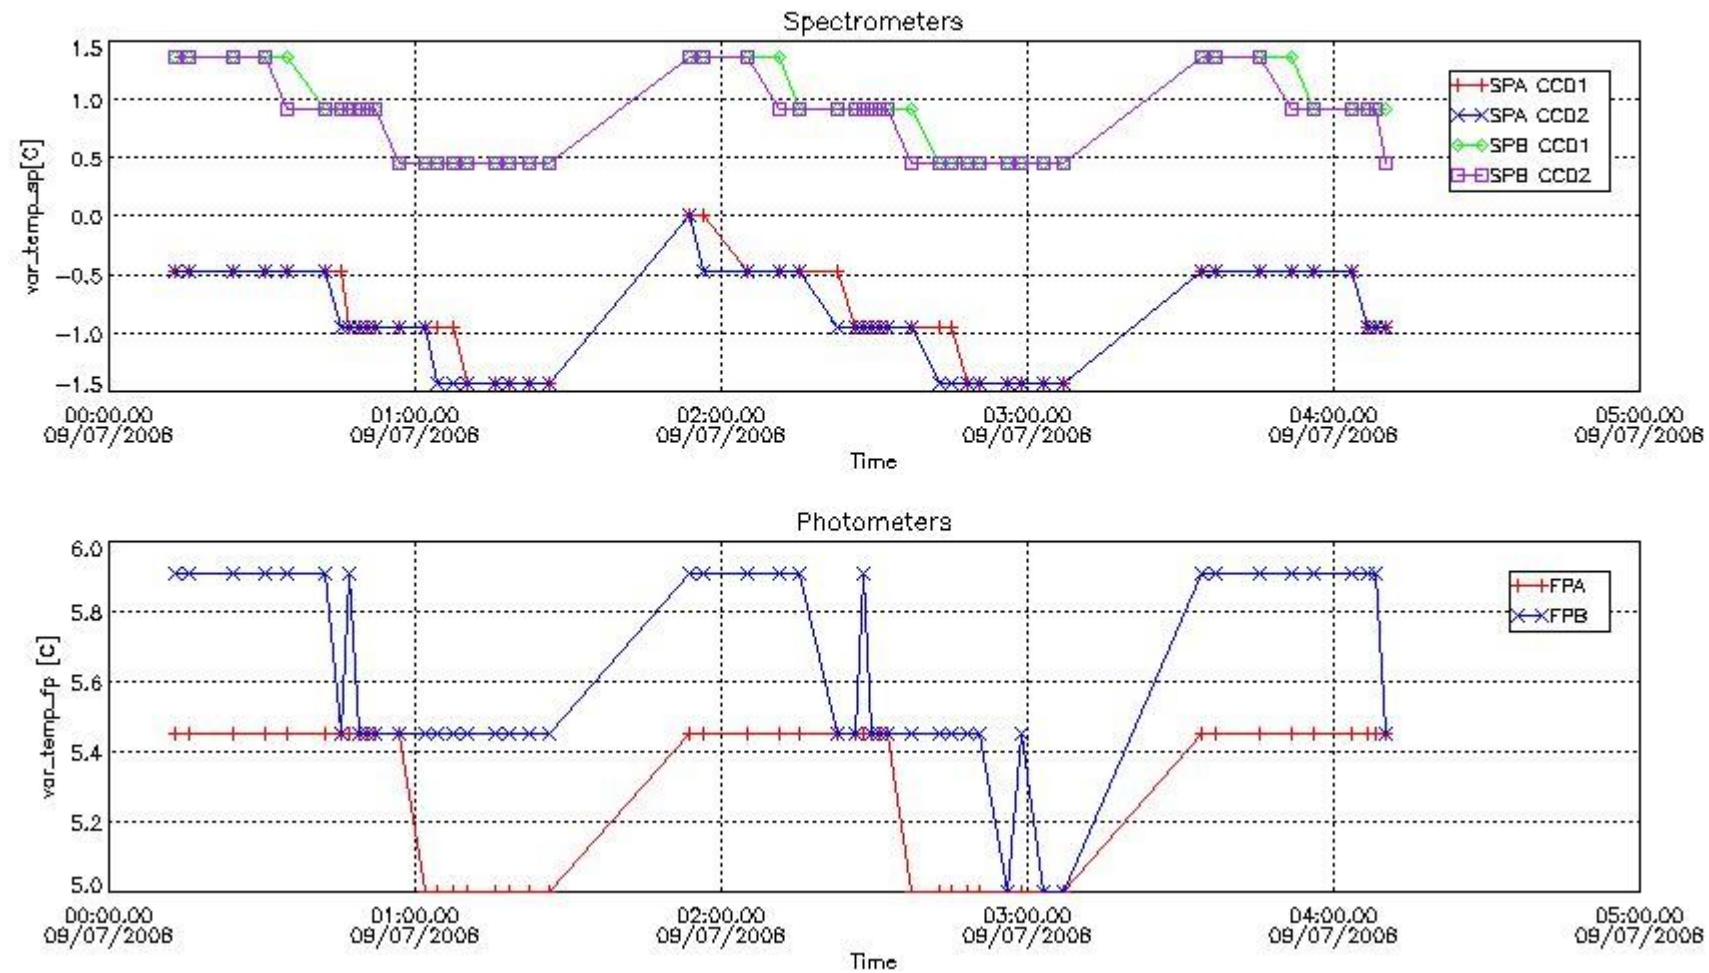

4. Overview of dark signal processing per product

The Dark Charge (DC) is a temperature-dependant signal added to the useful measurements and it is therefore subtracted from them during the processing. There are two phenomena that produce a continuous increase of the DC: the "hot pixels" (a pixel is "hot" when its DC exceeds by a significant amount its value measured on ground at the same temperature) and the "Random Telegraphic Signal" (abrupt change positive or negative of the CCD pixel signal, random in time, affecting only the DC part of the signal and not the photon generated signal).

In this section a list of products that did not use the Dark Sky Area (DSA) observation for the DC computation is given. It is also provided the mean DC plot per product for dark limb products with no error flag set.

4.1 All products used the DSA observation for the DC computation

4.2 Plot of mean dark charges per product: only products in DARK limb conditions without errors are used