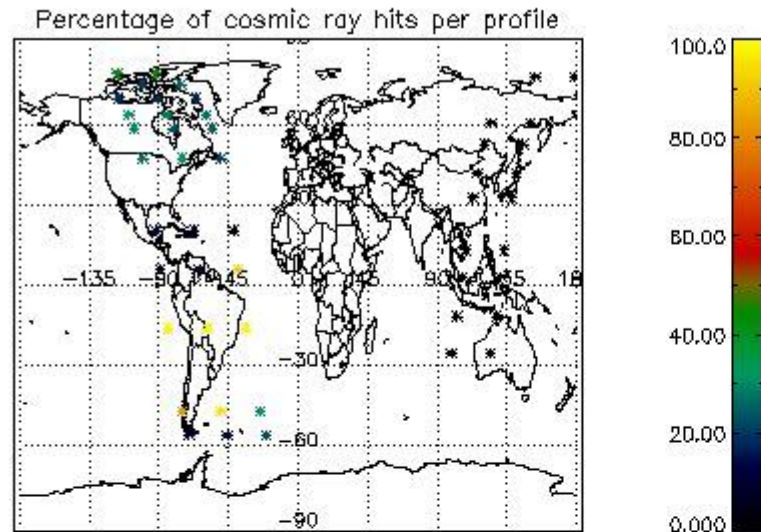

6. Statistics and plot of tangent altitude of the last measurement (DARK & BRIGHT products without errors)

6.1 Statistics on tangent altitude lost:

Statistics	DARK	BRIGHT	TWILIGHT
Mean:	16.849	21.073	NaN
St. deviation:	4.0700	8.1450	NaN
Maximum:	21.088	47.821	NaN
Minimum:	6.3053	4.0532	NaN
Number of data:	15.000	20.000	NaN

6.2 Plot for DARK limb products