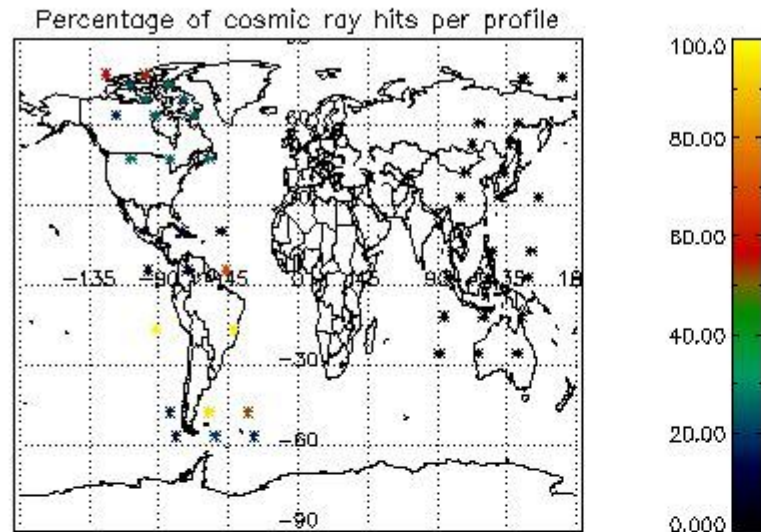

6. Statistics and plot of tangent altitude of the last measurement (DARK & BRIGHT products without errors)

6.1 Statistics on tangent altitude lost:

Statistics	DARK	BRIGHT	TWILIGHT
Mean:	14.382	19.924	NaN
St. deviation:	5.8008	5.3126	NaN
Maximum:	20.926	28.730	NaN
Minimum:	5.2220	3.9242	NaN
Number of data:	14.000	25.000	NaN

6.2 Plot for DARK limb products