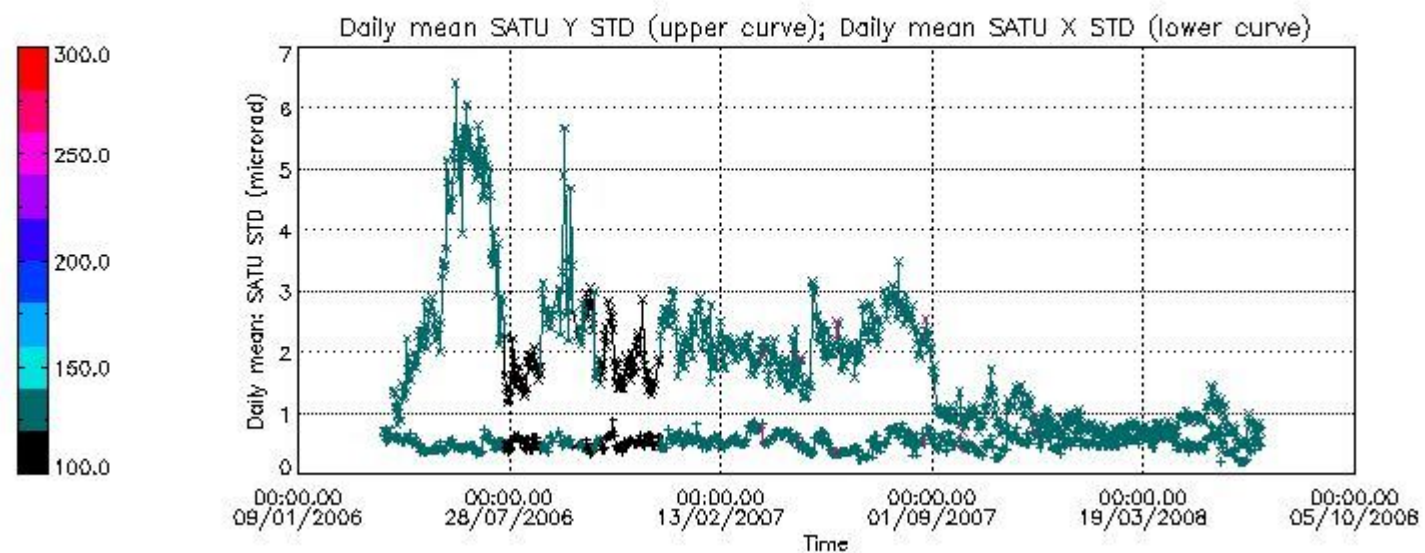

Number of data:	12050.	12050.	20350.	20350.

7.2.2 Trend of daily SATU NEA St. deviation since 1st April 2006 (dark limb)

The long term trend of the SATU 'X' and 'Y' standard deviations should be constant during the whole mission.

The colorbar represents the start tangent altitude (km) of the occultations.

Upper curve: STD of SATU Y axis

Lower curve: STD of SATU X axis

8. Auxiliary Data Files used for the production reported in section 2.4

The number reported in the third column indicates since which file (see list in section 2.4) the corresponding auxiliary file has been used. The fourth column is the date of those product files.

Type	Auxiliary Filename	Used since product	Used since product date
INST_PHYS_CHARACTERISTICS	GOM_INS_AXNIEC20050627_150713_20030716_120000_20100101_000000	1	08-JUL-2008 00:01:01
CALIBRATION_DATABASE	GOM_CAL_AXVIEC20080707_131940_20080705_000000_20100101_000000	1	08-JUL-2008 00:01:01
LEVEL-1B_PROC_CONFIG	GOM_PR1_AXNIEC20050627_151042_20020301_000000_20100101_000000	1	08-JUL-2008 00:01:01
STAR_CATALOGUE	GOM_CAT_AXVIEC20020121_161009_20020101_000000_20200101_000000	1	08-JUL-2008 00:01:01
STELLAR_SPECTRA_DATABANK	GOM_STS_AXNIEC20040308_103538_20020101_160000_20100101_000000	1	08-JUL-2008 00:01:01
ECMWF_FILE	AUX_ECF_AXNECM20080707_072111_20080707_210000_20080708_090000	1	08-JUL-2008 00:01:01
ECMWF_FILE	AUX_ECF_AXNECM20080707_192113_20080708_030000_20080708_150000	43	08-JUL-2008 04:05:52
OPTIONAL_ECMWF_FILE	MISSING	1	08-JUL-2008 00:01:01
ORBIT_DATA_FILE	DOR_NAV_OPNPDE20080707_212622_000057382070_00100_33220_5903.N1	1	08-JUL-2008 00:01:01
ORBIT_DATA_FILE	DOR_NAV_OPNPDE20080707_230719_000057382070_00101_33221_5782.N1	8	08-JUL-2008 00:55:56
ORBIT_DATA_FILE	DOR_NAV_OPNPDE20080708_022354_000041442070_00103_33223_5784.N1	25	08-JUL-2008 02:25:16