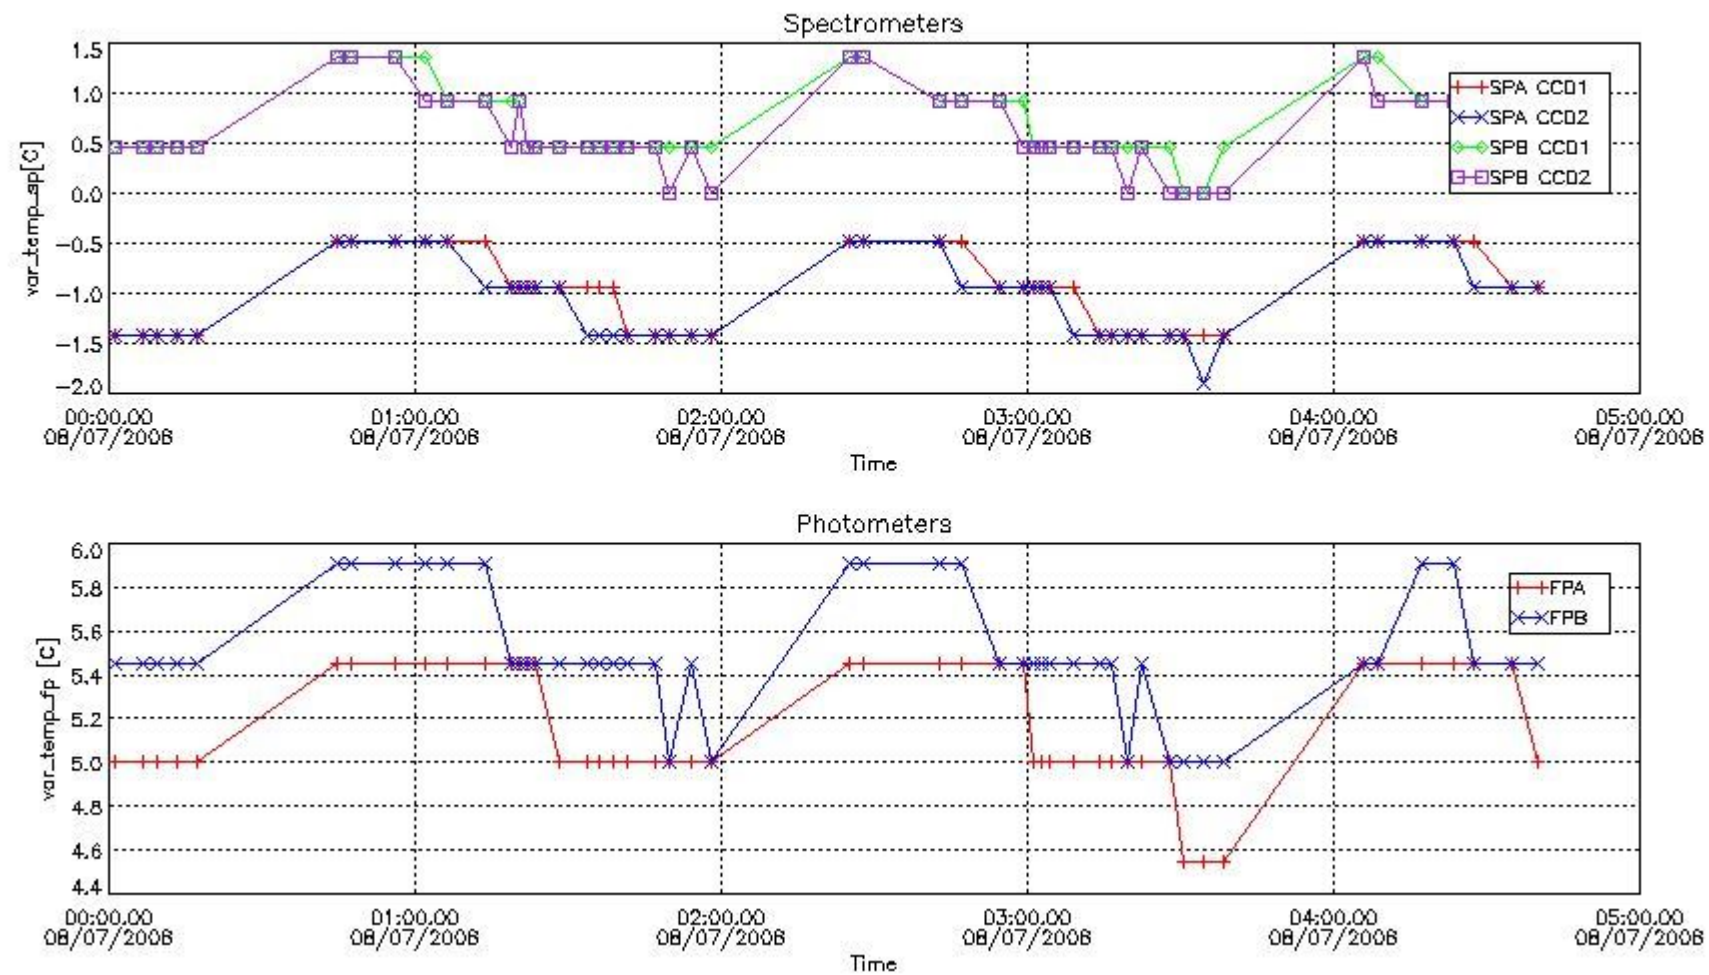

42	GOM_TRA_1PNPDE20080708_033837_000000332070_00104_33224_6624.N1	08-JUL-2008 03:38:37	Bright	32.500	49	1Alp UMi	1.9900	6300.0	65	33224	No
43	GOM_TRA_1PNPDE20080708_040552_000000382070_00104_33224_6753.N1	08-JUL-2008 04:05:52	Dark	37.500	7	19Bet Ori	0.10000	14000.	75	33224	No
44	GOM_TRA_1PNPDE20080708_040828_000000452070_00104_33224_6754.N1	08-JUL-2008 04:08:28	Dark	45.000	165	34Gam Eri	2.9500	3200.0	90	33224	No
45	GOM_TRA_1PNPDE20080708_041709_000000402070_00104_33224_6755.N1	08-JUL-2008 04:17:09	Dark	39.500	157	The1Eri	2.9060	9300.0	79	33224	No
46	GOM_TRA_1PNPDE20080708_042321_000000522070_00105_33225_6756.N1	08-JUL-2008 04:23:21	Dark	51.500	9	Alp Eri	0.45300	24000.	103	33225	No
47	GOM_TRA_1PNPDE20080708_042729_000000362070_00105_33225_6757.N1	08-JUL-2008 04:27:29	Dark	36.000	135	Bet Hyi	2.8200	5800.0	72	33225	No
48	GOM_TRA_1PNPDE20080708_043503_000000422070_00105_33225_6758.N1	08-JUL-2008 04:35:03	Straylight	42.000	45	Alp Pav	1.9400	26000.	84	33225	No
49	GOM_TRA_1PNPDE20080708_043950_000000372070_00105_33225_6759.N1	08-JUL-2008 04:39:50	Twilight	36.500	147	Alp Ara	2.8770	26000.	73	33225	No

3. Plot of GOMOS spectrometers and photometers temperatures from level 1b data

4. Overview of dark signal processing per product

The Dark Charge (DC) is a temperature-dependant signal added to the useful measurements and it is therefore subtracted from them during the processing. There are two phenomena that produce a continuous increase of the DC: the "hot pixels" (a pixel is "hot" when its DC exceeds by a significant amount its value measured on ground at the same temperature) and the "Random Telegraphic Signal" (abrupt change positive or negative of the CCD pixel signal, random in time, affecting only the DC part of the signal and not the photon generated signal).

In this section a list of products that did not use the Dark Sky Area (DSA) observation for the DC computation is given. It is also provided the mean DC plot per product for dark limb products with no error flag set.

4.1 All products used the DSA observation for the DC computation

4.2 Plot of mean dark charges per product: only products in DARK limb conditions without errors are used