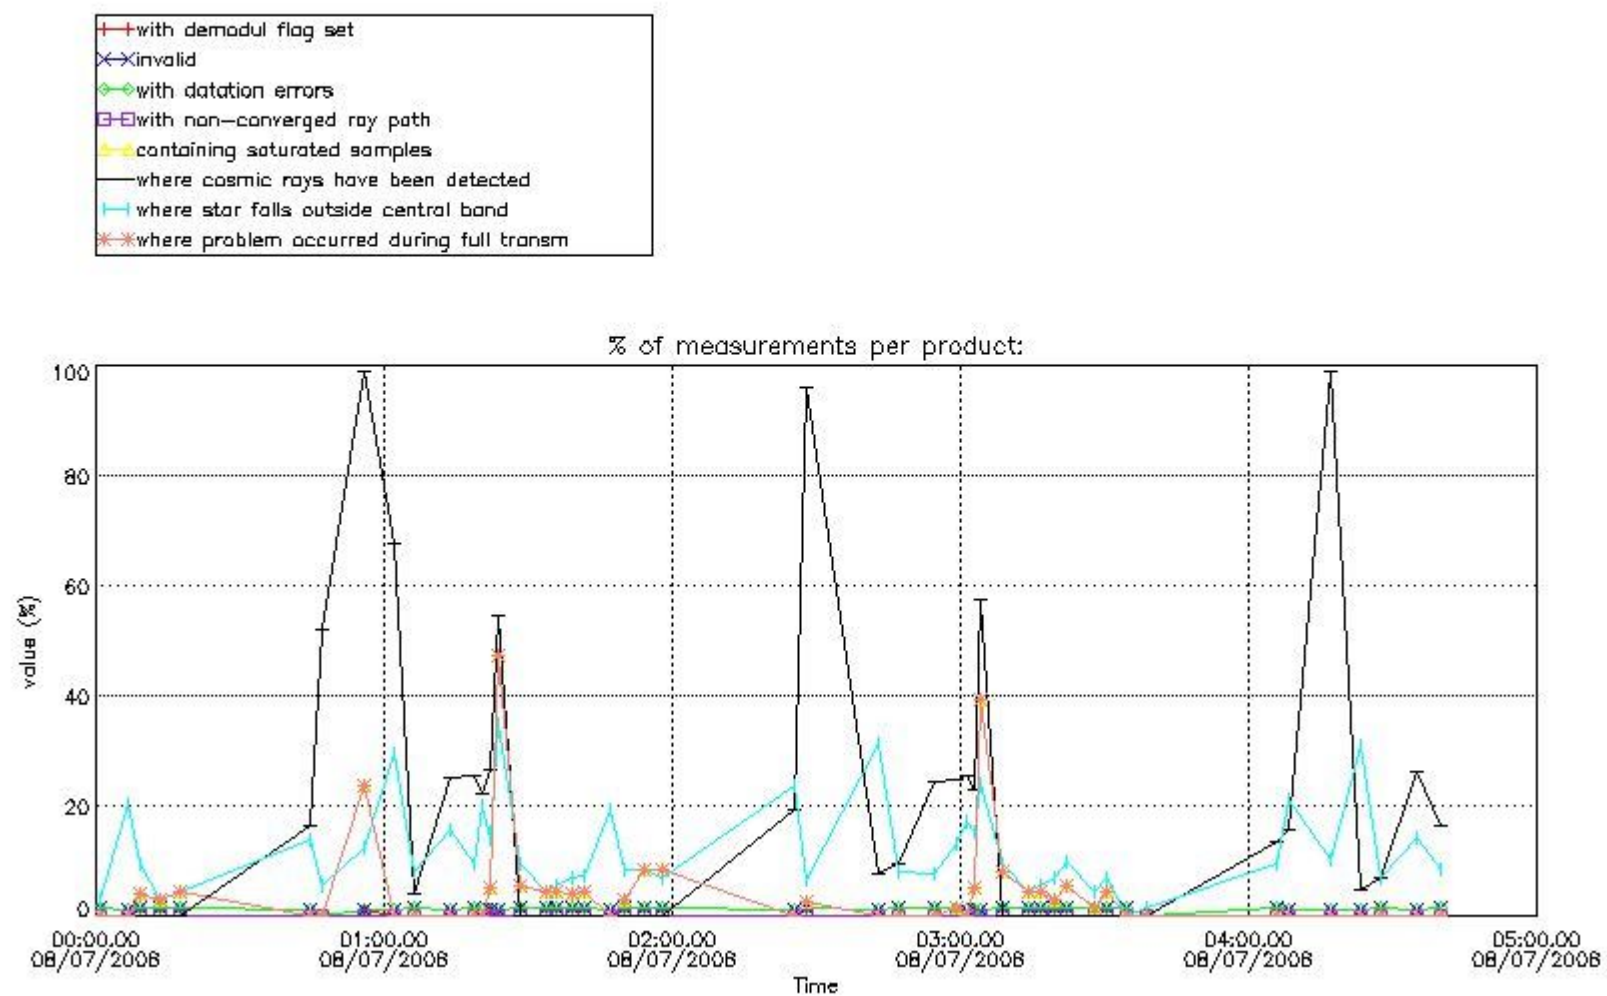

At least one measurement with demodulation flag set:	24.4898 %
Reference spectrum computed from DB:	0.00000 %
Reference spectrum with small number of measurements:	0.00000 %
SATU data not used:	0.00000 %

5.2 Plot quality information per product (time dependant)

5.3 Plot quality information per product (world map)