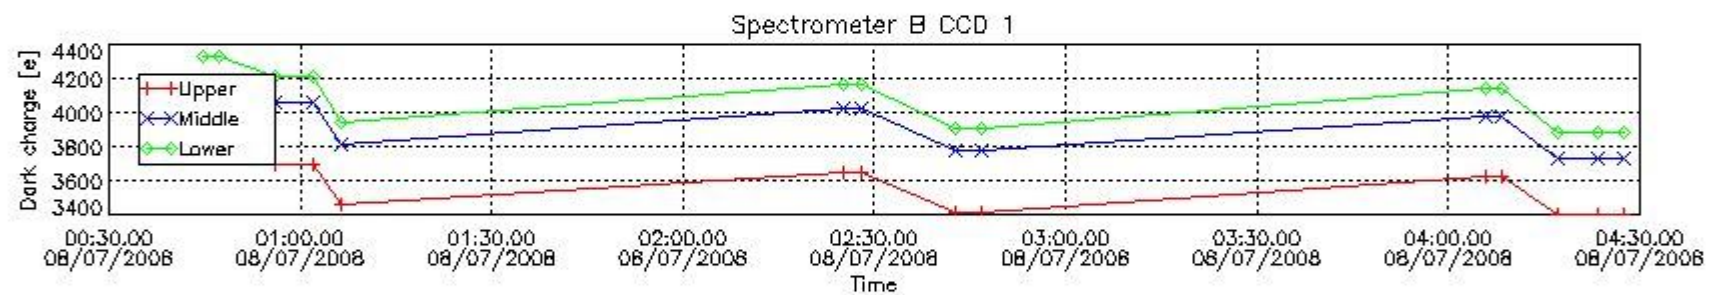

5. Demodulation flag and quality information monitoring

In this section it is presented the modulation information extracted from the pcd (product confidence data) at measurement level and information extracted from the Quality Summary dataset. Only products without errors (error flag in the MPH set to "0") are used.

5.1 Percentage of products during reporting period with: