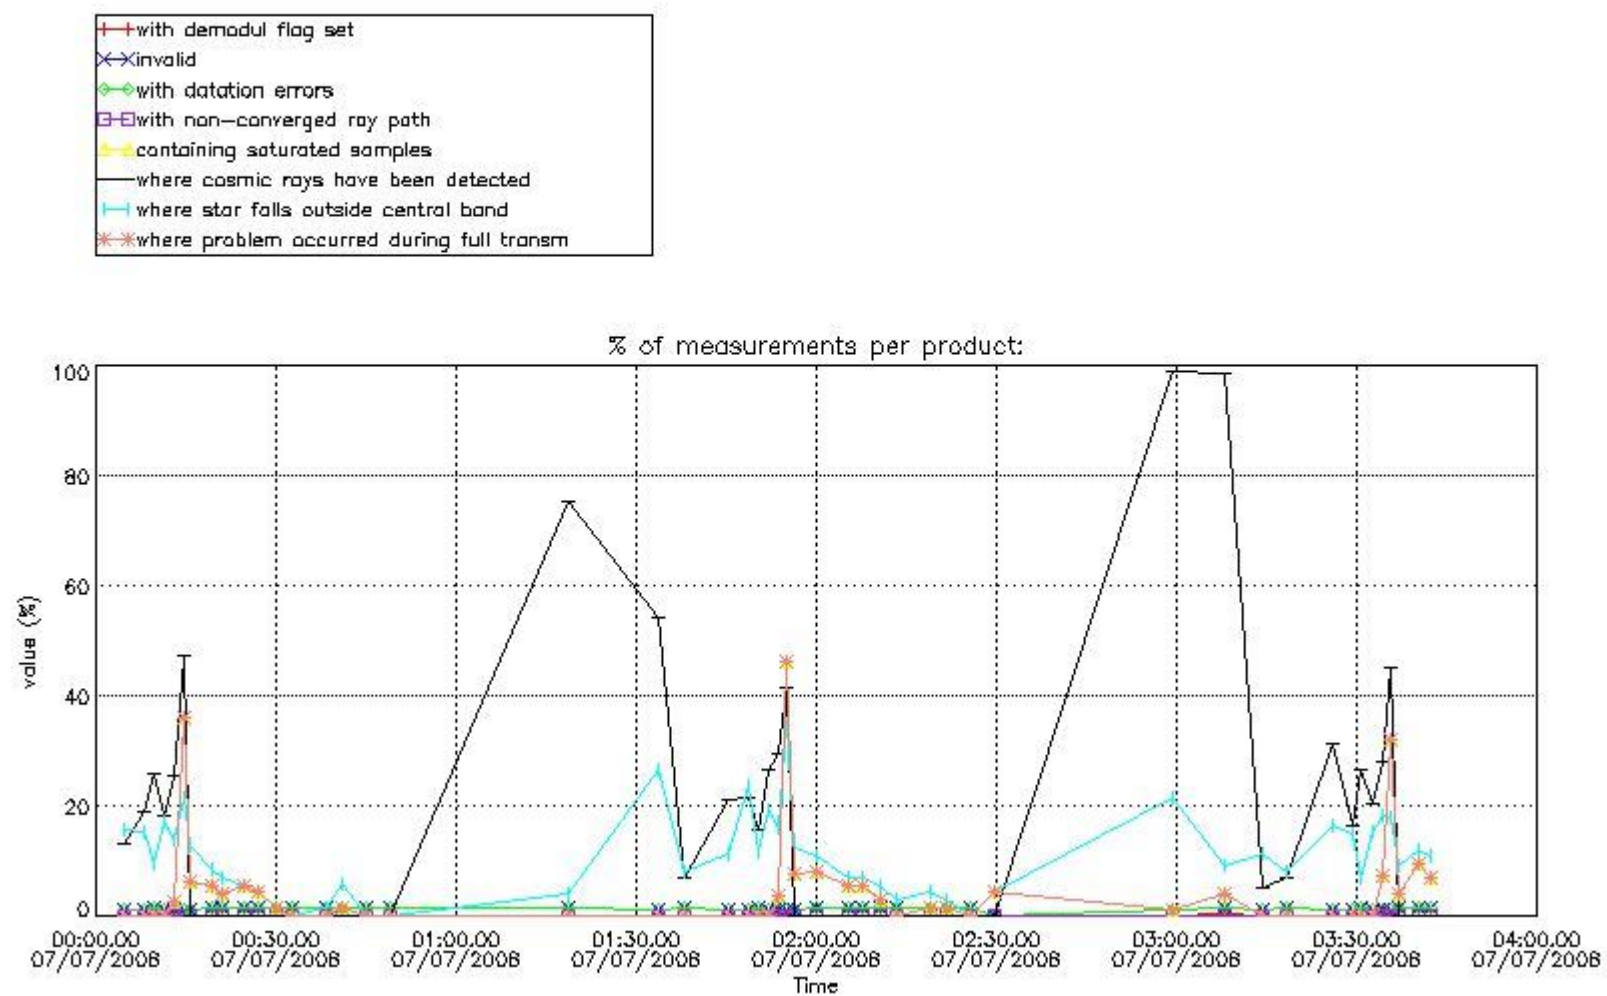

At least one measurement with demodulation flag set:	22.4490 %
Reference spectrum computed from DB:	0.00000 %
Reference spectrum with small number of measurements:	0.00000 %
SATU data not used:	0.00000 %

5.2 Plot quality information per product (time dependant)

5.3 Plot quality information per product (world map)