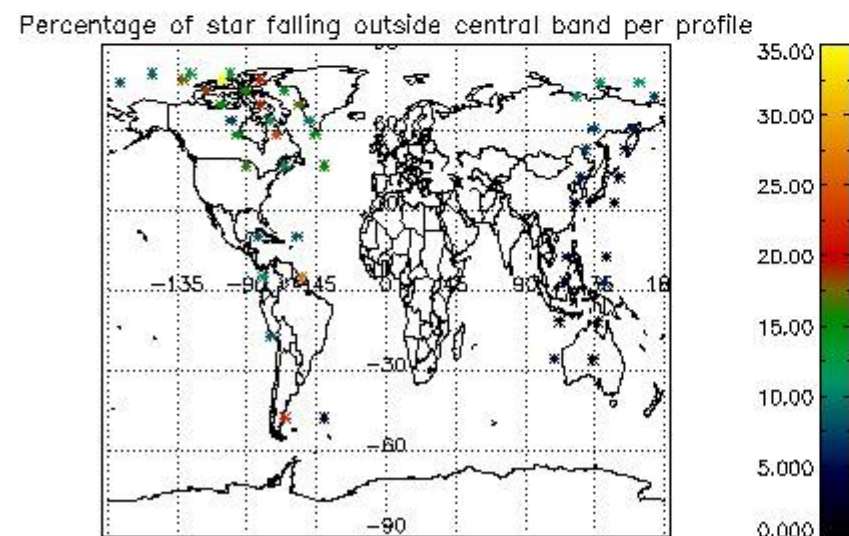

5.2 Plot quality information per product (time dependant)

5.3 Plot quality information per product (world map)

6. Statistics and plot of tangent altitude of the last measurement (DARK & BRIGHT products without errors)