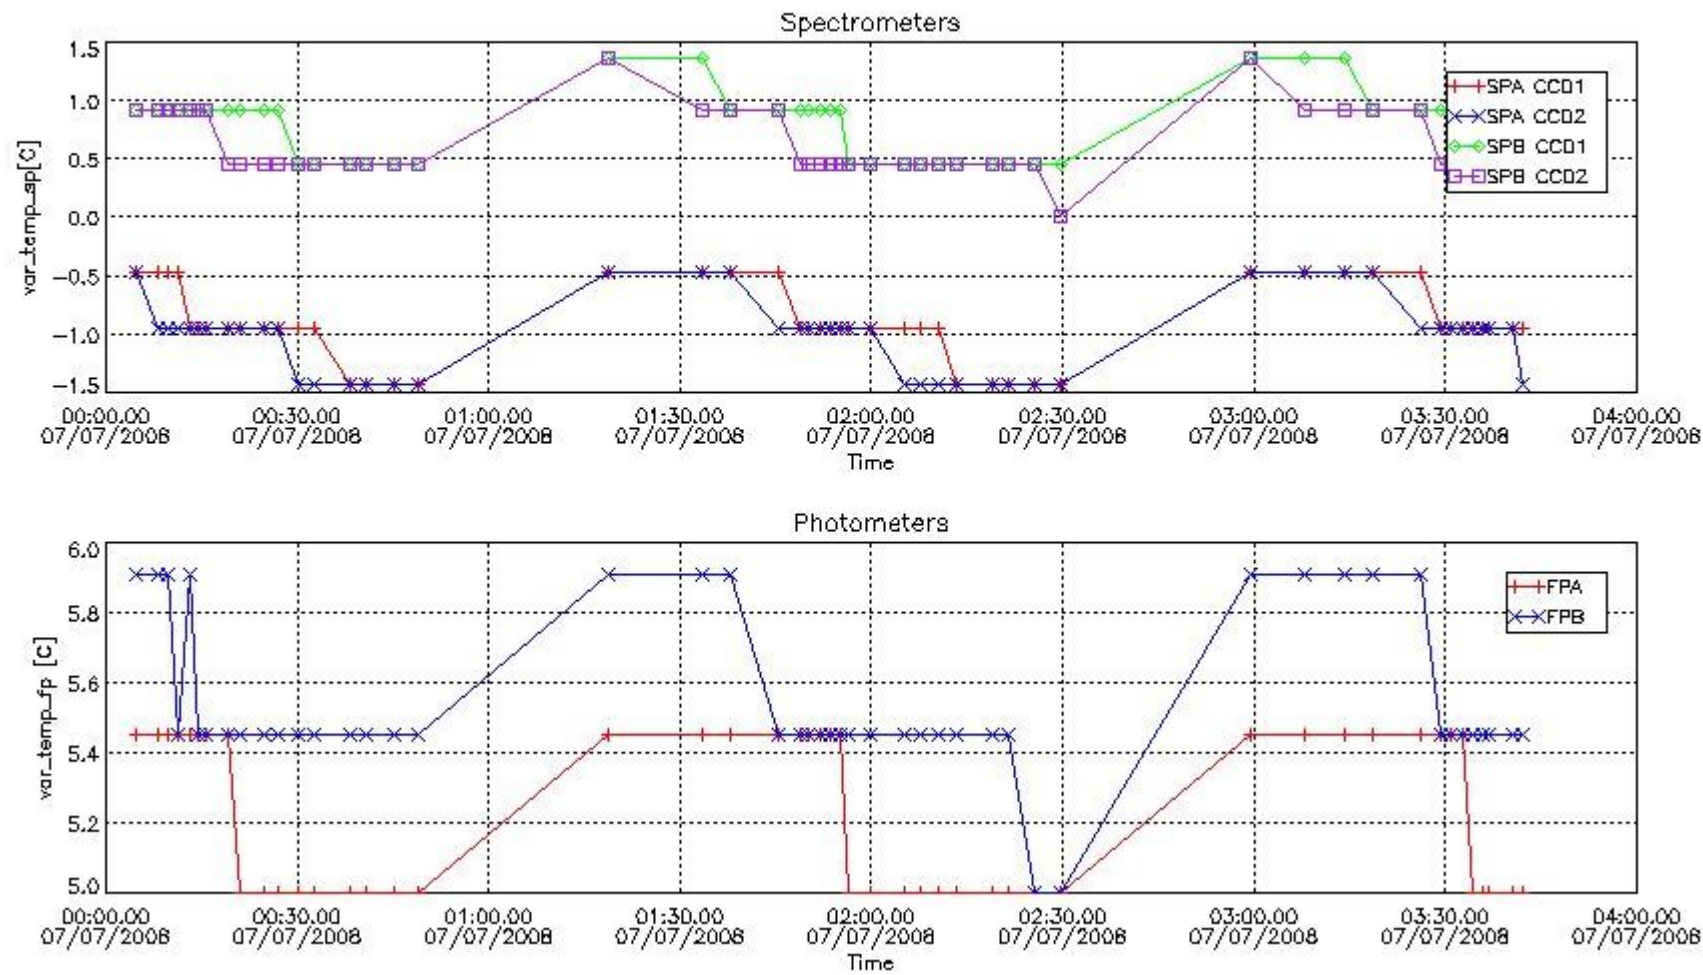

3. Plot of GOMOS spectrometers and photometers temperatures from level 1b data

4. Overview of dark signal processing per product

The Dark Charge (DC) is a temperature-dependant signal added to the useful measurements and it is therefore subtracted from them during the processing. There are two phenomena that produce a continuous increase of the DC: the "hot pixels" (a pixel is "hot" when its DC exceeds by a significant amount its value measured on ground at the same temperature) and the "Random Telegraphic Signal" (abrupt change positive or negative of the CCD pixel signal, random in time, affecting only the DC part of the signal and not the photon generated signal).

In this section a list of products that did not use the Dark Sky Area (DSA) observation for the DC computation is given. It is also provided the mean DC plot per product for dark limb products with no error flag set.

4.1 All products used the DSA observation for the DC computation

4.2 Plot of mean dark charges per product: only products in DARK limb conditions without errors are used