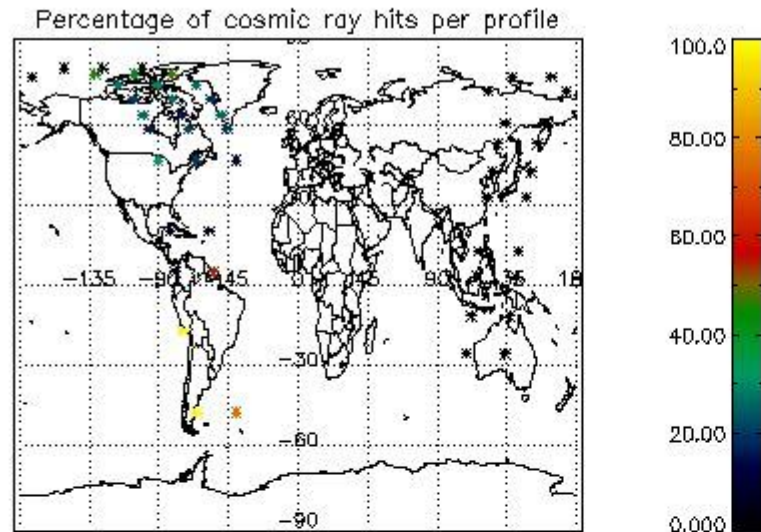

6. Statistics and plot of tangent altitude of the last measurement (DARK & BRIGHT products without errors)

6.1 Statistics on tangent altitude lost:

Statistics	DARK	BRIGHT	TWILIGHT
Mean:	16.356	20.575	NaN
St. deviation:	4.8990	5.3693	NaN
Maximum:	20.632	28.137	NaN
Minimum:	7.9948	4.1408	NaN
Number of data:	7.0000	27.000	NaN

6.2 Plot for DARK limb products