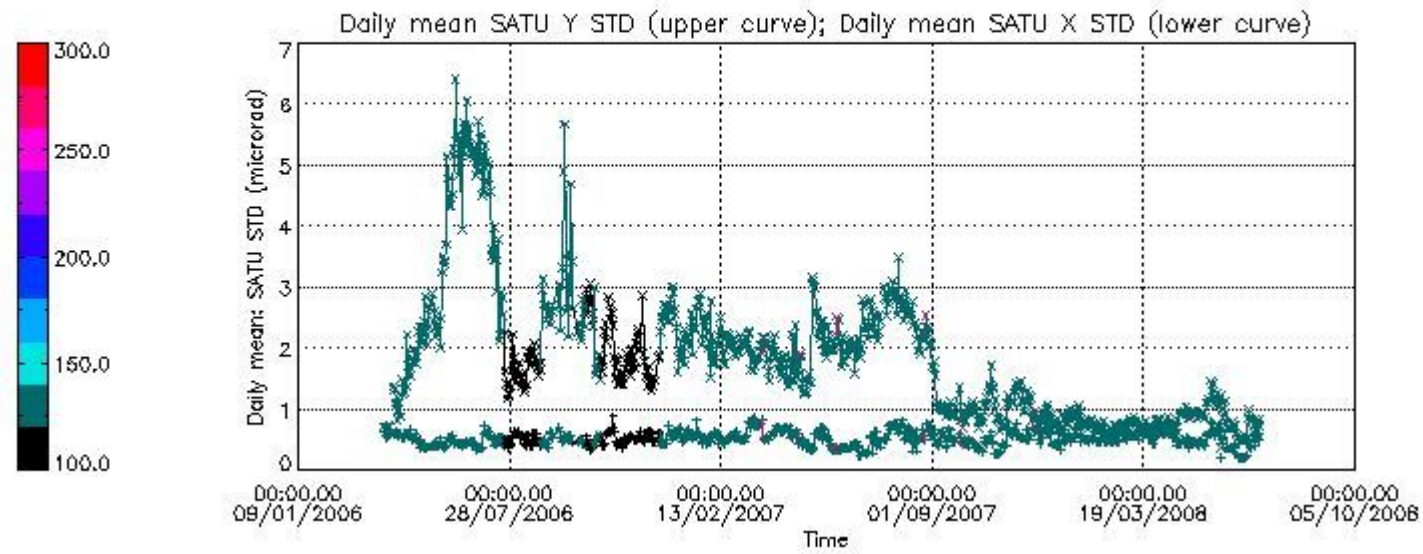

Number of data:	6150.0	6150.0	22200.	22200.

7.2.2 Trend of daily SATU NEA St. deviation since 1st April 2006 (dark limb)

The long term trend of the SATU 'X' and 'Y' standard deviations should be constant during the whole mission.

The colorbar represents the start tangent altitude (km) of the occultations.

Upper curve: STD of SATU Y axis

Lower curve: STD of SATU X axis

8. Auxiliary Data Files used for the production reported in section 2.4

The number reported in the third column indicates since which file (see list in section 2.4) the corresponding auxiliary file has been used. The fourth column is the date of those product files.

Type	Auxiliary Filename	Used since product	Used since product date
INST_PHYS_CHARACTERISTICS	GOM_INS_AXNIEC20050627_150713_20030716_120000_20100101_000000	1	07-JUL-2008 00:04:45
CALIBRATION_DATABASE	GOM_CAL_AXVIEC20080630_090115_20080628_000000_20100101_000000	1	07-JUL-2008 00:04:45
LEVEL-1B_PROC_CONFIG	GOM_PR1_AXNIEC20050627_151042_20020301_000000_20100101_000000	1	07-JUL-2008 00:04:45
STAR_CATALOGUE	GOM_CAT_AXVIEC20020121_161009_20020101_000000_20200101_000000	1	07-JUL-2008 00:04:45
STELLAR_SPECTRA_DATABANK	GOM_STS_AXNIEC20040308_103538_20020101_160000_20100101_000000	1	07-JUL-2008 00:04:45
ECMWF_FILE	AUX_ECF_AXNECM20080706_072127_20080706_210000_20080707_090000	1	07-JUL-2008 00:04:45
OPTIONAL_ECMWF_FILE	MISSING	1	07-JUL-2008 00:04:45
ORBIT_DATA_FILE	DOR_NAV_OPNPDE20080706_204359_000038262070_00086_33206_5896.N1	1	07-JUL-2008 00:04:45
ORBIT_DATA_FILE	DOR_NAV_OPNPDE20080706_233400_000057382070_00087_33207_5776.N1	18	07-JUL-2008 01:18:47
ORBIT_DATA_FILE	DOR_NAV_OPNPDE20080707_011457_000044632070_00088_33208_5777.N1	37	07-JUL-2008 02:59:23