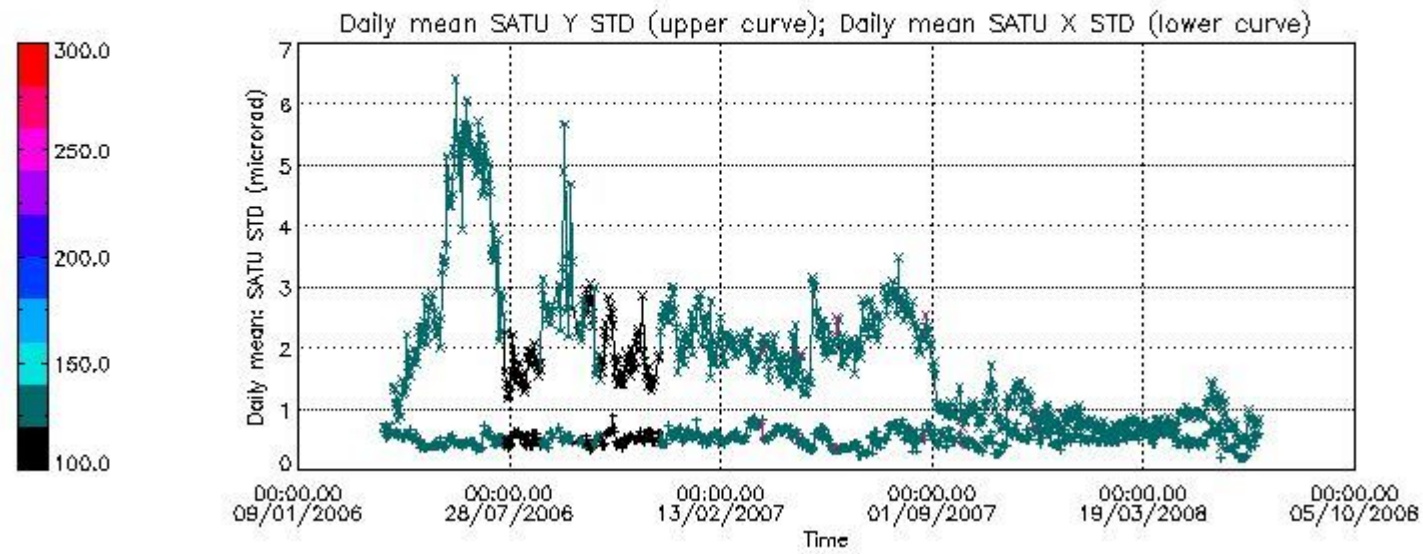

Number of data:	9750.0	9750.0	18050.	18050.

7.2.2 Trend of daily SATU NEA St. deviation since 1st April 2006 (dark limb)

The long term trend of the SATU 'X' and 'Y' standard deviations should be constant during the whole mission.

The colorbar represents the start tangent altitude (km) of the occultations.

Upper curve: STD of SATU Y axis

Lower curve: STD of SATU X axis

8. Auxiliary Data Files used for the production reported in section 2.4

The number reported in the third column indicates since which file (see list in section 2.4) the corresponding auxiliary file has been used. The fourth column is the date of those product files.

Type	Auxiliary Filename	Used since product	Used since product date
INST_PHYS_CHARACTERISTICS	GOM_INS_AXNIEC20050627_150713_20030716_120000_20100101_000000	1	06-JUL-2008 00:09:43
CALIBRATION_DATABASE	GOM_CAL_AXVIEC20080630_090115_20080628_000000_20100101_000000	1	06-JUL-2008 00:09:43
LEVEL-1B_PROC_CONFIG	GOM_PR1_AXNIEC20050627_151042_20020301_000000_20100101_000000	1	06-JUL-2008 00:09:43
STAR_CATALOGUE	GOM_CAT_AXVIEC20020121_161009_20020101_000000_20200101_000000	1	06-JUL-2008 00:09:43
STELLAR_SPECTRA_DATABANK	GOM_STS_AXNIEC20040308_103538_20020101_160000_20100101_000000	1	06-JUL-2008 00:09:43
ECMWF_FILE	AUX_ECF_AXNECM20080705_072113_20080705_210000_20080706_090000	1	06-JUL-2008 00:09:43
ECMWF_FILE	AUX_ECF_AXNECM20080705_190114_20080706_030000_20080706_150000	31	06-JUL-2008 03:30:55
OPTIONAL_ECMWF_FILE	MISSING	1	06-JUL-2008 00:09:43
ORBIT_DATA_FILE	DOR_NAV_OPNPDE20080705_223022_000054192070_00072_33192_5892.N1	1	06-JUL-2008 00:09:43
ORBIT_DATA_FILE	DOR_NAV_OPNPDE20080706_014657_000041442070_00074_33194_5893.N1	31	06-JUL-2008 03:30:55