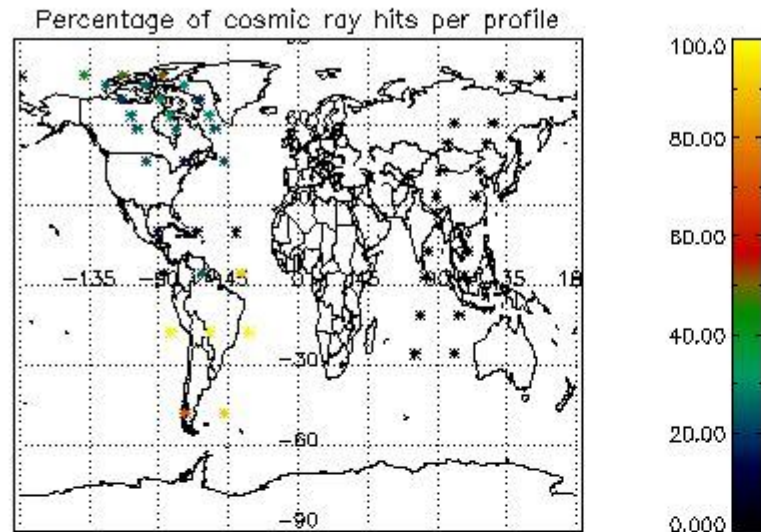

6. Statistics and plot of tangent altitude of the last measurement (DARK & BRIGHT products without errors)

6.1 Statistics on tangent altitude lost:

Statistics	DARK	BRIGHT	TWILIGHT
Mean:	14.825	19.500	NaN
St. deviation:	5.0026	6.4296	NaN
Maximum:	20.197	28.536	NaN
Minimum:	5.7934	3.6092	NaN
Number of data:	11.000	22.000	NaN

6.2 Plot for DARK limb products