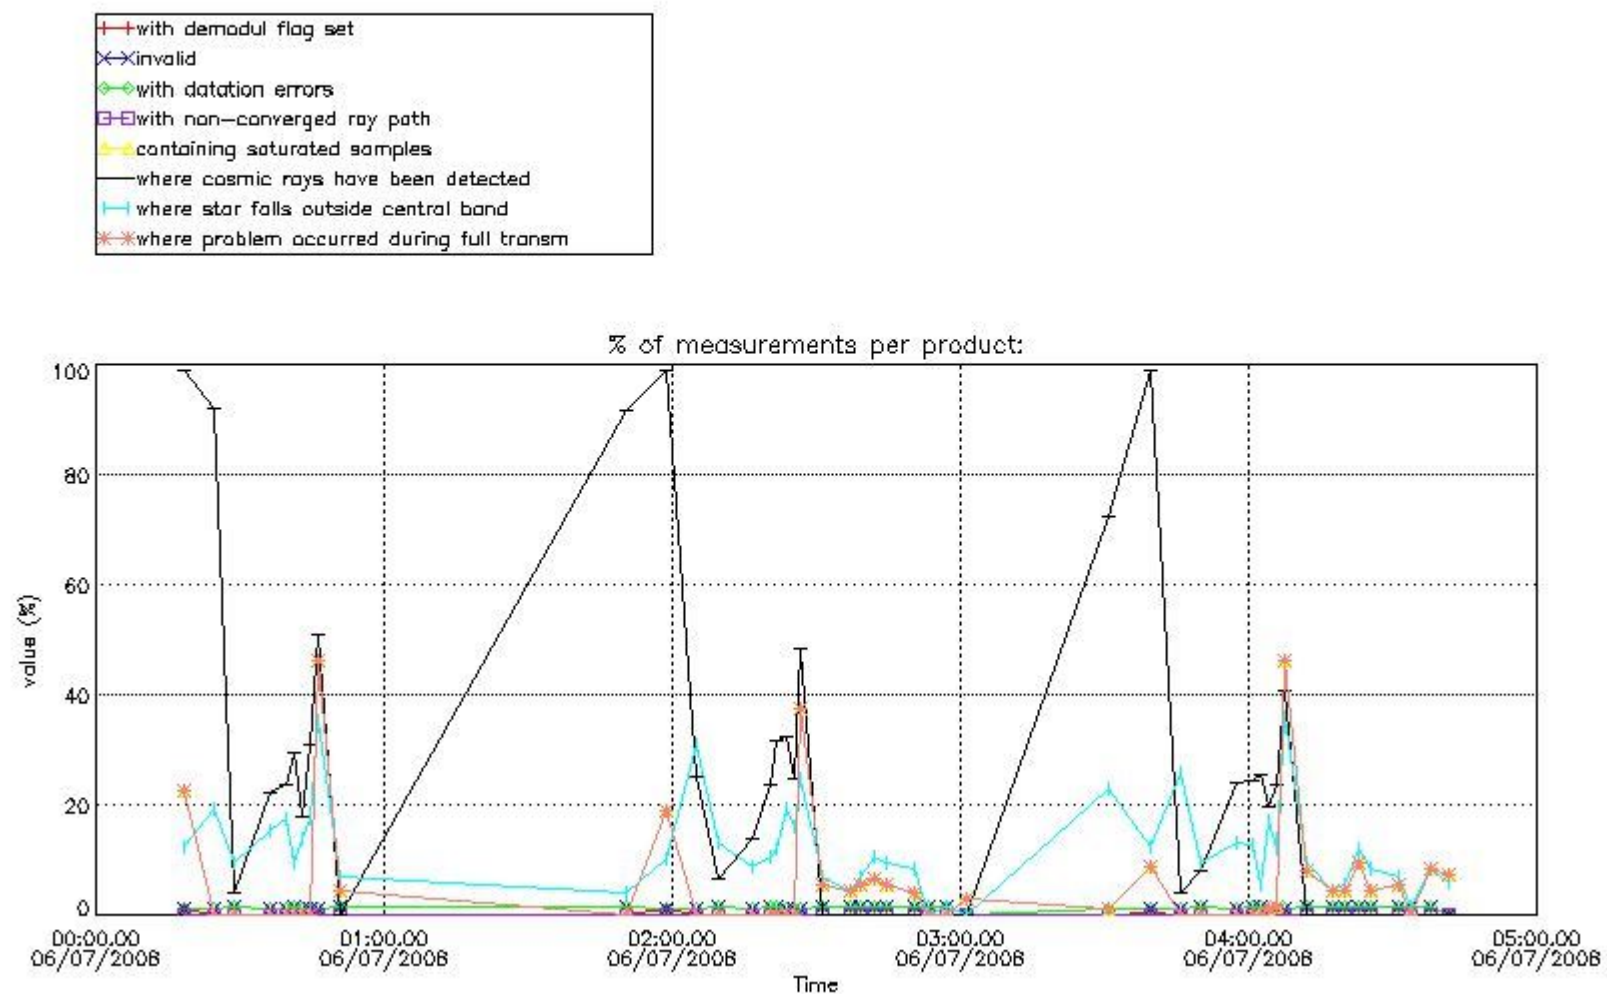

5.1 Percentage of products during reporting period with:

At least one measurement with demodulation flag set:	27.0833 %
Reference spectrum computed from DB:	0.00000 %
Reference spectrum with small number of measurements:	0.00000 %
SATU data not used:	0.00000 %

5.2 Plot quality information per product (time dependant)

5.3 Plot quality information per product (world map)