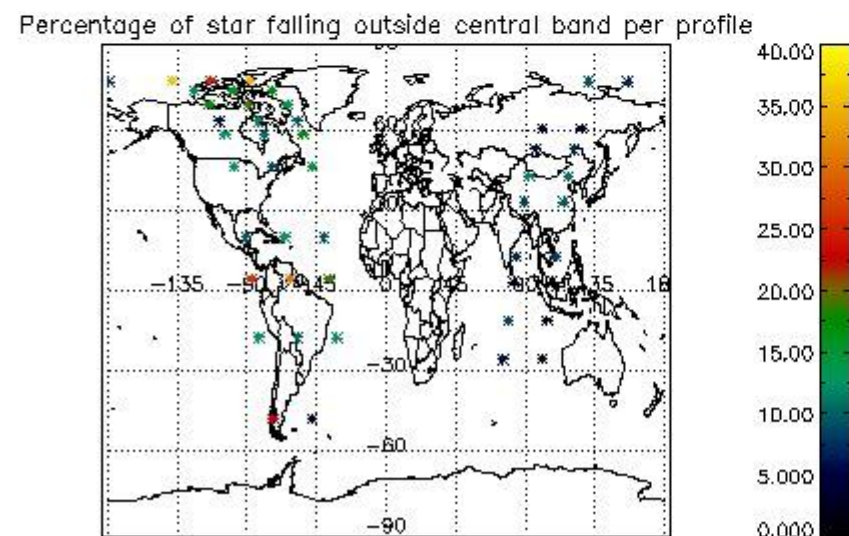

6. Statistics and plot of tangent altitude of the last measurement (DARK & BRIGHT products without errors)

6.1 Statistics on tangent altitude lost:

Statistics	DARK	BRIGHT	TWILIGHT
Mean:	14.825	19.500	NaN
St. deviation:	5.0026	6.4296	NaN
Maximum:	20.197	28.536	NaN
Minimum:	5.7934	3.6092	NaN
Number of data:	11.000	22.000	NaN

6.2 Plot for DARK limb products