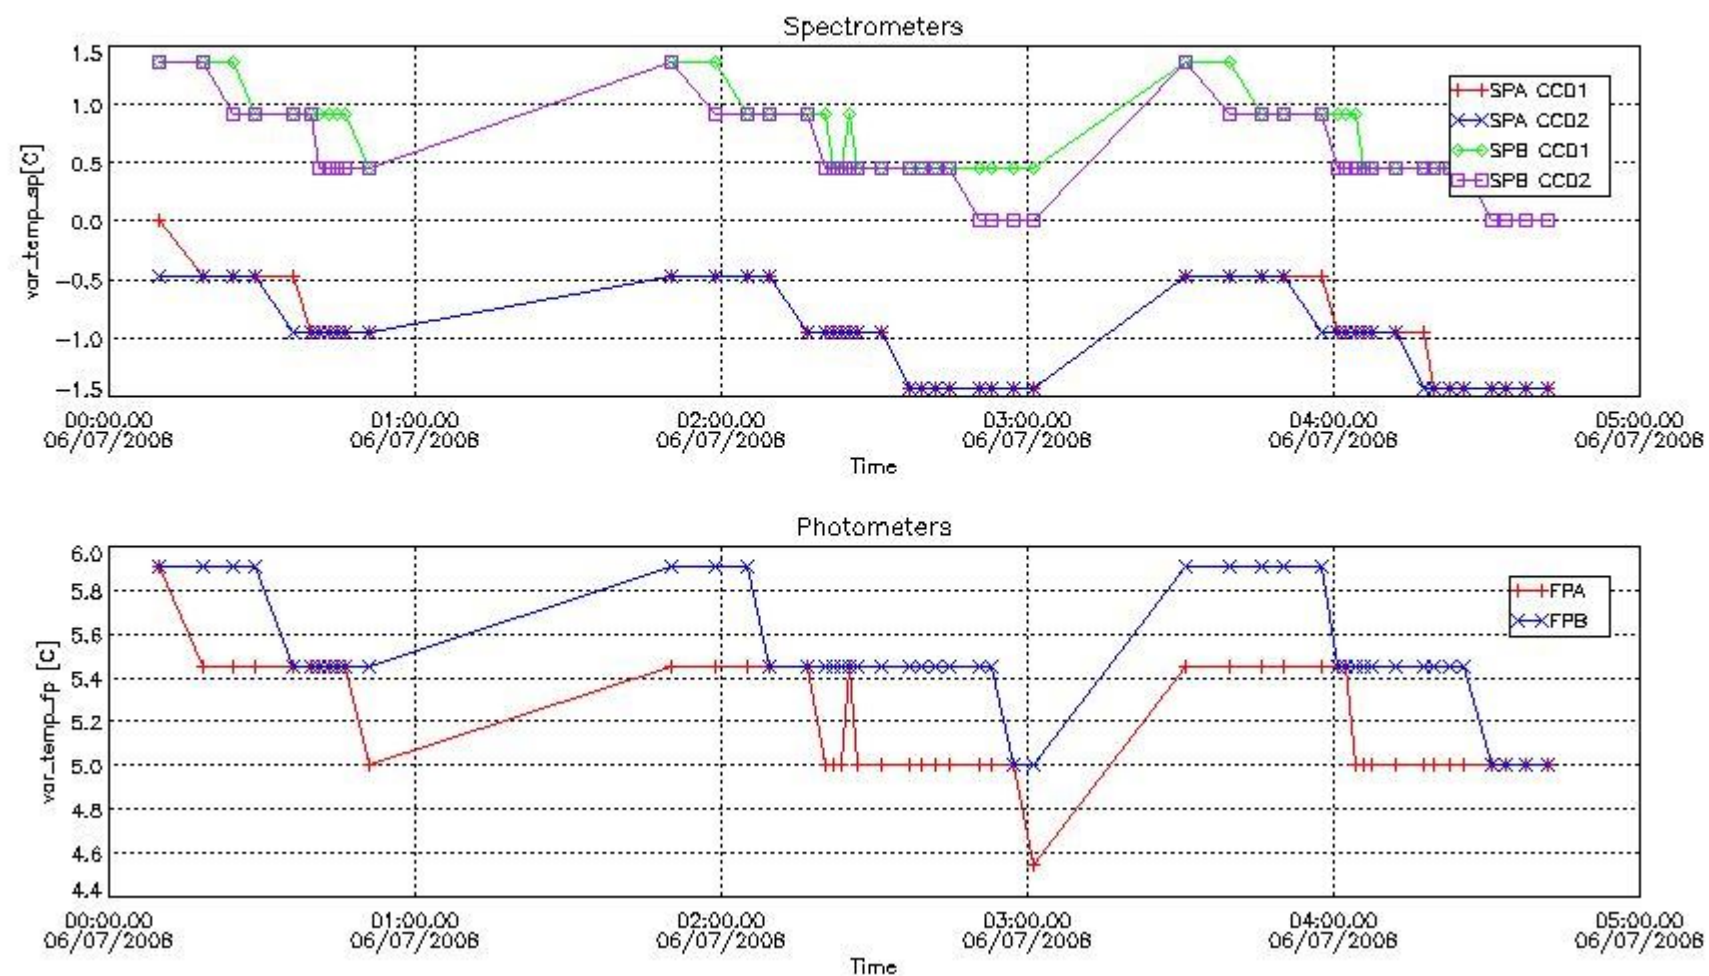

3. Plot of GOMOS spectrometers and photometers temperatures from level 1b data

4. Overview of dark signal processing per product

The Dark Charge (DC) is a temperature-dependant signal added to the useful measurements and it is therefore subtracted from them during the processing. There are two phenomena that produce a continuous increase of the DC: the "hot pixels" (a pixel is "hot" when its DC exceeds by a significant amount its value measured on ground at the same temperature) and the "Random Telegraphic Signal" (abrupt change positive or negative of the CCD pixel signal, random in time, affecting only the DC part of the signal and not the photon generated signal).

In this section a list of products that did not use the Dark Sky Area (DSA) observation for the DC computation is given. It is also provided the mean DC plot per product for dark limb products with no error flag set.

4.1 All products used the DSA observation for the DC computation