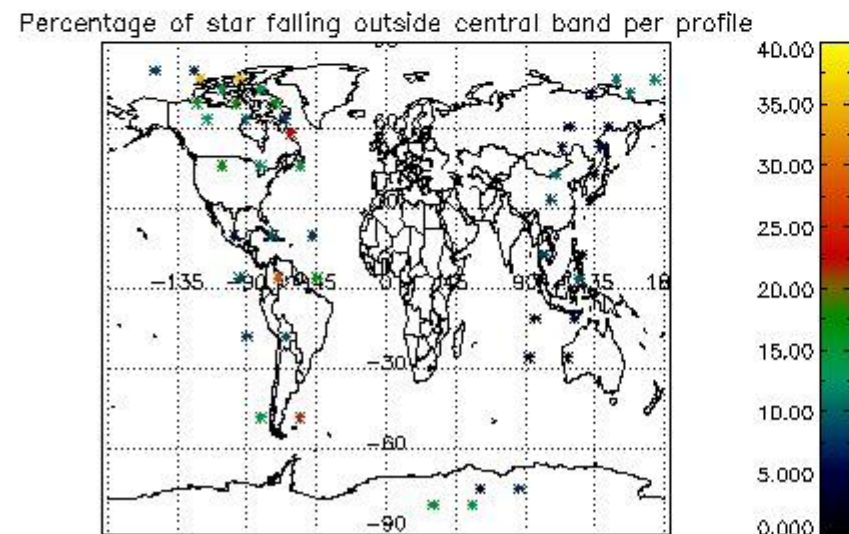

6. Statistics and plot of tangent altitude of the last measurement (DARK & BRIGHT products without errors)

6.1 Statistics on tangent altitude lost:

Statistics	DARK	BRIGHT	TWILIGHT
Mean:	16.142	20.453	NaN
St. deviation:	4.7406	6.0998	NaN
Maximum:	21.628	31.111	NaN
Minimum:	6.6837	3.6374	NaN
Number of data:	10.000	28.000	NaN

6.2 Plot for DARK limb products