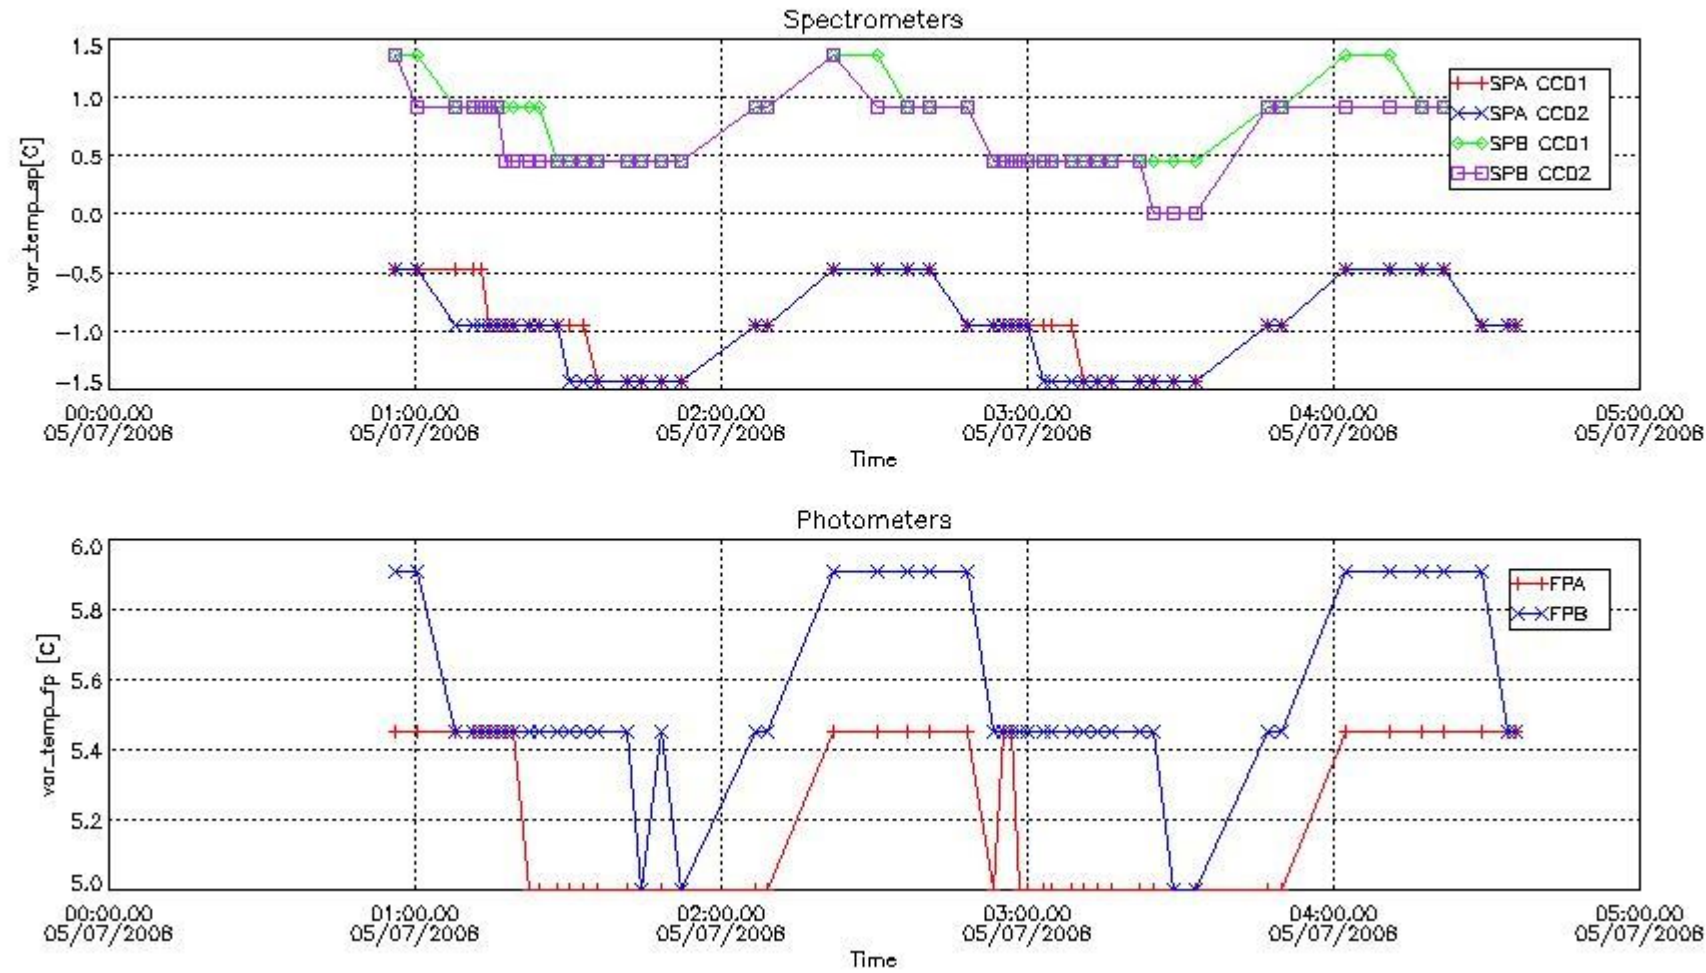

4. Overview of dark signal processing per product

The Dark Charge (DC) is a temperature-dependant signal added to the useful measurements and it is therefore subtracted from them during the processing. There are two phenomena that produce a continuous increase of the DC: the "hot pixels" (a pixel is "hot" when its DC exceeds by a significant amount its value measured on ground at the same temperature) and the "Random Telegraphic Signal" (abrupt change positive or negative of the CCD pixel signal, random in time, affecting only the DC part of the signal and not the photon generated signal).

In this section a list of products that did not use the Dark Sky Area (DSA) observation for the DC computation is given. It is also provided the mean DC plot per product for dark limb products with no error flag set.

4.1 These products did not use the DSA observation for DC computation:

Product name	DC information
GOM_TRA_1PNPDE20080705_005559_000000432070_00060_33180_2643.N1	DC map used
GOM_TRA_1PNPDE20080705_010022_000000372070_00060_33180_2644.N1	DC map used
GOM_TRA_1PNPDE20080705_010746_000000422070_00060_33180_2645.N1	DC map used
GOM_TRA_1PNPDE20080705_011116_000000442070_00060_33180_2646.N1	DC map used
GOM_TRA_1PNPDE20080705_011246_000000372070_00060_33180_2647.N1	DC map used
GOM_TRA_1PNPDE20080705_011435_000000412070_00060_33180_2648.N1	DC map used
GOM_TRA_1PNPDE20080705_011614_000000392070_00060_33180_2649.N1	DC map used
GOM_TRA_1PNPDE20080705_011741_000000542070_00060_33180_2650.N1	DC map used
GOM_TRA_1PNPDE20080705_011917_000000362070_00060_33180_2651.N1	DC map used
GOM_TRA_1PNPDE20080705_012224_000000382070_00060_33180_2652.N1	DC map used
GOM_TRA_1PNPDE20080705_012411_000000372070_00060_33180_2653.N1	DC map used
GOM_TRA_1PNPDE20080705_012754_000000362070_00060_33180_2654.N1	DC map used
GOM_TRA_1PNPDE20080705_013012_000000362070_00060_33180_2655.N1	DC map used
GOM_TRA_1PNPDE20080705_013306_000000342070_00060_33180_2656.N1	DC map used