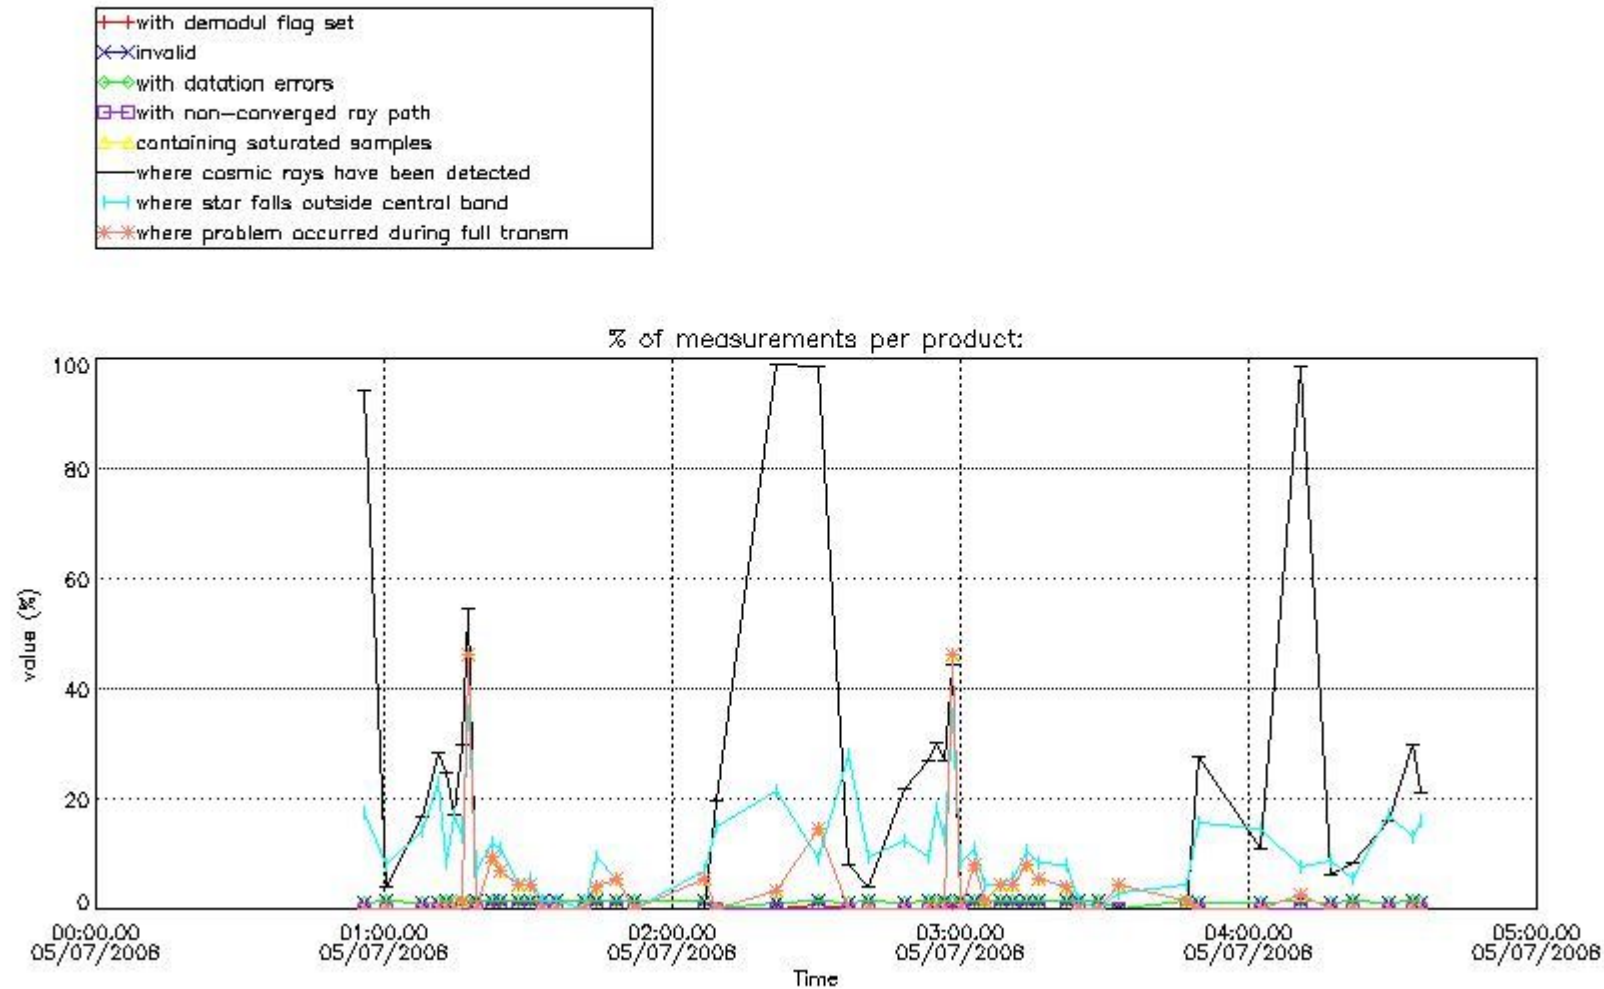

5. Demodulation flag and quality information monitoring

In this section it is presented the modulation information extracted from the pcd (product confidence data) at measurement level and information extracted from the Quality Summary dataset. Only products without errors (error flag in the MPH set to "0") are used.

5.1 Percentage of products during reporting period with:

At least one measurement with demodulation flag set:	20.0000 %
Reference spectrum computed from DB:	0.00000 %
Reference spectrum with small number of measurements:	0.00000 %
SATU data not used:	0.00000 %

5.2 Plot quality information per product (time dependant)

5.3 Plot quality information per product (world map)