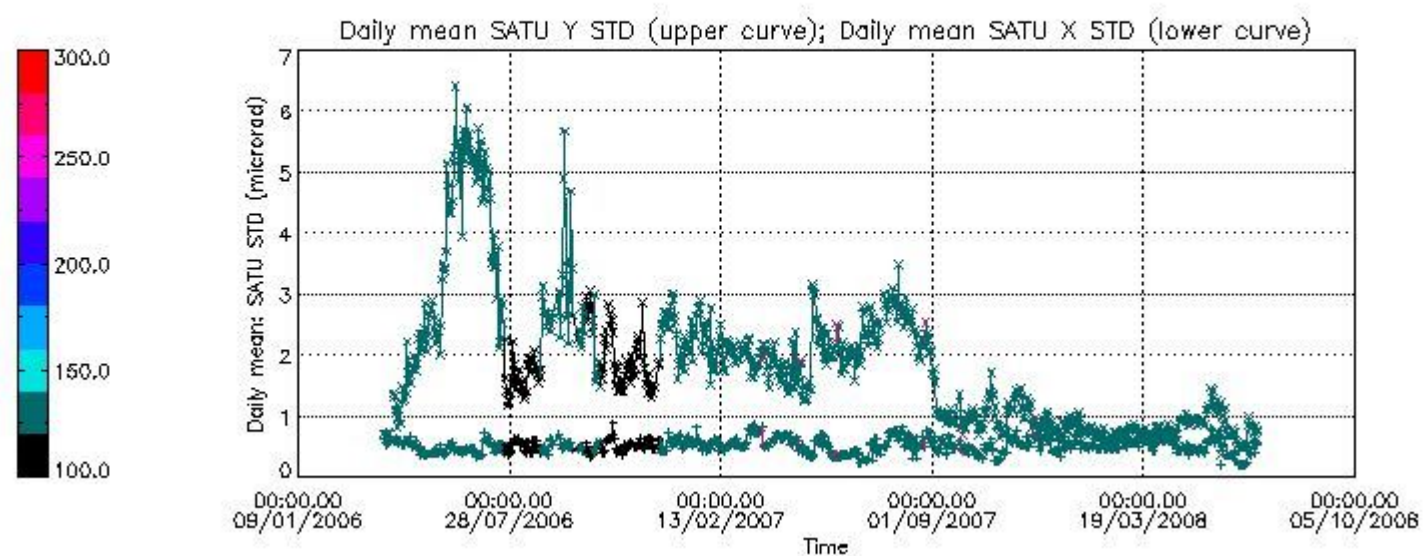

Number of data:	8700.0	8700.0	23050.	23050.

7.2.2 Trend of daily SATU NEA St. deviation since 1st April 2006 (dark limb)

The long term trend of the SATU 'X' and 'Y' standard deviations should be constant during the whole mission.

The colorbar represents the start tangent altitude (km) of the occultations.

Upper curve: STD of SATU Y axis

Lower curve: STD of SATU X axis

8. Auxiliary Data Files used for the production reported in section 2.4

The number reported in the third column indicates since which file (see list in section 2.4) the corresponding auxiliary file has been used. The fourth column is the date of those product files.

Type	Auxiliary Filename	Used since product	Used since product date
INST_PHYS_CHARACTERISTICS	GOM_INS_AXNIEC20050627_150713_20030716_120000_20100101_000000	1	05-JUL-2008 00:55:59
CALIBRATION_DATABASE	GOM_CAL_AXVIEC20080630_090115_20080628_000000_20100101_000000	1	05-JUL-2008 00:55:59
LEVEL-1B_PROC_CONFIG	GOM_PR1_AXNIEC20050627_151042_20020301_000000_20100101_000000	1	05-JUL-2008 00:55:59
STAR_CATALOGUE	GOM_CAT_AXVIEC20020121_161009_20020101_000000_20200101_000000	1	05-JUL-2008 00:55:59
STELLAR_SPECTRA_DATABANK	GOM_STS_AXNIEC20040308_103538_20020101_160000_20100101_000000	1	05-JUL-2008 00:55:59
ECMWF_FILE	AUX_ECF_AXNECM20080704_072113_20080704_210000_20080705_090000	1	05-JUL-2008 00:55:59
ECMWF_FILE	AUX_ECF_AXNECM20080704_192113_20080705_030000_20080705_150000	42	05-JUL-2008 03:47:11
OPTIONAL_ECMWF_FILE	MISSING	1	05-JUL-2008 00:55:59
ORBIT_DATA_FILE	DOR_NAV_OPNPDE20080704_225704_000057382070_00058_33178_5888.N1	1	05-JUL-2008 00:55:59
ORBIT_DATA_FILE	DOR_NAV_OPNPDE20080705_021339_000044632070_00060_33180_5889.N1	42	05-JUL-2008 03:47:11