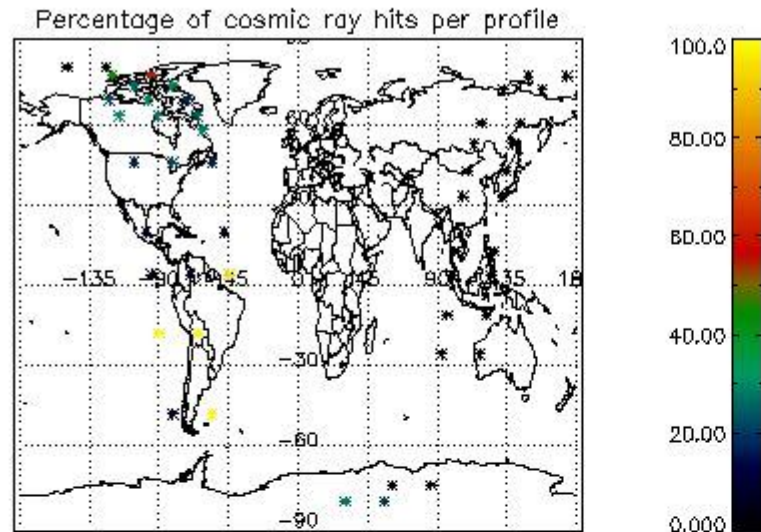

6. Statistics and plot of tangent altitude of the last measurement (DARK & BRIGHT products without errors)

6.1 Statistics on tangent altitude lost:

Statistics	DARK	BRIGHT	TWILIGHT
Mean:	16.142	20.453	NaN
St. deviation:	4.7406	6.0998	NaN
Maximum:	21.628	31.111	NaN
Minimum:	6.6837	3.6374	NaN
Number of data:	10.000	28.000	NaN

6.2 Plot for DARK limb products