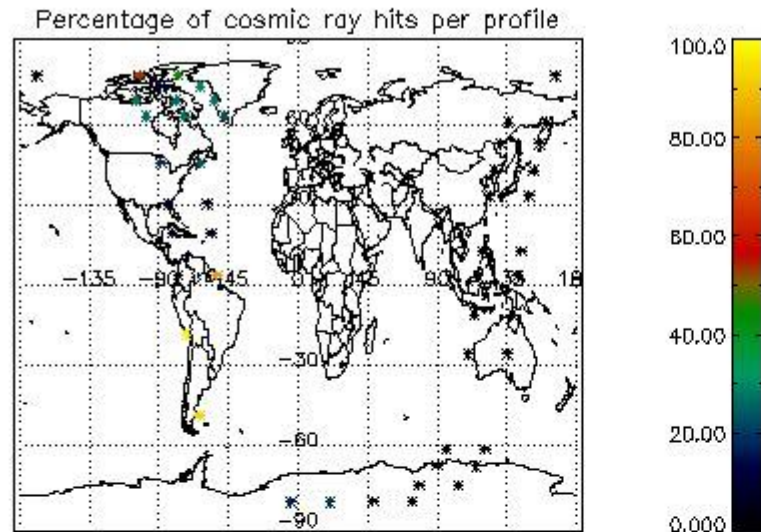

6. Statistics and plot of tangent altitude of the last measurement (DARK & BRIGHT products without errors)

6.1 Statistics on tangent altitude lost:

Statistics	DARK	BRIGHT	TWILIGHT
Mean:	13.567	20.424	15.398
St. deviation:	5.5397	5.9089	0.71010
Maximum:	19.303	29.789	15.900
Minimum:	5.2724	4.0375	14.896
Number of data:	6.0000	28.000	2.0000

6.2 Plot for DARK limb products