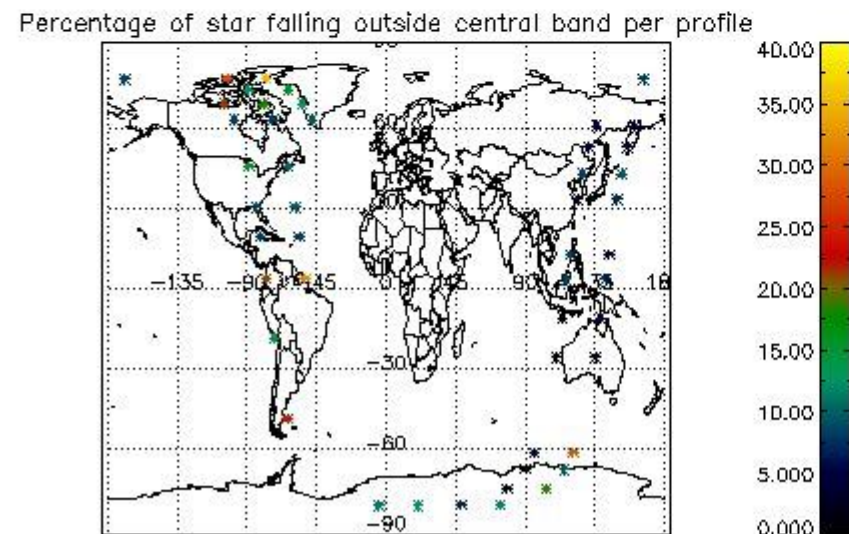

6. Statistics and plot of tangent altitude of the last measurement (DARK & BRIGHT products without errors)

6.1 Statistics on tangent altitude lost:

Statistics	DARK	BRIGHT	TWILIGHT
Mean:	13.567	20.424	15.398
St. deviation:	5.5397	5.9089	0.71010
Maximum:	19.303	29.789	15.900
Minimum:	5.2724	4.0375	14.896
Number of data:	6.0000	28.000	2.0000

6.2 Plot for DARK limb products