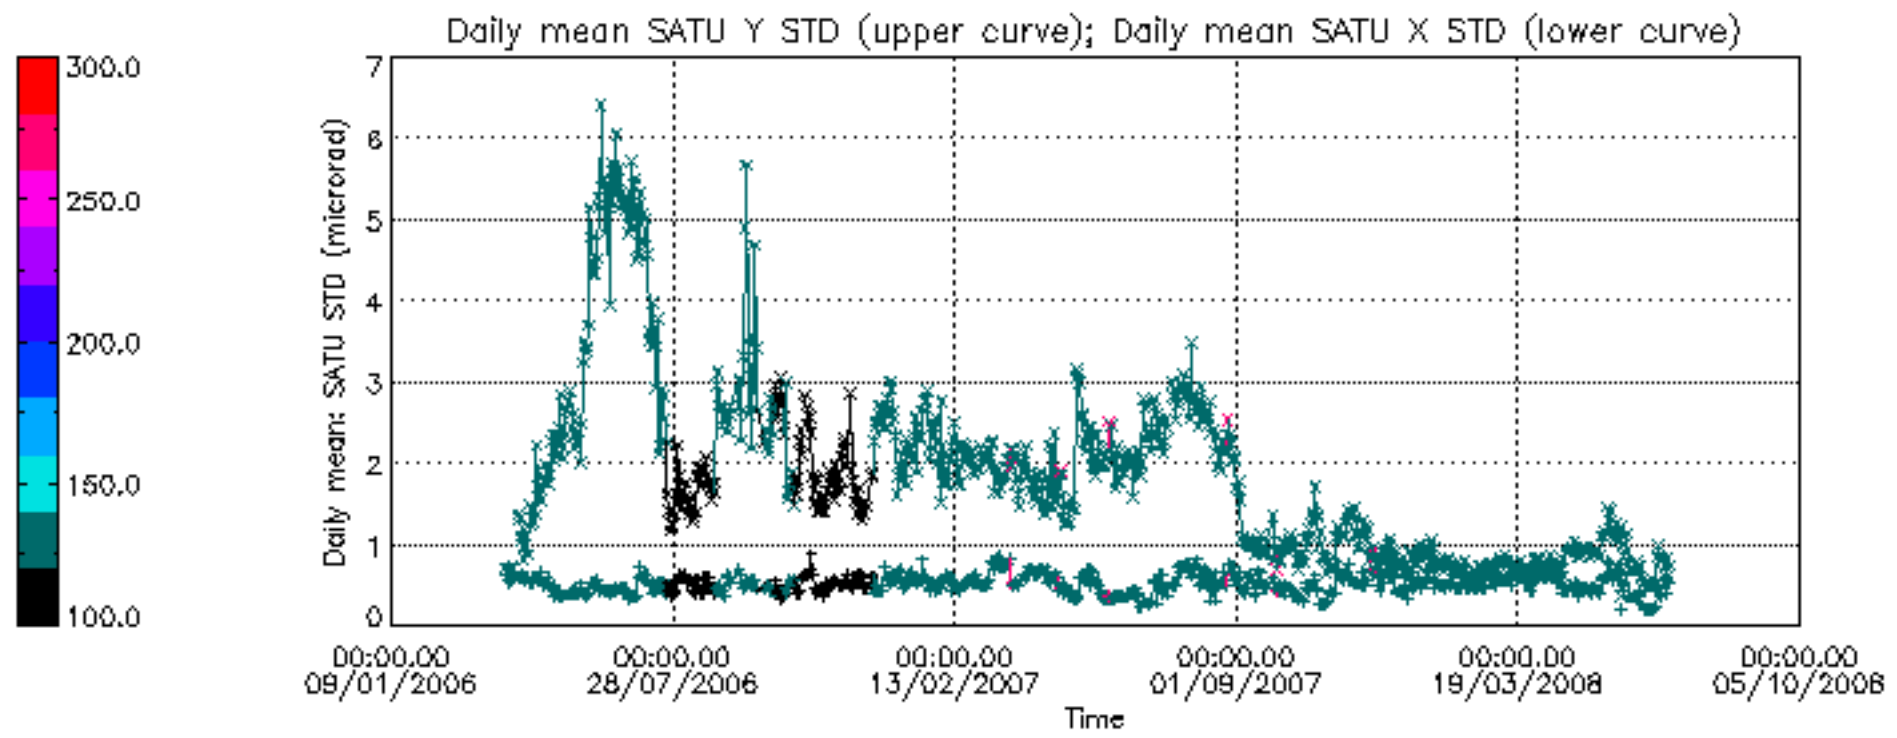

Tangent altitude at which the star is lost

Tangent altitude at which the star is lost

/nas3/ENVISAT/GOMOS/GOM\_NL\_\_0P/GOM\_NL\_\_0PNPDE20080701\_200504\_000041532070\_00014\_33134\_6038.N1

1; 1066.3; 01-JUL-2008 20:05:04; Dark ; 38.5; 147; Alp Ara ; 2.88; 26000;occ; 77; 0;33134  
 2; 1174.8; 01-JUL-2008 20:06:53; Dark ; 41.0; 40; The Sco ; 1.86; 7100;occ; 82; 0;33134  
 3; 1274.5; 01-JUL-2008 20:08:33; Dark ; 40.5; 25; 35Lam Sco ; 1.62; 28000;occ; 81; 0;33134  
 4; 1359.7; 01-JUL-2008 20:09:58; Dark ; 42.5; 116; 19Del Sgr ; 2.70; 4100;occ; 85; 0;33134  
 5; 1645.5; 01-JUL-2008 20:14:44; Bright; 36.5; 86; 35Eta Oph ; 2.43; 10200;occ; 73; 0;33134  
 6; 1751.3; 01-JUL-2008 20:16:29; Bright; 25.0; 98; 13Zet Oph ; 2.57; 30000;occ; 50; 0;33134  
 7; 1982.1; 01-JUL-2008 20:20:20; Bright; 36.0; 126; 60Bet Oph ; 2.77; 4250;occ; 72; 0;33134  
 8; 2121.6; 01-JUL-2008 20:22:40; Bright; 37.5; 59; 55Alp Oph ; 2.08; 8900;occ; 75; 0;33134  
 9; 2286.4; 01-JUL-2008 20:25:24; Bright; 34.5; 127; 27Bet Her ; 2.78; 4700;occ; 69; 0;33134  
 10; 2449.5; 01-JUL-2008 20:28:08; Bright; 37.0; 133; 40Zet Her ; 2.81; 6000;occ; 74; 0;33134  
 11; 2806.8; 01-JUL-2008 20:34:05; Bright; 36.5; 130; 23Bet Dra ; 2.80; 5800;occ; 73; 0;33134  
 12; 2953.3; 01-JUL-2008 20:36:31; Bright; 36.5; 119; 14Eta Dra ; 2.73; 4700;occ; 73; 0;33134  
 13; 3194.0; 01-JUL-2008 20:40:32; Bright; 35.5; 60; 7Bet UMi ; 2.08; 3950;occ; 71; 0;33134  
 14; 3445.6; 01-JUL-2008 20:44:44; Bright; 37.0; 49; 1Alp UMi ; 1.99; 6300;occ; 74; 0;33134  
 15; 4062.2; 01-JUL-2008 20:55:00; Bright; 35.5; 160; 23Gam Per ; 2.93; 4700;occ; 71; 0;33134  
 16; 4166.6; 01-JUL-2008 20:56:45; Bright; 36.0; 175; 39Del Per ; 3.01; 19400;occ; 72; 0;33134  
 17; 4295.5; 01-JUL-2008 20:58:54; Bright; 39.0; 79; 26Bet Per ; 2.31; 13100;occ; 78; 0;33134  
 18; 4582.1; 01-JUL-2008 21:03:40; Dark ; 39.5; 146; 25Eta Tau ; 2.87; 15200;occ; 79; 0;33134  
 19; 4985.0; 01-JUL-2008 21:10:23; Dark ; 43.0; 94; 92Alp Cet ; 2.53; 3100;occ; 86; 0;33134  
 20; 5205.8; 01-JUL-2008 21:14:04; Dark ; 14.5; 165; 34Gam Eri ; 2.95; 3200;occ; 29; 0;33134