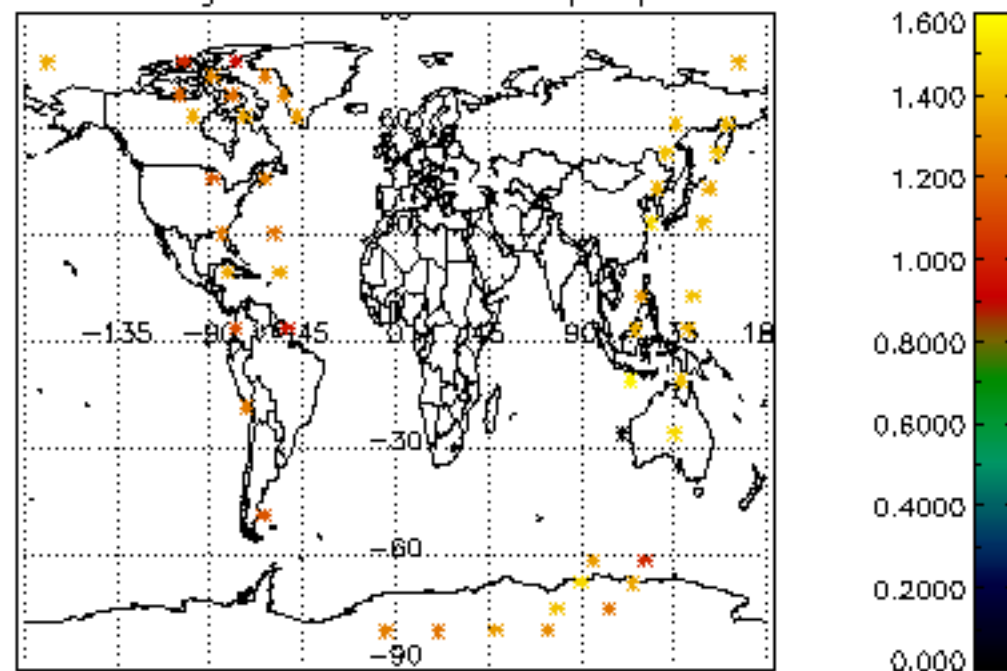

Percentage of cosmic ray hits per profile

Percentage of datation errors per profile

Percentage of star falling outside central band per profile

Percentage of saturation errors per profile

Tangent altitude at which the star is lost