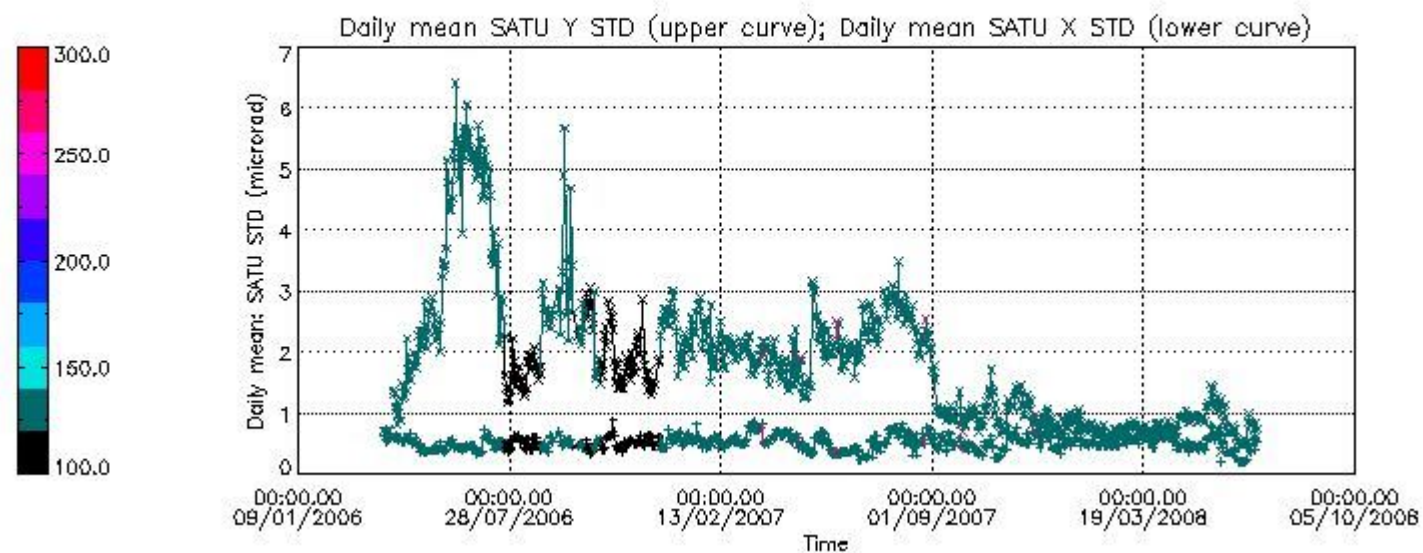

Number of data:	5250.0	5250.0	23300.	23300.

7.2.2 Trend of daily SATU NEA St. deviation since 1st April 2006 (dark limb)

The long term trend of the SATU 'X' and 'Y' standard deviations should be constant during the whole mission.

The colorbar represents the start tangent altitude (km) of the occultations.

Upper curve: STD of SATU Y axis

Lower curve: STD of SATU X axis

8. Auxiliary Data Files used for the production reported in section 2.4

The number reported in the third column indicates since which file (see list in section 2.4) the corresponding auxiliary file has been used. The fourth column is the date of those product files.

Type	Auxiliary Filename	Used since product	Used since product date
INST_PHYS_CHARACTERISTICS	GOM_INS_AXNIEC20050627_150713_20030716_120000_20100101_000000	1	04-JUL-2008 00:03:44
CALIBRATION_DATABASE	GOM_CAL_AXVIEC20080630_090115_20080628_000000_20100101_000000	1	04-JUL-2008 00:03:44
LEVEL-1B_PROC_CONFIG	GOM_PR1_AXNIEC20050627_151042_20020301_000000_20100101_000000	1	04-JUL-2008 00:03:44
STAR_CATALOGUE	GOM_CAT_AXVIEC20020121_161009_20020101_000000_20200101_000000	1	04-JUL-2008 00:03:44
STELLAR_SPECTRA_DATABANK	GOM_STS_AXNIEC20040308_103538_20020101_160000_20100101_000000	1	04-JUL-2008 00:03:44
ECMWF_FILE	AUX_ECF_AXNECM20080703_072114_20080703_210000_20080704_090000	1	04-JUL-2008 00:03:44
OPTIONAL_ECMWF_FILE	MISSING	1	04-JUL-2008 00:03:44
ORBIT_DATA_FILE	DOR_NAV_OPNPDE20080703_214807_000060572070_00043_33163_5881.N1	1	04-JUL-2008 00:03:44
ORBIT_DATA_FILE	DOR_NAV_OPNPDE20080703_232904_000057382070_00044_33164_5882.N1	19	04-JUL-2008 01:12:47
ORBIT_DATA_FILE	DOR_NAV_OPNPDE20080704_011001_000044632070_00045_33165_5883.N1	37	04-JUL-2008 02:34:08