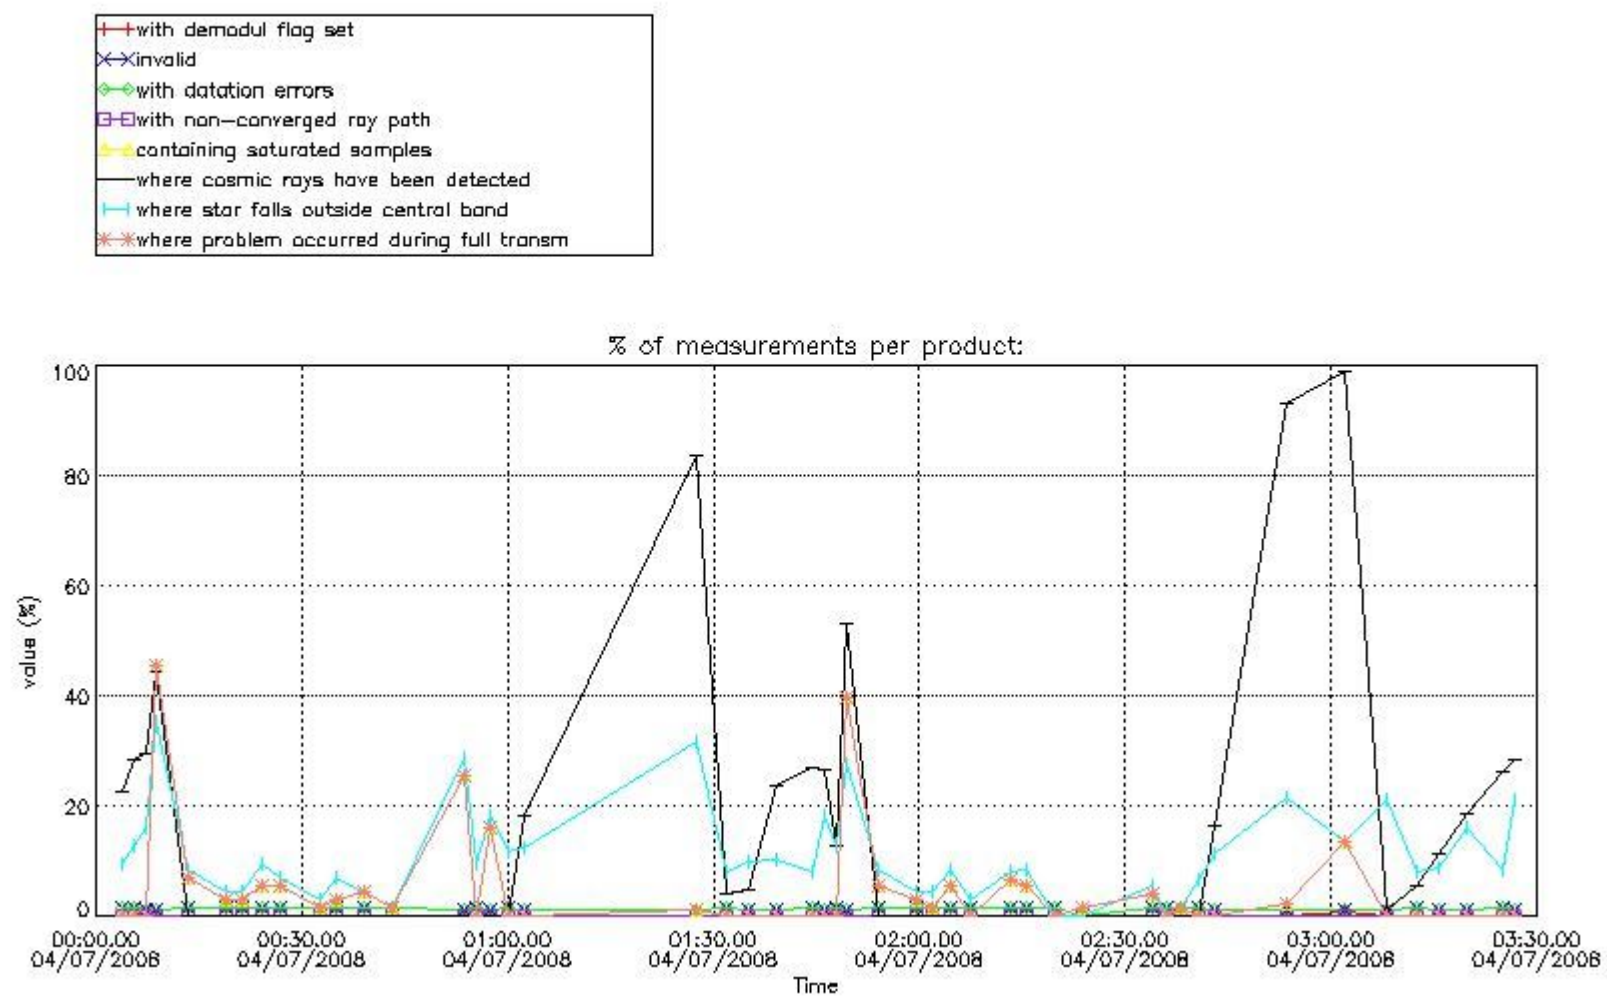

At least one measurement with demodulation flag set:	12.5000 %
Reference spectrum computed from DB:	0.00000 %
Reference spectrum with small number of measurements:	0.00000 %
SATU data not used:	0.00000 %

5.2 Plot quality information per product (time dependant)

5.3 Plot quality information per product (world map)