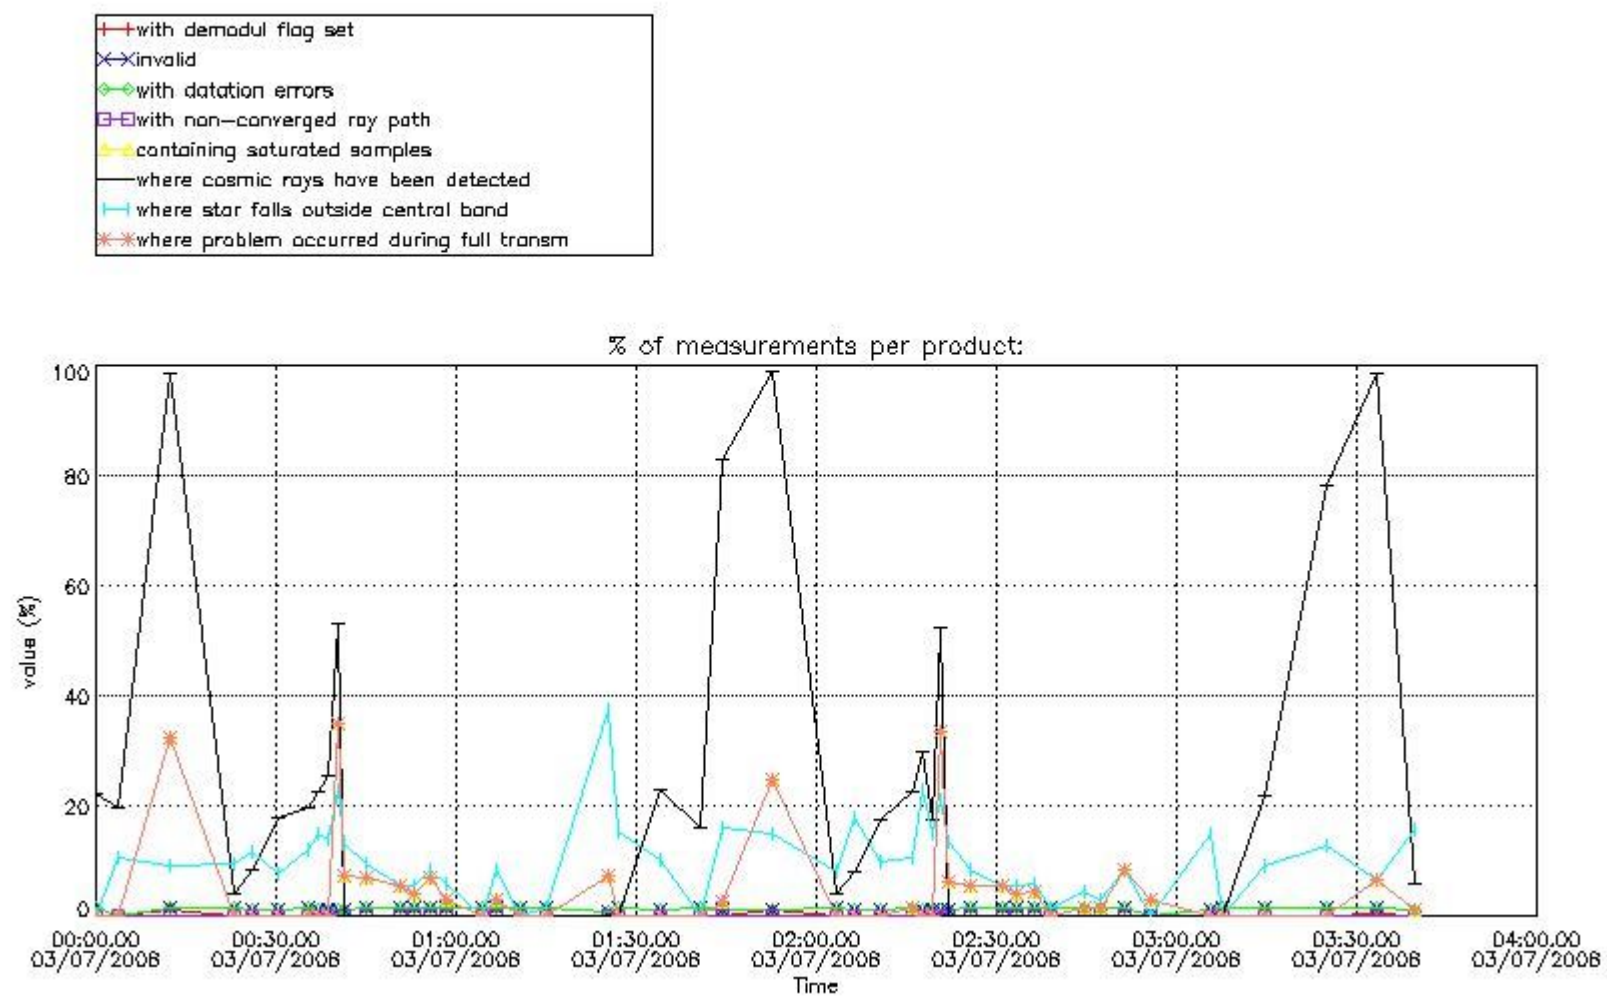

At least one measurement with demodulation flag set:	24.4898 %
Reference spectrum computed from DB:	0.00000 %
Reference spectrum with small number of measurements:	0.00000 %
SATU data not used:	0.00000 %

5.2 Plot quality information per product (time dependant)

5.3 Plot quality information per product (world map)