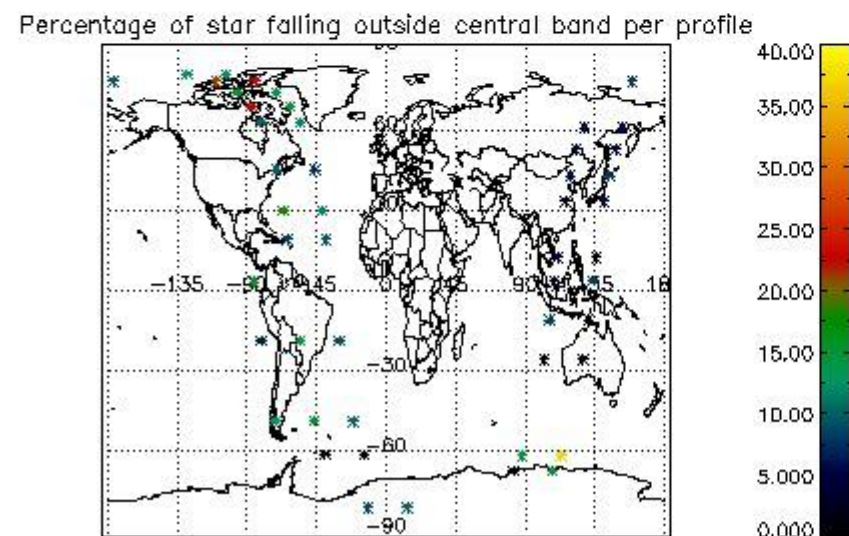

6. Statistics and plot of tangent altitude of the last measurement (DARK & BRIGHT products without errors)

6.1 Statistics on tangent altitude lost:

Statistics	DARK	BRIGHT	TWILIGHT
Mean:	20.303	20.347	16.754
St. deviation:	7.9269	5.7311	0.54505
Maximum:	35.797	28.875	17.140
Minimum:	12.886	4.0515	16.369
Number of data:	11.000	26.000	2.0000

6.2 Plot for DARK limb products