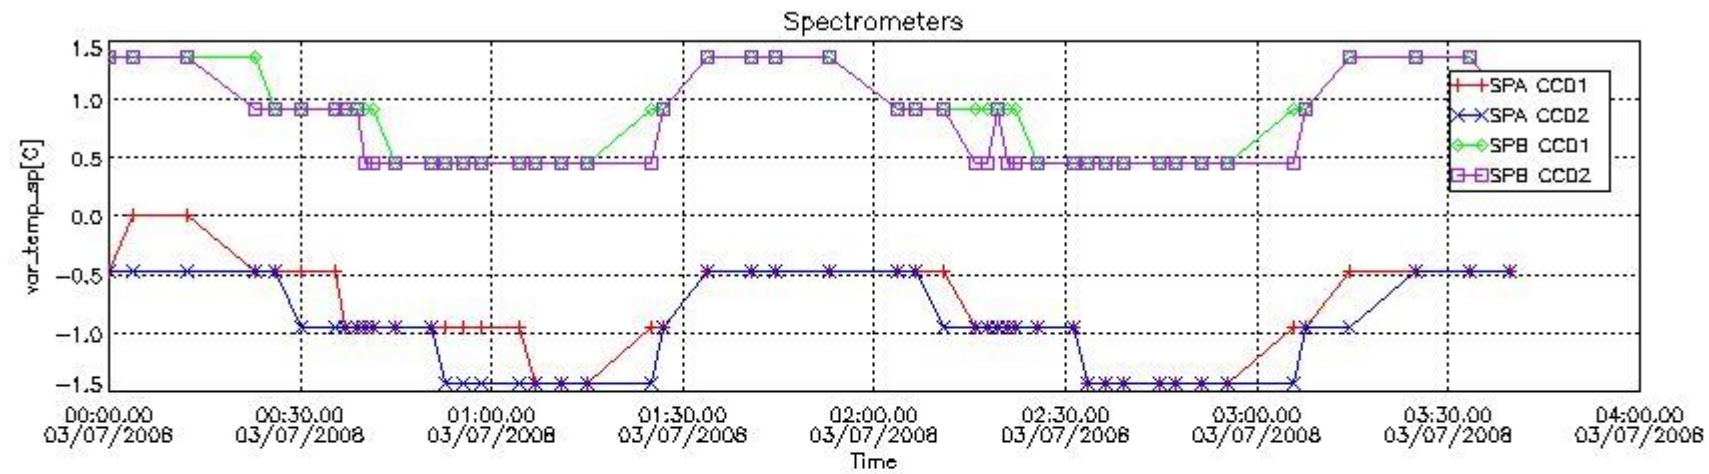

4. Overview of dark signal processing per product

The Dark Charge (DC) is a temperature-dependant signal added to the useful measurements and it is therefore subtracted from them during the processing. There are two phenomena that produce a continuous increase of the DC: the "hot pixels" (a pixel is "hot" when its DC exceeds by a significant amount its value measured on ground at the same temperature) and the "Random Telegraphic Signal" (abrupt change positive or negative of the CCD pixel signal, random in time, affecting only the DC part of the signal and not the photon generated signal).

In this section a list of products that did not use the Dark Sky Area (DSA) observation for the DC computation is given. It is also provided the mean DC plot per product for dark limb products with no error flag set.

4.1 All products used the DSA observation for the DC computation

4.2 Plot of mean dark charges per product: only products in DARK limb conditions without errors are used