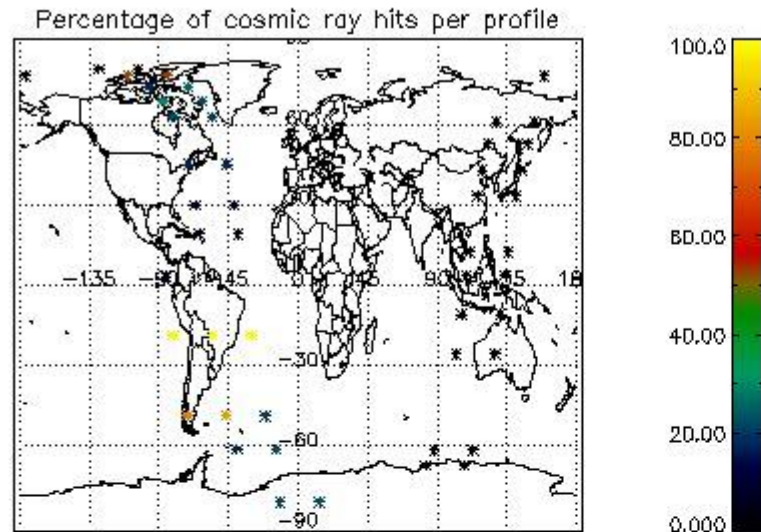

6. Statistics and plot of tangent altitude of the last measurement (DARK & BRIGHT products without errors)

6.1 Statistics on tangent altitude lost:

Statistics	DARK	BRIGHT	TWILIGHT
Mean:	20.303	20.347	16.754
St. deviation:	7.9269	5.7311	0.54505
Maximum:	35.797	28.875	17.140
Minimum:	12.886	4.0515	16.369
Number of data:	11.000	26.000	2.0000

6.2 Plot for DARK limb products