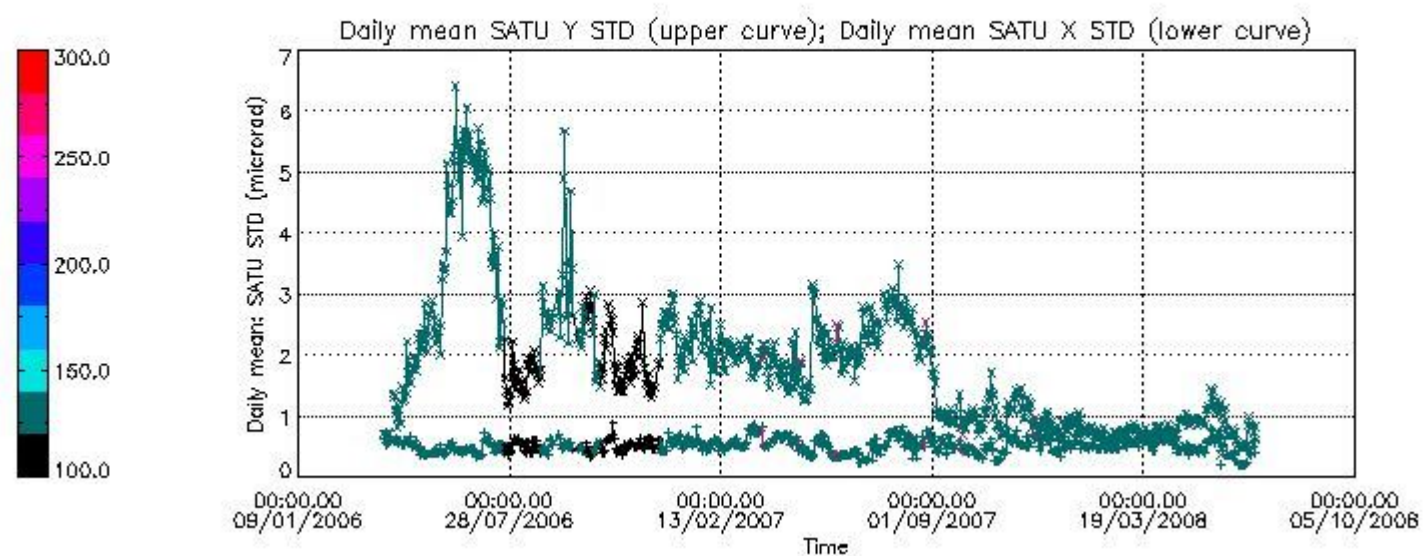

Number of data:	9750.0	9750.0	21750.	21750.

7.2.2 Trend of daily SATU NEA St. deviation since 1st April 2006 (dark limb)

The long term trend of the SATU 'X' and 'Y' standard deviations should be constant during the whole mission.

The colorbar represents the start tangent altitude (km) of the occultations.

Upper curve: STD of SATU Y axis

Lower curve: STD of SATU X axis

8. Auxiliary Data Files used for the production reported in section 2.4

The number reported in the third column indicates since which file (see list in section 2.4) the corresponding auxiliary file has been used. The fourth column is the date of those product files.

Type	Auxiliary Filename	Used since product	Used since product date
INST_PHYS_CHARACTERISTICS	GOM_INS_AXNIEC20050627_150713_20030716_120000_20100101_000000	1	03-JUL-2008 00:00:05
CALIBRATION_DATABASE	GOM_CAL_AXVIEC20080630_090115_20080628_000000_20100101_000000	1	03-JUL-2008 00:00:05
LEVEL-1B_PROC_CONFIG	GOM_PR1_AXNIEC20050627_151042_20020301_000000_20100101_000000	1	03-JUL-2008 00:00:05
STAR_CATALOGUE	GOM_CAT_AXVIEC20020121_161009_20020101_000000_20200101_000000	1	03-JUL-2008 00:00:05
STELLAR_SPECTRA_DATABANK	GOM_STS_AXNIEC20040308_103538_20020101_160000_20100101_000000	1	03-JUL-2008 00:00:05
ECMWF_FILE	AUX_ECF_AXNECM20080702_072113_20080702_210000_20080703_090000	1	03-JUL-2008 00:00:05
ECMWF_FILE	AUX_ECF_AXNECM20080702_190117_20080703_030000_20080703_150000	44	03-JUL-2008 03:05:46
OPTIONAL_ECMWF_FILE	MISSING	1	03-JUL-2008 00:00:05
ORBIT_DATA_FILE	DOR_NAV_OPNPDE20080702_211103_000038252070_00029_33149_5873.N1	1	03-JUL-2008 00:00:05
ORBIT_DATA_FILE	DOR_NAV_OPNPDE20080702_222007_000057382070_00029_33149_5874.N1	3	03-JUL-2008 00:12:13
ORBIT_DATA_FILE	DOR_NAV_OPNPDE20080703_000104_000057382070_00030_33150_5875.N1	25	03-JUL-2008 01:44:20
ORBIT_DATA_FILE	DOR_NAV_OPNPDE20080703_014201_000041442070_00031_33151_5876.N1	44	03-JUL-2008 03:05:46