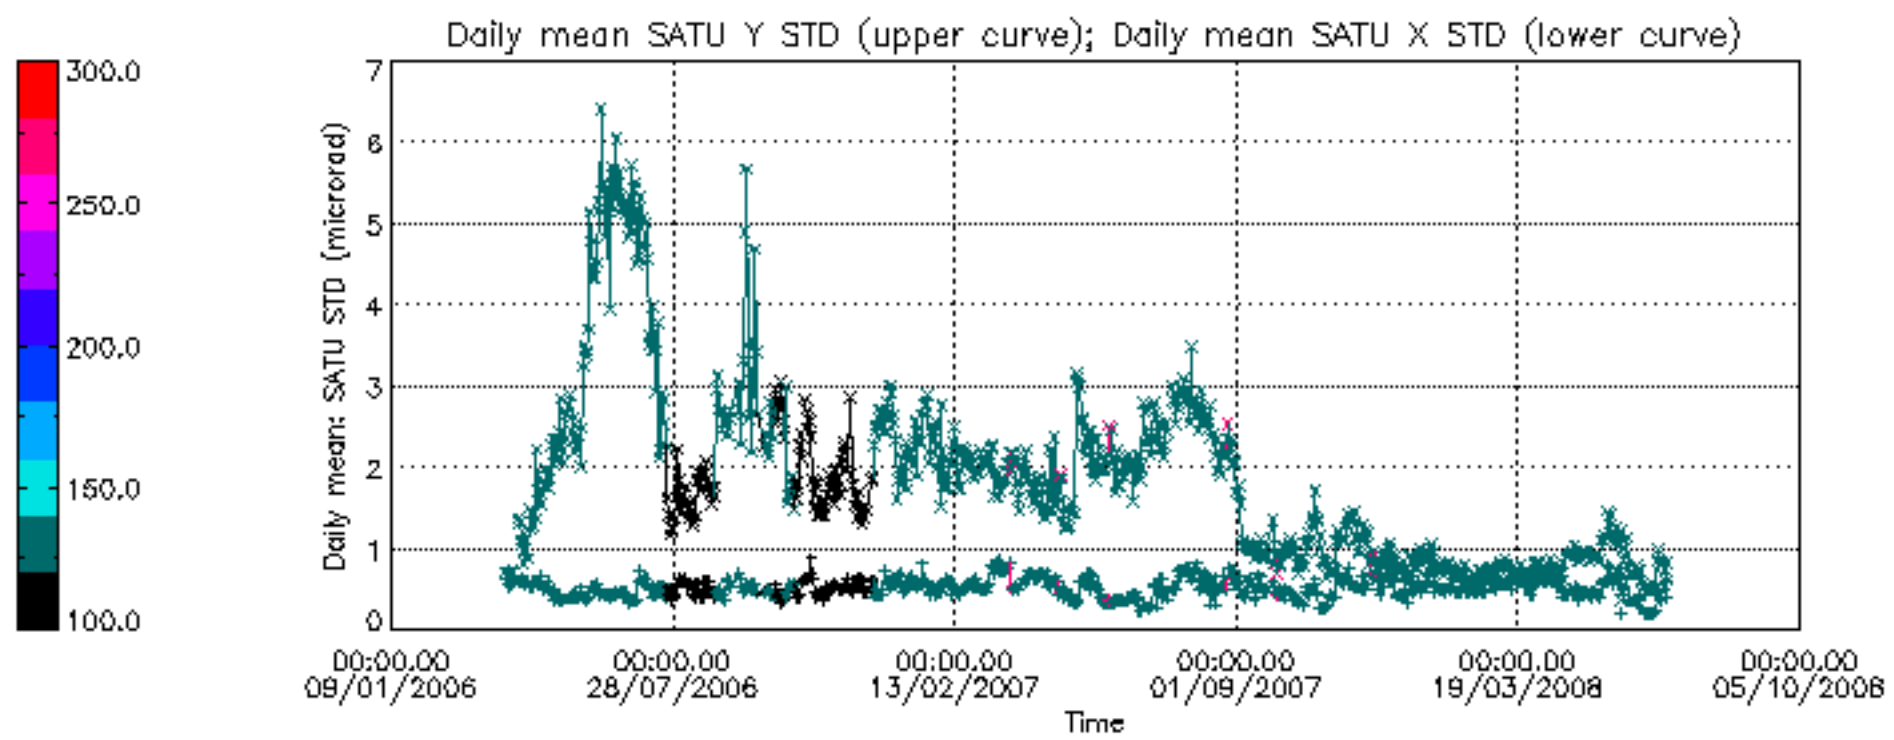

Tangent altitude at which the star is lost

Tangent altitude at which the star is lost

/nas3/ENVISAT/GOMOS/GOM_NL__0P/GOM_NL__0PNPDE20080701_200504_000041532070_00014_33134_6038.N1

1; 1066.3; 01-JUL-2008 20:05:04; Dark ; 38.5; 147; Alp Ara ; 2.88; 26000;occ; 77; 0;33134
 2; 1174.8; 01-JUL-2008 20:06:53; Dark ; 41.0; 40; The Sco ; 1.86; 7100;occ; 82; 0;33134
 3; 1274.5; 01-JUL-2008 20:08:33; Dark ; 40.5; 25; 35Lam Sco ; 1.62; 28000;occ; 81; 0;33134
 4; 1359.7; 01-JUL-2008 20:09:58; Dark ; 42.5; 116; 19Del Sgr ; 2.70; 4100;occ; 85; 0;33134
 5; 1645.5; 01-JUL-2008 20:14:44; Bright; 36.5; 86; 35Eta Oph ; 2.43; 10200;occ; 73; 0;33134
 6; 1751.3; 01-JUL-2008 20:16:29; Bright; 25.0; 98; 13Zet Oph ; 2.57; 30000;occ; 50; 0;33134
 7; 1982.1; 01-JUL-2008 20:20:20; Bright; 36.0; 126; 60Bet Oph ; 2.77; 4250;occ; 72; 0;33134
 8; 2121.6; 01-JUL-2008 20:22:40; Bright; 37.5; 59; 55Alp Oph ; 2.08; 8900;occ; 75; 0;33134
 9; 2286.4; 01-JUL-2008 20:25:24; Bright; 34.5; 127; 27Bet Her ; 2.78; 4700;occ; 69; 0;33134
 10; 2449.5; 01-JUL-2008 20:28:08; Bright; 37.0; 133; 40Zet Her ; 2.81; 6000;occ; 74; 0;33134
 11; 2806.8; 01-JUL-2008 20:34:05; Bright; 36.5; 130; 23Bet Dra ; 2.80; 5800;occ; 73; 0;33134
 12; 2953.3; 01-JUL-2008 20:36:31; Bright; 36.5; 119; 14Eta Dra ; 2.73; 4700;occ; 73; 0;33134
 13; 3194.0; 01-JUL-2008 20:40:32; Bright; 35.5; 60; 7Bet UMi ; 2.08; 3950;occ; 71; 0;33134
 14; 3445.6; 01-JUL-2008 20:44:44; Bright; 37.0; 49; 1Alp UMi ; 1.99; 6300;occ; 74; 0;33134
 15; 4062.2; 01-JUL-2008 20:55:00; Bright; 35.5; 160; 23Gam Per ; 2.93; 4700;occ; 71; 0;33134
 16; 4166.6; 01-JUL-2008 20:56:45; Bright; 36.0; 175; 39Del Per ; 3.01; 19400;occ; 72; 0;33134
 17; 4295.5; 01-JUL-2008 20:58:54; Bright; 39.0; 79; 26Bet Per ; 2.31; 13100;occ; 78; 0;33134
 18; 4582.1; 01-JUL-2008 21:03:40; Dark ; 39.5; 146; 25Eta Tau ; 2.87; 15200;occ; 79; 0;33134
 19; 4985.0; 01-JUL-2008 21:10:23; Dark ; 43.0; 94; 92Alp Cet ; 2.53; 3100;occ; 86; 0;33134
 20; 5205.8; 01-JUL-2008 21:14:04; Dark ; 14.5; 165; 34Gam Eri ; 2.95; 3200;occ; 29; 0;33134