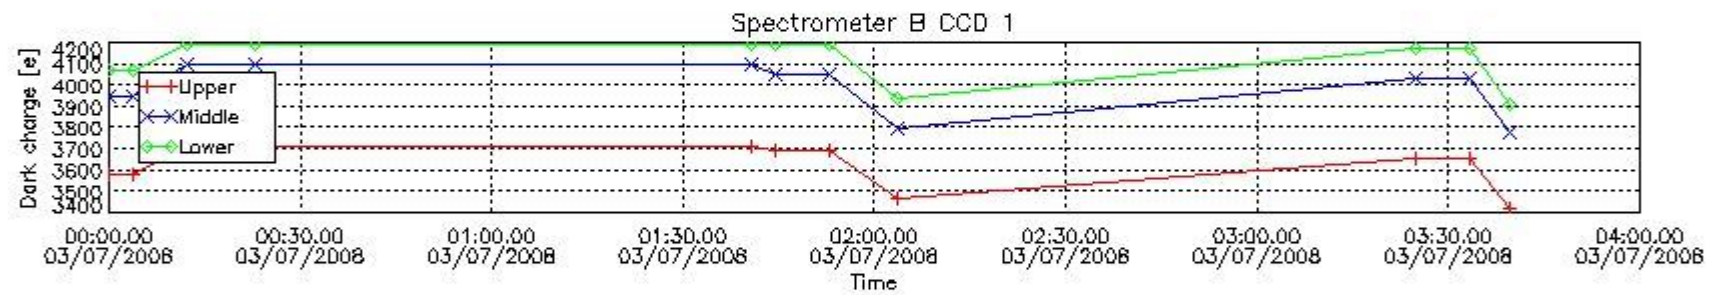

5. Demodulation flag and quality information monitoring

In this section it is presented the modulation information extracted from the pcd (product confidence data) at measurement level and information extracted from the Quality Summary dataset. Only products without errors (error flag in the MPH set to "0") are used.

5.1 Percentage of products during reporting period with: