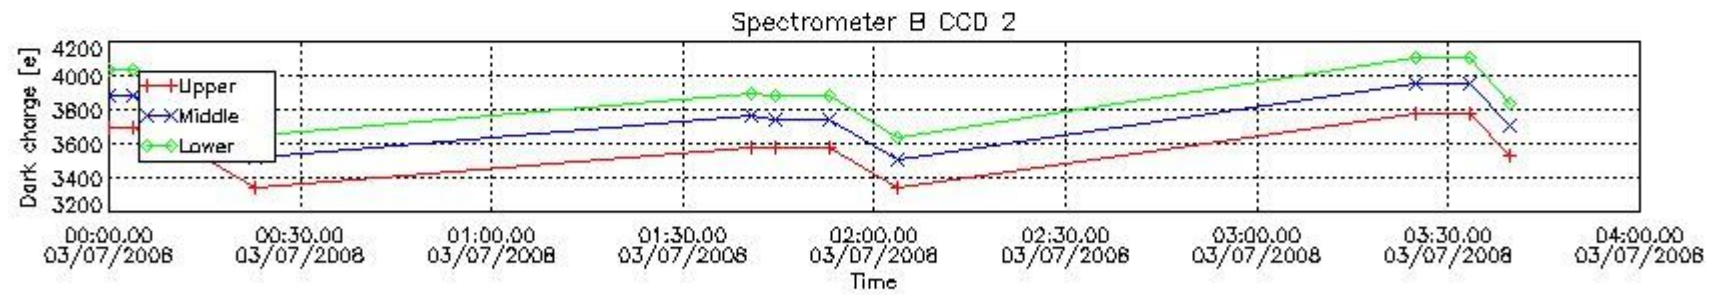

5. Demodulation flag and quality information monitoring

In this section it is presented the modulation information extracted from the pcd (product confidence data) at measurement level and information extracted from the Quality Summary dataset. Only products without errors (error flag in the MPH set to "0") are used.

5.1 Percentage of products during reporting period with: