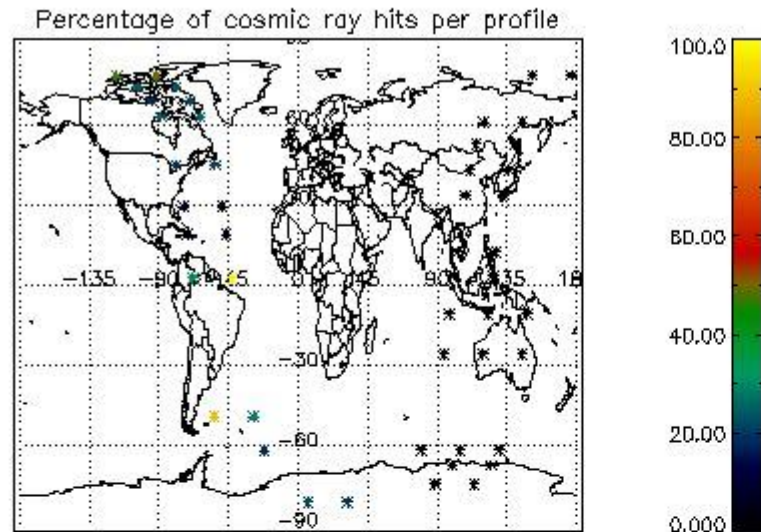

6. Statistics and plot of tangent altitude of the last measurement (DARK & BRIGHT products without errors)

6.1 Statistics on tangent altitude lost:

Statistics	DARK	BRIGHT	TWILIGHT
Mean:	15.522	20.471	18.694
St. deviation:	3.1292	6.9170	3.1045
Maximum:	19.983	29.568	20.889
Minimum:	12.680	3.7931	16.498
Number of data:	7.0000	29.000	2.0000

6.2 Plot for DARK limb products