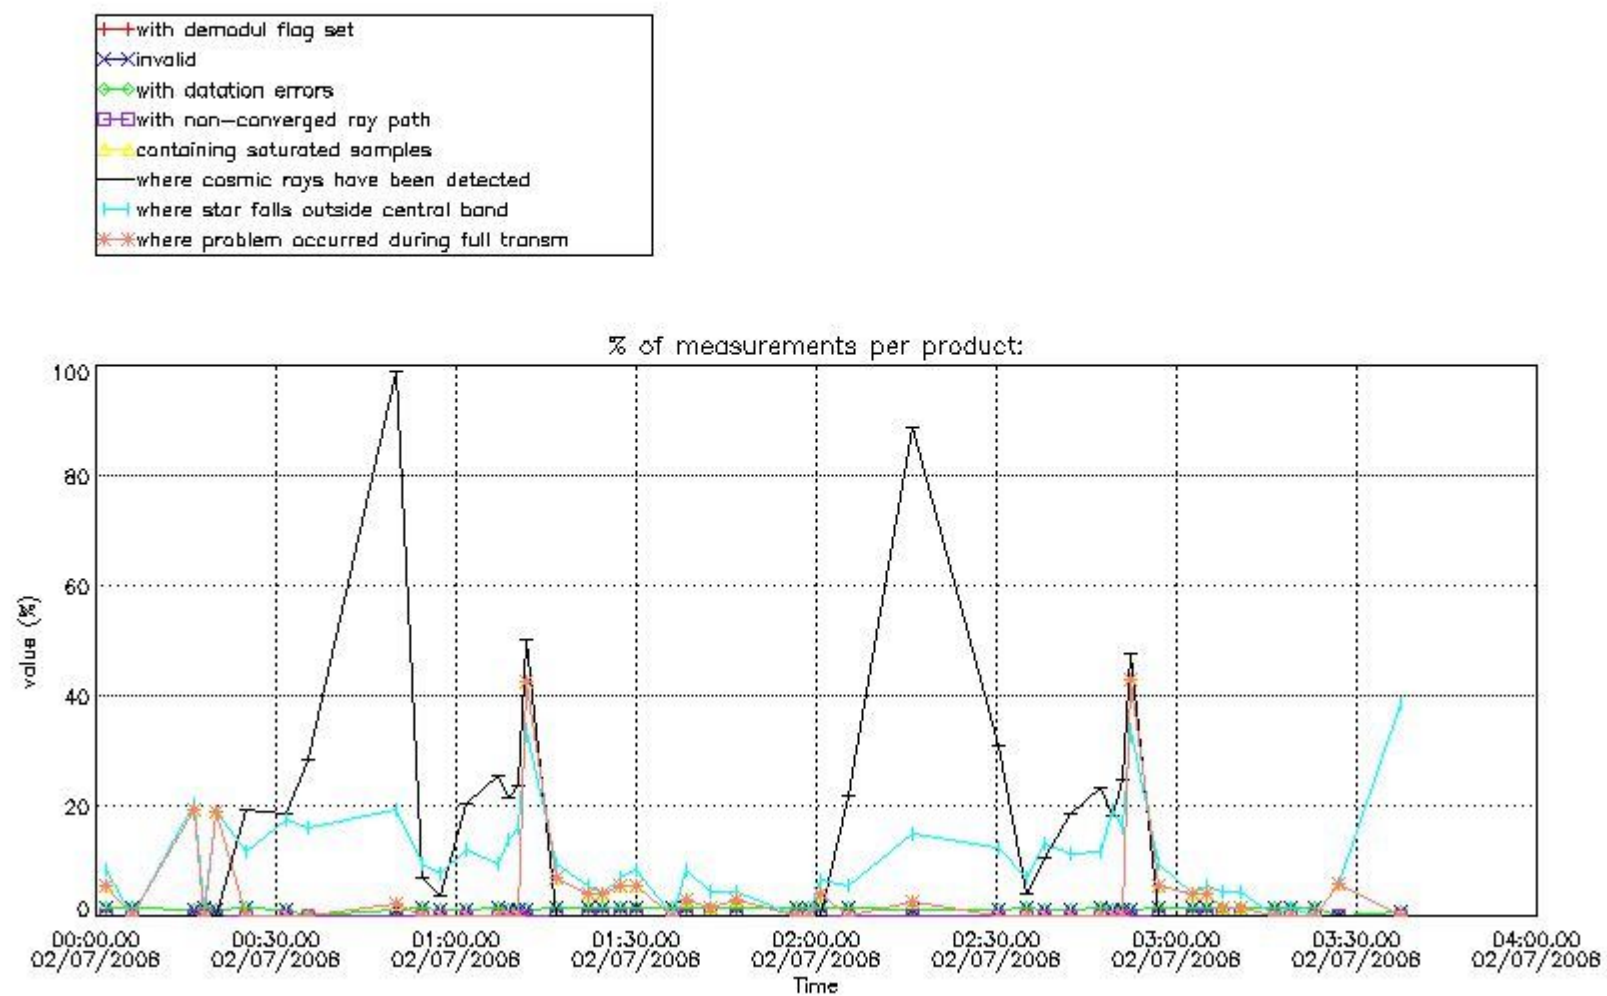

At least one measurement with demodulation flag set:	12.5000 %
Reference spectrum computed from DB:	0.00000 %
Reference spectrum with small number of measurements:	0.00000 %
SATU data not used:	0.00000 %

5.2 Plot quality information per product (time dependant)

5.3 Plot quality information per product (world map)