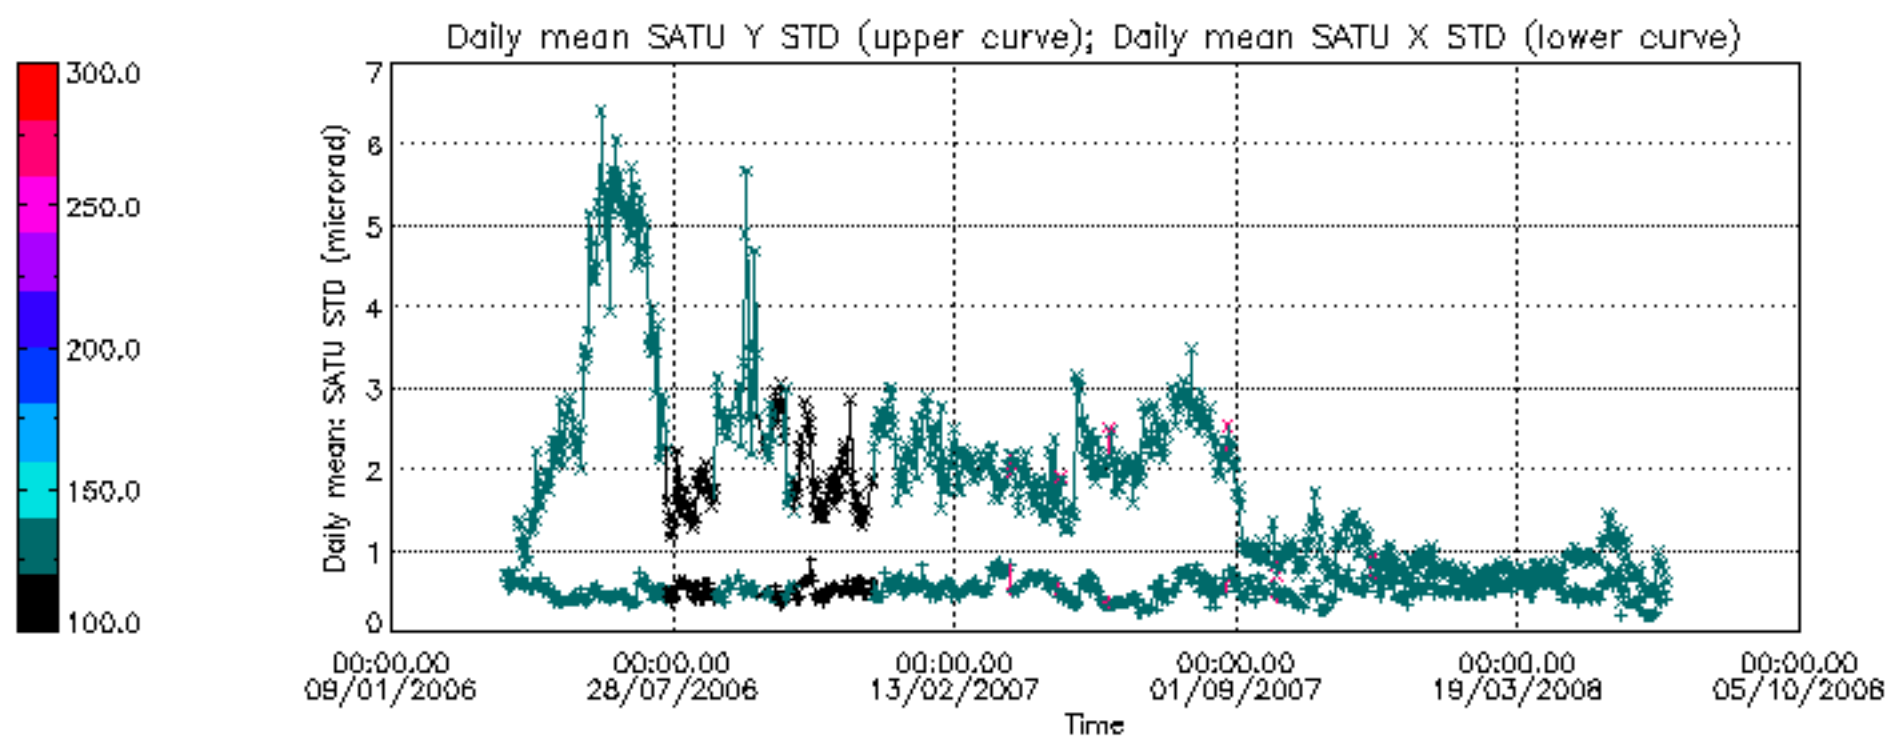

Tangent altitude at which the star is lost

Tangent altitude at which the star is lost

/nas3/ENVISAT/GOMOS/GOM\_NL\_\_0P/GOM\_NL\_\_0PNPDE20080701\_200504\_000041532070\_00014\_33134\_6038.N1

1; 1066.3; 01-JUL-2008 20:05:04; Dark ; 38.5; 147; Alp Ara ; 2.88; 26000;occ; 77; 0;33134  
 2; 1174.8; 01-JUL-2008 20:06:53; Dark ; 41.0; 40; The Sco ; 1.86; 7100;occ; 82; 0;33134  
 3; 1274.5; 01-JUL-2008 20:08:33; Dark ; 40.5; 25; 35Lam Sco ; 1.62; 28000;occ; 81; 0;33134  
 4; 1359.7; 01-JUL-2008 20:09:58; Dark ; 42.5; 116; 19Del Sgr ; 2.70; 4100;occ; 85; 0;33134  
 5; 1645.5; 01-JUL-2008 20:14:44; Bright; 36.5; 86; 35Eta Oph ; 2.43; 10200;occ; 73; 0;33134  
 6; 1751.3; 01-JUL-2008 20:16:29; Bright; 25.0; 98; 13Zet Oph ; 2.57; 30000;occ; 50; 0;33134  
 7; 1982.1; 01-JUL-2008 20:20:20; Bright; 36.0; 126; 60Bet Oph ; 2.77; 4250;occ; 72; 0;33134  
 8; 2121.6; 01-JUL-2008 20:22:40; Bright; 37.5; 59; 55Alp Oph ; 2.08; 8900;occ; 75; 0;33134  
 9; 2286.4; 01-JUL-2008 20:25:24; Bright; 34.5; 127; 27Bet Her ; 2.78; 4700;occ; 69; 0;33134  
 10; 2449.5; 01-JUL-2008 20:28:08; Bright; 37.0; 133; 40Zet Her ; 2.81; 6000;occ; 74; 0;33134  
 11; 2806.8; 01-JUL-2008 20:34:05; Bright; 36.5; 130; 23Bet Dra ; 2.80; 5800;occ; 73; 0;33134  
 12; 2953.3; 01-JUL-2008 20:36:31; Bright; 36.5; 119; 14Eta Dra ; 2.73; 4700;occ; 73; 0;33134  
 13; 3194.0; 01-JUL-2008 20:40:32; Bright; 35.5; 60; 7Bet UMi ; 2.08; 3950;occ; 71; 0;33134  
 14; 3445.6; 01-JUL-2008 20:44:44; Bright; 37.0; 49; 1Alp UMi ; 1.99; 6300;occ; 74; 0;33134  
 15; 4062.2; 01-JUL-2008 20:55:00; Bright; 35.5; 160; 23Gam Per ; 2.93; 4700;occ; 71; 0;33134  
 16; 4166.6; 01-JUL-2008 20:56:45; Bright; 36.0; 175; 39Del Per ; 3.01; 19400;occ; 72; 0;33134  
 17; 4295.5; 01-JUL-2008 20:58:54; Bright; 39.0; 79; 26Bet Per ; 2.31; 13100;occ; 78; 0;33134  
 18; 4582.1; 01-JUL-2008 21:03:40; Dark ; 39.5; 146; 25Eta Tau ; 2.87; 15200;occ; 79; 0;33134  
 19; 4985.0; 01-JUL-2008 21:10:23; Dark ; 43.0; 94; 92Alp Cet ; 2.53; 3100;occ; 86; 0;33134  
 20; 5205.8; 01-JUL-2008 21:14:04; Dark ; 14.5; 165; 34Gam Eri ; 2.95; 3200;occ; 29; 0;33134