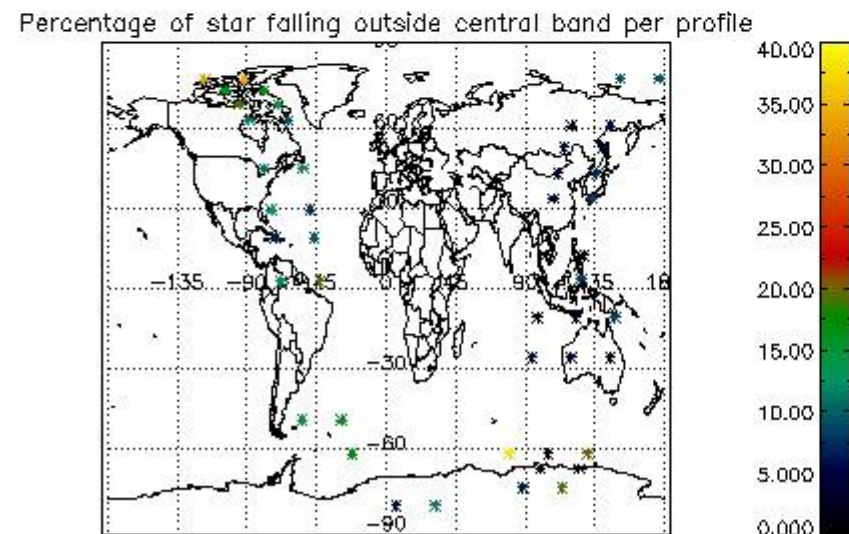

6. Statistics and plot of tangent altitude of the last measurement (DARK & BRIGHT products without errors)

6.1 Statistics on tangent altitude lost:

Statistics	DARK	BRIGHT	TWILIGHT
Mean:	15.522	20.471	18.694
St. deviation:	3.1292	6.9170	3.1045
Maximum:	19.983	29.568	20.889
Minimum:	12.680	3.7931	16.498
Number of data:	7.0000	29.000	2.0000

6.2 Plot for DARK limb products