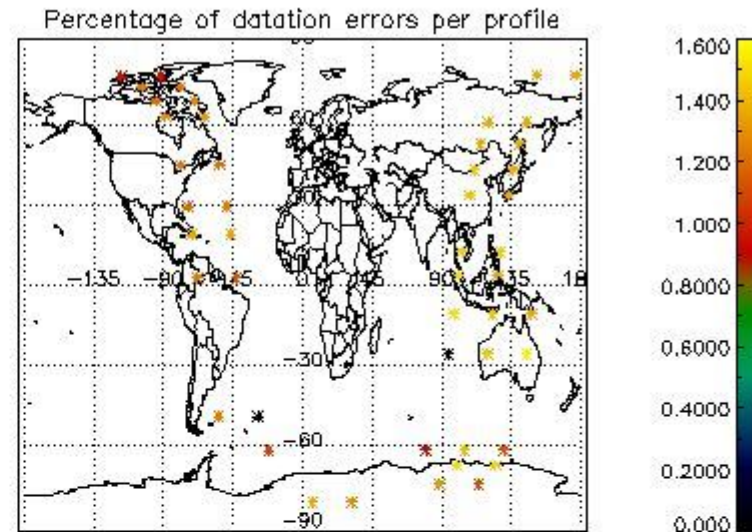

6. Statistics and plot of tangent altitude of the last measurement (DARK & BRIGHT products without errors)

6.1 Statistics on tangent altitude lost:

Statistics	DARK	BRIGHT	TWILIGHT
Mean:	15.522	20.471	18.694
St. deviation:	3.1292	6.9170	3.1045
Maximum:	19.983	29.568	20.889
Minimum:	12.680	3.7931	16.498
Number of data:	7.0000	29.000	2.0000

6.2 Plot for DARK limb products