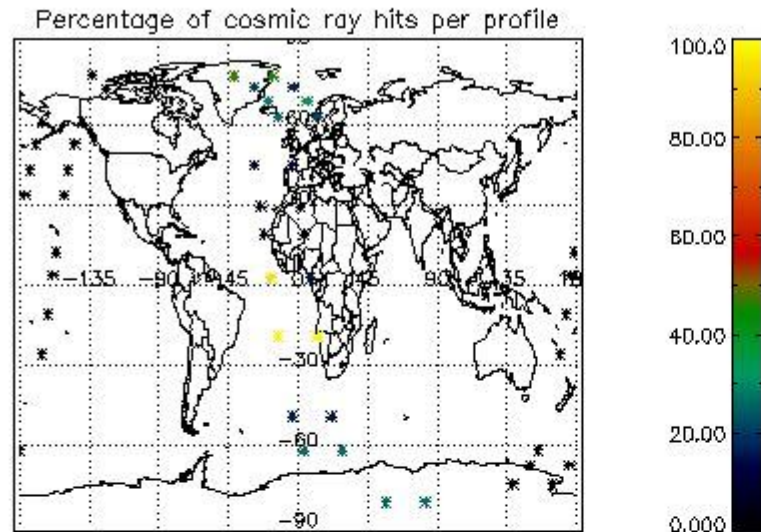

6. Statistics and plot of tangent altitude of the last measurement (DARK & BRIGHT products without errors)

6.1 Statistics on tangent altitude lost:

Statistics	DARK	BRIGHT	TWILIGHT
Mean:	16.338	19.986	14.919
St. deviation:	3.0756	4.4845	1.3142
Maximum:	19.966	27.892	15.848
Minimum:	10.529	3.4350	13.990
Number of data:	10.000	26.000	2.0000

6.2 Plot for DARK limb products