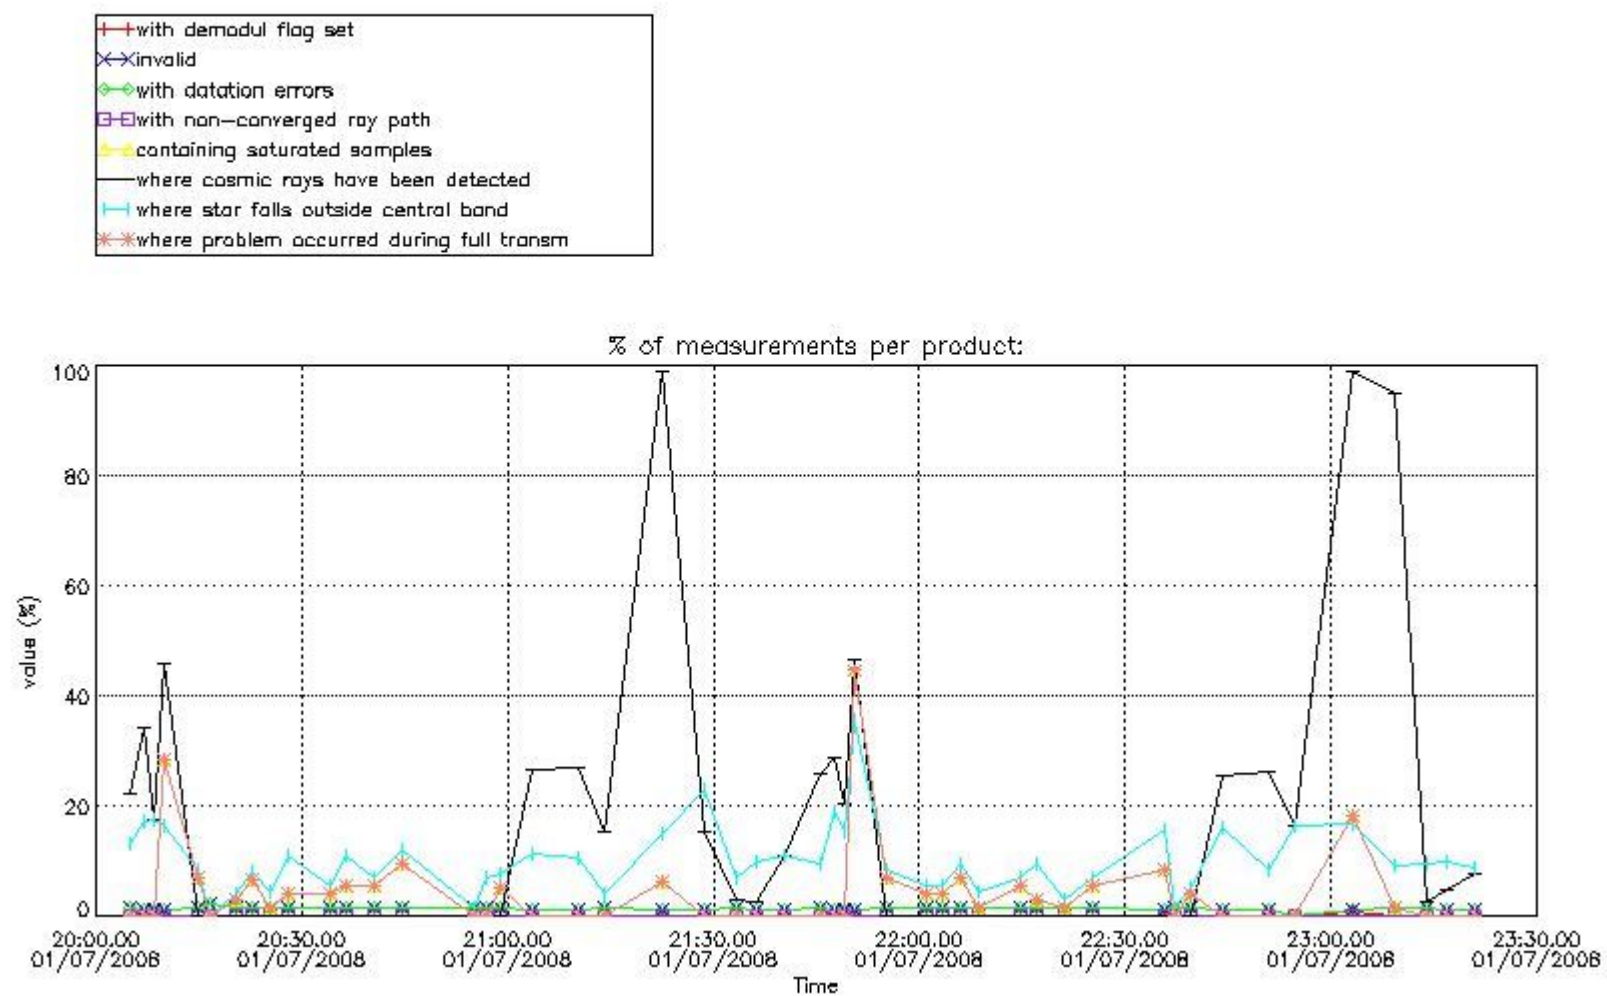

At least one measurement with demodulation flag set:	16.3265 %
Reference spectrum computed from DB:	0.00000 %
Reference spectrum with small number of measurements:	0.00000 %
SATU data not used:	0.00000 %

5.2 Plot quality information per product (time dependant)

5.3 Plot quality information per product (world map)