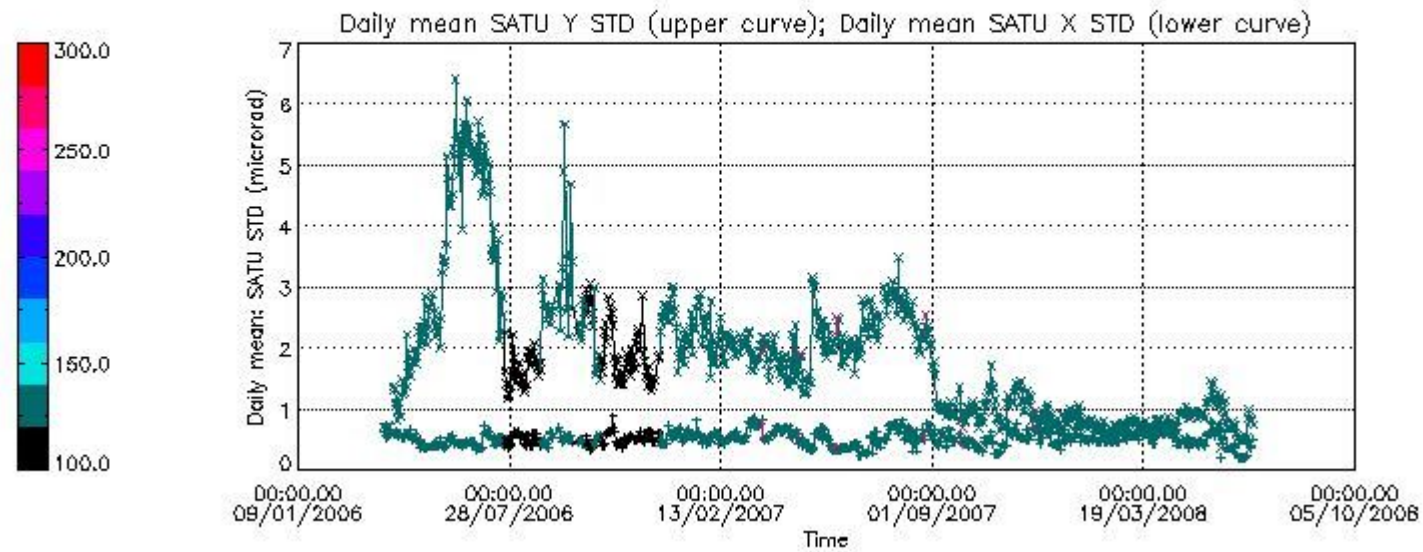

Number of data:	8800.0	8800.0	21250.	21250.

7.2.2 Trend of daily SATU NEA St. deviation since 1st April 2006 (dark limb)

The long term trend of the SATU 'X' and 'Y' standard deviations should be constant during the whole mission.

The colorbar represents the start tangent altitude (km) of the occultations.

Upper curve: STD of SATU Y axis

Lower curve: STD of SATU X axis

8. Auxiliary Data Files used for the production reported in section 2.4

The number reported in the third column indicates since which file (see list in section 2.4) the corresponding auxiliary file has been used. The fourth column is the date of those product files.

Type	Auxiliary Filename	Used since product	Used since product date
INST_PHYS_CHARACTERISTICS	GOM_INS_AXNIEC20050627_150713_20030716_120000_20100101_000000	1	01-JUL-2008 20:05:04
CALIBRATION_DATABASE	GOM_CAL_AXVIEC20080630_090115_20080628_000000_20100101_000000	1	01-JUL-2008 20:05:04
LEVEL-1B_PROC_CONFIG	GOM_PR1_AXNIEC20050627_151042_20020301_000000_20100101_000000	1	01-JUL-2008 20:05:04
STAR_CATALOGUE	GOM_CAT_AXVIEC20020121_161009_20020101_000000_20200101_000000	1	01-JUL-2008 20:05:04
STELLAR_SPECTRA_DATABANK	GOM_STS_AXNIEC20040308_103538_20020101_160000_20100101_000000	1	01-JUL-2008 20:05:04
ECMWF_FILE	AUX_ECF_AXNECM20080701_072112_20080701_150000_20080702_030000	1	01-JUL-2008 20:05:04
ECMWF_FILE	AUX_ECF_AXNECM20080701_072112_20080701_210000_20080702_090000	20	01-JUL-2008 21:14:04
OPTIONAL_ECMWF_FILE	MISSING	1	01-JUL-2008 20:05:04
ORBIT_DATA_FILE	DOR_NAV_OPNPDE20080701_195647_000041442070_00014_33134_5866.N1	1	01-JUL-2008 20:05:04
ORBIT_DATA_FILE	DOR_NAV_OPNPDE20080701_211110_000057382070_00014_33134_5867.N1	45	01-JUL-2008 23:03:07