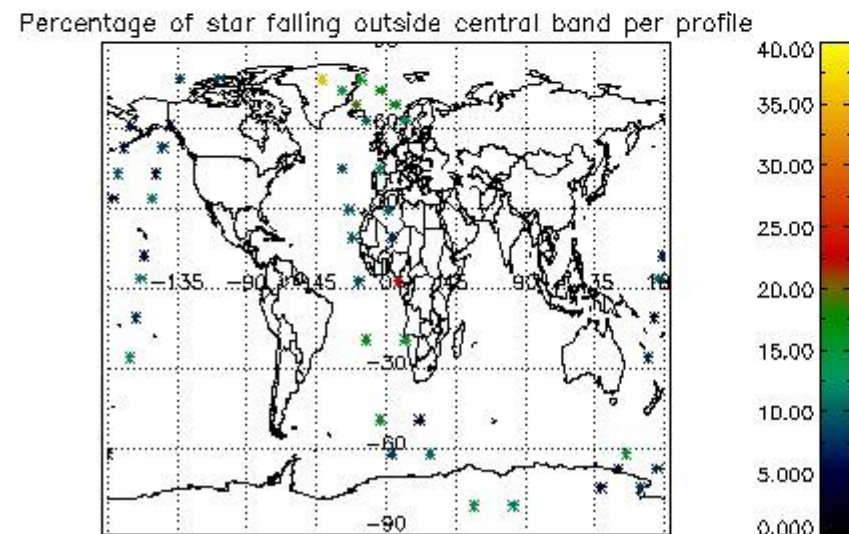

6. Statistics and plot of tangent altitude of the last measurement (DARK & BRIGHT products without errors)

6.1 Statistics on tangent altitude lost:

Statistics	DARK	BRIGHT	TWILIGHT
Mean:	16.338	19.986	14.919
St. deviation:	3.0756	4.4845	1.3142
Maximum:	19.966	27.892	15.848
Minimum:	10.529	3.4350	13.990
Number of data:	10.000	26.000	2.0000

6.2 Plot for DARK limb products