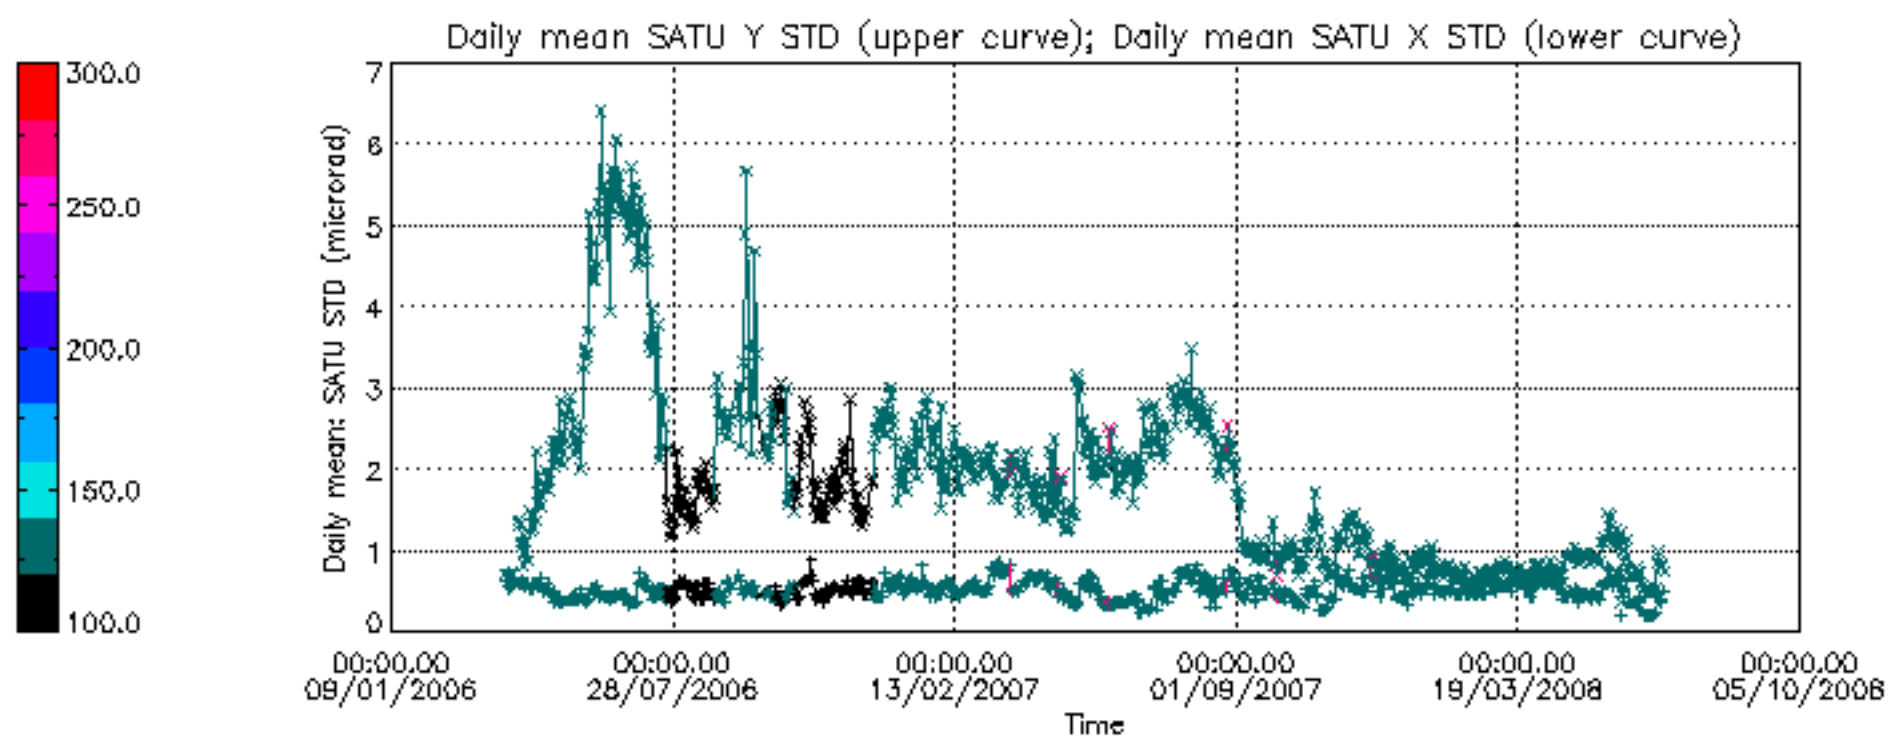

Tangent altitude at which the star is lost

Tangent altitude at which the star is lost

/nas3/ENVISAT/GOMOS/GOM_NL__0P/GOM_NL__0PNPDE20080701_200504_000041532070_00014_33134_6038.N1

1; 1066.3; 01-JUL-2008 20:05:04; Dark ; 38.5; 147; Alp Ara ; 2.88; 26000;occ; 77; 0;33134
 2; 1174.8; 01-JUL-2008 20:06:53; Dark ; 41.0; 40; The Sco ; 1.86; 7100;occ; 82; 0;33134
 3; 1274.5; 01-JUL-2008 20:08:33; Dark ; 40.5; 25; 35Lam Sco ; 1.62; 28000;occ; 81; 0;33134
 4; 1359.7; 01-JUL-2008 20:09:58; Dark ; 42.5; 116; 19Del Sgr ; 2.70; 4100;occ; 85; 0;33134
 5; 1645.5; 01-JUL-2008 20:14:44; Bright; 36.5; 86; 35Eta Oph ; 2.43; 10200;occ; 73; 0;33134
 6; 1751.3; 01-JUL-2008 20:16:29; Bright; 25.0; 98; 13Zet Oph ; 2.57; 30000;occ; 50; 0;33134
 7; 1982.1; 01-JUL-2008 20:20:20; Bright; 36.0; 126; 60Bet Oph ; 2.77; 4250;occ; 72; 0;33134
 8; 2121.6; 01-JUL-2008 20:22:40; Bright; 37.5; 59; 55Alp Oph ; 2.08; 8900;occ; 75; 0;33134
 9; 2286.4; 01-JUL-2008 20:25:24; Bright; 34.5; 127; 27Bet Her ; 2.78; 4700;occ; 69; 0;33134
 10; 2449.5; 01-JUL-2008 20:28:08; Bright; 37.0; 133; 40Zet Her ; 2.81; 6000;occ; 74; 0;33134
 11; 2806.8; 01-JUL-2008 20:34:05; Bright; 36.5; 130; 23Bet Dra ; 2.80; 5800;occ; 73; 0;33134
 12; 2953.3; 01-JUL-2008 20:36:31; Bright; 36.5; 119; 14Eta Dra ; 2.73; 4700;occ; 73; 0;33134
 13; 3194.0; 01-JUL-2008 20:40:32; Bright; 35.5; 60; 7Bet UMi ; 2.08; 3950;occ; 71; 0;33134
 14; 3445.6; 01-JUL-2008 20:44:44; Bright; 37.0; 49; 1Alp UMi ; 1.99; 6300;occ; 74; 0;33134
 15; 4062.2; 01-JUL-2008 20:55:00; Bright; 35.5; 160; 23Gam Per ; 2.93; 4700;occ; 71; 0;33134
 16; 4166.6; 01-JUL-2008 20:56:45; Bright; 36.0; 175; 39Del Per ; 3.01; 19400;occ; 72; 0;33134
 17; 4295.5; 01-JUL-2008 20:58:54; Bright; 39.0; 79; 26Bet Per ; 2.31; 13100;occ; 78; 0;33134
 18; 4582.1; 01-JUL-2008 21:03:40; Dark ; 39.5; 146; 25Eta Tau ; 2.87; 15200;occ; 79; 0;33134
 19; 4985.0; 01-JUL-2008 21:10:23; Dark ; 43.0; 94; 92Alp Cet ; 2.53; 3100;occ; 86; 0;33134
 20; 5205.8; 01-JUL-2008 21:14:04; Dark ; 14.5; 165; 34Gam Eri ; 2.95; 3200;occ; 29; 0;33134