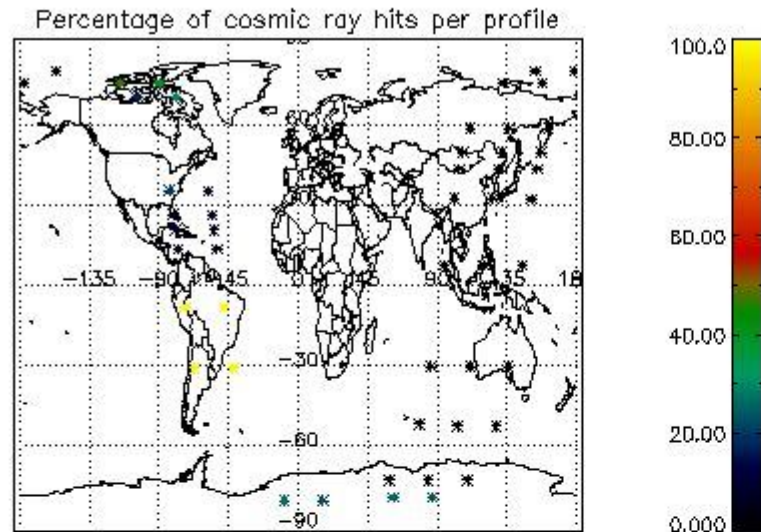

6. Statistics and plot of tangent altitude of the last measurement (DARK & BRIGHT products without errors)

6.1 Statistics on tangent altitude lost:

Statistics	DARK	BRIGHT	TWILIGHT
Mean:	16.359	19.253	10.661
St. deviation:	2.9792	5.7404	0.14058
Maximum:	19.755	24.536	10.761
Minimum:	11.358	3.7460	10.562
Number of data:	8.0000	32.000	2.0000

6.2 Plot for DARK limb products