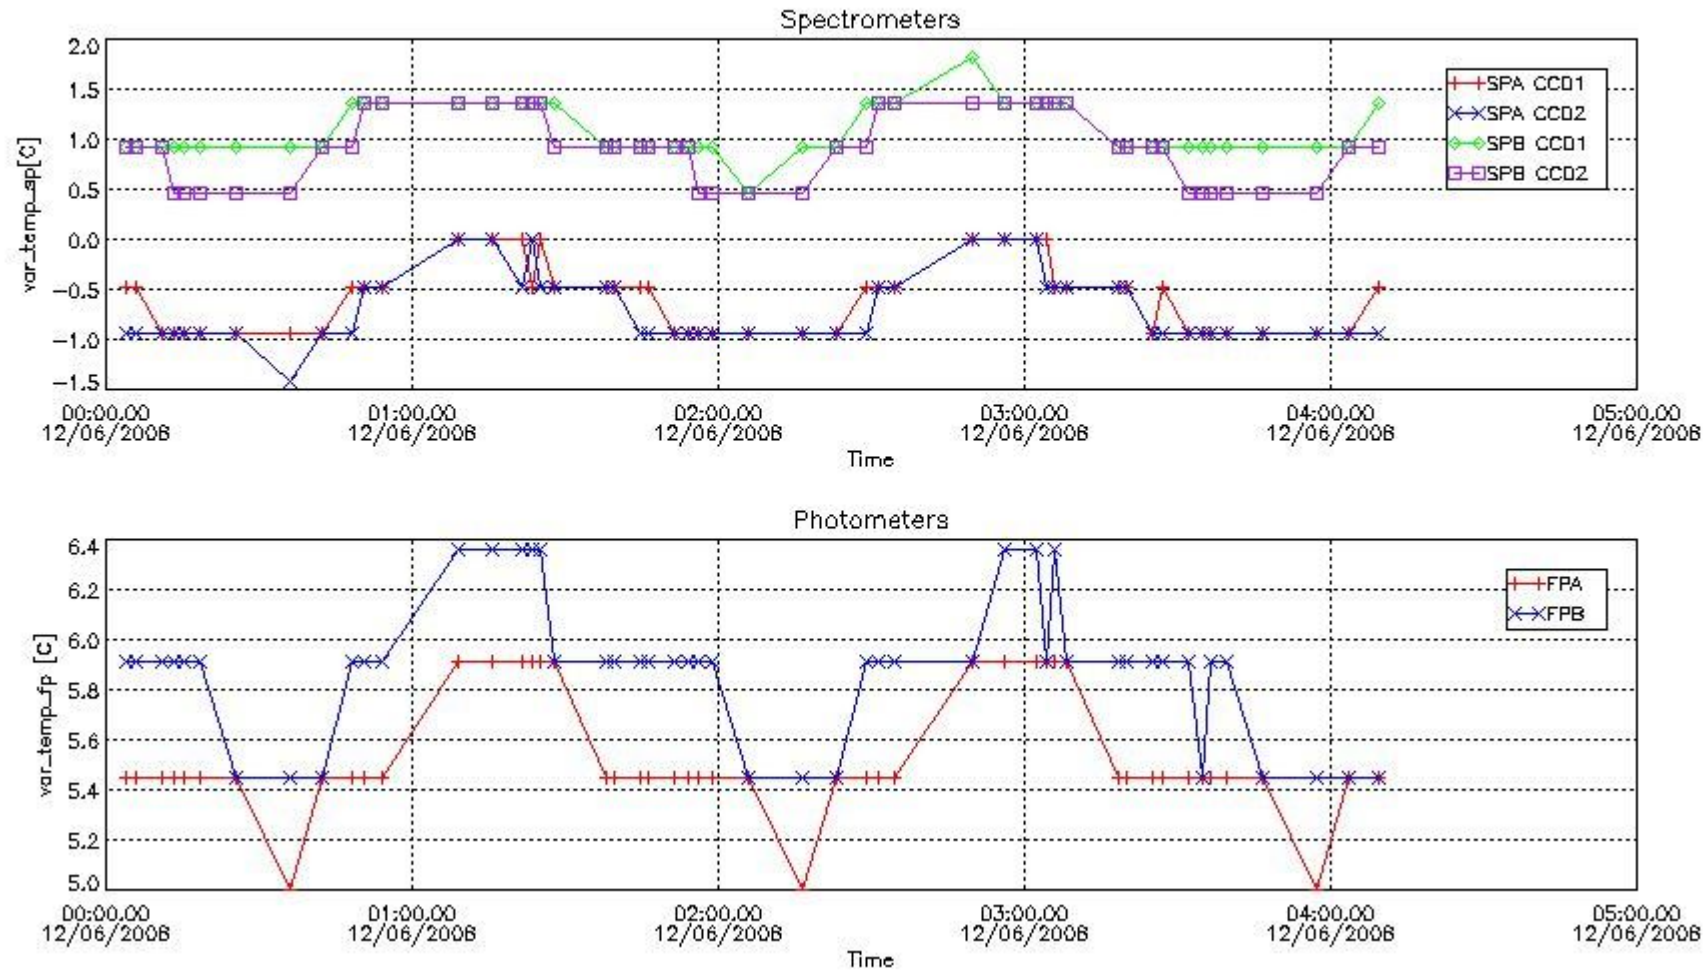

4. Overview of dark signal processing per product

The Dark Charge (DC) is a temperature-dependant signal added to the useful measurements and it is therefore subtracted from them during the processing. There are two phenomena that produce a continuous increase of the DC: the "hot pixels" (a pixel is "hot" when its DC exceeds by a significant amount its value measured on ground at the same temperature) and the "Random Telegraphic Signal" (abrupt change positive or negative of the CCD pixel signal, random in time, affecting only the DC part of the signal and not the photon generated signal).

In this section a list of products that did not use the Dark Sky Area (DSA) observation for the DC computation is given. It is also provided the mean DC plot per product for dark limb products with no error flag set.

4.1 All products used the DSA observation for the DC computation

4.2 Plot of mean dark charges per product: only products in DARK limb conditions without errors are used