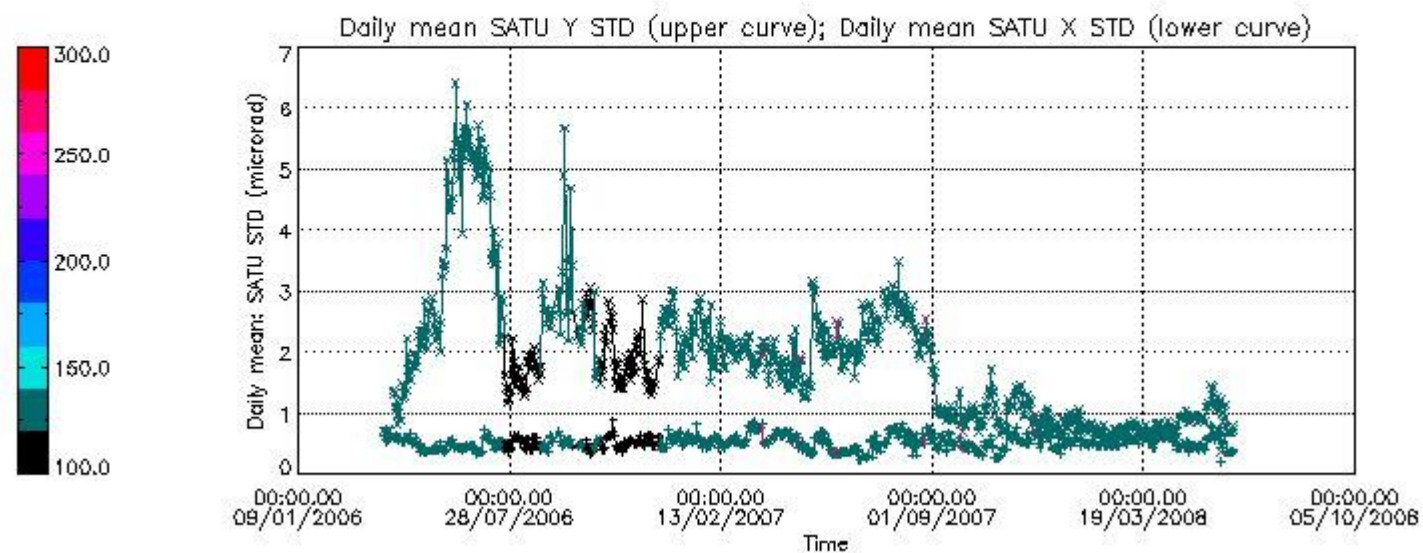

Number of data:	8650.0	8650.0	30700.	30700.

7.2.2 Trend of daily SATU NEA St. deviation since 1st April 2006 (dark limb)

The long term trend of the SATU 'X' and 'Y' standard deviations should be constant during the whole mission.

The colorbar represents the start tangent altitude (km) of the occultations.

Upper curve: STD of SATU Y axis

Lower curve: STD of SATU X axis

8. Auxiliary Data Files used for the production reported in section 2.4

The number reported in the third column indicates since which file (see list in section 2.4) the corresponding auxiliary file has been used. The fourth column is the date of those product files.

Type	Auxiliary Filename	Used since product	Used since product date
INST_PHYS_CHARACTERISTICS	GOM_INS_AXNIEC20050627_150713_20030716_120000_20100101_000000	1	12-JUN-2008 00:04:02
CALIBRATION_DATABASE	GOM_CAL_AXVIEC20080609_083139_20080607_000000_20100101_000000	1	12-JUN-2008 00:04:02
LEVEL-1B_PROC_CONFIG	GOM_PR1_AXNIEC20050627_151042_20020301_000000_20100101_000000	1	12-JUN-2008 00:04:02
STAR_CATALOGUE	GOM_CAT_AXVIEC20020121_161009_20020101_000000_20200101_000000	1	12-JUN-2008 00:04:02
STELLAR_SPECTRA_DATABANK	GOM_STS_AXNIEC20040308_103538_20020101_160000_20100101_000000	1	12-JUN-2008 00:04:02
ECMWF_FILE	AUX_ECF_AXNECM20080611_072114_20080611_210000_20080612_090000	1	12-JUN-2008 00:04:02
ECMWF_FILE	AUX_ECF_AXNECM20080611_192115_20080612_030000_20080612_150000	49	12-JUN-2008 04:03:20
OPTIONAL_ECMWF_FILE	MISSING	1	12-JUN-2008 00:04:02
ORBIT_DATA_FILE	DOR_NAV_OPNPDE20080611_214014_000057382069_00229_32848_5717.N1	1	12-JUN-2008 00:04:02
ORBIT_DATA_FILE	DOR_NAV_OPNPDE20080611_232111_000057382069_00230_32849_5718.N1	13	12-JUN-2008 01:09:08
ORBIT_DATA_FILE	DOR_NAV_OPNPDE20080612_010208_000041442069_00231_32850_5719.N1	29	12-JUN-2008 02:22:57
ORBIT_DATA_FILE	DOR_NAV_OPNPDE20080612_021631_000057382069_00232_32851_5720.N1	49	12-JUN-2008 04:03:20