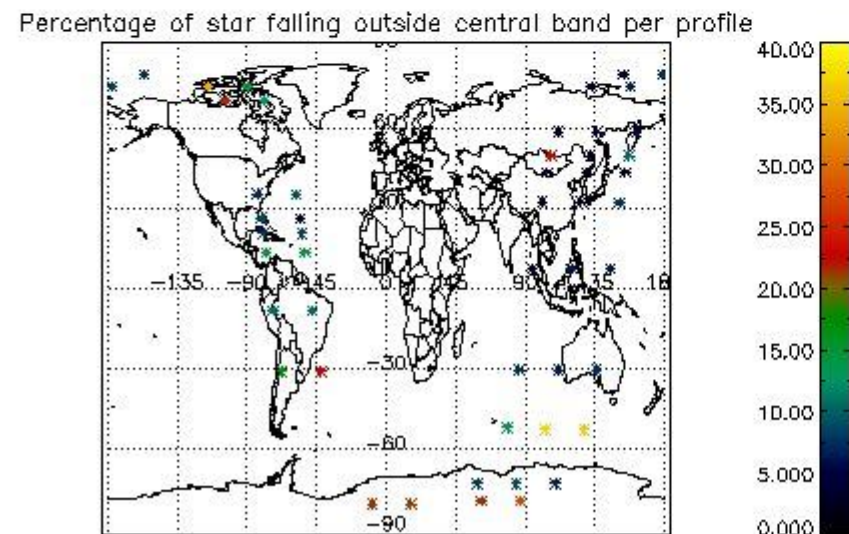

6. Statistics and plot of tangent altitude of the last measurement (DARK & BRIGHT products without errors)

6.1 Statistics on tangent altitude lost:

Statistics	DARK	BRIGHT	TWILIGHT
Mean:	16.359	19.253	10.661
St. deviation:	2.9792	5.7404	0.14058
Maximum:	19.755	24.536	10.761
Minimum:	11.358	3.7460	10.562
Number of data:	8.0000	32.000	2.0000

6.2 Plot for DARK limb products