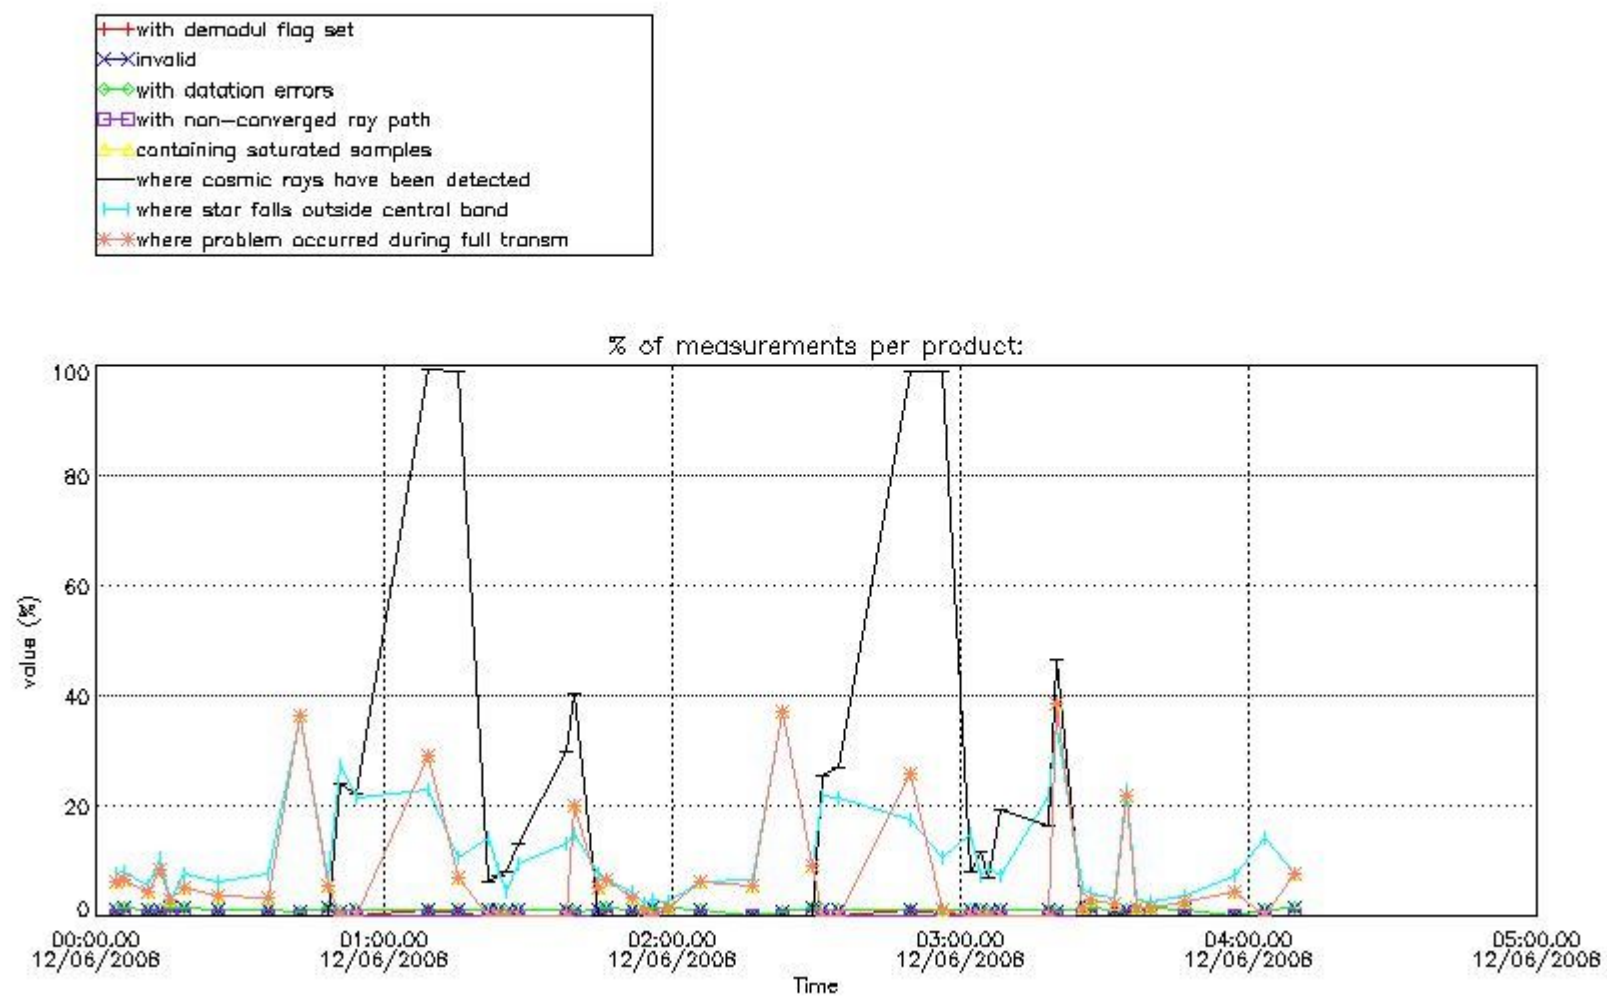

At least one measurement with demodulation flag set:	18.0000 %
Reference spectrum computed from DB:	0.00000 %
Reference spectrum with small number of measurements:	0.00000 %
SATU data not used:	0.00000 %

5.2 Plot quality information per product (time dependant)

5.3 Plot quality information per product (world map)