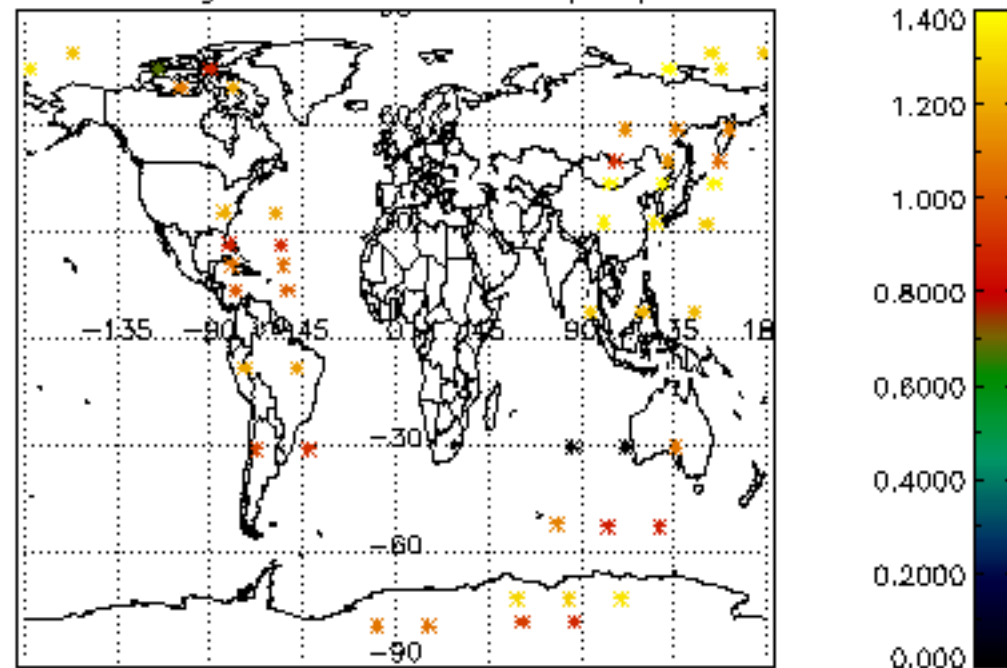

Percentage of cosmic ray hits per profile

Percentage of datation errors per profile

Percentage of star falling outside central band per profile

Percentage of saturation errors per profile

Tangent altitude at which the star is lost