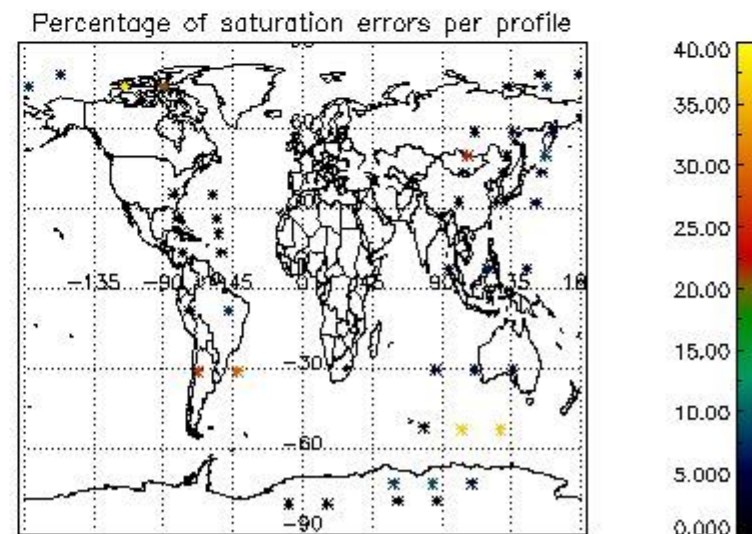

6. Statistics and plot of tangent altitude of the last measurement (DARK & BRIGHT products without errors)

6.1 Statistics on tangent altitude lost:

Statistics	DARK	BRIGHT	TWILIGHT
Mean:	16.359	19.253	10.661
St. deviation:	2.9792	5.7404	0.14058
Maximum:	19.755	24.536	10.761
Minimum:	11.358	3.7460	10.562
Number of data:	8.0000	32.000	2.0000

6.2 Plot for DARK limb products