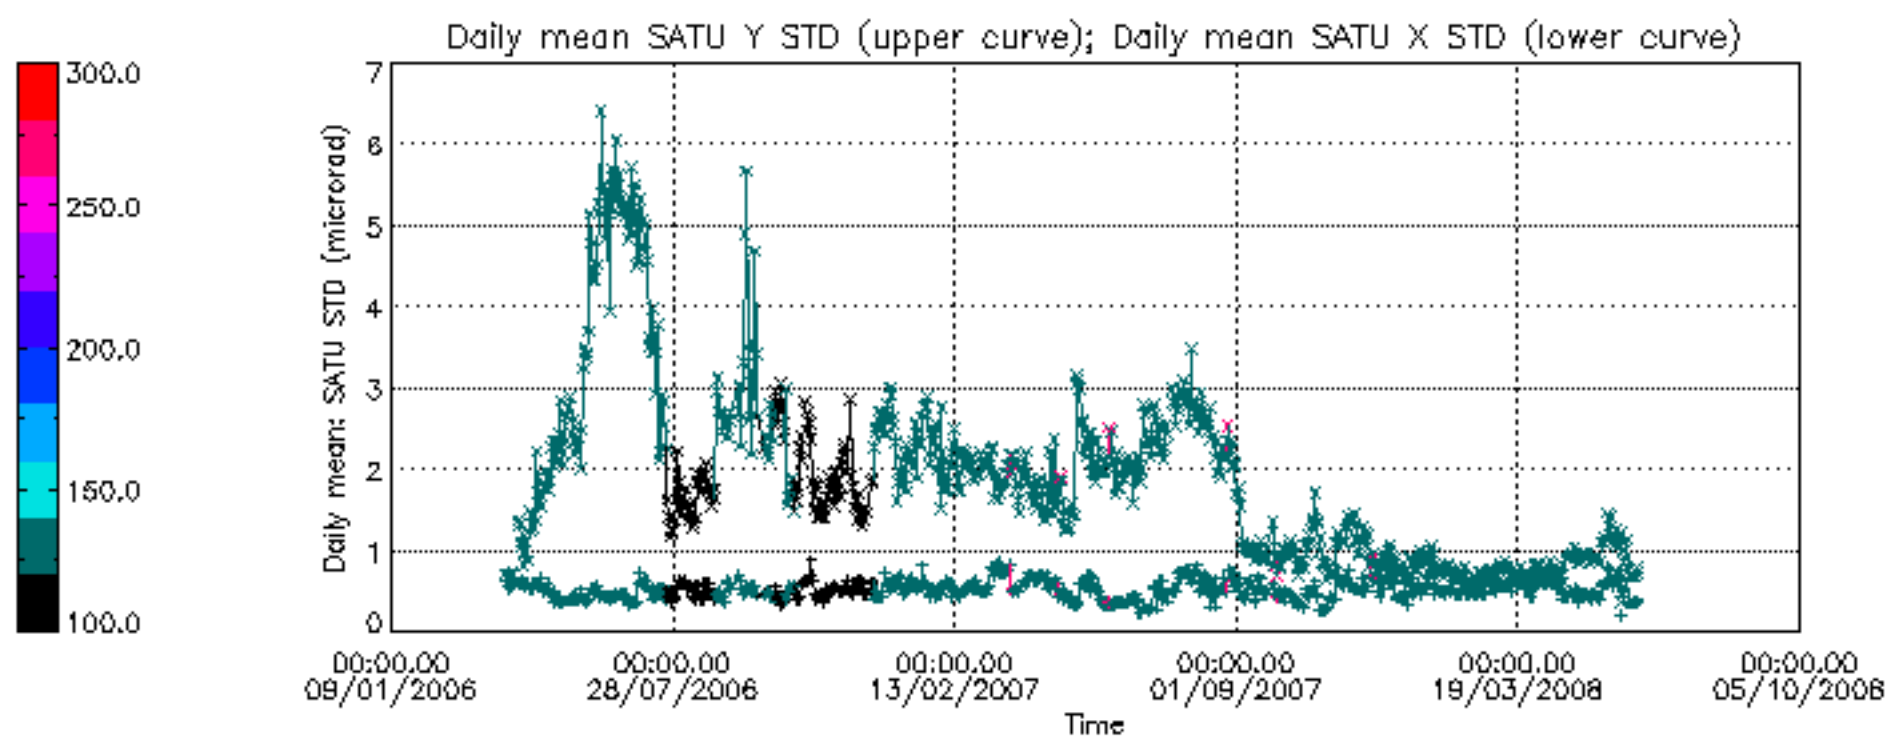

Tangent altitude at which the star is lost

Tangent altitude at which the star is lost

/nas3/ENVISAT/GOMOS/GOM\_NL\_\_0P/GOM\_NL\_\_0PNPDE20080601\_001042\_000056582069\_00073\_32692\_5822.N1

1; -751.2; 01-JUN-2008 00:10:42; Dark ; 59.5; 0; ; 0.00; 0;occ; 119; 0;32692  
 2; -641.4; 01-JUN-2008 00:12:31; Dark ; 47.5; 52; 16Bet Cet ; 2.04; 4500;occ; 95; 0;32692  
 3; -116.7; 01-JUN-2008 00:21:16; Dark ; 62.0; 18; 24Alp PsA ; 1.17; 9700;occ; 124; 0;32692  
 4; 80.8; 01-JUN-2008 00:24:34; Dark ; 61.5; 63; Bet Gru ; 2.15; 2800;occ; 123; 0;32693  
 5; 193.6; 01-JUN-2008 00:26:26; Dark ; 45.0; 31; Alp Gru ; 1.73; 15200;occ; 90; 0;32693  
 6; 491.2; 01-JUN-2008 00:31:24; Dark ; 42.5; 45; Alp Pav ; 1.94; 26000;occ; 85; 0;32693  
 7; 936.9; 01-JUN-2008 00:38:50; Dark ; 39.5; 147; Alp Ara ; 2.88; 26000;occ; 79; 0;32693  
 8; 1038.2; 01-JUN-2008 00:40:31; Dark ; 46.5; 40; The Sco ; 1.86; 7100;occ; 93; 0;32693  
 9; 1146.2; 01-JUN-2008 00:42:19; Dark ; 48.0; 25; 35Lam Sco ; 1.62; 28000;occ; 96; 0;32693  
 10; 1251.9; 01-JUN-2008 00:44:05; Dark ; 45.0; 75; 26Eps Sco ; 2.29; 4250;occ; 90; 0;32693  
 11; 1373.9; 01-JUN-2008 00:46:07; Dark ; 47.5; 136; 23Tau Sco ; 2.82; 30000;occ; 95; 0;32693  
 12; 1498.6; 01-JUN-2008 00:48:11; Bright; 37.0; 80; 7Del Sco ; 2.32; 30000;occ; 74; 0;32693  
 13; 1591.4; 01-JUN-2008 00:49:44; Bright; 46.0; 86; 35Eta Oph ; 2.43; 10200;occ; 92; 0;32693  
 14; 1702.9; 01-JUN-2008 00:51:36; Bright; 59.0; 98; 13Zet Oph ; 2.57; 30000;occ; 118; 0;32693  
 15; 1834.0; 01-JUN-2008 00:53:47; Bright; 38.5; 120; 1Del Oph ; 2.73; 3200;occ; 77; 0;32693  
 16; 2014.6; 01-JUN-2008 00:56:47; Bright; 36.5; 102; 24Alp Ser ; 2.60; 4250;occ; 73; 0;32693  
 17; 2368.7; 01-JUN-2008 01:02:41; Bright; 38.0; 67; 5Alp CrB ; 2.22; 11000;occ; 76; 0;32693  
 18; 2526.4; 01-JUN-2008 01:05:19; Bright; 41.0; 133; 40Zet Her ; 2.81; 6000;occ; 82; 0;32693  
 19; 3003.7; 01-JUN-2008 01:13:16; Bright; 35.0; 119; 14Eta Dra ; 2.73; 4700;occ; 70; 0;32693  
 20; 3626.4; 01-JUN-2008 01:23:39; Bright; 47.0; 89; 5Alp Cep ; 2.45; 8000;occ; 94; 0;32693  
 21; 3928.8; 01-JUN-2008 01:28:42; Bright; 56.0; 76; 27Gam Cas ; 2.30; 30000;occ; 112; 0;32693  
 22; 4394.6; 01-JUN-2008 01:36:27; Bright; 43.5; 53; 43Bet And ; 2.05; 3300;occ; 87; 0;32693  
 23; 4557.0; 01-JUN-2008 01:39:10; Dark ; 53.5; 58; 21Alp And ; 2.07; 11000;occ; 107; 0;32693  
 24; 4855.2; 01-JUN-2008 01:44:08; Dark ; 52.5; 140; 88Gam Peg ; 2.83; 26000;occ; 105; 0;32693