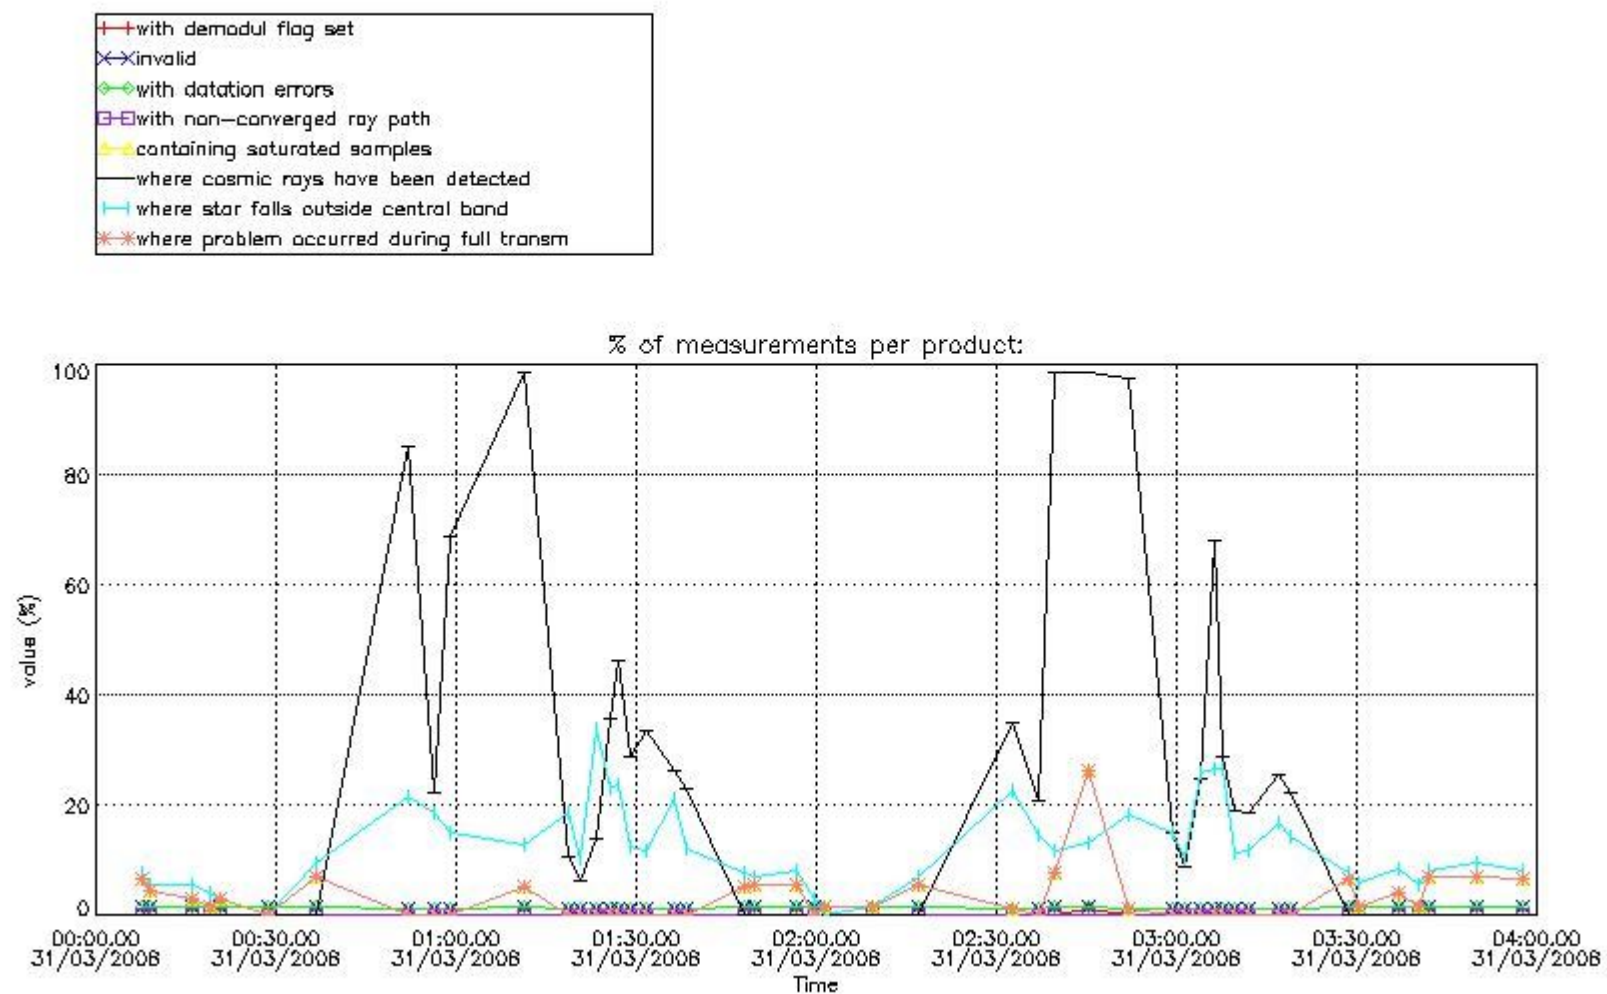

5.1 Percentage of products during reporting period with:

At least one measurement with demodulation flag set:	22.9167 %
Reference spectrum computed from DB:	0.00000 %
Reference spectrum with small number of measurements:	0.00000 %
SATU data not used:	0.00000 %

5.2 Plot quality information per product (time dependant)

5.3 Plot quality information per product (world map)