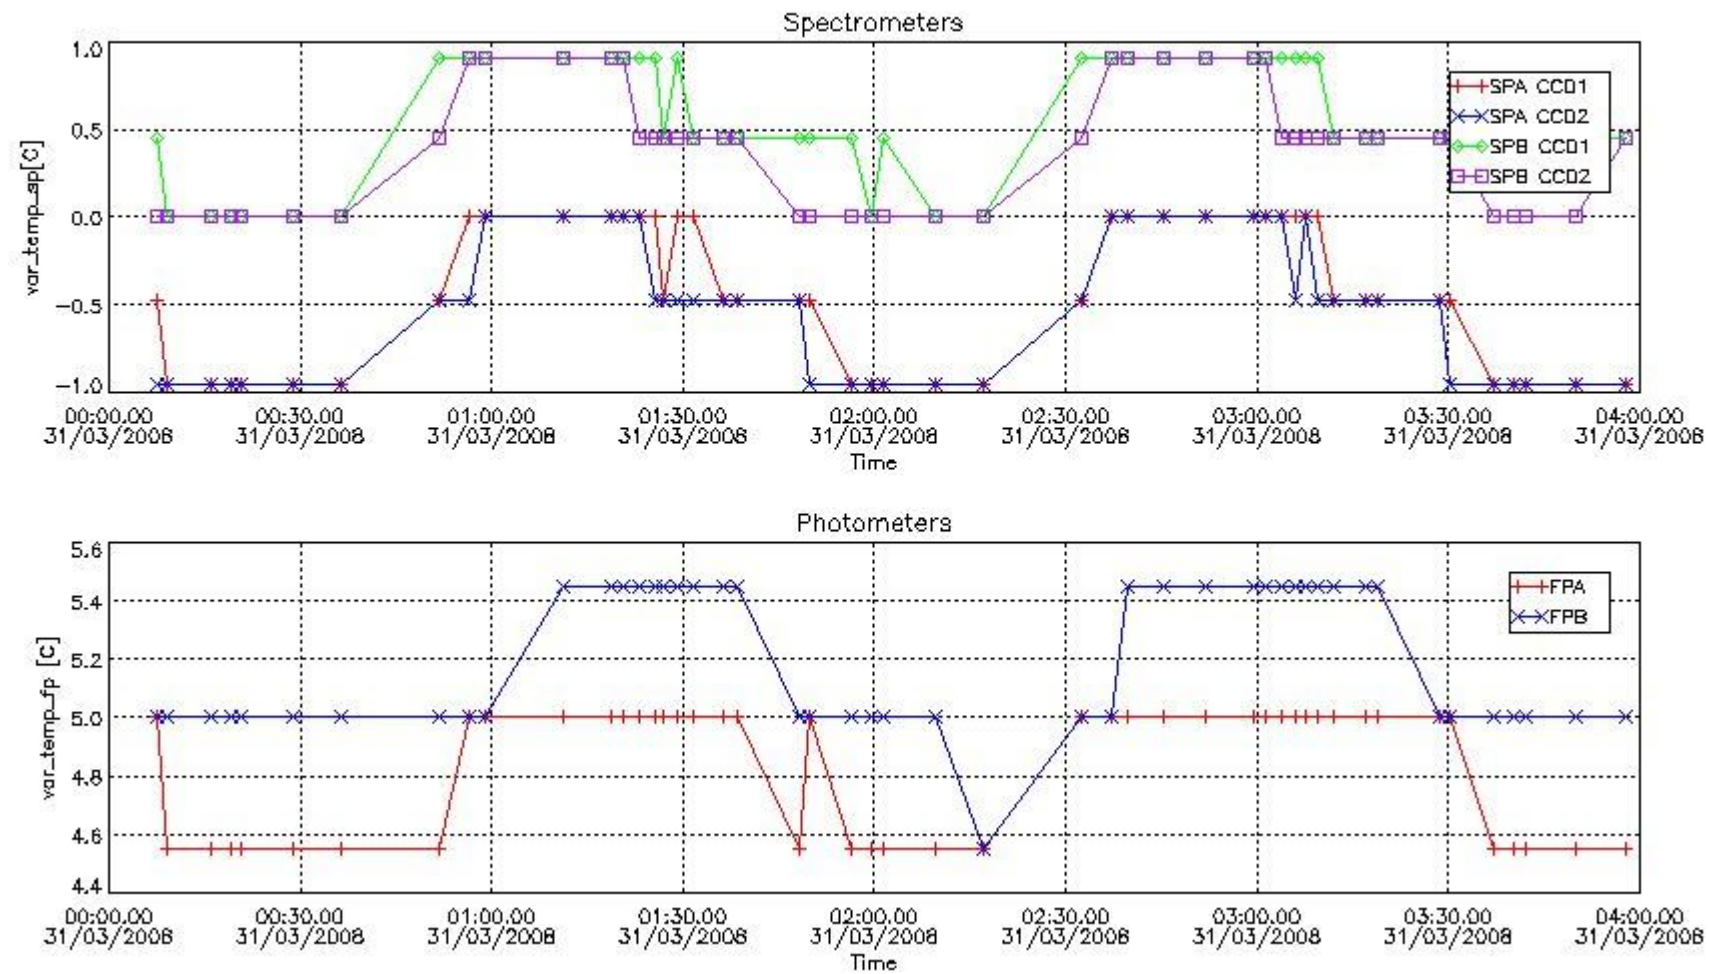

3. Plot of GOMOS spectrometers and photometers temperatures from level 1b data

4. Overview of dark signal processing per product

The Dark Charge (DC) is a temperature-dependant signal added to the useful measurements and it is therefore subtracted from them during the processing. There are two phenomena that produce a continuous increase of the DC: the "hot pixels" (a pixel is "hot" when its DC exceeds by a significant amount its value measured on ground at the same temperature) and the "Random Telegraphic Signal" (abrupt change positive or negative of the CCD pixel signal, random in time, affecting only the DC part of the signal and not the photon generated signal).

In this section a list of products that did not use the Dark Sky Area (DSA) observation for the DC computation is given. It is also provided the mean DC plot per product for dark limb products with no error flag set.

4.1 All products used the DSA observation for the DC computation