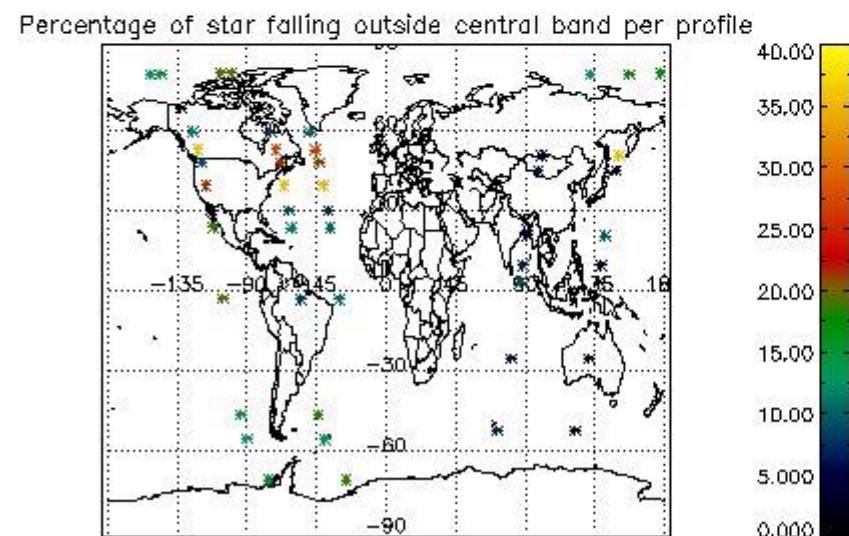

6. Statistics and plot of tangent altitude of the last measurement (DARK & BRIGHT products without errors)

6.1 Statistics on tangent altitude lost:

Statistics	DARK	BRIGHT	TWILIGHT
Mean:	15.110	20.420	15.146
St. deviation:	6.2328	6.2539	0.021560
Maximum:	25.380	29.503	15.161
Minimum:	3.7220	4.2743	15.130
Number of data:	14.000	16.000	2.0000

6.2 Plot for DARK limb products