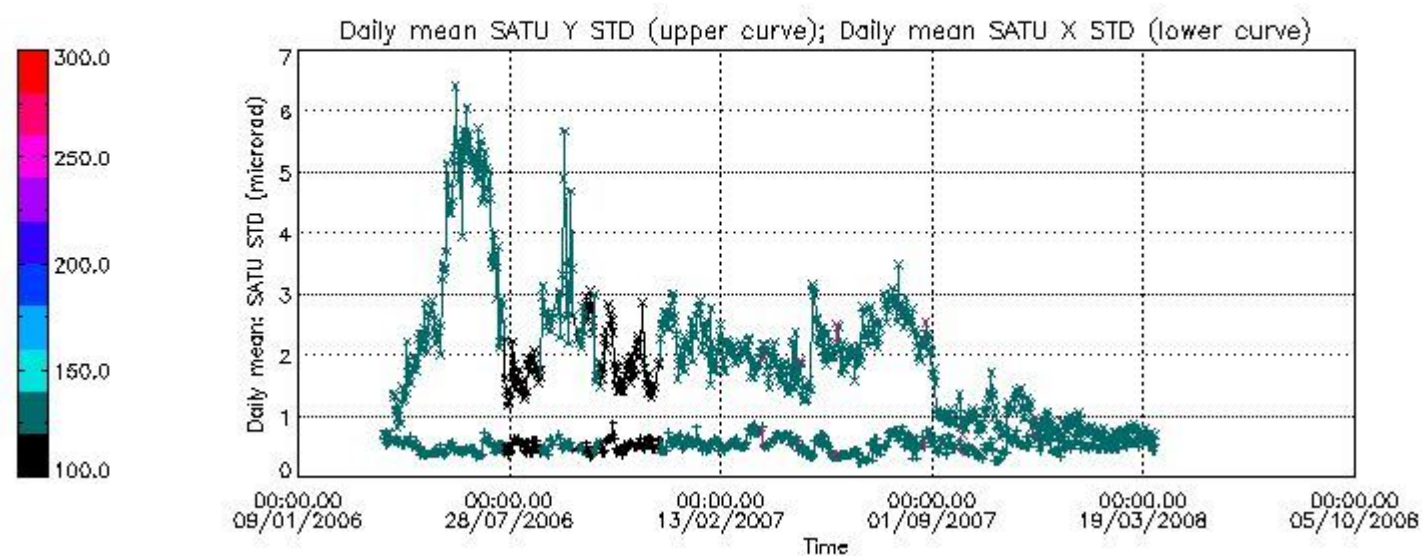

Number of data:	12450.	12450.	13250.	13250.

7.2.2 Trend of daily SATU NEA St. deviation since 1st April 2006 (dark limb)

The long term trend of the SATU 'X' and 'Y' standard deviations should be constant during the whole mission.

The colorbar represents the start tangent altitude (km) of the occultations.

Upper curve: STD of SATU Y axis

Lower curve: STD of SATU X axis

8. Auxiliary Data Files used for the production reported in section 2.4

The number reported in the third column indicates since which file (see list in section 2.4) the corresponding auxiliary file has been used. The fourth column is the date of those product files.

Type	Auxiliary Filename	Used since product	Used since product date
INST_PHYS_CHARACTERISTICS	GOM_INS_AXNIEC20050627_150713_20030716_120000_20100101_000000	1	30-MAR-2008 00:02:12
CALIBRATION_DATABASE	GOM_CAL_AXVIEC20080320_095048_20080317_000000_20100101_000000	1	30-MAR-2008 00:02:12
LEVEL-1B_PROC_CONFIG	GOM_PR1_AXNIEC20050627_151042_20020301_000000_20100101_000000	1	30-MAR-2008 00:02:12
STAR_CATALOGUE	GOM_CAT_AXVIEC20020121_161009_20020101_000000_20200101_000000	1	30-MAR-2008 00:02:12
STELLAR_SPECTRA_DATABANK	GOM_STS_AXNIEC20040308_103538_20020101_160000_20100101_000000	1	30-MAR-2008 00:02:12
ECMWF_FILE	AUX_ECF_AXNECM20080329_072112_20080329_210000_20080330_090000	1	30-MAR-2008 00:02:12
ECMWF_FILE	AUX_ECF_AXNECM20080329_192113_20080330_030000_20080330_150000	28	30-MAR-2008 03:50:33
ECMWF_FILE	AUX_ECF_AXNECM20080330_072111_20080330_210000_20080331_090000	49	30-MAR-2008 23:55:48
OPTIONAL_ECMWF_FILE	MISSING	1	30-MAR-2008 00:02:12
ORBIT_DATA_FILE	AUX_FRO_AXVPDS20080401_010110_20080328_221000_20080331_005000	1	30-MAR-2008 00:02:12
ORBIT_DATA_FILE	AUX_FPO_AXVPDS20080330_010111_20080329_190118_20080408_202731	28	30-MAR-2008 03:50:33
ORBIT_DATA_FILE	DOR_NAV_OPNPDE20080330_235131_000057382067_00188_31805_5297.N1	49	30-MAR-2008 23:55:48