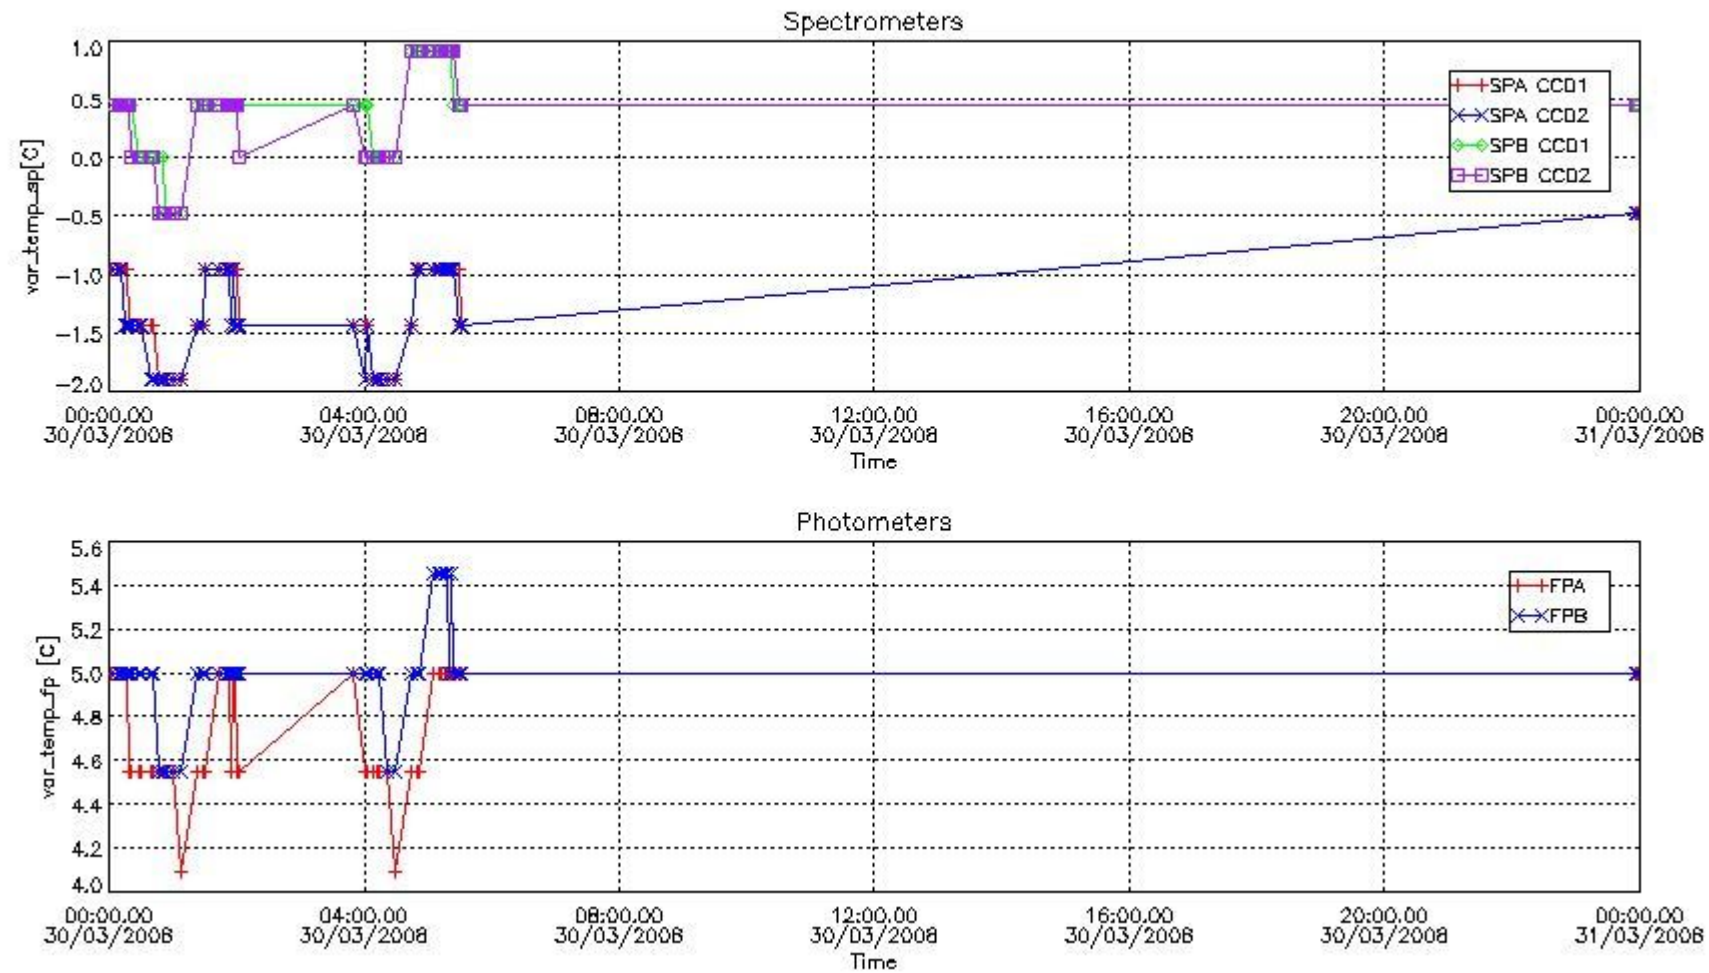

4. Overview of dark signal processing per product

The Dark Charge (DC) is a temperature-dependant signal added to the useful measurements and it is therefore subtracted from them during the processing. There are two phenomena that produce a continuous increase of the DC: the "hot pixels" (a pixel is "hot" when its DC exceeds by a significant amount its value measured on ground at the same temperature) and the "Random Telegraphic Signal" (abrupt change positive or negative of the CCD pixel signal, random in time, affecting only the DC part of the signal and not the photon generated signal).

In this section a list of products that did not use the Dark Sky Area (DSA) observation for the DC computation is given. It is also provided the mean DC plot per product for dark limb products with no error flag set.

4.1 All products used the DSA observation for the DC computation

4.2 Plot of mean dark charges per product: only products in DARK limb conditions without errors are used