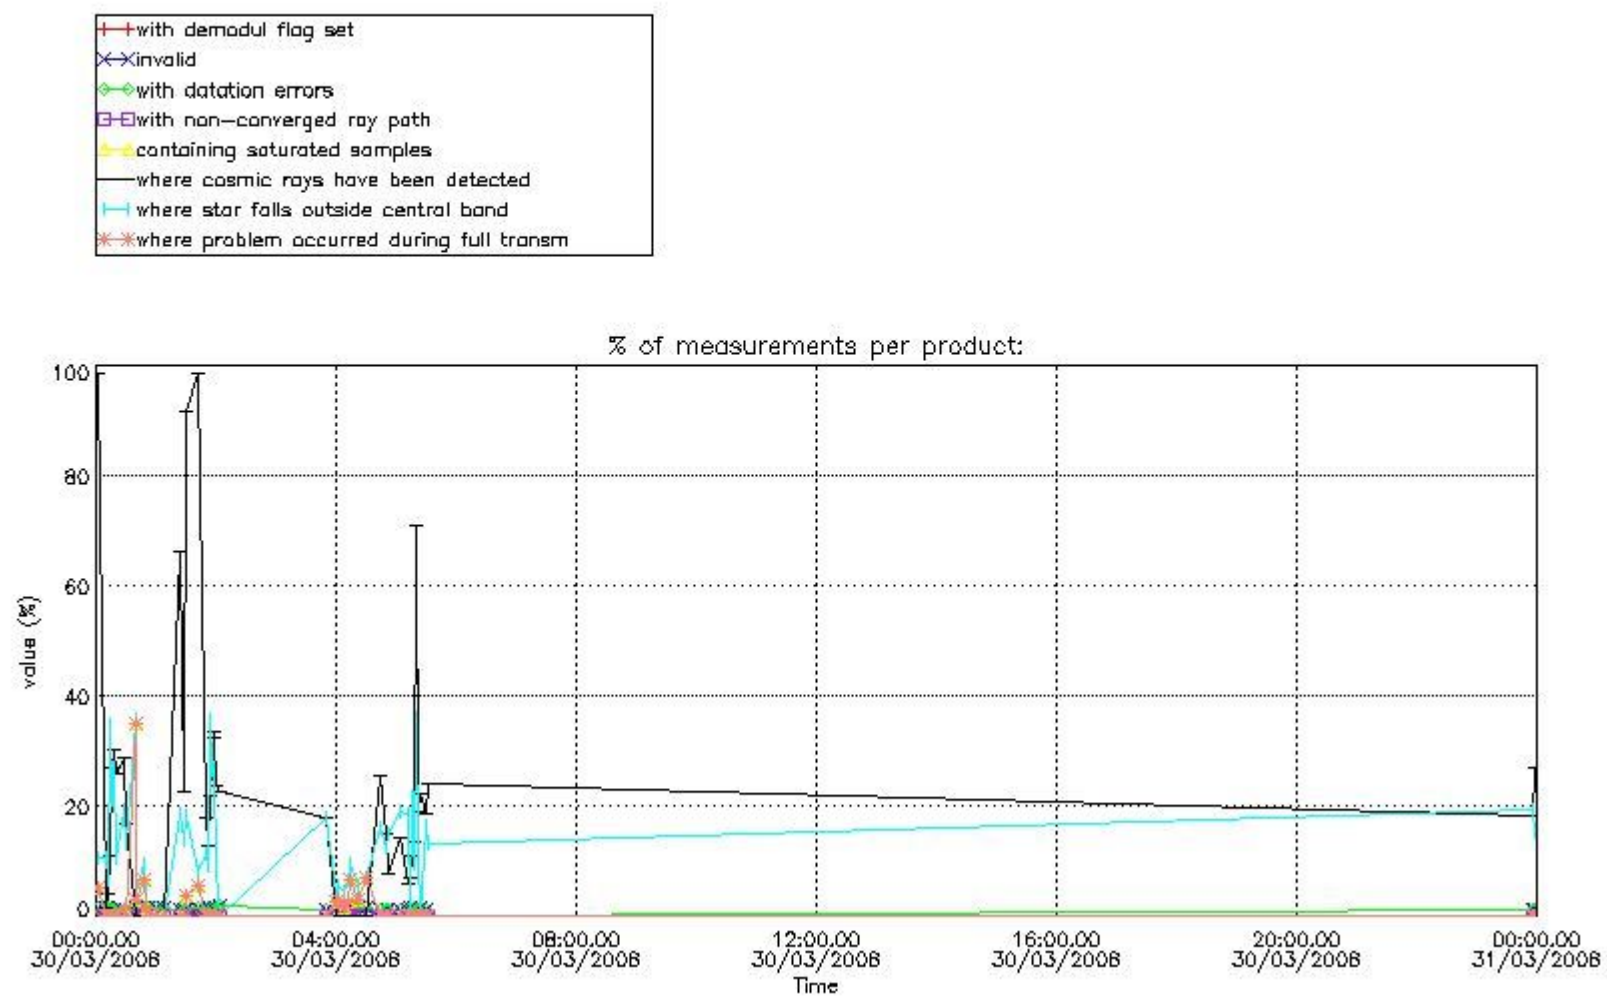

At least one measurement with demodulation flag set:	22.0000 %
Reference spectrum computed from DB:	0.00000 %
Reference spectrum with small number of measurements:	0.00000 %
SATU data not used:	0.00000 %

5.2 Plot quality information per product (time dependant)

5.3 Plot quality information per product (world map)