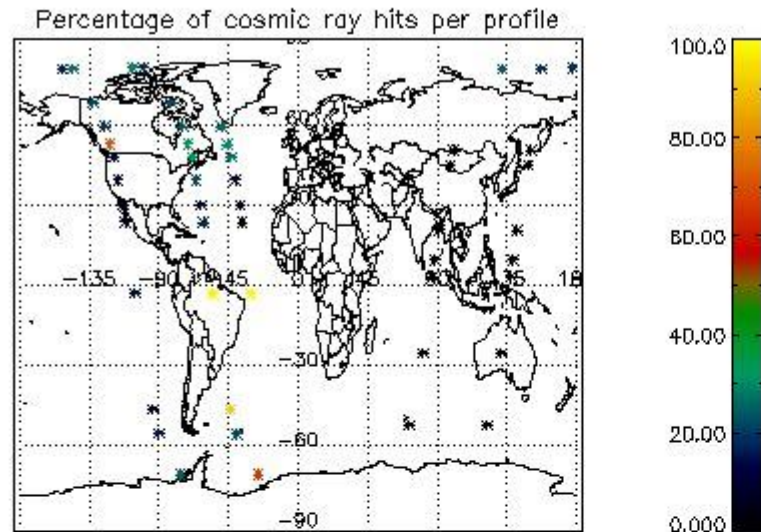

6. Statistics and plot of tangent altitude of the last measurement (DARK & BRIGHT products without errors)

6.1 Statistics on tangent altitude lost:

Statistics	DARK	BRIGHT	TWILIGHT
Mean:	15.110	20.420	15.146
St. deviation:	6.2328	6.2539	0.021560
Maximum:	25.380	29.503	15.161
Minimum:	3.7220	4.2743	15.130
Number of data:	14.000	16.000	2.0000

6.2 Plot for DARK limb products