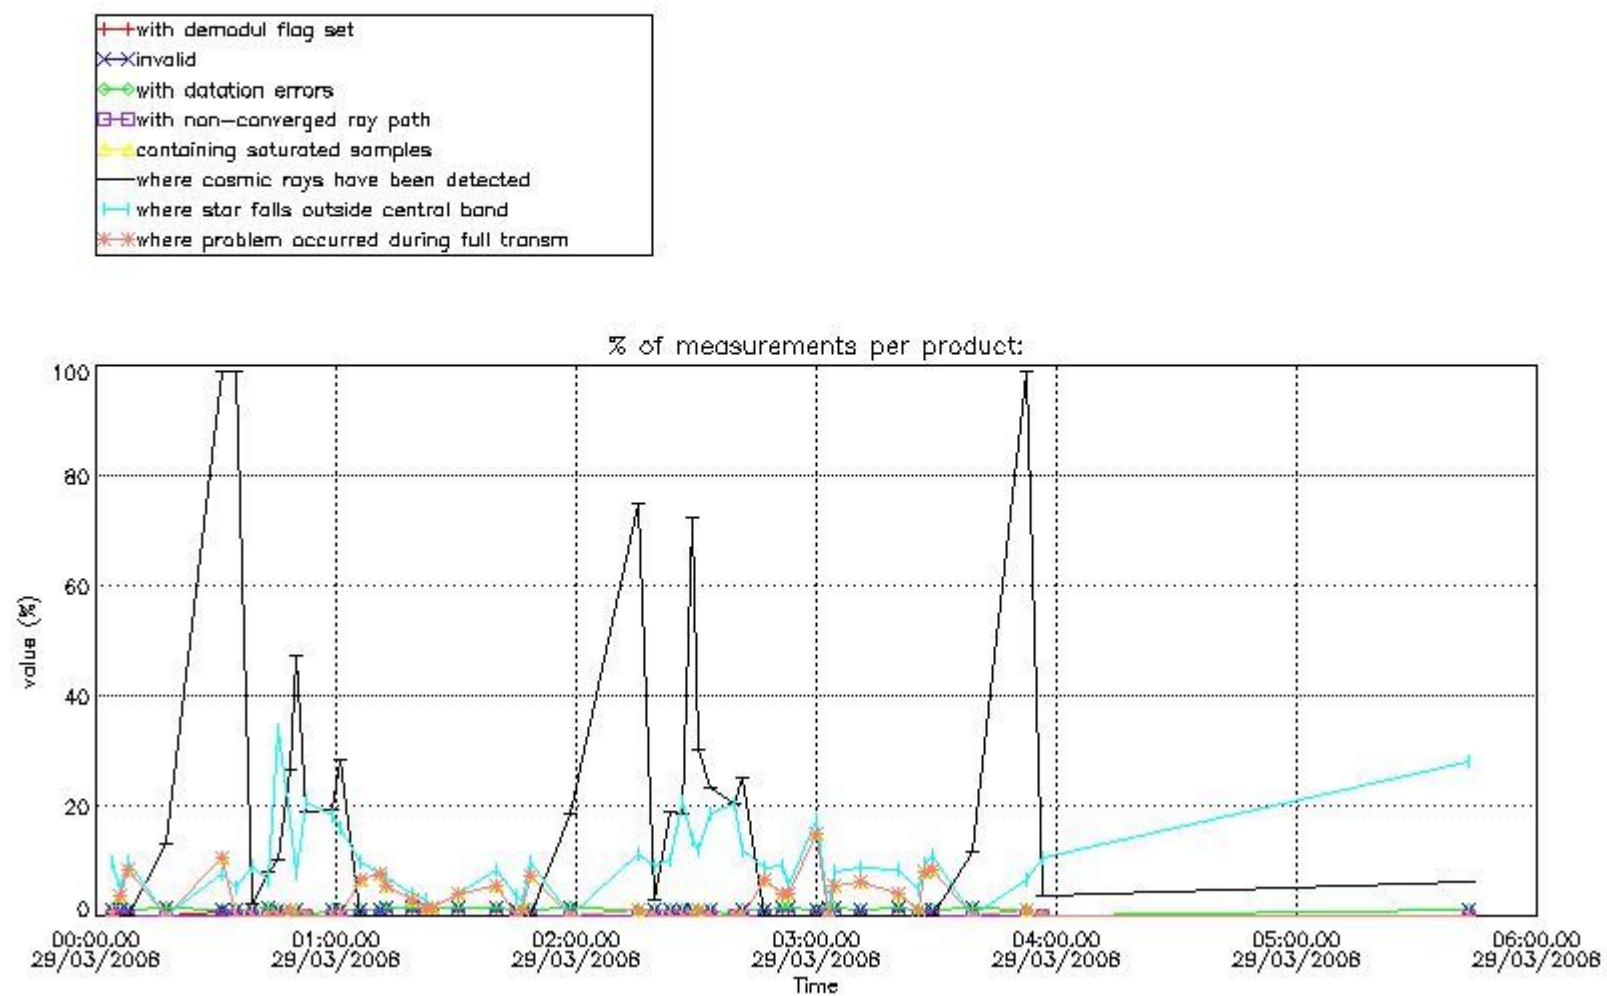

At least one measurement with demodulation flag set:	18.0000 %
Reference spectrum computed from DB:	0.00000 %
Reference spectrum with small number of measurements:	0.00000 %
SATU data not used:	0.00000 %

5.2 Plot quality information per product (time dependant)

5.3 Plot quality information per product (world map)