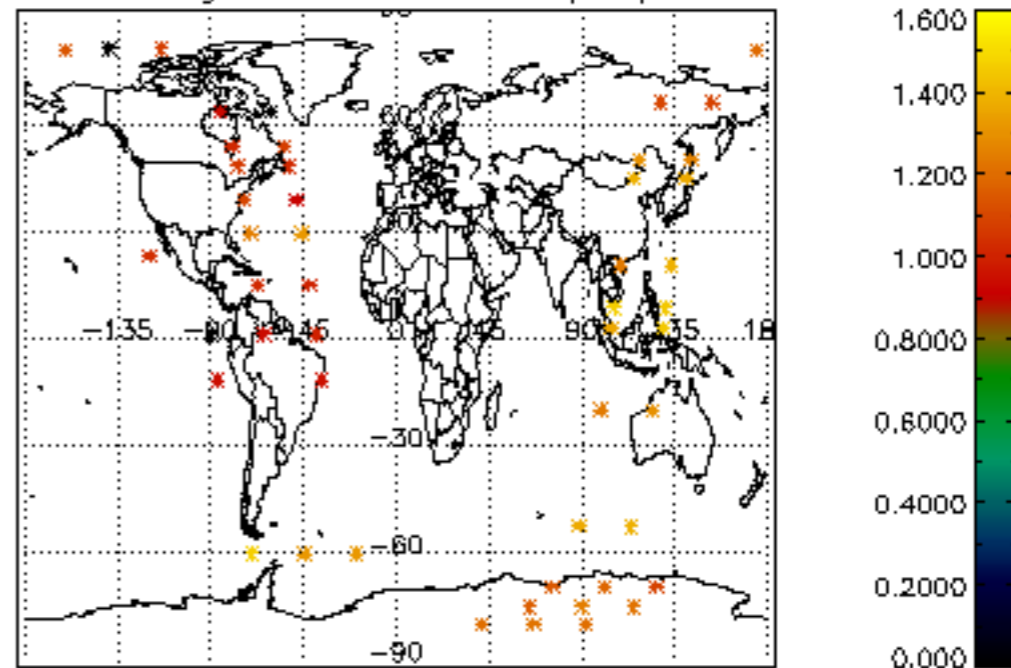

Percentage of datation errors per profile