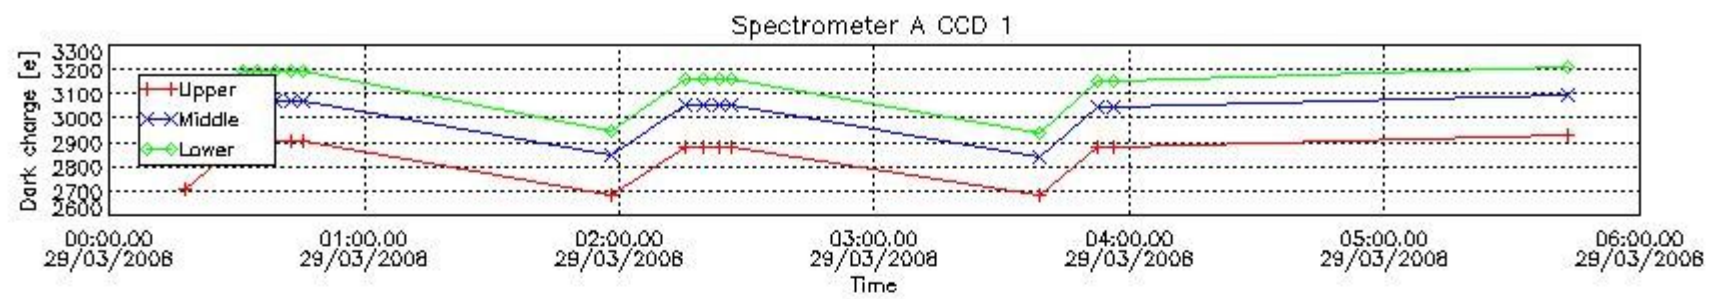

5. Demodulation flag and quality information monitoring

In this section it is presented the modulation information extracted from the pcd (product confidence data) at measurement level and information extracted from the Quality Summary dataset. Only products without errors (error flag in the MPH set to "0") are used.