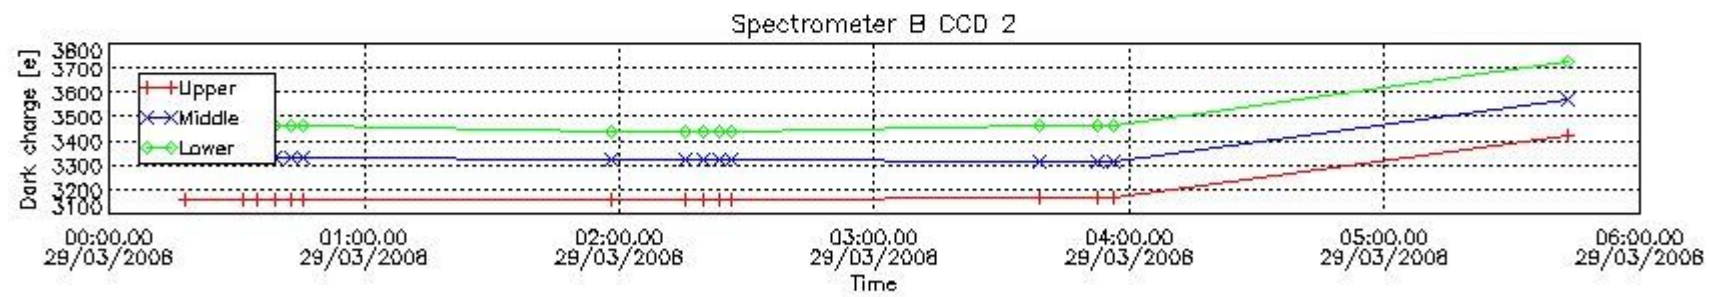

5. Demodulation flag and quality information monitoring

In this section it is presented the modulation information extracted from the pcd (product confidence data) at measurement level and information extracted from the Quality Summary dataset. Only products without errors (error flag in the MPH set to "0") are used.

5.1 Percentage of products during reporting period with: