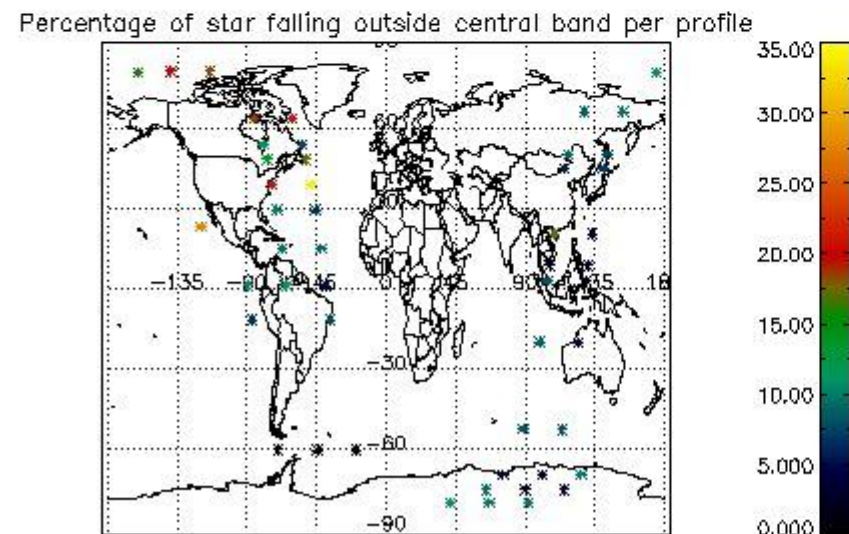

6. Statistics and plot of tangent altitude of the last measurement (DARK & BRIGHT products without errors)

6.1 Statistics on tangent altitude lost:

Statistics	DARK	BRIGHT	TWILIGHT
Mean:	22.932	20.745	NaN
St. deviation:	14.361	2.6122	NaN
Maximum:	54.707	25.389	NaN
Minimum:	3.7990	14.439	NaN
Number of data:	15.000	25.000	NaN

6.2 Plot for DARK limb products