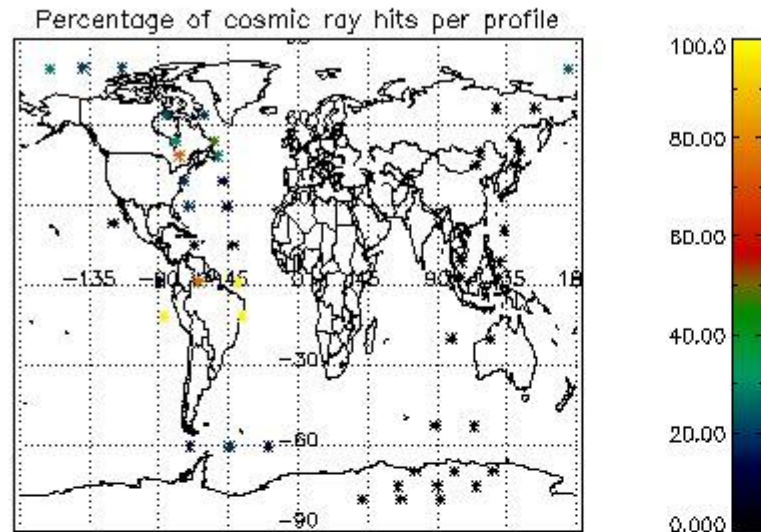

6. Statistics and plot of tangent altitude of the last measurement (DARK & BRIGHT products without errors)

6.1 Statistics on tangent altitude lost:

Statistics	DARK	BRIGHT	TWILIGHT
Mean:	22.932	20.745	NaN
St. deviation:	14.361	2.6122	NaN
Maximum:	54.707	25.389	NaN
Minimum:	3.7990	14.439	NaN
Number of data:	15.000	25.000	NaN

6.2 Plot for DARK limb products