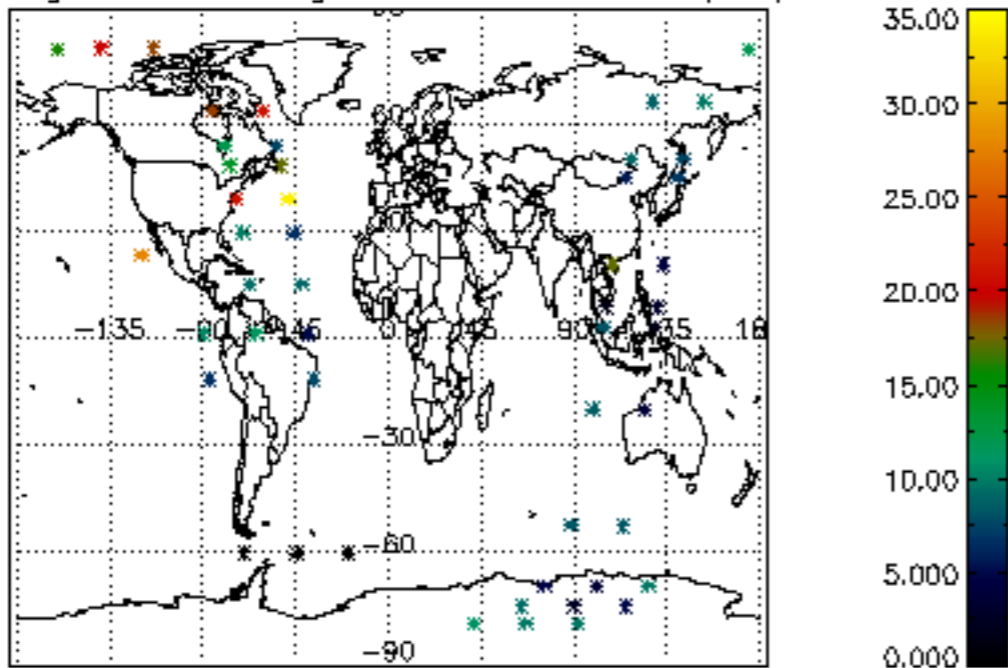

Percentage of star falling outside central band per profile