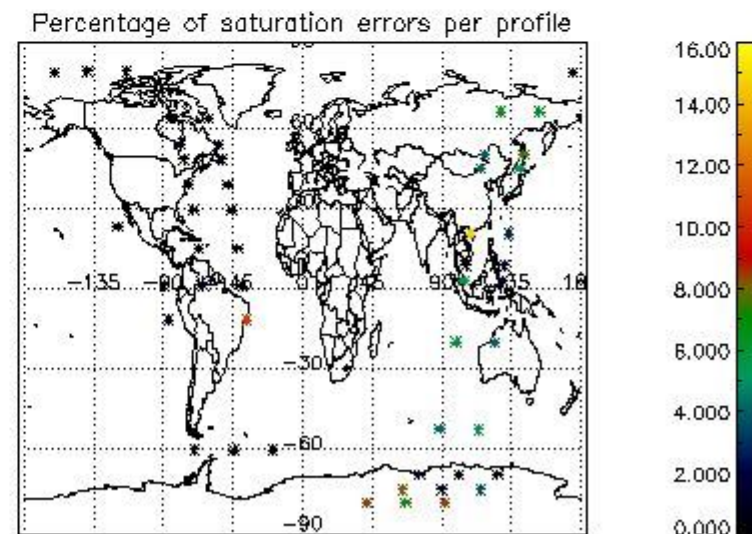

6. Statistics and plot of tangent altitude of the last measurement (DARK & BRIGHT products without errors)

6.1 Statistics on tangent altitude lost:

Statistics	DARK	BRIGHT	TWILIGHT
Mean:	22.932	20.745	NaN
St. deviation:	14.361	2.6122	NaN
Maximum:	54.707	25.389	NaN
Minimum:	3.7990	14.439	NaN
Number of data:	15.000	25.000	NaN

6.2 Plot for DARK limb products