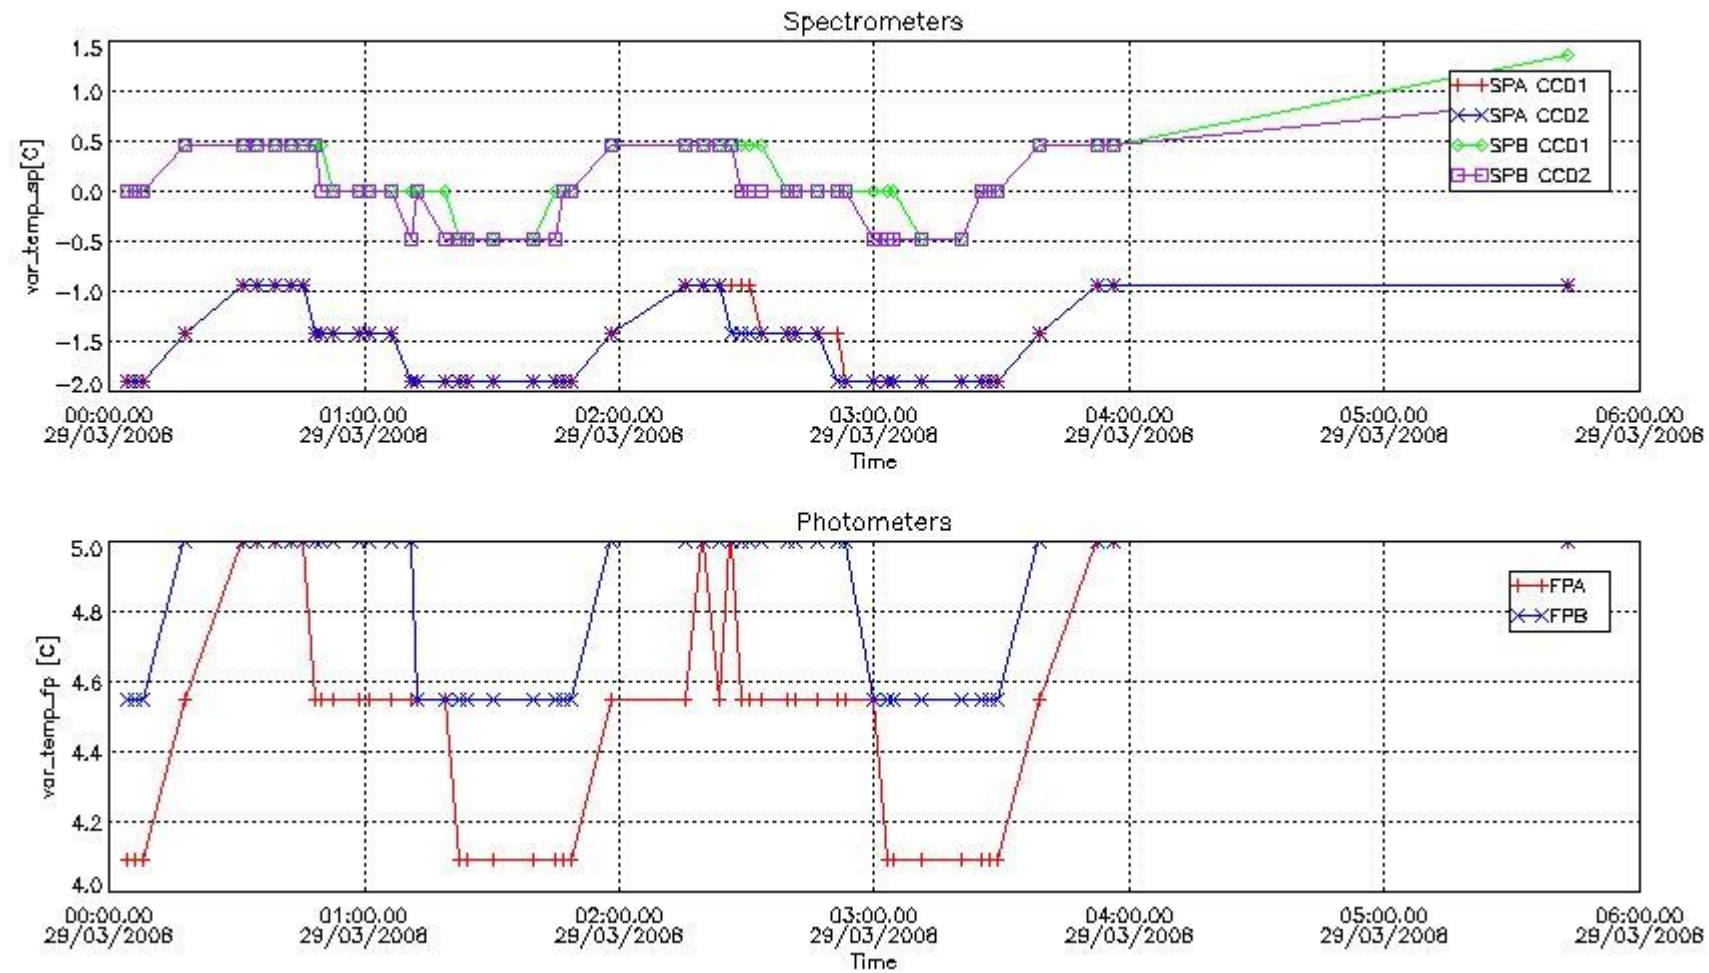

4. Overview of dark signal processing per product

The Dark Charge (DC) is a temperature-dependant signal added to the useful measurements and it is therefore subtracted from them during the processing. There are two phenomena that produce a continuous increase of the DC: the "hot pixels" (a pixel is "hot" when its DC exceeds by a significant amount its value measured on ground at the same temperature) and the "Random Telegraphic Signal" (abrupt change positive or negative of the CCD pixel signal, random in time, affecting only the DC part of the signal and not the photon generated signal).

In this section a list of products that did not use the Dark Sky Area (DSA) observation for the DC computation is given. It is also provided the mean DC plot per product for dark limb products with no error flag set.

4.1 These products did not use the DSA observation for DC computation:

Product name	DC information
GOM_TRA_1PNPDE20080329_054302_000000492067_00163_31780_5537.N1	DC map used

4.2 Plot of mean dark charges per product: only products in DARK limb conditions without errors are used