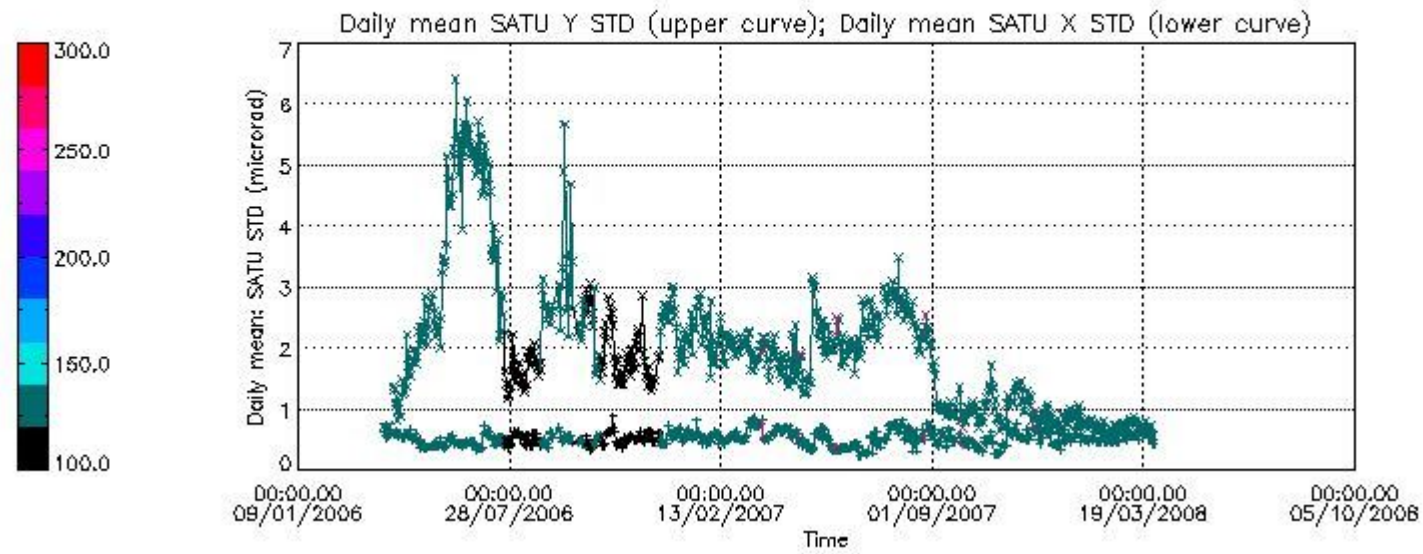

Number of data:	16900.	16900.	22100.	22100.

7.2.2 Trend of daily SATU NEA St. deviation since 1st April 2006 (dark limb)

The long term trend of the SATU 'X' and 'Y' standard deviations should be constant during the whole mission.

The colorbar represents the start tangent altitude (km) of the occultations.

Upper curve: STD of SATU Y axis

Lower curve: STD of SATU X axis

8. Auxiliary Data Files used for the production reported in section 2.4

The number reported in the third column indicates since which file (see list in section 2.4) the corresponding auxiliary file has been used. The fourth column is the date of those product files.

Type	Auxiliary Filename	Used since product	Used since product date
INST_PHYS_CHARACTERISTICS	GOM_INS_AXNIEC20050627_150713_20030716_120000_20100101_000000	1	29-MAR-2008 00:04:12
CALIBRATION_DATABASE	GOM_CAL_AXVIEC20080320_095048_20080317_000000_20100101_000000	1	29-MAR-2008 00:04:12
LEVEL-1B_PROC_CONFIG	GOM_PR1_AXNIEC20050627_151042_20020301_000000_20100101_000000	1	29-MAR-2008 00:04:12
STAR_CATALOGUE	GOM_CAT_AXVIEC20020121_161009_20020101_000000_20200101_000000	1	29-MAR-2008 00:04:12
STELLAR_SPECTRA_DATABANK	GOM_STS_AXNIEC20040308_103538_20020101_160000_20100101_000000	1	29-MAR-2008 00:04:12
ECMWF_FILE	AUX_ECF_AXNECM20080328_072114_20080328_210000_20080329_090000	1	29-MAR-2008 00:04:12
ECMWF_FILE	AUX_ECF_AXNECM20080328_192122_20080329_030000_20080329_150000	50	29-MAR-2008 05:43:02
OPTIONAL_ECMWF_FILE	MISSING	1	29-MAR-2008 00:04:12
ORBIT_DATA_FILE	AUX_FRO_AXVPDS20080331_010110_20080327_221000_20080330_005000	1	29-MAR-2008 00:04:12