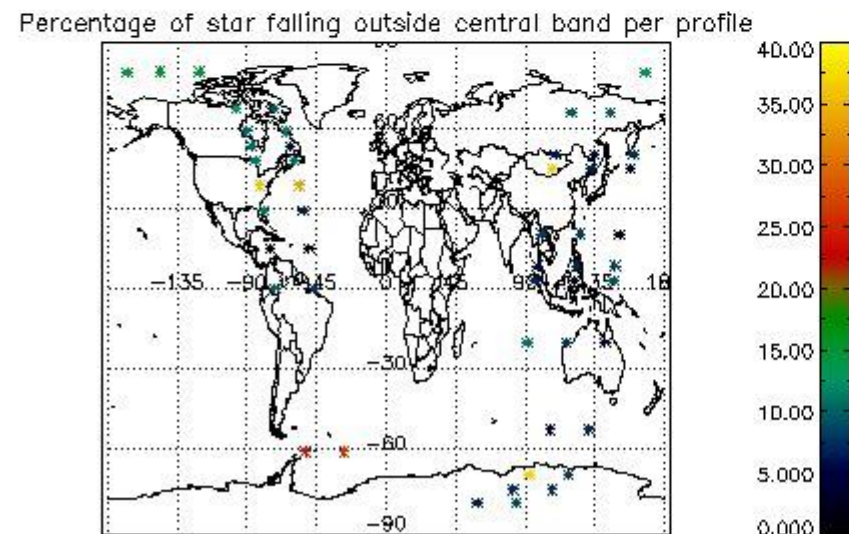

6. Statistics and plot of tangent altitude of the last measurement (DARK & BRIGHT products without errors)

6.1 Statistics on tangent altitude lost:

Statistics	DARK	BRIGHT	TWILIGHT
Mean:	24.938	19.558	NaN
St. deviation:	26.140	4.7011	NaN
Maximum:	76.234	24.157	NaN
Minimum:	3.1939	3.6990	NaN
Number of data:	10.000	28.000	NaN

6.2 Plot for DARK limb products