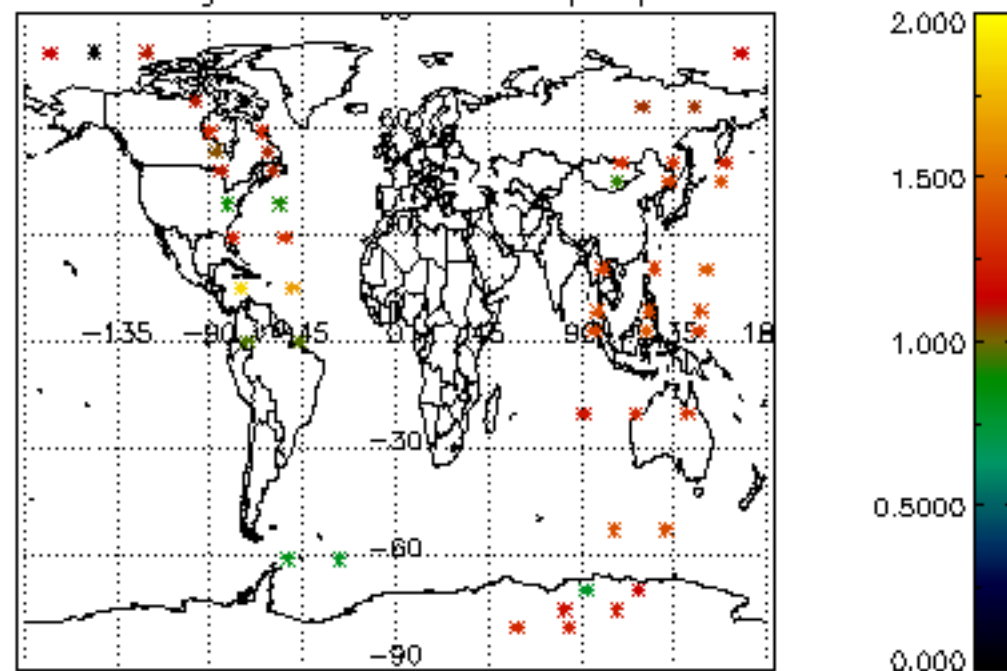

Percentage of cosmic ray hits per profile

Percentage of datation errors per profile

Percentage of star falling outside central band per profile

Percentage of saturation errors per profile

Tangent altitude at which the star is lost