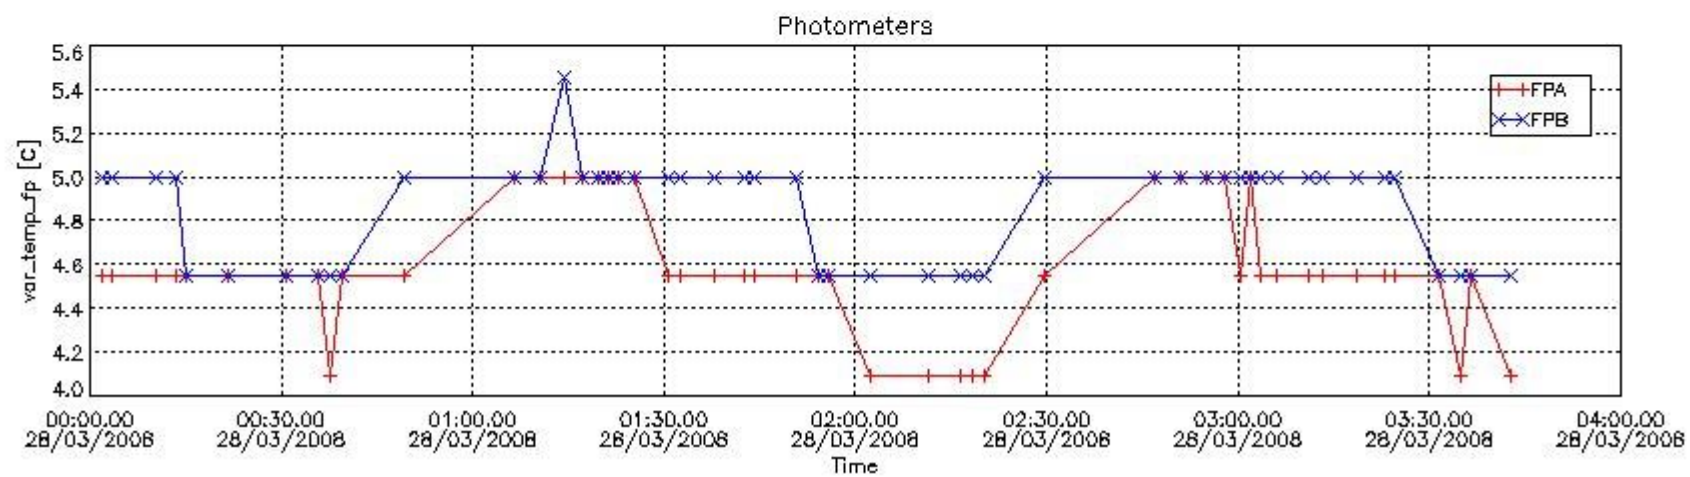

4. Overview of dark signal processing per product

The Dark Charge (DC) is a temperature-dependant signal added to the useful measurements and it is therefore subtracted from them during the processing. There are two phenomena that produce a continuous increase of the DC: the "hot pixels" (a pixel is "hot" when its DC exceeds by a significant amount its value measured on ground at the same temperature) and the "Random Telegraphic Signal" (abrupt change positive or negative of the CCD pixel signal, random in time, affecting only the DC part of the signal and not the photon generated signal).

In this section a list of products that did not use the Dark Sky Area (DSA) observation for the DC computation is given. It is also provided the mean DC plot per product for dark limb products with no error flag set.

4.1 All products used the DSA observation for the DC computation

4.2 Plot of mean dark charges per product: only products in DARK limb conditions without errors are used