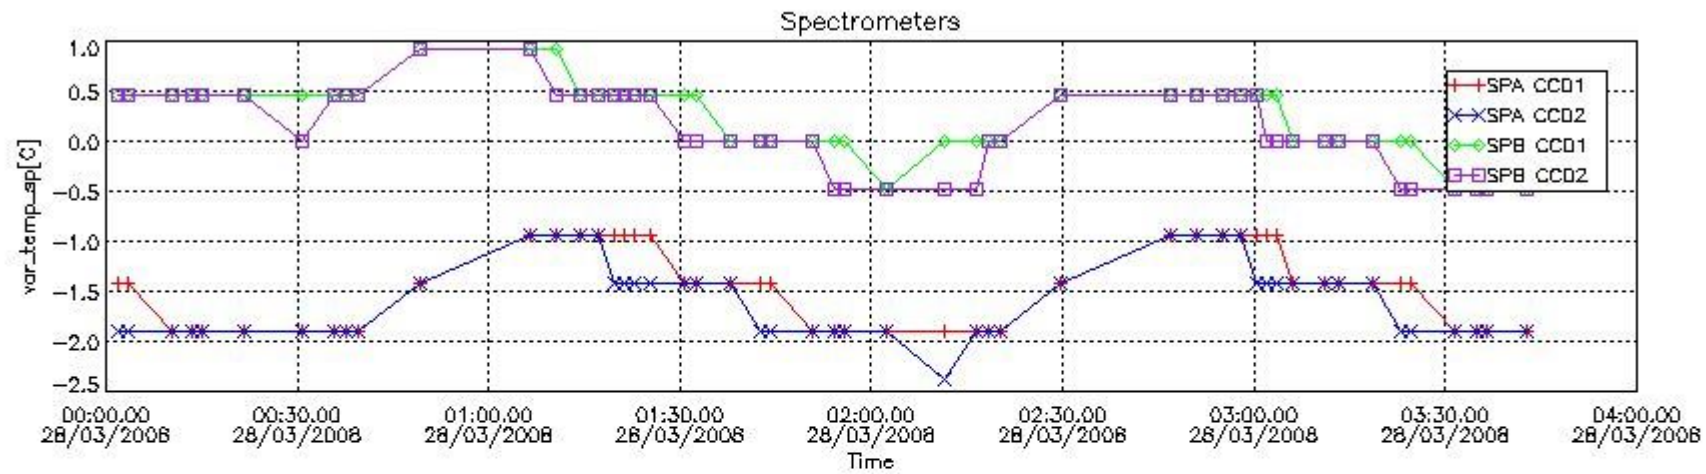

4. Overview of dark signal processing per product

The Dark Charge (DC) is a temperature-dependant signal added to the useful measurements and it is therefore subtracted from them during the processing. There are two phenomena that produce a continuous increase of the DC: the "hot pixels" (a pixel is "hot" when its DC exceeds by a significant amount its value measured on ground at the same temperature) and the "Random Telegraphic Signal" (abrupt change positive or negative of the CCD pixel signal, random in time, affecting only the DC part of the signal and not the photon generated signal).

In this section a list of products that did not use the Dark Sky Area (DSA) observation for the DC computation is given. It is also provided the mean DC plot per product for dark limb products with no error flag set.

4.1 All products used the DSA observation for the DC computation

4.2 Plot of mean dark charges per product: only products in DARK limb conditions without errors are used