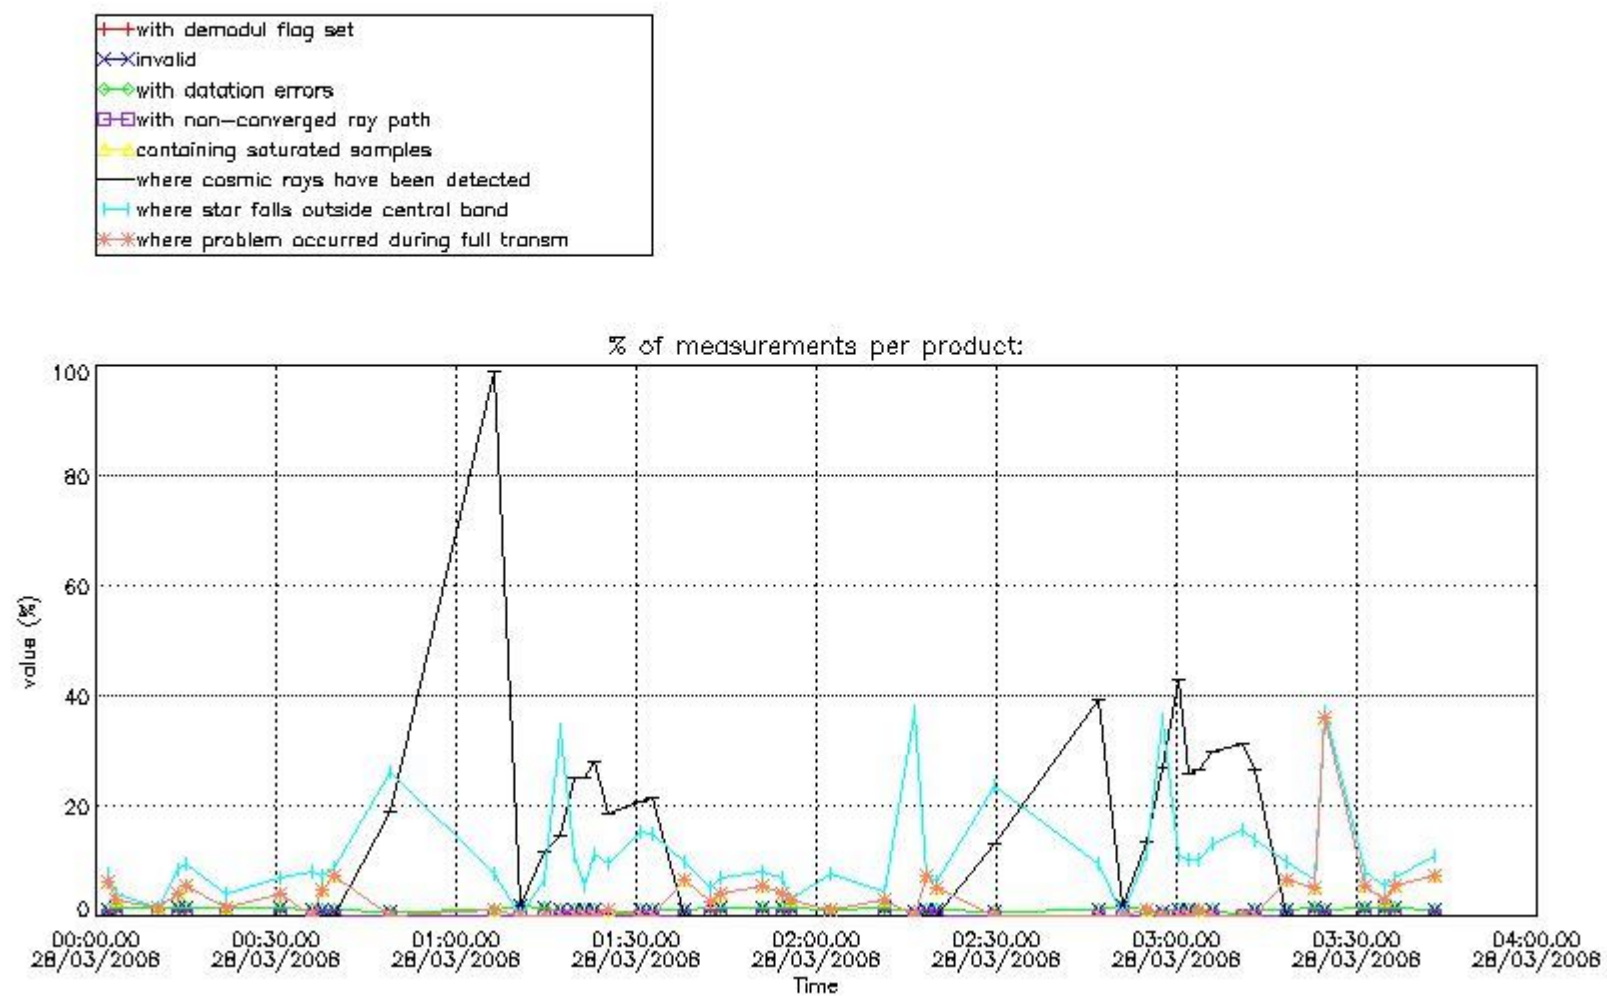

At least one measurement with demodulation flag set:	10.0000 %
Reference spectrum computed from DB:	0.00000 %
Reference spectrum with small number of measurements:	0.00000 %
SATU data not used:	0.00000 %

5.2 Plot quality information per product (time dependant)

5.3 Plot quality information per product (world map)