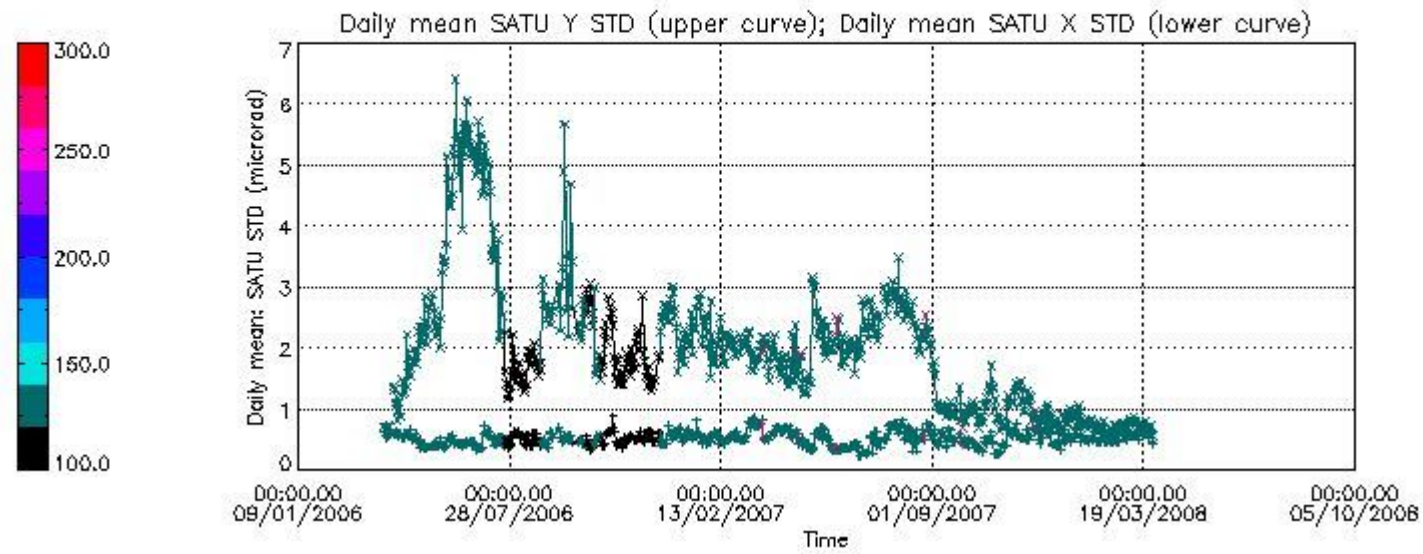

Number of data:	11250.	11250.	24700.	24700.

7.2.2 Trend of daily SATU NEA St. deviation since 1st April 2006 (dark limb)

The long term trend of the SATU 'X' and 'Y' standard deviations should be constant during the whole mission.

The colorbar represents the start tangent altitude (km) of the occultations.

Upper curve: STD of SATU Y axis

Lower curve: STD of SATU X axis

8. Auxiliary Data Files used for the production reported in section 2.4

The number reported in the third column indicates since which file (see list in section 2.4) the corresponding auxiliary file has been used. The fourth column is the date of those product files.

Type	Auxiliary Filename	Used since product	Used since product date
INST_PHYS_CHARACTERISTICS	GOM_INS_AXNIEC20050627_150713_20030716_120000_20100101_000000	1	28-MAR-2008 00:01:53
CALIBRATION_DATABASE	GOM_CAL_AXVIEC20080320_095048_20080317_000000_20100101_000000	1	28-MAR-2008 00:01:53
LEVEL-1B_PROC_CONFIG	GOM_PR1_AXNIEC20050627_151042_20020301_000000_20100101_000000	1	28-MAR-2008 00:01:53
STAR_CATALOGUE	GOM_CAT_AXVIEC20020121_161009_20020101_000000_20200101_000000	1	28-MAR-2008 00:01:53
STELLAR_SPECTRA_DATABANK	GOM_STS_AXNIEC20040308_103538_20020101_160000_20100101_000000	1	28-MAR-2008 00:01:53
ECMWF_FILE	AUX_ECF_AXNECM20080327_072115_20080327_210000_20080328_090000	1	28-MAR-2008 00:01:53
ECMWF_FILE	AUX_ECF_AXNECM20080327_190117_20080328_030000_20080328_150000	43	28-MAR-2008 03:13:08
OPTIONAL_ECMWF_FILE	MISSING	1	28-MAR-2008 00:01:53
ORBIT_DATA_FILE	DOR_NAV_OPNPDE20080327_220019_000060572067_00144_31761_5284.N1	1	28-MAR-2008 00:01:53
ORBIT_DATA_FILE	DOR_NAV_OPNPDE20080327_234635_000057382067_00145_31762_5285.N1	20	28-MAR-2008 01:30:30
ORBIT_DATA_FILE	DOR_NAV_OPNPDE20080328_012732_000057382067_00146_31763_5286.N1	43	28-MAR-2008 03:13:08