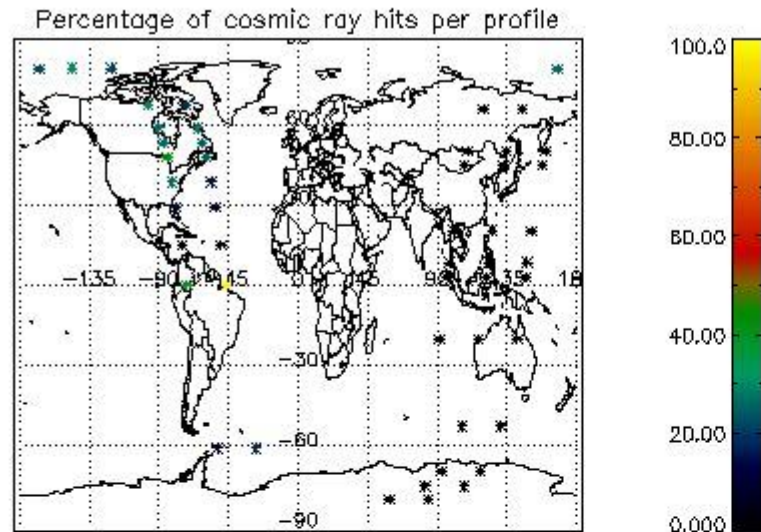

6. Statistics and plot of tangent altitude of the last measurement (DARK & BRIGHT products without errors)

6.1 Statistics on tangent altitude lost:

Statistics	DARK	BRIGHT	TWILIGHT
Mean:	24.938	19.558	NaN
St. deviation:	26.140	4.7011	NaN
Maximum:	76.234	24.157	NaN
Minimum:	3.1939	3.6990	NaN
Number of data:	10.000	28.000	NaN

6.2 Plot for DARK limb products