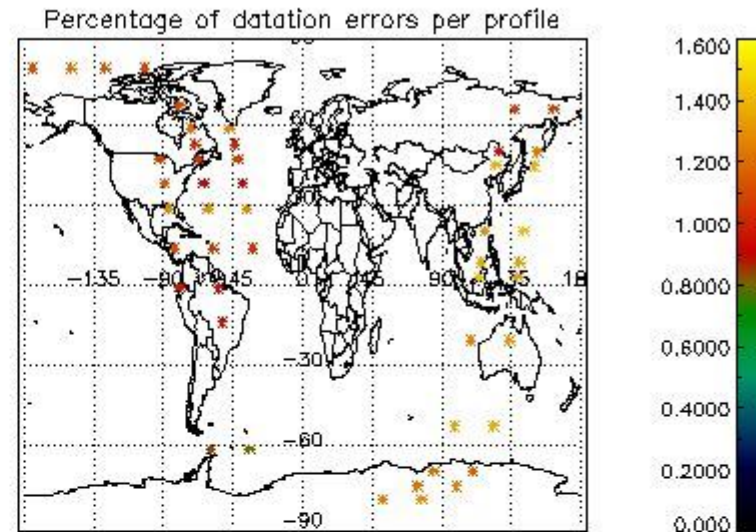

6. Statistics and plot of tangent altitude of the last measurement (DARK & BRIGHT products without errors)

6.1 Statistics on tangent altitude lost:

Statistics	DARK	BRIGHT	TWILIGHT
Mean:	17.559	20.492	NaN
St. deviation:	9.6076	3.5472	NaN
Maximum:	35.659	24.297	NaN
Minimum:	3.1568	7.2892	NaN
Number of data:	14.000	22.000	NaN

6.2 Plot for DARK limb products