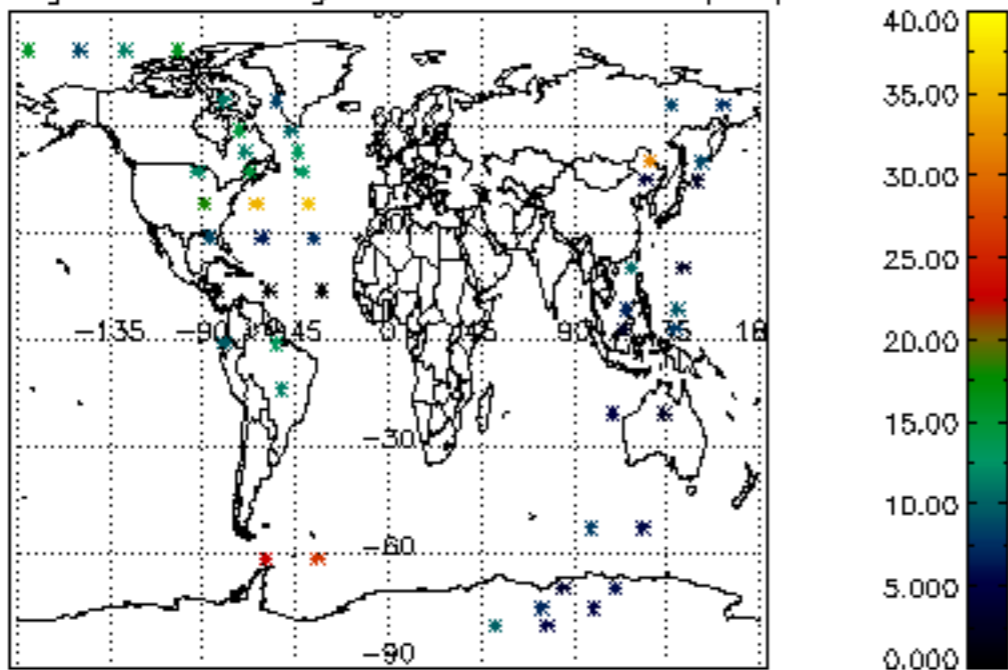

Percentage of star falling outside central band per profile