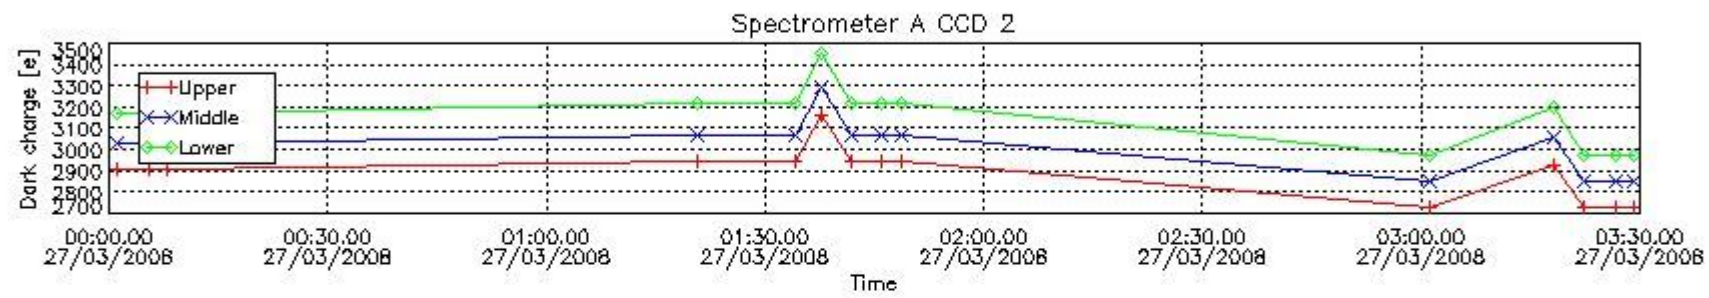

5. Demodulation flag and quality information monitoring

In this section it is presented the modulation information extracted from the pcd (product confidence data) at measurement level and information extracted from the Quality Summary dataset. Only products without errors (error flag in the MPH set to "0") are used.

5.1 Percentage of products during reporting period with: