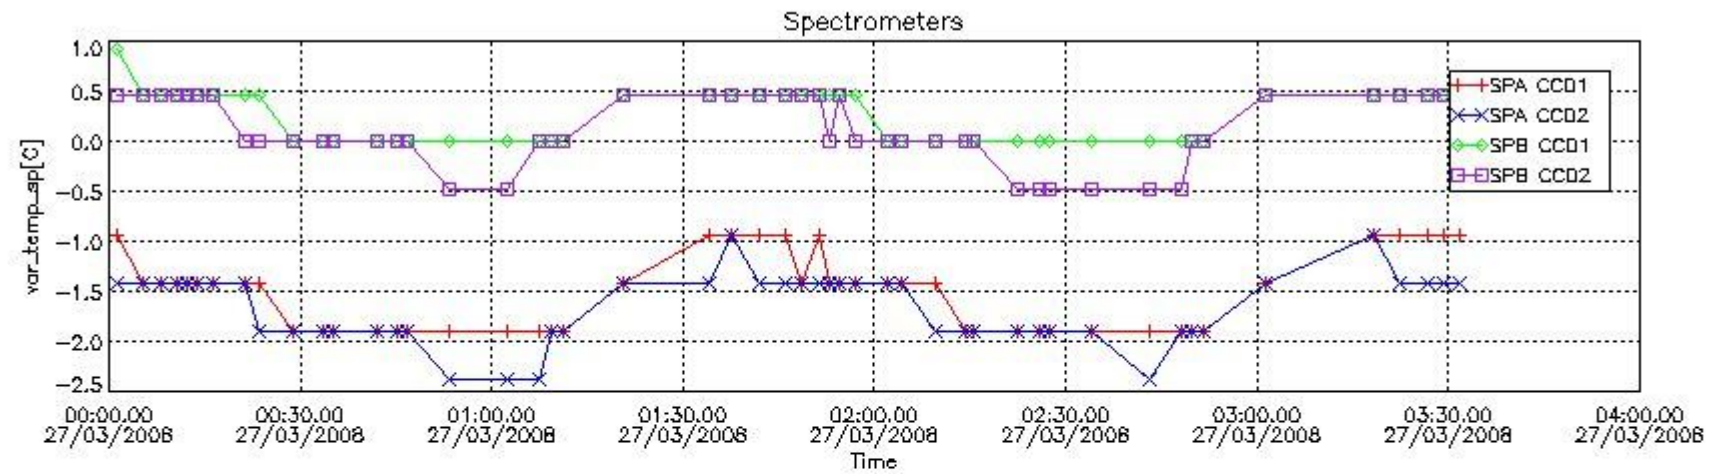

4. Overview of dark signal processing per product

The Dark Charge (DC) is a temperature-dependant signal added to the useful measurements and it is therefore subtracted from them during the processing. There are two phenomena that produce a continuous increase of the DC: the "hot pixels" (a pixel is "hot" when its DC exceeds by a significant amount its value measured on ground at the same temperature) and the "Random Telegraphic Signal" (abrupt change positive or negative of the CCD pixel signal, random in time, affecting only the DC part of the signal and not the photon generated signal).

In this section a list of products that did not use the Dark Sky Area (DSA) observation for the DC computation is given. It is also provided the mean DC plot per product for dark limb products with no error flag set.

4.1 All products used the DSA observation for the DC computation

4.2 Plot of mean dark charges per product: only products in DARK limb conditions without errors are used