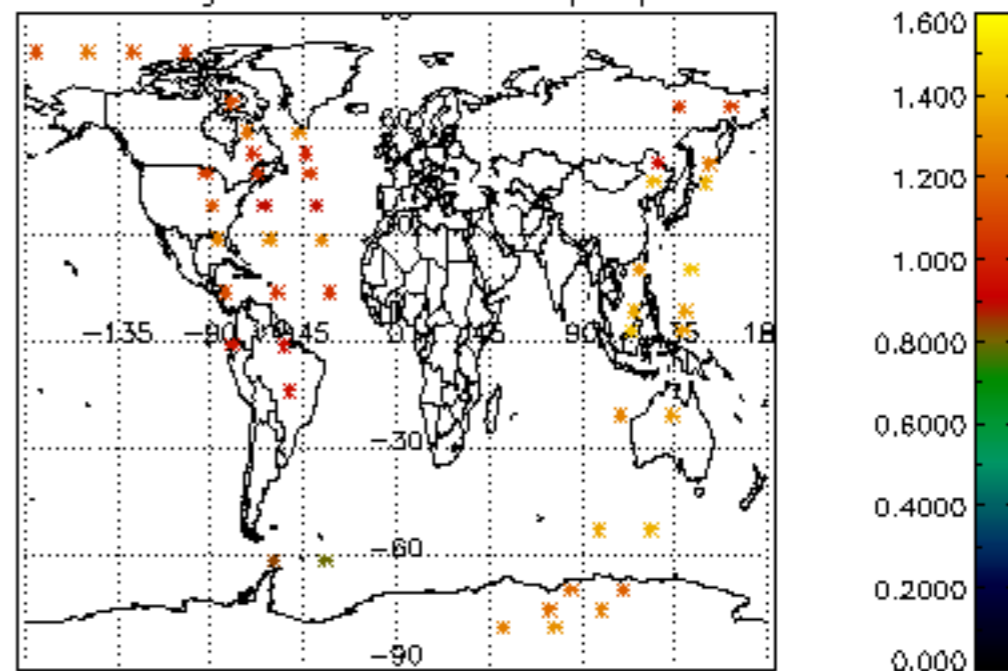

Percentage of cosmic ray hits per profile

Percentage of datation errors per profile

Percentage of star falling outside central band per profile

Percentage of saturation errors per profile

Tangent altitude at which the star is lost