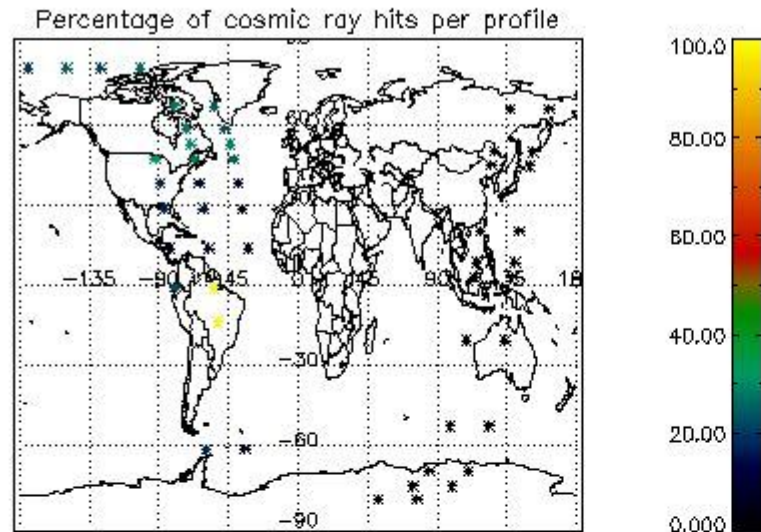

6. Statistics and plot of tangent altitude of the last measurement (DARK & BRIGHT products without errors)

6.1 Statistics on tangent altitude lost:

Statistics	DARK	BRIGHT	TWILIGHT
Mean:	17.559	20.492	NaN
St. deviation:	9.6076	3.5472	NaN
Maximum:	35.659	24.297	NaN
Minimum:	3.1568	7.2892	NaN
Number of data:	14.000	22.000	NaN

6.2 Plot for DARK limb products