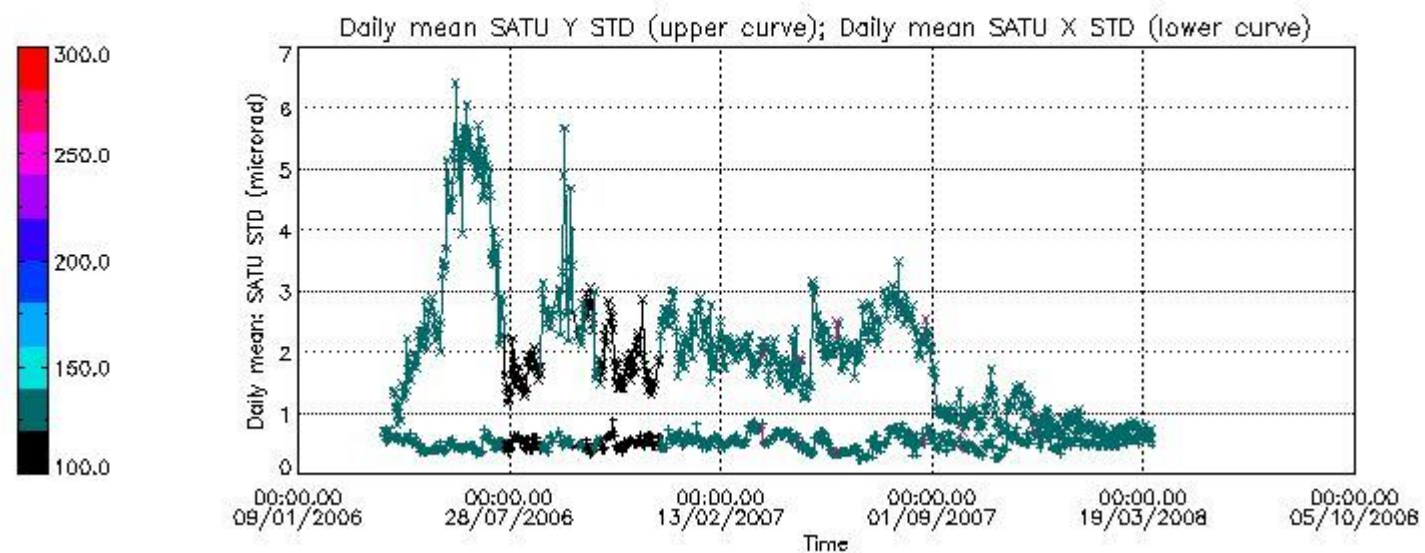

Number of data:	15700.	15700.	19550.	19550.

7.2.2 Trend of daily SATU NEA St. deviation since 1st April 2006 (dark limb)

The long term trend of the SATU 'X' and 'Y' standard deviations should be constant during the whole mission.

The colorbar represents the start tangent altitude (km) of the occultations.

Upper curve: STD of SATU Y axis

Lower curve: STD of SATU X axis

8. Auxiliary Data Files used for the production reported in section 2.4

The number reported in the third column indicates since which file (see list in section 2.4) the corresponding auxiliary file has been used. The fourth column is the date of those product files.

Type	Auxiliary Filename	Used since product	Used since product date
INST_PHYS_CHARACTERISTICS	GOM_INS_AXNIEC20050627_150713_20030716_120000_20100101_000000	1	27-MAR-2008 00:01:11
CALIBRATION_DATABASE	GOM_CAL_AXVIEC20080320_095048_20080317_000000_20100101_000000	1	27-MAR-2008 00:01:11
LEVEL-1B_PROC_CONFIG	GOM_PR1_AXNIEC20050627_151042_20020301_000000_20100101_000000	1	27-MAR-2008 00:01:11
STAR_CATALOGUE	GOM_CAT_AXVIEC20020121_161009_20020101_000000_20200101_000000	1	27-MAR-2008 00:01:11
STELLAR_SPECTRA_DATABANK	GOM_STS_AXNIEC20040308_103538_20020101_160000_20100101_000000	1	27-MAR-2008 00:01:11
ECMWF_FILE	AUX_ECF_AXNECM20080326_072113_20080326_210000_20080327_090000	1	27-MAR-2008 00:01:11
OPTIONAL_ECMWF_FILE	MISSING	1	27-MAR-2008 00:01:11
ORBIT_DATA_FILE	AUX_FPO_AXVPDS20080326_010112_20080325_192711_20080404_205324	1	27-MAR-2008 00:01:11
ORBIT_DATA_FILE	DOR_NAV_OPNPDE20080326_223220_000060572067_00130_31747_5280.N1	8	27-MAR-2008 00:21:28
ORBIT_DATA_FILE	DOR_NAV_OPNPDE20080327_001835_000057382067_00131_31748_5281.N1	31	27-MAR-2008 02:02:04