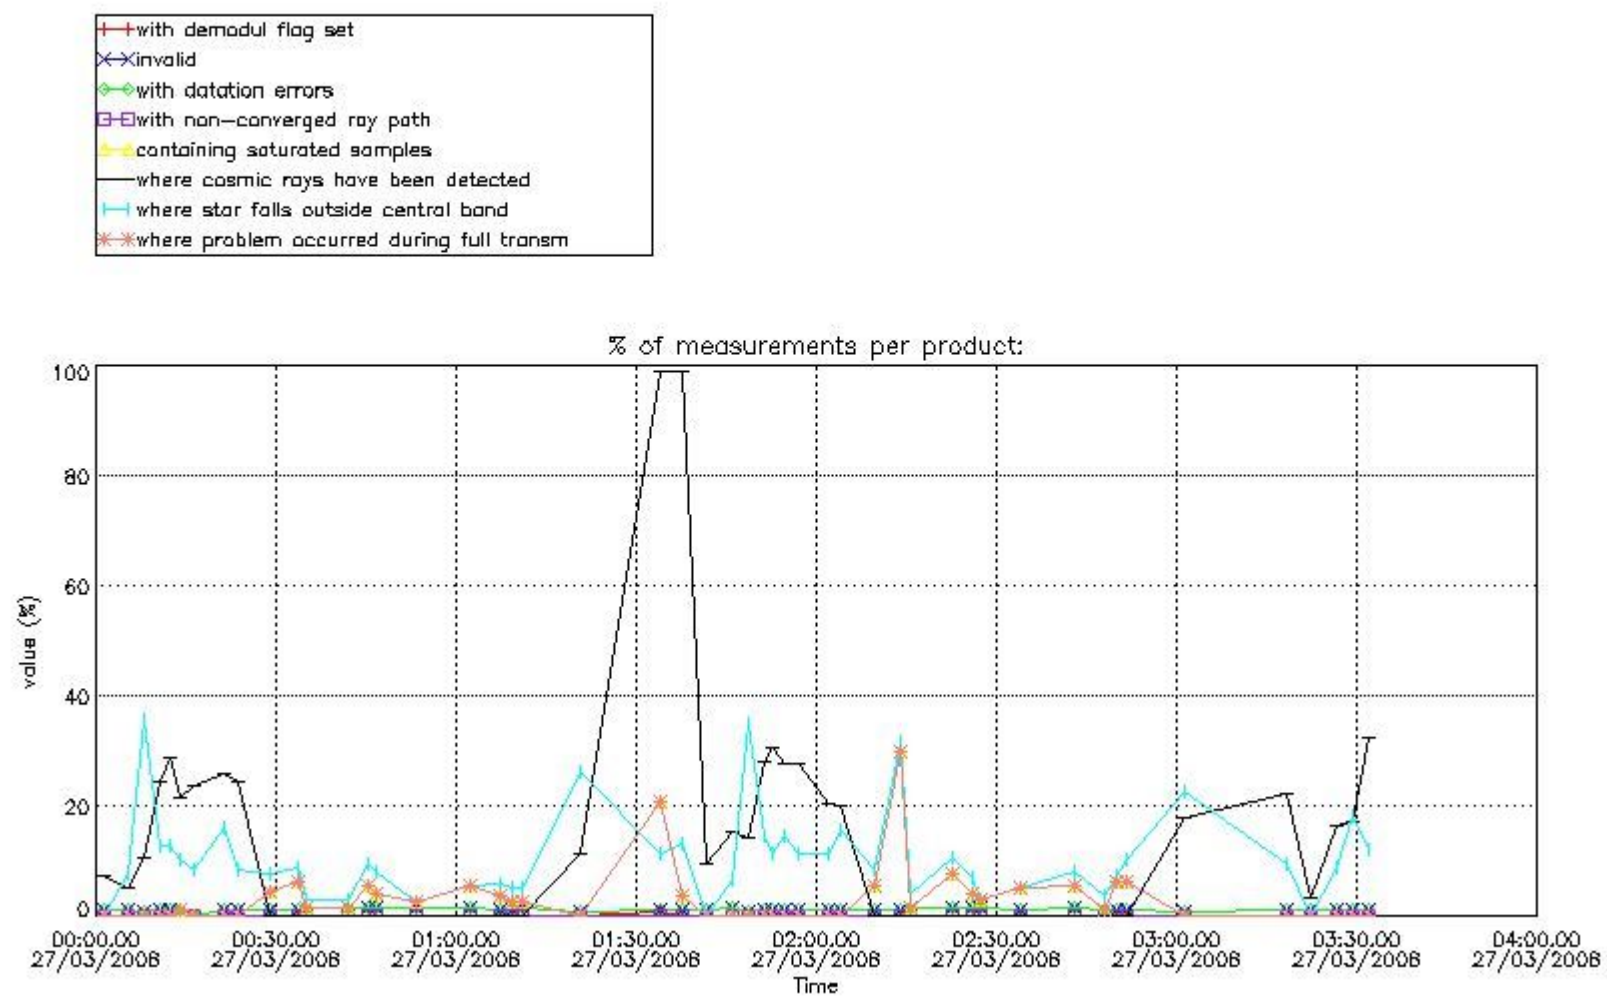

At least one measurement with demodulation flag set:	14.2857 %
Reference spectrum computed from DB:	0.00000 %
Reference spectrum with small number of measurements:	0.00000 %
SATU data not used:	0.00000 %

5.2 Plot quality information per product (time dependant)

5.3 Plot quality information per product (world map)