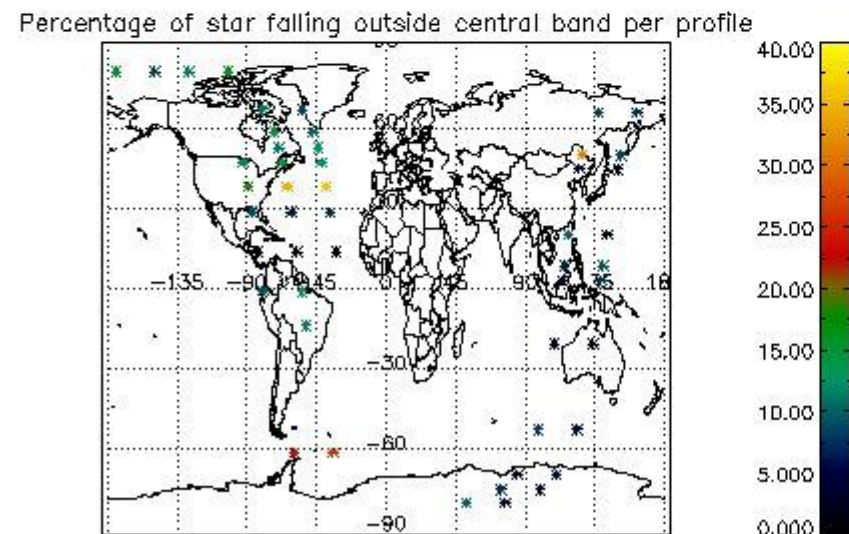

6. Statistics and plot of tangent altitude of the last measurement (DARK & BRIGHT products without errors)

6.1 Statistics on tangent altitude lost:

Statistics	DARK	BRIGHT	TWILIGHT
Mean:	17.559	20.492	NaN
St. deviation:	9.6076	3.5472	NaN
Maximum:	35.659	24.297	NaN
Minimum:	3.1568	7.2892	NaN
Number of data:	14.000	22.000	NaN

6.2 Plot for DARK limb products