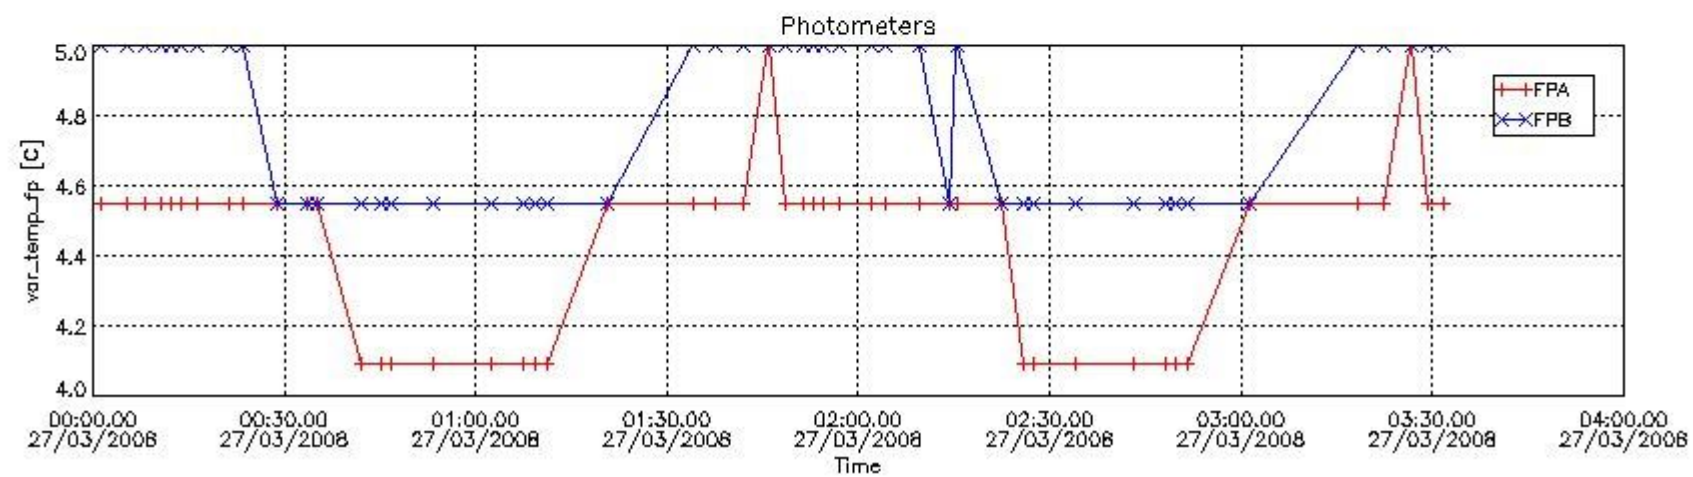

4. Overview of dark signal processing per product

The Dark Charge (DC) is a temperature-dependant signal added to the useful measurements and it is therefore subtracted from them during the processing. There are two phenomena that produce a continuous increase of the DC: the "hot pixels" (a pixel is "hot" when its DC exceeds by a significant amount its value measured on ground at the same temperature) and the "Random Telegraphic Signal" (abrupt change positive or negative of the CCD pixel signal, random in time, affecting only the DC part of the signal and not the photon generated signal).

In this section a list of products that did not use the Dark Sky Area (DSA) observation for the DC computation is given. It is also provided the mean DC plot per product for dark limb products with no error flag set.

4.1 All products used the DSA observation for the DC computation

4.2 Plot of mean dark charges per product: only products in DARK limb conditions without errors are used