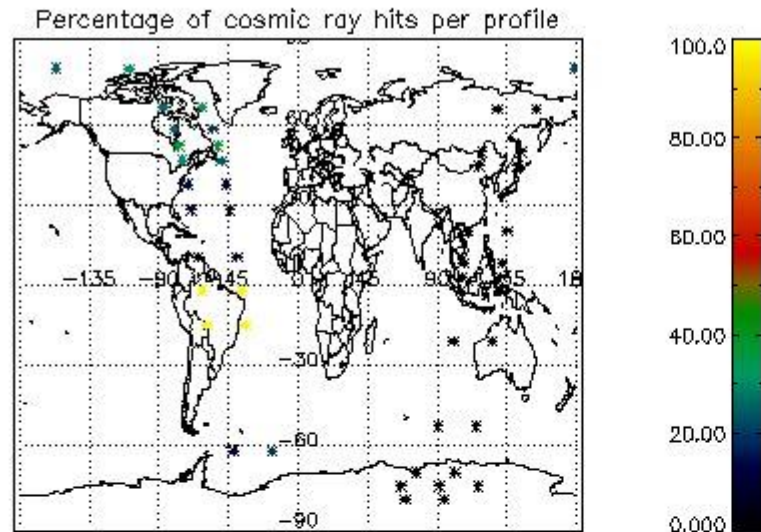

6. Statistics and plot of tangent altitude of the last measurement (DARK & BRIGHT products without errors)

6.1 Statistics on tangent altitude lost:

Statistics	DARK	BRIGHT	TWILIGHT
Mean:	17.184	20.297	NaN
St. deviation:	6.0141	3.8736	NaN
Maximum:	21.931	26.395	NaN
Minimum:	4.1200	4.5907	NaN
Number of data:	10.000	25.000	NaN

6.2 Plot for DARK limb products