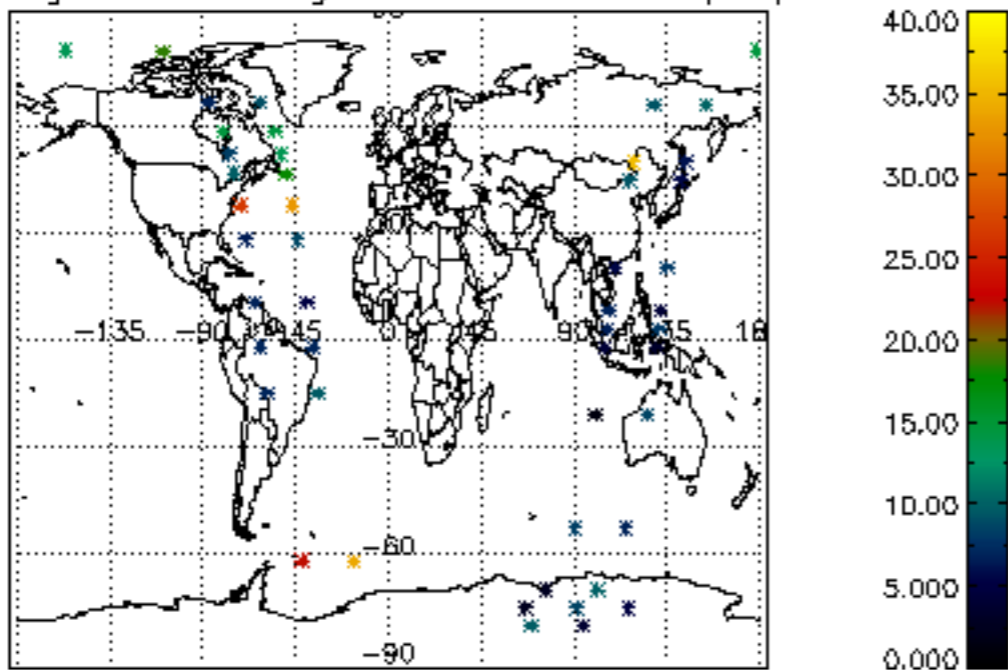

Percentage of star falling outside central band per profile