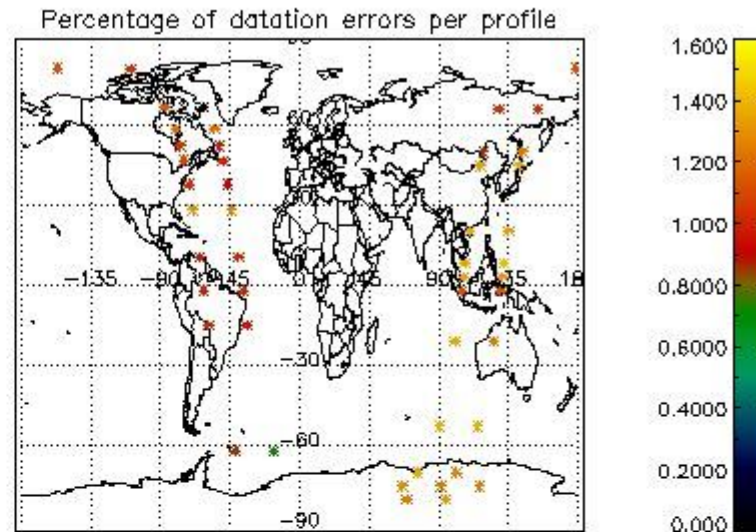

6. Statistics and plot of tangent altitude of the last measurement (DARK & BRIGHT products without errors)

6.1 Statistics on tangent altitude lost:

Statistics	DARK	BRIGHT	TWILIGHT
Mean:	17.184	20.297	NaN
St. deviation:	6.0141	3.8736	NaN
Maximum:	21.931	26.395	NaN
Minimum:	4.1200	4.5907	NaN
Number of data:	10.000	25.000	NaN

6.2 Plot for DARK limb products