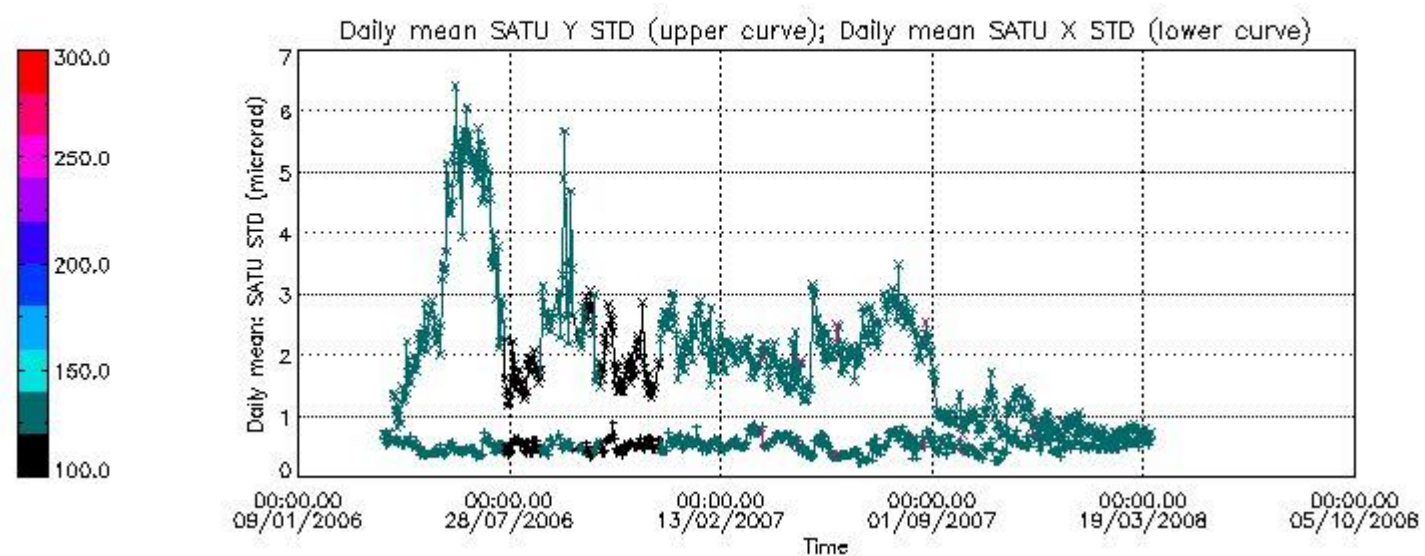

Number of data:	11300.	11300.	22500.	22500.

7.2.2 Trend of daily SATU NEA St. deviation since 1st April 2006 (dark limb)

The long term trend of the SATU 'X' and 'Y' standard deviations should be constant during the whole mission.

The colorbar represents the start tangent altitude (km) of the occultations.

Upper curve: STD of SATU Y axis

Lower curve: STD of SATU X axis

8. Auxiliary Data Files used for the production reported in section 2.4

The number reported in the third column indicates since which file (see list in section 2.4) the corresponding auxiliary file has been used. The fourth column is the date of those product files.

Type	Auxiliary Filename	Used since product	Used since product date
INST_PHYS_CHARACTERISTICS	GOM_INS_AXNIEC20050627_150713_20030716_120000_20100101_000000	1	26-MAR-2008 00:00:14
CALIBRATION_DATABASE	GOM_CAL_AXVIEC20080320_095048_20080317_000000_20100101_000000	1	26-MAR-2008 00:00:14
LEVEL-1B_PROC_CONFIG	GOM_PR1_AXNIEC20050627_151042_20020301_000000_20100101_000000	1	26-MAR-2008 00:00:14
STAR_CATALOGUE	GOM_CAT_AXVIEC20020121_161009_20020101_000000_20200101_000000	1	26-MAR-2008 00:00:14
STELLAR_SPECTRA_DATABANK	GOM_STS_AXNIEC20040308_103538_20020101_160000_20100101_000000	1	26-MAR-2008 00:00:14
ECMWF_FILE	AUX_ECF_AXNECM20080325_072115_20080325_210000_20080326_090000	1	26-MAR-2008 00:00:14
OPTIONAL_ECMWF_FILE	MISSING	1	26-MAR-2008 00:00:14
ORBIT_DATA_FILE	DOR_NAV_OPNPDE20080325_211804_000063762067_00115_31732_5275.N1	1	26-MAR-2008 00:00:14
ORBIT_DATA_FILE	DOR_NAV_OPNPDE20080325_230420_000060572067_00116_31733_5276.N1	13	26-MAR-2008 00:53:02
ORBIT_DATA_FILE	DOR_NAV_OPNPDE20080326_005036_000057382067_00117_31734_5277.N1	37	26-MAR-2008 02:33:38