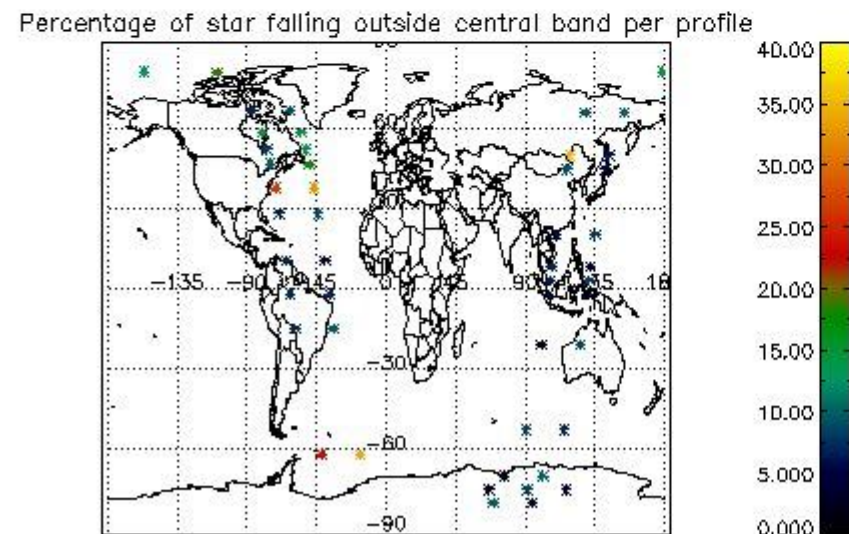

6. Statistics and plot of tangent altitude of the last measurement (DARK & BRIGHT products without errors)

6.1 Statistics on tangent altitude lost:

Statistics	DARK	BRIGHT	TWILIGHT
Mean:	17.184	20.297	NaN
St. deviation:	6.0141	3.8736	NaN
Maximum:	21.931	26.395	NaN
Minimum:	4.1200	4.5907	NaN
Number of data:	10.000	25.000	NaN

6.2 Plot for DARK limb products