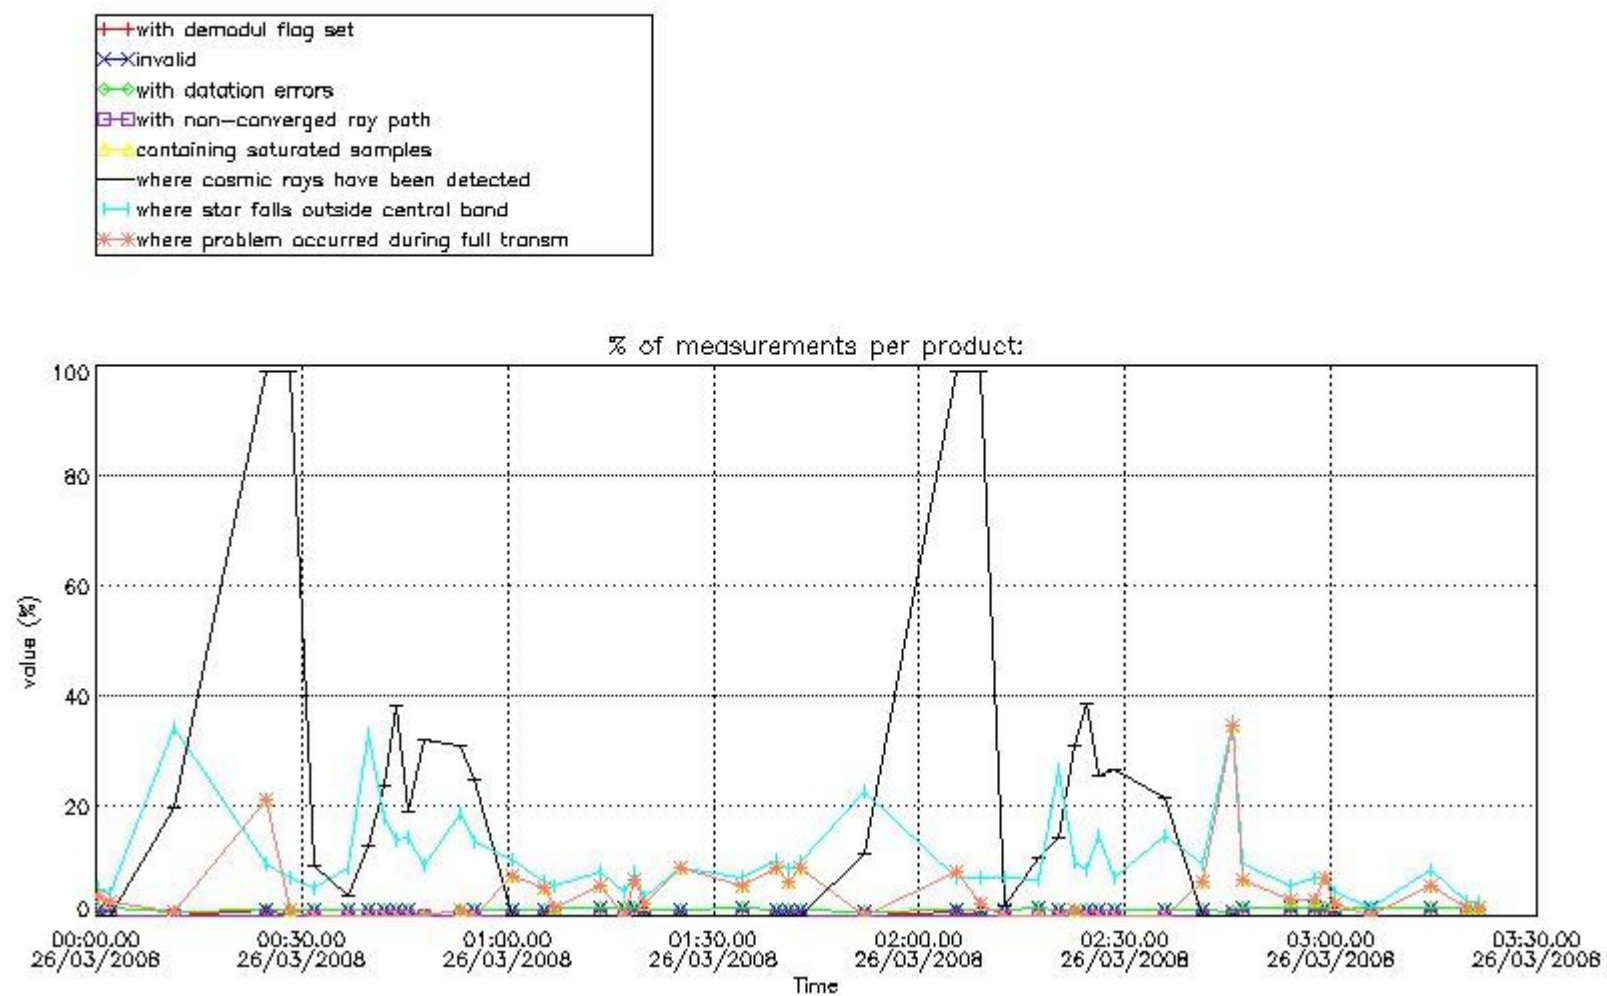

At least one measurement with demodulation flag set:	22.9167 %
Reference spectrum computed from DB:	0.00000 %
Reference spectrum with small number of measurements:	0.00000 %
SATU data not used:	0.00000 %

5.2 Plot quality information per product (time dependant)

5.3 Plot quality information per product (world map)