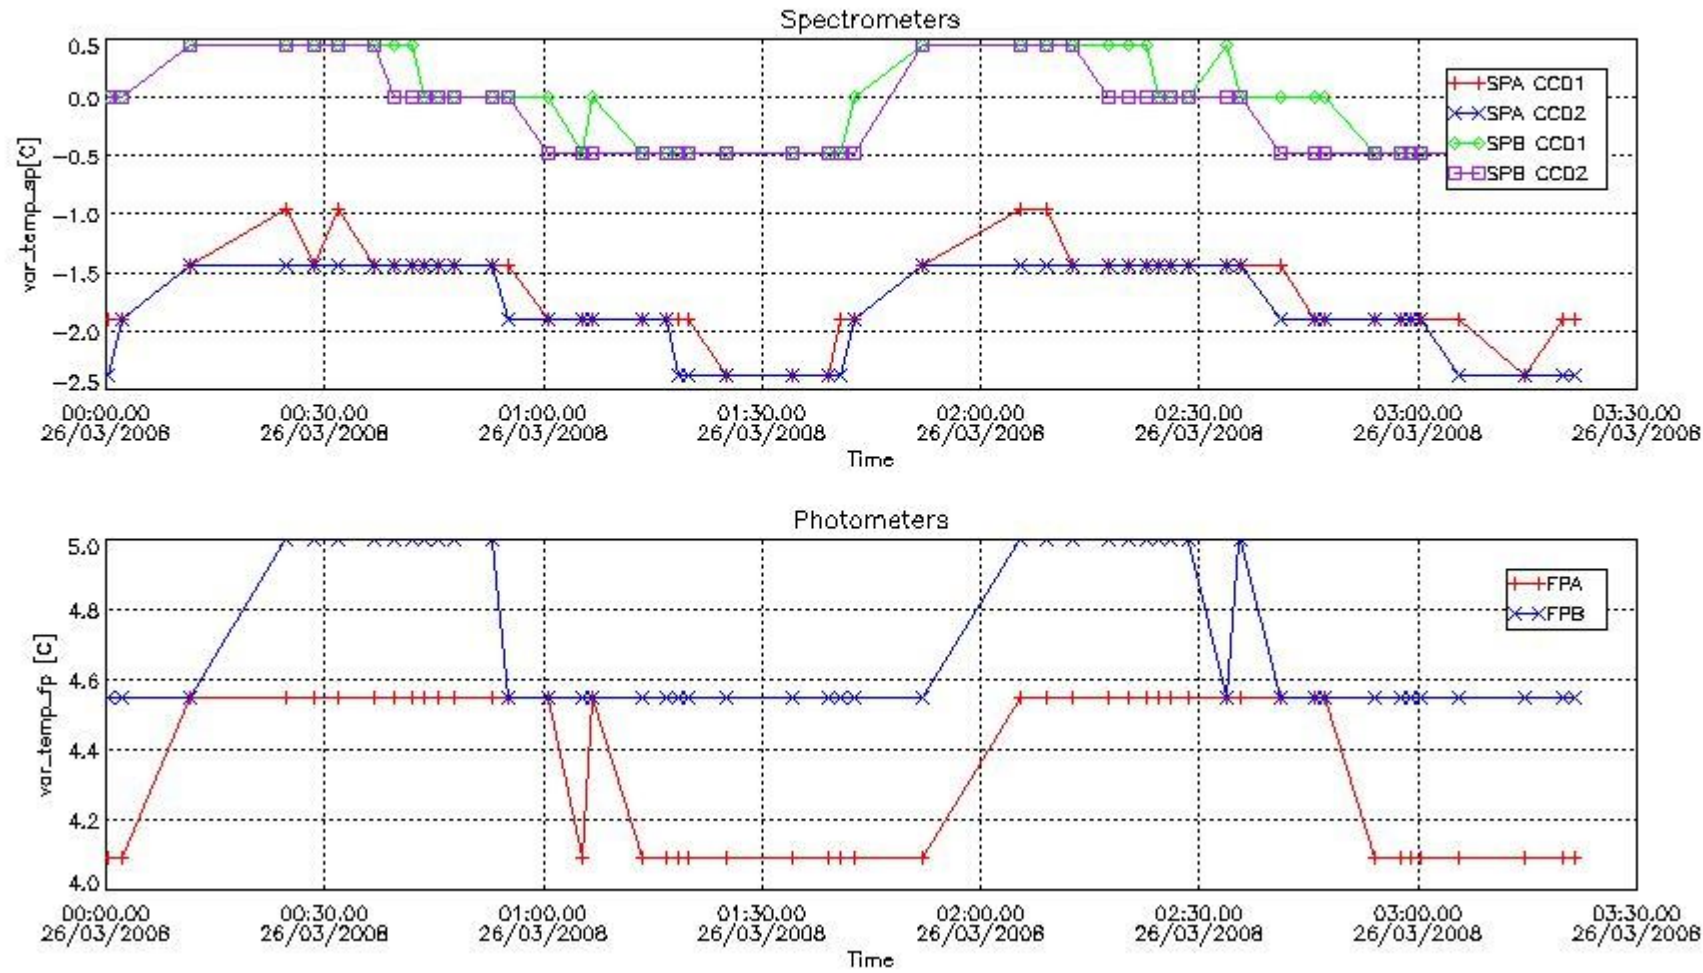

4. Overview of dark signal processing per product

The Dark Charge (DC) is a temperature-dependant signal added to the useful measurements and it is therefore subtracted from them during the processing. There are two phenomena that produce a continuous increase of the DC: the "hot pixels" (a pixel is "hot" when its DC exceeds by a significant amount its value measured on ground at the same temperature) and the "Random Telegraphic Signal" (abrupt change positive or negative of the CCD pixel signal, random in time, affecting only the DC part of the signal and not the photon generated signal).

In this section a list of products that did not use the Dark Sky Area (DSA) observation for the DC computation is given. It is also provided the mean DC plot per product for dark limb products with no error flag set.

4.1 All products used the DSA observation for the DC computation

4.2 Plot of mean dark charges per product: only products in DARK limb conditions without errors are used