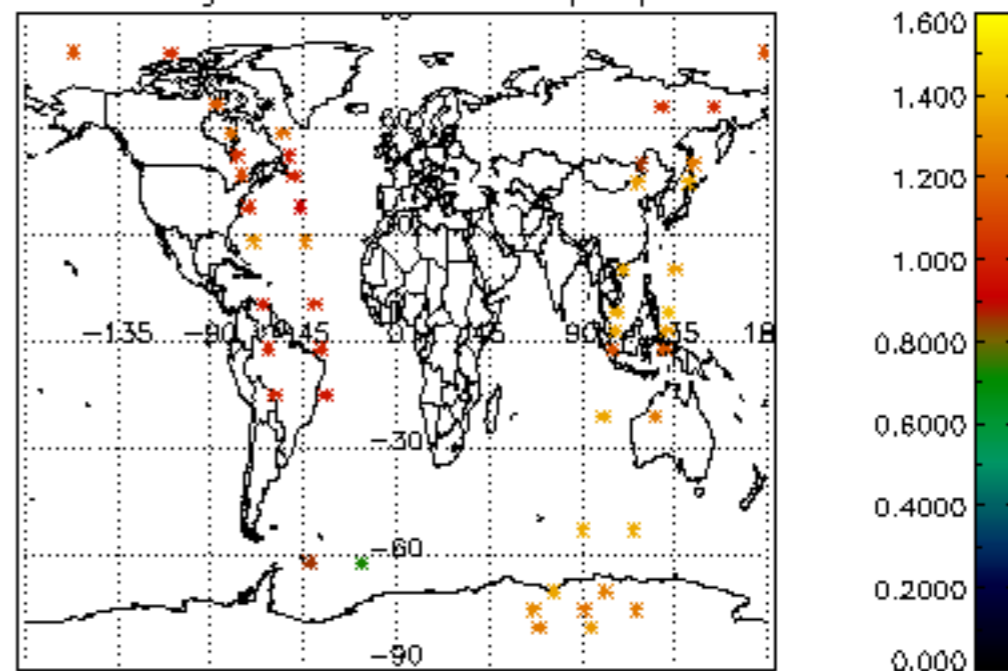

Percentage of datation errors per profile