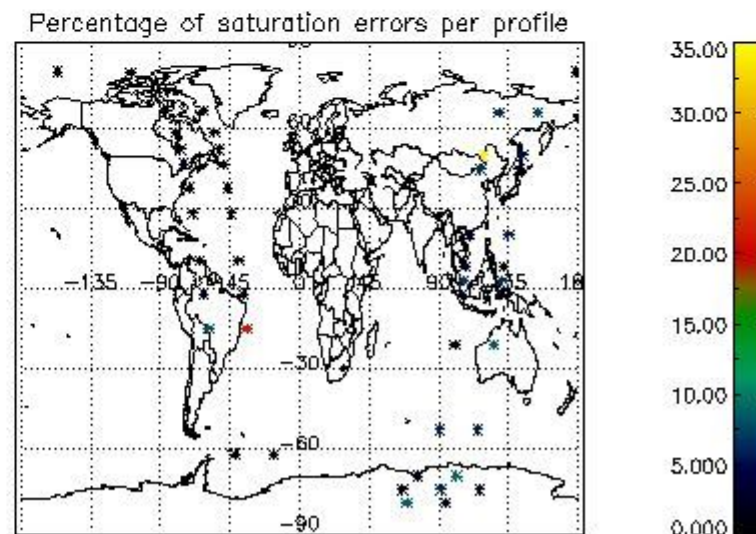

6. Statistics and plot of tangent altitude of the last measurement (DARK & BRIGHT products without errors)

6.1 Statistics on tangent altitude lost:

Statistics	DARK	BRIGHT	TWILIGHT
Mean:	17.184	20.297	NaN
St. deviation:	6.0141	3.8736	NaN
Maximum:	21.931	26.395	NaN
Minimum:	4.1200	4.5907	NaN
Number of data:	10.000	25.000	NaN

6.2 Plot for DARK limb products