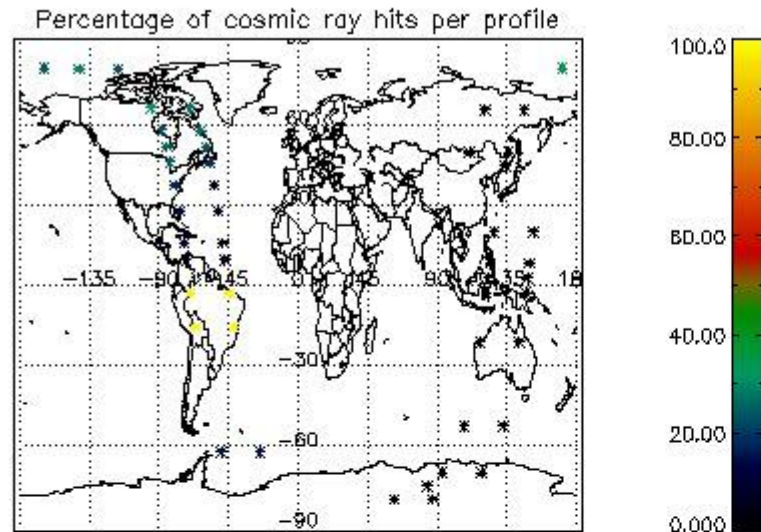

6. Statistics and plot of tangent altitude of the last measurement (DARK & BRIGHT products without errors)

6.1 Statistics on tangent altitude lost:

Statistics	DARK	BRIGHT	TWILIGHT
Mean:	17.958	21.235	NaN
St. deviation:	5.2744	1.4193	NaN
Maximum:	24.771	24.109	NaN
Minimum:	3.2316	18.967	NaN
Number of data:	12.000	20.000	NaN

6.2 Plot for DARK limb products