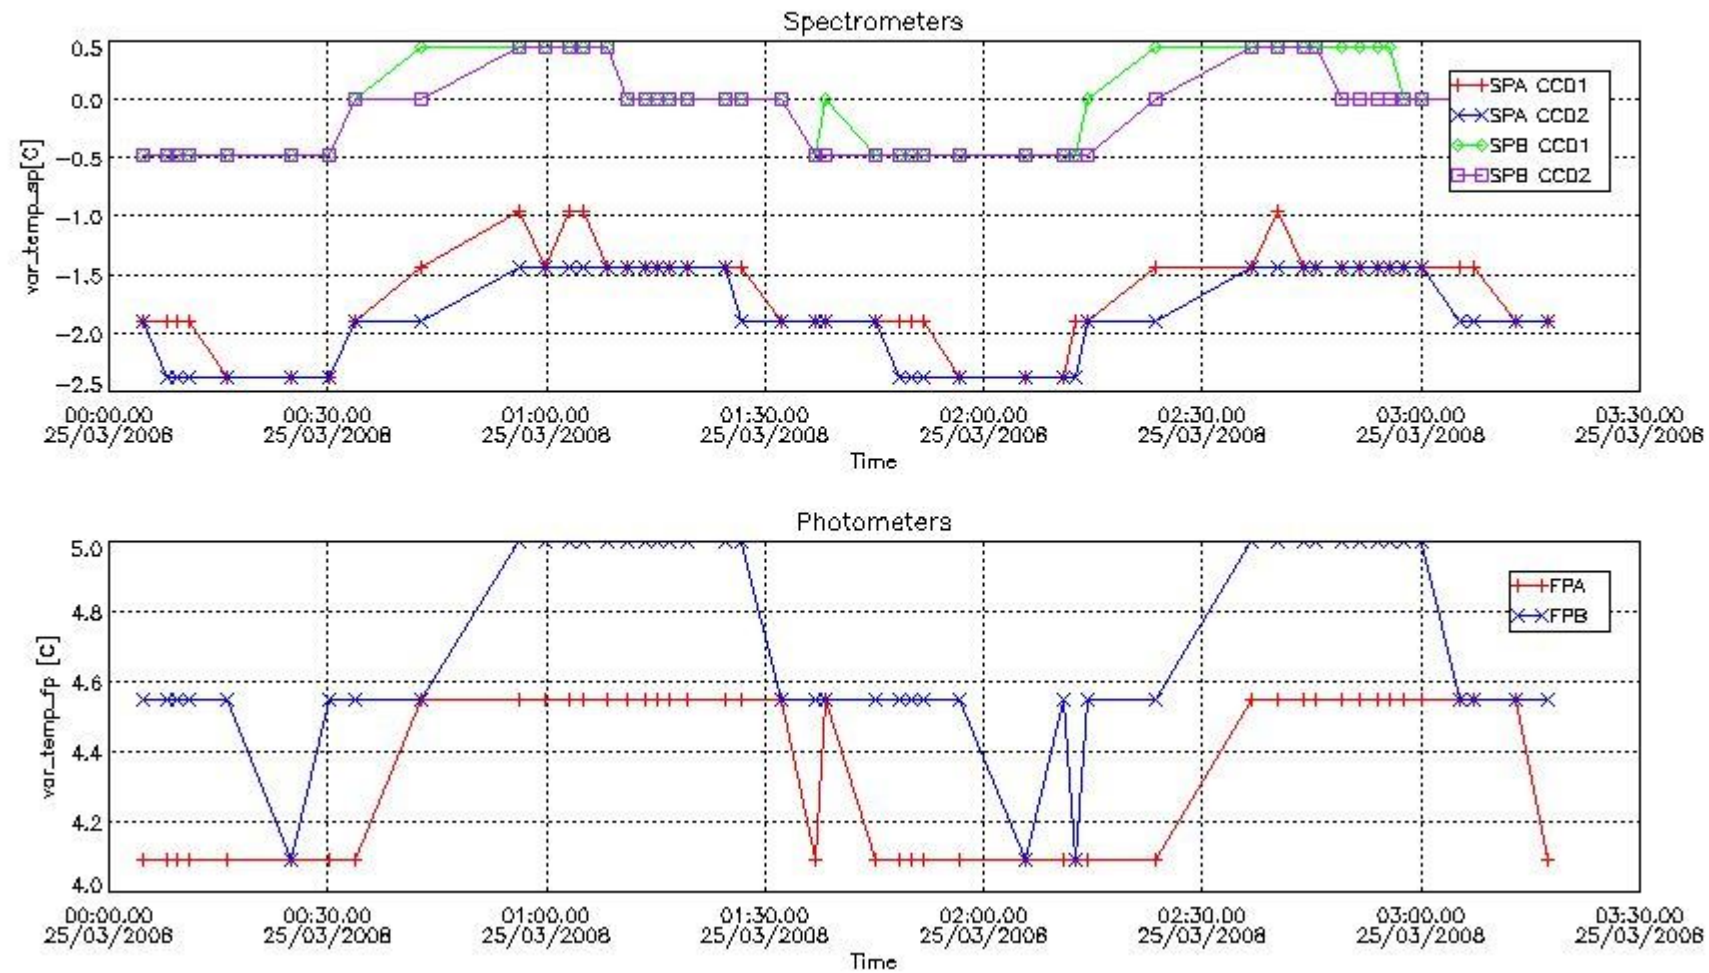

4. Overview of dark signal processing per product

The Dark Charge (DC) is a temperature-dependant signal added to the useful measurements and it is therefore subtracted from them during the processing. There are two phenomena that produce a continuous increase of the DC: the "hot pixels" (a pixel is "hot" when its DC exceeds by a significant amount its value measured on ground at the same temperature) and the "Random Telegraphic Signal" (abrupt change positive or negative of the CCD pixel signal, random in time, affecting only the DC part of the signal and not the photon generated signal).

In this section a list of products that did not use the Dark Sky Area (DSA) observation for the DC computation is given. It is also provided the mean DC plot per product for dark limb products with no error flag set.

4.1 All products used the DSA observation for the DC computation

4.2 Plot of mean dark charges per product: only products in DARK limb conditions without errors are used