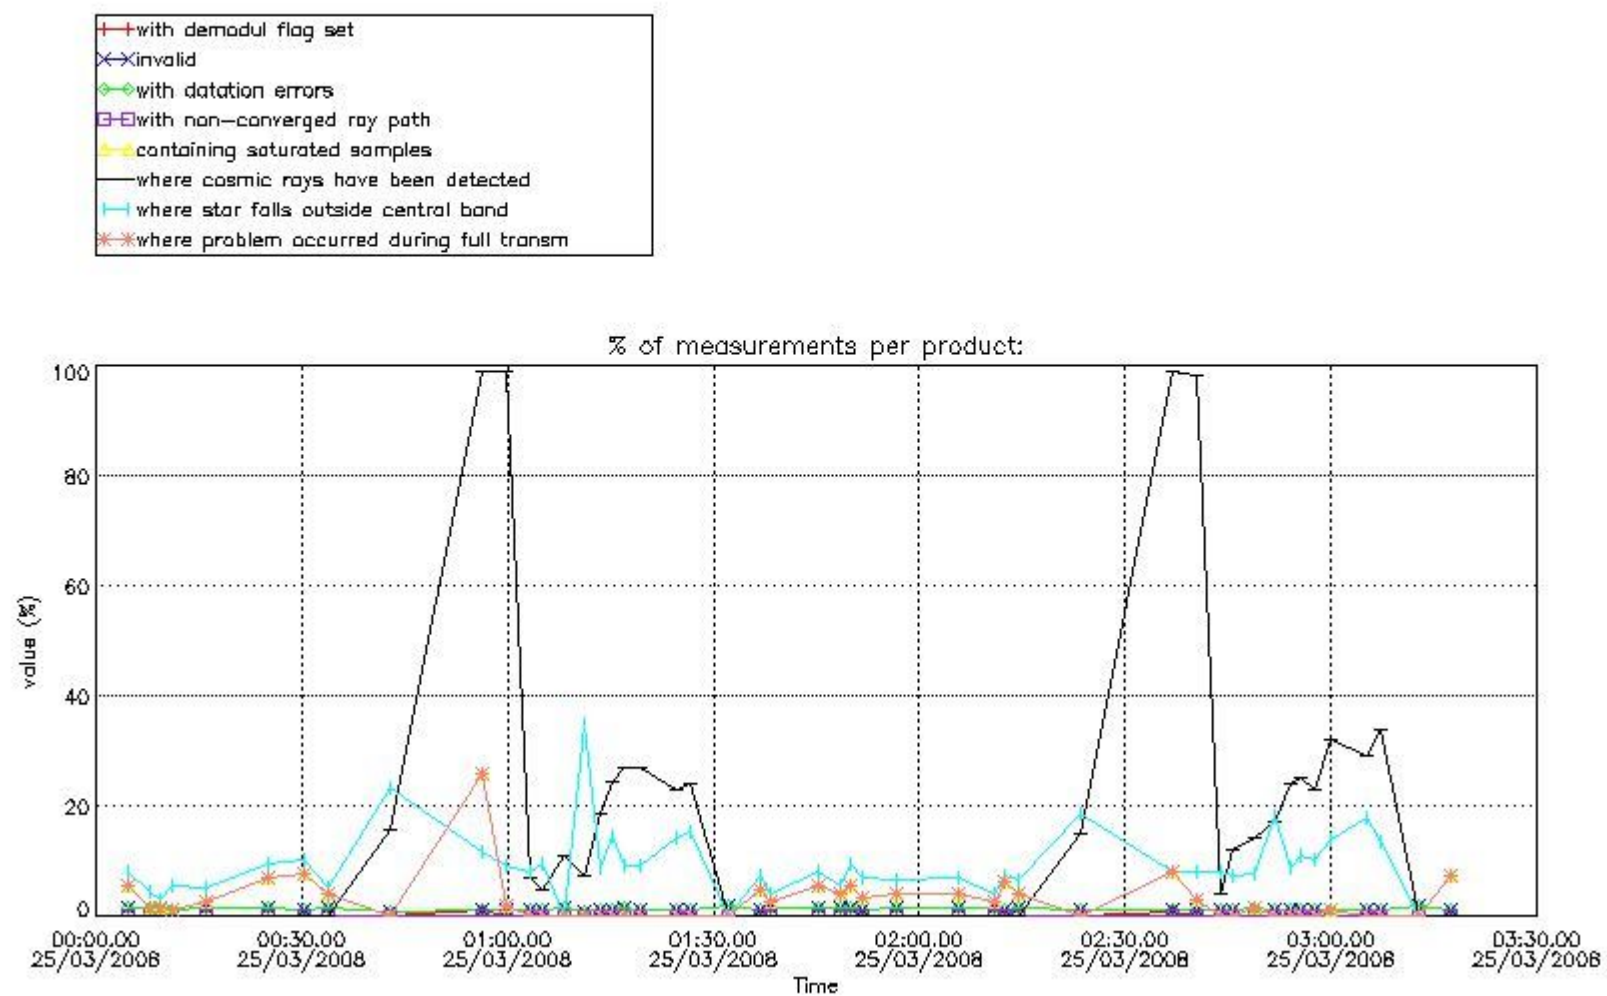

At least one measurement with demodulation flag set:	14.5833 %
Reference spectrum computed from DB:	0.00000 %
Reference spectrum with small number of measurements:	0.00000 %
SATU data not used:	0.00000 %

5.2 Plot quality information per product (time dependant)

5.3 Plot quality information per product (world map)