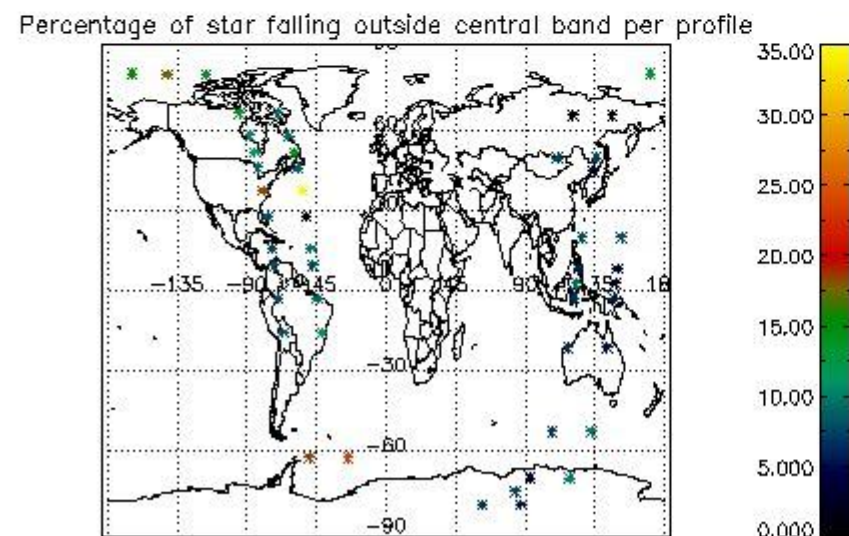

6. Statistics and plot of tangent altitude of the last measurement (DARK & BRIGHT products without errors)

6.1 Statistics on tangent altitude lost:

Statistics	DARK	BRIGHT	TWILIGHT
Mean:	17.958	21.235	NaN
St. deviation:	5.2744	1.4193	NaN
Maximum:	24.771	24.109	NaN
Minimum:	3.2316	18.967	NaN
Number of data:	12.000	20.000	NaN

6.2 Plot for DARK limb products