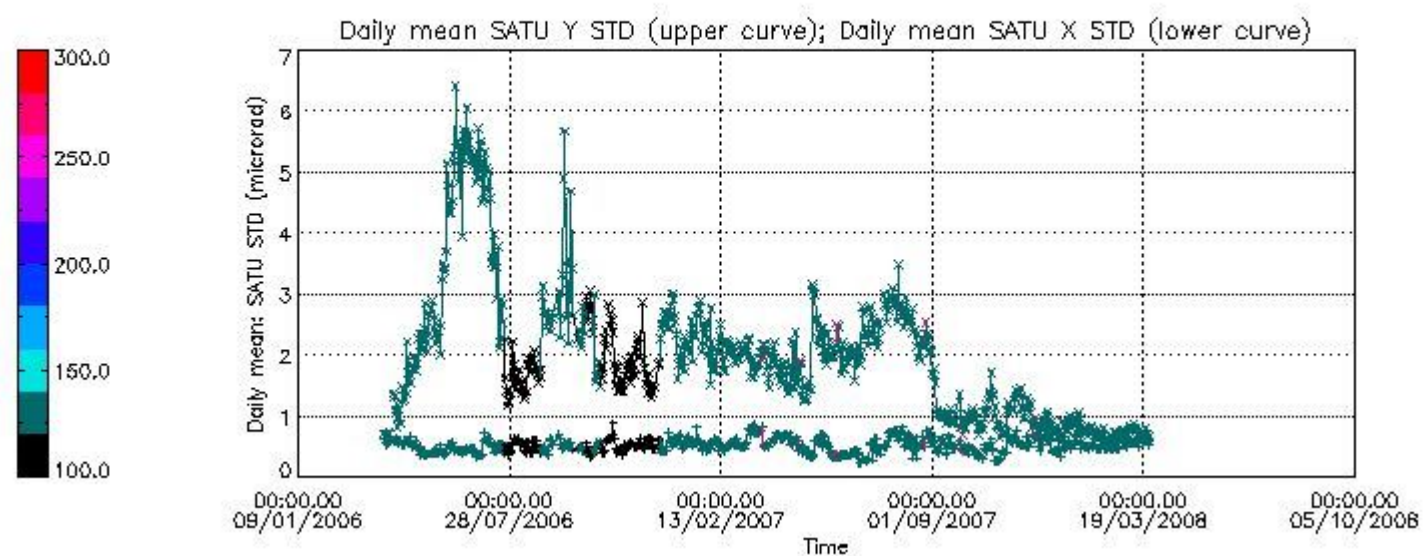

Number of data:	12950.	12950.	17650.	17650.

7.2.2 Trend of daily SATU NEA St. deviation since 1st April 2006 (dark limb)

The long term trend of the SATU 'X' and 'Y' standard deviations should be constant during the whole mission.

The colorbar represents the start tangent altitude (km) of the occultations.

Upper curve: STD of SATU Y axis

Lower curve: STD of SATU X axis

8. Auxiliary Data Files used for the production reported in section 2.4

The number reported in the third column indicates since which file (see list in section 2.4) the corresponding auxiliary file has been used. The fourth column is the date of those product files.

Type	Auxiliary Filename	Used since product	Used since product date
INST_PHYS_CHARACTERISTICS	GOM_INS_AXNIEC20050627_150713_20030716_120000_20100101_000000	1	25-MAR-2008 00:04:38
CALIBRATION_DATABASE	GOM_CAL_AXVIEC20080320_095048_20080317_000000_20100101_000000	1	25-MAR-2008 00:04:38
LEVEL-1B_PROC_CONFIG	GOM_PR1_AXNIEC20050627_151042_20020301_000000_20100101_000000	1	25-MAR-2008 00:04:38
STAR_CATALOGUE	GOM_CAT_AXVIEC20020121_161009_20020101_000000_20200101_000000	1	25-MAR-2008 00:04:38
STELLAR_SPECTRA_DATABANK	GOM_STS_AXNIEC20040308_103538_20020101_160000_20100101_000000	1	25-MAR-2008 00:04:38
ECMWF_FILE	AUX_ECF_AXNECM20080324_072115_20080324_210000_20080325_090000	1	25-MAR-2008 00:04:38
ECMWF_FILE	AUX_ECF_AXNECM20080324_190116_20080325_030000_20080325_150000	46	25-MAR-2008 03:07:17
OPTIONAL_ECMWF_FILE	MISSING	1	25-MAR-2008 00:04:38
ORBIT_DATA_FILE	DOR_NAV_OPNPDE20080324_215523_000060572067_00101_31718_5270.N1	1	25-MAR-2008 00:04:38
ORBIT_DATA_FILE	DOR_NAV_OPNPDE20080324_234139_000057382067_00102_31719_5271.N1	20	25-MAR-2008 01:24:36
ORBIT_DATA_FILE	DOR_NAV_OPNPDE20080325_012236_000057382067_00103_31720_5272.N1	46	25-MAR-2008 03:07:17