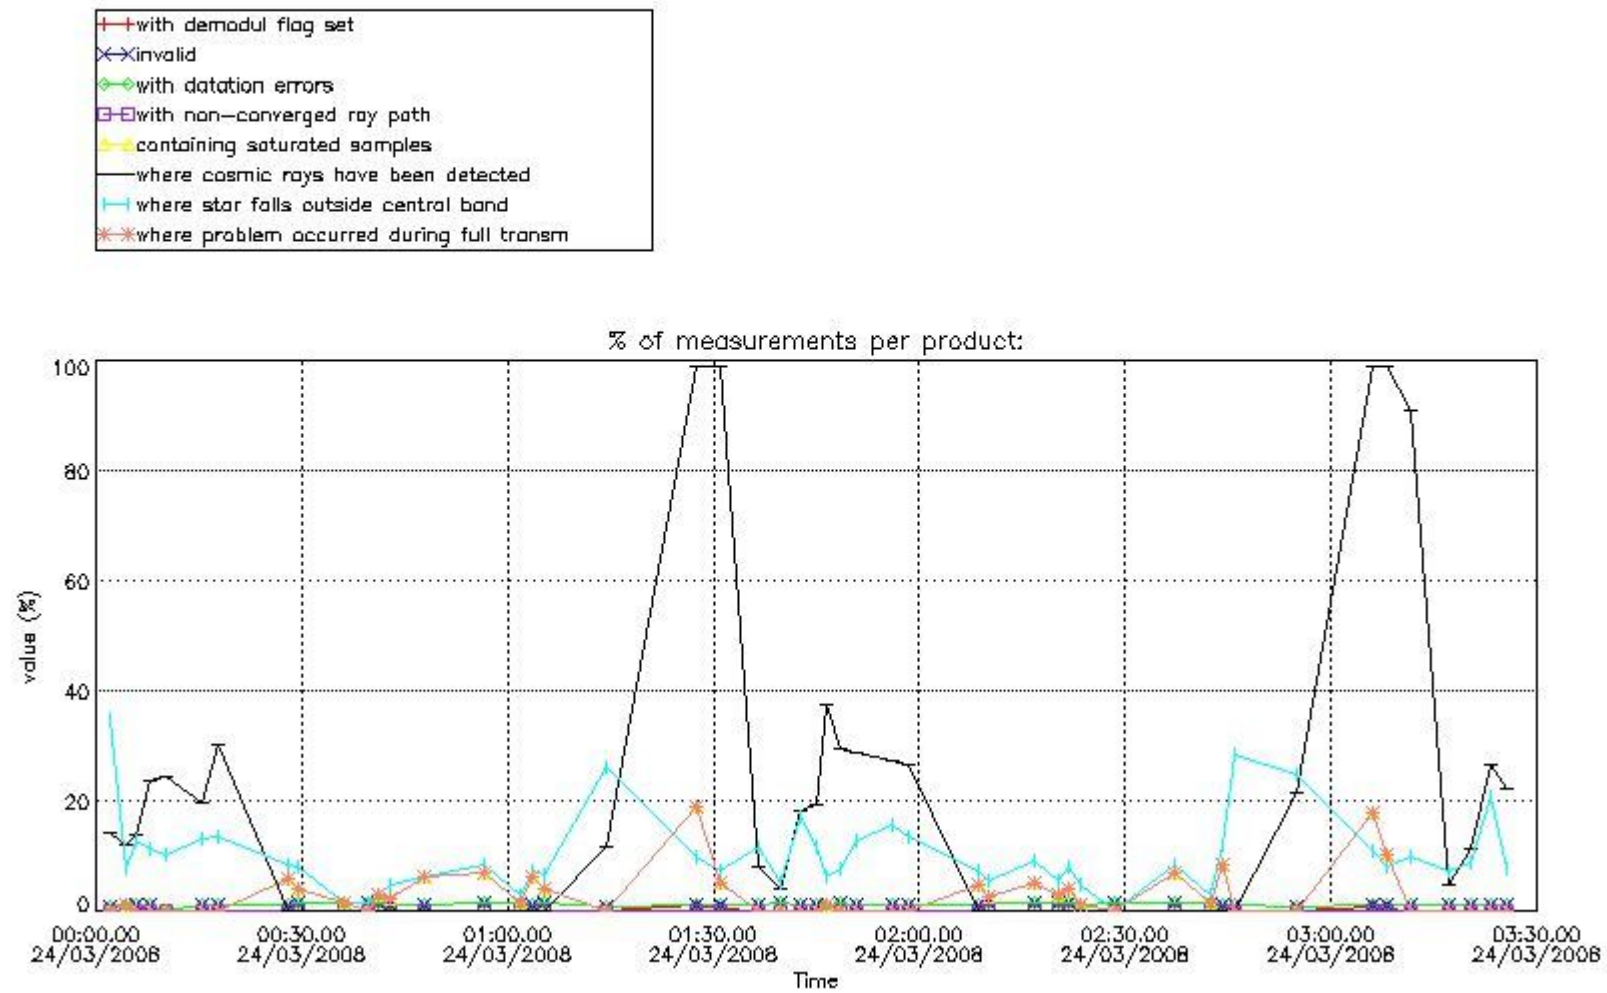

At least one measurement with demodulation flag set:	16.3265 %
Reference spectrum computed from DB:	0.00000 %
Reference spectrum with small number of measurements:	0.00000 %
SATU data not used:	0.00000 %

5.2 Plot quality information per product (time dependant)

5.3 Plot quality information per product (world map)