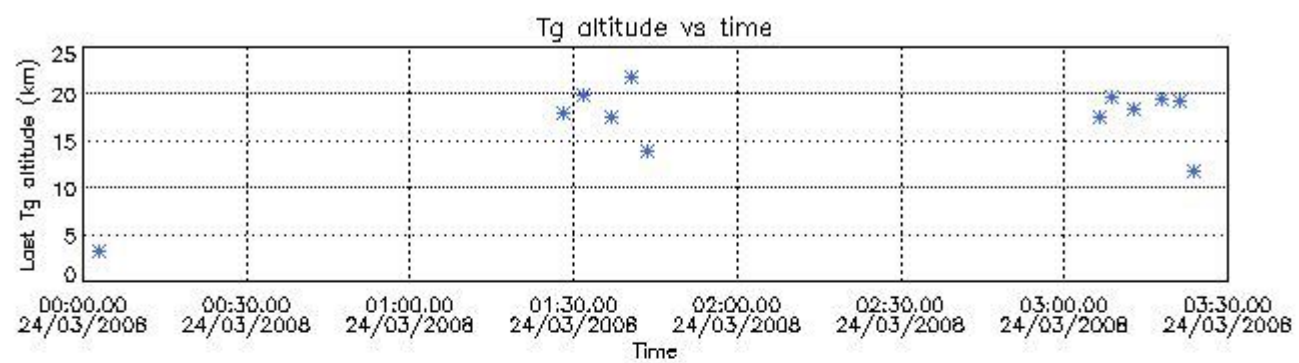

Tangent altitude at which the star is lost

6.3 Plot for BRIGHT limb products