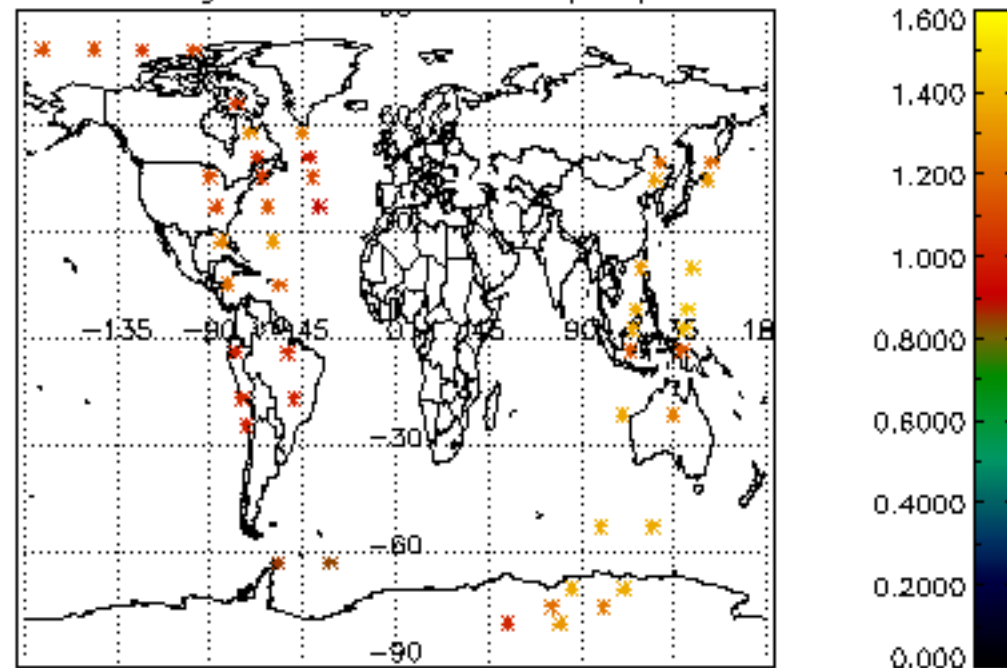

Percentage of datation errors per profile