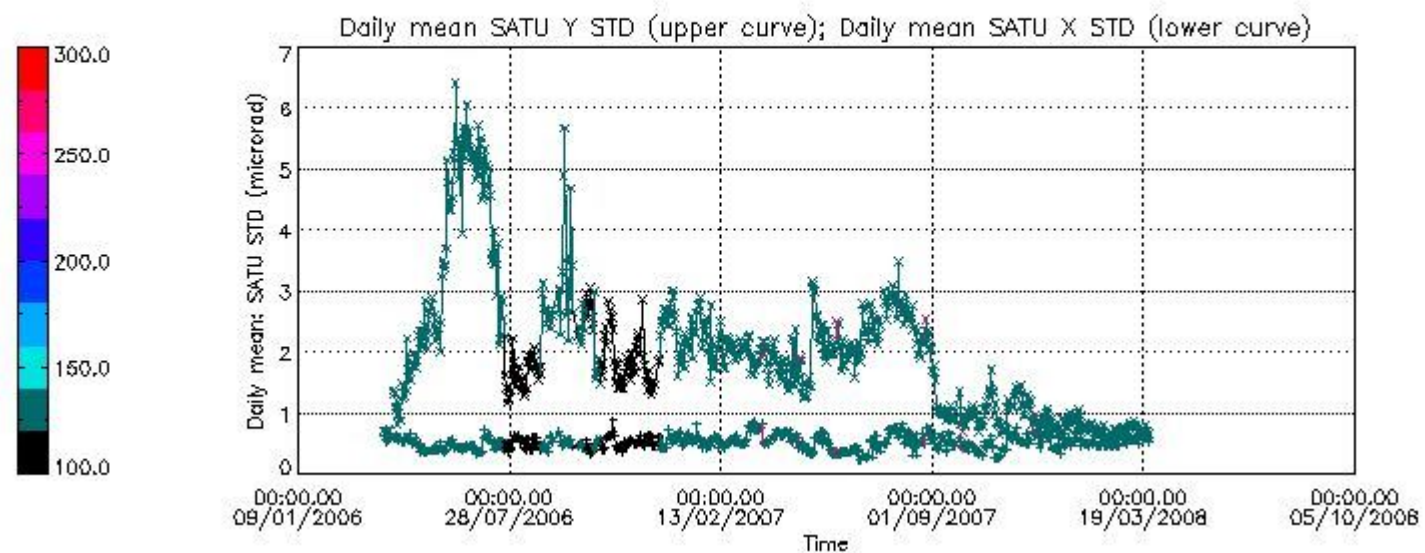

Number of data:	12600.	12600.	19450.	19450.

7.2.2 Trend of daily SATU NEA St. deviation since 1st April 2006 (dark limb)

The long term trend of the SATU 'X' and 'Y' standard deviations should be constant during the whole mission.

The colorbar represents the start tangent altitude (km) of the occultations.

Upper curve: STD of SATU Y axis

Lower curve: STD of SATU X axis

8. Auxiliary Data Files used for the production reported in section 2.4

The number reported in the third column indicates since which file (see list in section 2.4) the corresponding auxiliary file has been used. The fourth column is the date of those product files.

Type	Auxiliary Filename	Used since product	Used since product date
INST_PHYS_CHARACTERISTICS	GOM_INS_AXNIEC20050627_150713_20030716_120000_20100101_000000	1	24-MAR-2008 00:01:58
CALIBRATION_DATABASE	GOM_CAL_AXVIEC20080320_095048_20080317_000000_20100101_000000	1	24-MAR-2008 00:01:58
LEVEL-1B_PROC_CONFIG	GOM_PR1_AXNIEC20050627_151042_20020301_000000_20100101_000000	1	24-MAR-2008 00:01:58
STAR_CATALOGUE	GOM_CAT_AXVIEC20020121_161009_20020101_000000_20200101_000000	1	24-MAR-2008 00:01:58
STELLAR_SPECTRA_DATABANK	GOM_STS_AXNIEC20040308_103538_20020101_160000_20100101_000000	1	24-MAR-2008 00:01:58
ECMWF_FILE	AUX_ECF_AXNECM20080323_072115_20080323_210000_20080324_090000	1	24-MAR-2008 00:01:58
OPTIONAL_ECMWF_FILE	MISSING	1	24-MAR-2008 00:01:58
ORBIT_DATA_FILE	AUX_FPO_AXVPDS20080323_010113_20080322_192126_20080401_204739	1	24-MAR-2008 00:01:58
ORBIT_DATA_FILE	DOR_NAV_OPNPDE20080323_222723_000060572067_00087_31704_5266.N1	6	24-MAR-2008 00:15:34
ORBIT_DATA_FILE	DOR_NAV_OPNPDE20080324_001339_000057382067_00088_31705_5267.N1	29	24-MAR-2008 01:56:10