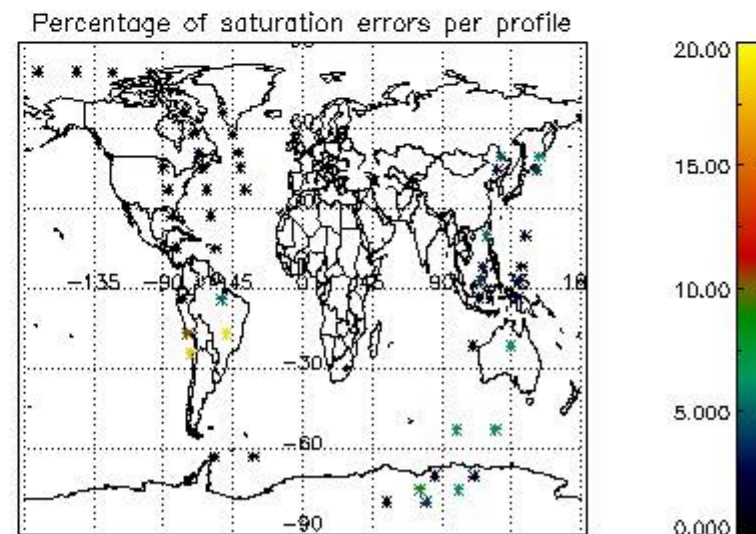

6. Statistics and plot of tangent altitude of the last measurement (DARK & BRIGHT products without errors)

6.1 Statistics on tangent altitude lost:

Statistics	DARK	BRIGHT	TWILIGHT
Mean:	16.681	21.074	NaN
St. deviation:	5.0493	3.5432	NaN
Maximum:	21.731	26.330	NaN
Minimum:	3.1422	8.5753	NaN
Number of data:	12.000	22.000	NaN

6.2 Plot for DARK limb products