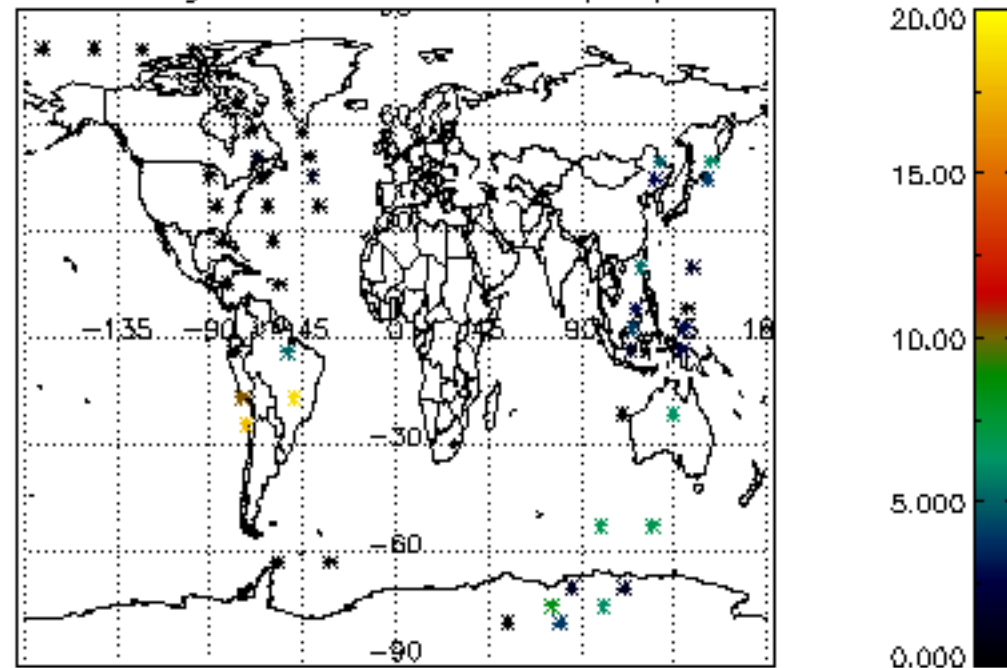

Percentage of cosmic ray hits per profile

Percentage of datation errors per profile

Percentage of star falling outside central band per profile

Percentage of saturation errors per profile

Tangent altitude at which the star is lost