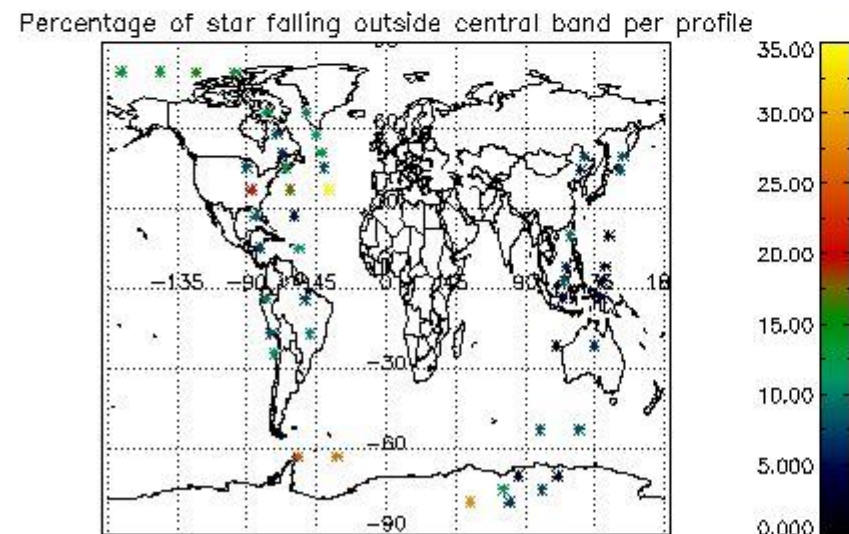

6. Statistics and plot of tangent altitude of the last measurement (DARK & BRIGHT products without errors)

6.1 Statistics on tangent altitude lost:

Statistics	DARK	BRIGHT	TWILIGHT
Mean:	16.681	21.074	NaN
St. deviation:	5.0493	3.5432	NaN
Maximum:	21.731	26.330	NaN
Minimum:	3.1422	8.5753	NaN
Number of data:	12.000	22.000	NaN

6.2 Plot for DARK limb products