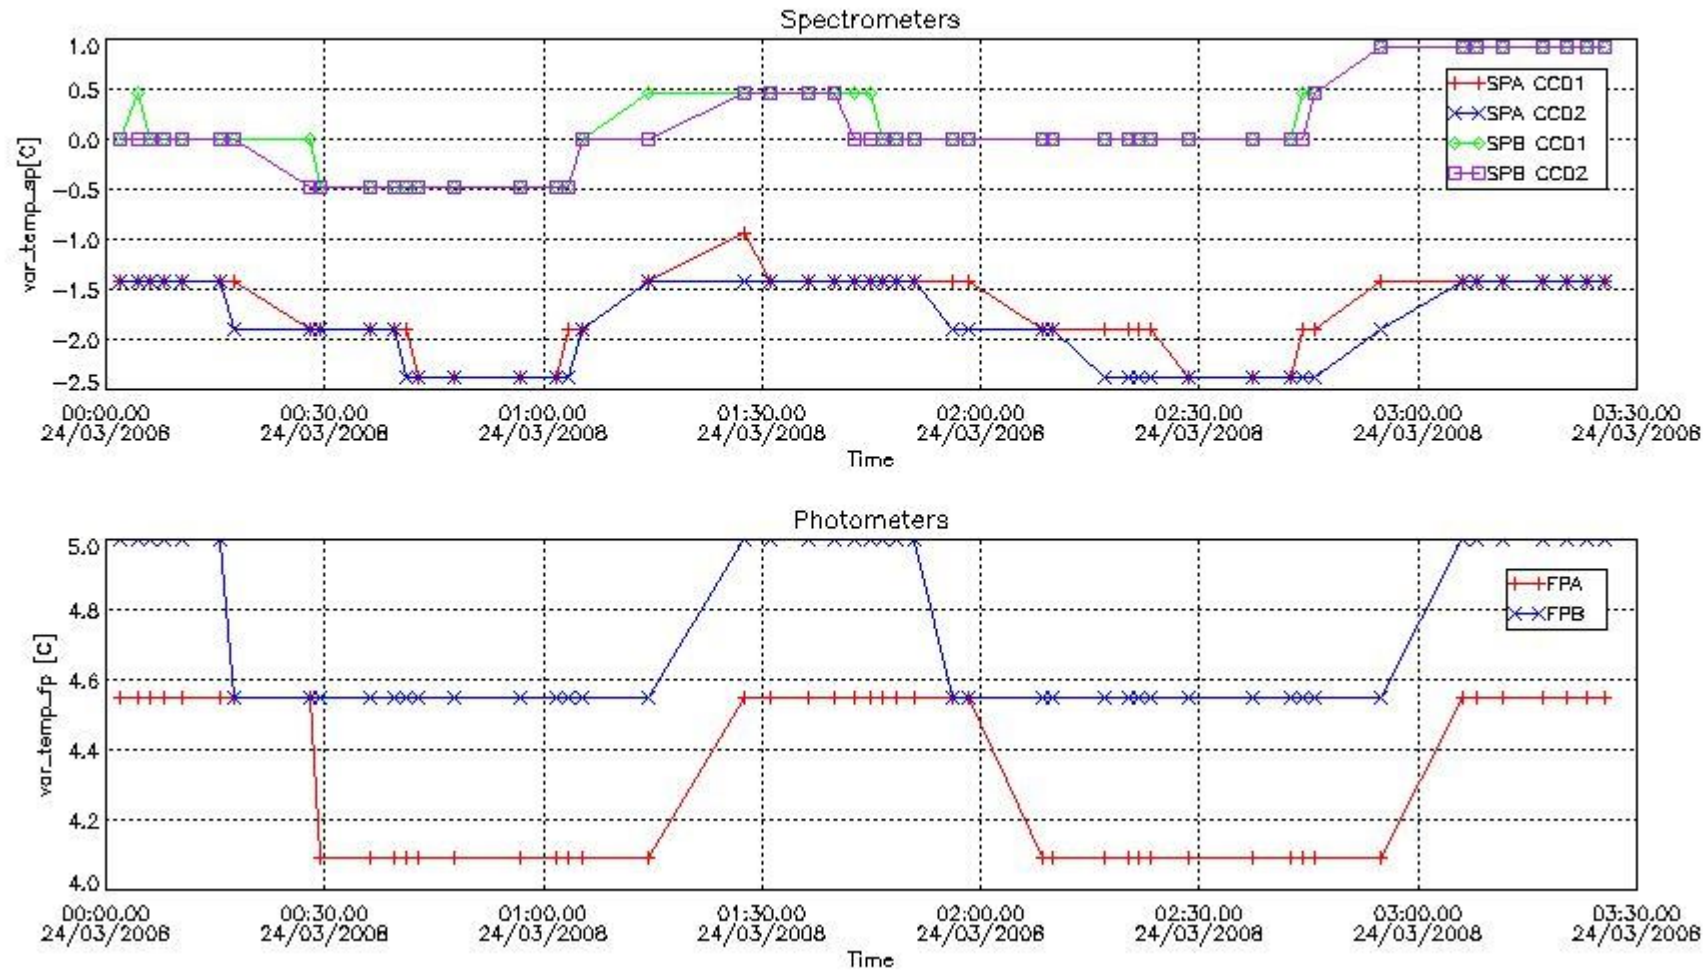

4. Overview of dark signal processing per product

The Dark Charge (DC) is a temperature-dependant signal added to the useful measurements and it is therefore subtracted from them during the processing. There are two phenomena that produce a continuous increase of the DC: the "hot pixels" (a pixel is "hot" when its DC exceeds by a significant amount its value measured on ground at the same temperature) and the "Random Telegraphic Signal" (abrupt change positive or negative of the CCD pixel signal, random in time, affecting only the DC part of the signal and not the photon generated signal).

In this section a list of products that did not use the Dark Sky Area (DSA) observation for the DC computation is given. It is also provided the mean DC plot per product for dark limb products with no error flag set.

4.1 All products used the DSA observation for the DC computation

4.2 Plot of mean dark charges per product: only products in DARK limb conditions without errors are used