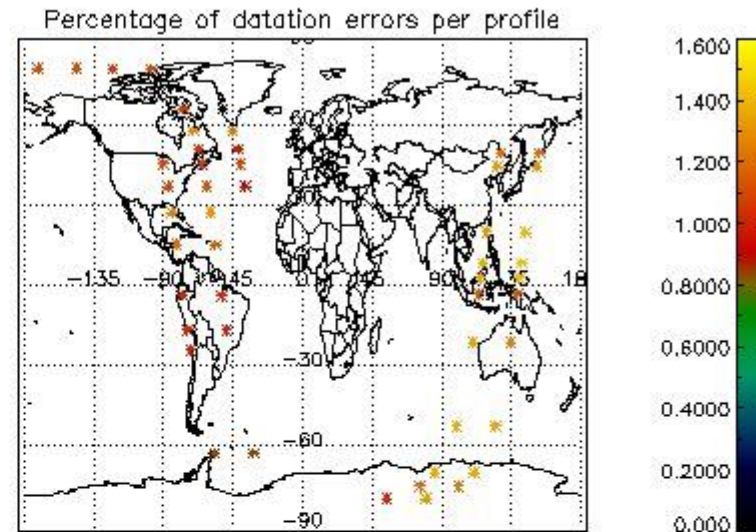

6. Statistics and plot of tangent altitude of the last measurement (DARK & BRIGHT products without errors)

6.1 Statistics on tangent altitude lost:

Statistics	DARK	BRIGHT	TWILIGHT
Mean:	16.681	21.074	NaN
St. deviation:	5.0493	3.5432	NaN
Maximum:	21.731	26.330	NaN
Minimum:	3.1422	8.5753	NaN
Number of data:	12.000	22.000	NaN

6.2 Plot for DARK limb products