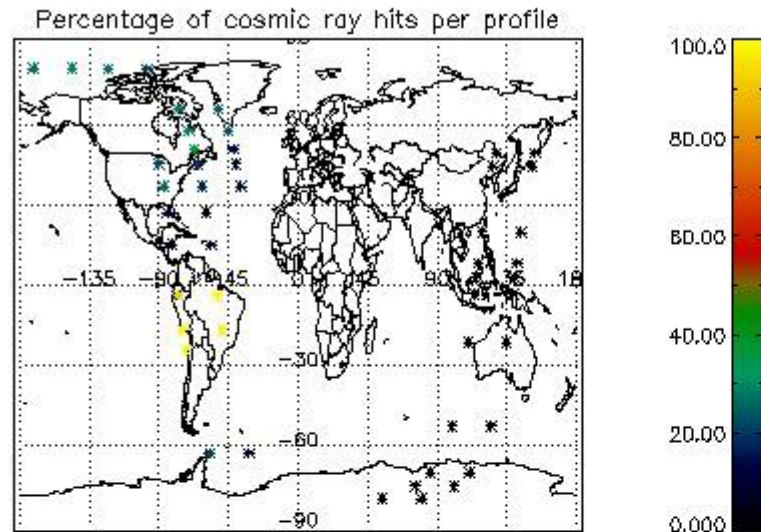

6. Statistics and plot of tangent altitude of the last measurement (DARK & BRIGHT products without errors)

6.1 Statistics on tangent altitude lost:

Statistics	DARK	BRIGHT	TWILIGHT
Mean:	16.681	21.074	NaN
St. deviation:	5.0493	3.5432	NaN
Maximum:	21.731	26.330	NaN
Minimum:	3.1422	8.5753	NaN
Number of data:	12.000	22.000	NaN

6.2 Plot for DARK limb products