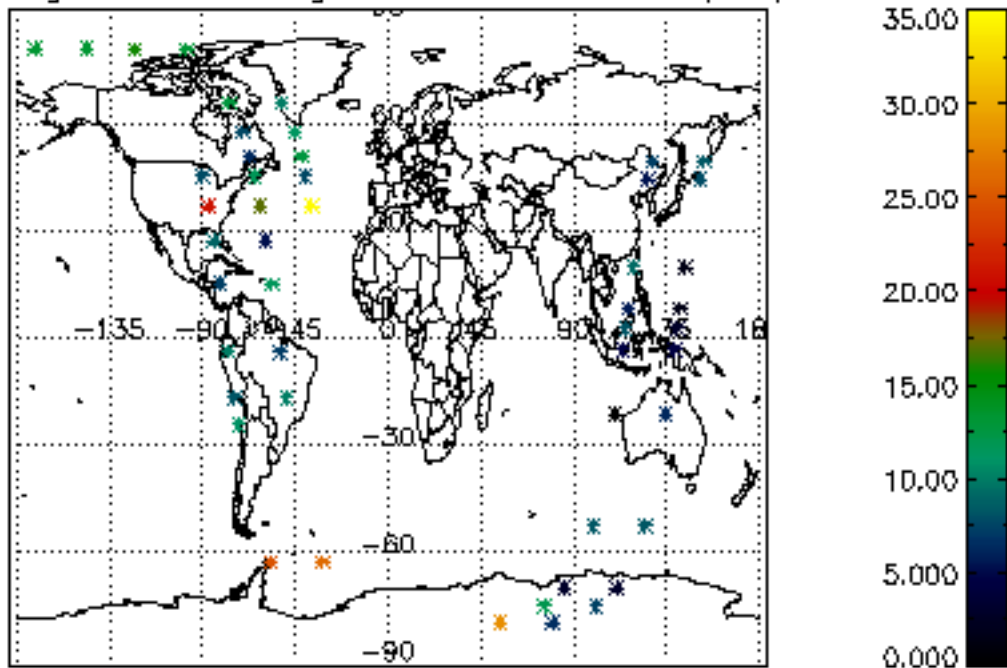

Percentage of star falling outside central band per profile