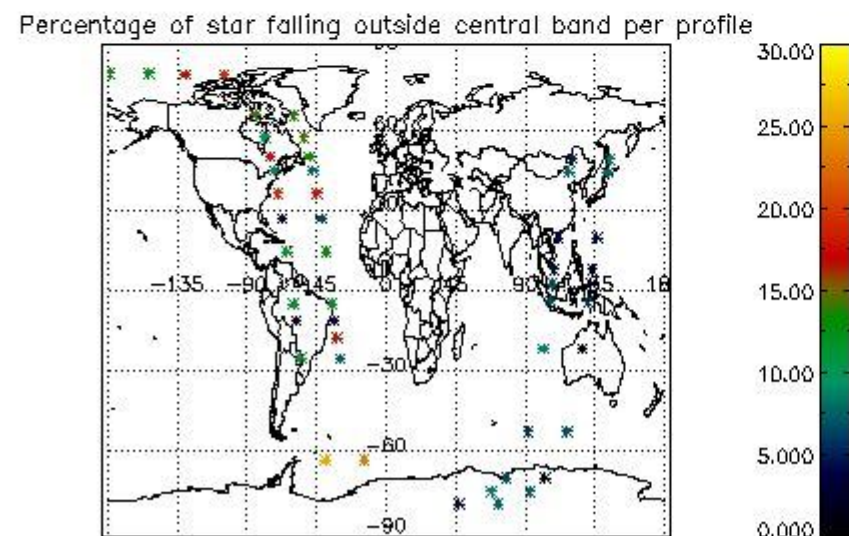

6. Statistics and plot of tangent altitude of the last measurement (DARK & BRIGHT products without errors)

6.1 Statistics on tangent altitude lost:

Statistics	DARK	BRIGHT	TWILIGHT
Mean:	18.349	21.899	NaN
St. deviation:	3.2304	2.5744	NaN
Maximum:	22.588	28.872	NaN
Minimum:	13.237	18.395	NaN
Number of data:	14.000	22.000	NaN

6.2 Plot for DARK limb products