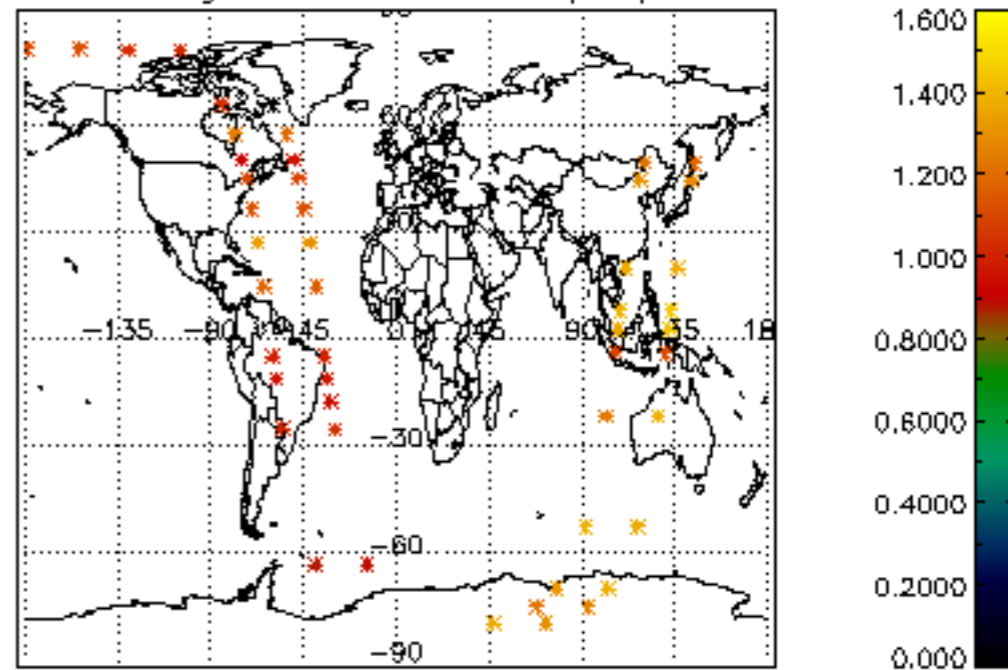

Percentage of datation errors per profile