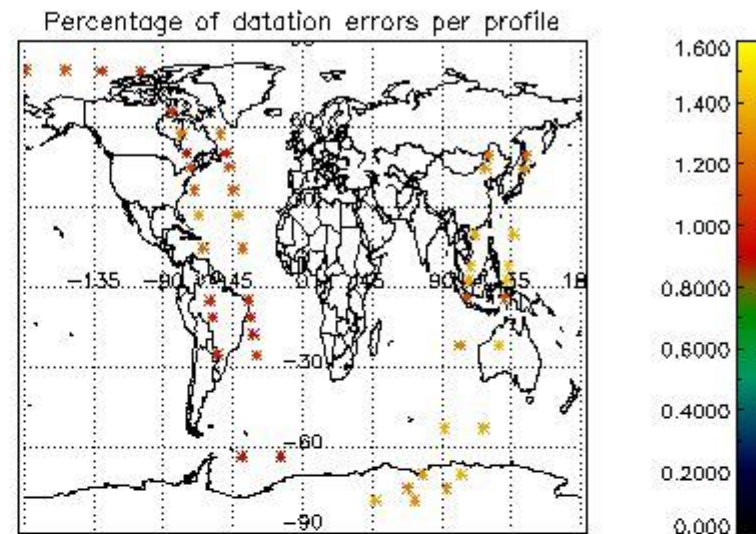

6. Statistics and plot of tangent altitude of the last measurement (DARK & BRIGHT products without errors)

6.1 Statistics on tangent altitude lost:

Statistics	DARK	BRIGHT	TWILIGHT
Mean:	18.349	21.899	NaN
St. deviation:	3.2304	2.5744	NaN
Maximum:	22.588	28.872	NaN
Minimum:	13.237	18.395	NaN
Number of data:	14.000	22.000	NaN

6.2 Plot for DARK limb products