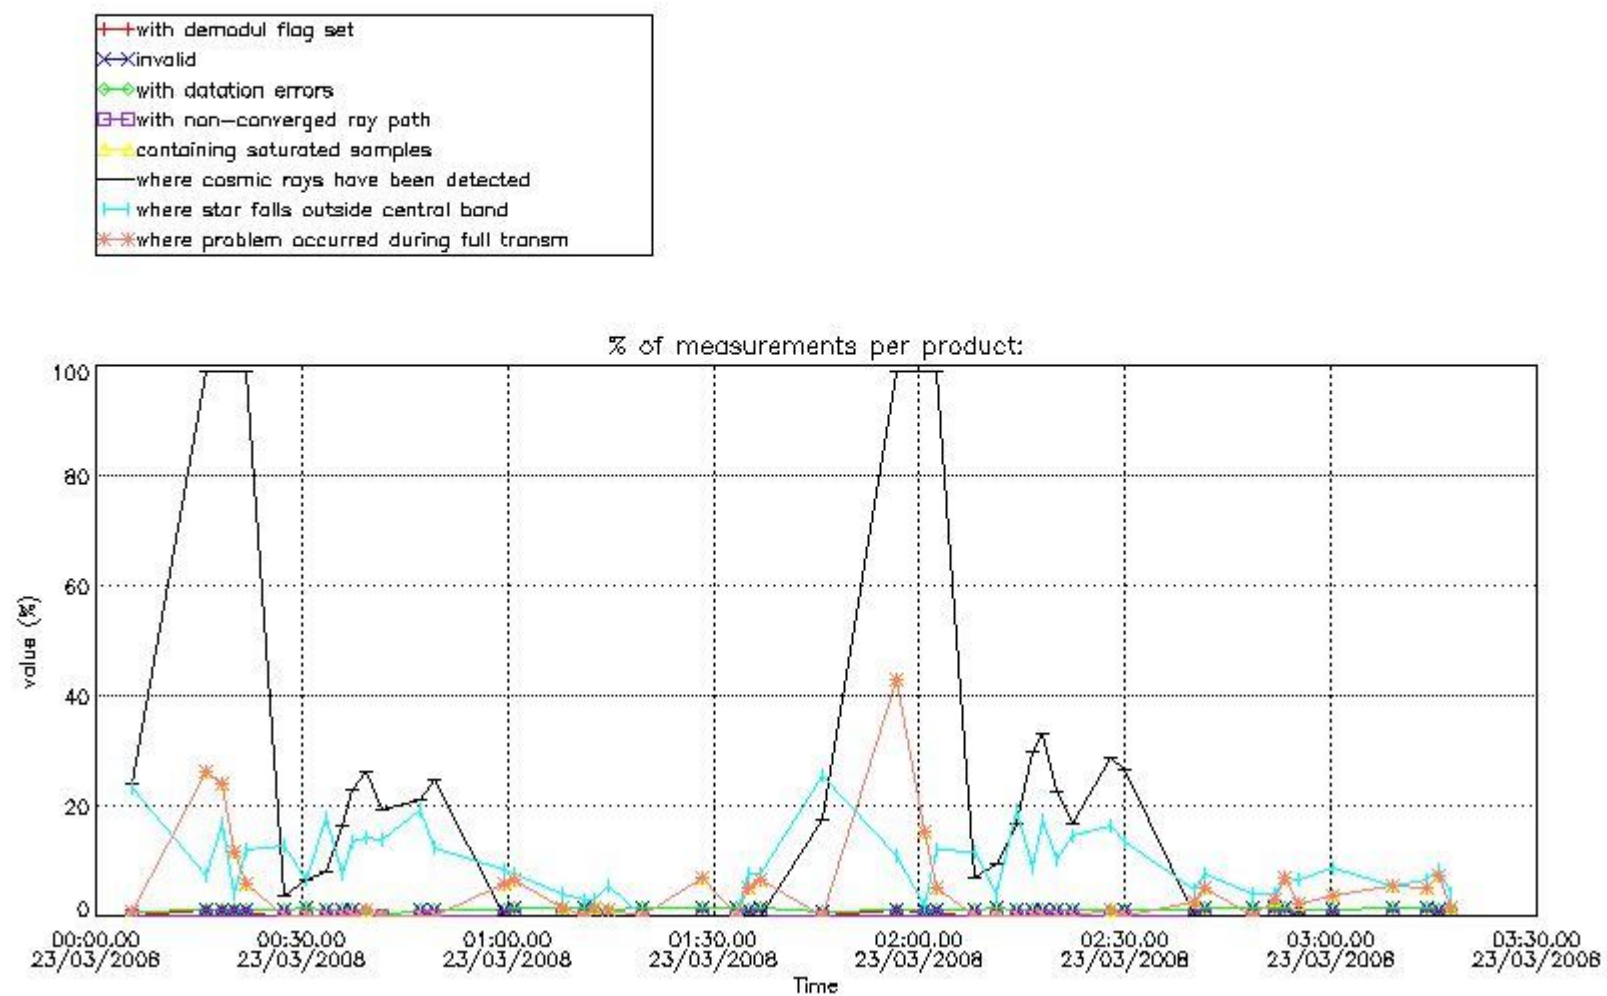

At least one measurement with demodulation flag set:	22.4490 %
Reference spectrum computed from DB:	0.00000 %
Reference spectrum with small number of measurements:	0.00000 %
SATU data not used:	0.00000 %

5.2 Plot quality information per product (time dependant)

5.3 Plot quality information per product (world map)