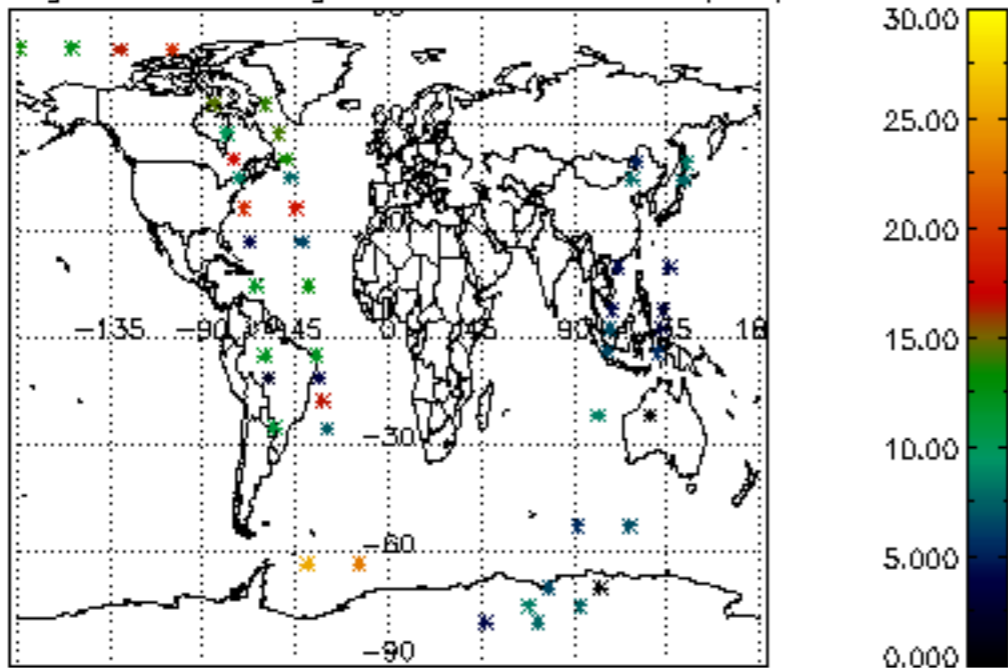

Percentage of star falling outside central band per profile