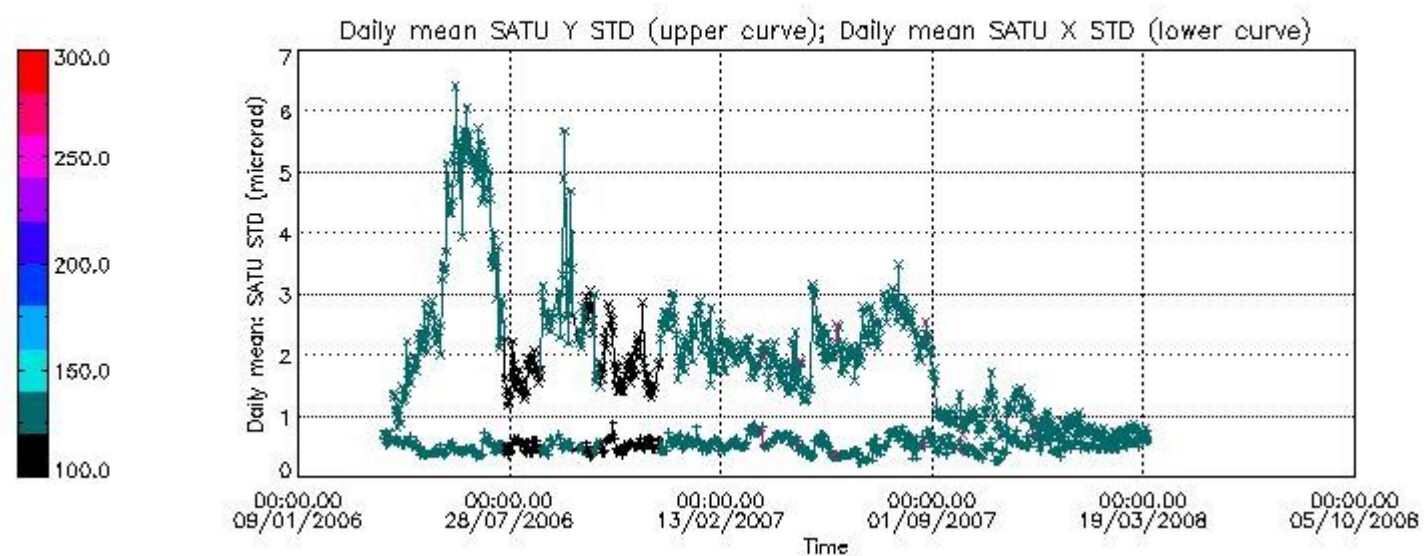

Number of data:	15500.	15500.	19500.	19500.

7.2.2 Trend of daily SATU NEA St. deviation since 1st April 2006 (dark limb)

The long term trend of the SATU 'X' and 'Y' standard deviations should be constant during the whole mission.

The colorbar represents the start tangent altitude (km) of the occultations.

Upper curve: STD of SATU Y axis

Lower curve: STD of SATU X axis

8. Auxiliary Data Files used for the production reported in section 2.4

The number reported in the third column indicates since which file (see list in section 2.4) the corresponding auxiliary file has been used. The fourth column is the date of those product files.

Type	Auxiliary Filename	Used since product	Used since product date
INST_PHYS_CHARACTERISTICS	GOM_INS_AXNIEC20050627_150713_20030716_120000_20100101_000000	1	23-MAR-2008 00:05:15
CALIBRATION_DATABASE	GOM_CAL_AXVIEC20080320_095048_20080317_000000_20100101_000000	1	23-MAR-2008 00:05:15
LEVEL-1B_PROC_CONFIG	GOM_PR1_AXNIEC20050627_151042_20020301_000000_20100101_000000	1	23-MAR-2008 00:05:15
STAR_CATALOGUE	GOM_CAT_AXVIEC20020121_161009_20020101_000000_20200101_000000	1	23-MAR-2008 00:05:15
STELLAR_SPECTRA_DATABANK	GOM_STS_AXNIEC20040308_103538_20020101_160000_20100101_000000	1	23-MAR-2008 00:05:15
ECMWF_FILE	AUX_ECF_AXNECM20080322_072113_20080322_210000_20080323_090000	1	23-MAR-2008 00:05:15
OPTIONAL_ECMWF_FILE	MISSING	1	23-MAR-2008 00:05:15
ORBIT_DATA_FILE	DOR_NAV_OPNPDE20080322_211308_000063762067_00072_31689_5261.N1	1	23-MAR-2008 00:05:15
ORBIT_DATA_FILE	DOR_NAV_OPNPDE20080322_230442_000057382067_00073_31690_5262.N1	13	23-MAR-2008 00:47:08
ORBIT_DATA_FILE	DOR_NAV_OPNPDE20080323_004539_000057382067_00074_31691_5263.N1	38	23-MAR-2008 02:29:51