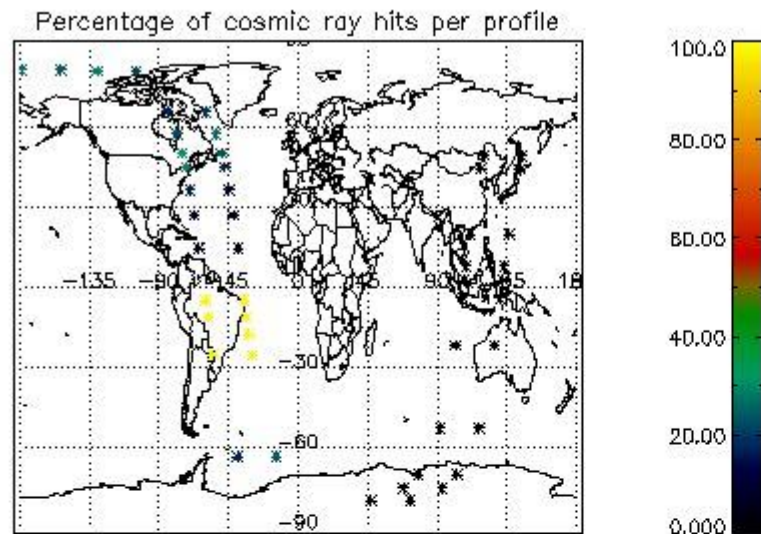

6. Statistics and plot of tangent altitude of the last measurement (DARK & BRIGHT products without errors)

6.1 Statistics on tangent altitude lost:

Statistics	DARK	BRIGHT	TWILIGHT
Mean:	18.349	21.899	NaN
St. deviation:	3.2304	2.5744	NaN
Maximum:	22.588	28.872	NaN
Minimum:	13.237	18.395	NaN
Number of data:	14.000	22.000	NaN

6.2 Plot for DARK limb products