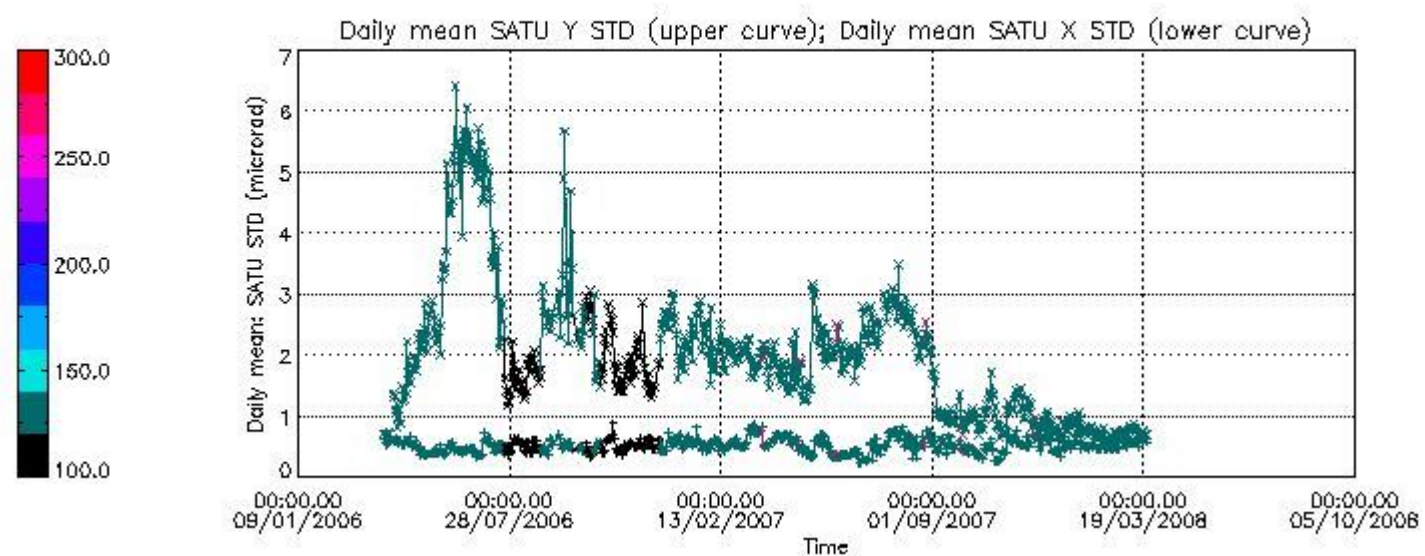

Number of data:	12350.	12350.	21550.	21550.

7.2.2 Trend of daily SATU NEA St. deviation since 1st April 2006 (dark limb)

The long term trend of the SATU 'X' and 'Y' standard deviations should be constant during the whole mission.

The colorbar represents the start tangent altitude (km) of the occultations.

Upper curve: STD of SATU Y axis

Lower curve: STD of SATU X axis

8. Auxiliary Data Files used for the production reported in section 2.4

The number reported in the third column indicates since which file (see list in section 2.4) the corresponding auxiliary file has been used. The fourth column is the date of those product files.

Type	Auxiliary Filename	Used since product	Used since product date
INST_PHYS_CHARACTERISTICS	GOM_INS_AXNIEC20050627_150713_20030716_120000_20100101_000000	1	22-MAR-2008 00:02:18
CALIBRATION_DATABASE	GOM_CAL_AXVIEC20080320_095048_20080317_000000_20100101_000000	1	22-MAR-2008 00:02:18
LEVEL-1B_PROC_CONFIG	GOM_PR1_AXNIEC20050627_151042_20020301_000000_20100101_000000	1	22-MAR-2008 00:02:18
STAR_CATALOGUE	GOM_CAT_AXVIEC20020121_161009_20020101_000000_20200101_000000	1	22-MAR-2008 00:02:18
STELLAR_SPECTRA_DATABANK	GOM_STS_AXNIEC20040308_103538_20020101_160000_20100101_000000	1	22-MAR-2008 00:02:18
ECMWF_FILE	AUX_ECF_AXNECM20080321_072113_20080321_210000_20080322_090000	1	22-MAR-2008 00:02:18
ECMWF_FILE	AUX_ECF_AXNECM20080321_192116_20080322_030000_20080322_150000	39	22-MAR-2008 03:01:27
OPTIONAL_ECMWF_FILE	MISSING	1	22-MAR-2008 00:02:18
ORBIT_DATA_FILE	DOR_NAV_OPNPDE20080321_215027_000060572067_00058_31675_5255.N1	1	22-MAR-2008 00:02:18
ORBIT_DATA_FILE	DOR_NAV_OPNPDE20080321_233124_000057382067_00059_31676_5256.N1	17	22-MAR-2008 01:18:42
ORBIT_DATA_FILE	DOR_NAV_OPNPDE20080322_011740_000057382067_00060_31677_5257.N1	39	22-MAR-2008 03:01:27