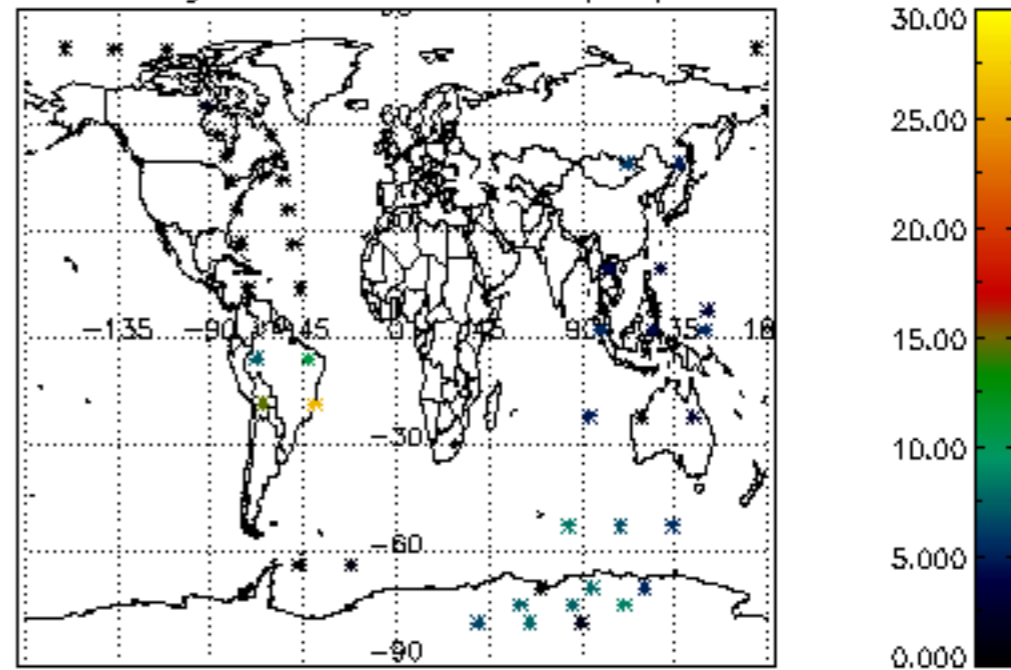

Percentage of cosmic ray hits per profile

Percentage of datation errors per profile

Percentage of star falling outside central band per profile

Percentage of saturation errors per profile

Tangent altitude at which the star is lost