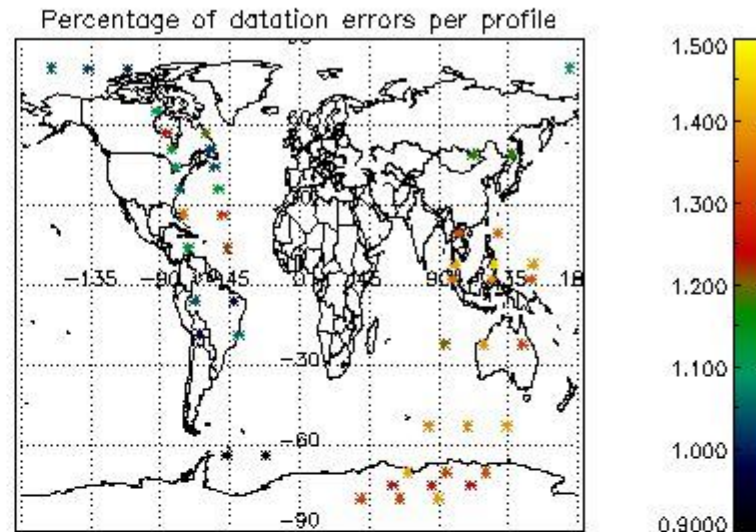

6. Statistics and plot of tangent altitude of the last measurement (DARK & BRIGHT products without errors)

6.1 Statistics on tangent altitude lost:

Statistics	DARK	BRIGHT	TWILIGHT
Mean:	17.454	21.358	NaN
St. deviation:	3.6912	2.6561	NaN
Maximum:	23.411	28.548	NaN
Minimum:	9.3036	18.620	NaN
Number of data:	12.000	25.000	NaN

6.2 Plot for DARK limb products