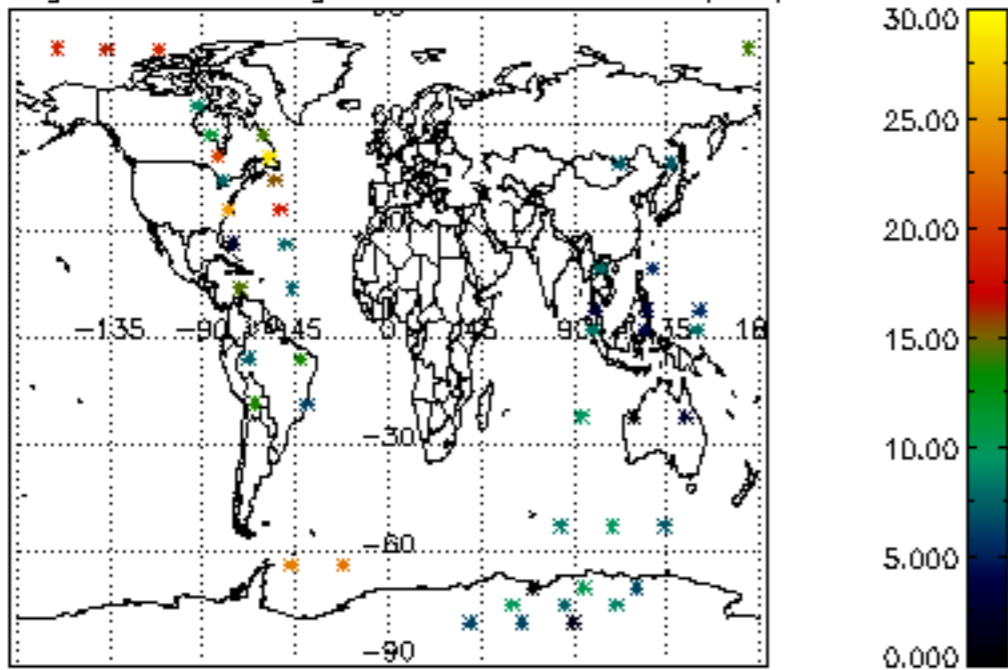

Percentage of star falling outside central band per profile