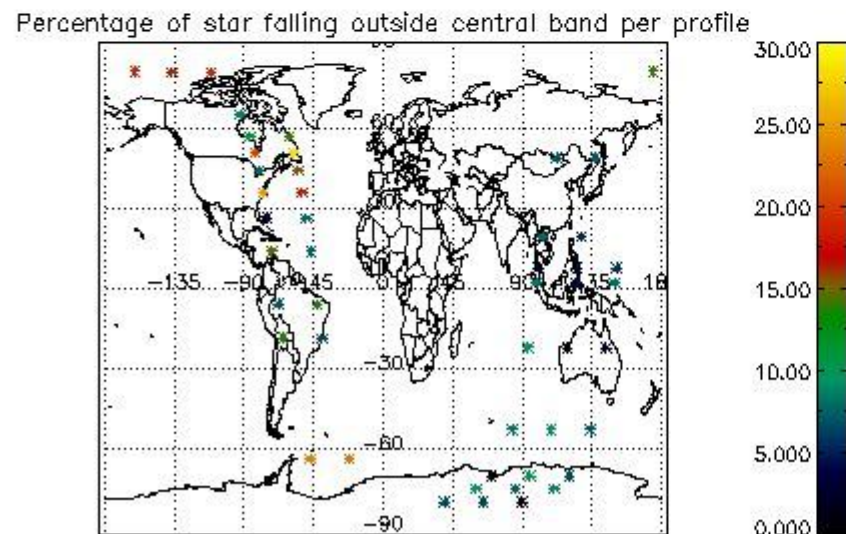

6. Statistics and plot of tangent altitude of the last measurement (DARK & BRIGHT products without errors)

6.1 Statistics on tangent altitude lost:

Statistics	DARK	BRIGHT	TWILIGHT
Mean:	17.454	21.358	NaN
St. deviation:	3.6912	2.6561	NaN
Maximum:	23.411	28.548	NaN
Minimum:	9.3036	18.620	NaN
Number of data:	12.000	25.000	NaN

6.2 Plot for DARK limb products