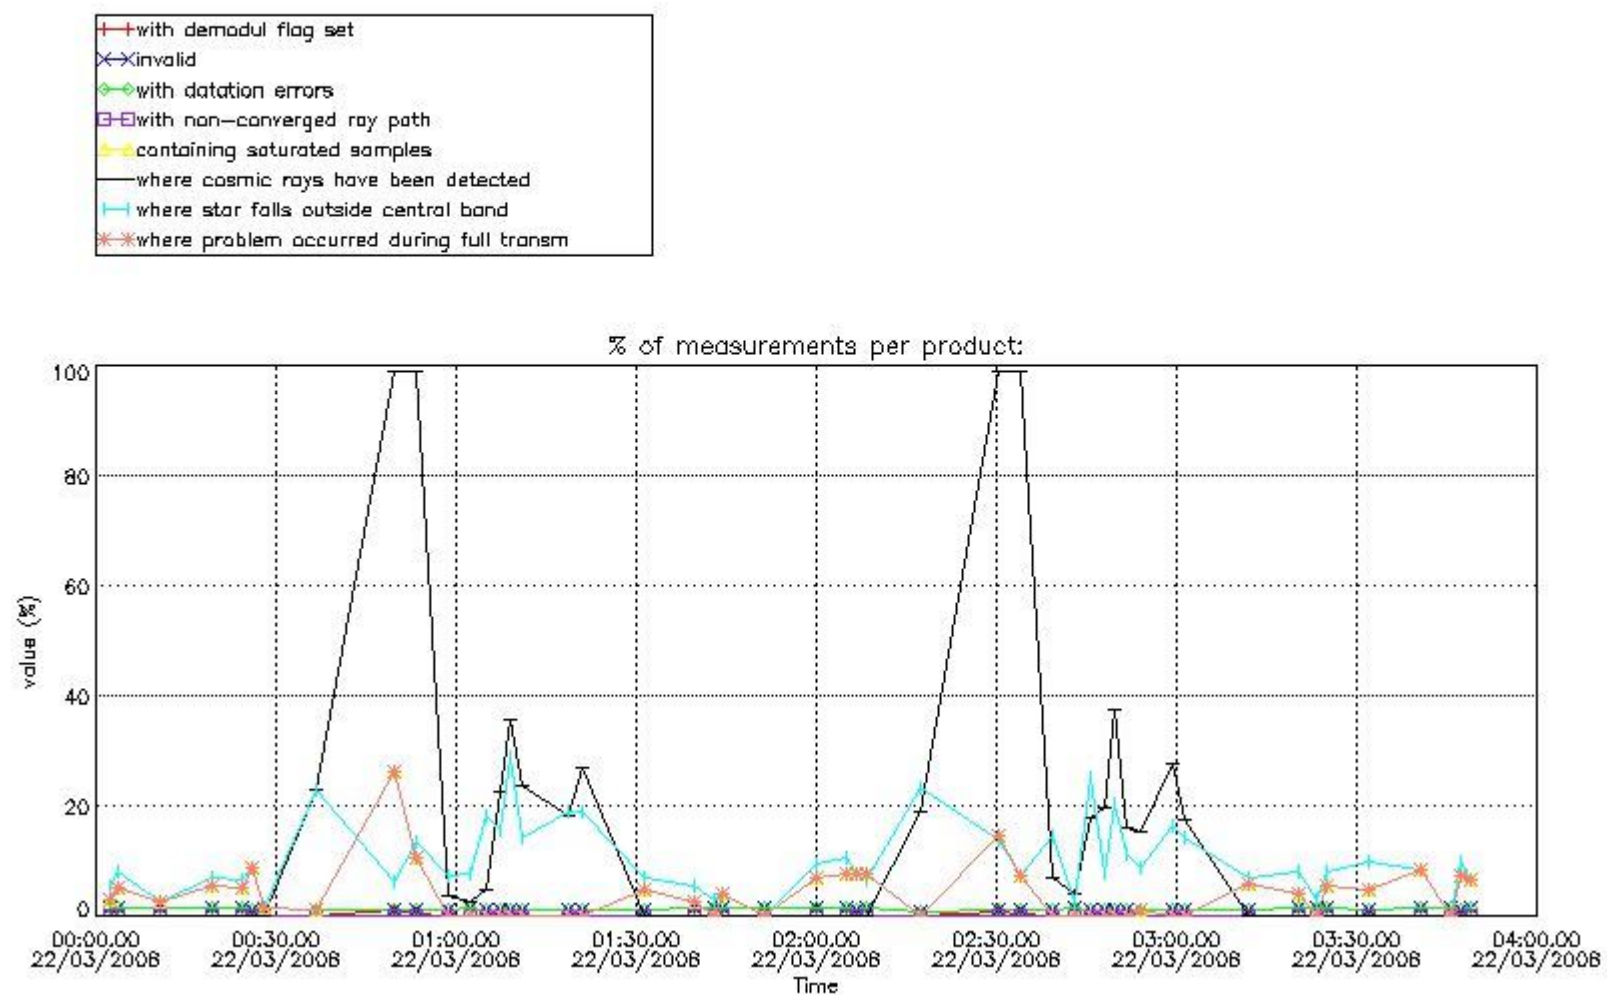

At least one measurement with demodulation flag set:	14.5833 %
Reference spectrum computed from DB:	0.00000 %
Reference spectrum with small number of measurements:	0.00000 %
SATU data not used:	0.00000 %

5.2 Plot quality information per product (time dependant)

5.3 Plot quality information per product (world map)