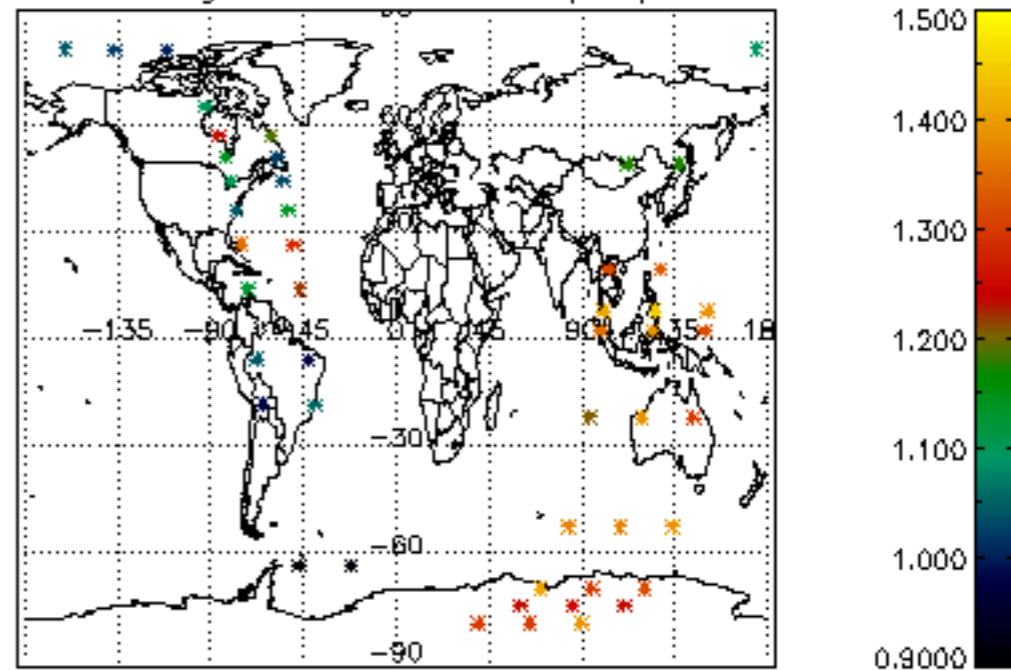

Percentage of datation errors per profile