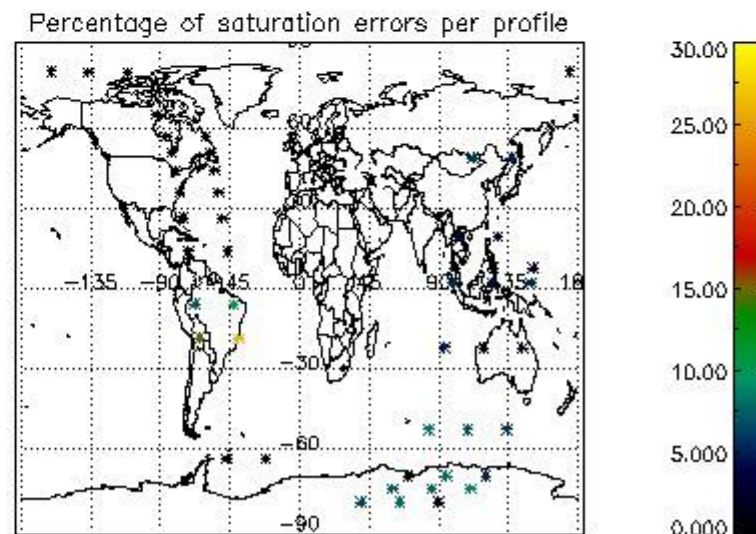

6. Statistics and plot of tangent altitude of the last measurement (DARK & BRIGHT products without errors)

6.1 Statistics on tangent altitude lost:

Statistics	DARK	BRIGHT	TWILIGHT
Mean:	17.454	21.358	NaN
St. deviation:	3.6912	2.6561	NaN
Maximum:	23.411	28.548	NaN
Minimum:	9.3036	18.620	NaN
Number of data:	12.000	25.000	NaN

6.2 Plot for DARK limb products