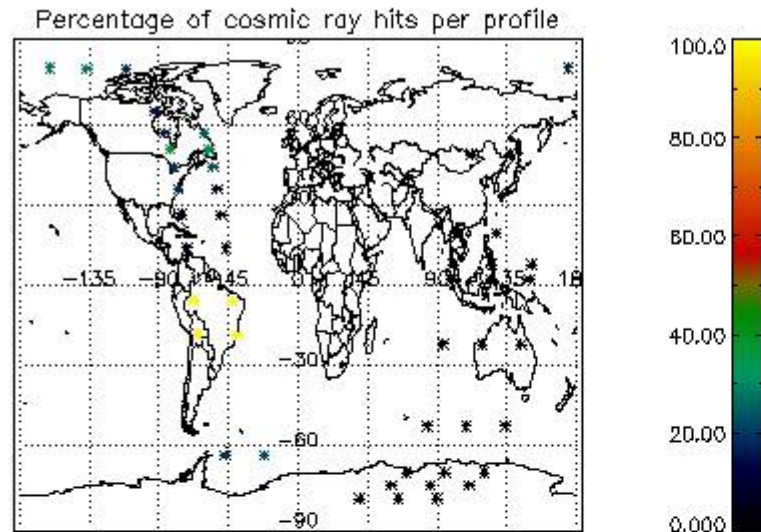

6. Statistics and plot of tangent altitude of the last measurement (DARK & BRIGHT products without errors)

6.1 Statistics on tangent altitude lost:

Statistics	DARK	BRIGHT	TWILIGHT
Mean:	17.454	21.358	NaN
St. deviation:	3.6912	2.6561	NaN
Maximum:	23.411	28.548	NaN
Minimum:	9.3036	18.620	NaN
Number of data:	12.000	25.000	NaN

6.2 Plot for DARK limb products