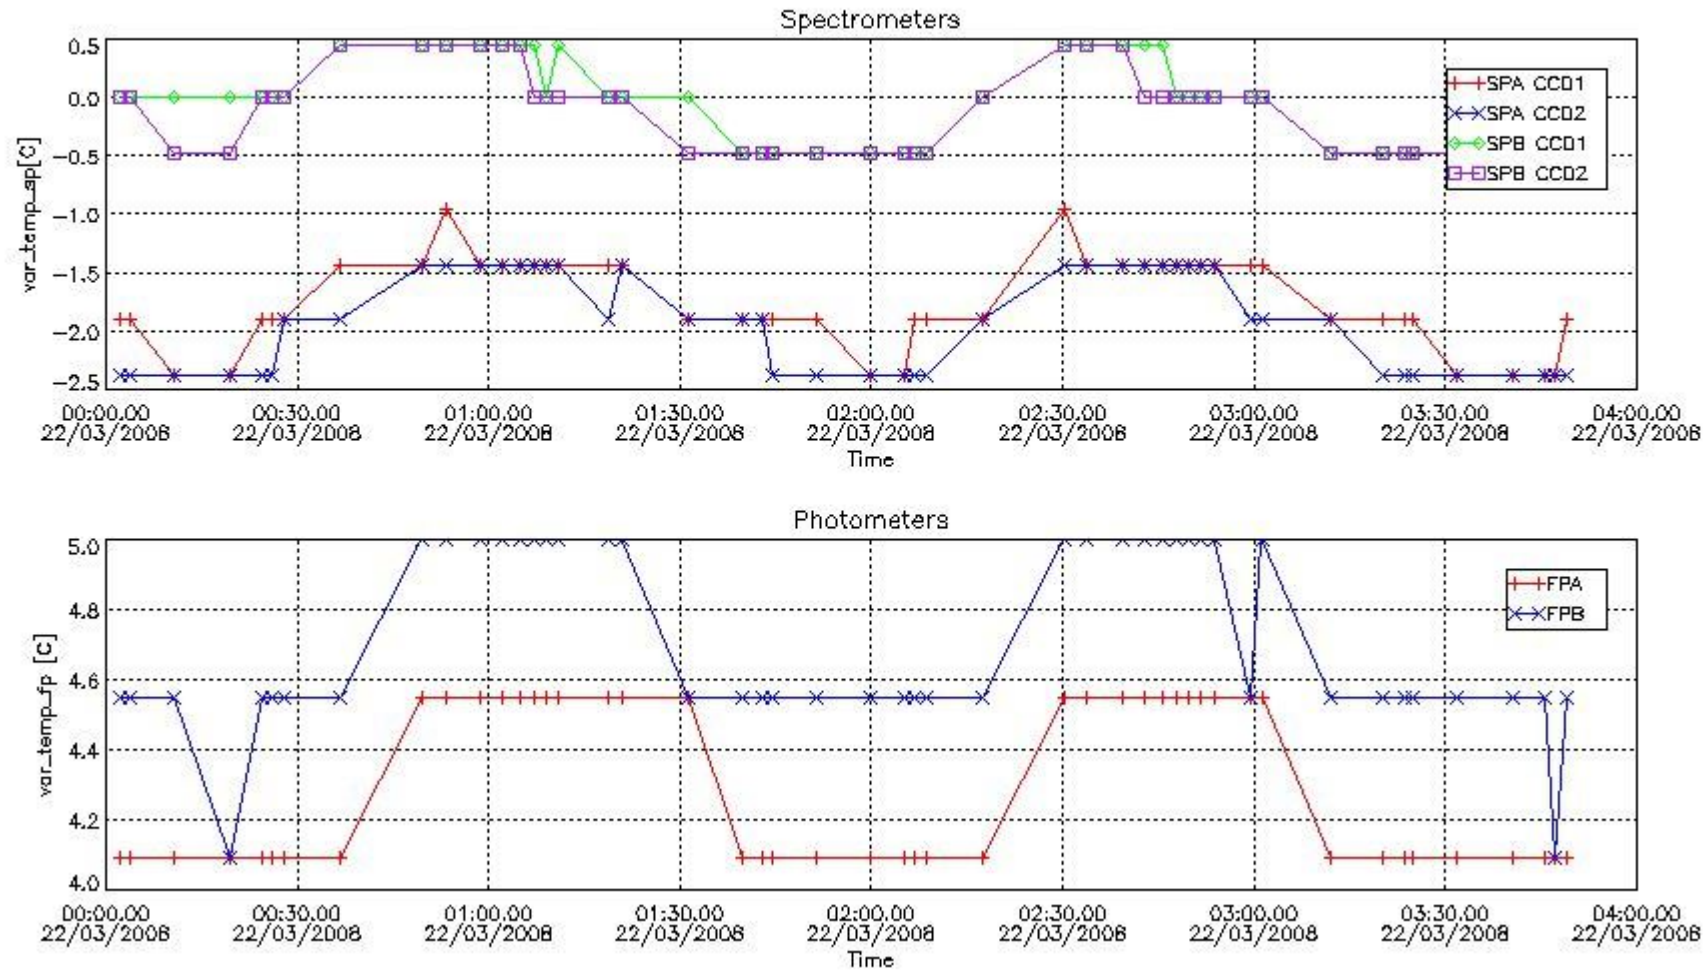

4. Overview of dark signal processing per product

The Dark Charge (DC) is a temperature-dependant signal added to the useful measurements and it is therefore subtracted from them during the processing. There are two phenomena that produce a continuous increase of the DC: the "hot pixels" (a pixel is "hot" when its DC exceeds by a significant amount its value measured on ground at the same temperature) and the "Random Telegraphic Signal" (abrupt change positive or negative of the CCD pixel signal, random in time, affecting only the DC part of the signal and not the photon generated signal).

In this section a list of products that did not use the Dark Sky Area (DSA) observation for the DC computation is given. It is also provided the mean DC plot per product for dark limb products with no error flag set.

4.1 These products did not use the DSA observation for DC computation:

Product name	DC information
GOM_TRA_1PNPDE20080322_030127_000000462067_00061_31678_0788.N1	DC map used
GOM_TRA_1PNPDE20080322_031154_000000432067_00061_31678_0789.N1	DC map used
GOM_TRA_1PNPDE20080322_032013_000000382067_00061_31678_0790.N1	DC map used
GOM_TRA_1PNPDE20080322_032329_000000362067_00061_31678_0791.N1	DC map used
GOM_TRA_1PNPDE20080322_032501_000000372067_00061_31678_0792.N1	DC map used
GOM_TRA_1PNPDE20080322_033151_000000422067_00061_31678_0793.N1	DC map used
GOM_TRA_1PNPDE20080322_034032_000000372067_00061_31678_0794.N1	DC map used
GOM_TRA_1PNPDE20080322_034541_000000362067_00061_31678_0795.N1	DC map used
GOM_TRA_1PNPDE20080322_034716_000000412067_00061_31678_0796.N1	DC map used
GOM_TRA_1PNPDE20080322_034905_000000392067_00061_31678_0797.N1	DC map used

4.2 Plot of mean dark charges per product: only products in DARK limb conditions without errors are used