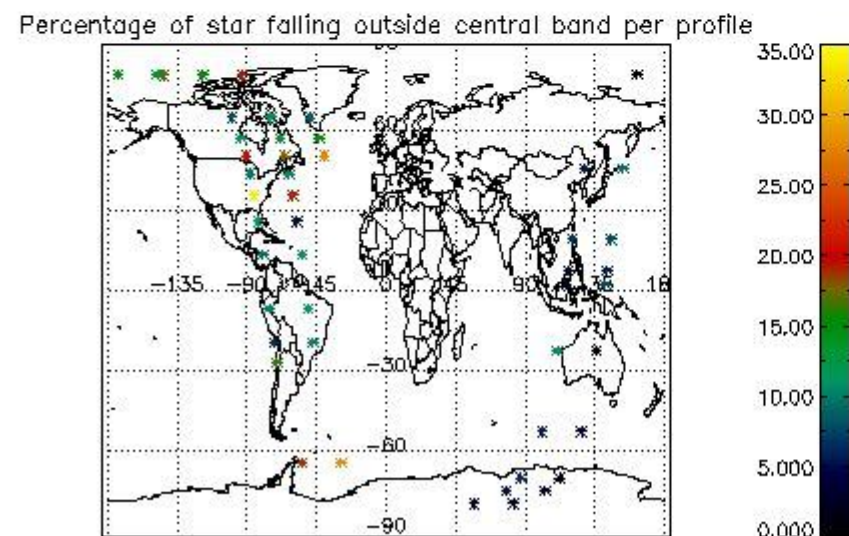

6. Statistics and plot of tangent altitude of the last measurement (DARK & BRIGHT products without errors)

6.1 Statistics on tangent altitude lost:

Statistics	DARK	BRIGHT	TWILIGHT
Mean:	16.868	22.200	NaN
St. deviation:	4.5279	2.5802	NaN
Maximum:	21.680	27.663	NaN
Minimum:	3.5456	17.998	NaN
Number of data:	13.000	18.000	NaN

6.2 Plot for DARK limb products