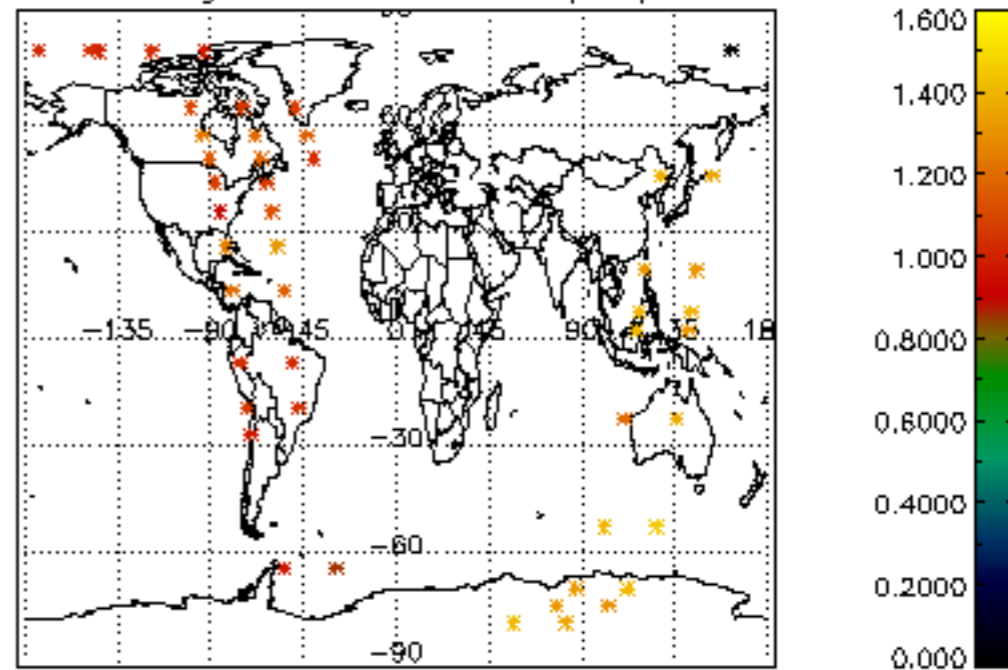

Percentage of datation errors per profile