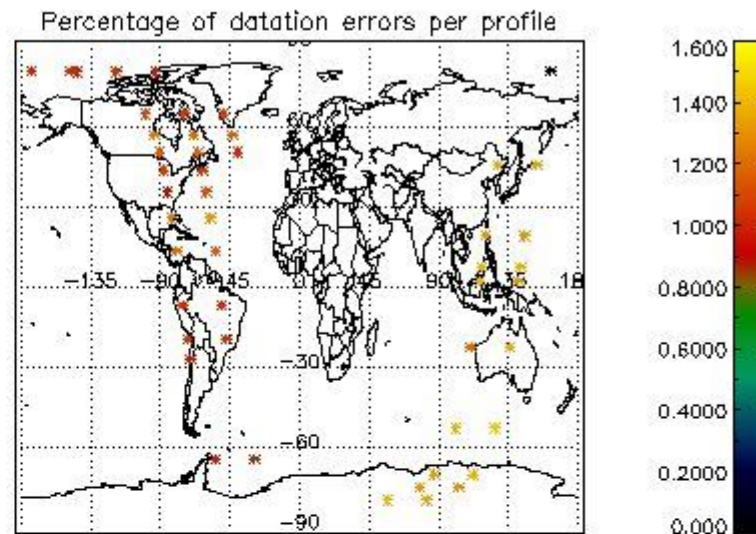

6. Statistics and plot of tangent altitude of the last measurement (DARK & BRIGHT products without errors)

6.1 Statistics on tangent altitude lost:

Statistics	DARK	BRIGHT	TWILIGHT
Mean:	16.868	22.200	NaN
St. deviation:	4.5279	2.5802	NaN
Maximum:	21.680	27.663	NaN
Minimum:	3.5456	17.998	NaN
Number of data:	13.000	18.000	NaN

6.2 Plot for DARK limb products