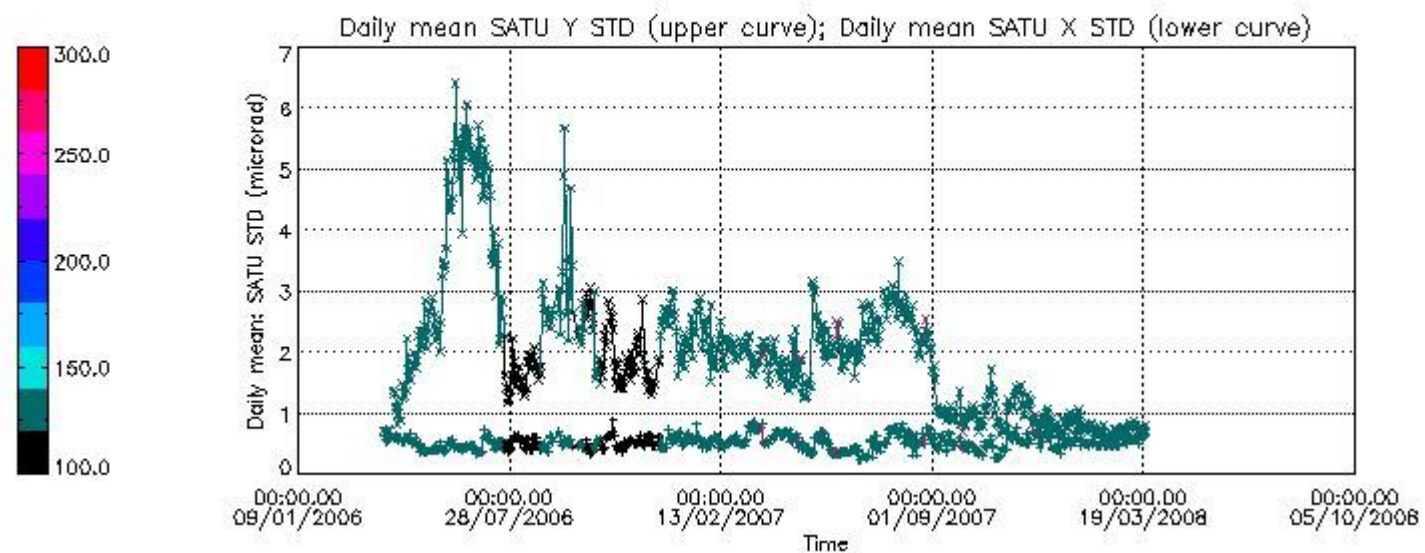

Number of data:	13700.	13700.	15250.	15250.

7.2.2 Trend of daily SATU NEA St. deviation since 1st April 2006 (dark limb)

The long term trend of the SATU 'X' and 'Y' standard deviations should be constant during the whole mission.

The colorbar represents the start tangent altitude (km) of the occultations.

Upper curve: STD of SATU Y axis

Lower curve: STD of SATU X axis

8. Auxiliary Data Files used for the production reported in section 2.4

The number reported in the third column indicates since which file (see list in section 2.4) the corresponding auxiliary file has been used. The fourth column is the date of those product files.

Type	Auxiliary Filename	Used since product	Used since product date
INST_PHYS_CHARACTERISTICS	GOM_INS_AXNIEC20050627_150713_20030716_120000_20100101_000000	1	21-MAR-2008 00:00:03
CALIBRATION_DATABASE	GOM_CAL_AXVIEC20080320_095048_20080317_000000_20100101_000000	1	21-MAR-2008 00:00:03
LEVEL-1B_PROC_CONFIG	GOM_PR1_AXNIEC20050627_151042_20020301_000000_20100101_000000	1	21-MAR-2008 00:00:03
STAR_CATALOGUE	GOM_CAT_AXVIEC20020121_161009_20020101_000000_20200101_000000	1	21-MAR-2008 00:00:03
STELLAR_SPECTRA_DATABANK	GOM_STS_AXNIEC20040308_103538_20020101_160000_20100101_000000	1	21-MAR-2008 00:00:03
ECMWF_FILE	AUX_ECF_AXNECM20080320_072115_20080320_210000_20080321_090000	1	21-MAR-2008 00:00:03
OPTIONAL_ECMWF_FILE	MISSING	1	21-MAR-2008 00:00:03
ORBIT_DATA_FILE	AUX_FPO_AXVPDS20080320_010112_20080319_191541_20080329_204154	1	21-MAR-2008 00:00:03
ORBIT_DATA_FILE	DOR_NAV_OPNPDE20080320_222227_000060572067_00044_31661_5251.N1	4	21-MAR-2008 00:09:39
ORBIT_DATA_FILE	DOR_NAV_OPNPDE20080321_000843_000057382067_00045_31662_5252.N1	25	21-MAR-2008 01:50:15