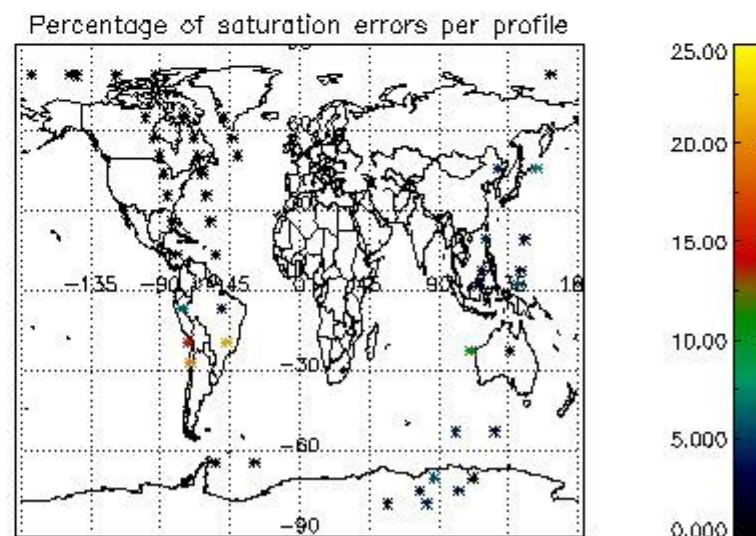

6. Statistics and plot of tangent altitude of the last measurement (DARK & BRIGHT products without errors)

6.1 Statistics on tangent altitude lost:

Statistics	DARK	BRIGHT	TWILIGHT
Mean:	16.868	22.200	NaN
St. deviation:	4.5279	2.5802	NaN
Maximum:	21.680	27.663	NaN
Minimum:	3.5456	17.998	NaN
Number of data:	13.000	18.000	NaN

6.2 Plot for DARK limb products