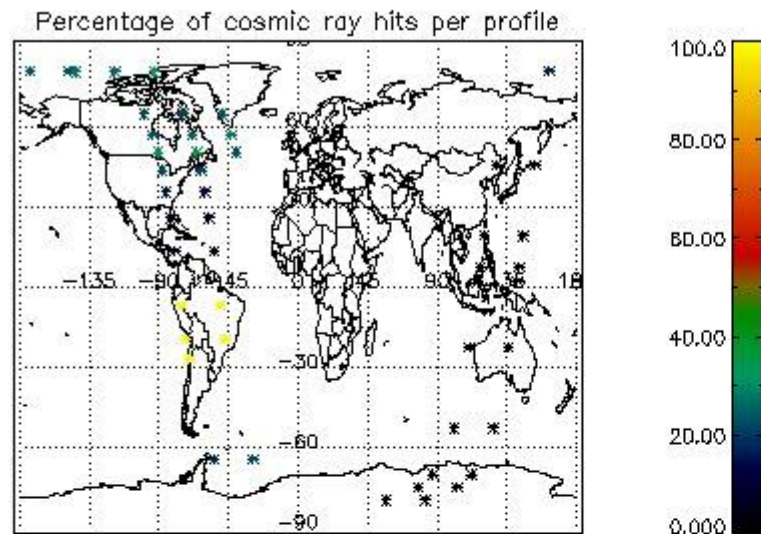

6. Statistics and plot of tangent altitude of the last measurement (DARK & BRIGHT products without errors)

6.1 Statistics on tangent altitude lost:

Statistics	DARK	BRIGHT	TWILIGHT
Mean:	16.868	22.200	NaN
St. deviation:	4.5279	2.5802	NaN
Maximum:	21.680	27.663	NaN
Minimum:	3.5456	17.998	NaN
Number of data:	13.000	18.000	NaN

6.2 Plot for DARK limb products