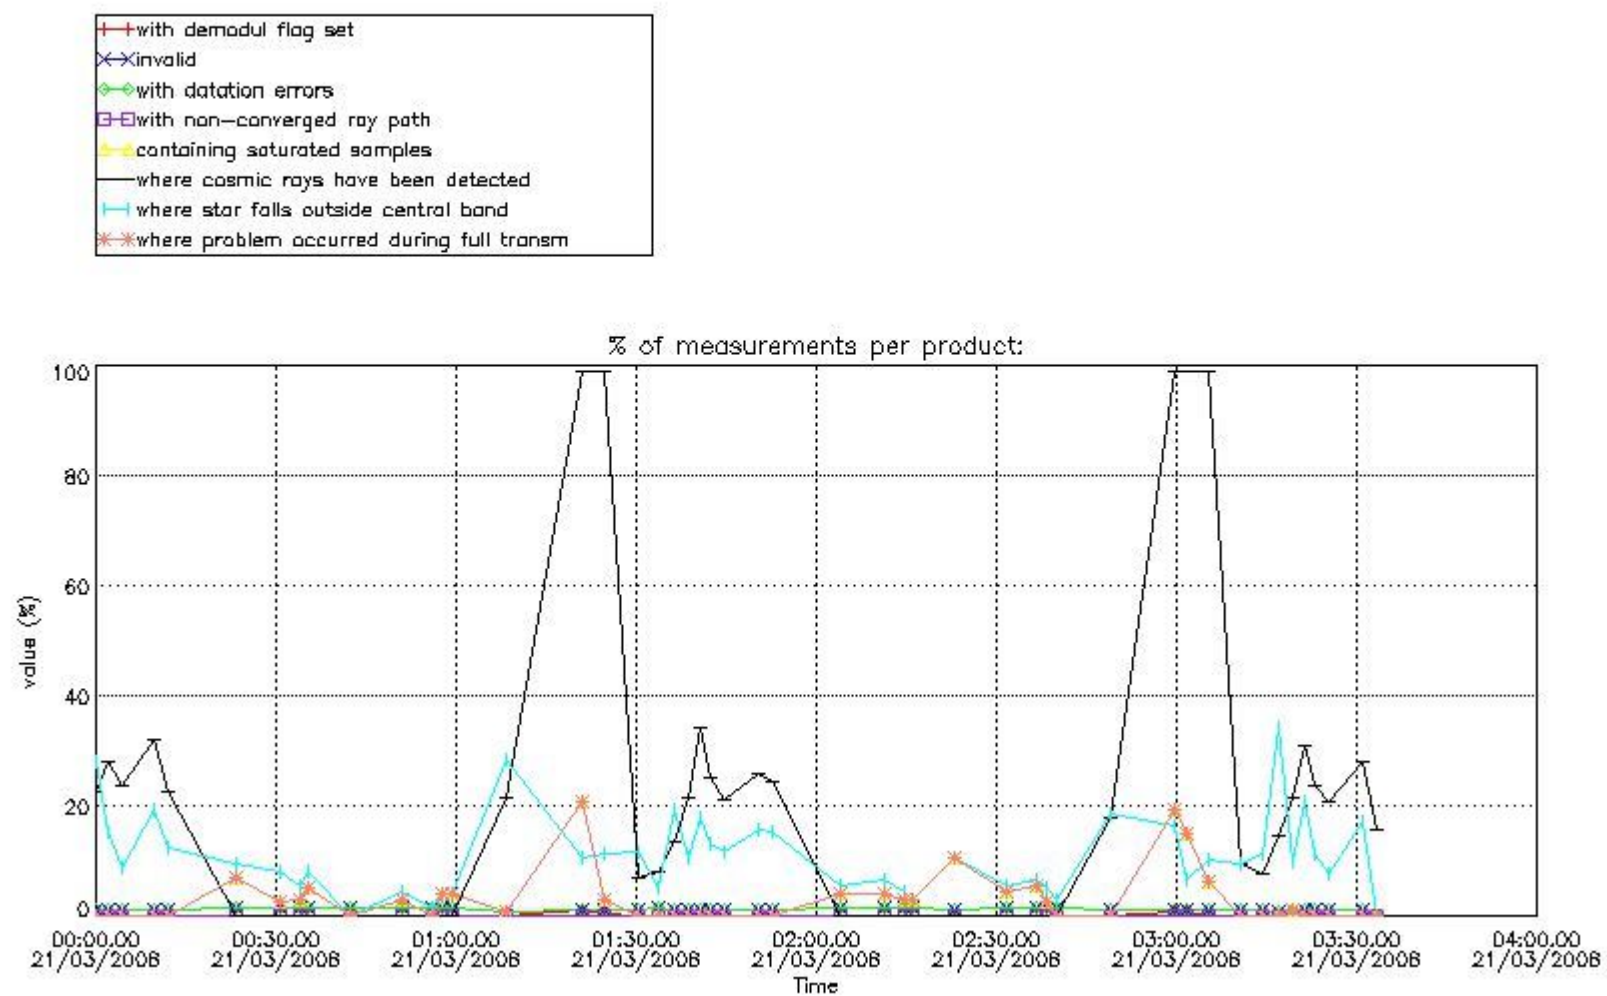

At least one measurement with demodulation flag set:	18.7500 %
Reference spectrum computed from DB:	0.00000 %
Reference spectrum with small number of measurements:	0.00000 %
SATU data not used:	0.00000 %

5.2 Plot quality information per product (time dependant)

5.3 Plot quality information per product (world map)