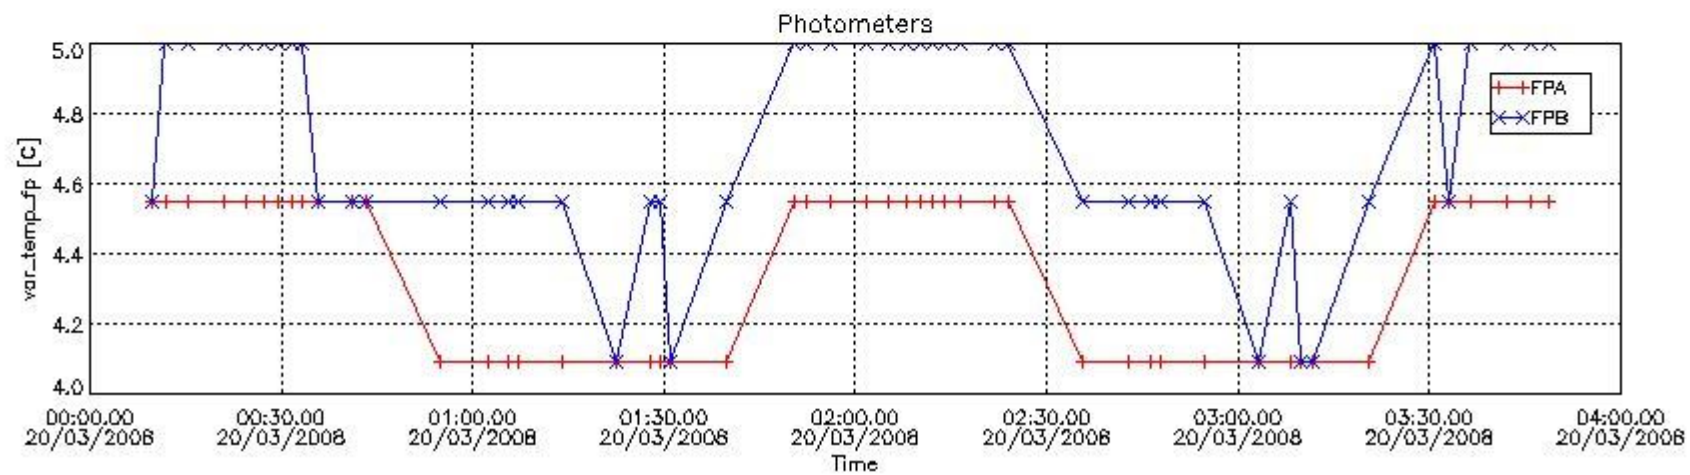

4. Overview of dark signal processing per product

The Dark Charge (DC) is a temperature-dependant signal added to the useful measurements and it is therefore subtracted from them during the processing. There are two phenomena that produce a continuous increase of the DC: the "hot pixels" (a pixel is "hot" when its DC exceeds by a significant amount its value measured on ground at the same temperature) and the "Random Telegraphic Signal" (abrupt change positive or negative of the CCD pixel signal, random in time, affecting only the DC part of the signal and not the photon generated signal).

In this section a list of products that did not use the Dark Sky Area (DSA) observation for the DC computation is given. It is also provided the mean DC plot per product for dark limb products with no error flag set.

4.1 All products used the DSA observation for the DC computation

4.2 Plot of mean dark charges per product: only products in DARK limb conditions without errors are used