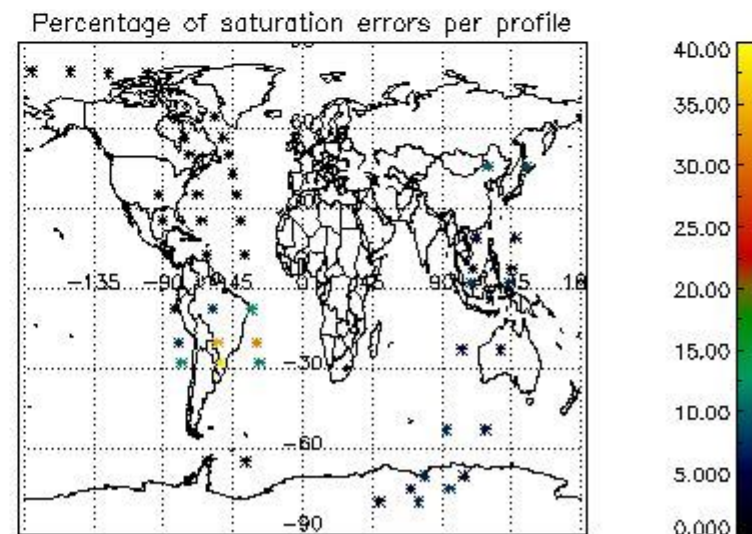

6. Statistics and plot of tangent altitude of the last measurement (DARK & BRIGHT products without errors)

6.1 Statistics on tangent altitude lost:

Statistics	DARK	BRIGHT	TWILIGHT
Mean:	15.538	19.731	NaN
St. deviation:	5.8324	4.7028	NaN
Maximum:	21.985	24.387	NaN
Minimum:	2.8659	3.2277	NaN
Number of data:	20.000	18.000	NaN

6.2 Plot for DARK limb products