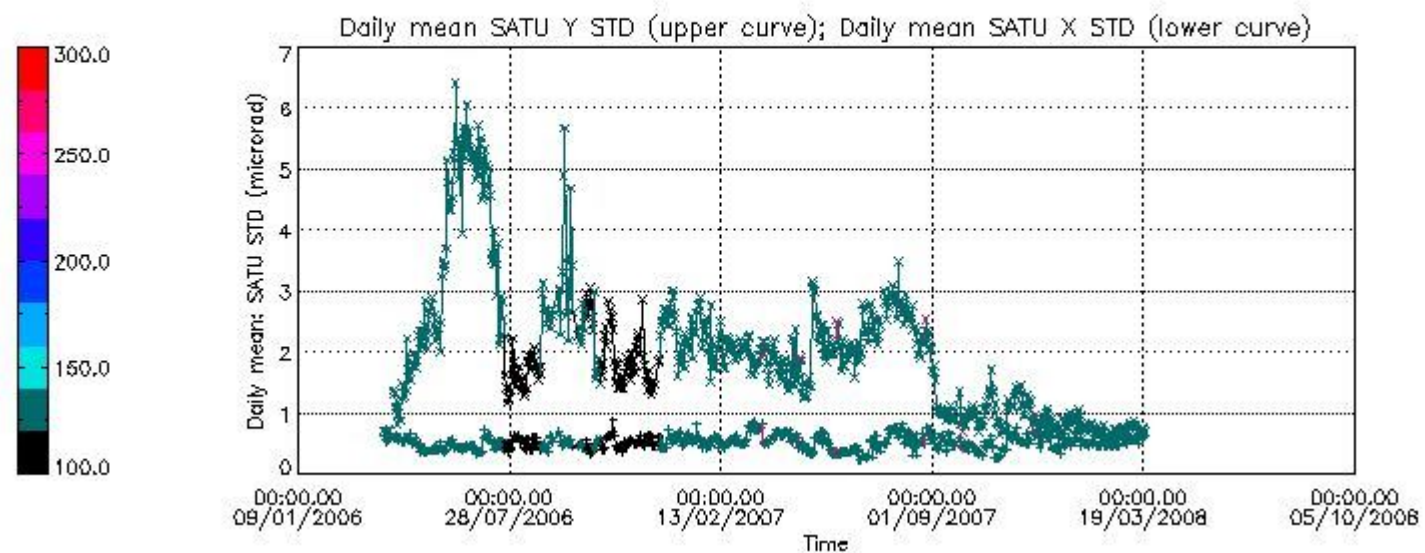

Number of data:	20950.	20950.	15300.	15300.

7.2.2 Trend of daily SATU NEA St. deviation since 1st April 2006 (dark limb)

The long term trend of the SATU 'X' and 'Y' standard deviations should be constant during the whole mission.

The colorbar represents the start tangent altitude (km) of the occultations.

Upper curve: STD of SATU Y axis

Lower curve: STD of SATU X axis

8. Auxiliary Data Files used for the production reported in section 2.4

The number reported in the third column indicates since which file (see list in section 2.4) the corresponding auxiliary file has been used. The fourth column is the date of those product files.

Type	Auxiliary Filename	Used since product	Used since product date
INST_PHYS_CHARACTERISTICS	GOM_INS_AXNIEC20050627_150713_20030716_120000_20100101_000000	1	20-MAR-2008 00:09:42
CALIBRATION_DATABASE	GOM_CAL_AXVIEC20080222_094723_20080220_000000_20100101_000000	1	20-MAR-2008 00:09:42
LEVEL-1B_PROC_CONFIG	GOM_PR1_AXNIEC20050627_151042_20020301_000000_20100101_000000	1	20-MAR-2008 00:09:42
STAR_CATALOGUE	GOM_CAT_AXVIEC20020121_161009_20020101_000000_20200101_000000	1	20-MAR-2008 00:09:42
STELLAR_SPECTRA_DATABANK	GOM_STS_AXNIEC20040308_103538_20020101_160000_20100101_000000	1	20-MAR-2008 00:09:42
ECMWF_FILE	AUX_ECF_AXNECM20080319_073113_20080319_210000_20080320_090000	1	20-MAR-2008 00:09:42
OPTIONAL_ECMWF_FILE	MISSING	1	20-MAR-2008 00:09:42
ORBIT_DATA_FILE	AUX_FPO_AXVPDS20080319_010111_20080318_194718_20080328_211331	1	20-MAR-2008 00:09:42
ORBIT_DATA_FILE	DOR_NAV_OPNPDE20080319_225427_000057382067_00030_31647_5247.N1	11	20-MAR-2008 00:41:13
ORBIT_DATA_FILE	DOR_NAV_OPNPDE20080320_003524_000060572067_00031_31648_5248.N1	34	20-MAR-2008 02:24:01