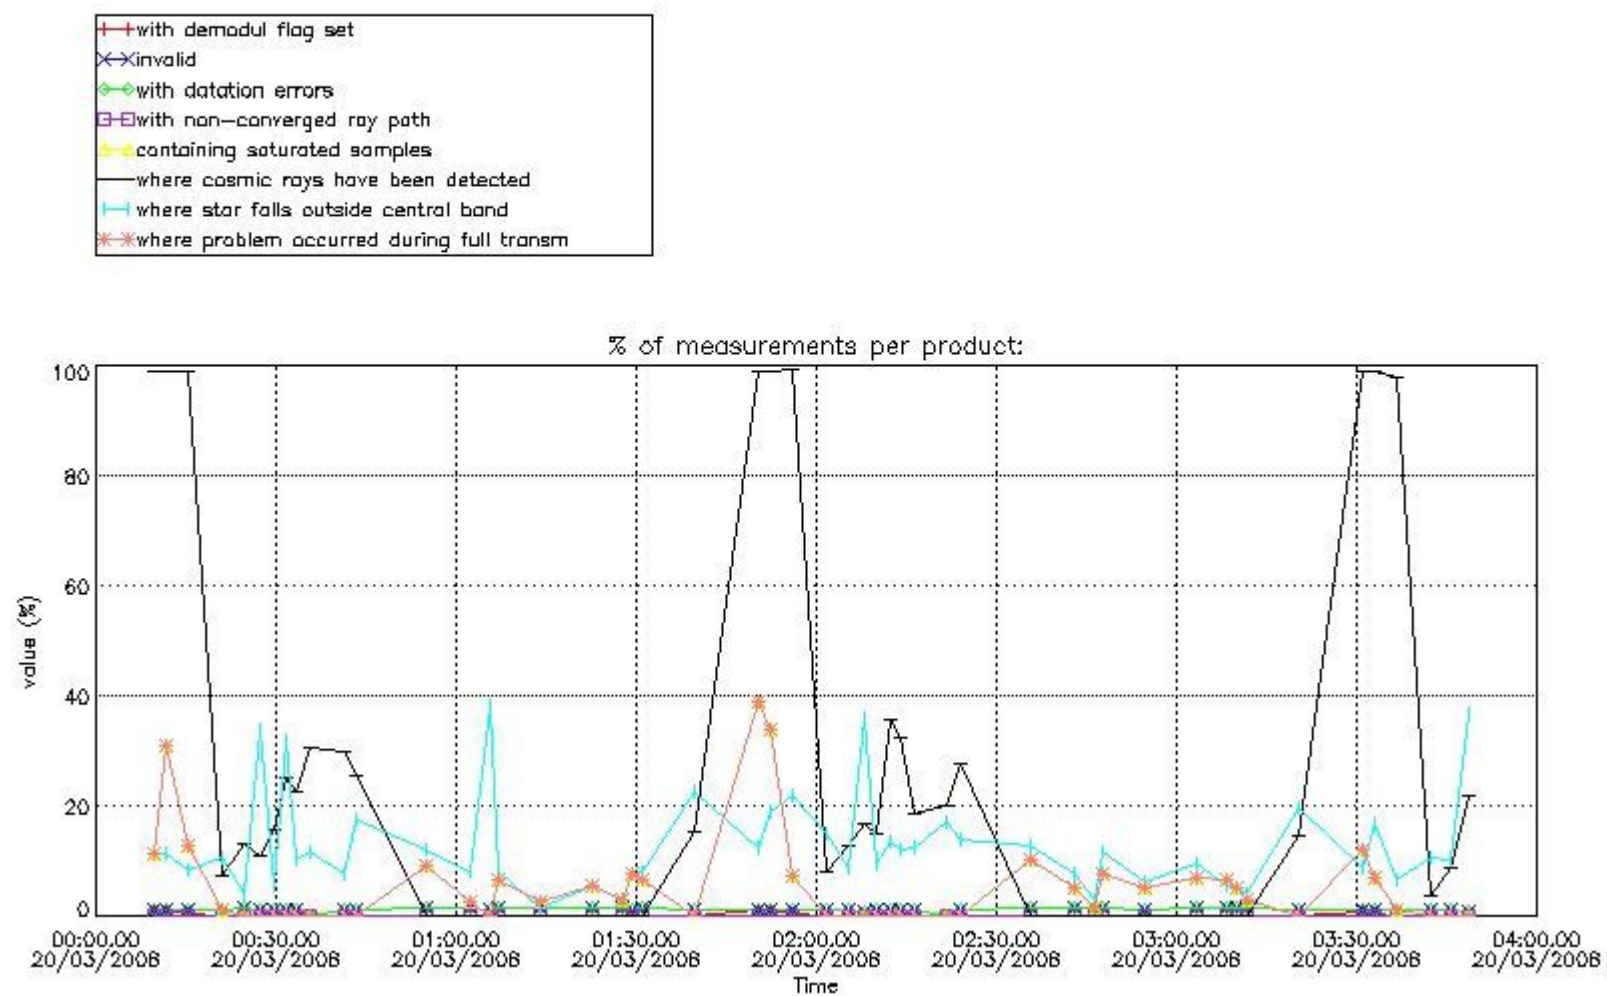

At least one measurement with demodulation flag set:	28.0000 %
Reference spectrum computed from DB:	0.00000 %
Reference spectrum with small number of measurements:	0.00000 %
SATU data not used:	0.00000 %

5.2 Plot quality information per product (time dependant)

5.3 Plot quality information per product (world map)