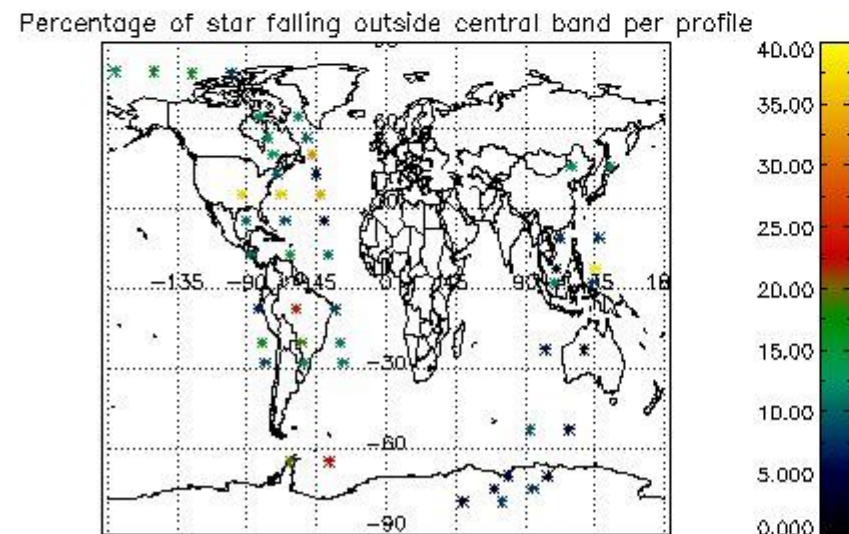

6. Statistics and plot of tangent altitude of the last measurement (DARK & BRIGHT products without errors)

6.1 Statistics on tangent altitude lost:

Statistics	DARK	BRIGHT	TWILIGHT
Mean:	15.538	19.731	NaN
St. deviation:	5.8324	4.7028	NaN
Maximum:	21.985	24.387	NaN
Minimum:	2.8659	3.2277	NaN
Number of data:	20.000	18.000	NaN

6.2 Plot for DARK limb products