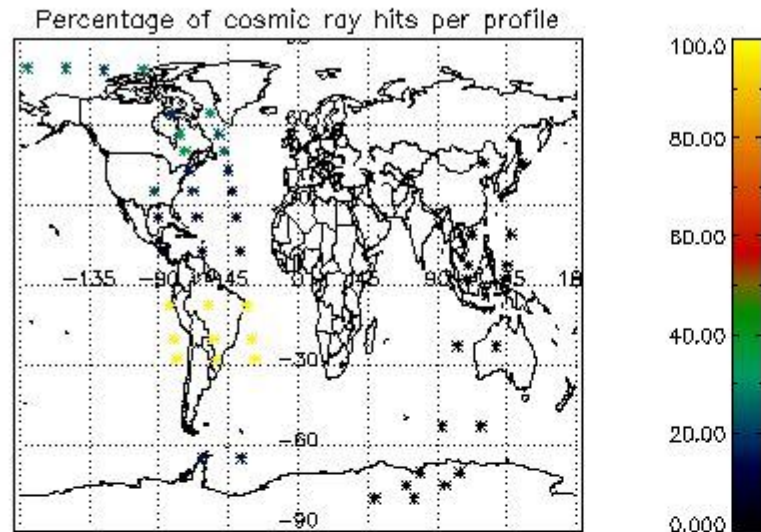

6. Statistics and plot of tangent altitude of the last measurement (DARK & BRIGHT products without errors)

6.1 Statistics on tangent altitude lost:

Statistics	DARK	BRIGHT	TWILIGHT
Mean:	15.538	19.731	NaN
St. deviation:	5.8324	4.7028	NaN
Maximum:	21.985	24.387	NaN
Minimum:	2.8659	3.2277	NaN
Number of data:	20.000	18.000	NaN

6.2 Plot for DARK limb products