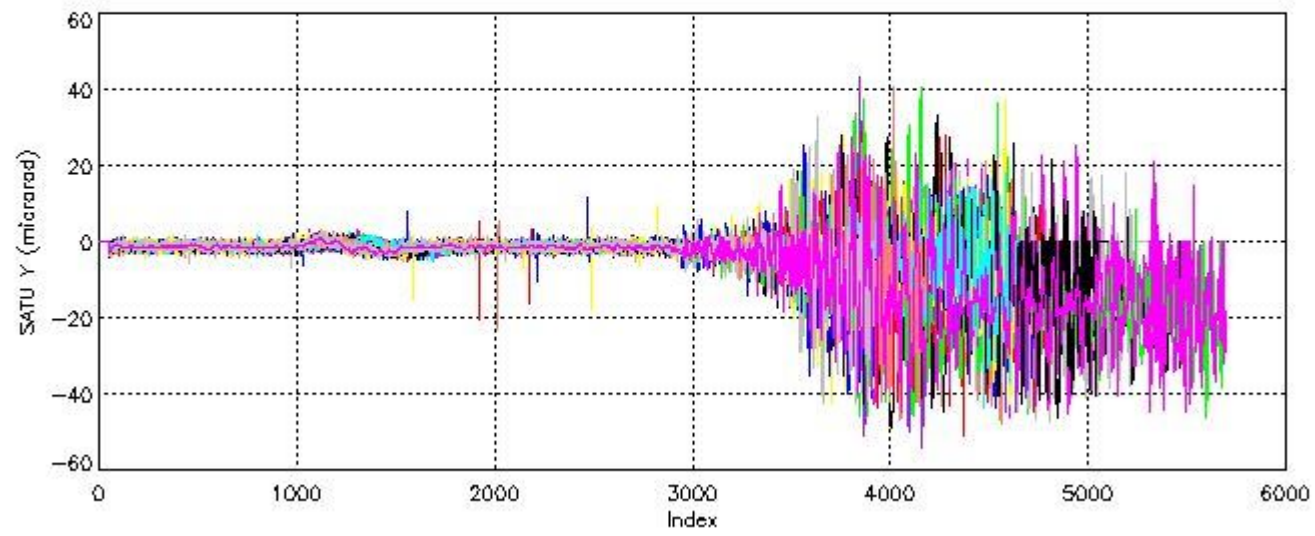

7.2 Statistics on SATU Noise Equivalent Angle (NEA) for DARK (D) and BRIGHT (B) products above 105 kms

The Star Acquisition and Tracking Unit (it is the CCD that tracks the star while it is occulted) Noise Equivalent Angle consists of the statistical angular variation of the SATU data above the atmosphere.

Statistics (in microradians) above 105 km are computed for every occultation, giving four values per occultation: one in the 'X' direction and one in the 'Y' direction for dark and bright limbs. A mean value per day in every direction and limb is calculated and monitored in order to assess instrument performance in terms of star pointing.

7.2.1 SATU NEA Statistics (table)

Statistics	SATU X (D)	SATU Y (D)	SATU X (B)	SATU Y (B)
Mean:	0.22248	-1.2335	0.10192	-1.3792
St. deviation:	0.61055	0.69771	0.55727	0.95903
Maximum:	11.300	2.9000	3.5000	3.2000
Minimum:	-10.100	-6.8000	-3.7000	-5.0000