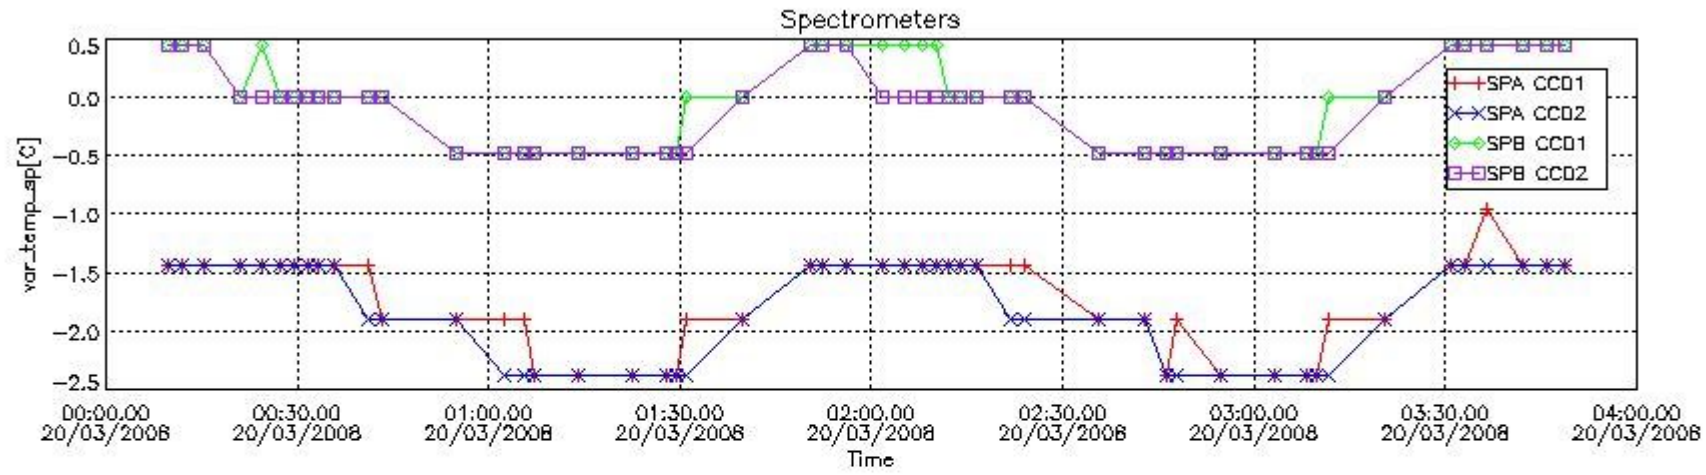

4. Overview of dark signal processing per product

The Dark Charge (DC) is a temperature-dependant signal added to the useful measurements and it is therefore subtracted from them during the processing. There are two phenomena that produce a continuous increase of the DC: the "hot pixels" (a pixel is "hot" when its DC exceeds by a significant amount its value measured on ground at the same temperature) and the "Random Telegraphic Signal" (abrupt change positive or negative of the CCD pixel signal, random in time, affecting only the DC part of the signal and not the photon generated signal).

In this section a list of products that did not use the Dark Sky Area (DSA) observation for the DC computation is given. It is also provided the mean DC plot per product for dark limb products with no error flag set.

4.1 All products used the DSA observation for the DC computation

4.2 Plot of mean dark charges per product: only products in DARK limb conditions without errors are used