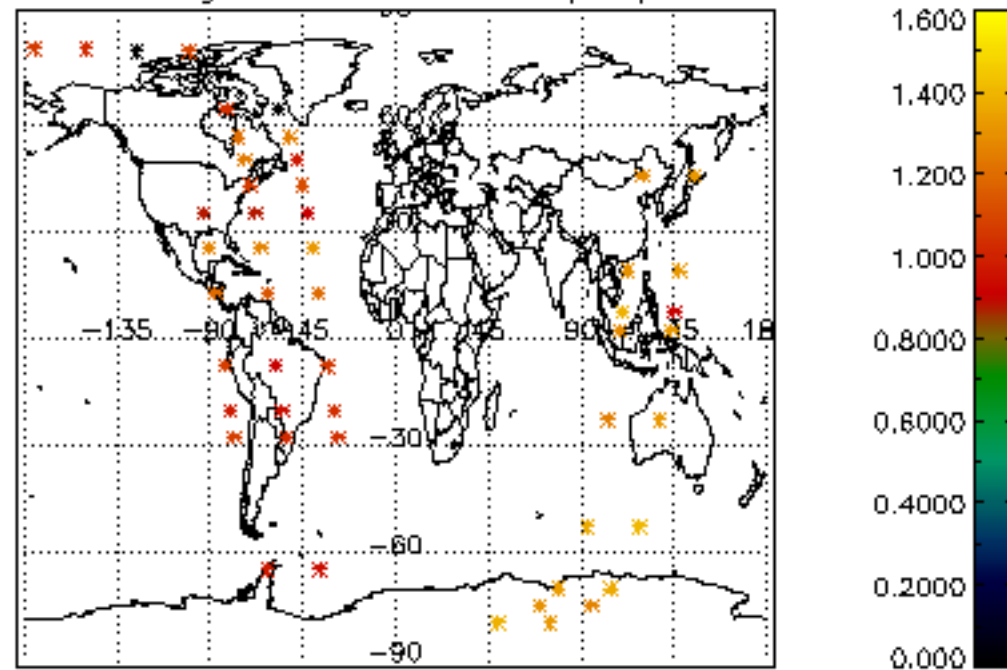

Percentage of datation errors per profile