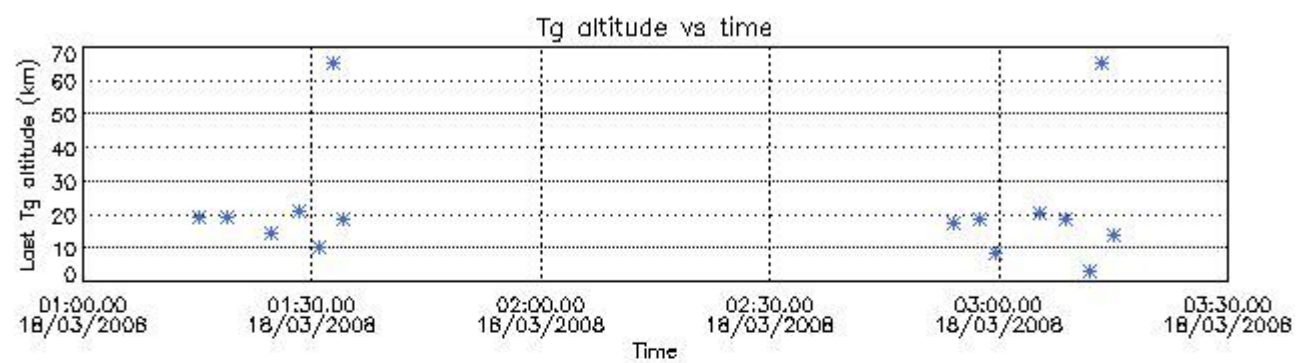

Tangent altitude at which the star is lost

6.3 Plot for BRIGHT limb products