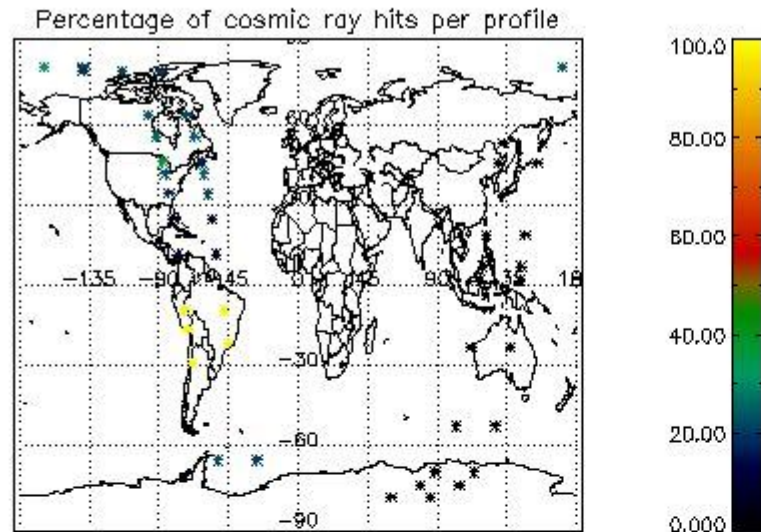

6. Statistics and plot of tangent altitude of the last measurement (DARK & BRIGHT products without errors)

6.1 Statistics on tangent altitude lost:

Statistics	DARK	BRIGHT	TWILIGHT
Mean:	22.263	21.908	NaN
St. deviation:	18.163	3.3928	NaN
Maximum:	65.474	27.730	NaN
Minimum:	2.9478	16.317	NaN
Number of data:	15.000	20.000	NaN

6.2 Plot for DARK limb products