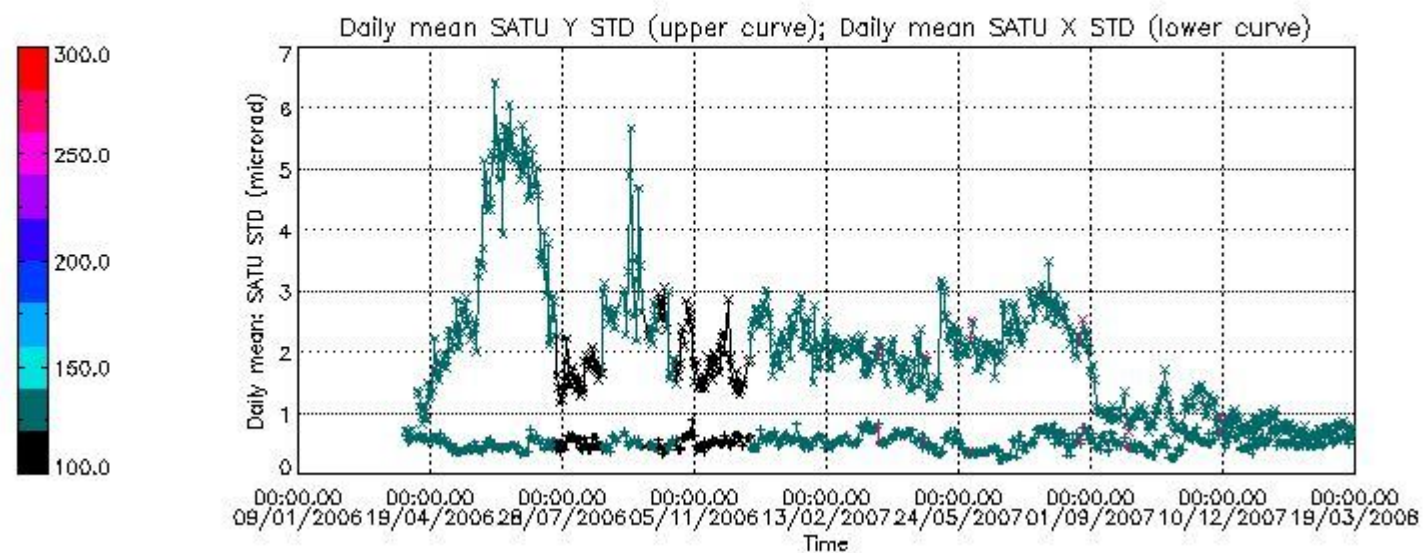

Number of data:	15600.	15600.	16950.	16950.

7.2.2 Trend of daily SATU NEA St. deviation since 1st April 2006 (dark limb)

The long term trend of the SATU 'X' and 'Y' standard deviations should be constant during the whole mission.

The colorbar represents the start tangent altitude (km) of the occultations.

Upper curve: STD of SATU Y axis

Lower curve: STD of SATU X axis

8. Auxiliary Data Files used for the production reported in section 2.4

The number reported in the third column indicates since which file (see list in section 2.4) the corresponding auxiliary file has been used. The fourth column is the date of those product files.

Type	Auxiliary Filename	Used since product	Used since product date
INST_PHYS_CHARACTERISTICS	GOM_INS_AXNIEC20050627_150713_20030716_120000_20100101_000000	1	18-MAR-2008 00:03:43
CALIBRATION_DATABASE	GOM_CAL_AXVIEC20080222_094723_20080220_000000_20100101_000000	1	18-MAR-2008 00:03:43
LEVEL-1B_PROC_CONFIG	GOM_PR1_AXNIEC20050627_151042_20020301_000000_20100101_000000	1	18-MAR-2008 00:03:43
STAR_CATALOGUE	GOM_CAT_AXVIEC20020121_161009_20020101_000000_20200101_000000	1	18-MAR-2008 00:03:43
STELLAR_SPECTRA_DATABANK	GOM_STS_AXNIEC20040308_103538_20020101_160000_20100101_000000	1	18-MAR-2008 00:03:43
ECMWF_FILE	AUX_ECF_AXNECM20080317_073113_20080317_210000_20080318_090000	1	18-MAR-2008 00:03:43
ECMWF_FILE	AUX_ECF_AXNECM20080317_193312_20080318_030000_20080318_150000	47	18-MAR-2008 03:27:11
OPTIONAL_ECMWF_FILE	MISSING	1	18-MAR-2008 00:03:43
ORBIT_DATA_FILE	DOR_NAV_OPNPDE20080317_235828_000057382067_00002_31619_5238.N1	1	18-MAR-2008 00:03:43
ORBIT_DATA_FILE	DOR_NAV_OPNPDE20080318_013925_000060572067_00003_31620_5239.N1	23	18-MAR-2008 01:44:20