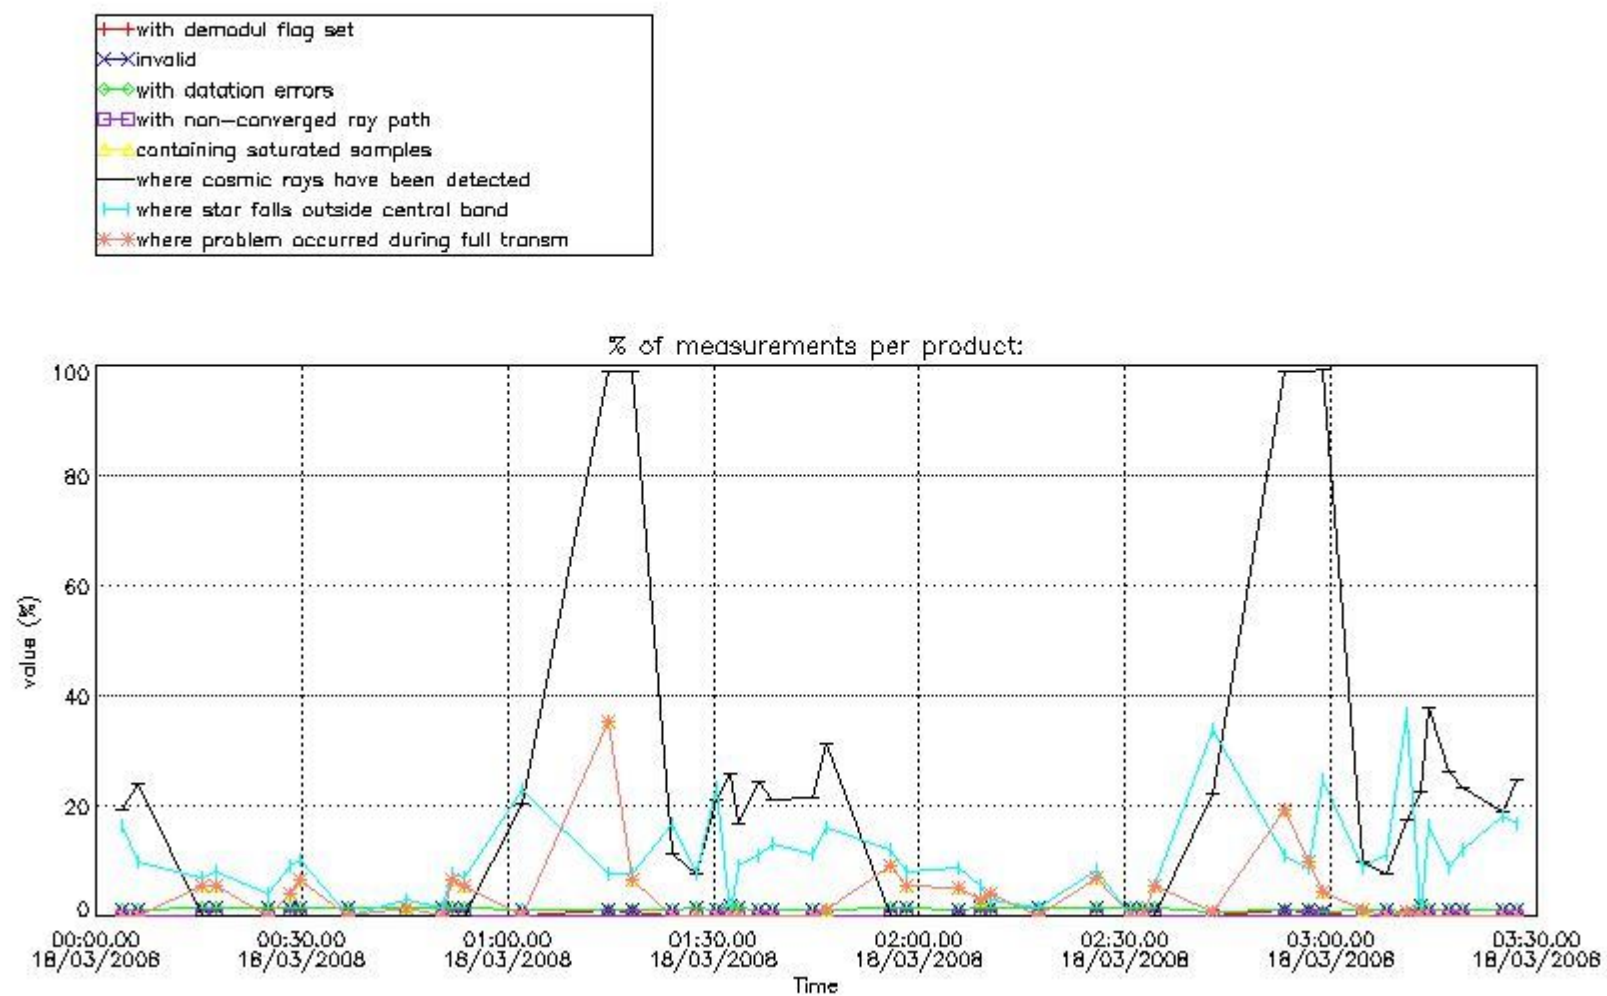

At least one measurement with demodulation flag set:	21.2766 %
Reference spectrum computed from DB:	0.00000 %
Reference spectrum with small number of measurements:	0.00000 %
SATU data not used:	0.00000 %

5.2 Plot quality information per product (time dependant)

5.3 Plot quality information per product (world map)