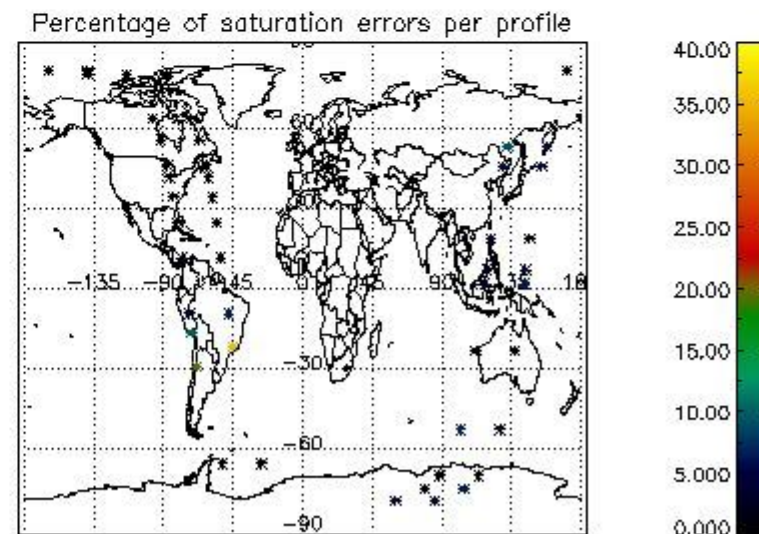

6. Statistics and plot of tangent altitude of the last measurement (DARK & BRIGHT products without errors)

6.1 Statistics on tangent altitude lost:

Statistics	DARK	BRIGHT	TWILIGHT
Mean:	22.263	21.908	NaN
St. deviation:	18.163	3.3928	NaN
Maximum:	65.474	27.730	NaN
Minimum:	2.9478	16.317	NaN
Number of data:	15.000	20.000	NaN

6.2 Plot for DARK limb products