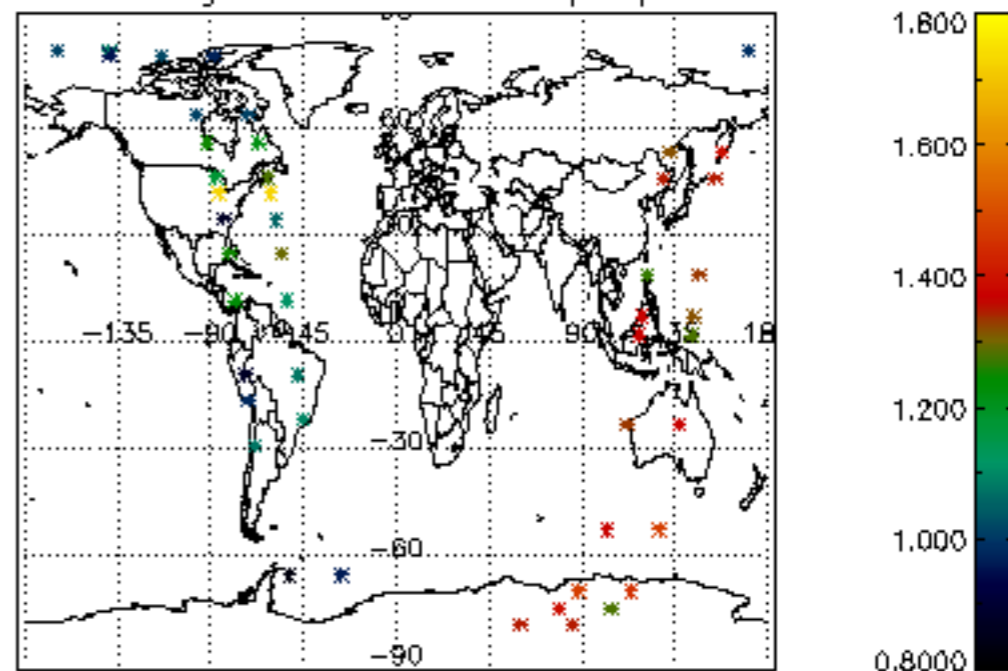

Percentage of datation errors per profile