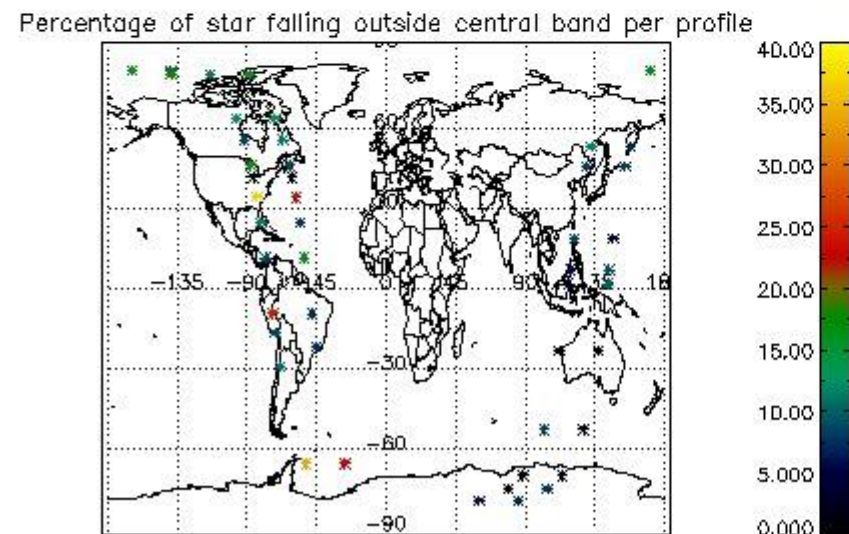

6. Statistics and plot of tangent altitude of the last measurement (DARK & BRIGHT products without errors)

6.1 Statistics on tangent altitude lost:

Statistics	DARK	BRIGHT	TWILIGHT
Mean:	22.263	21.908	NaN
St. deviation:	18.163	3.3928	NaN
Maximum:	65.474	27.730	NaN
Minimum:	2.9478	16.317	NaN
Number of data:	15.000	20.000	NaN

6.2 Plot for DARK limb products