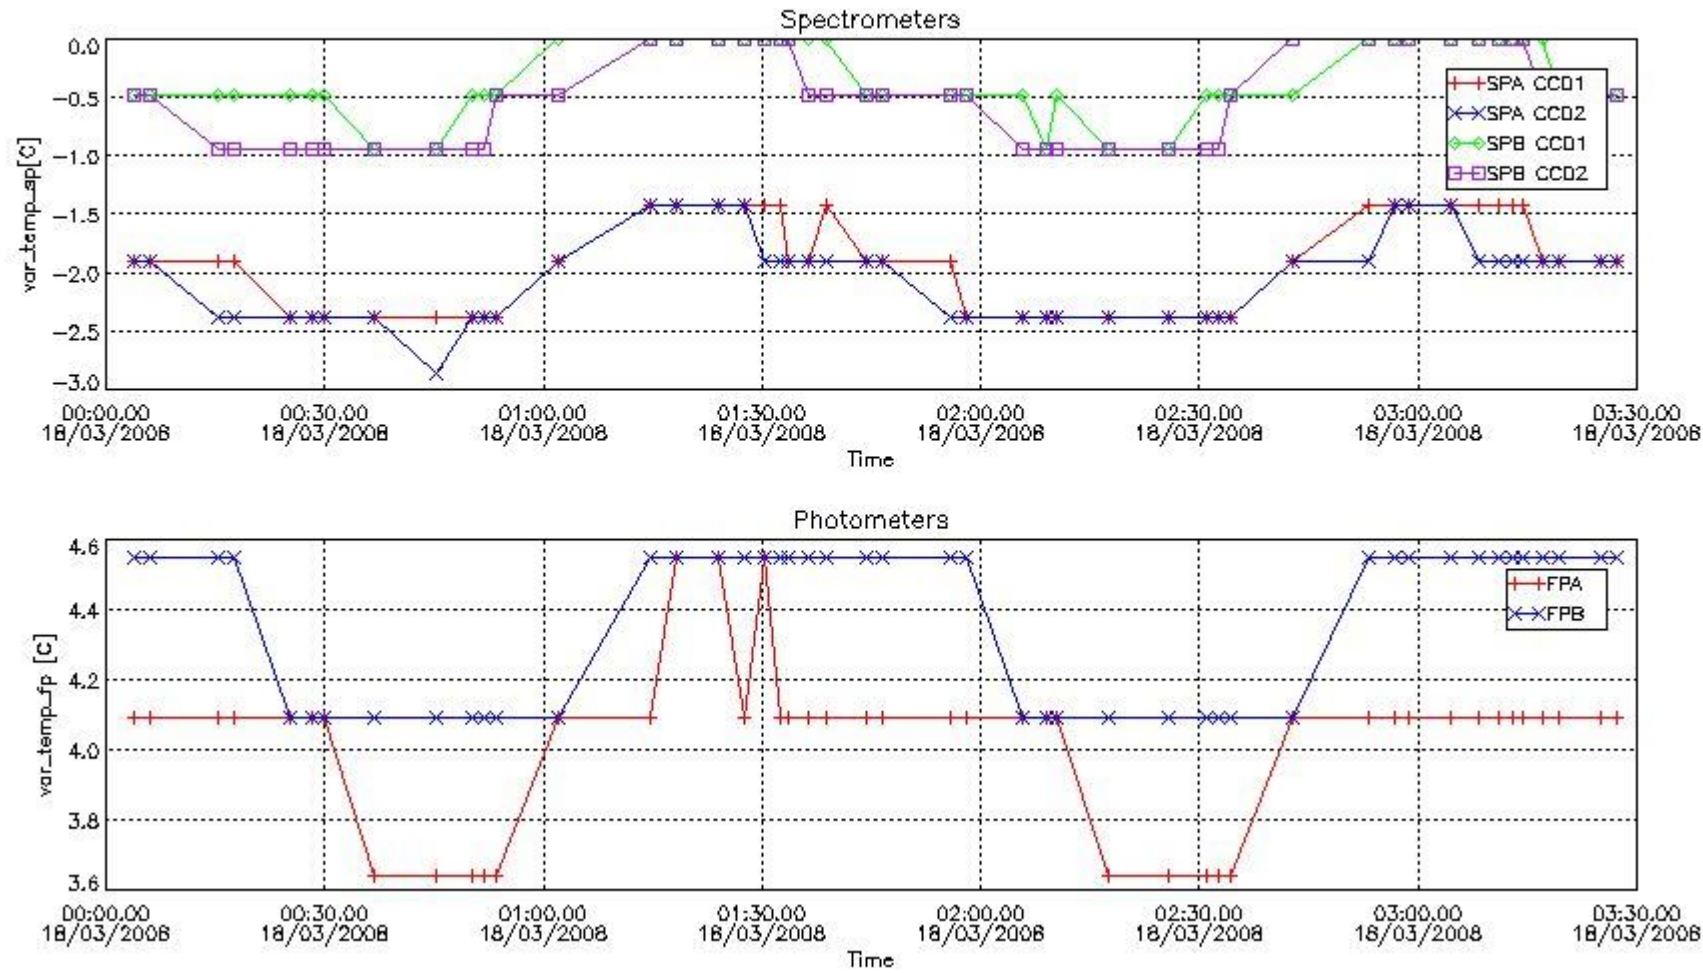

4. Overview of dark signal processing per product

The Dark Charge (DC) is a temperature-dependant signal added to the useful measurements and it is therefore subtracted from them during the processing. There are two phenomena that produce a continuous increase of the DC: the "hot pixels" (a pixel is "hot" when its DC exceeds by a significant amount its value measured on ground at the same temperature) and the "Random Telegraphic Signal" (abrupt change positive or negative of the CCD pixel signal, random in time, affecting only the DC part of the signal and not the photon generated signal).

In this section a list of products that did not use the Dark Sky Area (DSA) observation for the DC computation is given. It is also provided the mean DC plot per product for dark limb products with no error flag set.

4.1 All products used the DSA observation for the DC computation

4.2 Plot of mean dark charges per product: only products in DARK limb conditions without errors are used