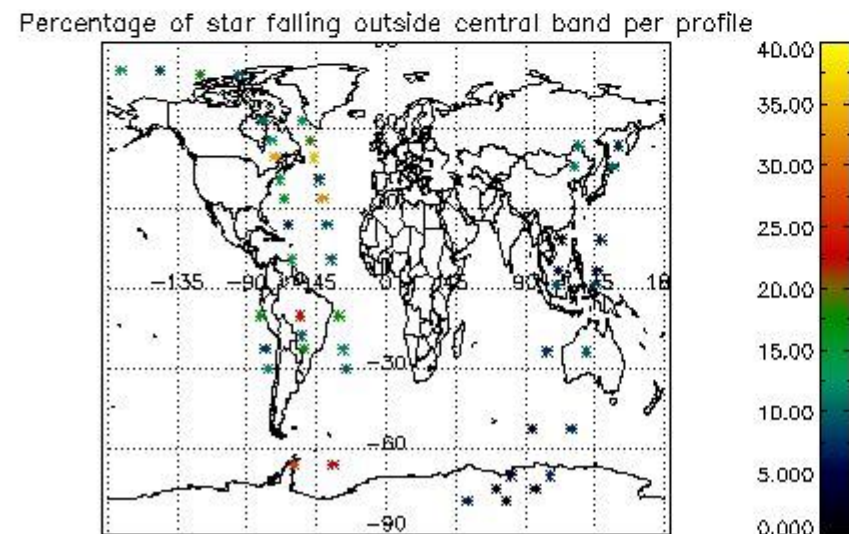

6. Statistics and plot of tangent altitude of the last measurement (DARK & BRIGHT products without errors)

6.1 Statistics on tangent altitude lost:

Statistics	DARK	BRIGHT	TWILIGHT
Mean:	15.990	21.420	NaN
St. deviation:	4.0519	3.1922	NaN
Maximum:	21.007	27.113	NaN
Minimum:	5.2652	16.532	NaN
Number of data:	17.000	20.000	NaN

6.2 Plot for DARK limb products