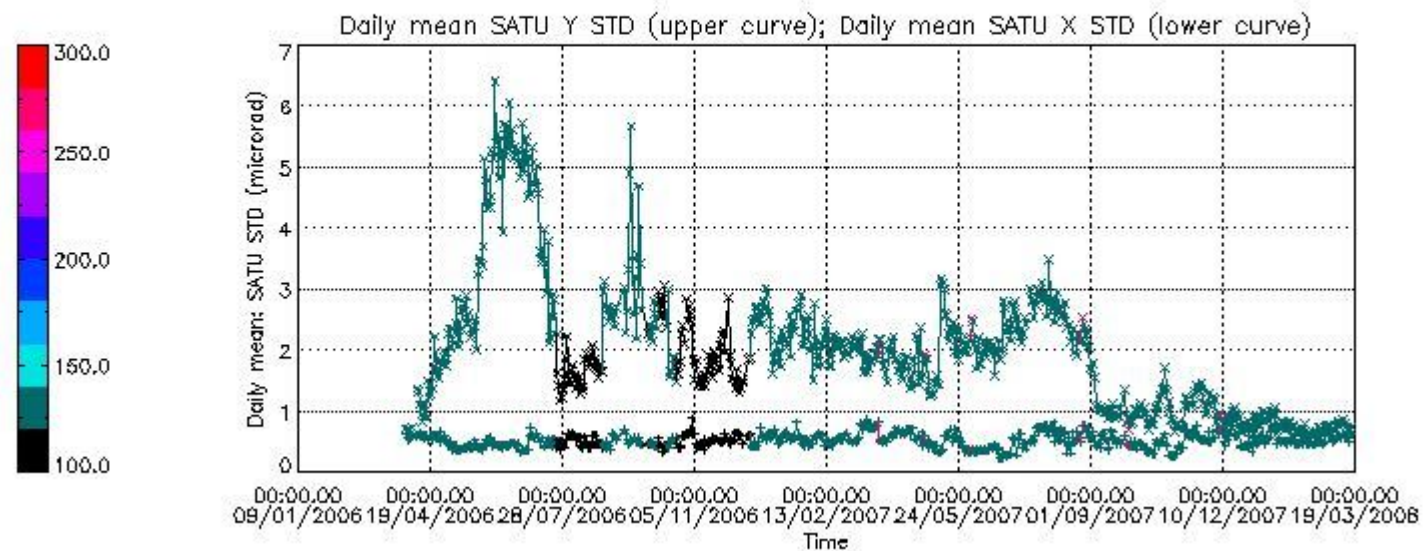

Number of data:	17950.	17950.	16950.	16950.

7.2.2 Trend of daily SATU NEA St. deviation since 1st April 2006 (dark limb)

The long term trend of the SATU 'X' and 'Y' standard deviations should be constant during the whole mission.

The colorbar represents the start tangent altitude (km) of the occultations.

Upper curve: STD of SATU Y axis

Lower curve: STD of SATU X axis

8. Auxiliary Data Files used for the production reported in section 2.4

The number reported in the third column indicates since which file (see list in section 2.4) the corresponding auxiliary file has been used. The fourth column is the date of those product files.

Type	Auxiliary Filename	Used since product	Used since product date
INST_PHYS_CHARACTERISTICS	GOM_INS_AXNIEC20050627_150713_20030716_120000_20100101_000000	1	17-MAR-2008 00:03:20
CALIBRATION_DATABASE	GOM_CAL_AXVIEC20080222_094723_20080220_000000_20100101_000000	1	17-MAR-2008 00:03:20
LEVEL-1B_PROC_CONFIG	GOM_PR1_AXNIEC20050627_151042_20020301_000000_20100101_000000	1	17-MAR-2008 00:03:20
STAR_CATALOGUE	GOM_CAT_AXVIEC20020121_161009_20020101_000000_20200101_000000	1	17-MAR-2008 00:03:20
STELLAR_SPECTRA_DATABANK	GOM_STS_AXNIEC20040308_103538_20020101_160000_20100101_000000	1	17-MAR-2008 00:03:20
ECMWF_FILE	AUX_ECF_AXNECM20080316_073110_20080316_210000_20080317_090000	1	17-MAR-2008 00:03:20
OPTIONAL_ECMWF_FILE	MISSING	1	17-MAR-2008 00:03:20
ORBIT_DATA_FILE	DOR_NAV_OPNPDE20080316_224931_000057382066_00488_31604_5234.N1	1	17-MAR-2008 00:03:20
ORBIT_DATA_FILE	DOR_NAV_OPNPDE20080317_003028_000057382066_00489_31605_5235.N1	34	17-MAR-2008 02:15:53