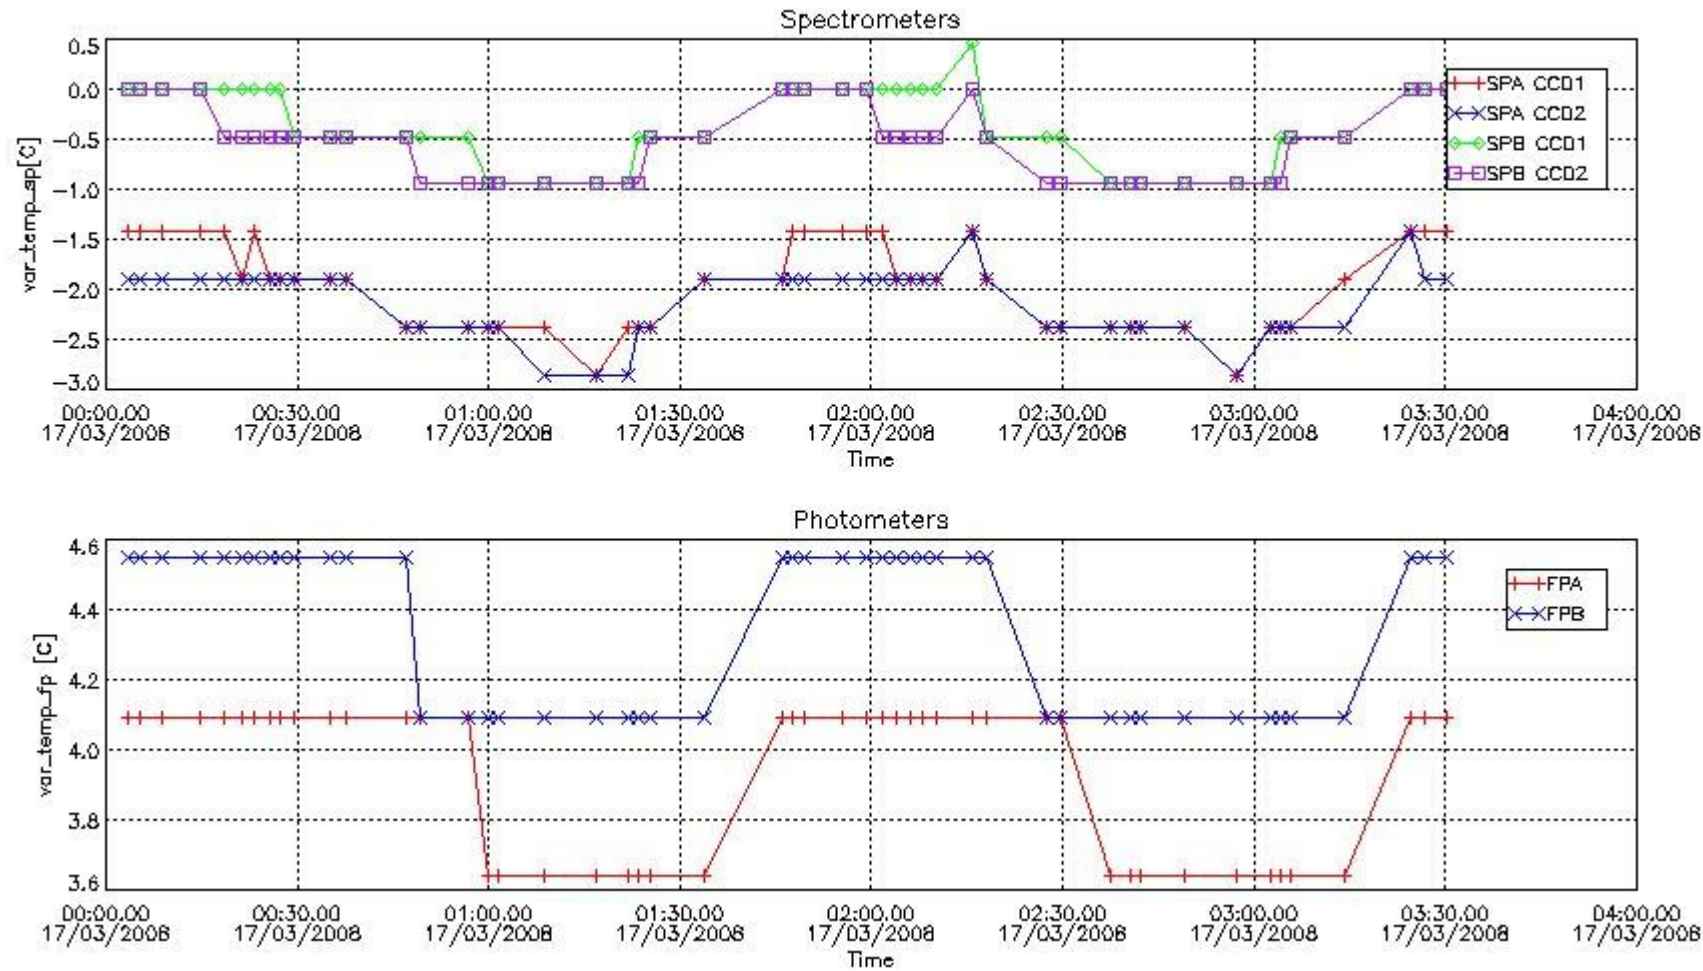

4. Overview of dark signal processing per product

The Dark Charge (DC) is a temperature-dependant signal added to the useful measurements and it is therefore subtracted from them during the processing. There are two phenomena that produce a continuous increase of the DC: the "hot pixels" (a pixel is "hot" when its DC exceeds by a significant amount its value measured on ground at the same temperature) and the "Random Telegraphic Signal" (abrupt change positive or negative of the CCD pixel signal, random in time, affecting only the DC part of the signal and not the photon generated signal).

In this section a list of products that did not use the Dark Sky Area (DSA) observation for the DC computation is given. It is also provided the mean DC plot per product for dark limb products with no error flag set.

4.1 All products used the DSA observation for the DC computation

4.2 Plot of mean dark charges per product: only products in DARK limb conditions without errors are used