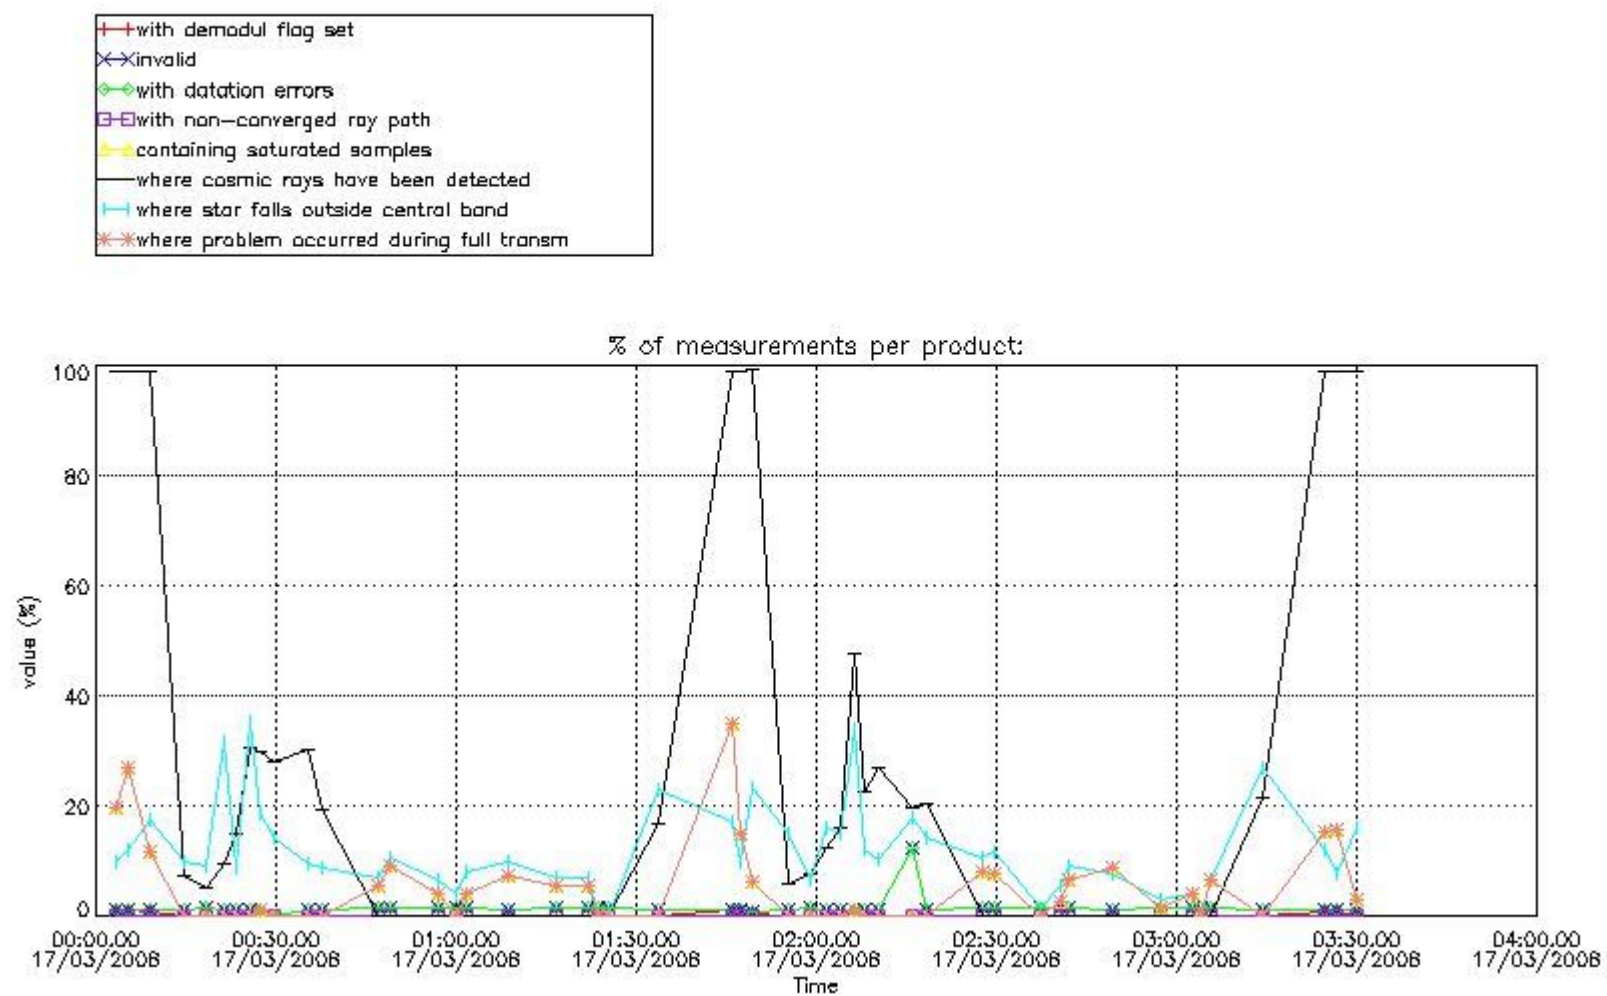

At least one measurement with demodulation flag set:	22.4490 %
Reference spectrum computed from DB:	0.00000 %
Reference spectrum with small number of measurements:	0.00000 %
SATU data not used:	0.00000 %

5.2 Plot quality information per product (time dependant)

5.3 Plot quality information per product (world map)