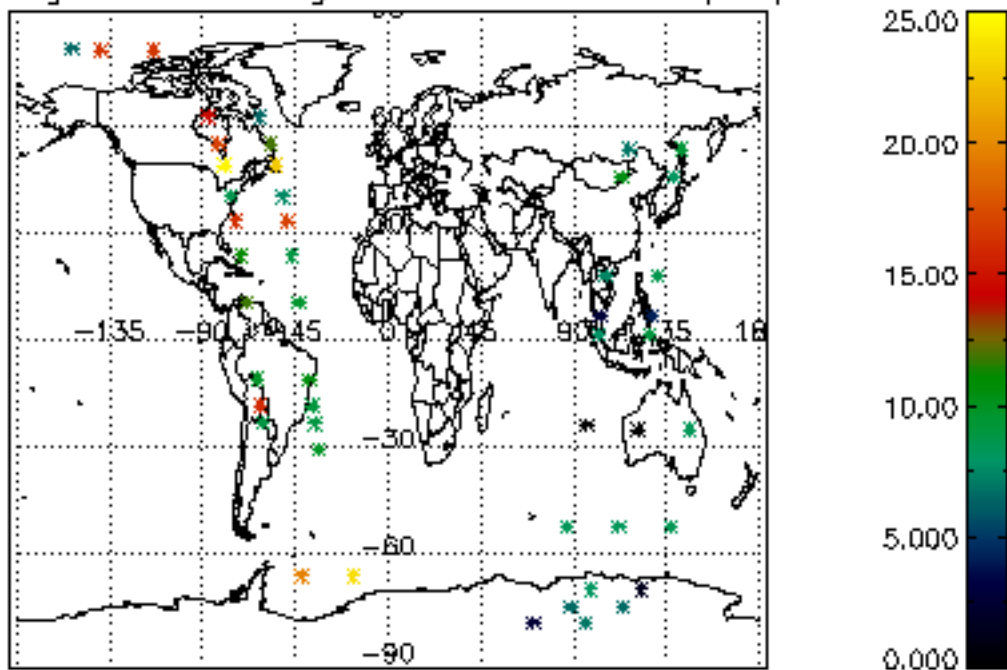

Percentage of star falling outside central band per profile