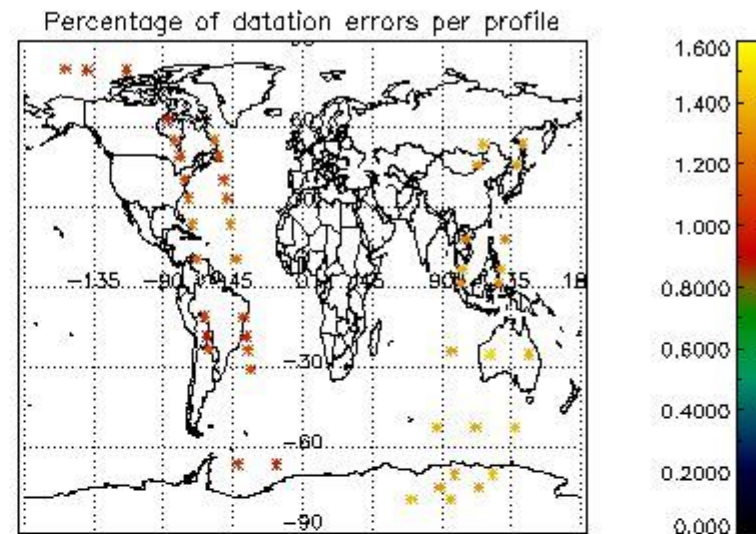

6. Statistics and plot of tangent altitude of the last measurement (DARK & BRIGHT products without errors)

6.1 Statistics on tangent altitude lost:

Statistics	DARK	BRIGHT	TWILIGHT
Mean:	17.819	20.988	NaN
St. deviation:	1.8733	2.4686	NaN
Maximum:	20.218	25.427	NaN
Minimum:	13.811	17.504	NaN
Number of data:	15.000	22.000	NaN

6.2 Plot for DARK limb products