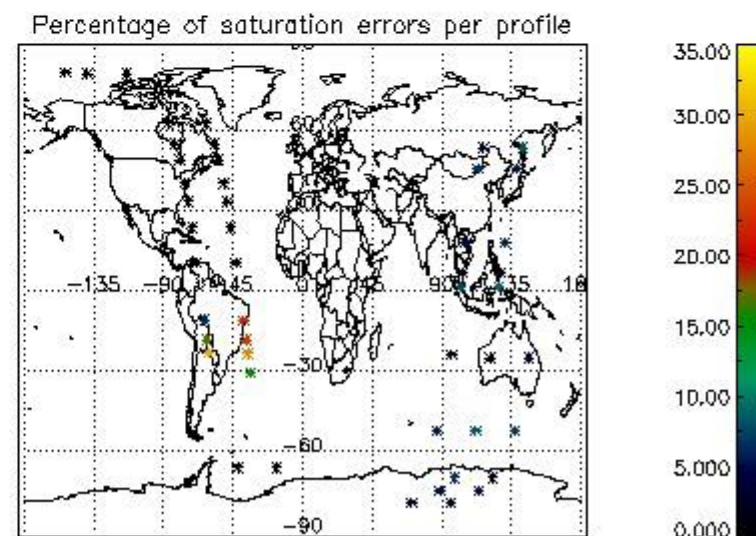

6. Statistics and plot of tangent altitude of the last measurement (DARK & BRIGHT products without errors)

6.1 Statistics on tangent altitude lost:

Statistics	DARK	BRIGHT	TWILIGHT
Mean:	17.819	20.988	NaN
St. deviation:	1.8733	2.4686	NaN
Maximum:	20.218	25.427	NaN
Minimum:	13.811	17.504	NaN
Number of data:	15.000	22.000	NaN

6.2 Plot for DARK limb products