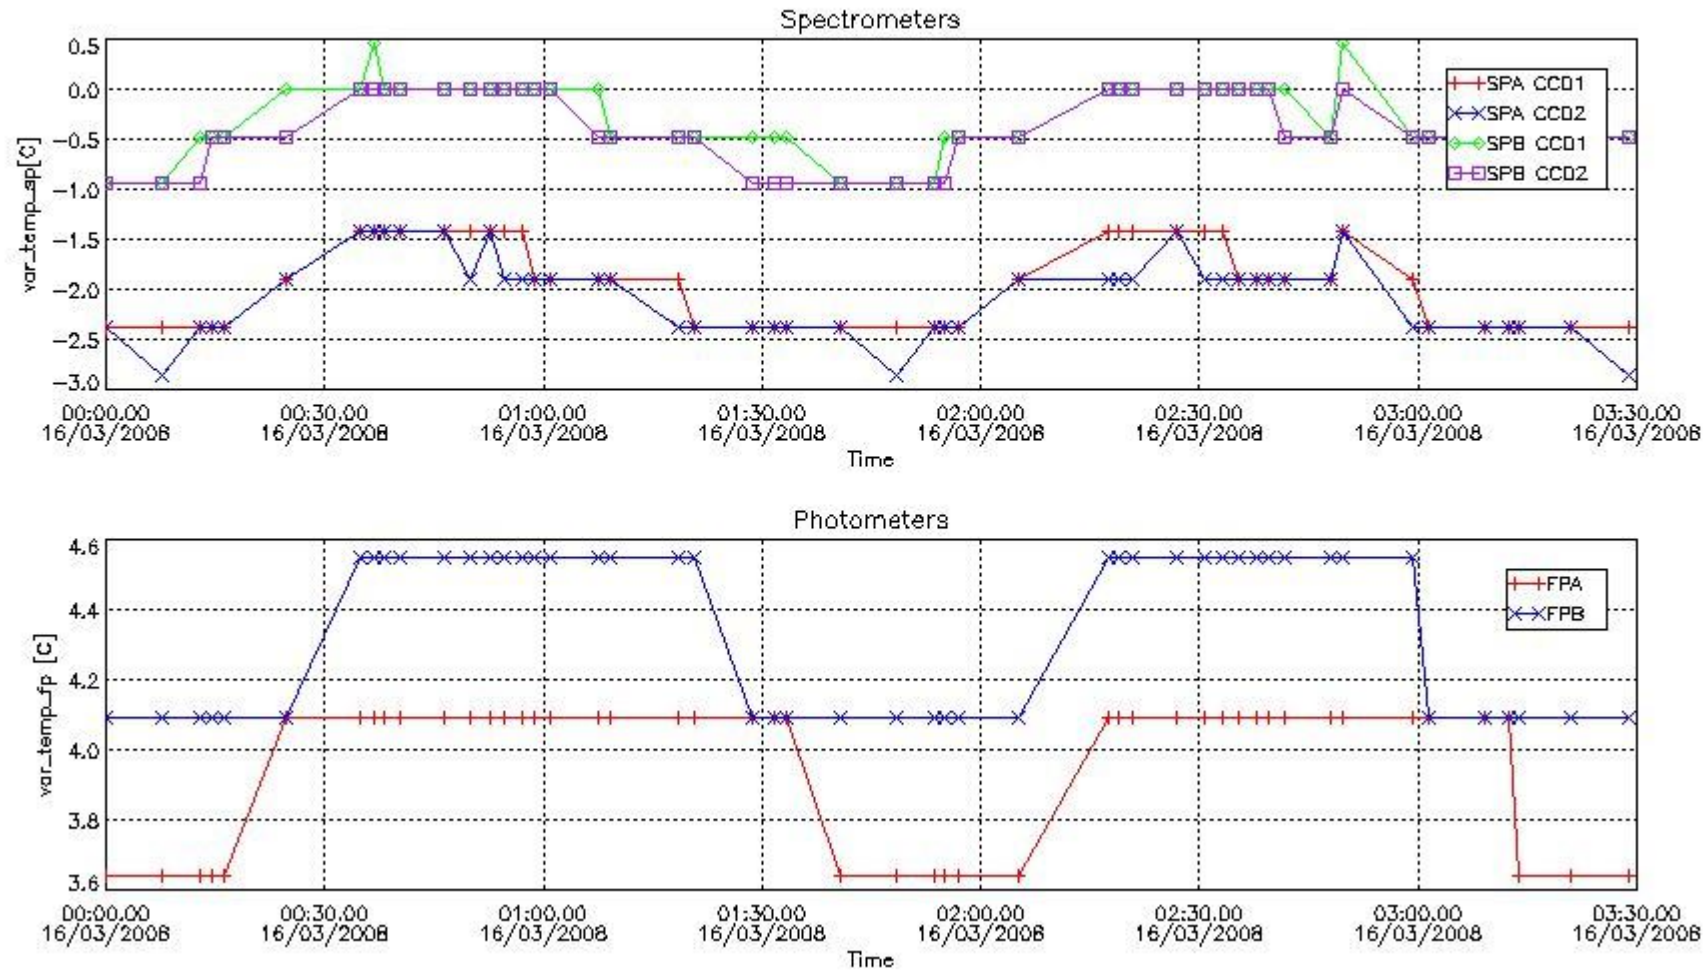

4. Overview of dark signal processing per product

The Dark Charge (DC) is a temperature-dependant signal added to the useful measurements and it is therefore subtracted from them during the processing. There are two phenomena that produce a continuous increase of the DC: the "hot pixels" (a pixel is "hot" when its DC exceeds by a significant amount its value measured on ground at the same temperature) and the "Random Telegraphic Signal" (abrupt change positive or negative of the CCD pixel signal, random in time, affecting only the DC part of the signal and not the photon generated signal).

In this section a list of products that did not use the Dark Sky Area (DSA) observation for the DC computation is given. It is also provided the mean DC plot per product for dark limb products with no error flag set.

4.1 All products used the DSA observation for the DC computation

4.2 Plot of mean dark charges per product: only products in DARK limb conditions without errors are used