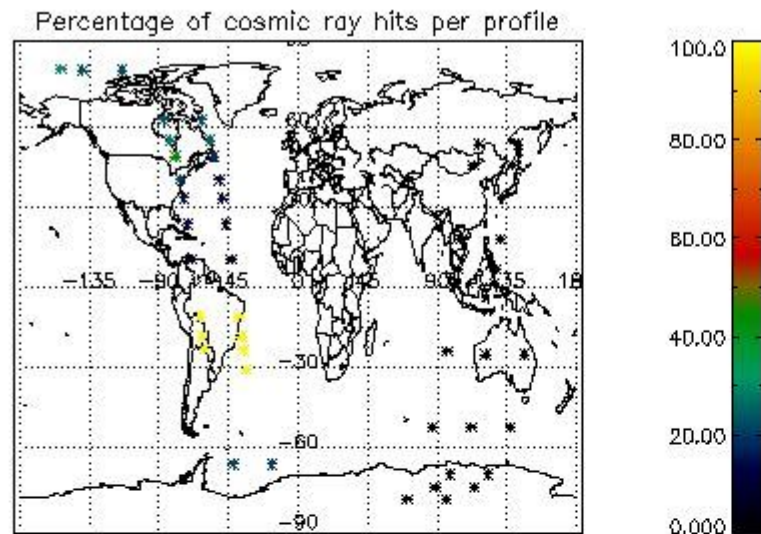

6. Statistics and plot of tangent altitude of the last measurement (DARK & BRIGHT products without errors)

6.1 Statistics on tangent altitude lost:

Statistics	DARK	BRIGHT	TWILIGHT
Mean:	17.819	20.988	NaN
St. deviation:	1.8733	2.4686	NaN
Maximum:	20.218	25.427	NaN
Minimum:	13.811	17.504	NaN
Number of data:	15.000	22.000	NaN

6.2 Plot for DARK limb products