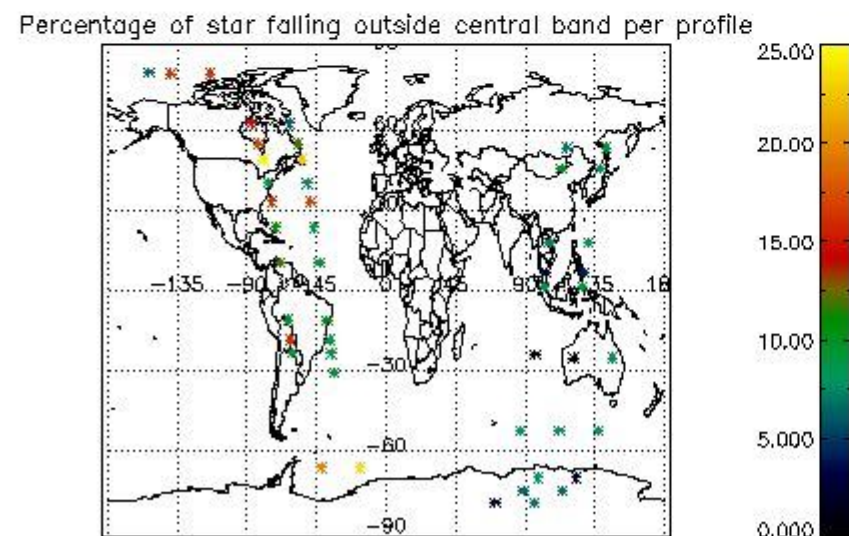

6. Statistics and plot of tangent altitude of the last measurement (DARK & BRIGHT products without errors)

6.1 Statistics on tangent altitude lost:

Statistics	DARK	BRIGHT	TWILIGHT
Mean:	17.819	20.988	NaN
St. deviation:	1.8733	2.4686	NaN
Maximum:	20.218	25.427	NaN
Minimum:	13.811	17.504	NaN
Number of data:	15.000	22.000	NaN

6.2 Plot for DARK limb products