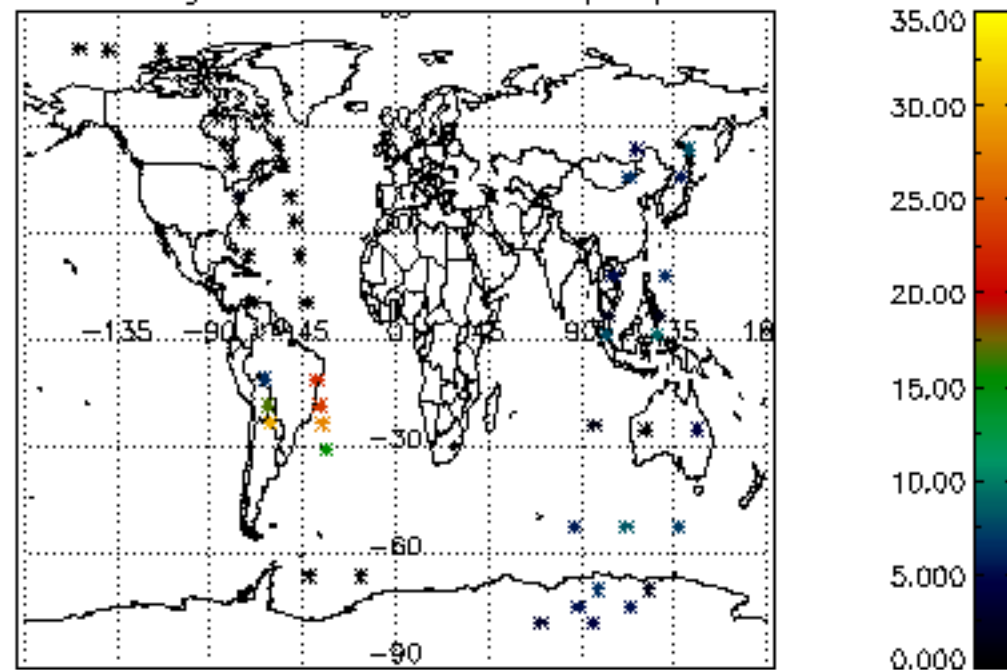

Percentage of cosmic ray hits per profile

Percentage of datation errors per profile

Percentage of star falling outside central band per profile

Percentage of saturation errors per profile

Tangent altitude at which the star is lost