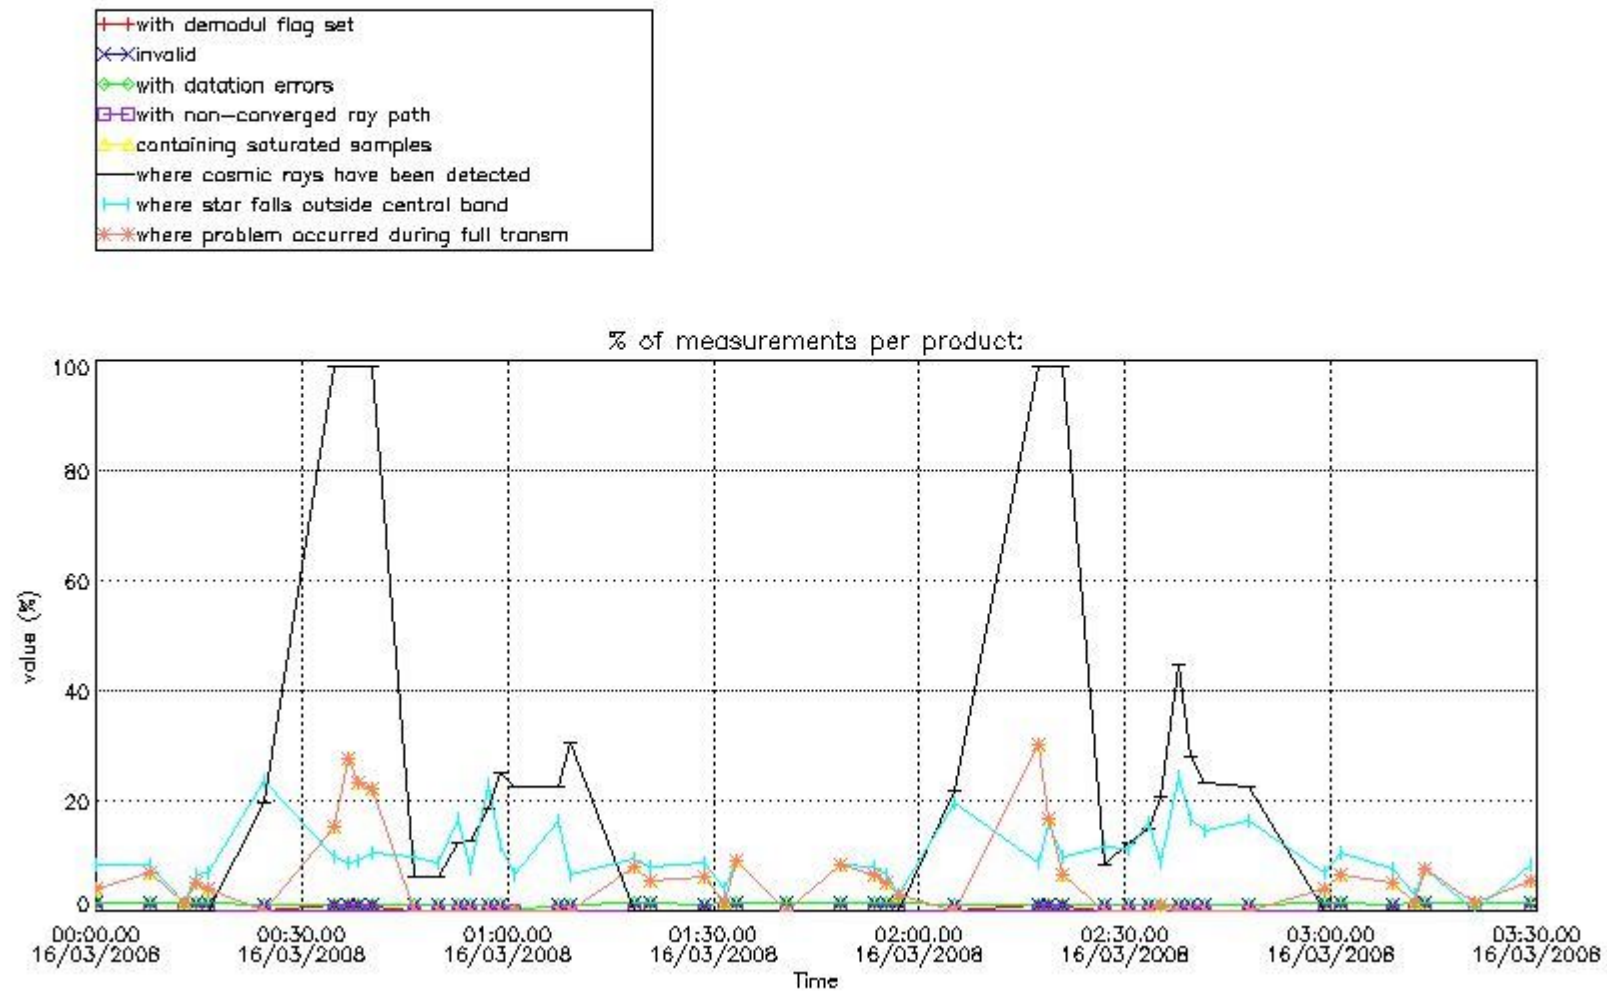

At least one measurement with demodulation flag set:	14.5833 %
Reference spectrum computed from DB:	0.00000 %
Reference spectrum with small number of measurements:	0.00000 %
SATU data not used:	0.00000 %

5.2 Plot quality information per product (time dependant)

5.3 Plot quality information per product (world map)