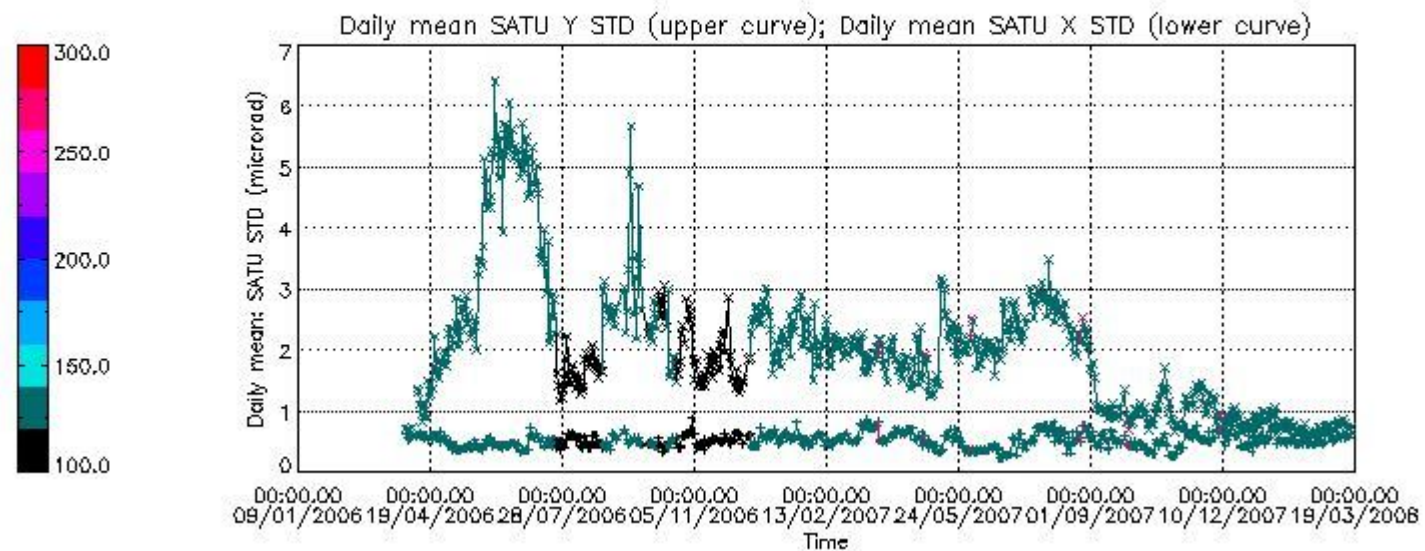

Number of data:	15850.	15850.	18550.	18550.

7.2.2 Trend of daily SATU NEA St. deviation since 1st April 2006 (dark limb)

The long term trend of the SATU 'X' and 'Y' standard deviations should be constant during the whole mission.

The colorbar represents the start tangent altitude (km) of the occultations.

Upper curve: STD of SATU Y axis

Lower curve: STD of SATU X axis

8. Auxiliary Data Files used for the production reported in section 2.4

The number reported in the third column indicates since which file (see list in section 2.4) the corresponding auxiliary file has been used. The fourth column is the date of those product files.

Type	Auxiliary Filename	Used since product	Used since product date
INST_PHYS_CHARACTERISTICS	GOM_INS_AXNIEC20050627_150713_20030716_120000_20100101_000000	1	16-MAR-2008 00:00:02
CALIBRATION_DATABASE	GOM_CAL_AXVIEC20080222_094723_20080220_000000_20100101_000000	1	16-MAR-2008 00:00:02
LEVEL-1B_PROC_CONFIG	GOM_PR1_AXNIEC20050627_151042_20020301_000000_20100101_000000	1	16-MAR-2008 00:00:02
STAR_CATALOGUE	GOM_CAT_AXVIEC20020121_161009_20020101_000000_20200101_000000	1	16-MAR-2008 00:00:02
STELLAR_SPECTRA_DATABANK	GOM_STS_AXNIEC20040308_103538_20020101_160000_20100101_000000	1	16-MAR-2008 00:00:02
ECMWF_FILE	AUX_ECF_AXNECM20080315_073111_20080315_210000_20080316_090000	1	16-MAR-2008 00:00:02
OPTIONAL_ECMWF_FILE	MISSING	1	16-MAR-2008 00:00:02
ORBIT_DATA_FILE	DOR_NAV_OPNPDE20080315_213516_000060572066_00473_31589_5229.N1	1	16-MAR-2008 00:00:02
ORBIT_DATA_FILE	DOR_NAV_OPNPDE20080315_232131_000057382066_00474_31590_5230.N1	18	16-MAR-2008 01:07:28
ORBIT_DATA_FILE	DOR_NAV_OPNPDE20080316_010228_000060572066_00475_31591_5231.N1	42	16-MAR-2008 02:49:45