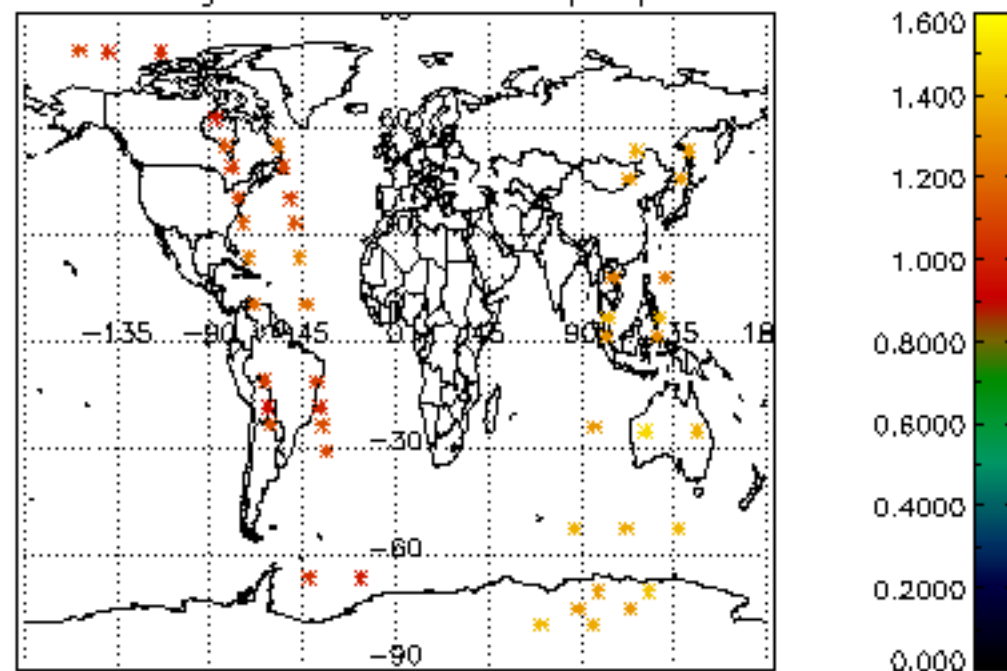

Percentage of datation errors per profile