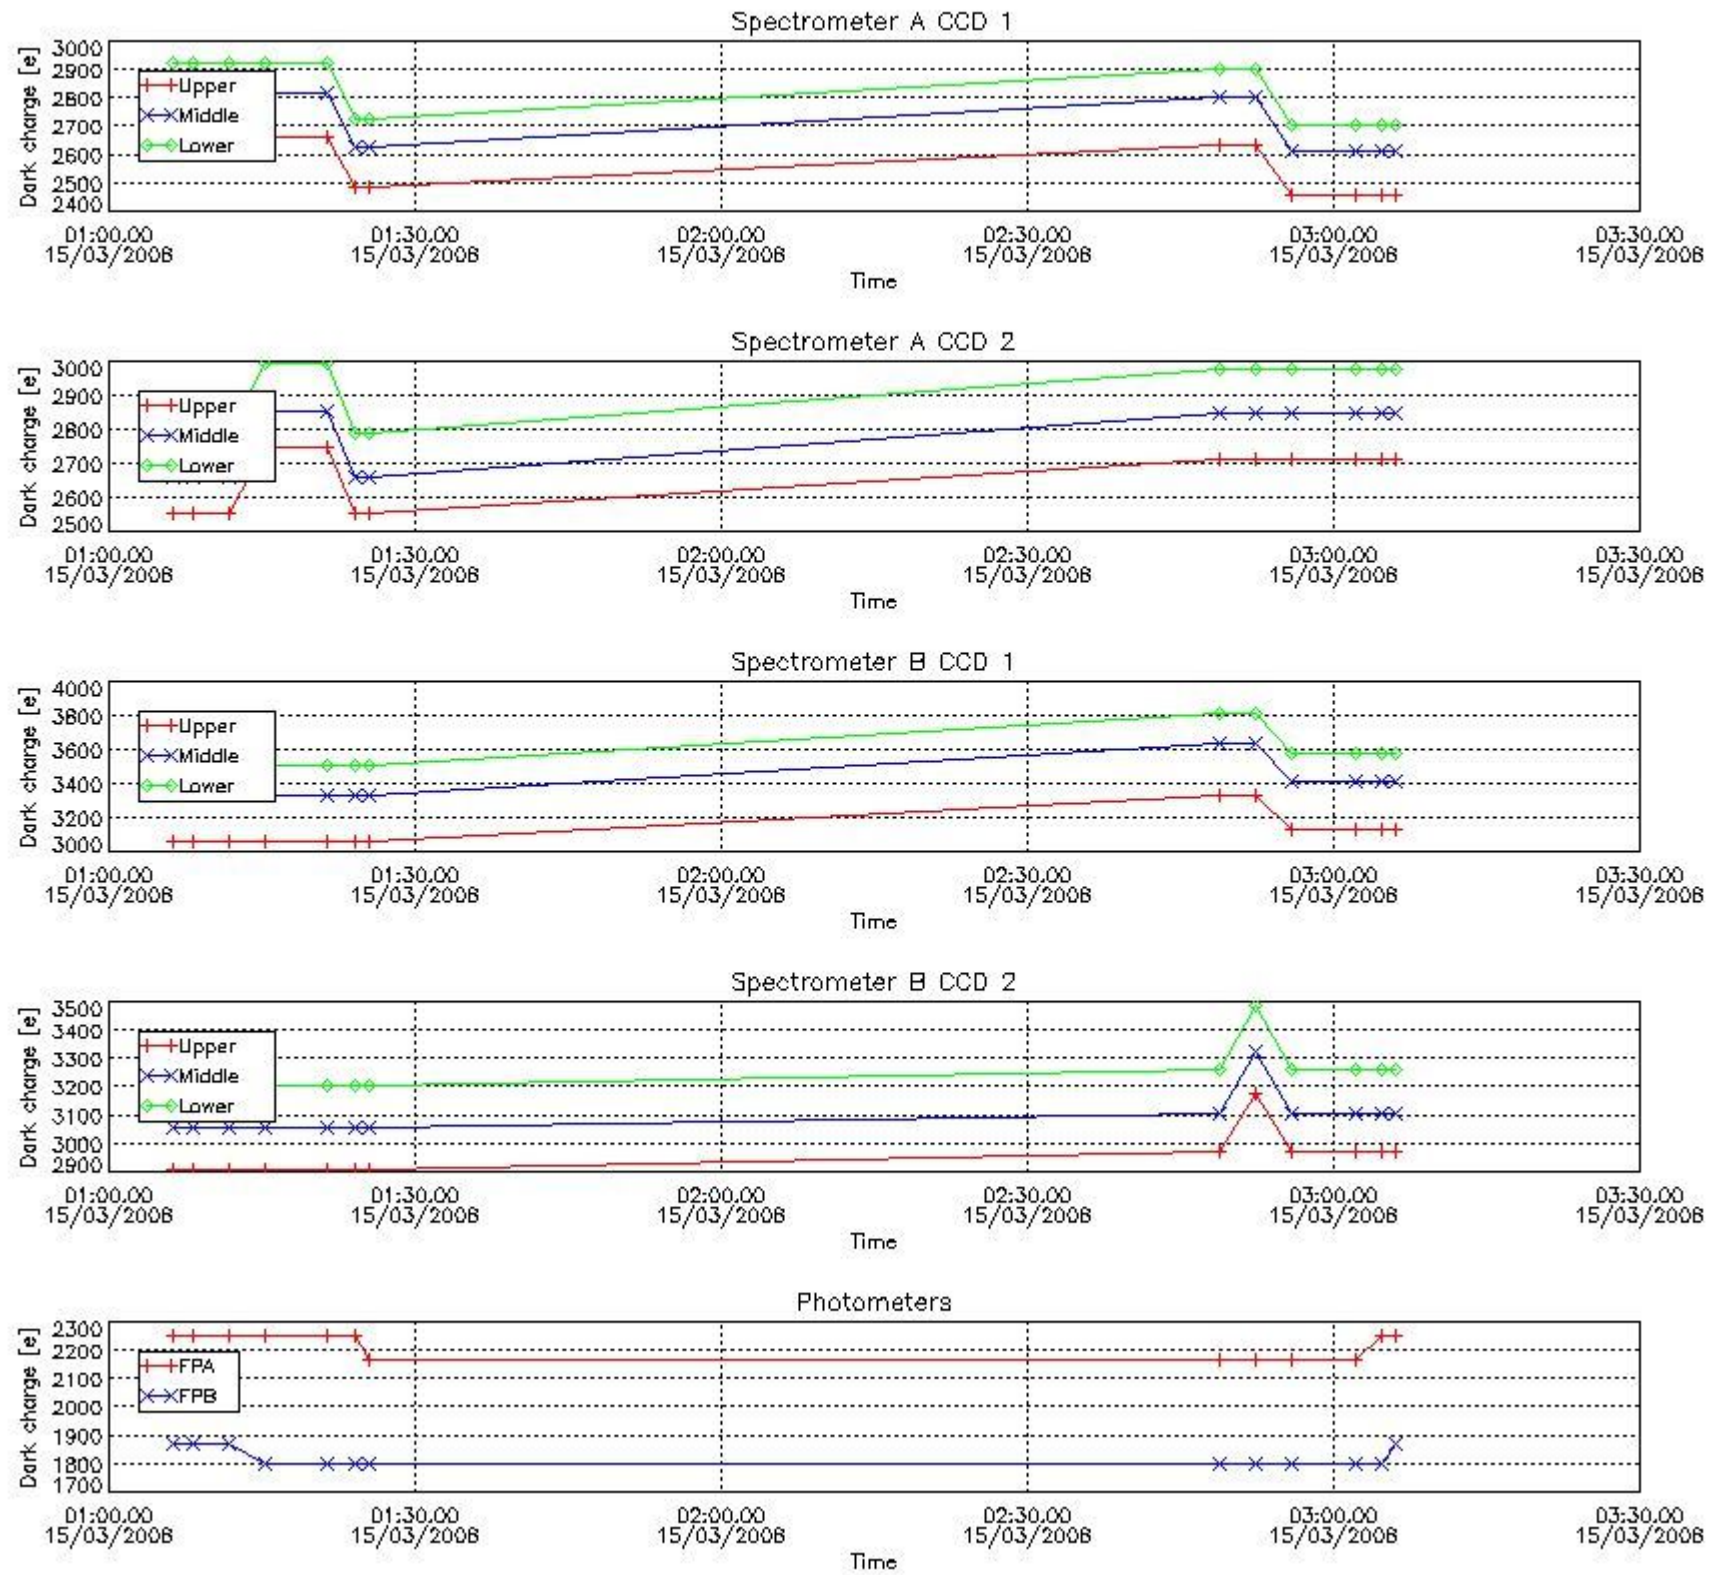

5. Demodulation flag and quality information monitoring

In this section it is presented the modulation information extracted from the pcd (product confidence data) at measurement level and information extracted from the Quality Summary dataset. Only products without errors (error flag in the MPH set to "0") are used.

5.1 Percentage of products during reporting period with: