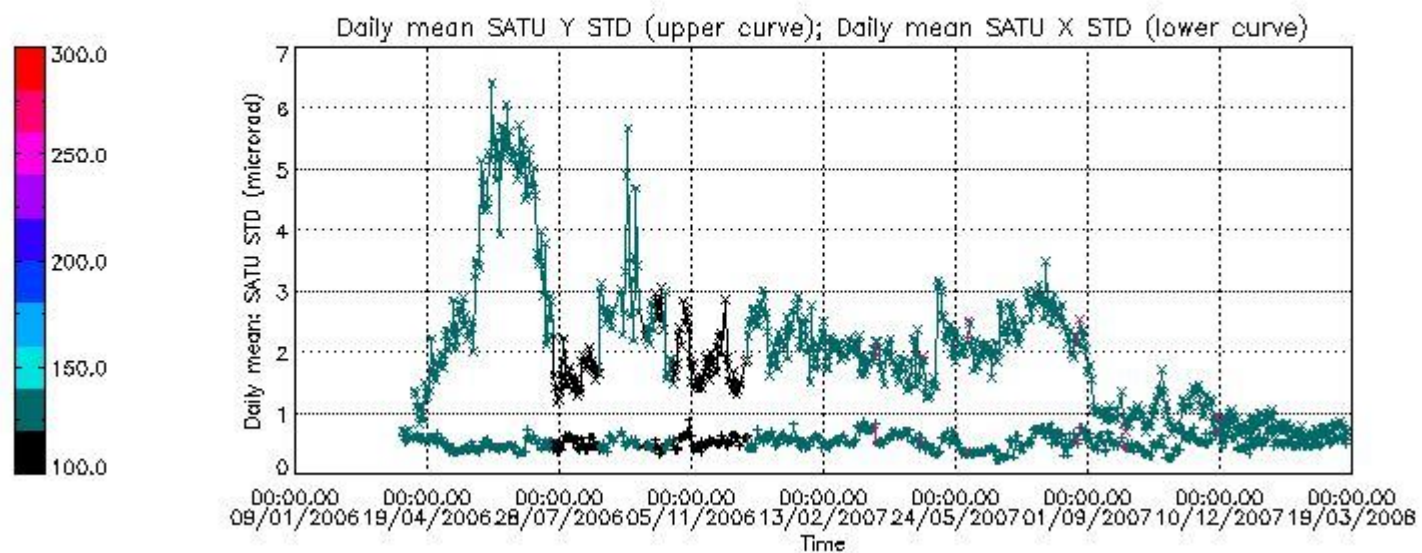

Number of data:	13450.	13450.	19000.	19000.

7.2.2 Trend of daily SATU NEA St. deviation since 1st April 2006 (dark limb)

The long term trend of the SATU 'X' and 'Y' standard deviations should be constant during the whole mission.

The colorbar represents the start tangent altitude (km) of the occultations.

Upper curve: STD of SATU Y axis

Lower curve: STD of SATU X axis

8. Auxiliary Data Files used for the production reported in section 2.4

The number reported in the third column indicates since which file (see list in section 2.4) the corresponding auxiliary file has been used. The fourth column is the date of those product files.

Type	Auxiliary Filename	Used since product	Used since product date
INST_PHYS_CHARACTERISTICS	GOM_INS_AXNIEC20050627_150713_20030716_120000_20100101_000000	1	15-MAR-2008 00:00:08
CALIBRATION_DATABASE	GOM_CAL_AXVIEC20080222_094723_20080220_000000_20100101_000000	1	15-MAR-2008 00:00:08
LEVEL-1B_PROC_CONFIG	GOM_PR1_AXNIEC20050627_151042_20020301_000000_20100101_000000	1	15-MAR-2008 00:00:08
STAR_CATALOGUE	GOM_CAT_AXVIEC20020121_161009_20020101_000000_20200101_000000	1	15-MAR-2008 00:00:08
STELLAR_SPECTRA_DATABANK	GOM_STS_AXNIEC20040308_103538_20020101_160000_20100101_000000	1	15-MAR-2008 00:00:08
ECMWF_FILE	AUX_ECF_AXNECM20080314_073112_20080314_210000_20080315_090000	1	15-MAR-2008 00:00:08
OPTIONAL_ECMWF_FILE	MISSING	1	15-MAR-2008 00:00:08
ORBIT_DATA_FILE	DOR_NAV_OPNPDE20080314_220716_000060572066_00459_31575_5225.N1	1	15-MAR-2008 00:00:08
ORBIT_DATA_FILE	DOR_NAV_OPNPDE20080314_235332_000057382066_00460_31576_5226.N1	23	15-MAR-2008 01:38:23
ORBIT_DATA_FILE	DOR_NAV_OPNPDE20080315_013429_000060572066_00461_31577_5227.N1	46	15-MAR-2008 03:21:20