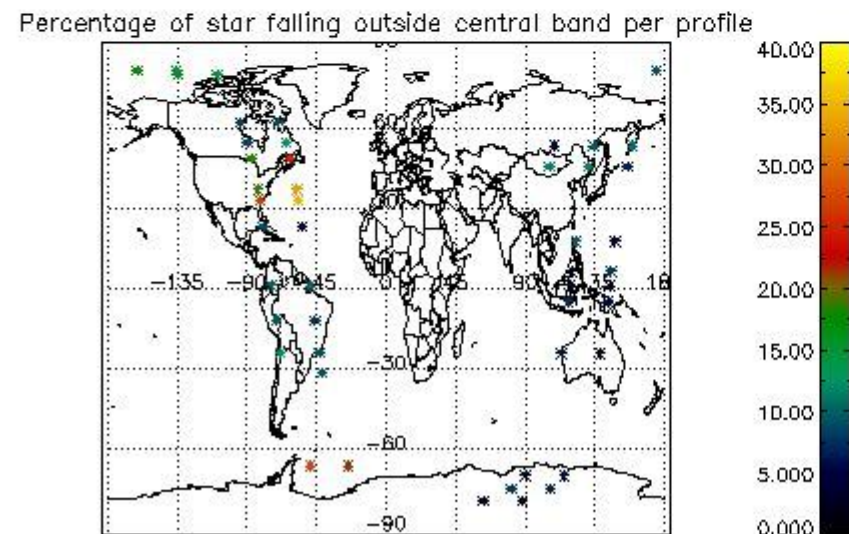

6. Statistics and plot of tangent altitude of the last measurement (DARK & BRIGHT products without errors)

6.1 Statistics on tangent altitude lost:

Statistics	DARK	BRIGHT	TWILIGHT
Mean:	15.346	21.093	NaN
St. deviation:	6.2223	2.6215	NaN
Maximum:	21.575	25.757	NaN
Minimum:	3.0222	16.292	NaN
Number of data:	13.000	22.000	NaN

6.2 Plot for DARK limb products