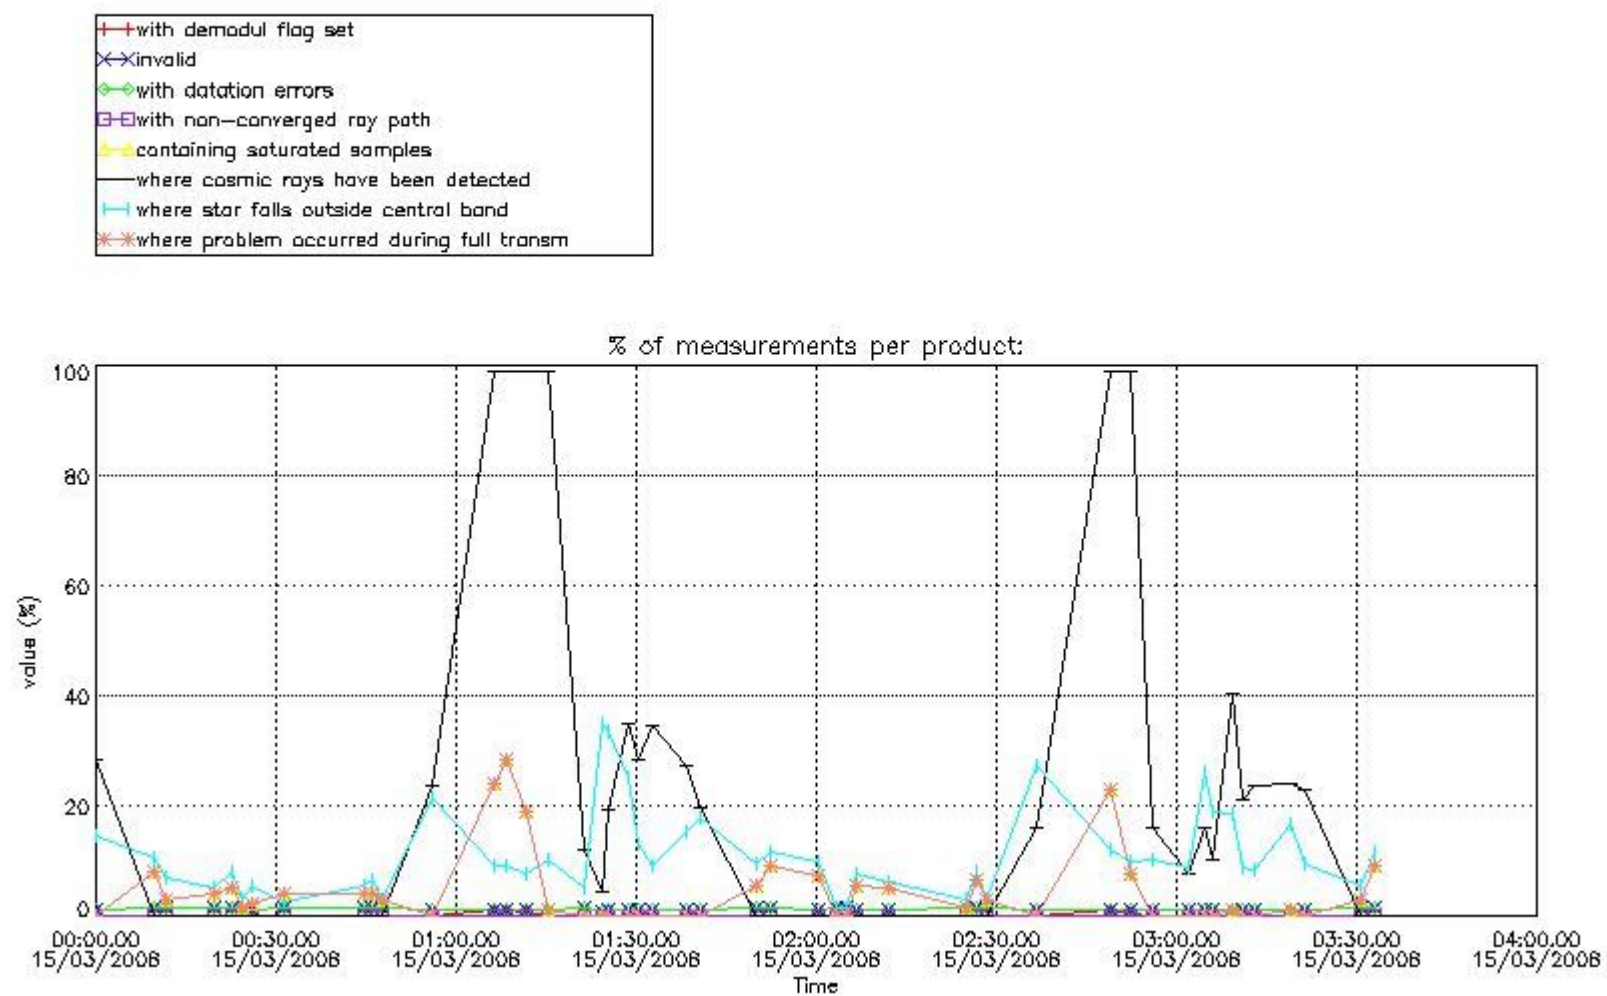

At least one measurement with demodulation flag set:	27.0833 %
Reference spectrum computed from DB:	0.00000 %
Reference spectrum with small number of measurements:	0.00000 %
SATU data not used:	0.00000 %

5.2 Plot quality information per product (time dependant)

5.3 Plot quality information per product (world map)