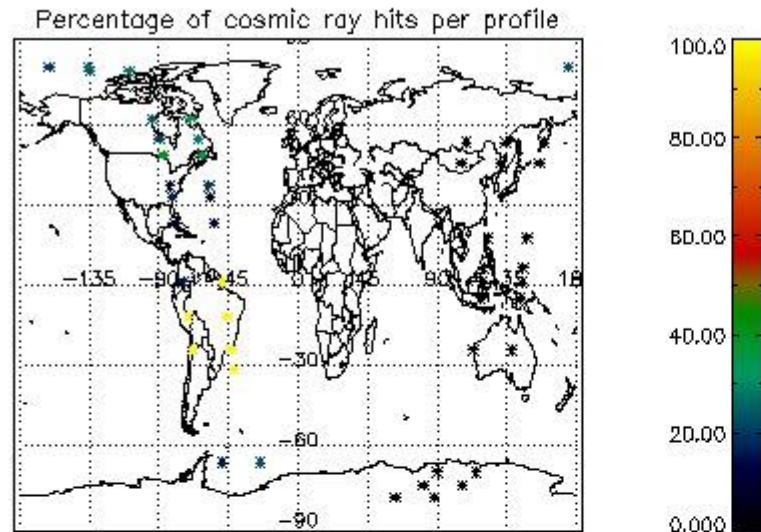

6. Statistics and plot of tangent altitude of the last measurement (DARK & BRIGHT products without errors)

6.1 Statistics on tangent altitude lost:

Statistics	DARK	BRIGHT	TWILIGHT
Mean:	15.346	21.093	NaN
St. deviation:	6.2223	2.6215	NaN
Maximum:	21.575	25.757	NaN
Minimum:	3.0222	16.292	NaN
Number of data:	13.000	22.000	NaN

6.2 Plot for DARK limb products