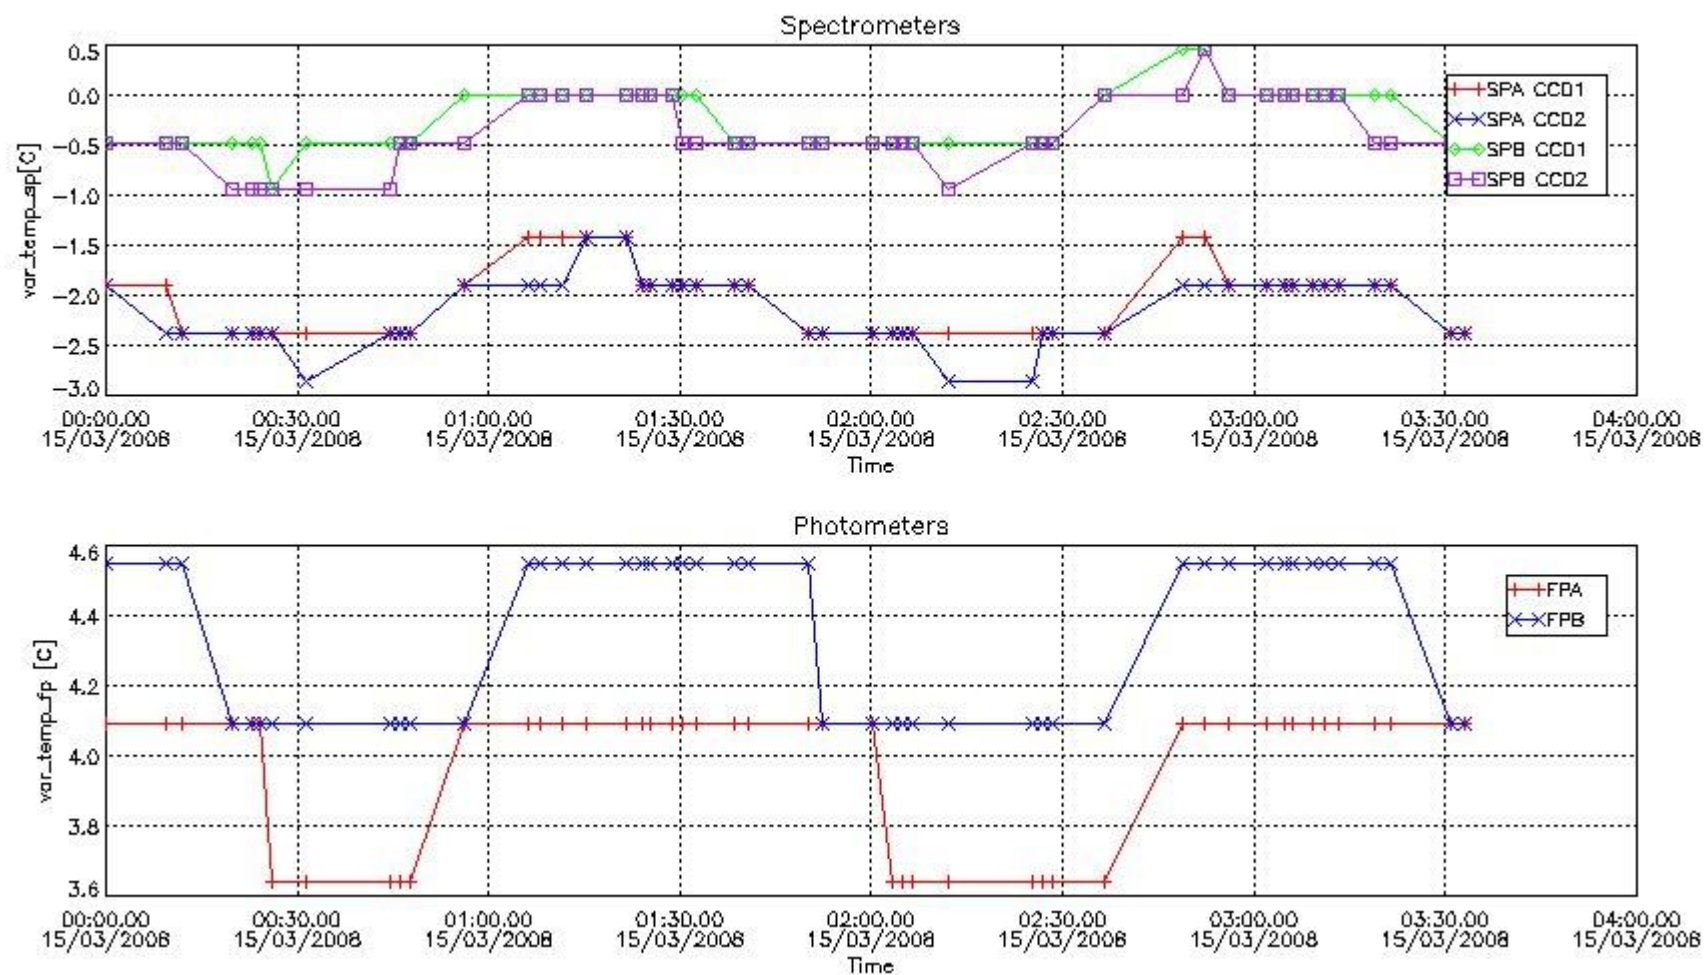

44	GOM_TRA_1PNPDE20080315_031308_000000492066_00462_31578_6646.N1	15-MAR-2008 03:13:08	Straylight	48.500	123	lot Cen	2.7500	10200.	97	31578	No
45	GOM_TRA_1PNPDE20080315_031859_000000542066_00462_31578_6647.N1	15-MAR-2008 03:18:59	Straylight	54.000	106	9Bet Crv	2.6480	5600.0	108	31578	No
46	GOM_TRA_1PNPDE20080315_032120_000000482066_00462_31578_6733.N1	15-MAR-2008 03:21:20	Twilight_stray	48.000	100	4Gam Crv	2.5800	13100.	96	31578	No
47	GOM_TRA_1PNPDE20080315_033045_000000362066_00462_31578_6734.N1	15-MAR-2008 03:30:45	Bright	36.000	22	32Alp Leo	1.3600	15200.	72	31578	No
48	GOM_TRA_1PNPDE20080315_033300_000000392066_00462_31578_6735.N1	15-MAR-2008 03:33:00	Bright	39.000	51	41Gam1Leo	2.0100	4500.0	78	31578	No

3. Plot of GOMOS spectrometers and photometers temperatures from level 1b data

4. Overview of dark signal processing per product

The Dark Charge (DC) is a temperature-dependant signal added to the useful measurements and it is therefore subtracted from them during the processing. There are two phenomena that produce a continuous increase of the DC: the "hot pixels" (a pixel is "hot" when its DC exceeds by a significant amount its value measured on ground at the same temperature) and the "Random Telegraphic Signal" (abrupt change positive or negative of the CCD pixel signal, random in time, affecting only the DC part of the signal and not the photon generated signal).

In this section a list of products that did not use the Dark Sky Area (DSA) observation for the DC computation is given. It is also provided the mean DC plot per product for dark limb products with no error flag set.

4.1 These products did not use the DSA observation for DC computation:

Product name	DC information
GOM_TRA_1PNPDE20080315_032120_000000482066_00462_31578_6733.N1	DC map used
GOM_TRA_1PNPDE20080315_033045_000000362066_00462_31578_6734.N1	DC map used
GOM_TRA_1PNPDE20080315_033300_000000392066_00462_31578_6735.N1	DC map used

4.2 Plot of mean dark charges per product: only products in DARK limb conditions without errors are used