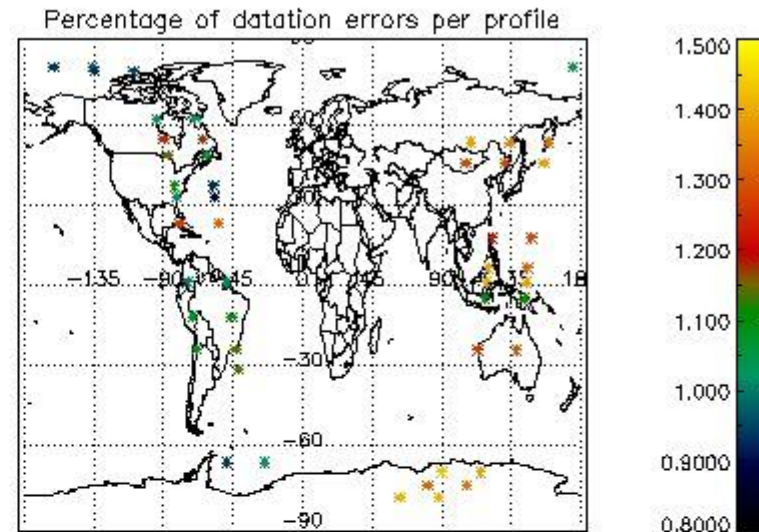

6. Statistics and plot of tangent altitude of the last measurement (DARK & BRIGHT products without errors)

6.1 Statistics on tangent altitude lost:

Statistics	DARK	BRIGHT	TWILIGHT
Mean:	15.346	21.093	NaN
St. deviation:	6.2223	2.6215	NaN
Maximum:	21.575	25.757	NaN
Minimum:	3.0222	16.292	NaN
Number of data:	13.000	22.000	NaN

6.2 Plot for DARK limb products