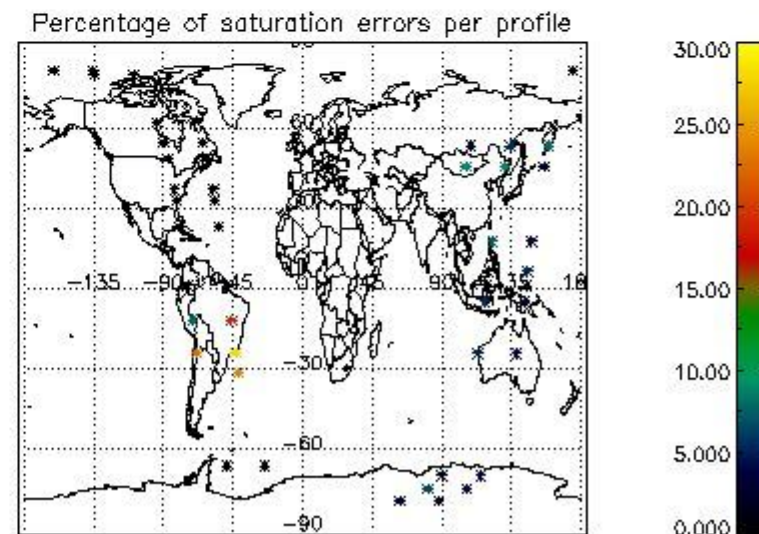

6. Statistics and plot of tangent altitude of the last measurement (DARK & BRIGHT products without errors)

6.1 Statistics on tangent altitude lost:

Statistics	DARK	BRIGHT	TWILIGHT
Mean:	15.346	21.093	NaN
St. deviation:	6.2223	2.6215	NaN
Maximum:	21.575	25.757	NaN
Minimum:	3.0222	16.292	NaN
Number of data:	13.000	22.000	NaN

6.2 Plot for DARK limb products