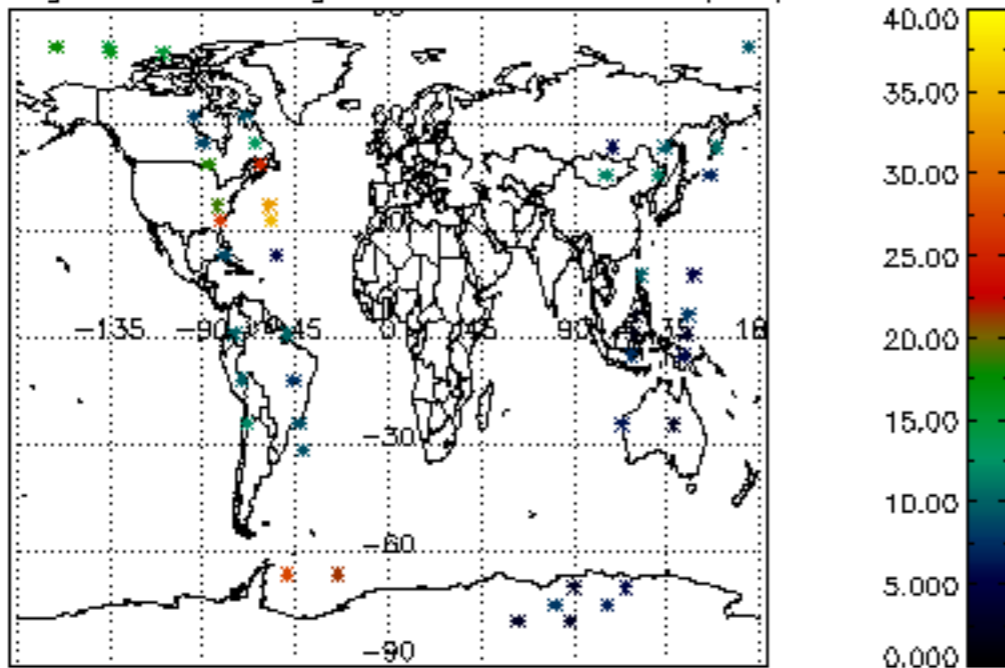

Percentage of star falling outside central band per profile