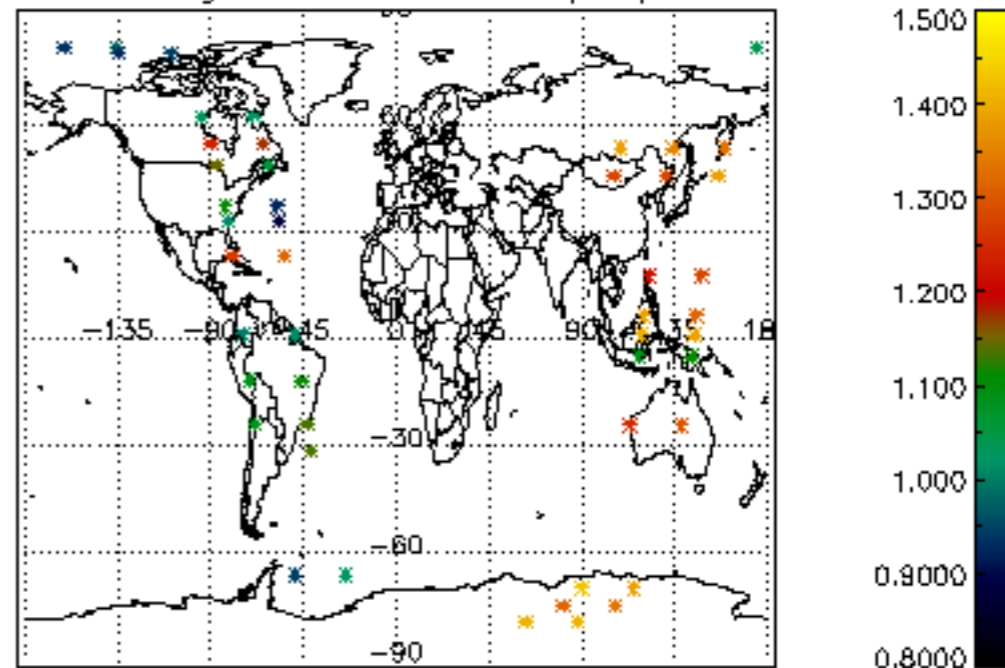

Percentage of datation errors per profile