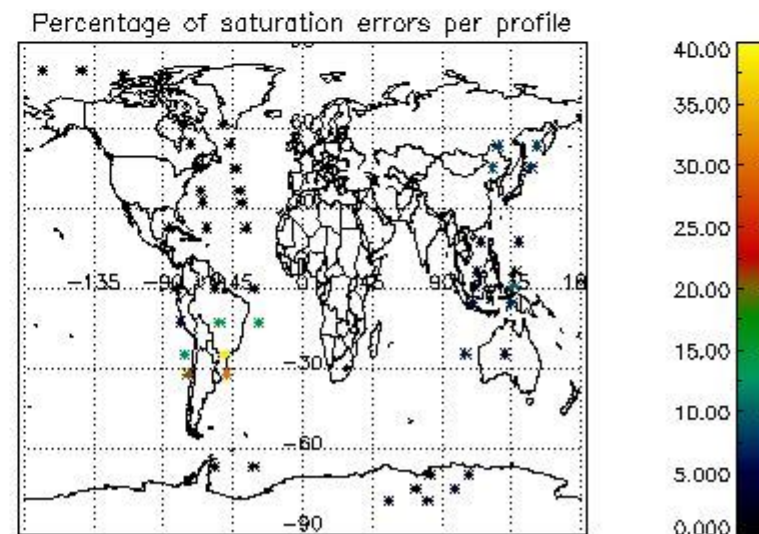

6. Statistics and plot of tangent altitude of the last measurement (DARK & BRIGHT products without errors)

6.1 Statistics on tangent altitude lost:

Statistics	DARK	BRIGHT	TWILIGHT
Mean:	16.512	20.955	NaN
St. deviation:	3.3761	2.6705	NaN
Maximum:	22.408	25.800	NaN
Minimum:	9.6278	15.853	NaN
Number of data:	19.000	20.000	NaN

6.2 Plot for DARK limb products