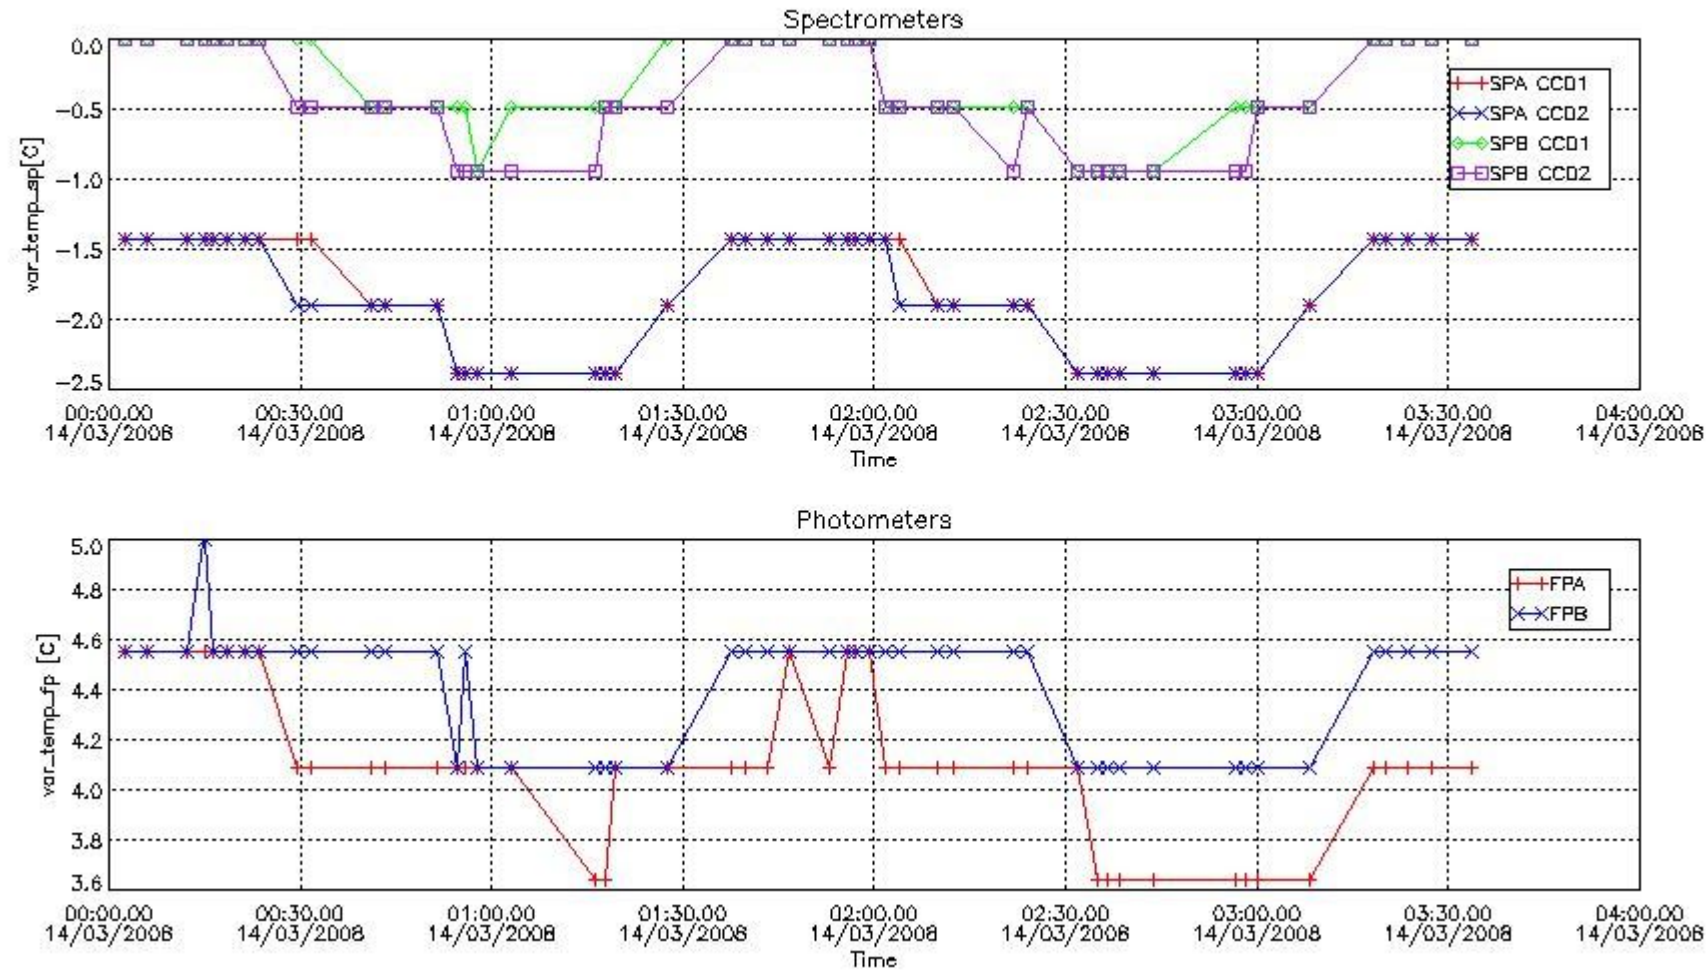

45	GOM_TRA_1PNPDE20080314_031814_000000442066_00447_31563_6063.N1	14-MAR-2008 03:18:14	Dark	43.500	155	41Pi Sgr	2.9000	6600.0	87	31563	No
46	GOM_TRA_1PNPDE20080314_032015_000000492066_00447_31563_6064.N1	14-MAR-2008 03:20:15	Dark	49.000	57	34Sig Sgr	2.0660	26000.	98	31563	No
47	GOM_TRA_1PNPDE20080314_032341_000000452066_00447_31563_6065.N1	14-MAR-2008 03:23:41	Dark	45.000	38	20Eps Sgr	1.8360	11000.	90	31563	No
48	GOM_TRA_1PNPDE20080314_032714_000000502066_00448_31564_6066.N1	14-MAR-2008 03:27:14	Dark	49.500	25	35Lam Sco	1.6200	28000.	99	31564	No
49	GOM_TRA_1PNPDE20080314_033333_000000392066_00448_31564_6067.N1	14-MAR-2008 03:33:33	Dark	39.000	134	Bet TrA	2.8100	6600.0	78	31564	No

3. Plot of GOMOS spectrometers and photometers temperatures from level 1b data

4. Overview of dark signal processing per product

The Dark Charge (DC) is a temperature-dependant signal added to the useful measurements and it is therefore subtracted from them during the processing. There are two phenomena that produce a continuous increase of the DC: the "hot pixels" (a pixel is "hot" when its DC exceeds by a significant amount its value measured on ground at the same temperature) and the "Random Telegraphic Signal" (abrupt change positive or negative of the CCD pixel signal, random in time, affecting only the DC part of the signal and not the photon generated signal).

In this section a list of products that did not use the Dark Sky Area (DSA) observation for the DC computation is given. It is also provided the mean DC plot per product for dark limb products with no error flag set.

4.1 All products used the DSA observation for the DC computation

4.2 Plot of mean dark charges per product: only products in DARK limb conditions without errors are used