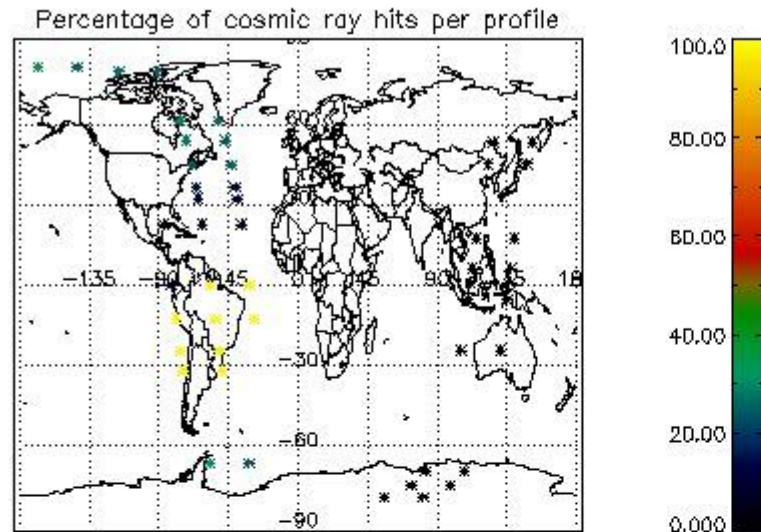

6. Statistics and plot of tangent altitude of the last measurement (DARK & BRIGHT products without errors)

6.1 Statistics on tangent altitude lost:

Statistics	DARK	BRIGHT	TWILIGHT
Mean:	16.512	20.955	NaN
St. deviation:	3.3761	2.6705	NaN
Maximum:	22.408	25.800	NaN
Minimum:	9.6278	15.853	NaN
Number of data:	19.000	20.000	NaN

6.2 Plot for DARK limb products