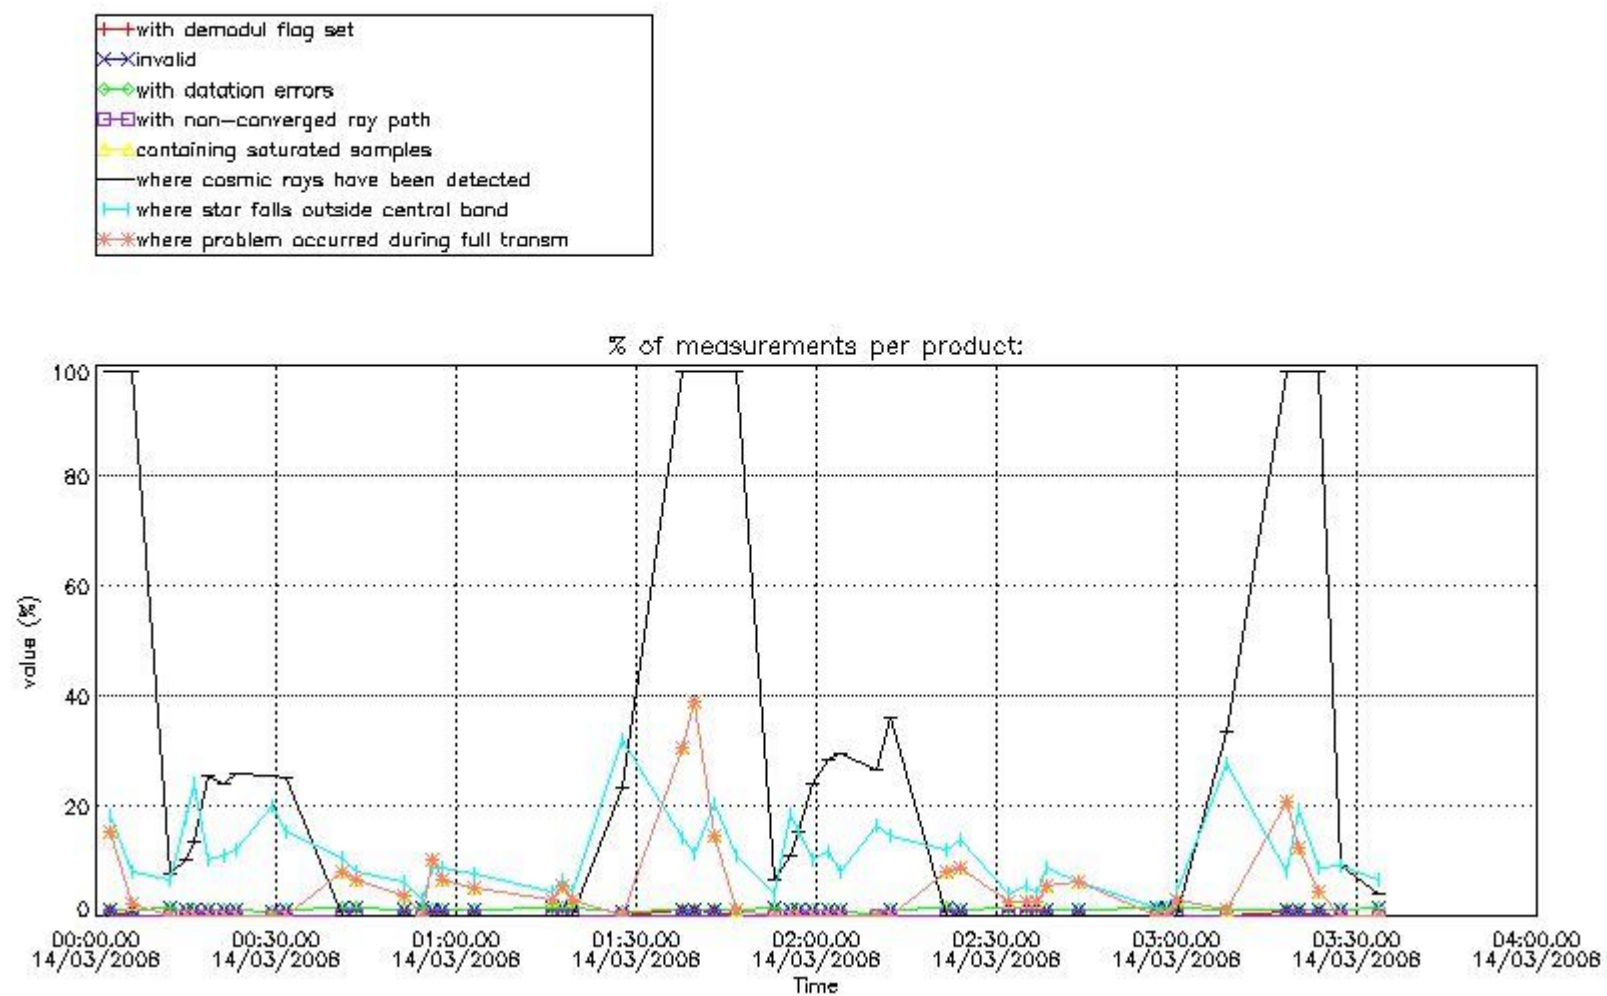

At least one measurement with demodulation flag set:	26.5306 %
Reference spectrum computed from DB:	0.00000 %
Reference spectrum with small number of measurements:	0.00000 %
SATU data not used:	0.00000 %

5.2 Plot quality information per product (time dependant)

5.3 Plot quality information per product (world map)