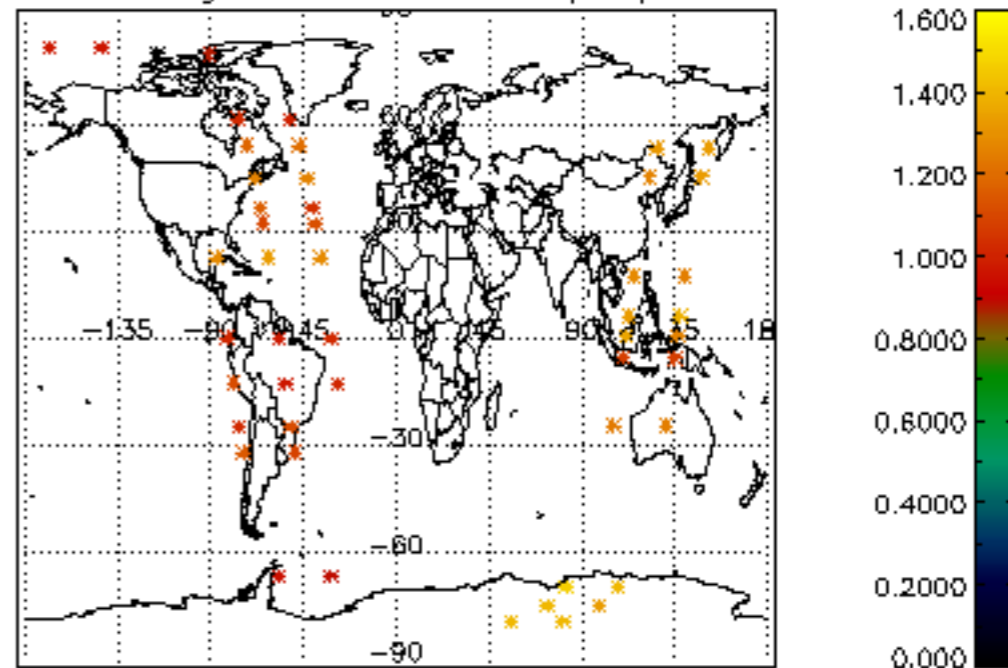

Percentage of datation errors per profile