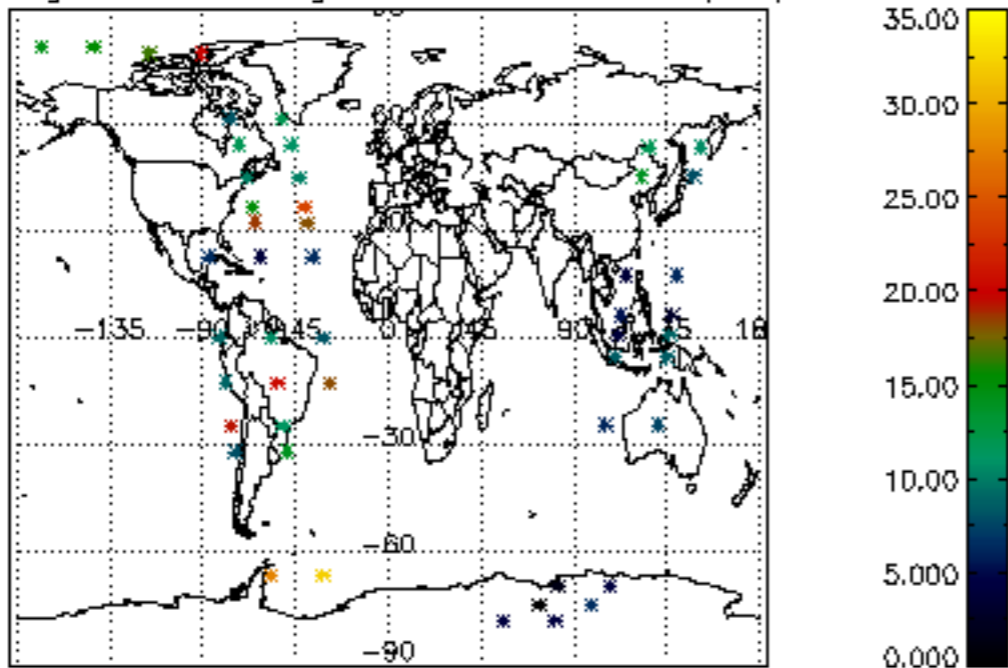

Percentage of star falling outside central band per profile