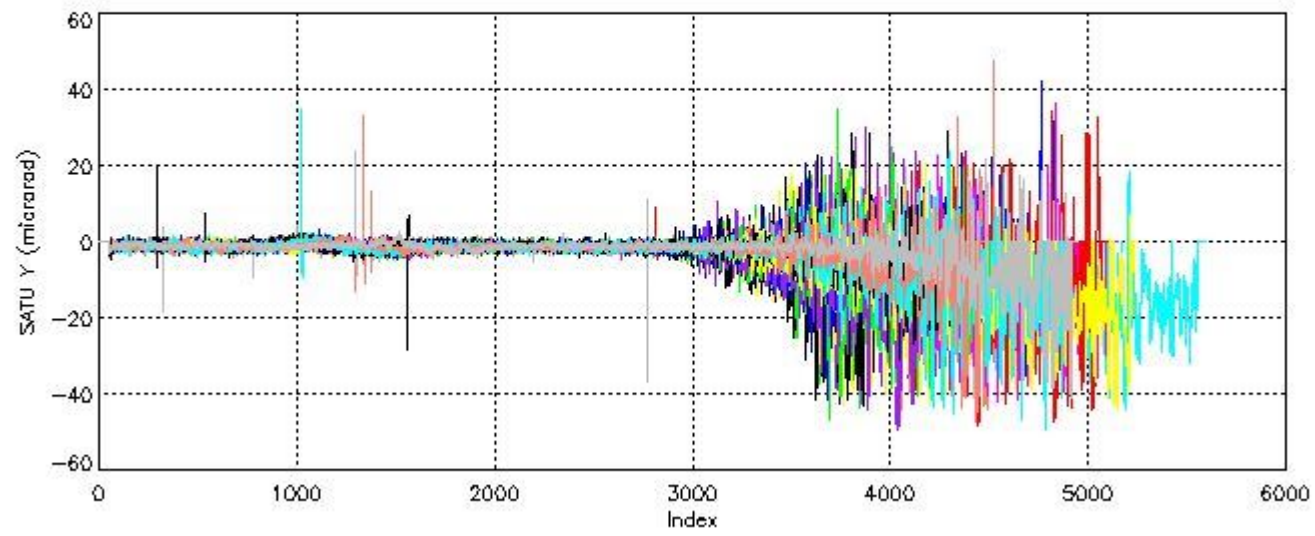

7.2 Statistics on SATU Noise Equivalent Angle (NEA) for DARK (D) and BRIGHT (B) products above 105 kms

The Star Acquisition and Tracking Unit (it is the CCD that tracks the star while it is occulted) Noise Equivalent Angle consists of the statistical angular variation of the SATU data above the atmosphere.

Statistics (in microradians) above 105 km are computed for every occultation, giving four values per occultation: one in the 'X' direction and one in the 'Y' direction for dark and bright limbs. A mean value per day in every direction and limb is calculated and monitored in order to assess instrument performance in terms of star pointing.

7.2.1 SATU NEA Statistics (table)

Statistics	SATU X (D)	SATU Y (D)	SATU X (B)	SATU Y (B)
Mean:	0.20277	-1.2276	0.16450	-1.2425
St. deviation:	0.56856	0.70476	0.52623	0.89305
Maximum:	9.3000	19.700	3.5000	2.1000
Minimum:	-27.900	-18.200	-2.9000	-5.0000