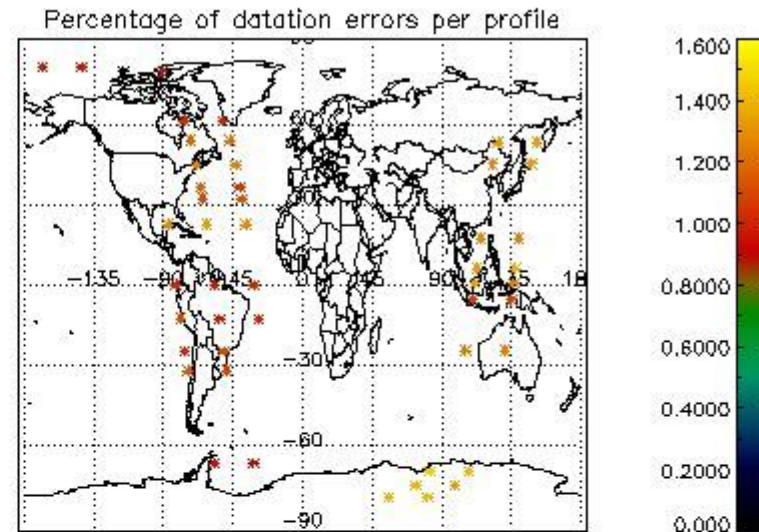

6. Statistics and plot of tangent altitude of the last measurement (DARK & BRIGHT products without errors)

6.1 Statistics on tangent altitude lost:

Statistics	DARK	BRIGHT	TWILIGHT
Mean:	16.512	20.955	NaN
St. deviation:	3.3761	2.6705	NaN
Maximum:	22.408	25.800	NaN
Minimum:	9.6278	15.853	NaN
Number of data:	19.000	20.000	NaN

6.2 Plot for DARK limb products