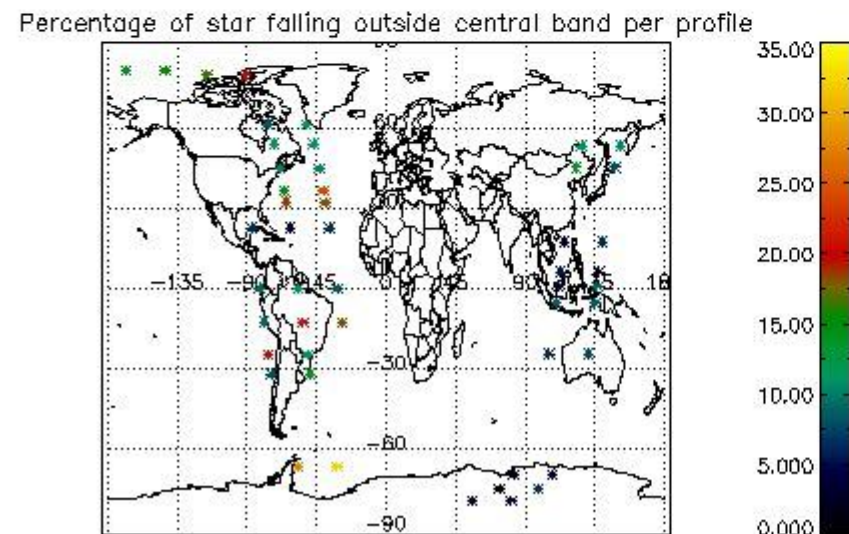

6. Statistics and plot of tangent altitude of the last measurement (DARK & BRIGHT products without errors)

6.1 Statistics on tangent altitude lost:

Statistics	DARK	BRIGHT	TWILIGHT
Mean:	16.512	20.955	NaN
St. deviation:	3.3761	2.6705	NaN
Maximum:	22.408	25.800	NaN
Minimum:	9.6278	15.853	NaN
Number of data:	19.000	20.000	NaN

6.2 Plot for DARK limb products