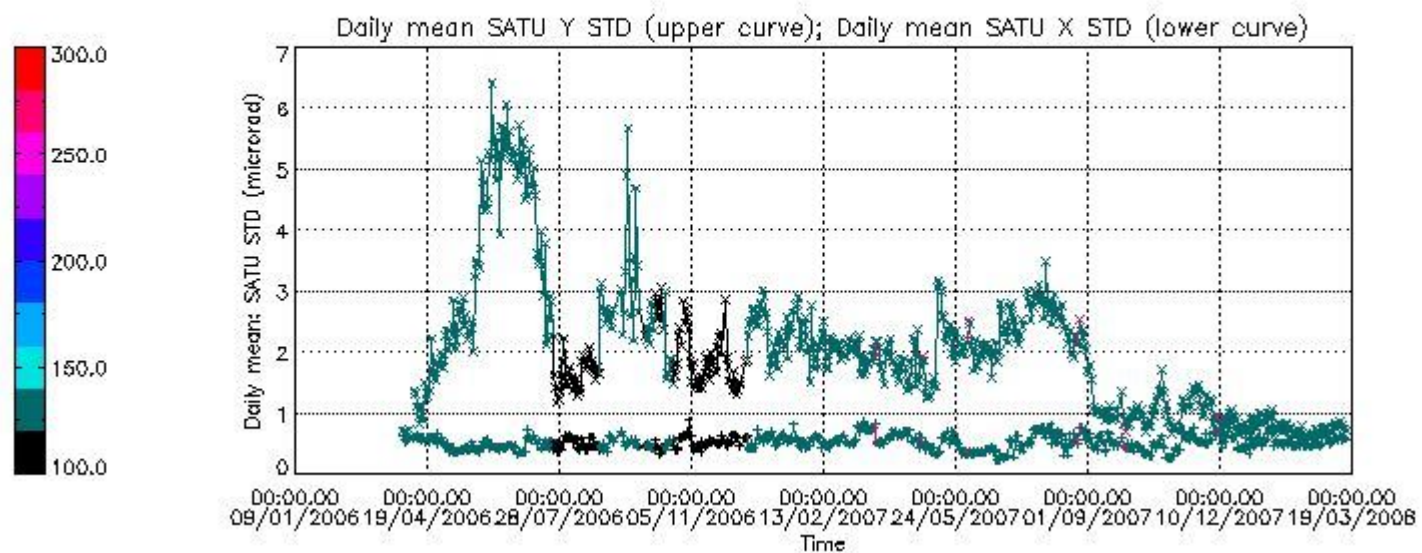

Number of data:	19100.	19100.	17500.	17500.

7.2.2 Trend of daily SATU NEA St. deviation since 1st April 2006 (dark limb)

The long term trend of the SATU 'X' and 'Y' standard deviations should be constant during the whole mission.

The colorbar represents the start tangent altitude (km) of the occultations.

Upper curve: STD of SATU Y axis

Lower curve: STD of SATU X axis

8. Auxiliary Data Files used for the production reported in section 2.4

The number reported in the third column indicates since which file (see list in section 2.4) the corresponding auxiliary file has been used. The fourth column is the date of those product files.

Type	Auxiliary Filename	Used since product	Used since product date
INST_PHYS_CHARACTERISTICS	GOM_INS_AXNIEC20050627_150713_20030716_120000_20100101_000000	1	14-MAR-2008 00:02:27
CALIBRATION_DATABASE	GOM_CAL_AXVIEC20080222_094723_20080220_000000_20100101_000000	1	14-MAR-2008 00:02:27
LEVEL-1B_PROC_CONFIG	GOM_PR1_AXNIEC20050627_151042_20020301_000000_20100101_000000	1	14-MAR-2008 00:02:27
STAR_CATALOGUE	GOM_CAT_AXVIEC20020121_161009_20020101_000000_20200101_000000	1	14-MAR-2008 00:02:27
STELLAR_SPECTRA_DATABANK	GOM_STS_AXNIEC20040308_103538_20020101_160000_20100101_000000	1	14-MAR-2008 00:02:27
ECMWF_FILE	AUX_ECF_AXNECM20080313_073110_20080313_210000_20080314_090000	1	14-MAR-2008 00:02:27
OPTIONAL_ECMWF_FILE	MISSING	1	14-MAR-2008 00:02:27
ORBIT_DATA_FILE	DOR_NAV_OPNPDE20080313_224435_000057382066_00445_31561_5221.N1	1	14-MAR-2008 00:02:27
ORBIT_DATA_FILE	DOR_NAV_OPNPDE20080314_002532_000057382066_00446_31562_5222.N1	33	14-MAR-2008 02:12:19