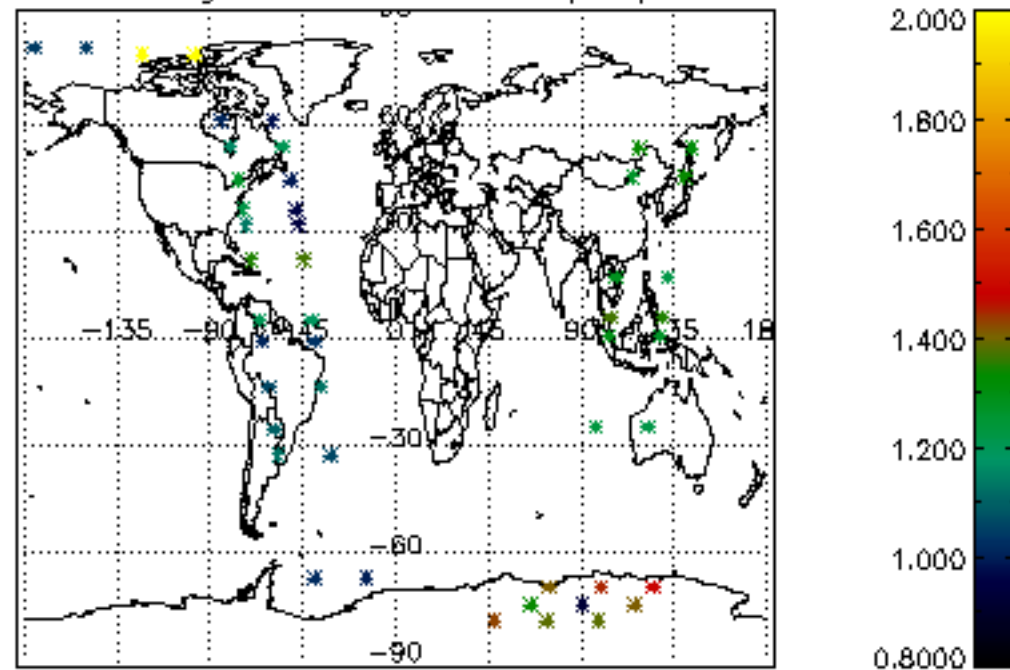

Percentage of datation errors per profile