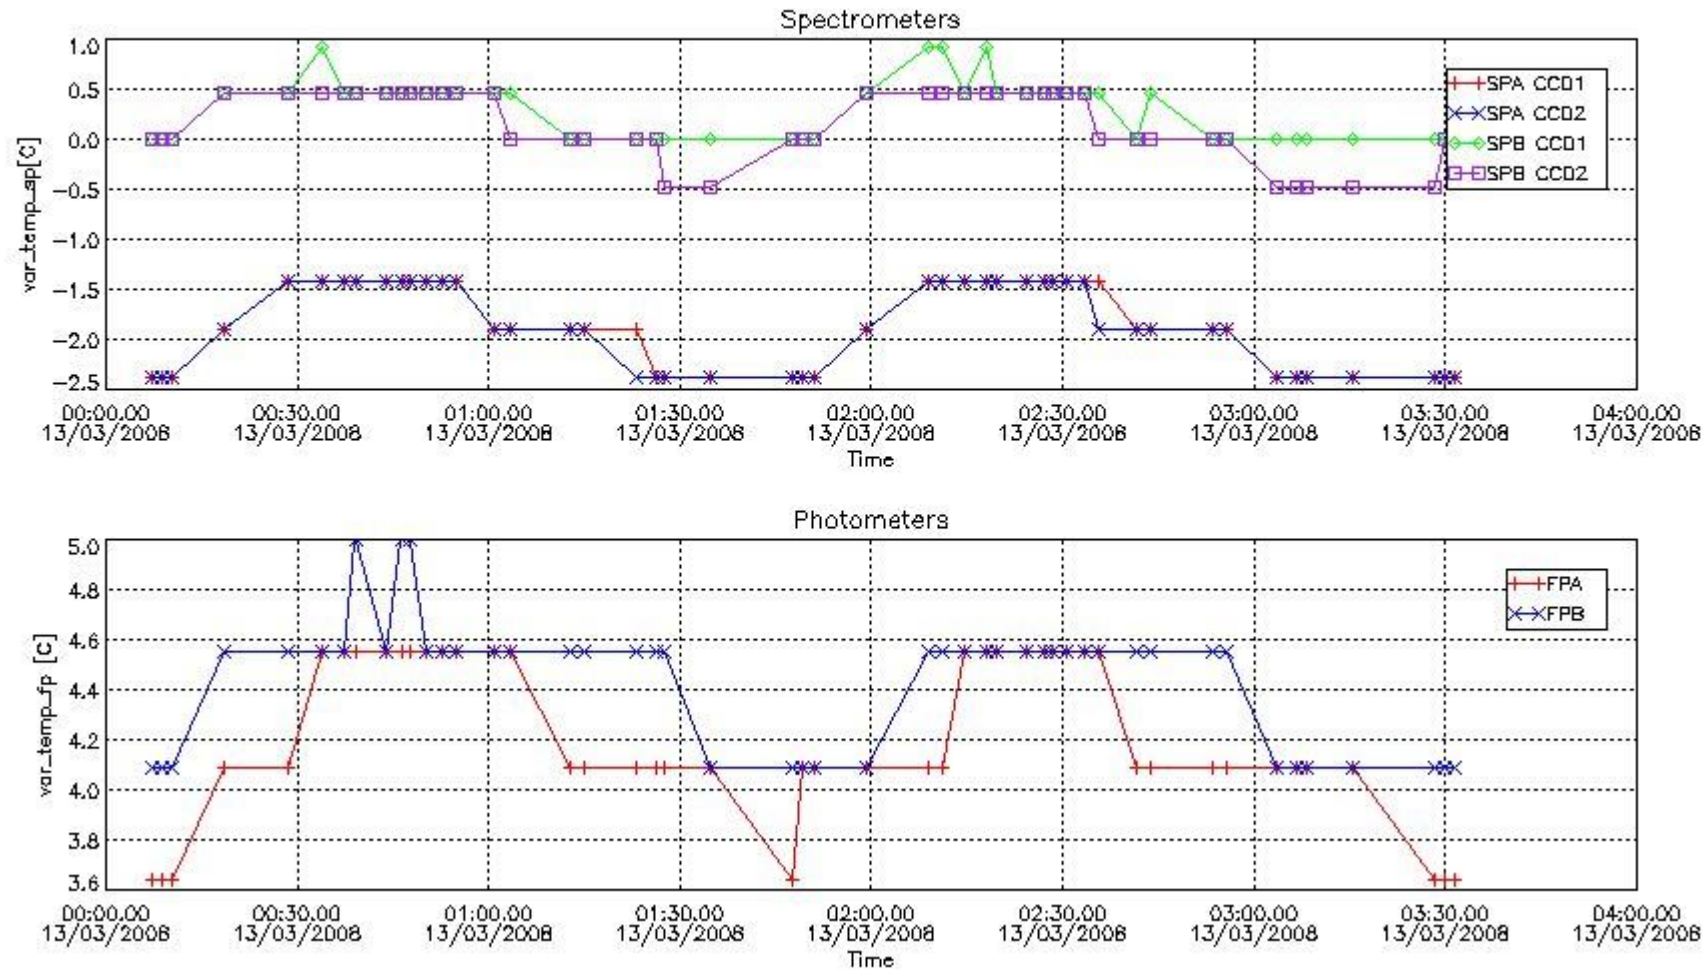

4. Overview of dark signal processing per product

The Dark Charge (DC) is a temperature-dependant signal added to the useful measurements and it is therefore subtracted from them during the processing. There are two phenomena that produce a continuous increase of the DC: the "hot pixels" (a pixel is "hot" when its DC exceeds by a significant amount its value measured on ground at the same temperature) and the "Random Telegraphic Signal" (abrupt change positive or negative of the CCD pixel signal, random in time, affecting only the DC part of the signal and not the photon generated signal).

In this section a list of products that did not use the Dark Sky Area (DSA) observation for the DC computation is given. It is also provided the mean DC plot per product for dark limb products with no error flag set.

4.1 All products used the DSA observation for the DC computation

4.2 Plot of mean dark charges per product: only products in DARK limb conditions without errors are used