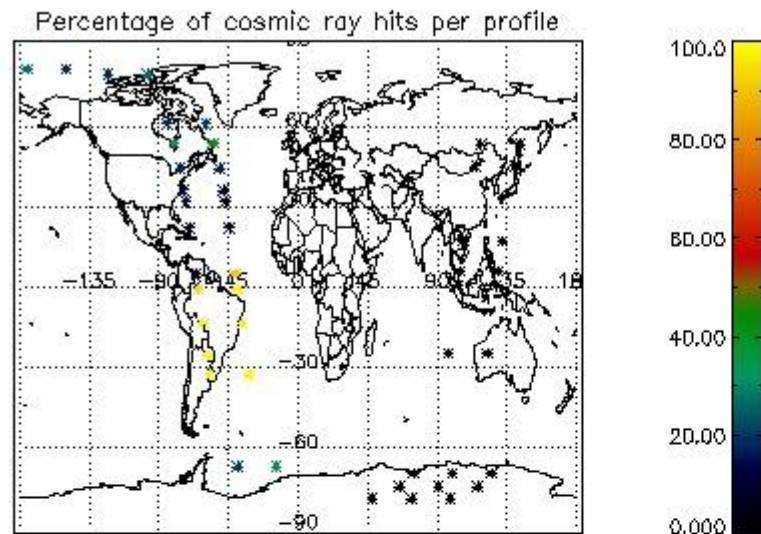

6. Statistics and plot of tangent altitude of the last measurement (DARK & BRIGHT products without errors)

6.1 Statistics on tangent altitude lost:

Statistics	DARK	BRIGHT	TWILIGHT
Mean:	16.275	20.481	NaN
St. deviation:	5.5894	4.6739	NaN
Maximum:	24.514	27.115	NaN
Minimum:	5.7587	3.9962	NaN
Number of data:	17.000	21.000	NaN

6.2 Plot for DARK limb products