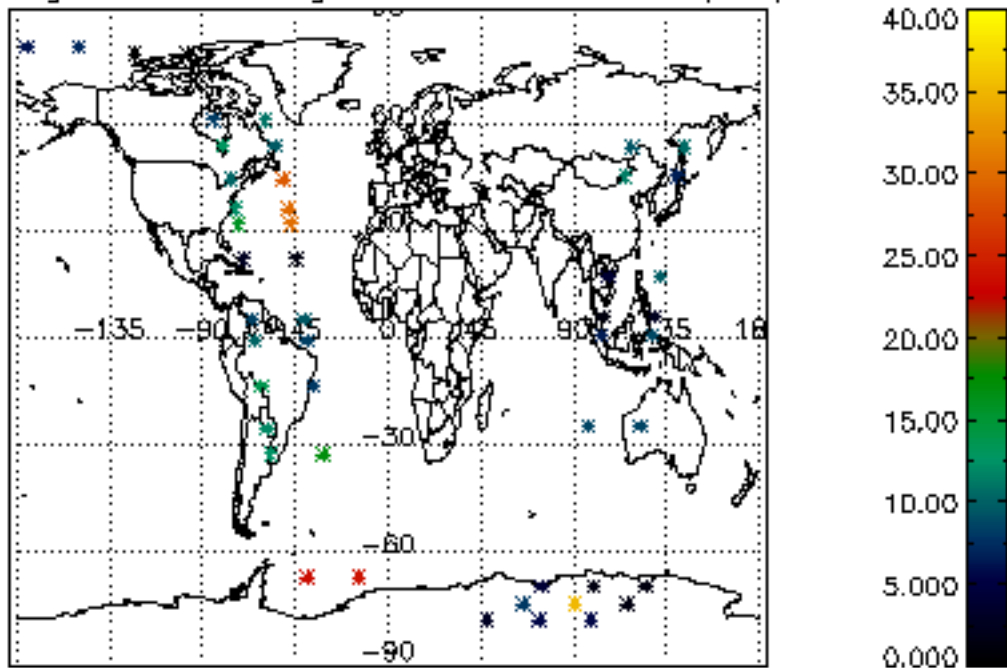

Percentage of star falling outside central band per profile