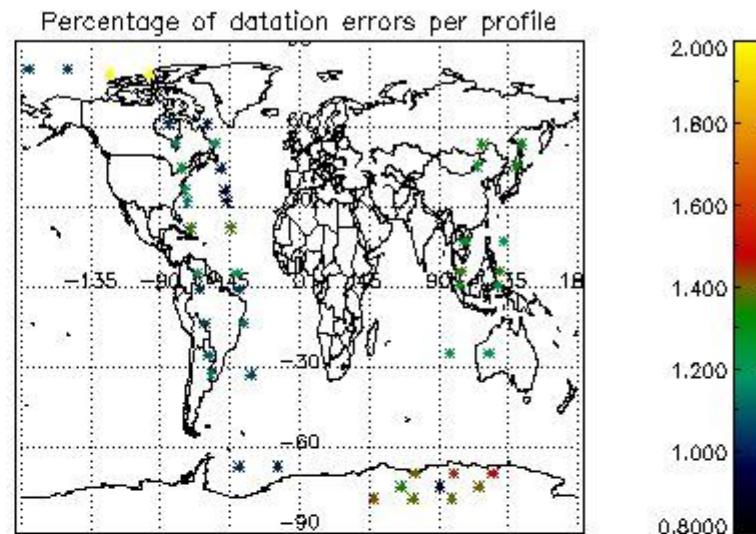

6. Statistics and plot of tangent altitude of the last measurement (DARK & BRIGHT products without errors)

6.1 Statistics on tangent altitude lost:

Statistics	DARK	BRIGHT	TWILIGHT
Mean:	16.275	20.481	NaN
St. deviation:	5.5894	4.6739	NaN
Maximum:	24.514	27.115	NaN
Minimum:	5.7587	3.9962	NaN
Number of data:	17.000	21.000	NaN

6.2 Plot for DARK limb products