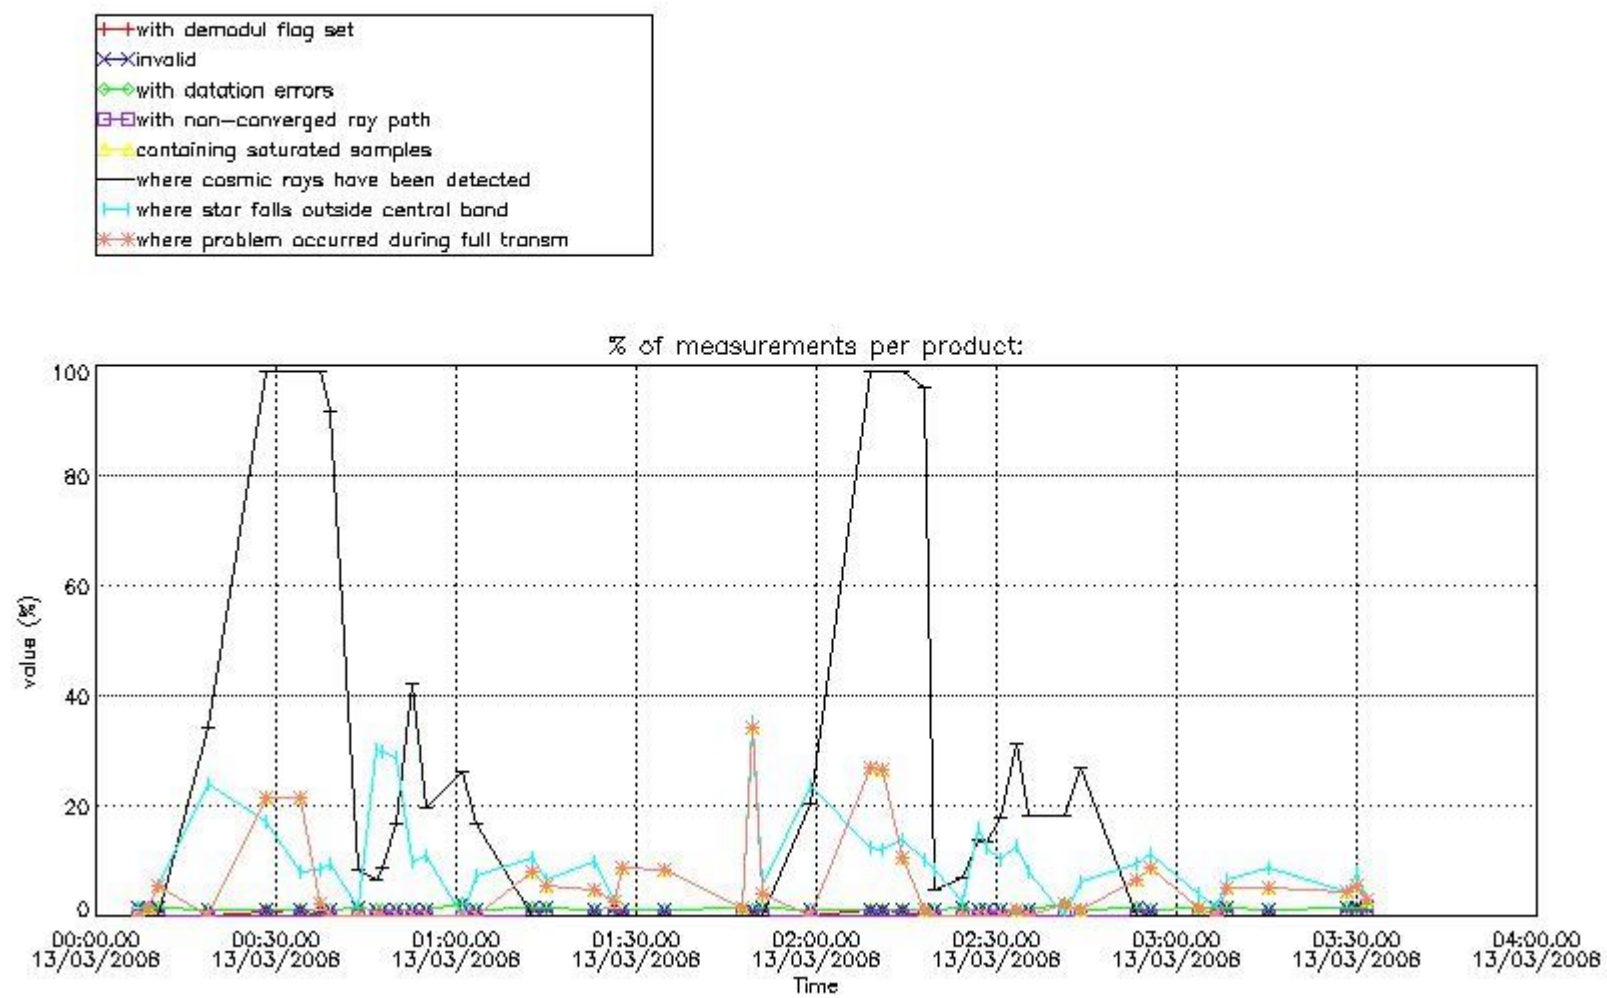

At least one measurement with demodulation flag set:	27.0833 %
Reference spectrum computed from DB:	0.00000 %
Reference spectrum with small number of measurements:	0.00000 %
SATU data not used:	0.00000 %

5.2 Plot quality information per product (time dependant)

5.3 Plot quality information per product (world map)