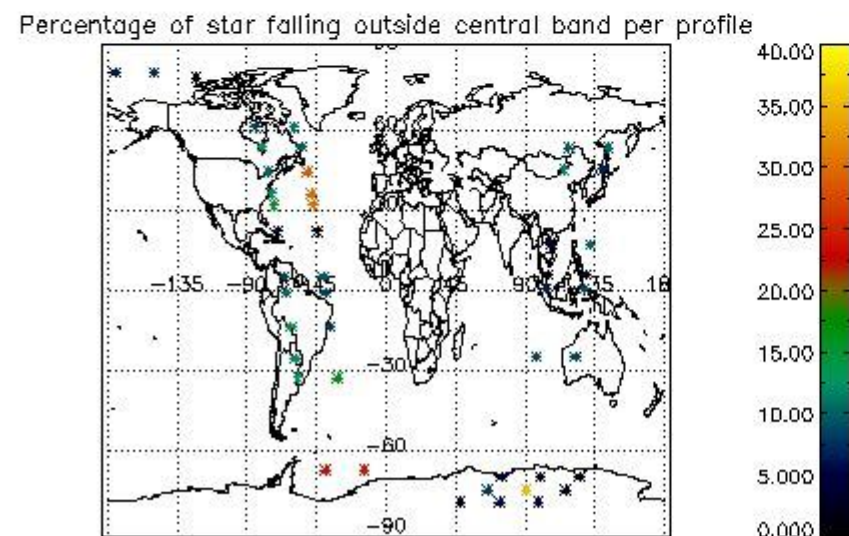

6. Statistics and plot of tangent altitude of the last measurement (DARK & BRIGHT products without errors)

6.1 Statistics on tangent altitude lost:

Statistics	DARK	BRIGHT	TWILIGHT
Mean:	16.275	20.481	NaN
St. deviation:	5.5894	4.6739	NaN
Maximum:	24.514	27.115	NaN
Minimum:	5.7587	3.9962	NaN
Number of data:	17.000	21.000	NaN

6.2 Plot for DARK limb products