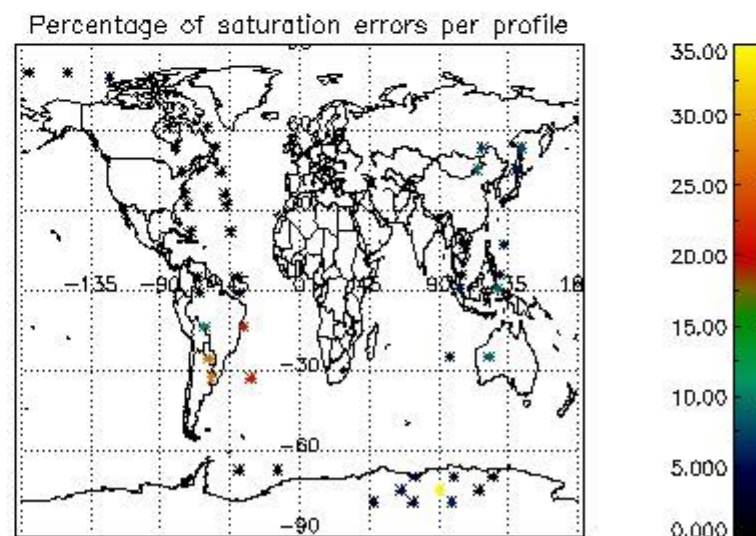

6. Statistics and plot of tangent altitude of the last measurement (DARK & BRIGHT products without errors)

6.1 Statistics on tangent altitude lost:

Statistics	DARK	BRIGHT	TWILIGHT
Mean:	16.275	20.481	NaN
St. deviation:	5.5894	4.6739	NaN
Maximum:	24.514	27.115	NaN
Minimum:	5.7587	3.9962	NaN
Number of data:	17.000	21.000	NaN

6.2 Plot for DARK limb products