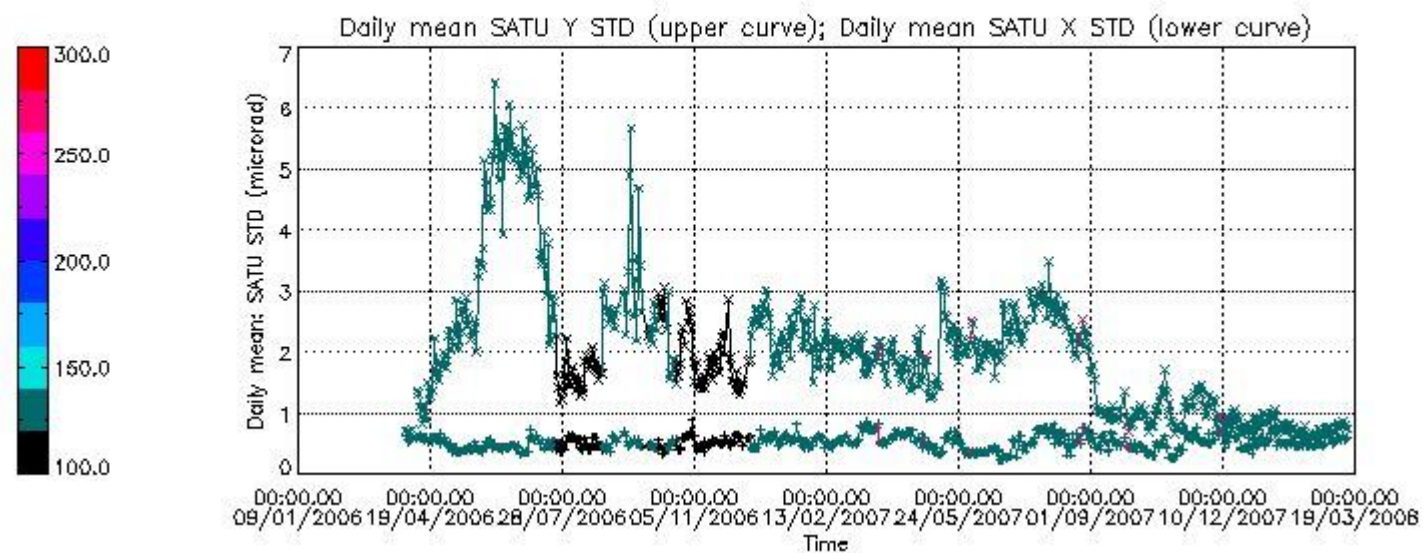

Number of data:	17050.	17050.	18250.	18250.

7.2.2 Trend of daily SATU NEA St. deviation since 1st April 2006 (dark limb)

The long term trend of the SATU 'X' and 'Y' standard deviations should be constant during the whole mission.

The colorbar represents the start tangent altitude (km) of the occultations.

Upper curve: STD of SATU Y axis

Lower curve: STD of SATU X axis

8. Auxiliary Data Files used for the production reported in section 2.4

The number reported in the third column indicates since which file (see list in section 2.4) the corresponding auxiliary file has been used. The fourth column is the date of those product files.

Type	Auxiliary Filename	Used since product	Used since product date
INST_PHYS_CHARACTERISTICS	GOM_INS_AXNIEC20050627_150713_20030716_120000_20100101_000000	1	13-MAR-2008 00:07:07
CALIBRATION_DATABASE	GOM_CAL_AXVIEC20080222_094723_20080220_000000_20100101_000000	1	13-MAR-2008 00:07:07
LEVEL-1B_PROC_CONFIG	GOM_PR1_AXNIEC20050627_151042_20020301_000000_20100101_000000	1	13-MAR-2008 00:07:07
STAR_CATALOGUE	GOM_CAT_AXVIEC20020121_161009_20020101_000000_20200101_000000	1	13-MAR-2008 00:07:07
STELLAR_SPECTRA_DATABANK	GOM_STS_AXNIEC20040308_103538_20020101_160000_20100101_000000	1	13-MAR-2008 00:07:07
ECMWF_FILE	AUX_ECF_AXNECM20080312_073112_20080312_210000_20080313_090000	1	13-MAR-2008 00:07:07
OPTIONAL_ECMWF_FILE	MISSING	1	13-MAR-2008 00:07:07
ORBIT_DATA_FILE	DOR_NAV_OPNPDE20080312_213020_000060572066_00430_31546_5214.N1	1	13-MAR-2008 00:07:07
ORBIT_DATA_FILE	DOR_NAV_OPNPDE20080312_213020_000060572066_00430_31546_5216.N1	15	13-MAR-2008 01:00:53
ORBIT_DATA_FILE	DOR_NAV_OPNPDE20080313_005732_000060572066_00432_31548_5217.N1	39	13-MAR-2008 02:43:55