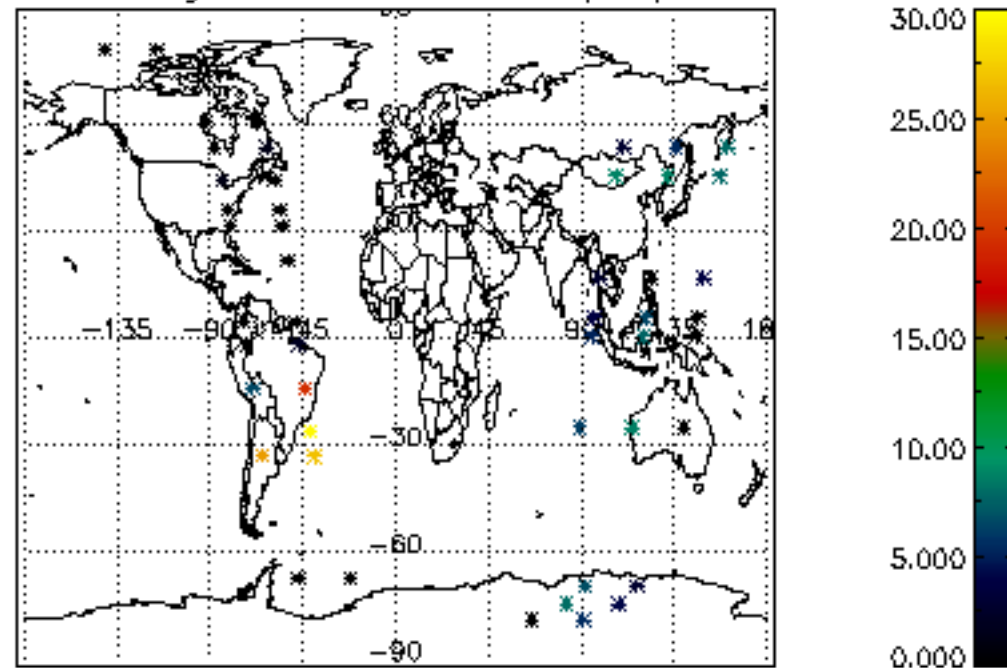

Percentage of cosmic ray hits per profile

Percentage of datation errors per profile

Percentage of star falling outside central band per profile

Percentage of saturation errors per profile

Tangent altitude at which the star is lost