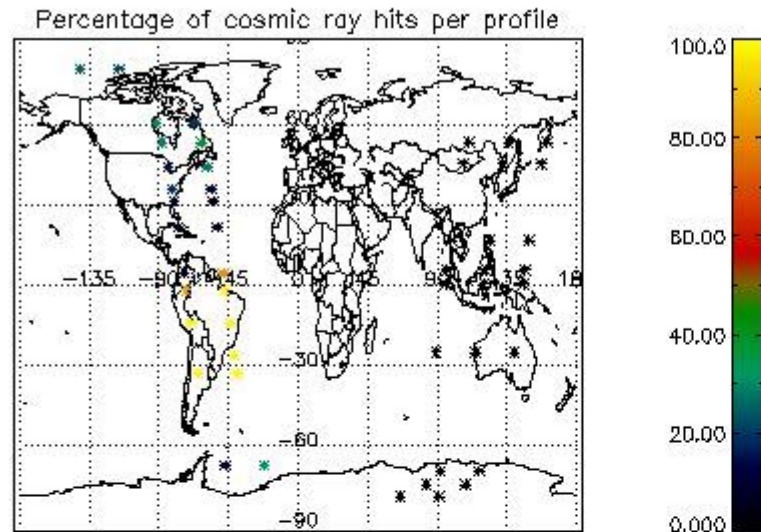

6. Statistics and plot of tangent altitude of the last measurement (DARK & BRIGHT products without errors)

6.1 Statistics on tangent altitude lost:

Statistics	DARK	BRIGHT	TWILIGHT
Mean:	17.542	20.433	NaN
St. deviation:	3.5920	4.3927	NaN
Maximum:	22.252	28.142	NaN
Minimum:	7.1263	9.0613	NaN
Number of data:	17.000	26.000	NaN

6.2 Plot for DARK limb products