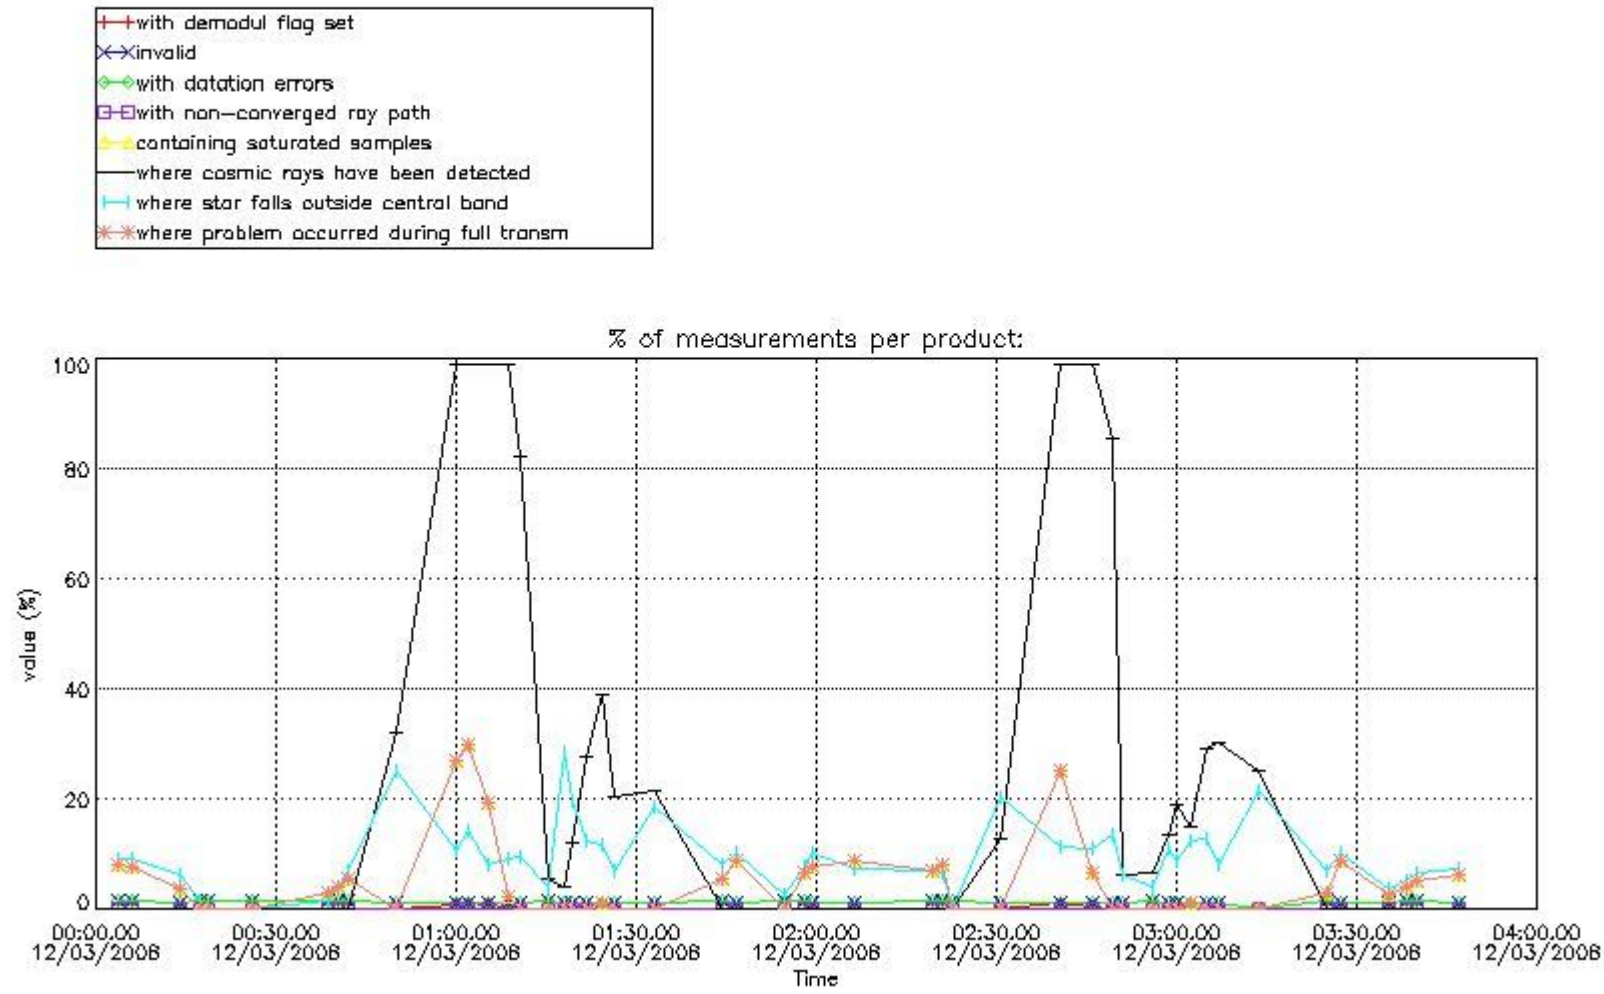

5.1 Percentage of products during reporting period with:

At least one measurement with demodulation flag set:	26.5306 %
Reference spectrum computed from DB:	0.00000 %
Reference spectrum with small number of measurements:	0.00000 %
SATU data not used:	0.00000 %

5.2 Plot quality information per product (time dependant)

5.3 Plot quality information per product (world map)