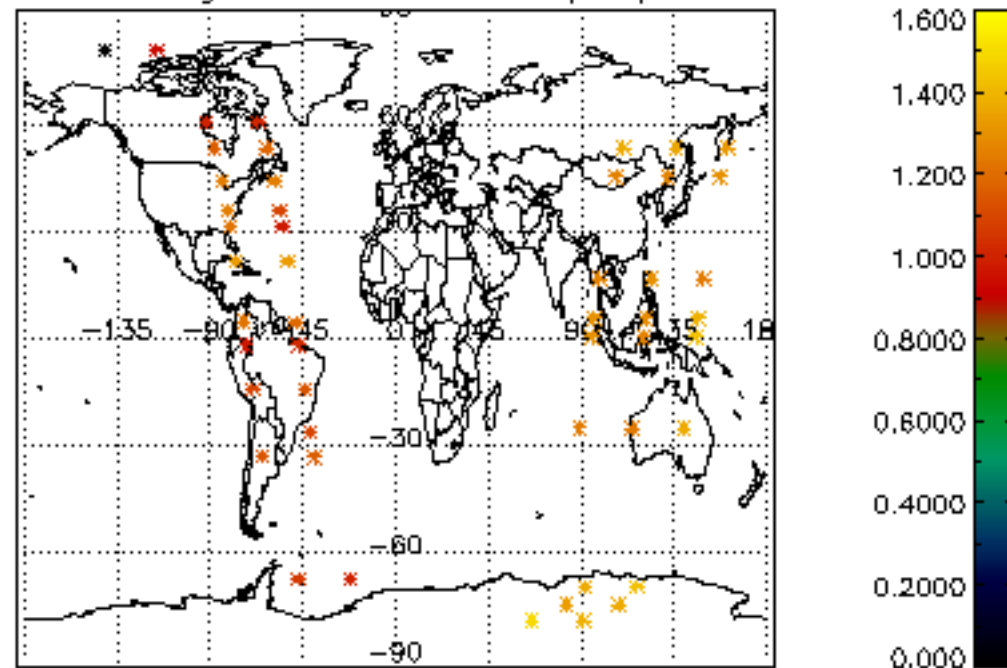

Percentage of datation errors per profile