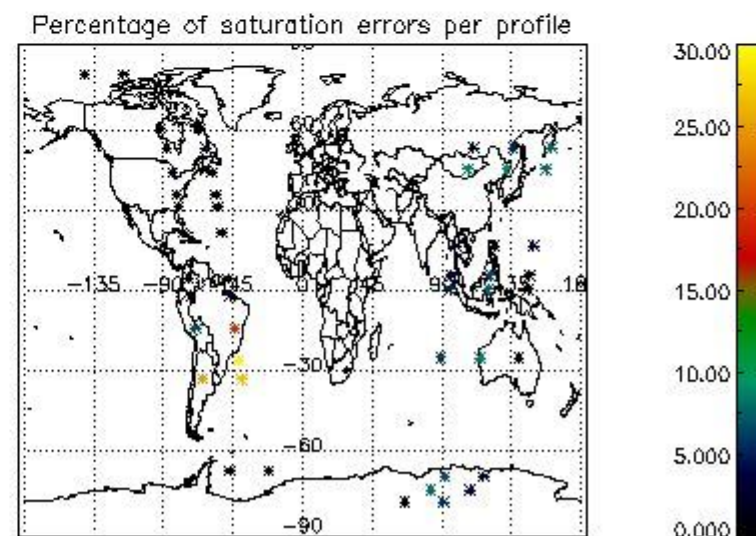

6. Statistics and plot of tangent altitude of the last measurement (DARK & BRIGHT products without errors)

6.1 Statistics on tangent altitude lost:

Statistics	DARK	BRIGHT	TWILIGHT
Mean:	17.542	20.433	NaN
St. deviation:	3.5920	4.3927	NaN
Maximum:	22.252	28.142	NaN
Minimum:	7.1263	9.0613	NaN
Number of data:	17.000	26.000	NaN

6.2 Plot for DARK limb products