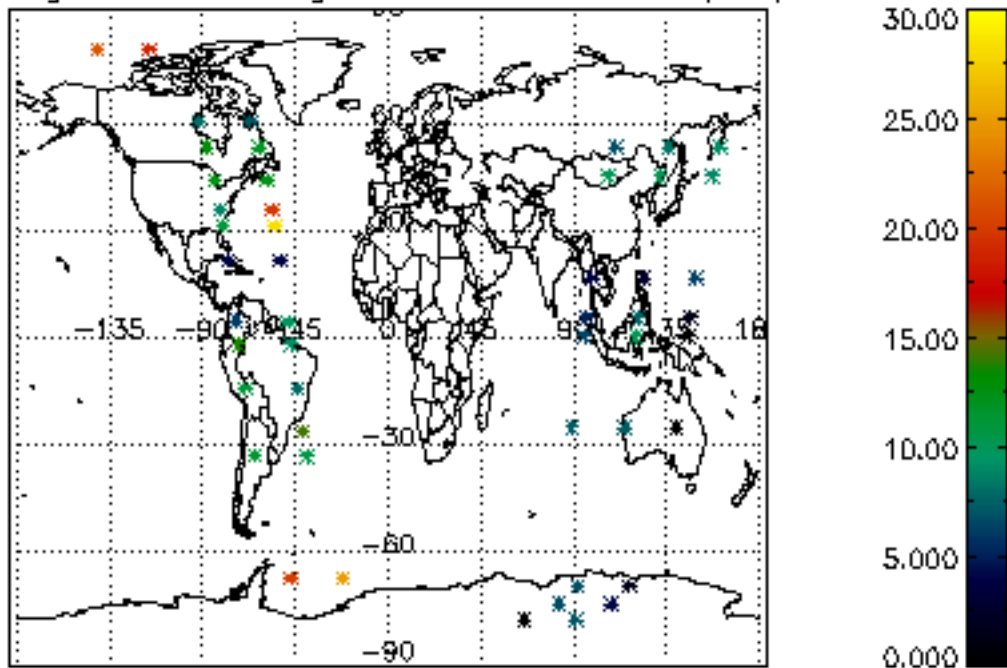

Percentage of star falling outside central band per profile