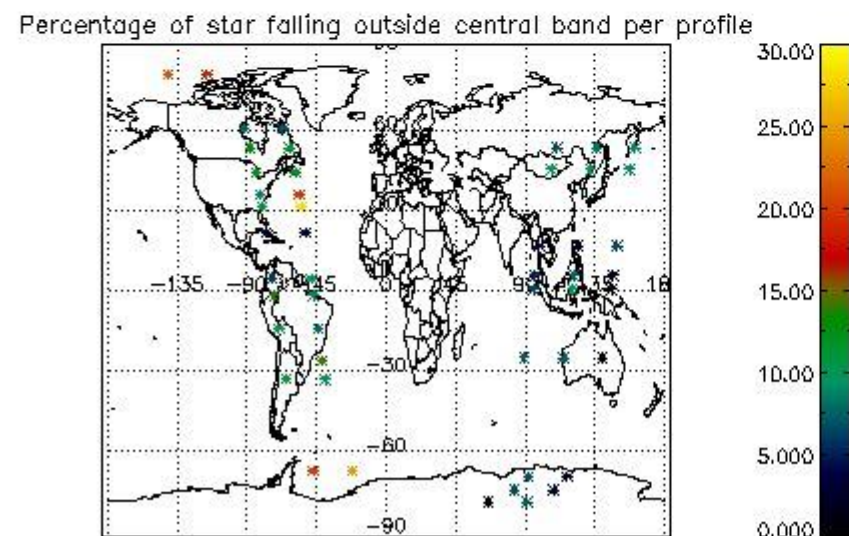

6. Statistics and plot of tangent altitude of the last measurement (DARK & BRIGHT products without errors)

6.1 Statistics on tangent altitude lost:

Statistics	DARK	BRIGHT	TWILIGHT
Mean:	17.542	20.433	NaN
St. deviation:	3.5920	4.3927	NaN
Maximum:	22.252	28.142	NaN
Minimum:	7.1263	9.0613	NaN
Number of data:	17.000	26.000	NaN

6.2 Plot for DARK limb products