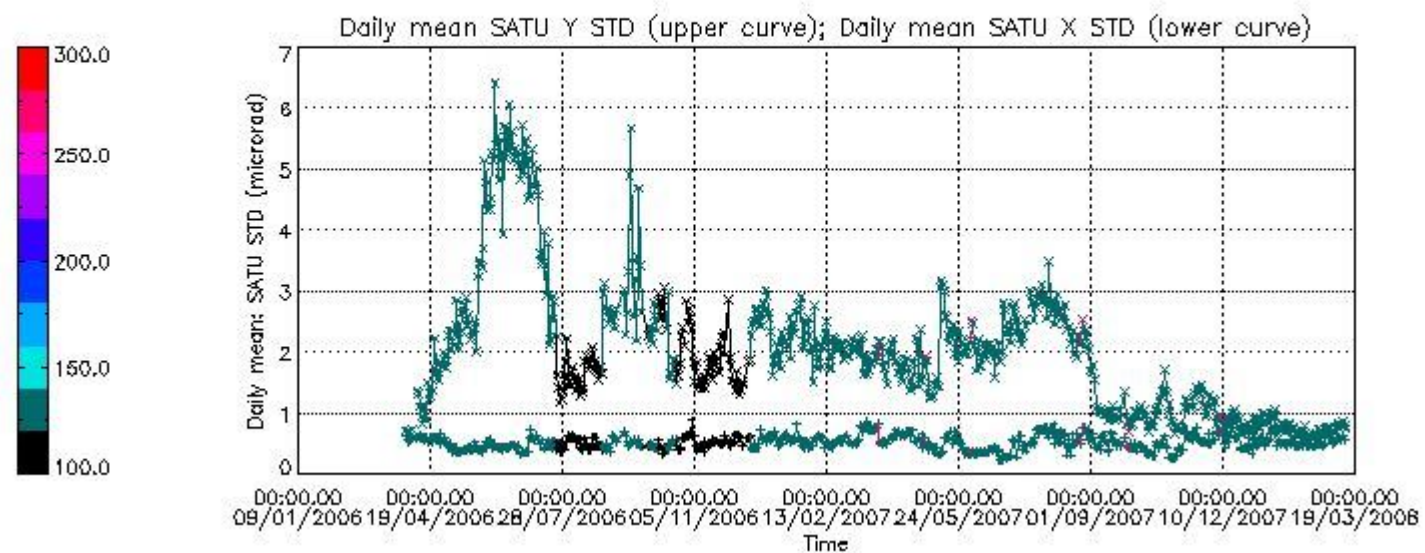

Number of data:	16800.	16800.	22650.	22650.

7.2.2 Trend of daily SATU NEA St. deviation since 1st April 2006 (dark limb)

The long term trend of the SATU 'X' and 'Y' standard deviations should be constant during the whole mission.

The colorbar represents the start tangent altitude (km) of the occultations.

Upper curve: STD of SATU Y axis

Lower curve: STD of SATU X axis

8. Auxiliary Data Files used for the production reported in section 2.4

The number reported in the third column indicates since which file (see list in section 2.4) the corresponding auxiliary file has been used. The fourth column is the date of those product files.

Type	Auxiliary Filename	Used since product	Used since product date
INST_PHYS_CHARACTERISTICS	GOM_INS_AXNIEC20050627_150713_20030716_120000_20100101_000000	1	12-MAR-2008 00:03:47
CALIBRATION_DATABASE	GOM_CAL_AXVIEC20080222_094723_20080220_000000_20100101_000000	1	12-MAR-2008 00:03:47
LEVEL-1B_PROC_CONFIG	GOM_PR1_AXNIEC20050627_151042_20020301_000000_20100101_000000	1	12-MAR-2008 00:03:47
STAR_CATALOGUE	GOM_CAT_AXVIEC20020121_161009_20020101_000000_20200101_000000	1	12-MAR-2008 00:03:47
STELLAR_SPECTRA_DATABANK	GOM_STS_AXNIEC20040308_103538_20020101_160000_20100101_000000	1	12-MAR-2008 00:03:47
ECMWF_FILE	AUX_ECF_AXNECM20080311_083112_20080311_210000_20080312_090000	1	12-MAR-2008 00:03:47
ECMWF_FILE	AUX_ECF_AXNECM20080311_192252_20080312_030000_20080312_150000	44	12-MAR-2008 03:24:59
OPTIONAL_ECMWF_FILE	MISSING	1	12-MAR-2008 00:03:47
ORBIT_DATA_FILE	DOR_NAV_OPNPDE20080311_220220_000060572066_00416_31532_5209.N1	1	12-MAR-2008 00:03:47
ORBIT_DATA_FILE	DOR_NAV_OPNPDE20080311_234836_000057382066_00417_31533_5210.N1	22	12-MAR-2008 01:33:06
ORBIT_DATA_FILE	DOR_NAV_OPNPDE20080312_012933_000060572066_00418_31534_5211.N1	44	12-MAR-2008 03:24:59