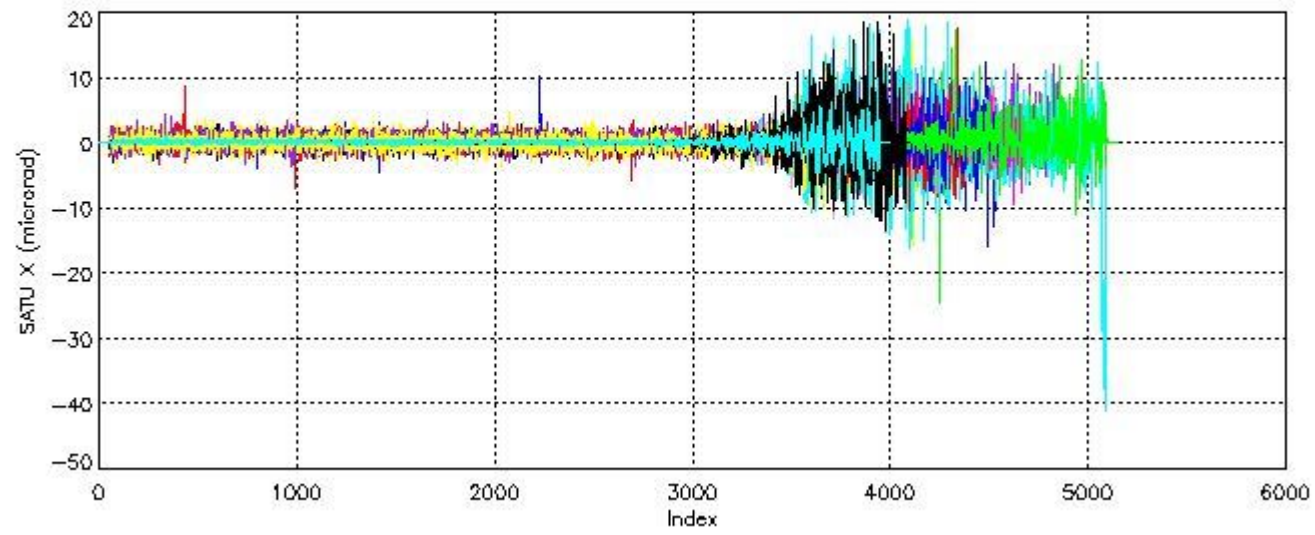

7.2 Statistics on SATU Noise Equivalent Angle (NEA) for DARK (D) and BRIGHT (B) products above 105 kms

The Star Acquisition and Tracking Unit (it is the CCD that tracks the star while it is occulted) Noise Equivalent Angle consists of the statistical angular variation of the SATU data above the atmosphere.

Statistics (in microradians) above 105 km are computed for every occultation, giving four values per occultation: one in the 'X' direction and one in the 'Y' direction for dark and bright limbs. A mean value per day in every direction and limb is calculated and monitored in order to assess instrument performance in terms of star pointing.

7.2.1 SATU NEA Statistics (table)

Statistics	SATU X (D)	SATU Y (D)	SATU X (B)	SATU Y (B)
Mean:	0.18079	-1.2510	0.16992	-1.2362
St. deviation:	0.55061	0.74424	0.50382	0.90763
Maximum:	8.7000	11.800	3.7000	2.1000
Minimum:	-7.1000	-11.800	-3.6000	-5.4000