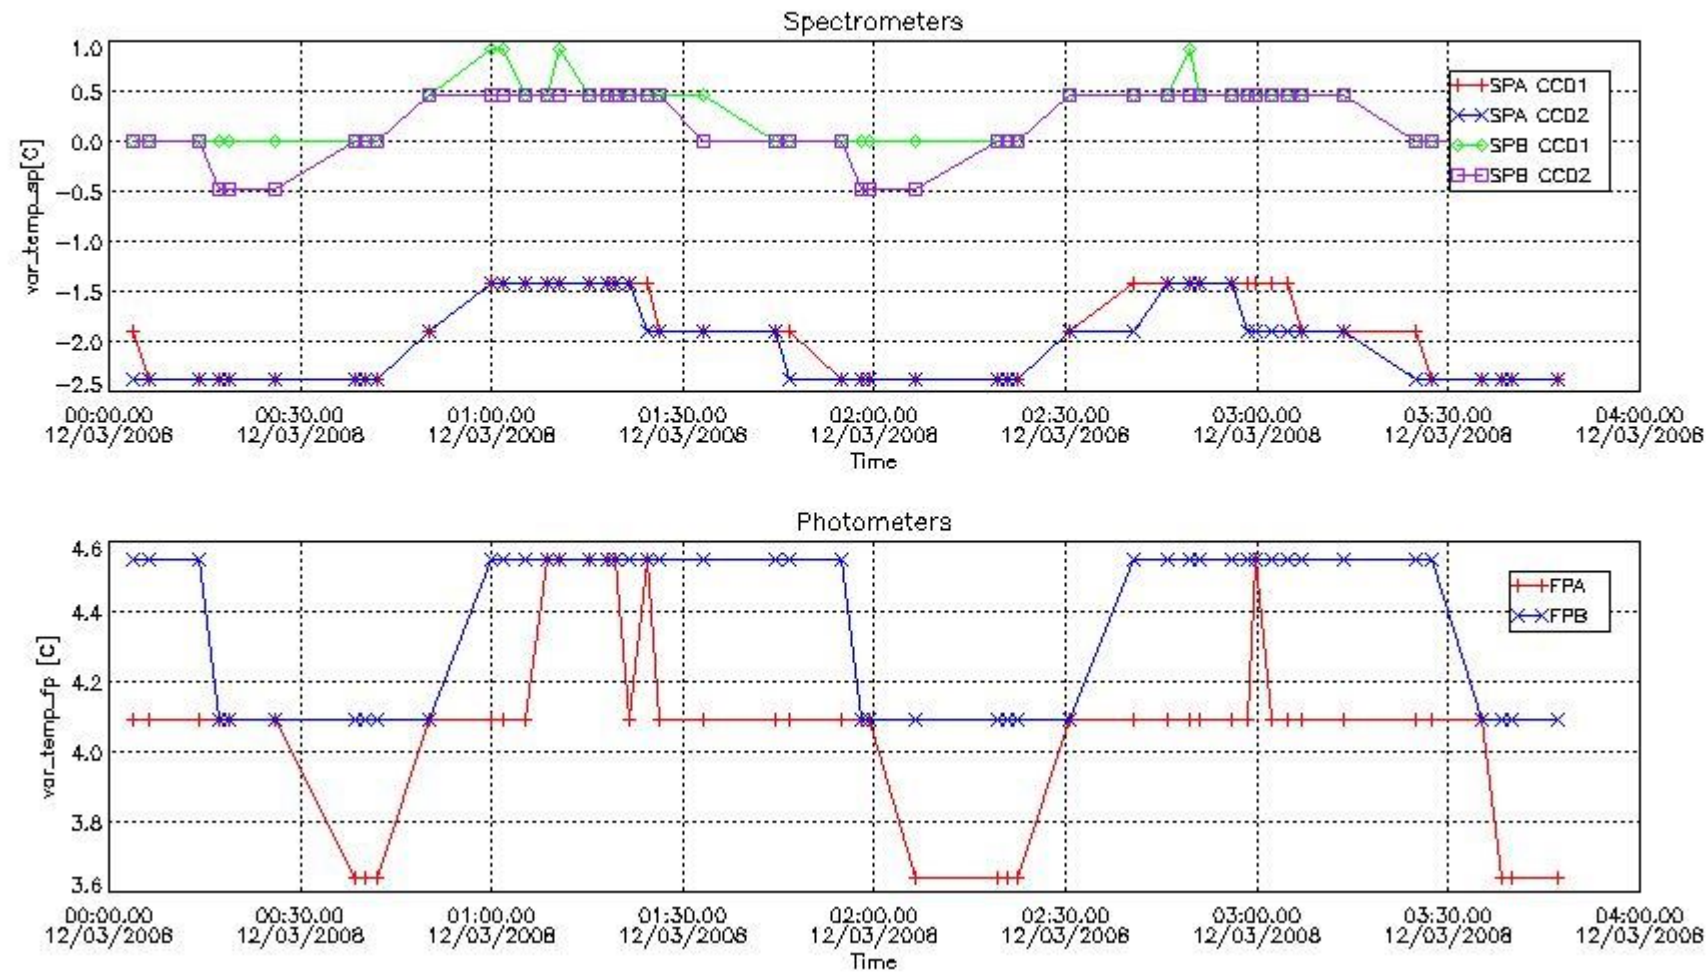

3. Plot of GOMOS spectrometers and photometers temperatures from level 1b data

4. Overview of dark signal processing per product

The Dark Charge (DC) is a temperature-dependant signal added to the useful measurements and it is therefore subtracted from them during the processing. There are two phenomena that produce a continuous increase of the DC: the "hot pixels" (a pixel is "hot" when its DC exceeds by a significant amount its value measured on ground at the same temperature) and the "Random Telegraphic Signal" (abrupt change positive or negative of the CCD pixel signal, random in time, affecting only the DC part of the signal and not the photon generated signal).

In this section a list of products that did not use the Dark Sky Area (DSA) observation for the DC computation is given. It is also provided the mean DC plot per product for dark limb products with no error flag set.