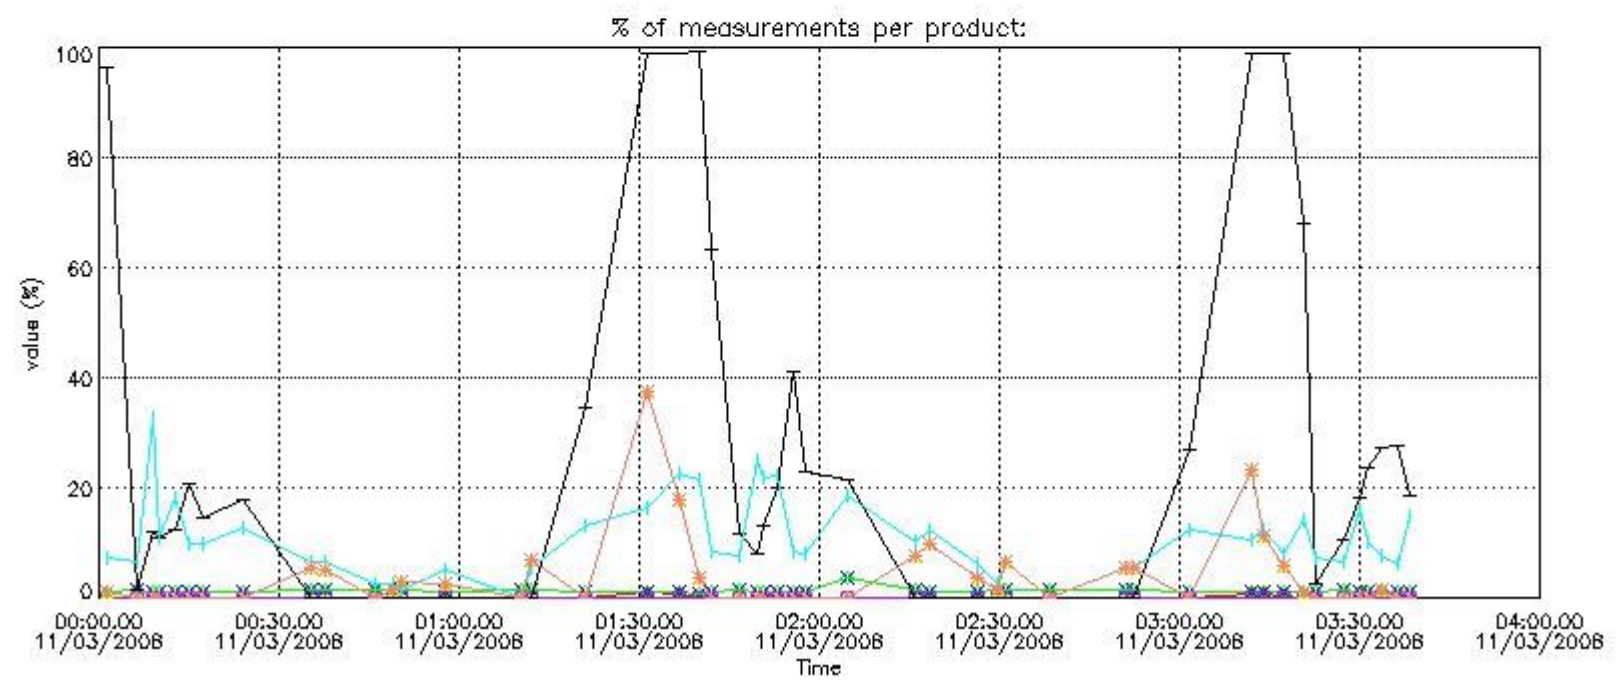

(error flag in the MPH set to "0") are used.

5.1 Percentage of products during reporting period with:

At least one measurement with demodulation flag set:	22.9167 %
Reference spectrum computed from DB:	0.00000 %
Reference spectrum with small number of measurements:	0.00000 %
SATU data not used:	0.00000 %

5.2 Plot quality information per product (time dependant)

5.3 Plot quality information per product (world map)