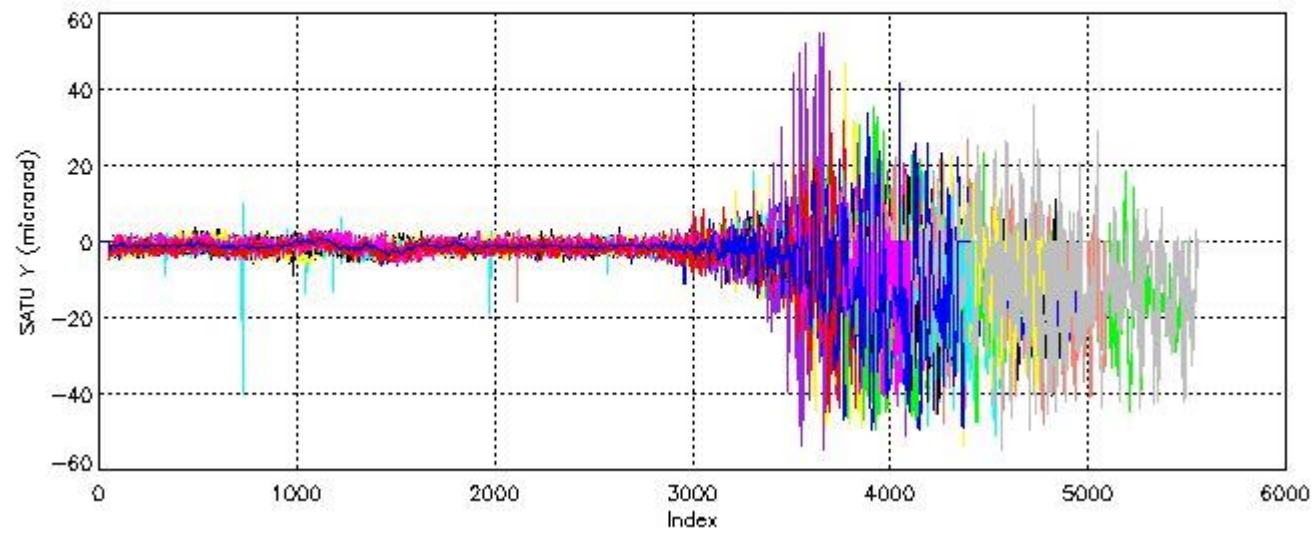

7.2 Statistics on SATU Noise Equivalent Angle (NEA) for DARK (D) and BRIGHT (B) products above 105 kms

The Star Acquisition and Tracking Unit (it is the CCD that tracks the star while it is occulted) Noise Equivalent Angle consists of the statistical angular variation of the SATU data above the atmosphere.

Statistics (in microradians) above 105 km are computed for every occultation, giving four values per occultation: one in the 'X' direction and one in the 'Y' direction for dark and bright limbs. A mean value per day in every direction and limb is calculated and monitored in order to assess instrument performance in terms of star pointing.

7.2.1 SATU NEA Statistics (table)

Statistics	SATU X (D)	SATU Y (D)	SATU X (B)	SATU Y (B)
Mean:	0.18404	-1.2402	0.15662	-1.2657
St. deviation:	0.55350	0.78068	0.52513	0.91705
Maximum:	5.7000	10.000	4.4000	2.6000
Minimum:	-12.900	-39.900	-4.5000	-6.8000