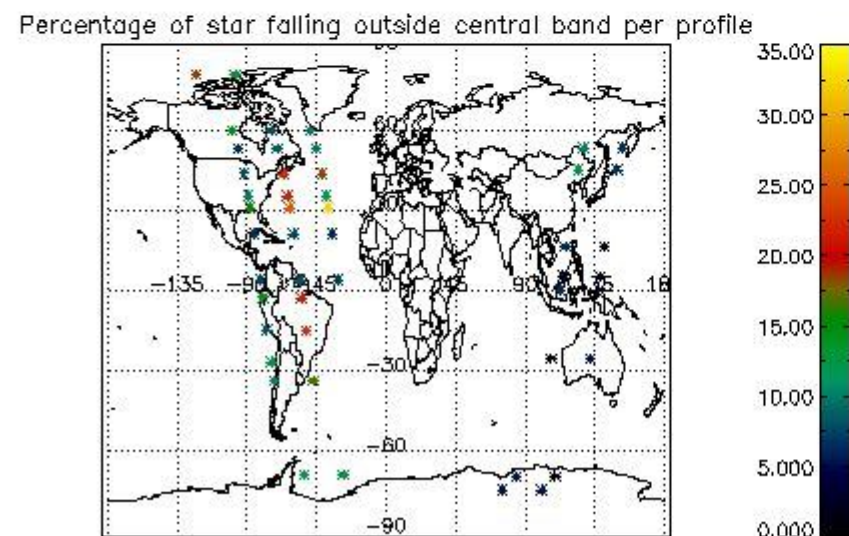

5.2 Plot quality information per product (time dependant)

5.3 Plot quality information per product (world map)

6. Statistics and plot of tangent altitude of the last measurement (DARK & BRIGHT products without errors)