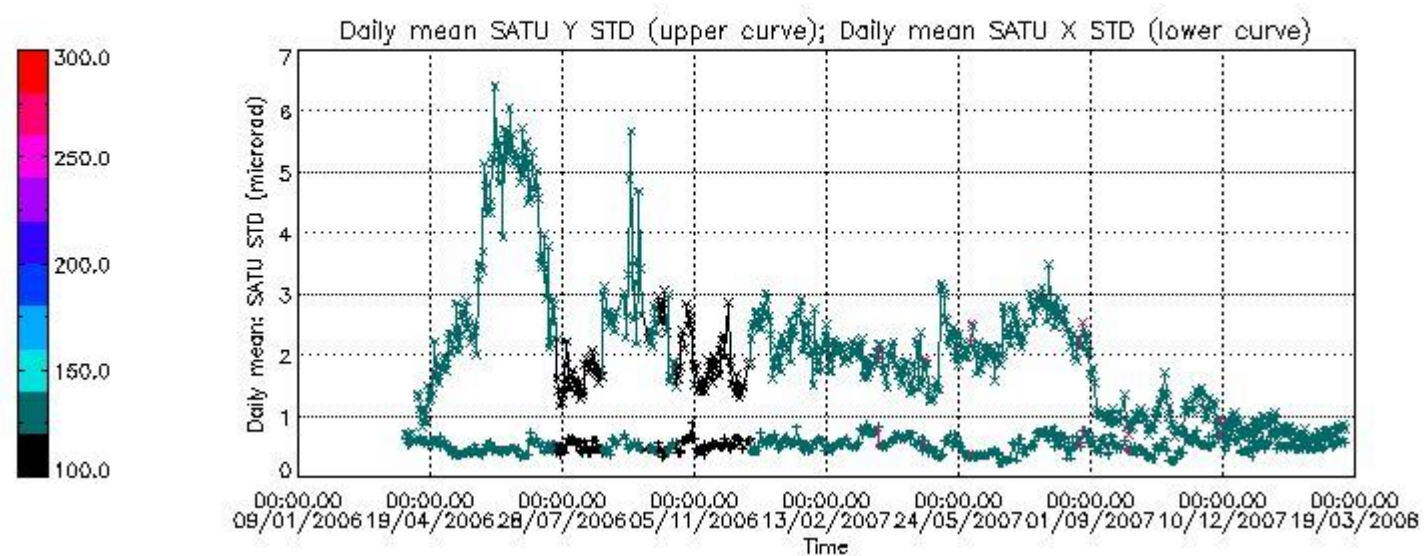

Number of data:	21550.	21550.	14050.	14050.

7.2.2 Trend of daily SATU NEA St. deviation since 1st April 2006 (dark limb)

The long term trend of the SATU 'X' and 'Y' standard deviations should be constant during the whole mission.

The colorbar represents the start tangent altitude (km) of the occultations.

Upper curve: STD of SATU Y axis

Lower curve: STD of SATU X axis

8. Auxiliary Data Files used for the production reported in section 2.4

The number reported in the third column indicates since which file (see list in section 2.4) the corresponding auxiliary file has been used. The fourth column is the date of those product files.

Type	Auxiliary Filename	Used since product	Used since product date
INST_PHYS_CHARACTERISTICS	GOM_INS_AXNIEC20050627_150713_20030716_120000_20100101_000000	1	11-MAR-2008 00:01:21
CALIBRATION_DATABASE	GOM_CAL_AXVIEC20080222_094723_20080220_000000_20100101_000000	1	11-MAR-2008 00:01:21
LEVEL-1B_PROC_CONFIG	GOM_PR1_AXNIEC20050627_151042_20020301_000000_20100101_000000	1	11-MAR-2008 00:01:21
STAR_CATALOGUE	GOM_CAT_AXVIEC20020121_161009_20020101_000000_20200101_000000	1	11-MAR-2008 00:01:21
STELLAR_SPECTRA_DATABANK	GOM_STS_AXNIEC20040308_103538_20020101_160000_20100101_000000	1	11-MAR-2008 00:01:21
ECMWF_FILE	AUX_ECF_AXNECM20080310_073113_20080310_210000_20080311_090000	1	11-MAR-2008 00:01:21
OPTIONAL_ECMWF_FILE	MISSING	1	11-MAR-2008 00:01:21
ORBIT_DATA_FILE	AUX_FPO_AXVPDS20080310_010111_20080309_193003_20080319_205617	1	11-MAR-2008 00:01:21
ORBIT_DATA_FILE	DOR_NAV_OPNPDE20080310_223939_000057382066_00402_31518_5205.N1	8	11-MAR-2008 00:24:04
ORBIT_DATA_FILE	DOR_NAV_OPNPDE20080311_002036_000057382066_00403_31519_5206.N1	28	11-MAR-2008 02:04:40