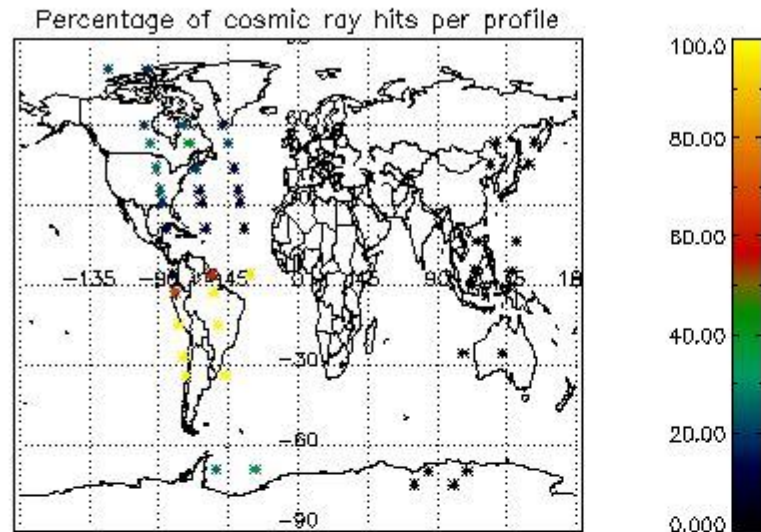

6. Statistics and plot of tangent altitude of the last measurement (DARK & BRIGHT products without errors)

6.1 Statistics on tangent altitude lost:

Statistics	DARK	BRIGHT	TWILIGHT
Mean:	15.870	21.692	NaN
St. deviation:	4.6132	3.3298	NaN
Maximum:	21.532	28.261	NaN
Minimum:	4.5429	15.730	NaN
Number of data:	22.000	16.000	NaN

6.2 Plot for DARK limb products